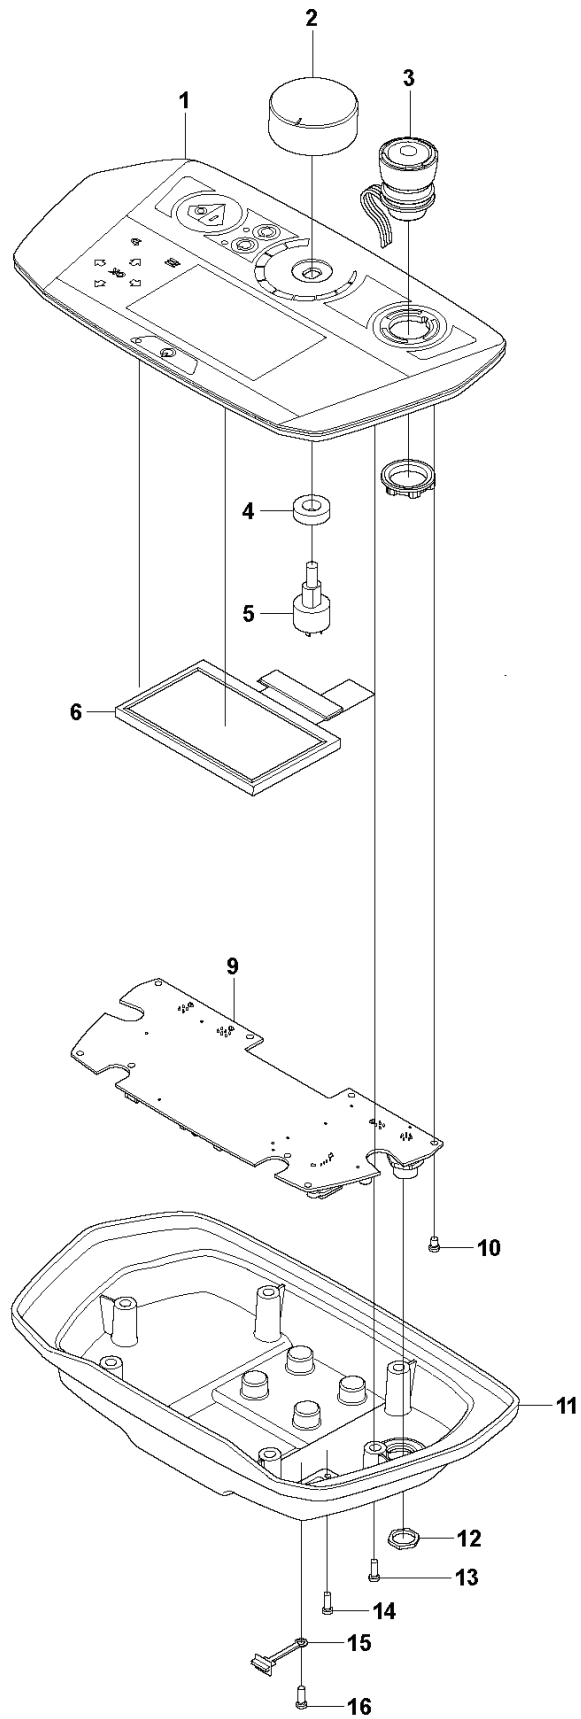

W DURATIQ XP6
CONTROL PANEL

REF.	PART NO.	DESCRIPTION	REMARK	QTY.	KIT
1	595712101	CONTROL	Front panel	1	
2	593491801	KNOB	Control panel	1	
3	593540801	PUSH BUTTON	Emergency stop	1	
4	595759301	POTENTIOMETER	Gasket	1	
5	595712401	POTENTIOMETER	Control panel	1	
6	594078701	DISPLAY	Control panel	1	
9	593540701	ELECTRIC MODULE	Control panel	1	
10	595681601	SCREW	M3x6	2	
11	595758201	CONTROL	Panel enclosure	1	
12	595681801	NUT		1	
13	595681101	SPRING	Pin 10x20	6	
14	595681901	SCREW		1	
15	595743201	COVER	USB	1	
16	595682001	SCREW		1