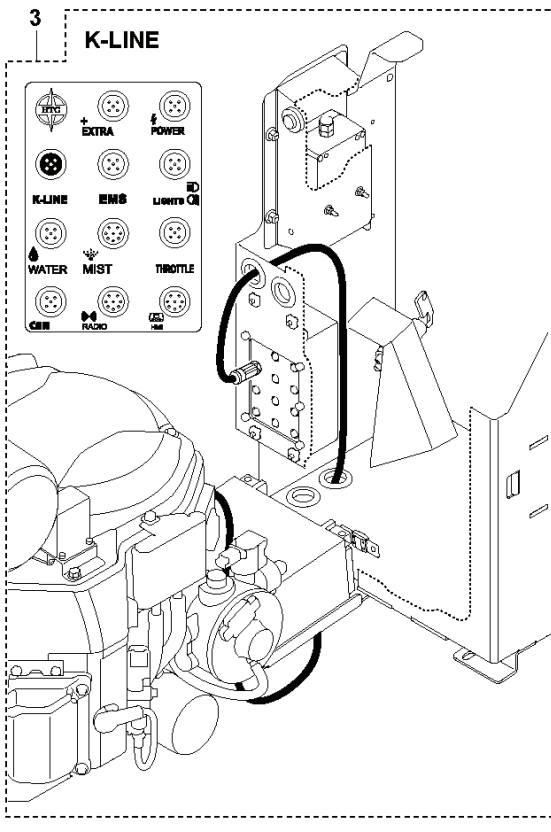

**V DURATIQ XP6
ELECTRICAL WIRING - POWER, K-LINE, EMS**

REF.	PART NO.	DESCRIPTION	REMARK	QTY.	KIT
1	598979001	CABLE ASSY	CABLE KIT - BATTERY - DURATIOXP6	1	
2	598978701	CABLE ASSY	CABLE KIT - POWER MAIN BOARD - DURATIO XP6	1	
3	598978601	CABLE ASSY	CABLE KIT - K-LINE - DURATIO XP6	1	
4	598978501	CABLE ASSY	CABLE KIT - EMS - DURATIO XP6	1