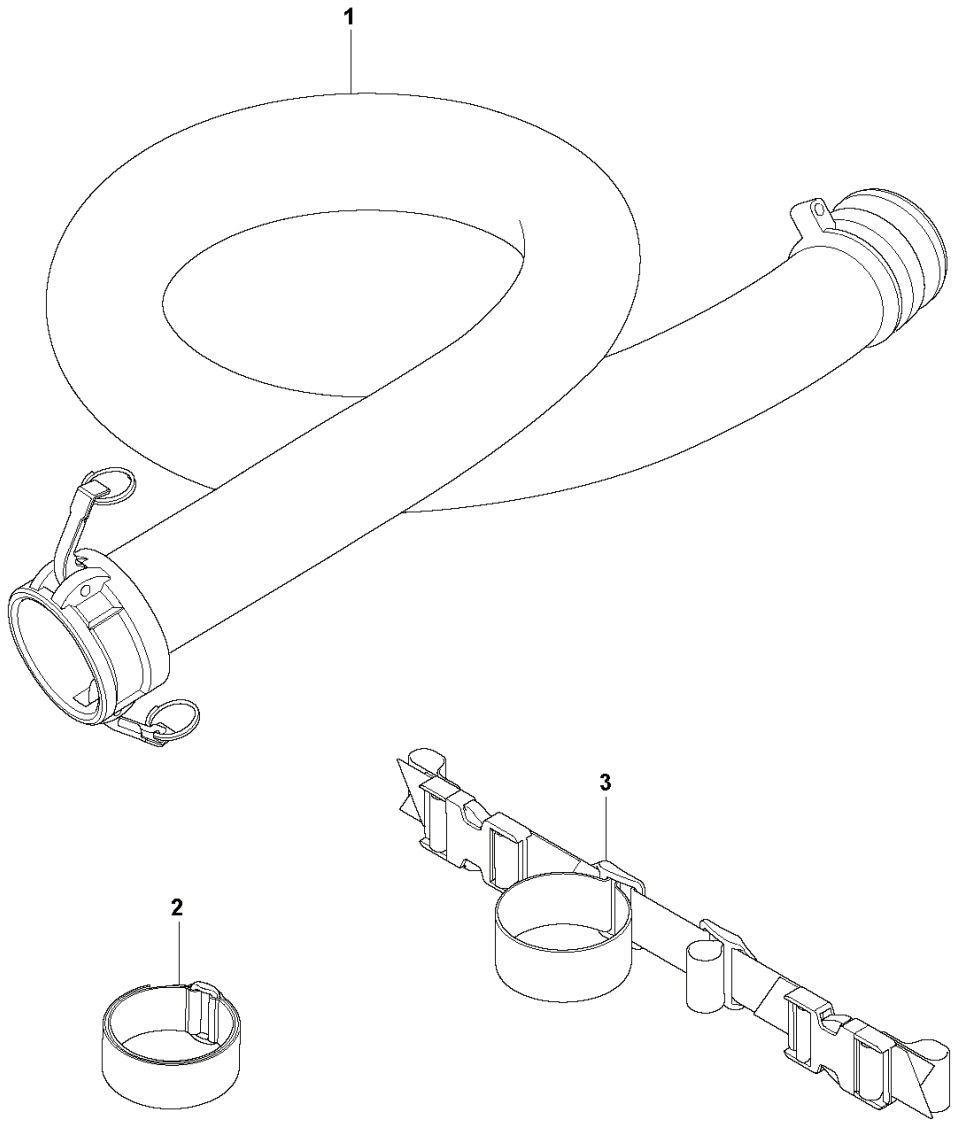

**X DURATIQ XP6
MISC SPARE PARTS**

REF.	PART NO.	DESCRIPTION	REMARK	QTY.	KIT
1	599690001	HOSE KIT	Hose incl. Camlock	1	
2	593543801	STRAP	Hose/Cable	1	
3	593536701	STRAP	Hose guide assy	1