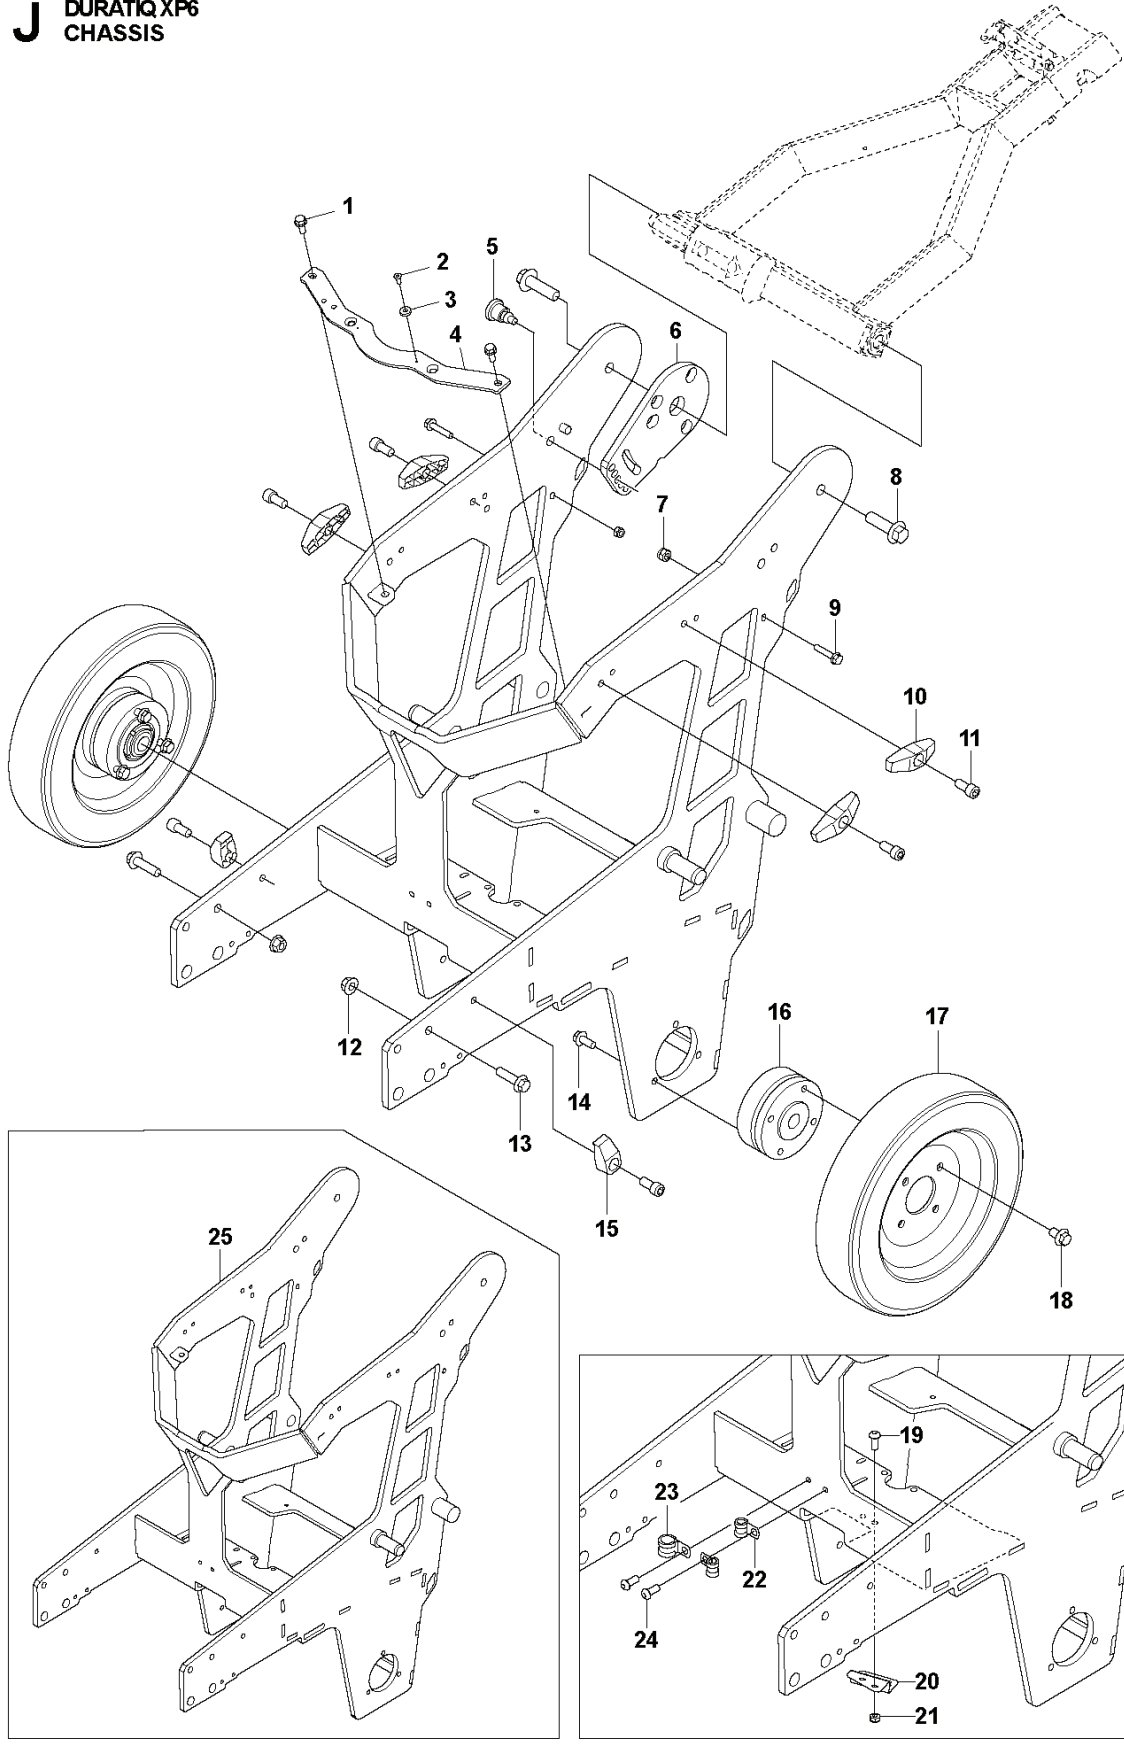

DURATIQ XP6, 2020-06

SPARE PARTS LIST

J DURATIQ XP6
CHASSIS

REF.	PART NO.	DESCRIPTION	REMARK	QTY.	KIT
1	593513501	SCREW	M8x20	2	
2	595680501	SCREW	m3x8,8	2	
3	593491701	MAGNET	Ø16x4,5	2	
4	595759001	COVER	Cover locking plate	1	
5	593486501	PISTON	LEVER INDEXING PLUNGER M16 Ø10	1	
6	599272001	HANDLE	HANDLE ADJUSTMENT PLATE 6/8	1	
7	576645703	NUT	Nut flange with nylon ring	2	
8	595681201	SCREW	M16x55	2	
9	535475240	SCREW EHHFM	M6x40	2	
10	593538501	COUNTERWEIGHT	fixing block	4	
11	595681301	SCREW	M12x20	6	
12	593513901	LOCK NUT	M12	4	
13	593630401	SCREW	M12x45	4	
14	593513801	SCREW	M10x25	6	
15	593538601	COUNTERWEIGHT	block front	2	
16	595711001	HUB		2	
17	593489301	WHEEL	Ø360x85	2	
18	595681301	SCREW	M12x20	8	
19	504750202	SCREW IHANM	M 8 X 20 10.9 ZPB	1	
20	598842501	BRACKET		1	
21	522919401	LOCK NUT	M8	1	
22	589669104	CLIP		1	
23	589669103	CLIP	M6/Ø14	1	
24	504750202	SCREW IHANM	M 8 X 20 10.9 ZPB	2	
25	595757901	CHASSIS	Weldment	1	

T DURATIQ XP6
CONNECTION PANEL & MAIN SWITCH

REF.	PART NO.	DESCRIPTION	REMARK	QTY.	KIT
1	597998401	ELECTRIC MODULE	Main circuit board	1	
2	598938201	CONTROL BOARD		1	
3	593536301	GASKET	Main circuit board	1	
4	598006501	SEALING	Main board cover	1	
5	595659001	GROMMET		4	
6	593505201	SCREW	M5x10	6	
7	598006001	PLUG		2	
8	725536856	SCREW IHSCM	M6x16	4	
9	598005501	BOX		1	
10	591468501	SCREW	M6x12	3	
11	598444601	BRACKET	Battery bracket	1	
12	596608701	BATTERY	12V 20Ah	1	
13	598685201	FUSE	100A M8	1	
14	503220006	HEXAGON NUT	M6	2	
15	598005901	BRACKET	Main switch bracket	1	
16	594896801	SWITCH	Battery master	1	
17	725537265	SCREW IHSCM	M6x25	2	