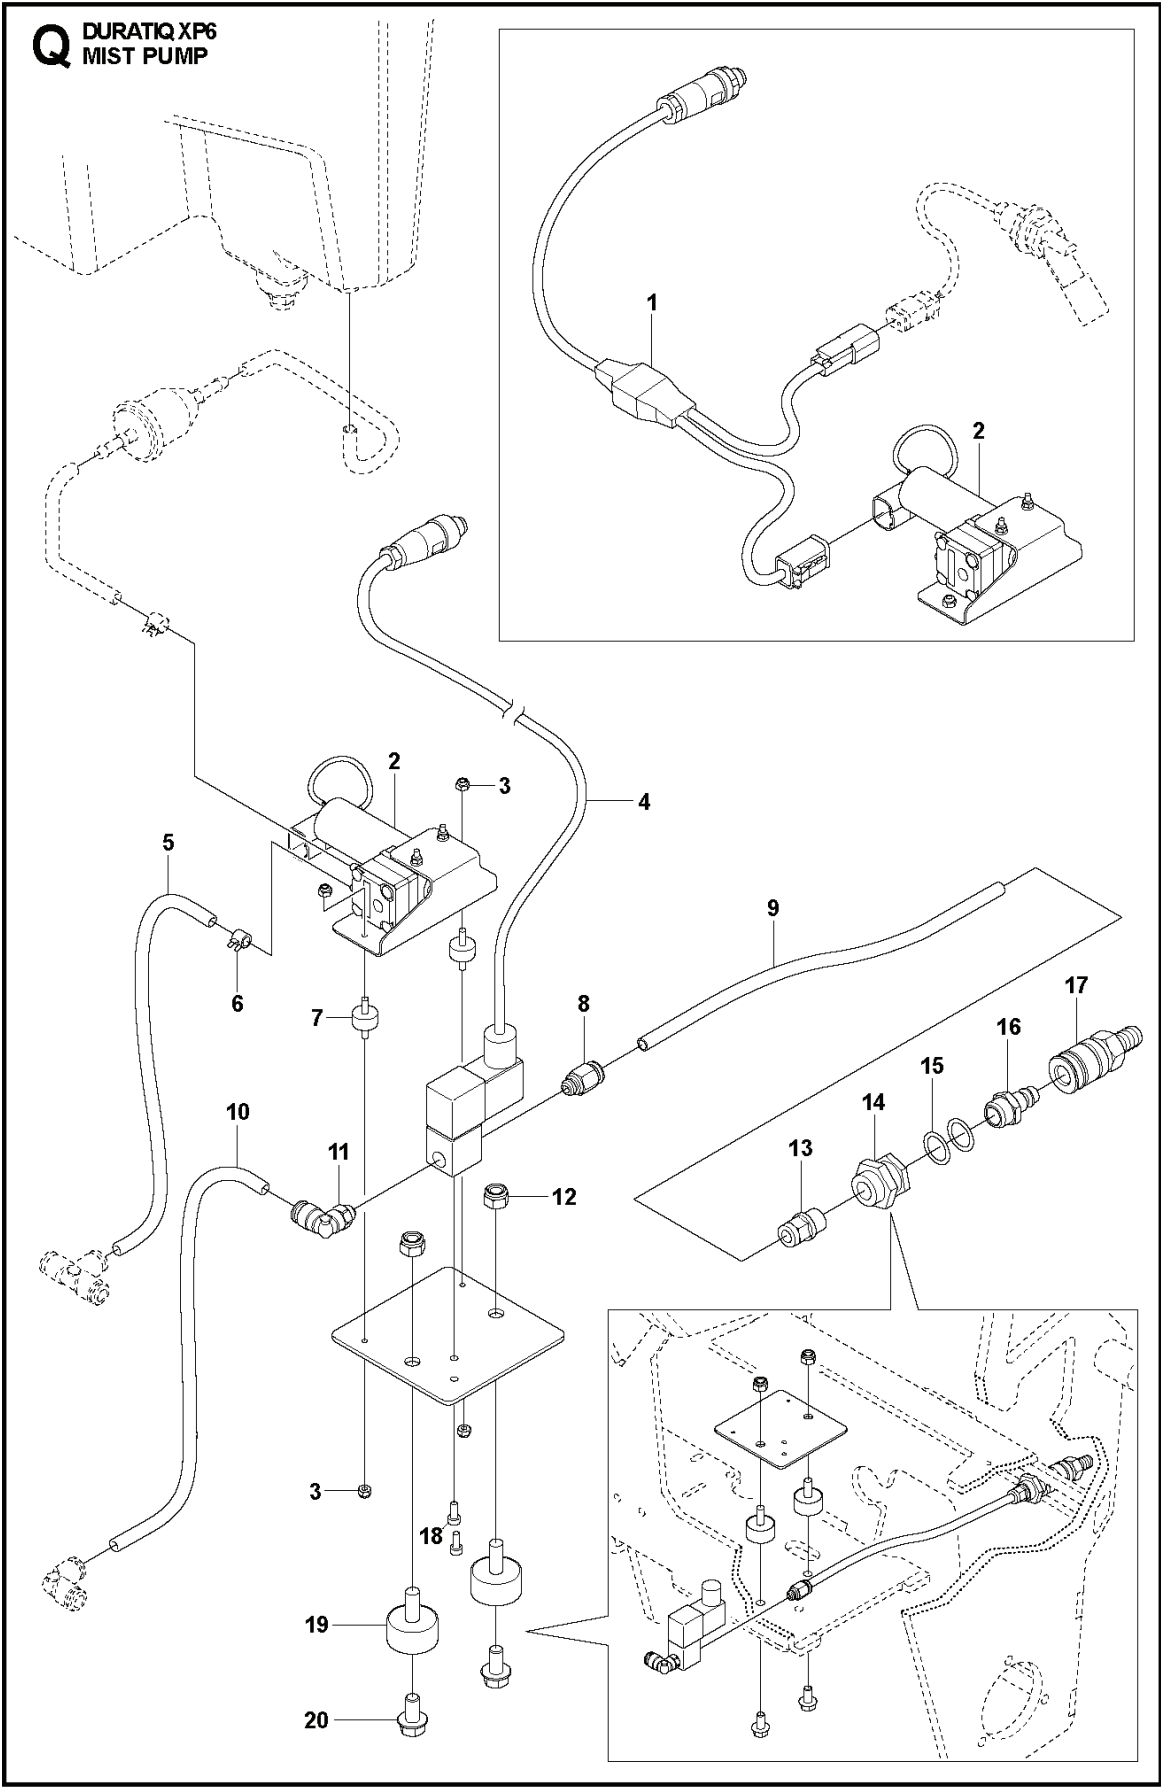

Q DURATIQ XP6
MIST PUMP

REF.	PART NO.	DESCRIPTION	REMARK	QTY.	KIT
1	593549601	CABLE	Mist	1	
2	599225901	WATER PUMP	Water pump 12V with cable	1	
3	732211201	LOCK NUT	M4	4	
4	593549701	VALVE	Cable water	1	
5	593488701	HOSE	370mm Ø8/6	1	
6	599201901	CLIP	FJP-8	2	
7	598936401	DAMPER	Vibration damper M4	2	
8	593488101	CONNECTOR	Straight 8	1	
9	593488701	HOSE	370mm Ø8/6	1	
10	593488701	HOSE	370mm Ø8/6	1	
11	593488401	CONNECTOR	Elbow 8	1	
12	732211801	LOCK NUT	M8	2	
13	593488901	CONNECTOR	Straight 8	1	
14	593488801	CONNECTOR	Bulkhead 1/4F-1/4F	1	
15	595661801	SEAL	SEAL WASHER M12	2	
16	593489101	CONNECTOR	Quick Male 1/4M	1	
17	593489201	CONNECTOR	Female Ø12	1	
18	593508901	SCREW	M4x10	2	
19	593488001	DAMPER	Vibration, M8	2	
20	593964001	SCREW	M8x16	2