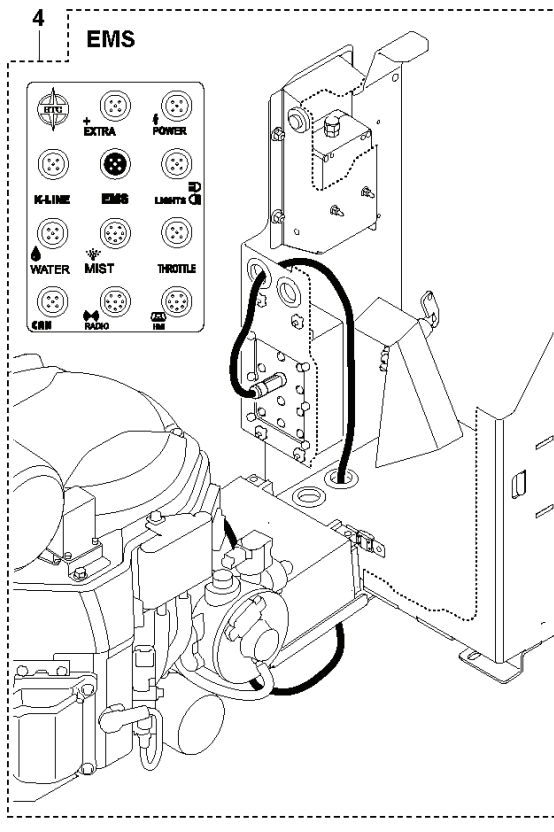

**V DURATIQ XP6
ELECTRICAL WIRING - POWER, K-LINE, EMS**

REF.	PART NO.	DESCRIPTION	REMARK	QTY.	KIT
1	598979001	CABLE ASSY	CABLE KIT - BATTERY - DURATIOXP6	1	
2	598978701	CABLE ASSY	CABLE KIT - POWER MAIN BOARD - DURATIO XP6	1	
3	598978601	CABLE ASSY	CABLE KIT - K-LINE - DURATIO XP6	1	
4	598978501	CABLE ASSY	CABLE KIT - EMS - DURATIO XP6	1