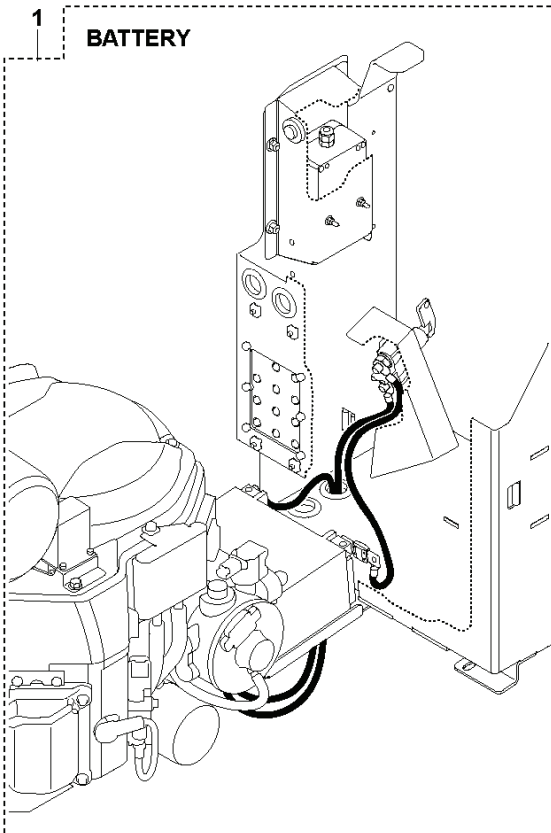

**V DURATIQ XP6
ELECTRICAL WIRING - POWER, K-LINE, EMS**

REF.	PART NO.	DESCRIPTION	REMARK	QTY.	KIT
1	598979001	CABLE ASSY	CABLE KIT - BATTERY - DURATIOXP6	1	
2	598978701	CABLE ASSY	CABLE KIT - POWER MAIN BOARD - DURATIO XP6	1	
3	598978601	CABLE ASSY	CABLE KIT - K-LINE - DURATIO XP6	1	
4	598978501	CABLE ASSY	CABLE KIT - EMS - DURATIO XP6	1