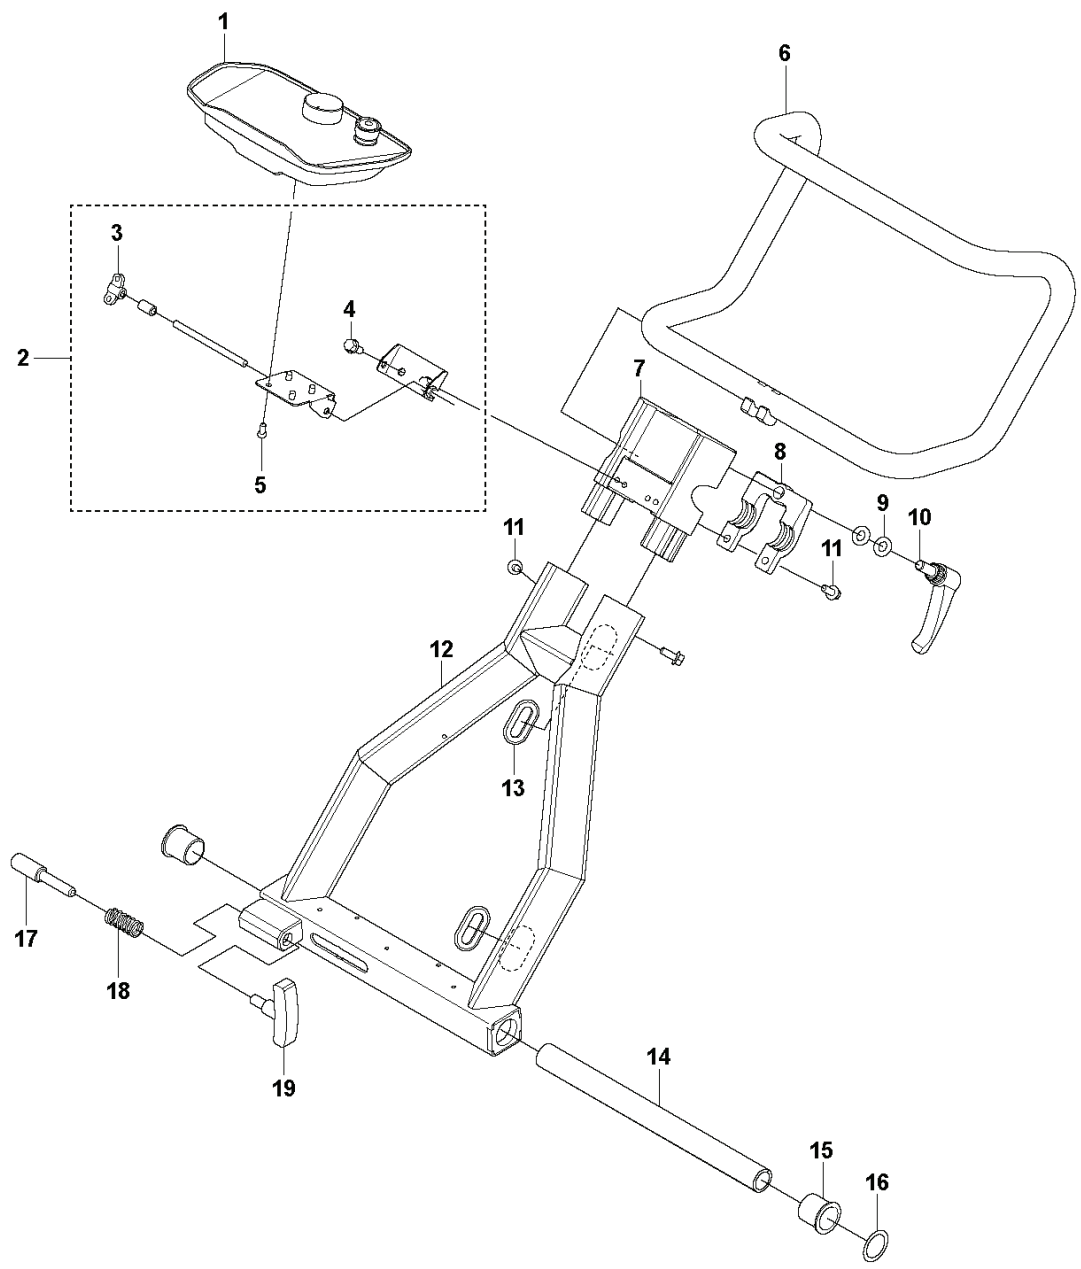

K DURATIQ XP6
HANDLE

REF.	PART NO.	DESCRIPTION	REMARK	QTY.	KIT
1	593549201	CONTROL PANEL	Complete	1	
2	597255001	CONTROL PANEL	Bracket assy	1	
3	593486301	KNOB	Wing knob	1	2
4	593513501	SCREW	M8x20	2	2
5	595673001	SCREW	M6X10	4	2
6	593537601	HANDLEBAR		1	
7	595531201	HANDLE BRACKET		1	
8	595755701	HANDLEBAR	Handlebar clamp	1	
9	593499401	WASHER	M12	2	
10	593486401	HANDLE	Adjustable M12x32	1	
11	593513501	SCREW	M8x20	2	
12	595755901	HANDLE	Weldment	1	
13	595659001	GROMMET	31x48x14	2	
14	595709301	HANDLE	Shaft	1	
15	593486201	BEARING	Flanged	1	
16	595662001	SPRING	Spring washer	2	
17	598875601	PIN	Lever index	1	
18	593485701	SPRING	5x30	1	
19	598875701	HANDLE	T-handle	1