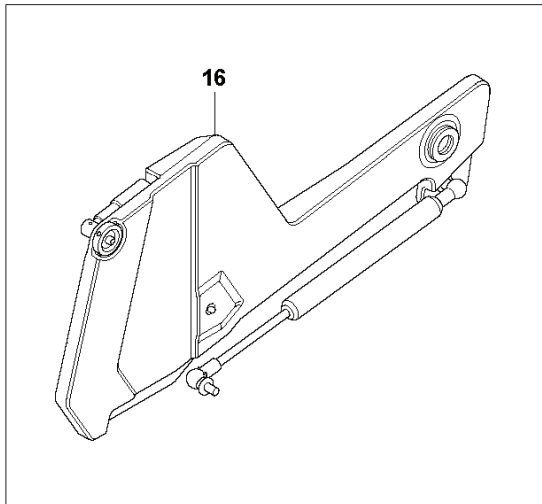

L DURATIQ XP6
WEIGHT ASSY

REF.	PART NO.	DESCRIPTION	REMARK	QTY.	KIT
1	595756901	WEIGHT	Arm. right	1	
2	595756701	WEIGHT	Arm. left	1	
3	598458601	SHIM	25x30x0,3	8	
4	593496801	CIRCLIP	External	2	
5	593504401	WASHER	26x45x4	4	
6	593417201	BUSHING		2	
7	593582301	GAS SPRING		2	
8	593495701	WASHER	M10	4	
9	593500401	WASHER	M8	6	
10	593497101	SCREW	M6x20	2	
11	593543901	WHEEL	Ø40x10	2	
12	593509301	WASHER	M6	2	
13	593486801	HANDLE	M6	2	
14	593486601	PISTON	Lever indexing	2	
15	593486701	KNOB	Female threaded M8	2	
16	595710201	WEIGHT KIT	Kit. right	1	
17	595710101	WEIGHT KIT	Kit. Left	1	