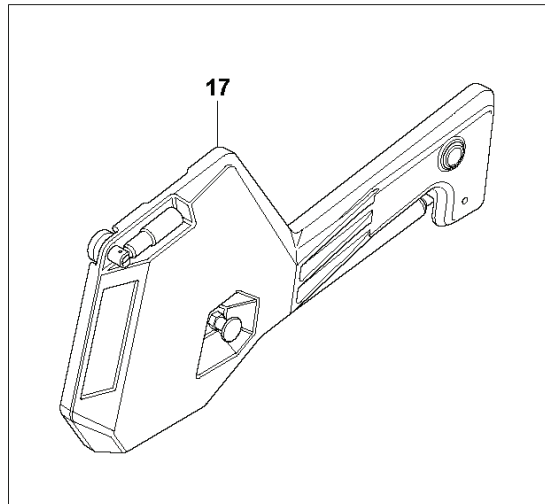

L DURATIQ XP6
WEIGHT ASSY

REF.	PART NO.	DESCRIPTION	REMARK	QTY.	KIT
1	595756901	WEIGHT	Arm. right	1	
2	595756701	WEIGHT	Arm. left	1	
3	598458601	SHIM	25x30x0,3	8	
4	593496801	CIRCLIP	External	2	
5	593504401	WASHER	26x45x4	4	
6	593417201	BUSHING		2	
7	593582301	GAS SPRING		2	
8	593495701	WASHER	M10	4	
9	593500401	WASHER	M8	6	
10	593497101	SCREW	M6x20	2	
11	593543901	WHEEL	Ø40x10	2	
12	593509301	WASHER	M6	2	
13	593486801	HANDLE	M6	2	
14	593486601	PISTON	Lever indexing	2	
15	593486701	KNOB	Female threaded M8	2	
16	595710201	WEIGHT KIT	Kit. right	1	
17	595710101	WEIGHT KIT	Kit. Left	1	