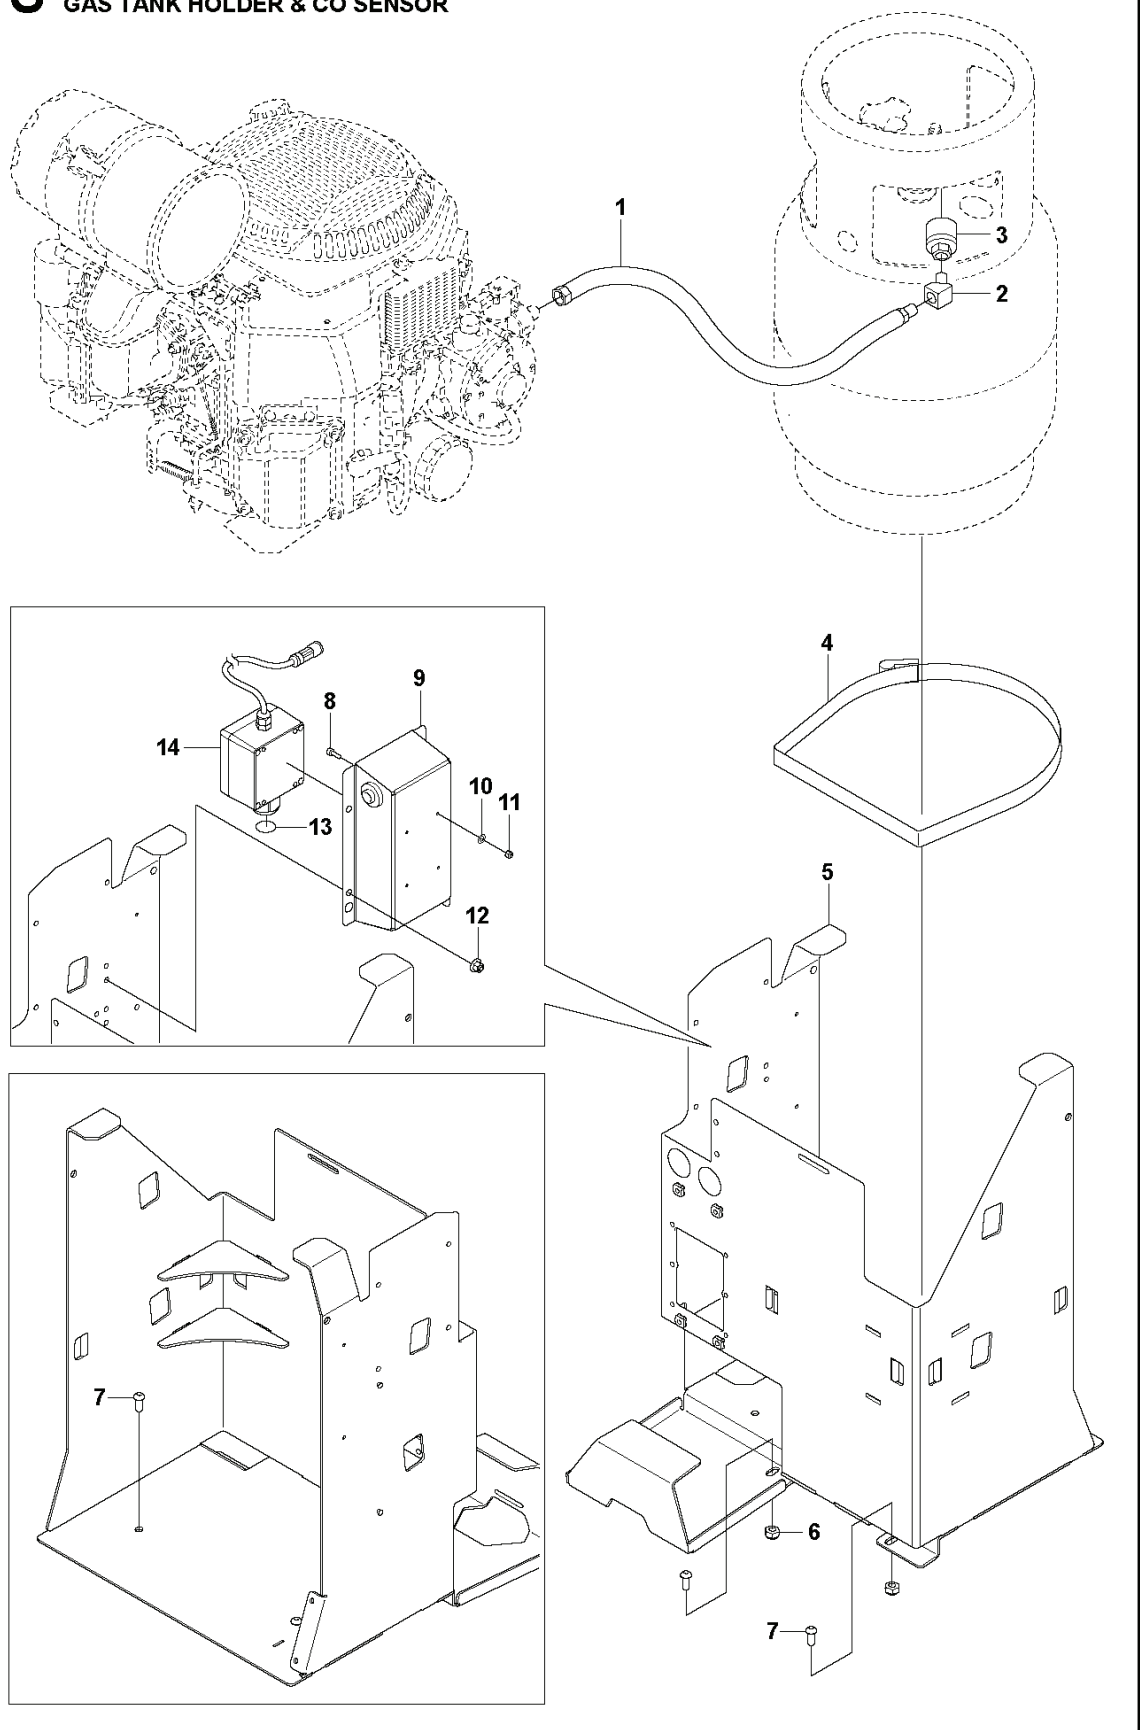

S DURATIQ XP6
GAS TANK HOLDER & CO SENSOR

REF.	PART NO.	DESCRIPTION	REMARK	QTY.	KIT
1	597690001	HOSE	Hose assy	1	
2	525550401	FITTING	ELBO 45	1	
3	593033701	COUPLER	to Propane Tank	1	
4	597972801	STRAP	Strap with latch	1	
5	598441901	MOUNTING PLATE		1	
6	522919401	LOCK NUT	M8	2	
7	504750202	SCREW IH PANM	M8x20	3	
8	593506401	SCREW	M4x16	4	
9	599432501	BRACKET	Sensor bracket	1	
10	595672701	WASHER	M4	4	
11	595672601	LOCK	M4	4	
12	576645703	NUT	M6	4	
13	599930301	FILTER	Sensor filter	1	
14	599471601	SENSOR ASSY	CO-sensor	1