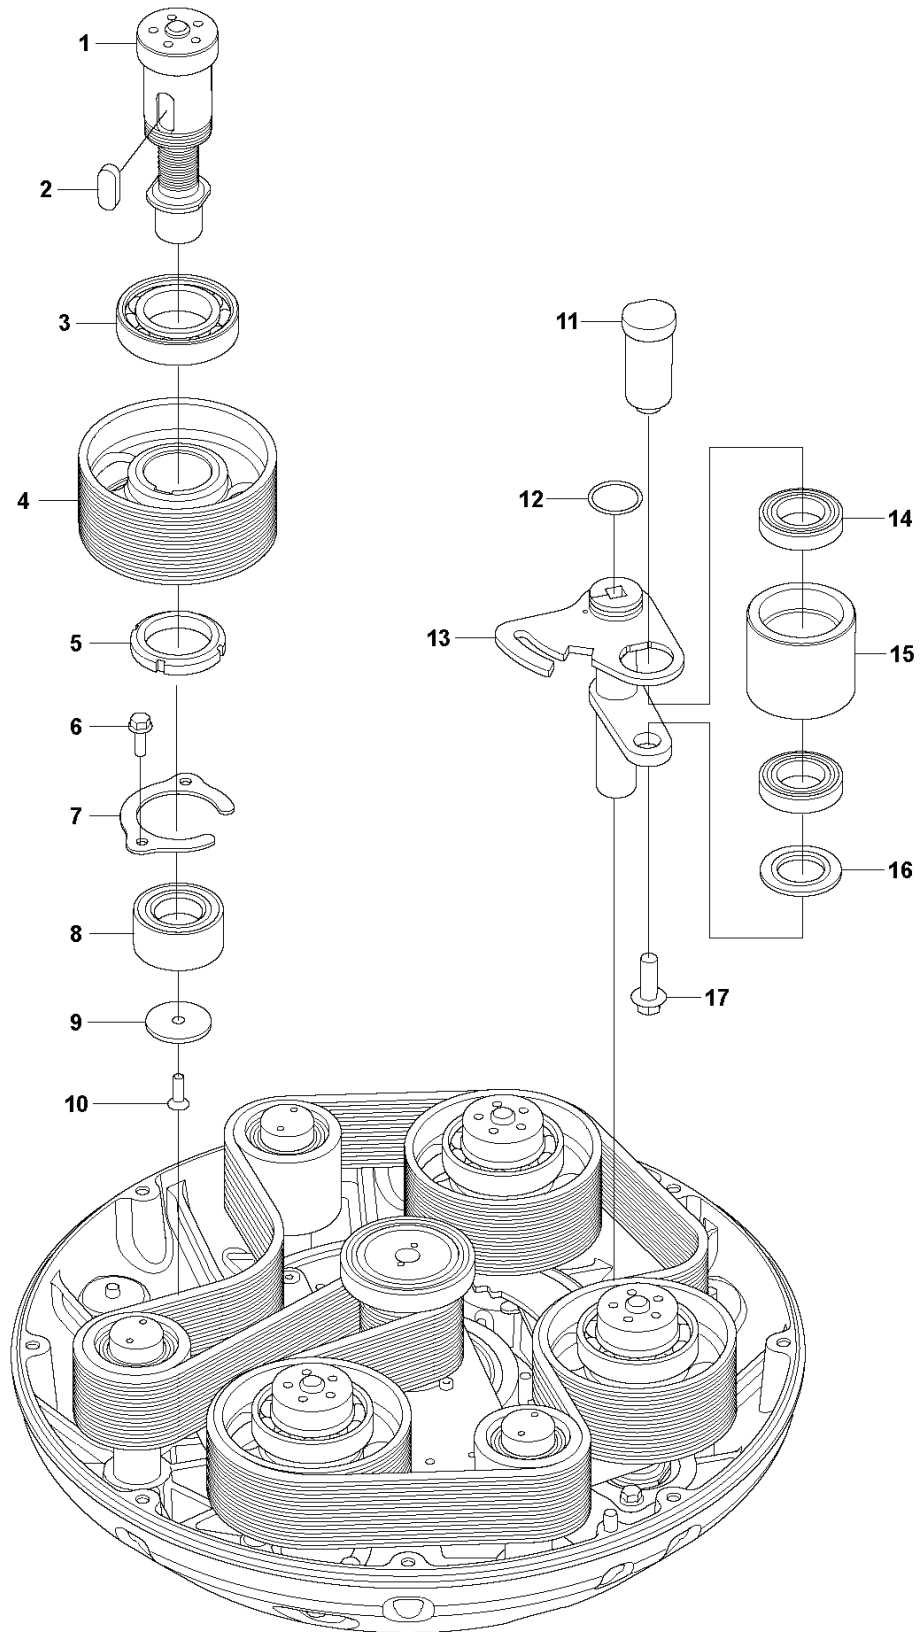

F DURATIQ XP6
IDLER PULLEY ASSY

REF.	PART NO.	DESCRIPTION	REMARK	QTY.	KIT
1	595760301	SHAFT		1	
2	593487601	KEY		1	
3	593492701	BALL BEARING		1	
4	595757501	PULLEY	Ø150	1	
5	593487901	NUT		1	
6	506570105	SCREW EHHFM	M6SF M8x25	2	
7	595710001	WASHER		1	
8	593487701	BEARING		1	
9	595709901	WASHER		1	
10	725645301	SCREW IHCSFM	M8x25	1	
11	595761401	AXLE	Idler	1	
12	593487801	O-RING		1	
13	595760601	TENSIONER	Weldment	1	
14	593492801	BALL BEARING		2	
15	595709801	PULLEY	Idler Ø80	1	
16	595757301	SPACER		1	
17	595680101	SCREW	M12x35	1