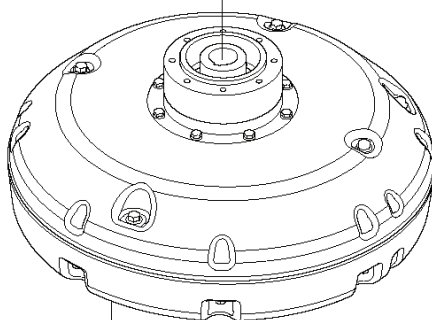

H DURATIQ XP6
GRINDING HEAD

1

2

3