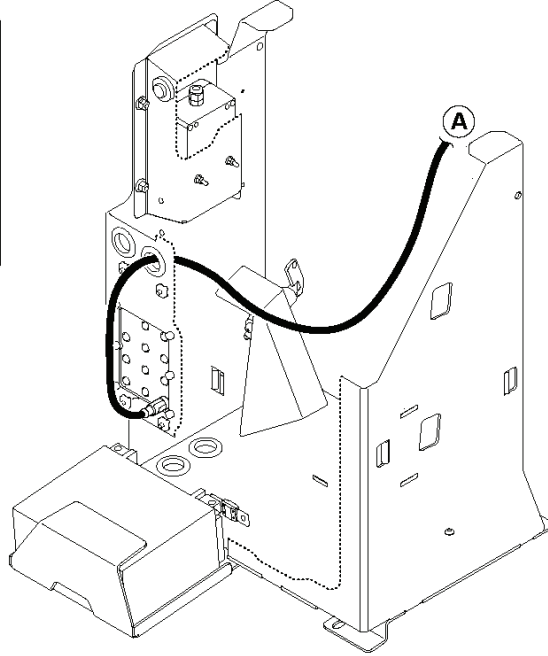

U DURATIQ XP6 ELECTRICAL WIRING - CONTROL, SENSOR, THROTTLE

1

CONTROL PANEL

2 CO SENSOR

3 THROTTLE

REF.	PART NO.	DESCRIPTION	REMARK	QTY.	KIT
1	595771801	CABLE	CONTROL PANEL - DURATIO XP6	1	
2	599471601	SENSOR ASSY		0	
3	598561401	CABLE	THROTTLE - DURATIO XP6	1	