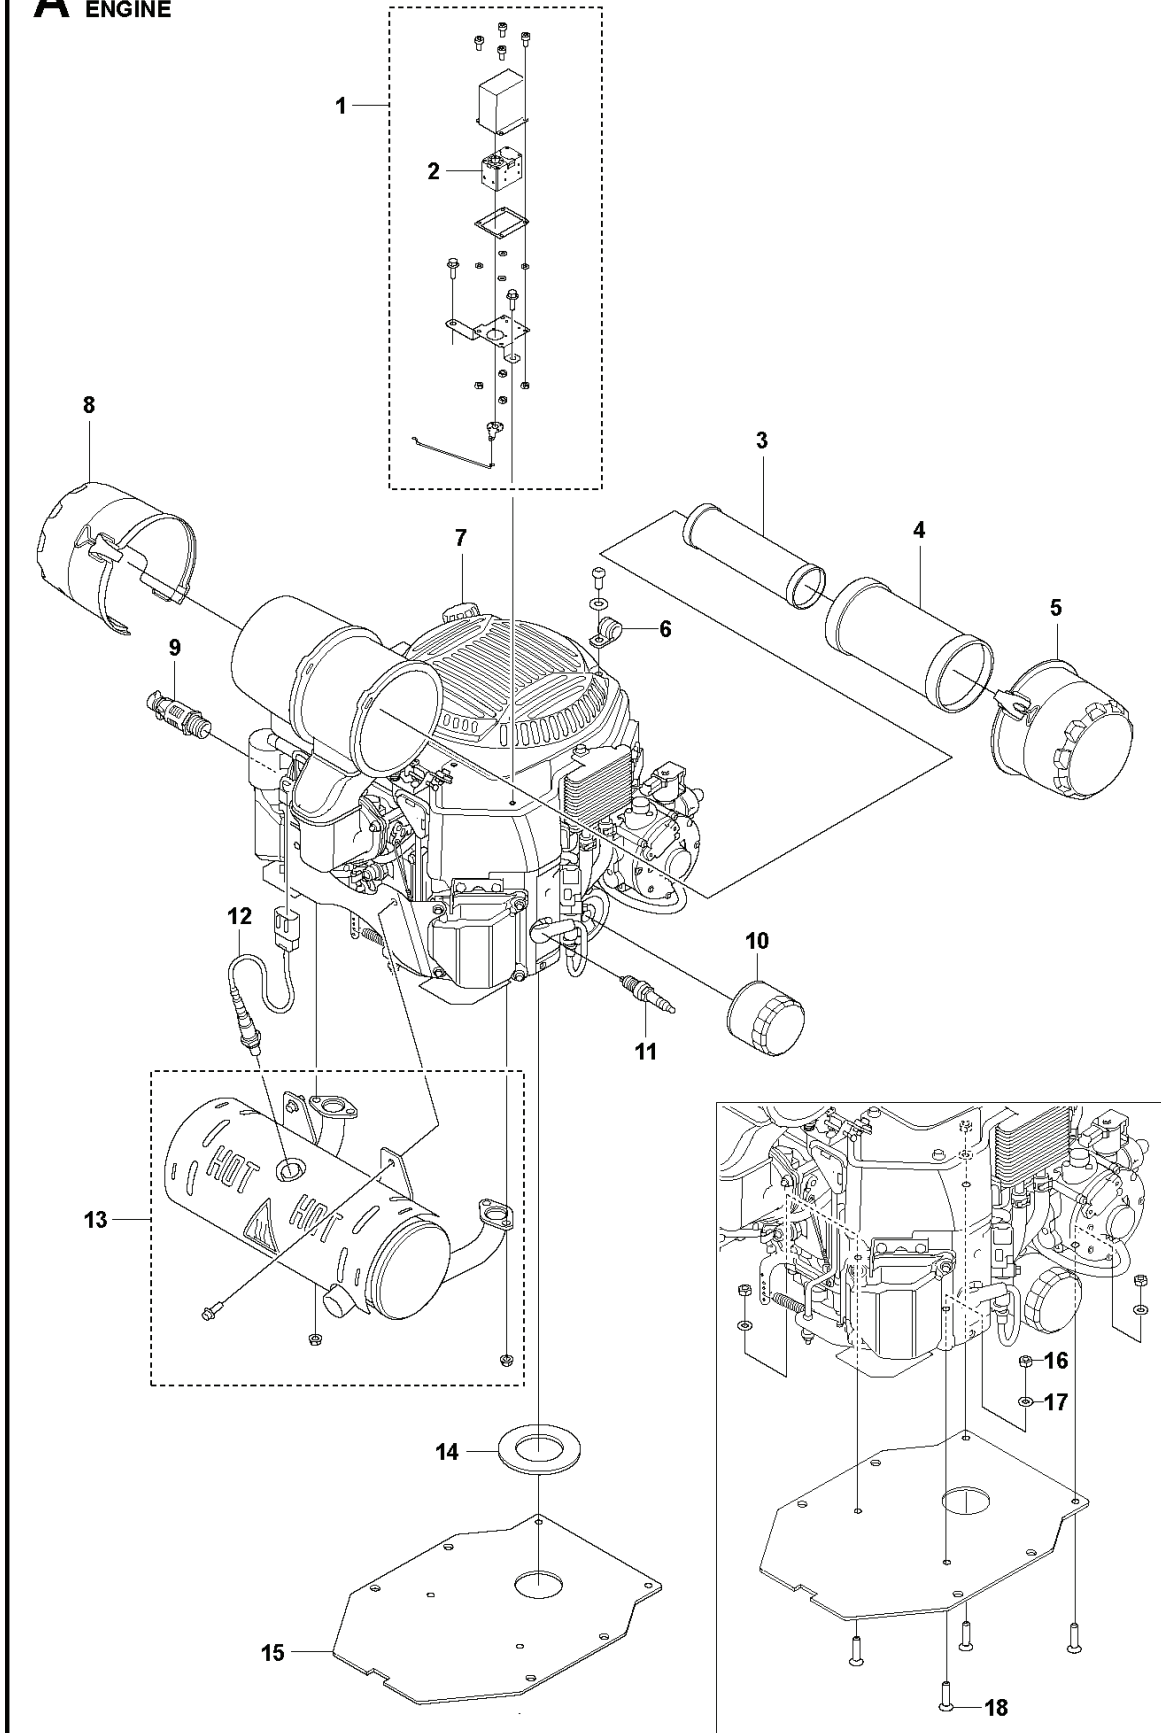

A DURATIQ XP6
ENGINE

REF.	PART NO.	DESCRIPTION	REMARK	QTY.	KIT
1	598013801	THROTTLE ASSY		1	
2	598006701	MOTOR	Throttle Servo	1	1
3	599767901	AIR FILTER	Inner filter	1	
4	599768001	AIR FILTER	Outer filter	1	
5	599768101	COVER		1	
6	589669103	CLIP	M6/Ø14	1	
7	599767801	OIL PLUG		1	
8	599767201	COVER		1	
9	599767301	OIL PLUG		1	
10	599768201	OIL FILTER		1	
11	599768301	SPARK PLUG		2	
12	599768401	SENSOR		1	
13	599768501	MUFFLER		1	
14	596818801	SEALING	Gearbox	1	
15	597745501	GUIDE PLATE		1	
16	522919401	LOCK NUT	M8	4	
17	734116301	WASHER	M8	4	
18	725645901	SCREW IHCSFM	M8x40	4