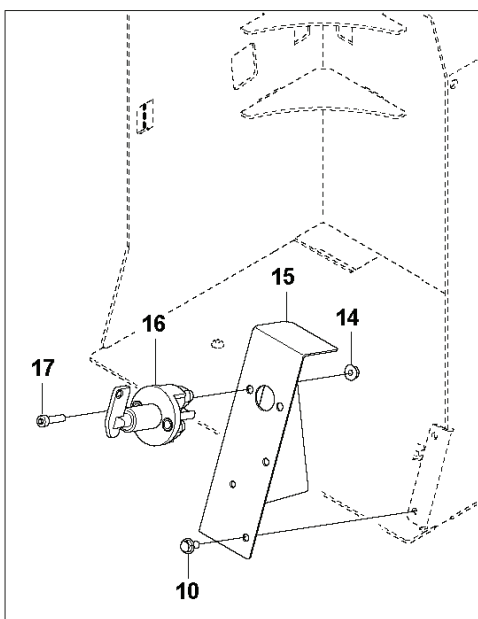

DURATIQ XP6, 2020-06

SPARE PARTS LIST

J DURATIQ XP6
CHASSIS

REF.	PART NO.	DESCRIPTION	REMARK	QTY.	KIT
1	593513501	SCREW	M8x20	2	
2	595680501	SCREW	m3x8,8	2	
3	593491701	MAGNET	Ø16x4,5	2	
4	595759001	COVER	Cover locking plate	1	
5	593486501	PISTON	LEVER INDEXING PLUNGER M16 Ø10	1	
6	599272001	HANDLE	HANDLE ADJUSTMENT PLATE 6/8	1	
7	576645703	NUT	Nut flange with nylon ring	2	
8	595681201	SCREW	M16x55	2	
9	535475240	SCREW EHHFM	M6x40	2	
10	593538501	COUNTERWEIGHT	fixing block	4	
11	595681301	SCREW	M12x20	6	
12	593513901	LOCK NUT	M12	4	
13	593630401	SCREW	M12x45	4	
14	593513801	SCREW	M10x25	6	
15	593538601	COUNTERWEIGHT	block front	2	
16	595711001	HUB		2	
17	593489301	WHEEL	Ø360x85	2	
18	595681301	SCREW	M12x20	8	
19	504750202	SCREW IHANM	M 8 X 20 10.9 ZPB	1	
20	598842501	BRACKET		1	
21	522919401	LOCK NUT	M8	1	
22	589669104	CLIP		1	
23	589669103	CLIP	M6/Ø14	1	
24	504750202	SCREW IHANM	M 8 X 20 10.9 ZPB	2	
25	595757901	CHASSIS	Weldment	1	

T DURATIQ XP6
CONNECTION PANEL & MAIN SWITCH

REF.	PART NO.	DESCRIPTION	REMARK	QTY.	KIT
1	597998401	ELECTRIC MODULE	Main circuit board	1	
2	598938201	CONTROL BOARD		1	
3	593536301	GASKET	Main circuit board	1	
4	598006501	SEALING	Main board cover	1	
5	595659001	GROMMET		4	
6	593505201	SCREW	M5x10	6	
7	598006001	PLUG		2	
8	725536856	SCREW IHSCM	M6x16	4	
9	598005501	BOX		1	
10	591468501	SCREW	M6x12	3	
11	598444601	BRACKET	Battery bracket	1	
12	596608701	BATTERY	12V 20Ah	1	
13	598685201	FUSE	100A M8	1	
14	503220006	HEXAGON NUT	M6	2	
15	598005901	BRACKET	Main switch bracket	1	
16	594896801	SWITCH	Battery master	1	
17	725537265	SCREW IHSCM	M6x25	2	