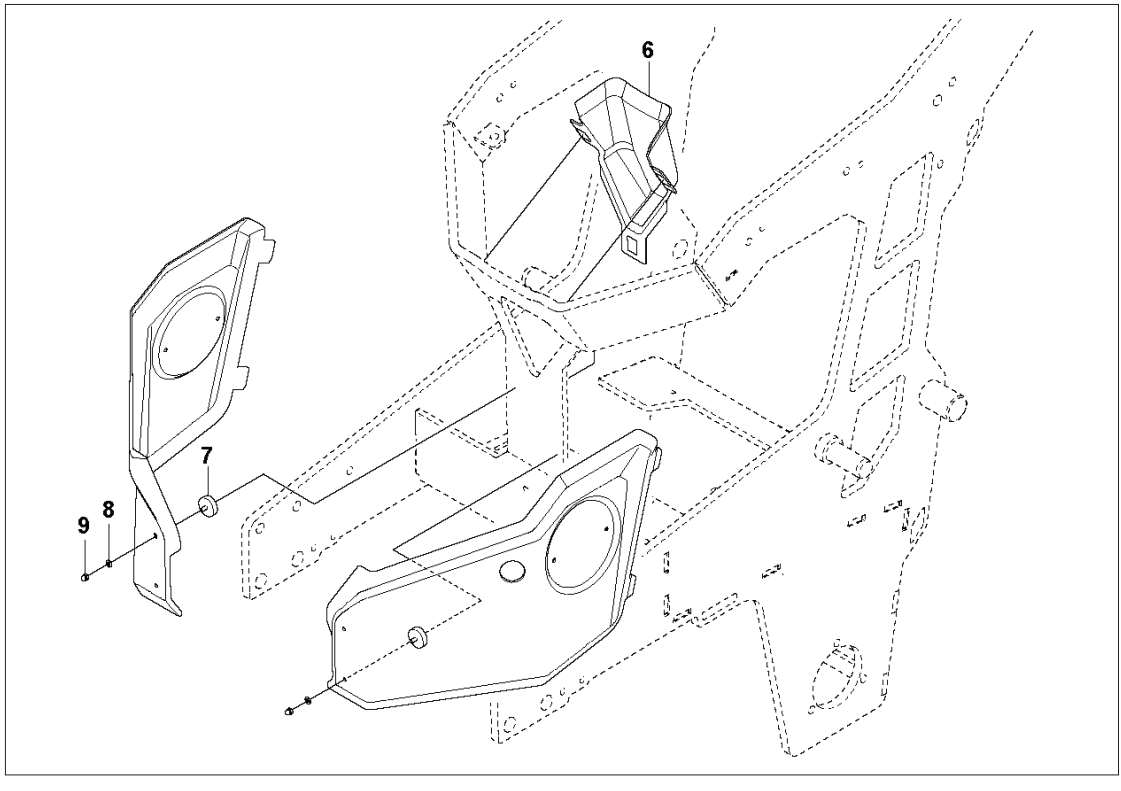

N DURATIQ XP6
PLASTICS

REF.	PART NO.	DESCRIPTION	REMARK	QTY.	KIT
1	593514601	RIVET	Blind	4	
2	595531601	COVER	Right hatch	1	
3	595713401	COVER	Right side	1	
4	595713301	COVER	Left side	1	
5	598752801	HATCH	Left hatch	1	
6	595713501	COVER	Central	1	
7	593492101	MAGNET	Ø25x7	4	
8	595672701	WASHER	M4	4	
9	595681401	NUT	M4	4