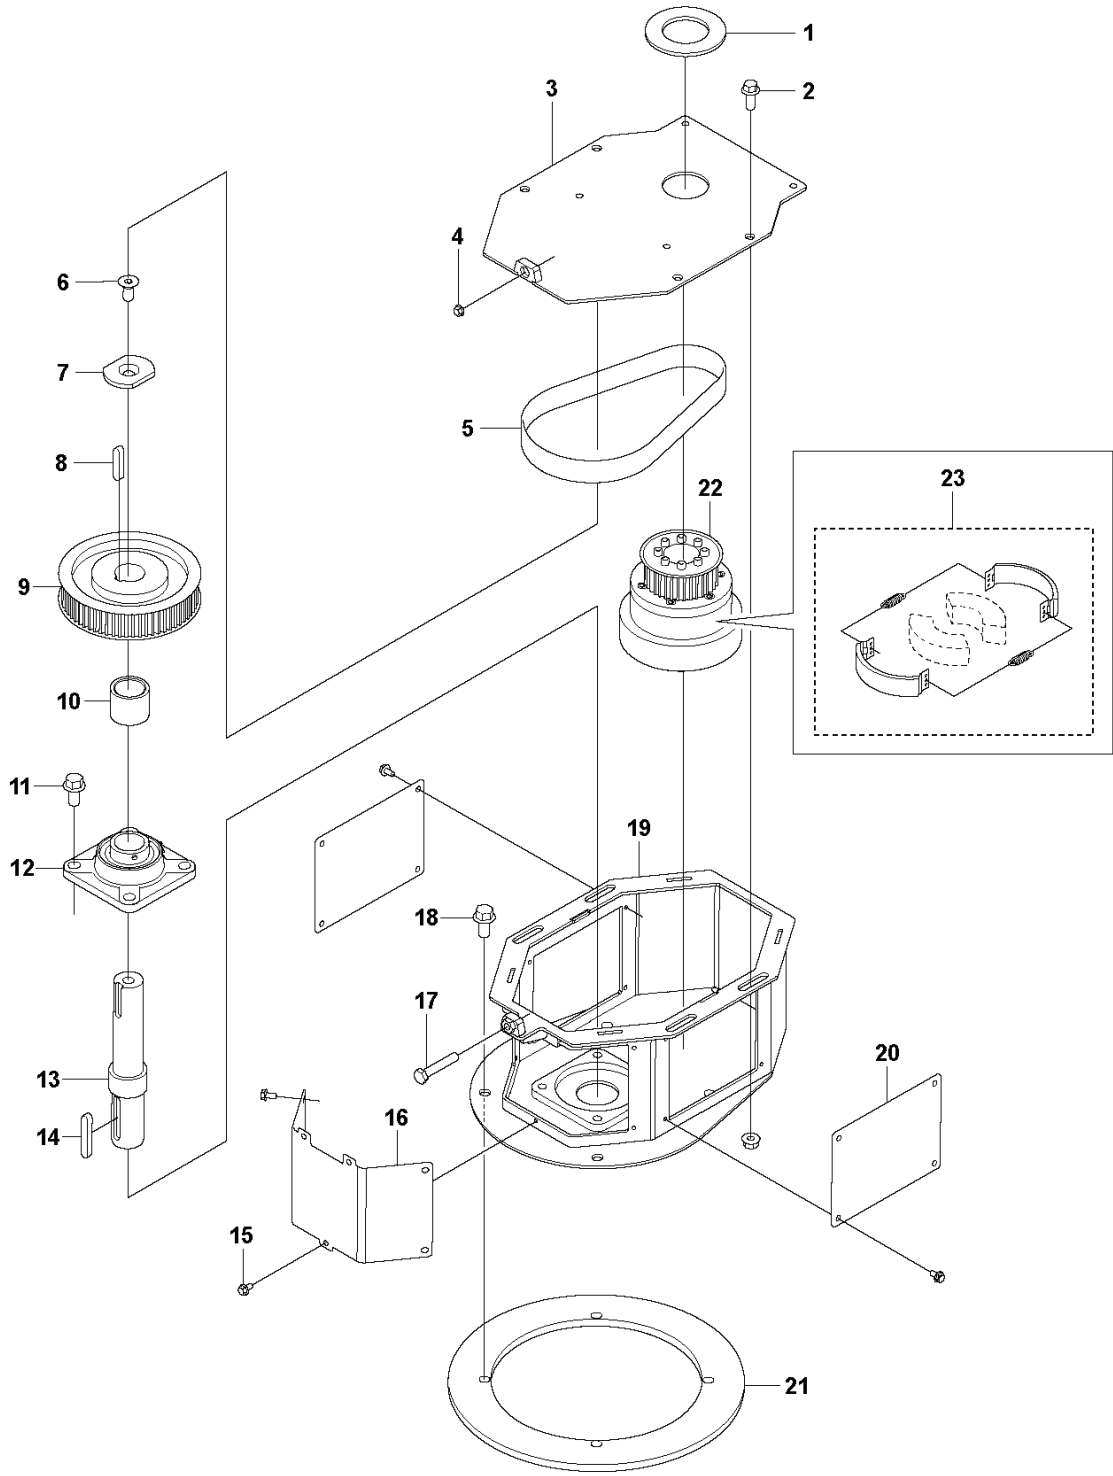

B DURATIQ XP6
TRANSMISSION

REF.	PART NO.	DESCRIPTION	REMARK	QTY.	KIT
1	596818801	SEALING	Gearbox	1	
2	725249361	SCREW EHHFT	M10x25 ZPB	4	
3	597745501	GUIDE PLATE	Motor guide	1	
4	731232001	HEXAGON NUT	M10	1	
5	597688801	BELT	Timing belt	1	
6	522658101	SCREW IHCSFM	M12x25 10.9 ZPB	1	
7	597745901	PLATE	Locking washer	1	
8	597932701	PARALLEL KEY	10x8x45	1	
9	597746401	SPROCKET	Belt wheel	1	
10	597746301	SPACER RING		1	
11	585235901	SCREW EHHFM	M12x25 8.8 ZPB	4	
12	597795301	BEARING UNIT		1	
13	597745601	DRIVE SHAFT	Drive shaft	1	
14	597932501	PARALLEL KEY	10x8x60	1	
15	535475212	SCREW EHHFM	M6x12 8.8ZPB	15	
16	597746201	COVER	Front cover	1	
17	725250271	SCREW EHHM	M10x55	1	
18	595680101	SCREW	M12x35 8.8 ZP	4	
19	597745401	GEARBOX	Weldment	1	
20	597746101	COVER	Side cover	2	
21	597745201	SPACER		1	
22	599501101	CENTRIFUGAL CLUTCH	Centrifugal clutch	1	
23	599693701	CLUTCH SHOE	Service kit	1