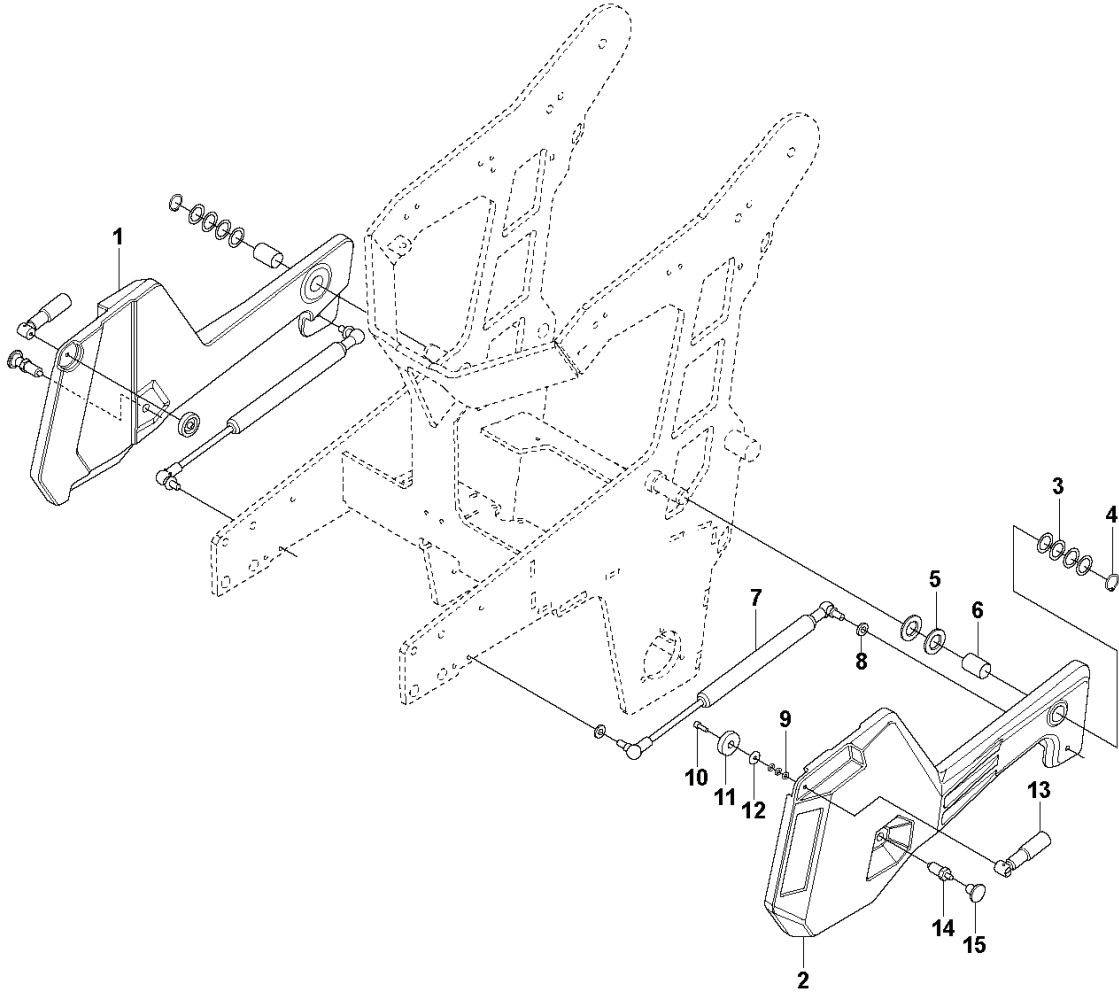

L DURATIQ XP6
WEIGHT ASSY

REF.	PART NO.	DESCRIPTION	REMARK	QTY.	KIT
1	595756901	WEIGHT	Arm. right	1	
2	595756701	WEIGHT	Arm. left	1	
3	598458601	SHIM	25x30x0,3	8	
4	593496801	CIRCLIP	External	2	
5	593504401	WASHER	26x45x4	4	
6	593417201	BUSHING		2	
7	593582301	GAS SPRING		2	
8	593495701	WASHER	M10	4	
9	593500401	WASHER	M8	6	
10	593497101	SCREW	M6x20	2	
11	593543901	WHEEL	Ø40x10	2	
12	593509301	WASHER	M6	2	
13	593486801	HANDLE	M6	2	
14	593486601	PISTON	Lever indexing	2	
15	593486701	KNOB	Female threaded M8	2	
16	595710201	WEIGHT KIT	Kit. right	1	
17	595710101	WEIGHT KIT	Kit. Left	1	