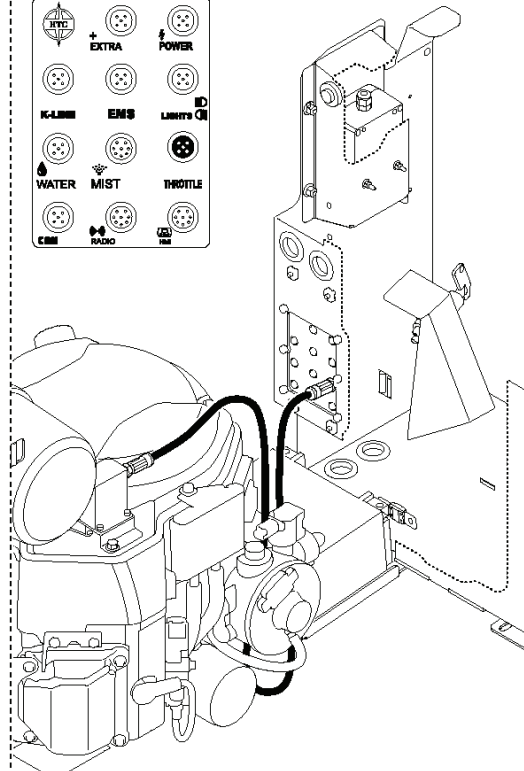

U DURATIQ XP6 ELECTRICAL WIRING - CONTROL, SENSOR, THROTTLE

1

CONTROL PANEL

2 CO SENSOR

3 THROTTLE

REF.	PART NO.	DESCRIPTION	REMARK	QTY.	KIT
1	595771801	CABLE	CONTROL PANEL - DURATIO XP6	1	
2	599471601	SENSOR ASSY		0	
3	598561401	CABLE	THROTTLE - DURATIO XP6	1	