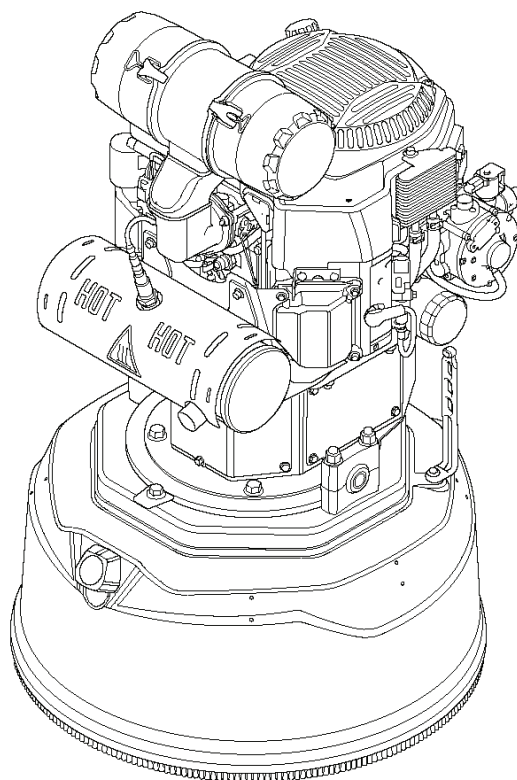

H DURATIQ XP6
GRINDING HEAD

1