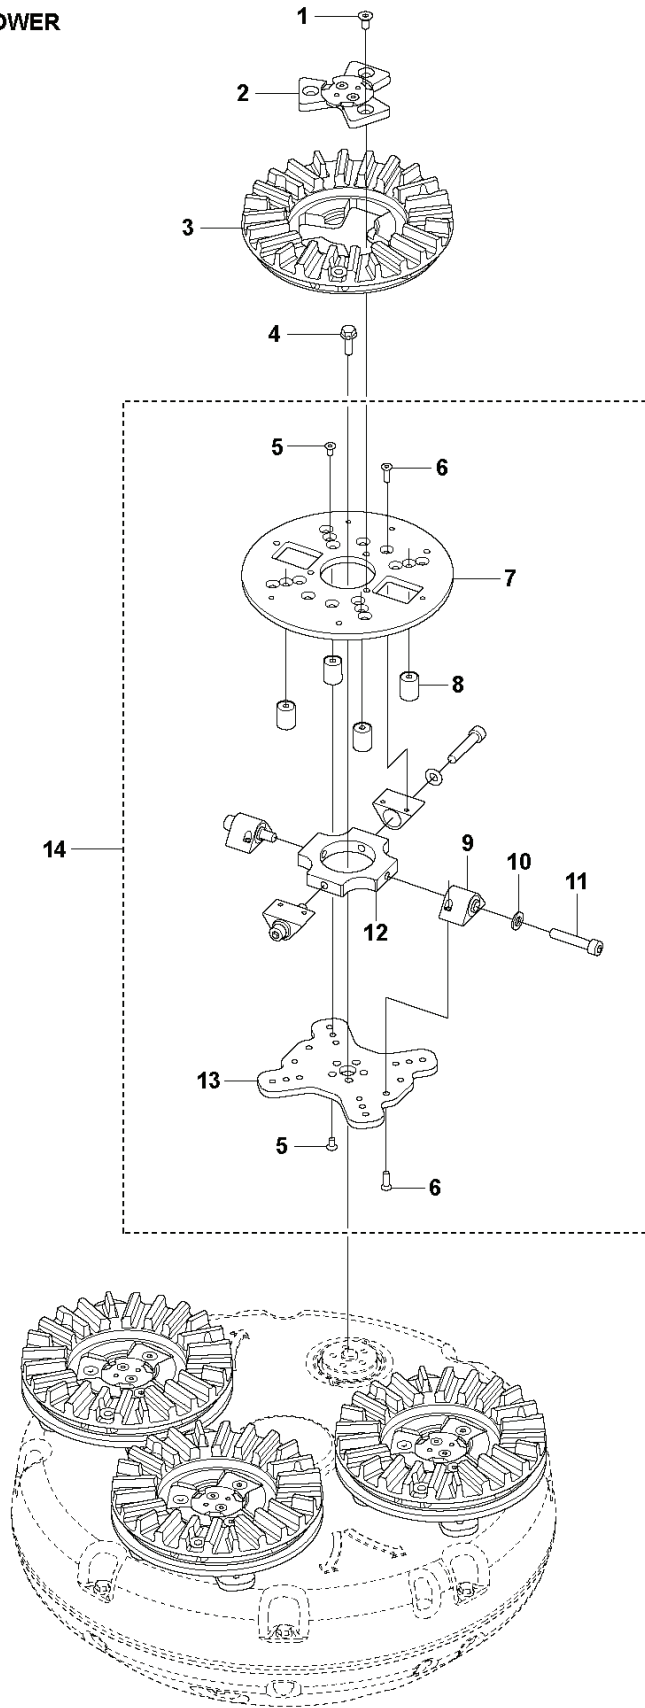

L DURATIQ XP6
WEIGHT ASSY

REF.	PART NO.	DESCRIPTION	REMARK	QTY.	KIT
1	595756901	WEIGHT	Arm. right	1	
2	595756701	WEIGHT	Arm. left	1	
3	598458601	SHIM	25x30x0,3	8	
4	593496801	CIRCLIP	External	2	
5	593504401	WASHER	26x45x4	4	
6	593417201	BUSHING		2	
7	593582301	GAS SPRING		2	
8	593495701	WASHER	M10	4	
9	593500401	WASHER	M8	6	
10	593497101	SCREW	M6x20	2	
11	593543901	WHEEL	Ø40x10	2	
12	593509301	WASHER	M6	2	
13	593486801	HANDLE	M6	2	
14	593486601	PISTON	Lever indexing	2	
15	593486701	KNOB	Female threaded M8	2	
16	595710201	WEIGHT KIT	Kit. right	1	
17	595710101	WEIGHT KIT	Kit. Left	1	

REF.	PART NO.	DESCRIPTION	REMARK	QTY.	KIT
1	593499901	SCREW	M8x16	3	
2	593617201	CROSS MEMBER	Assembly	1	
3	593536001	HOLDER	Ø230	1	
4	585173901	SCREW EHI-HFM	M8x25	5	
5	593508501	SCREW	M6x12	4	14
6	593505101	SCREW	M6x20	4	14
7	593539801	PLATE	Grind holder	1	14
8	593438801	ABSORBER	20x25 M6	4	14
9	593718101	KIT		4	14
10	593499101	WASHER	M10	4	14
11	593512601	SCREW	M10x50	4	14
12	593536201	CONNECTION	Cardan connection	1	14
13	593539701	PLATE	Grind holder	1	14
14	597254501	HOLDER	Grind holder 230mm Duratiq 6	1	

K DURATIQ XP6
HANDLE

REF.	PART NO.	DESCRIPTION	REMARK	QTY.	KIT
1	593549201	CONTROL PANEL	Complete	1	
2	597255001	CONTROL PANEL	Bracket assy	1	
3	593486301	KNOB	Wing knob	1	2
4	593513501	SCREW	M8x20	2	2
5	595673001	SCREW	M6X10	4	2
6	593537601	HANDLEBAR		1	
7	595531201	HANDLE BRACKET		1	
8	595755701	HANDLEBAR	Handlebar clamp	1	
9	593499401	WASHER	M12	2	
10	593486401	HANDLE	Adjustable M12x32	1	
11	593513501	SCREW	M8x20	2	
12	595755901	HANDLE	Weldment	1	
13	595659001	GROMMET	31x48x14	2	
14	595709301	HANDLE	Shaft	1	
15	593486201	BEARING	Flanged	1	
16	595662001	SPRING	Spring washer	2	
17	598875601	PIN	Lever index	1	
18	593485701	SPRING	5x30	1	
19	598875701	HANDLE	T-handle	1	