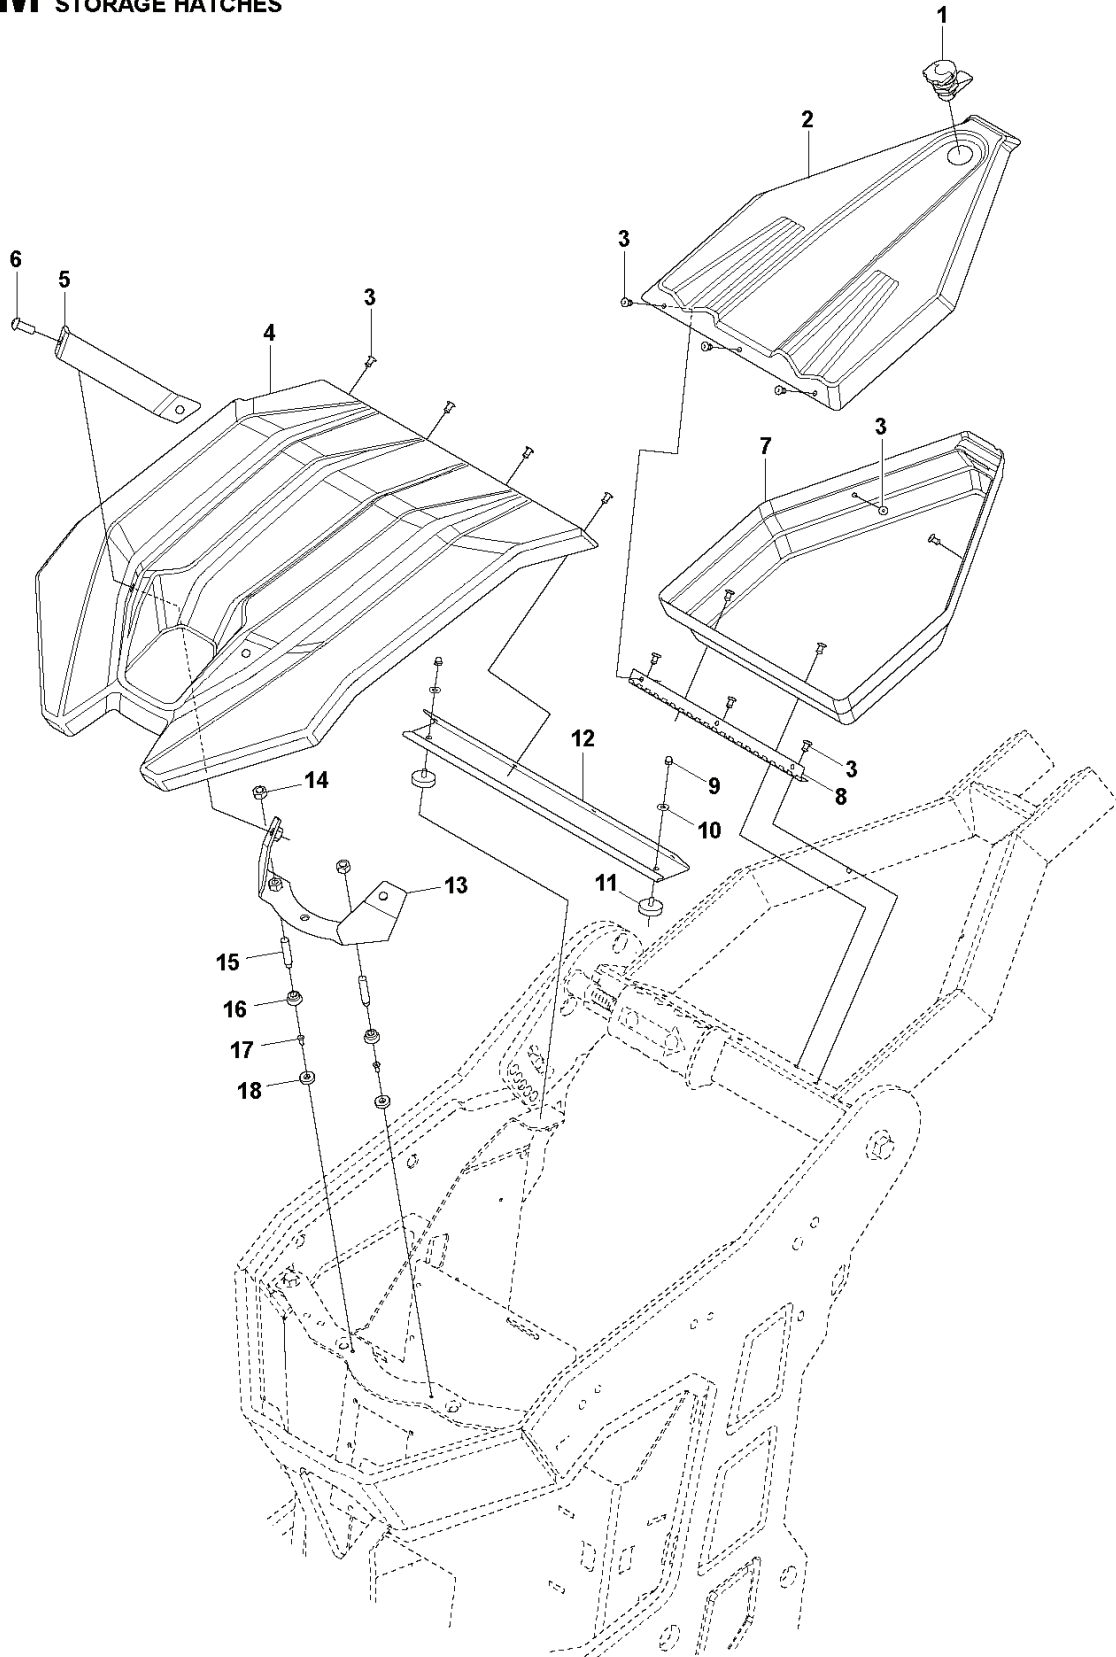

M DURATIQ XP6
STORAGE HATCHES

REF.	PART NO.	DESCRIPTION	REMARK	QTY.	KIT
1	595660401	GLOVE	Cover lock	1	
2	595759701	GLOVE		1	
3	593514601	RIVET	Blind	14	
4	595758801	COVER	Machine cover top	1	
5	595759201	COVER	Cover handle	1	
6	595680701	SCREW	M8x20	2	
7	595759601	GLOVE	Compartment lower	1	
8	595712701	GLOVE	Compartment hinge	1	
9	595681401	NUT	M4	2	
10	595672701	WASHER	M4	2	
11	593492101	MAGNET	Ø25x7	2	
12	598472501	BRACKET	Hatch bracket	1	
13	595711801	COVER	Cover magnet bracket	1	
14	593504701	NUT	M8	2	
15	595660101	SCREW		2	
16	595660201	PAD		2	
17	595680501	SCREW	M3x8	2	
18	593491701	MAGNET		2