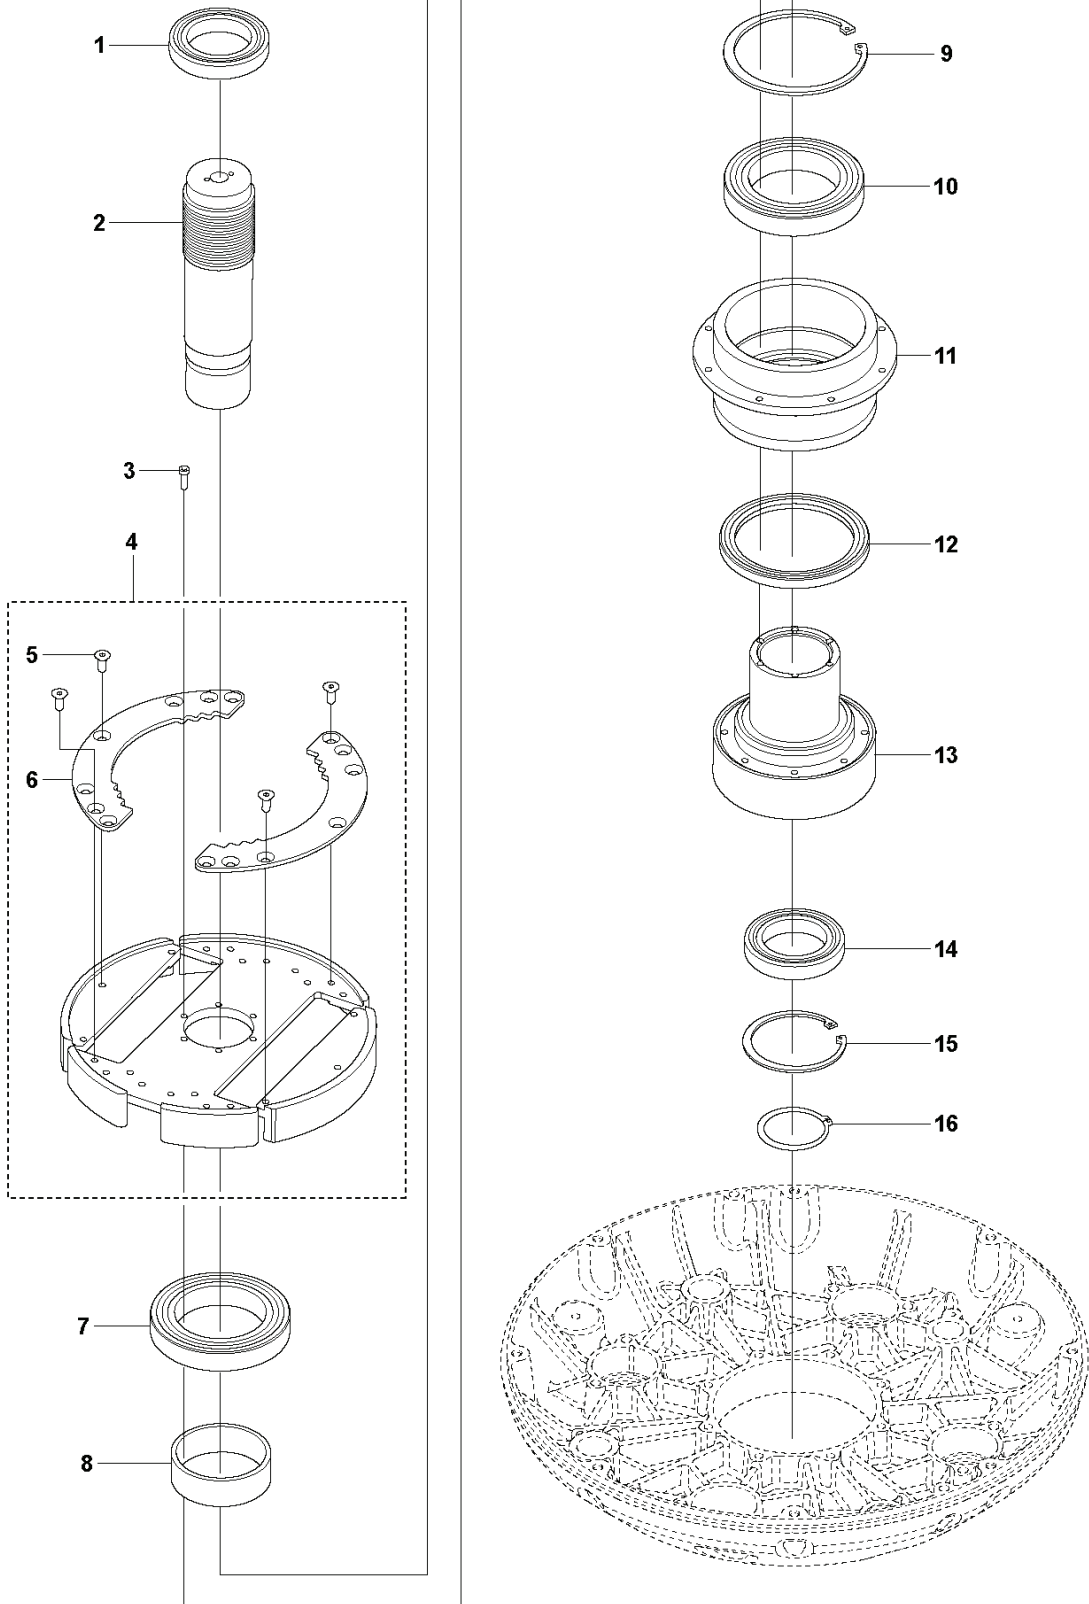

G DURATIQ XP6
CENTER HUB ASSY

REF.	PART NO.	DESCRIPTION	REMARK	QTY.	KIT
1	593492601	BALL BEARING		1	
2	595760101	PULLEY	Center Ø75	1	
3	593514201	SCREW	M6x20	6	
4	595757201	PULLEY		1	
5	593504901	SCREW	M8x20	14	4
6	593514201	SCREW	M6x20	2	4
7	593629901	BALL BEARING		1	
8	595713101	SPACER	Ring	1	
9	593629901	BALL BEARING		1	
10	595679801	CIRCLIP	Internal 140x4	1	
11	595713001	HUB	Center hub outer	1	
12	593542901	HUB	Center	1	
13	593542901	HUB	Center	1	
14	593492601	BALL BEARING		1	
15	593503001	CIRCLIP	Internal	1	
16	593502901	CIRCLIP	External	1