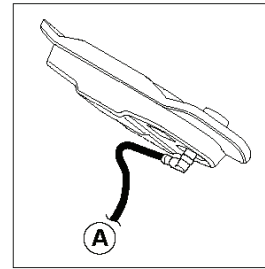

U DURATIQ XP6 ELECTRICAL WIRING - CONTROL, SENSOR, THROTTLE

1

CONTROL PANEL

2 CO SENSOR

3 THROTTLE

REF.	PART NO.	DESCRIPTION	REMARK	QTY.	KIT
1	595771801	CABLE	CONTROL PANEL - DURATIO XP6	1	
2	599471601	SENSOR ASSY		0	
3	598561401	CABLE	THROTTLE - DURATIO XP6	1	