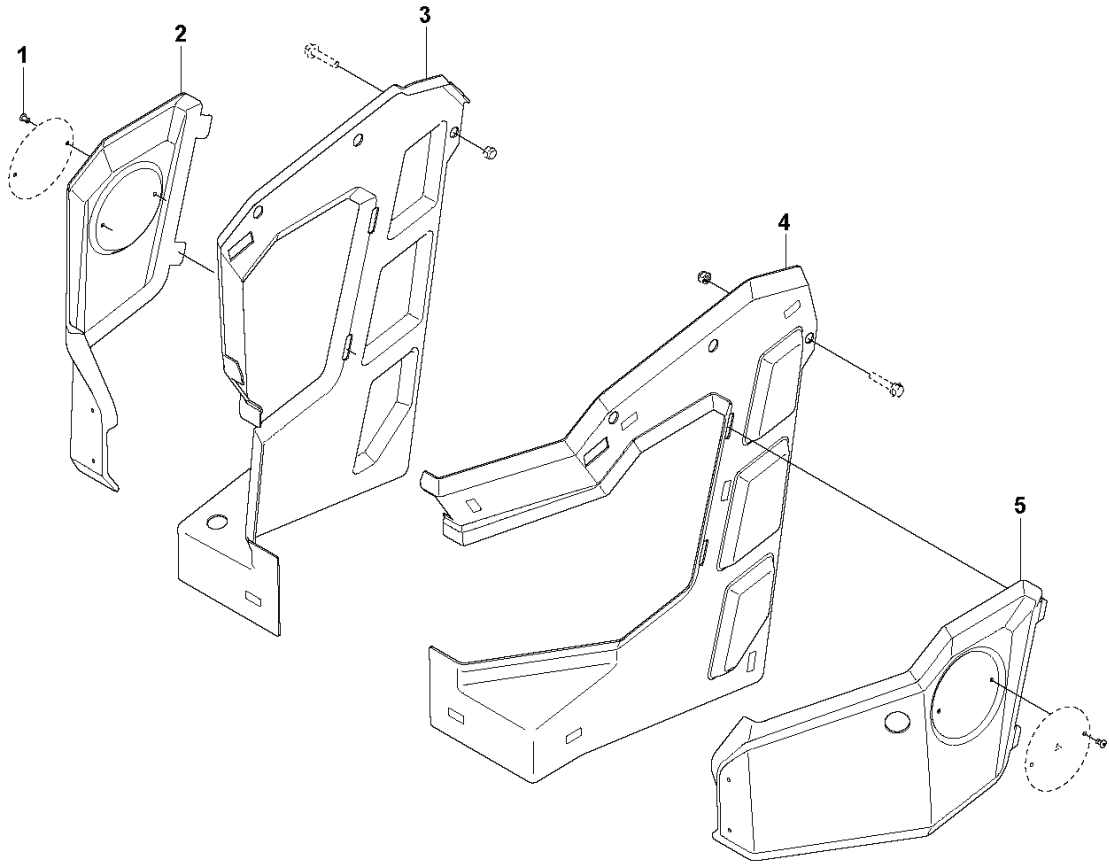

N DURATIQ XP6
PLASTICS

REF.	PART NO.	DESCRIPTION	REMARK	QTY.	KIT
1	593514601	RIVET	Blind	4	
2	595531601	COVER	Right hatch	1	
3	595713401	COVER	Right side	1	
4	595713301	COVER	Left side	1	
5	598752801	HATCH	Left hatch	1	
6	595713501	COVER	Central	1	
7	593492101	MAGNET	Ø25x7	4	
8	595672701	WASHER	M4	4	
9	595681401	NUT	M4	4