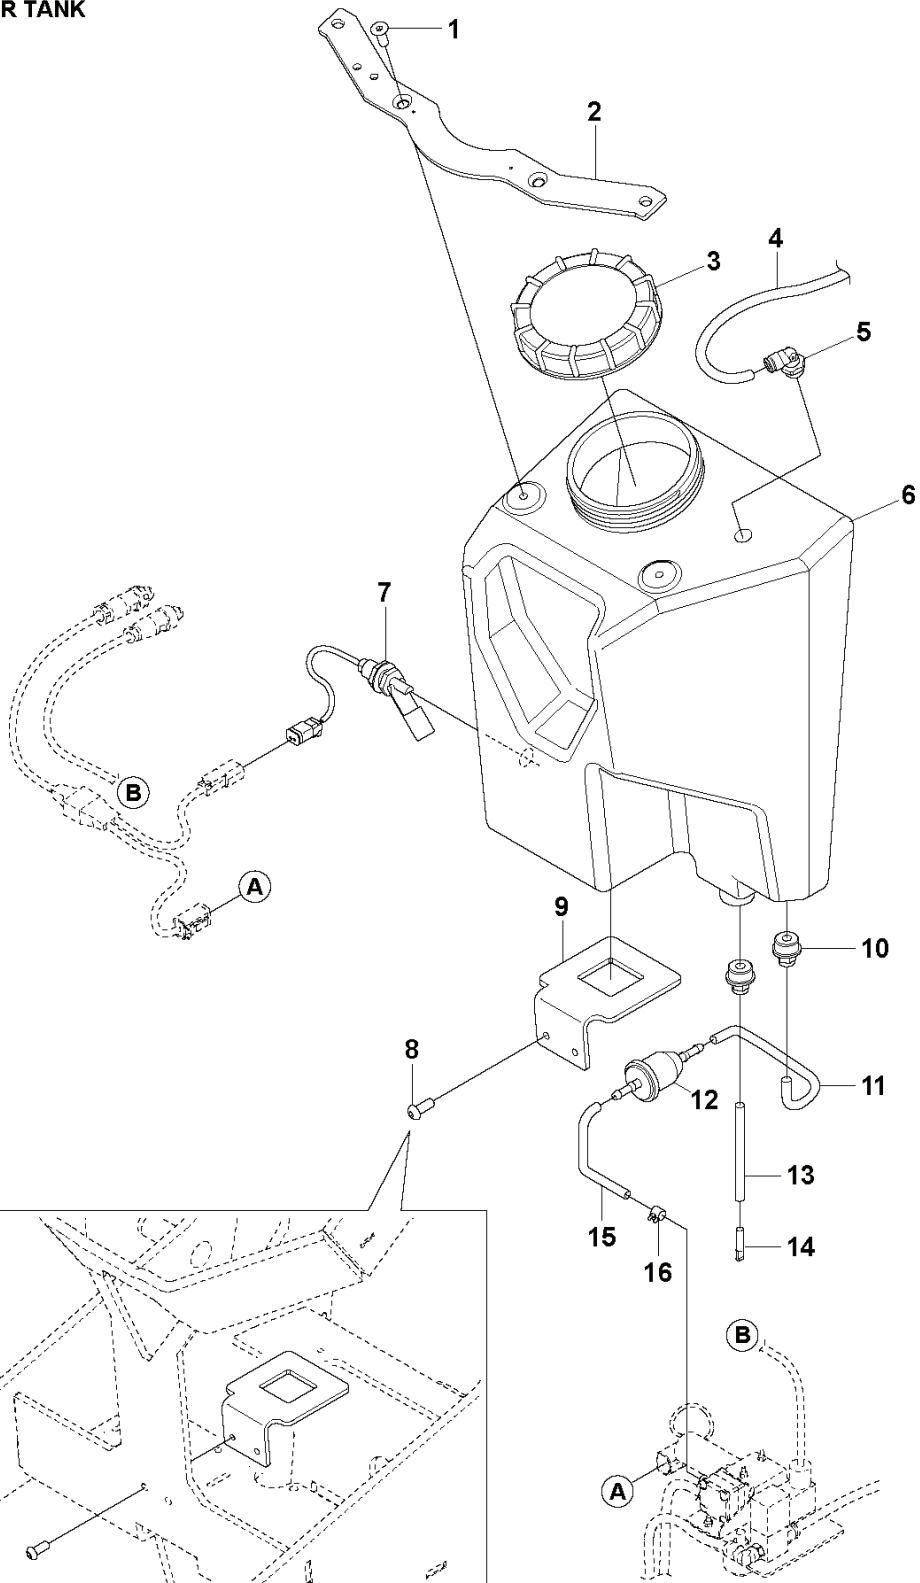

C DURATIQ XP6
GRINDING HEAD, OUTER

REF.	PART NO.	DESCRIPTION	REMARK	QTY.	KIT
1	593486901	STRAP	Rubber strap	2	
2	725237071	SCREW EHHM	M6x20	2	
3	524108701	U-DISC A 6.4	M6	2	
4	593718701	KIT	M6 rubber	2	
5	593763401	COVER	Grinding head cover	1	
6	593631901	NOZZLE	3"	1	
7	593514701	RIVET	Blind rivet 4.8x15 black	7	
8	734114601	WASHER		7	
9	593542201	BRACKET	Mist cover	1	
10	593542501	DECAL	Mist hole cover	1	
11	593536401	SUPPORT PLATE	Mist bracket	1	
12	593514901	SCREW	5x25 TX	2	
13	593446103	STRIP	Brush height 15mm	1	
14	593513901	LOCK NUT	M12 ZP	4	
15	593514501	BOLT	Stud M12x100 8.8	4	
16	598778001	STOP	Suspension Bushing	2	
17	593542001	CLAMP	Suspension	4	
18	593539001	SUSPENSION	Rubber kit	2	
19	595680101	SCREW	M12x35 8.8ZP	1	
20	593538901	COVER	Locking plate	1	
21	595758001	COVER	Cover guide	1	
22	595680101	SCREW	M12x35 8.8ZP	4	
23	597745201	SPACER	Motor spacer seal	1	
24	595679901	SCREW	M8x55 8.8	8	
25	595758101	MOTOR		1	

P DURATIQ XP6
WATER TANK

REF.	PART NO.	DESCRIPTION	REMARK	QTY.	KIT
1	593504901	SCREW	M8x20	2	
2	595759001	COVER	Cover locking plate	1	
3	595659501	WATER TANK	Tank cap	1	
4	593488701	HOSE	200mm Ø8/6	1	
5	593489801	CONNECTOR	8mm	1	
6	593537901	TANK	Water	1	
7	595659601	SWITCH	Level switch	1	
8	595680701	SCREW	M8x20	2	
9	595757001	BRACKET	Tank lower bracket	1	
10	593489001	CONNECTOR		2	
11	593488701	HOSE	200mm Ø8/6	1	
12	593491301	PREFILTER		1	
13	593488701	HOSE	200mm Ø8/6	1	
14	593488601	CONNECTOR	Ø6	1	
15	593488701	HOSE	200mm Ø8/6	1	
16	599201901	CLIP	Spring clip	2	