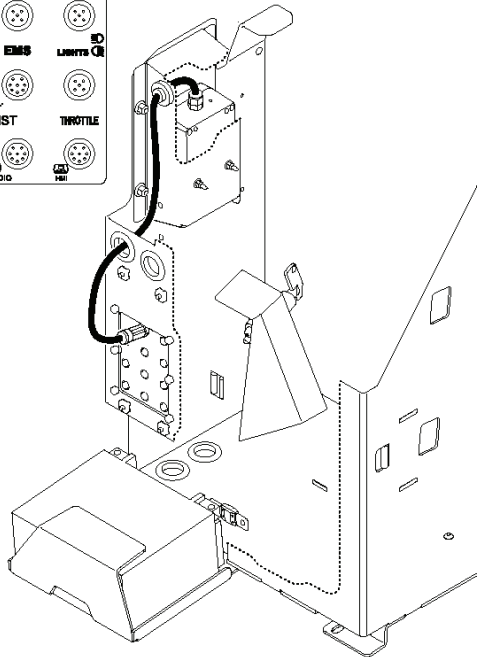

U DURATIQ XP6 ELECTRICAL WIRING - CONTROL, SENSOR, THROTTLE

1

CONTROL PANEL

2 CO SENSOR

3 THROTTLE