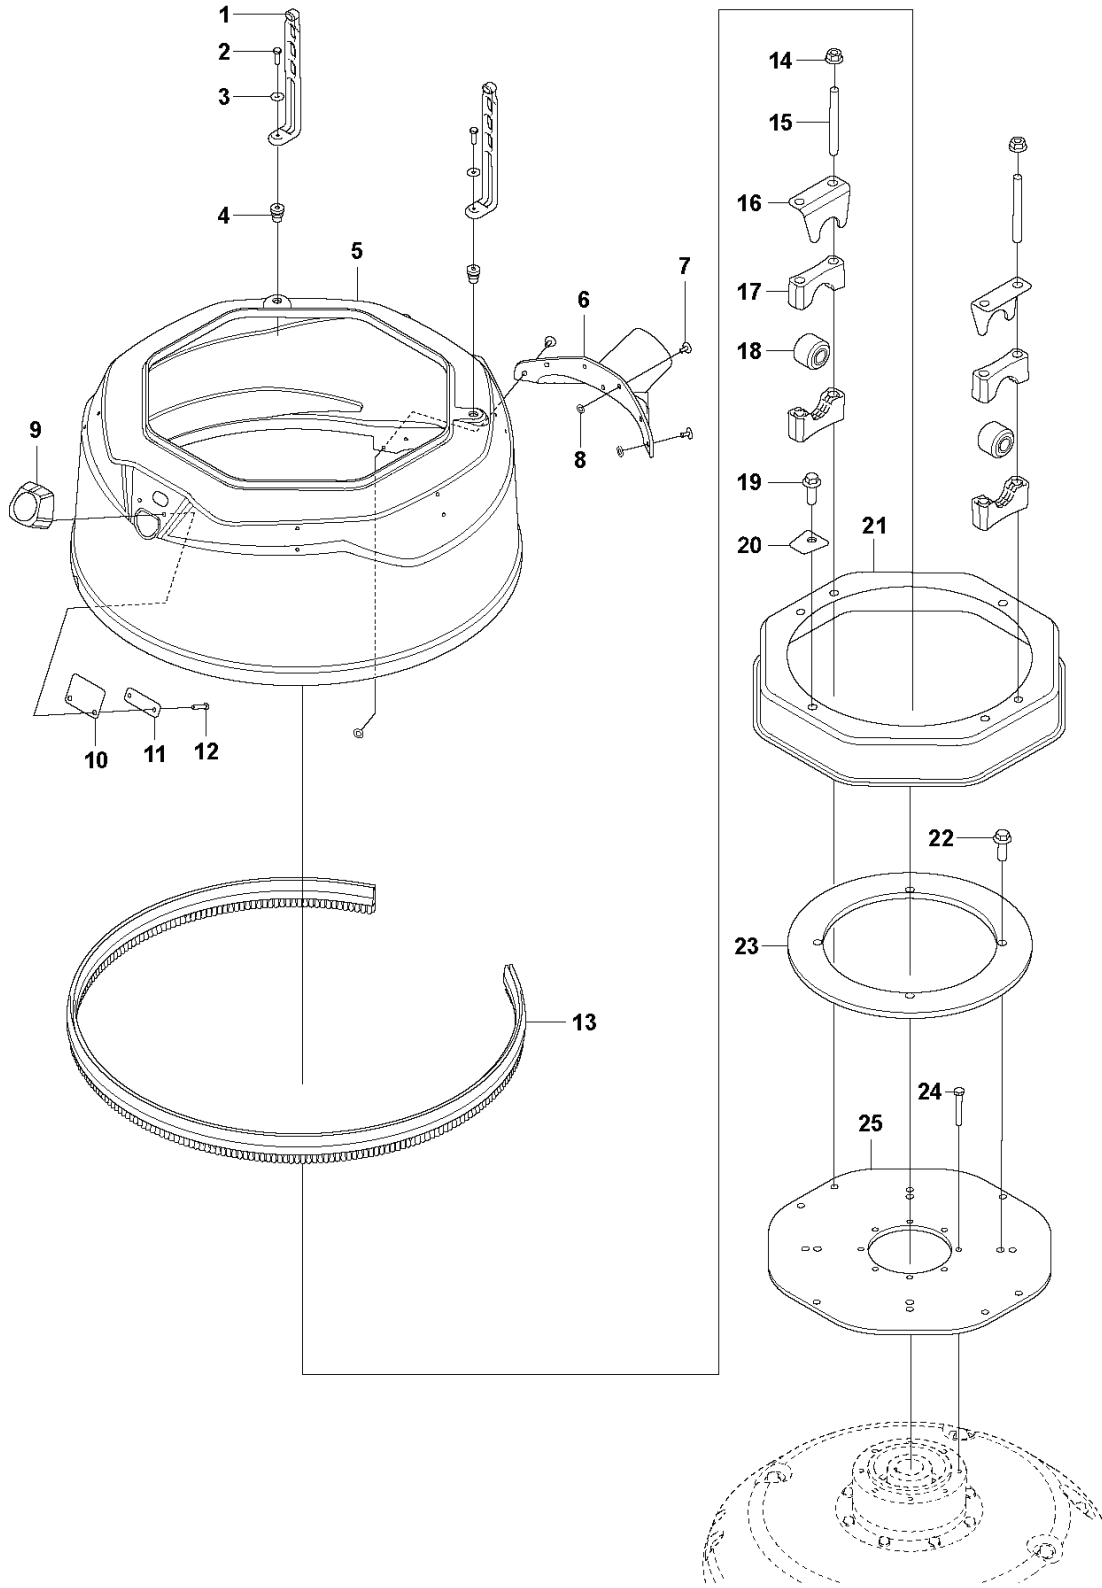

C DURATIQ XP6
GRINDING HEAD, OUTER

REF.	PART NO.	DESCRIPTION	REMARK	QTY.	KIT
1	593486901	STRAP	Rubber strap	2	
2	725237071	SCREW EHHM	M6x20	2	
3	524108701	U-DISC A 6.4	M6	2	
4	593718701	KIT	M6 rubber	2	
5	593763401	COVER	Grinding head cover	1	
6	593631901	NOZZLE	3"	1	
7	593514701	RIVET	Blind rivet 4.8x15 black	7	
8	734114601	WASHER		7	
9	593542201	BRACKET	Mist cover	1	
10	593542501	DECAL	Mist hole cover	1	
11	593536401	SUPPORT PLATE	Mist bracket	1	
12	593514901	SCREW	5x25 TX	2	
13	593446103	STRIP	Brush height 15mm	1	
14	593513901	LOCK NUT	M12 ZP	4	
15	593514501	BOLT	Stud M12x100 8.8	4	
16	598778001	STOP	Suspension Bushing	2	
17	593542001	CLAMP	Suspension	4	
18	593539001	SUSPENSION	Rubber kit	2	
19	595680101	SCREW	M12x35 8.8ZP	1	
20	593538901	COVER	Locking plate	1	
21	595758001	COVER	Cover guide	1	
22	595680101	SCREW	M12x35 8.8ZP	4	
23	597745201	SPACER	Motor spacer seal	1	
24	595679901	SCREW	M8x55 8.8	8	
25	595758101	MOTOR		1