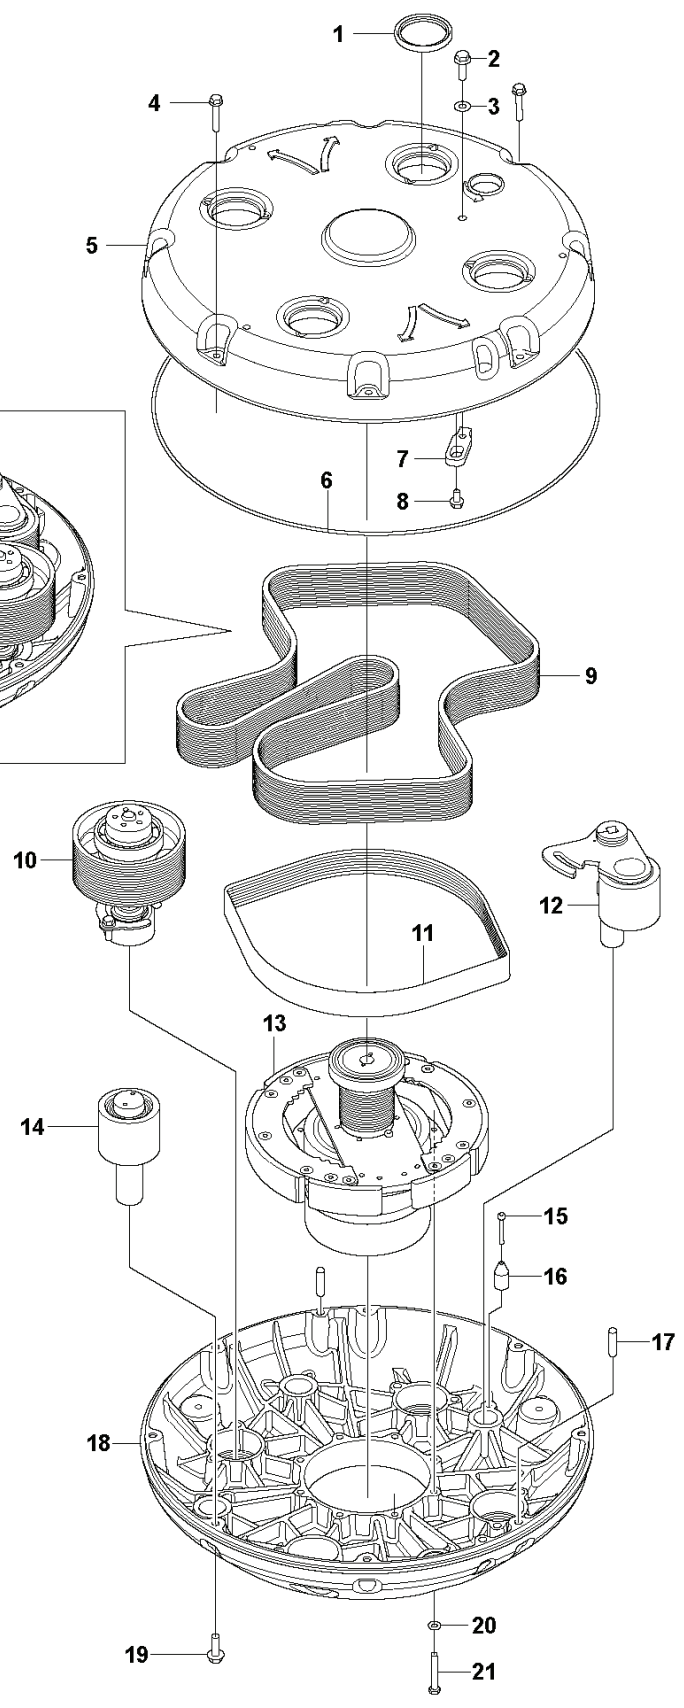

E DURATIQ XP6
GRINDING HEAD, INTERNAL

REF.	PART NO.	DESCRIPTION	REMARK	QTY.	KIT
1	593487201	RADIAL SEAL	60x75x8	4	
2	593964101	SCREW	M10x30	1	
3	593964201	WASHER	Copper washer, 10x20x1	1	
4	593513701	SCREW	M8x45	8	
5	595760001	HOUSING	X6 bottom	1	
6	593487101	O-RING	L1800 Ø2.4	1	
7	593538101	TENSIONER	Tensioner locking plate	1	
8	593964001	SCREW	M8x16	1	
9	593487301	BELT	Primary belt	1	
10	593543001	SHAFT ASSY		4	
11	593490201	BELT	Secondary belt	1	
12	593543701	BELT TENSIONER		1	
13	597796701	HUB ASSY		1	
14	593718201	KIT		3	
15	593510401	SCREW	MC6S M6x50	1	
16	595713901	TENSIONER	Tensioner Stop	1	
17	595683201	PIN	PIN 10x26	2	
18	595760201	HOUSING		1	
19	585980401	SCREW EHHFM	M6SF M10x30	3	
20	593500401	WASHER	M8	8	
21	595679901	SCREW	M8x55	8