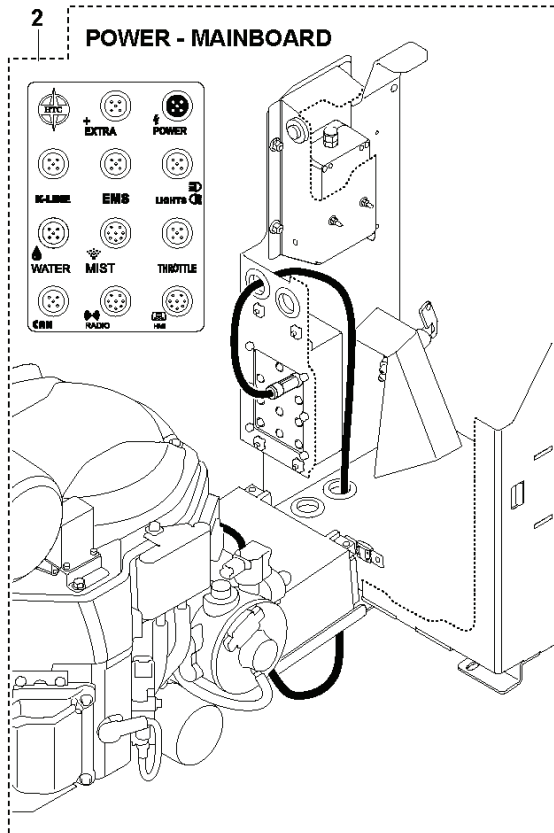

**V DURATIQ XP6
ELECTRICAL WIRING - POWER, K-LINE, EMS**

REF.	PART NO.	DESCRIPTION	REMARK	QTY.	KIT
1	598979001	CABLE ASSY	CABLE KIT - BATTERY - DURATIOXP6	1	
2	598978701	CABLE ASSY	CABLE KIT - POWER MAIN BOARD - DURATIO XP6	1	
3	598978601	CABLE ASSY	CABLE KIT - K-LINE - DURATIO XP6	1	
4	598978501	CABLE ASSY	CABLE KIT - EMS - DURATIO XP6	1