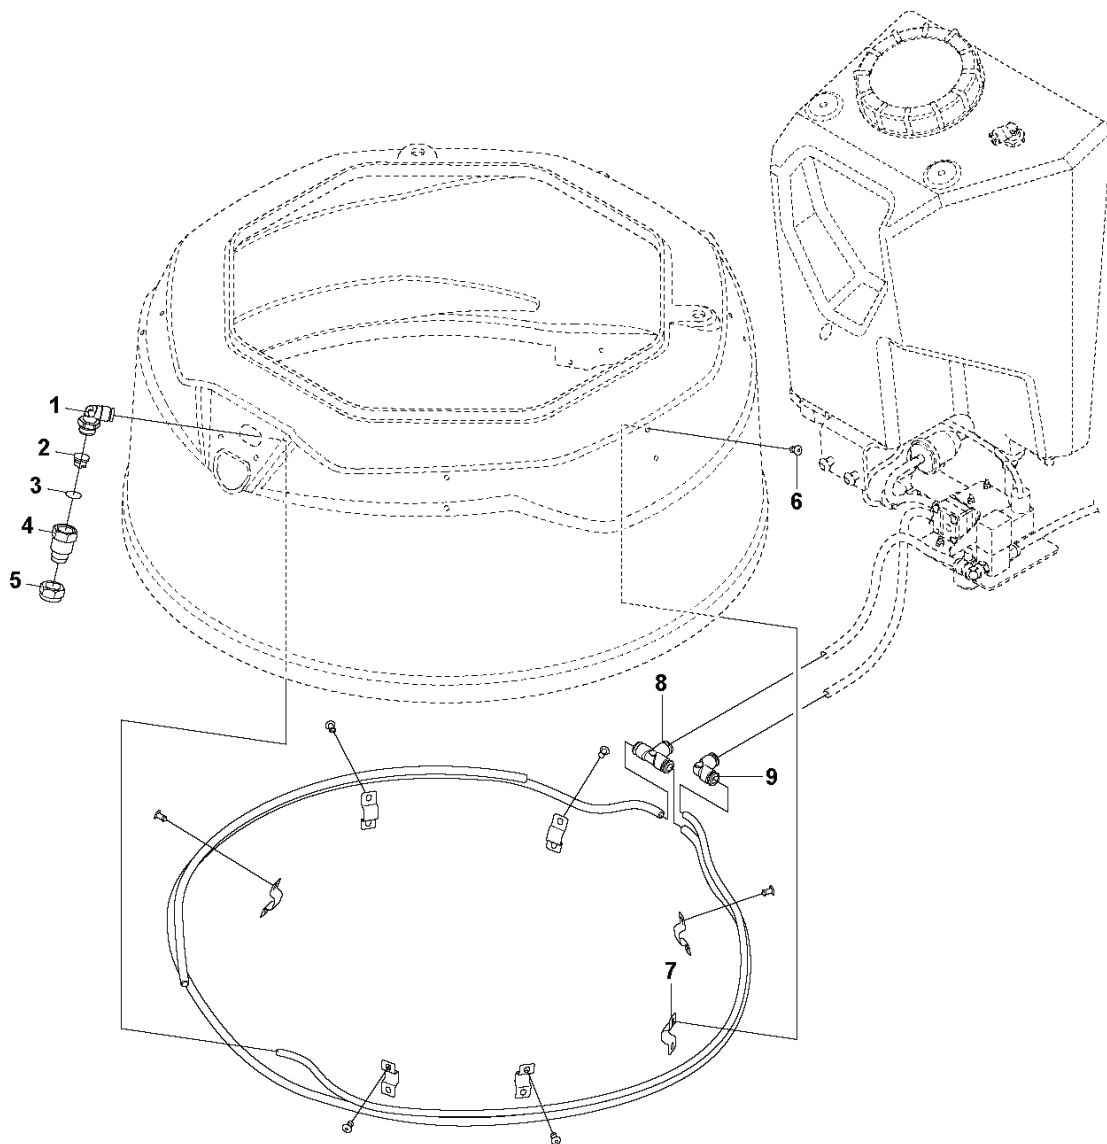

R DURATIQ XP6
MIST SYSTEM, GRINDING HEAD

REF.	PART NO.	DESCRIPTION	REMARK	QTY.	KIT
1	593489801	CONNECTOR		1	
2	593617301	EXTENSION JOINT		1	
3	593489901	FILTER	Filter, 100Mesh	1	
4	593490001	NOZZLE		1	
5	593490101	NUT		1	
6	593514601	RIVET	Blind	14	
7	595746001	CLIP	2xØ8mm	7	
8	593489501	CONNECTOR	T 8	1	
9	593489701	CONNECTOR	Elbow 8	1