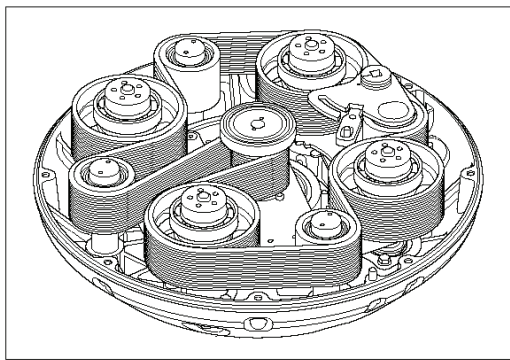

E DURATIQ XP6
GRINDING HEAD, INTERNAL

REF.	PART NO.	DESCRIPTION	REMARK	QTY.	KIT
1	593487201	RADIAL SEAL	60x75x8	4	
2	593964101	SCREW	M10x30	1	
3	593964201	WASHER	Copper washer, 10x20x1	1	
4	593513701	SCREW	M8x45	8	
5	595760001	HOUSING	X6 bottom	1	
6	593487101	O-RING	L1800 Ø2.4	1	
7	593538101	TENSIONER	Tensioner locking plate	1	
8	593964001	SCREW	M8x16	1	
9	593487301	BELT	Primary belt	1	
10	593543001	SHAFT ASSY		4	
11	593490201	BELT	Secondary belt	1	
12	593543701	BELT TENSIONER		1	
13	597796701	HUB ASSY		1	
14	593718201	KIT		3	
15	593510401	SCREW	MC6S M6x50	1	
16	595713901	TENSIONER	Tensioner Stop	1	
17	595683201	PIN	PIN 10x26	2	
18	595760201	HOUSING		1	
19	585980401	SCREW EHHFM	M6SF M10x30	3	
20	593500401	WASHER	M8	8	
21	595679901	SCREW	M8x55	8	