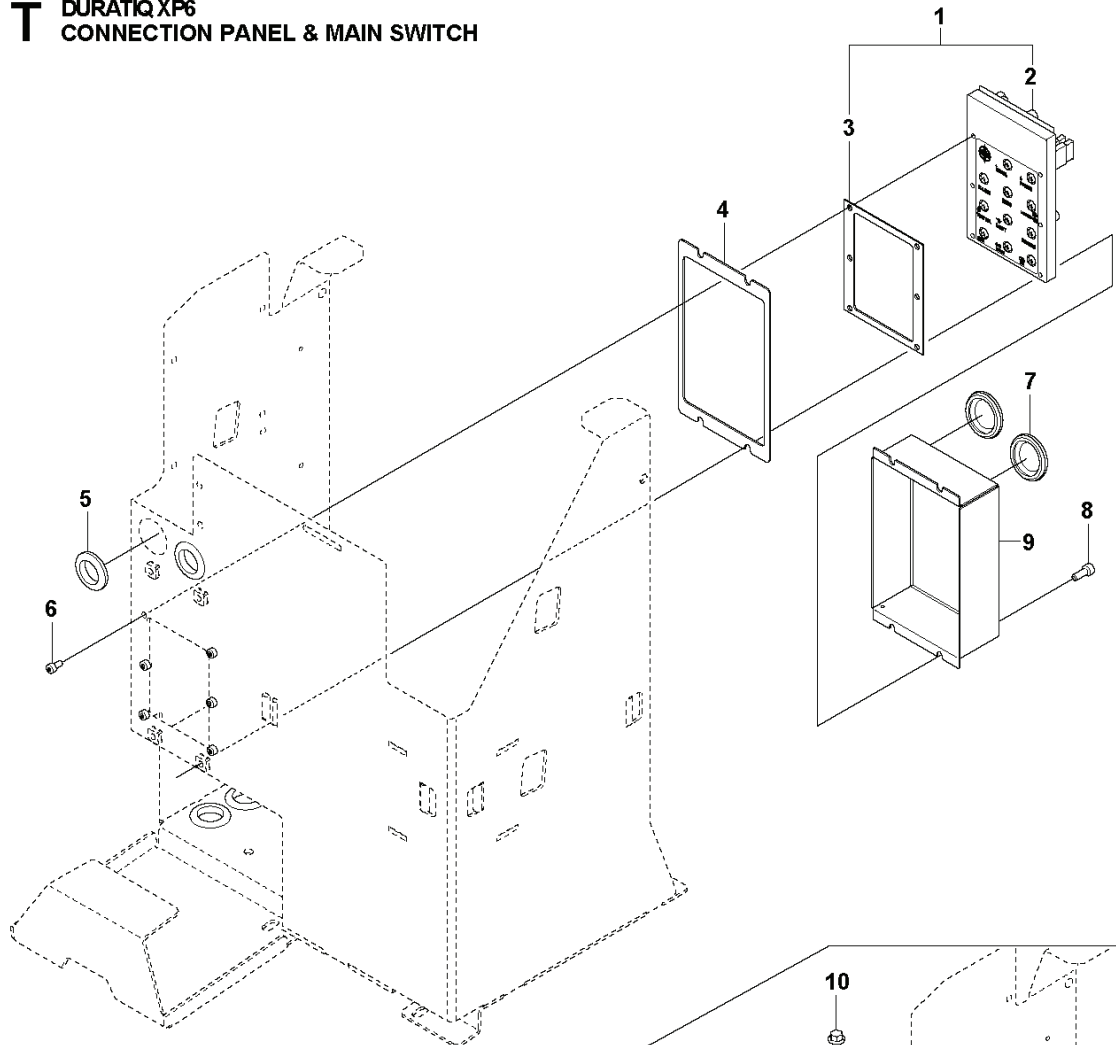

T DURATIQ XP6
CONNECTION PANEL & MAIN SWITCH

REF.	PART NO.	DESCRIPTION	REMARK	QTY.	KIT
1	597998401	ELECTRIC MODULE	Main circuit board	1	
2	598938201	CONTROL BOARD		1	
3	593536301	GASKET	Main circuit board	1	
4	598006501	SEALING	Main board cover	1	
5	595659001	GROMMET		4	
6	593505201	SCREW	M5x10	6	
7	598006001	PLUG		2	
8	725536856	SCREW IHSCM	M6x16	4	
9	598005501	BOX		1	
10	591468501	SCREW	M6x12	3	
11	598444601	BRACKET	Battery bracket	1	
12	596608701	BATTERY	12V 20Ah	1	
13	598685201	FUSE	100A M8	1	
14	503220006	HEXAGON NUT	M6	2	
15	598005901	BRACKET	Main switch bracket	1	
16	594896801	SWITCH	Battery master	1	
17	725537265	SCREW IHSCM	M6x25	2	