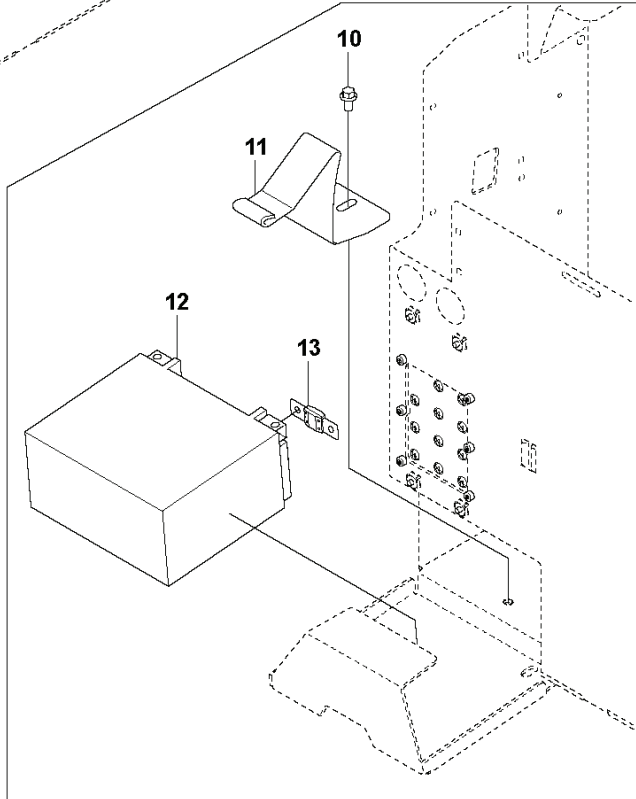

DURATIQ XP6, 2020-06

SPARE PARTS LIST

J DURATIQ XP6
CHASSIS

REF.	PART NO.	DESCRIPTION	REMARK	QTY.	KIT
1	593513501	SCREW	M8x20	2	
2	595680501	SCREW	m3x8,8	2	
3	593491701	MAGNET	Ø16x4,5	2	
4	595759001	COVER	Cover locking plate	1	
5	593486501	PISTON	LEVER INDEXING PLUNGER M16 Ø10	1	
6	599272001	HANDLE	HANDLE ADJUSTMENT PLATE 6/8	1	
7	576645703	NUT	Nut flange with nylon ring	2	
8	595681201	SCREW	M16x55	2	
9	535475240	SCREW EHHFM	M6x40	2	
10	593538501	COUNTERWEIGHT	fixing block	4	
11	595681301	SCREW	M12x20	6	
12	593513901	LOCK NUT	M12	4	
13	593630401	SCREW	M12x45	4	
14	593513801	SCREW	M10x25	6	
15	593538601	COUNTERWEIGHT	block front	2	
16	595711001	HUB		2	
17	593489301	WHEEL	Ø360x85	2	
18	595681301	SCREW	M12x20	8	
19	504750202	SCREW IHANM	M 8 X 20 10.9 ZPB	1	
20	598842501	BRACKET		1	
21	522919401	LOCK NUT	M8	1	
22	589669104	CLIP		1	
23	589669103	CLIP	M6/Ø14	1	
24	504750202	SCREW IHANM	M 8 X 20 10.9 ZPB	2	
25	595757901	CHASSIS	Weldment	1	

T DURATIQ XP6
CONNECTION PANEL & MAIN SWITCH

REF.	PART NO.	DESCRIPTION	REMARK	QTY.	KIT
1	597998401	ELECTRIC MODULE	Main circuit board	1	
2	598938201	CONTROL BOARD		1	
3	593536301	GASKET	Main circuit board	1	
4	598006501	SEALING	Main board cover	1	
5	595659001	GROMMET		4	
6	593505201	SCREW	M5x10	6	
7	598006001	PLUG		2	
8	725536856	SCREW IHSCM	M6x16	4	
9	598005501	BOX		1	
10	591468501	SCREW	M6x12	3	
11	598444601	BRACKET	Battery bracket	1	
12	596608701	BATTERY	12V 20Ah	1	
13	598685201	FUSE	100A M8	1	
14	503220006	HEXAGON NUT	M6	2	
15	598005901	BRACKET	Main switch bracket	1	
16	594896801	SWITCH	Battery master	1	
17	725537265	SCREW IHSCM	M6x25	2	