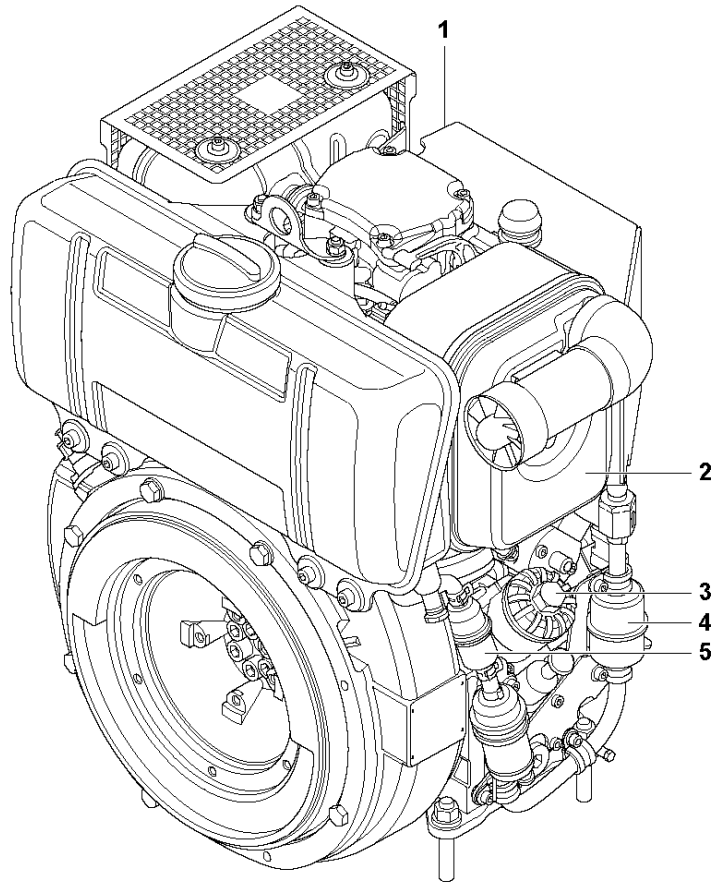

ENGINE - HATZ - ELECTRIC START - EPA LG 504 / 504 EPA, 967855501, 967855502, 967855503, 967855504, 967855505, 967855506, 967855507, 967855508, 967855509, 967855510, 967855511, 967855512, 967855521, 967855522, 967855523, 2022-06

AC LG 504 HATZ 1D90 E EPA
ENGINE

ENGINE - HATZ - ELECTRIC START - EPA LG 504 / 504 EPA, 967855501, 967855502, 967855503, 967855504, 967855505, 967855506, 967855507, 967855508, 967855509, 967855510, 967855511,

Ref	Part No	Description	Remark	QTY KIT
1	529 60 57-01	ENGINE		1
2	594 30 54-01	AIR FILTER		1
3	594 30 24-01	OIL FILTER		1
4	536887801	TBD		1
5	536887701	TBD		1