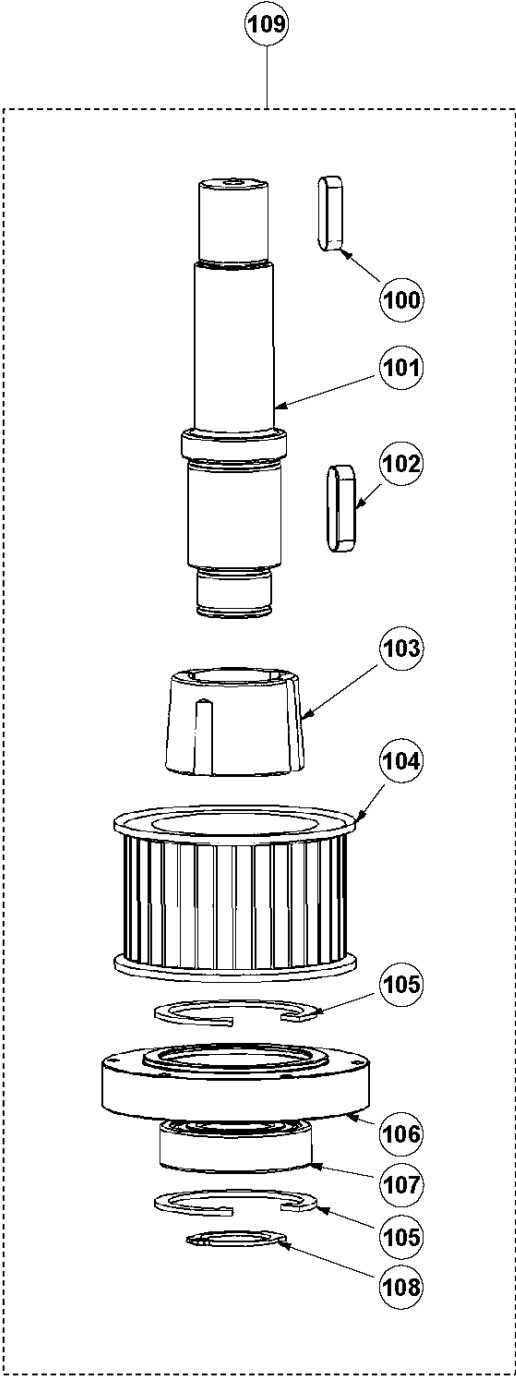

BMG 555P
DRIVE PULLEY

DRIVING PULLEY

BMG 555P, 2022-04

Ref	Part No	Description	Remark	QTY KIT
100	533 90 54-01	HEX KEY	HEX KEY	1
101	535 14 79-01	AXLE	AXLE	1
102	533 37 41-01	KEY	KEY	1
103	533 25 97-01	BUSHING	BUSHING	1
104	535 65 40-01	UNIT	UNIT	1
105	533 29 22-01	RETAINER RING	RETAINER RING	1
106	535 09 43-01	HOUSING	HOUSING	1
107	533 70 37-01	BEARING	BEARING	1
108	533 33 28-01	CIRCLIP	CIRCLIP	1