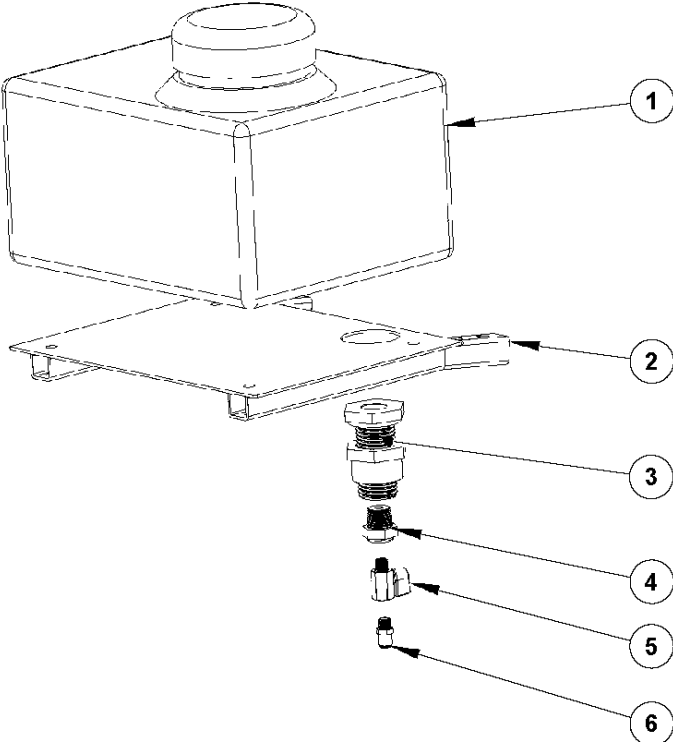

BMG 555P
WATER TANK ASSEMBLY

WATER TANK

BMG 555P, 2022-04

Ref	Part No	Description	Remark	QTY KIT
1	533 21 91-01	TANK	TANK	1
2	533 36 93-01	MOUNT	MOUNT	1
3	533 25 34-01	TANK	TANK	1
4	533 38 73-01	BUSHING	BUSHING	1
5	533 34 58-01	TANK	TANK	1
6	533 38 79-01	FITTINGS	FITTINGS	1
7	533 39 69-01	GASKET	GASKET	2
8	533 37 95-01	HOSE	HOSE	1
9	533 21 69-01	TANK	TANK	4