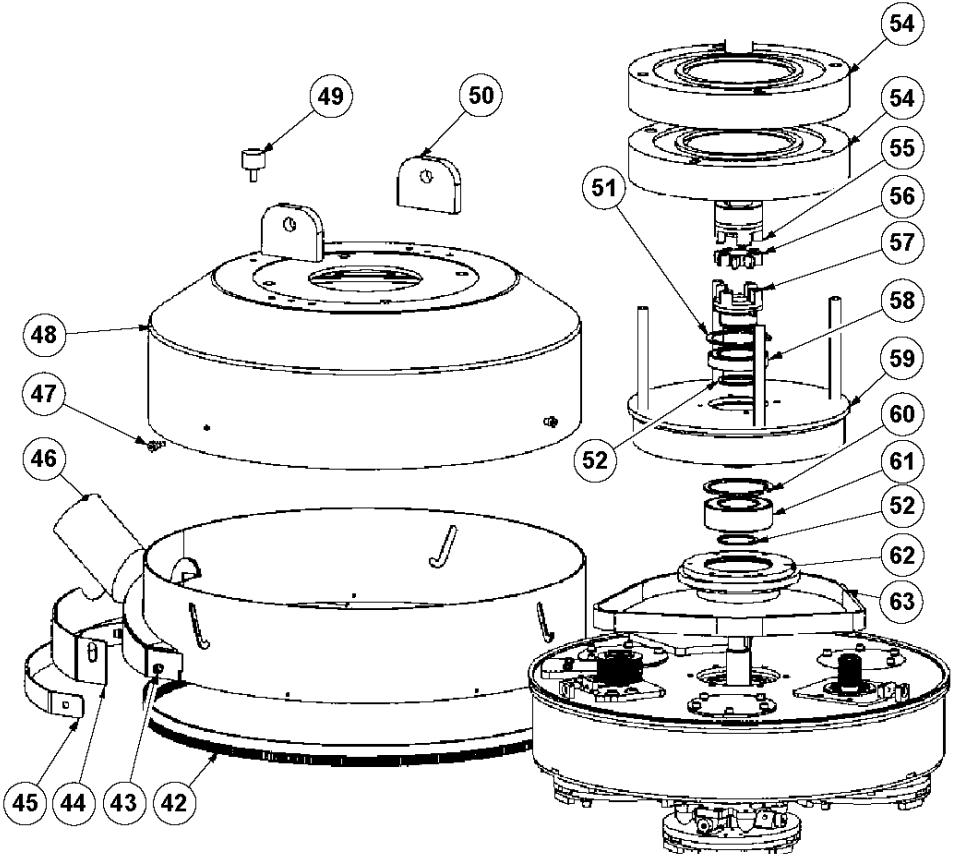

BMG 555P
HEAD ASSEMBLY

GRINDING HEAD

BMG 555P, 2022-04

Ref	Part No	Description	Remark	QTY KIT
42	534 88 85-01	BRUSH	BRUSH	1
43	534 69 27-01	CAP	CAP	4
44	533 75 28-01	SEAL	SEAL	1
45	533 50 25-01	STRIP	STRIP	1
46	533 42 23-01	SHROUD	SHROUD	1
47	900 00 00-02	DUMMY PART	DUMMY PART	1
48	533 65 32-01	PROTECTIVE COVER	PROTECTIVE COVER	1
49	533 26 76-01	BUMPER	BUMPER	1
50	533 02 71-01	HOLDER	HOLDER	2
51	533 34 40-01	CIRCLIP	CIRCLIP	1
52	533 22 05-01	RING	RING	2
53	533 01 85-01	MOTOR	MOTOR	1
54	534 57 52-01	BLOCK	BLOCK	1
54	535 91 34-01	BLOCK	BLOCK	2
56	535 37 86-01	CLUTCH	CLUTCH	1
57	535 34 32-01	COUPLING	COUPLING	1
58	533 21 85-01	BEARING	BEARING	1
59	534 69 90-01	PULLEY	PULLEY	1
60	533 37 11-01	RING	RING	1
61	535 35 75-01	BEARING	BEARING	1
62	534 38 63-01	BEARING HOUSING	BEARING HOUSING	1
63	533 61 61-01	POLY-V BELT	POLY-V BELT	1