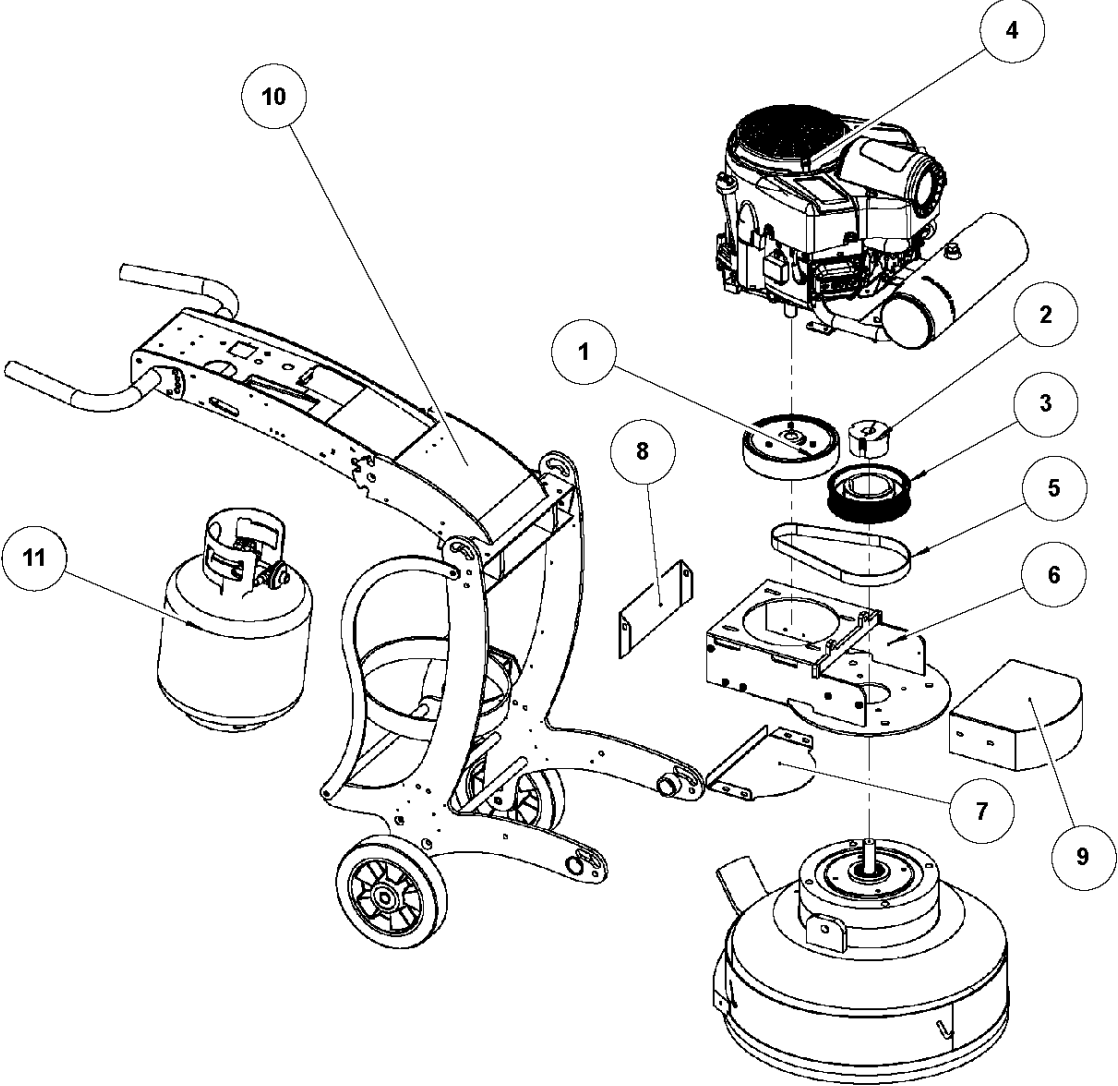

SPARE PARTS LIST

SURFACE PREPARATION EQUIPMENT

BMG 555P, 2022-04

BMG 555P
FRAME, COMPLETE

Ref	Part No	Description	Remark	QTY KIT
1	533 08 84-01	CLUTCH	CLUTCH	1
2	533 36 95-01	BUSHING	BUSHING	1
3	533 46 29-01	SPROCKET	SPROCKET	1
4	533 39 50-01	ENGINE	ENGINE	1
5	533 13 15-01	BELT	BELT	1
6	533 28 85-01	MOUNTING BRACKET	MOUNTING BRACKET	1
7	533 73 08-01	BELT GUARD	BELT GUARD	1
8	534 08 61-01	BELT GUARD	BELT GUARD	1
9	535 10 51-01	BELT GUARD	BELT GUARD	1
10	535 19 12-01	MOUNTING BRACKET	MOUNTING BRACKET	1
11	533 95 59-01	TANK	TANK	1
12	533 59 60-01	ELECTRONIC BOX	ELECTRONIC BOX	2
13	533 34 33-01	SHAFT	SHAFT	2
14	533 70 99-01	RING	RING	2
15	533 00 75-01	WHEEL	WHEEL	2
16	533 23 60-01	PLATE	PLATE	2
17	535 02 54-01	DECAL	DECAL	2
18	535 22 76-01	FRAME	FRAME	1
19	533 24 88-01	SHAFT	SHAFT	4
20	533 64 30-01	BUSHING	BUSHING	2
21	533 24 33-01	SPRING	SPRING	2
22	533 29 75-01	BOLT	BOLT	2
23	533 35 69-01	FRAME	FRAME	1
24	533 31 42-01	BRACKET	BRACKET	1
25	533 40 06-01	STIFFENER	STIFFENER	1
26	535 67 67-01	SPACER	SPACER	1
27	533 75 10-01	LIGHT	LIGHT	1
28	535 96 26-01	KEY	KEY	1
29	535 14 65-01	CABLE	CABLE	1
30	535 14 66-01	CABLE	CABLE	1
31	533 72 20-01	WASHER	WASHER	1
32	533 60 46-01	WHEEL	WHEEL	2