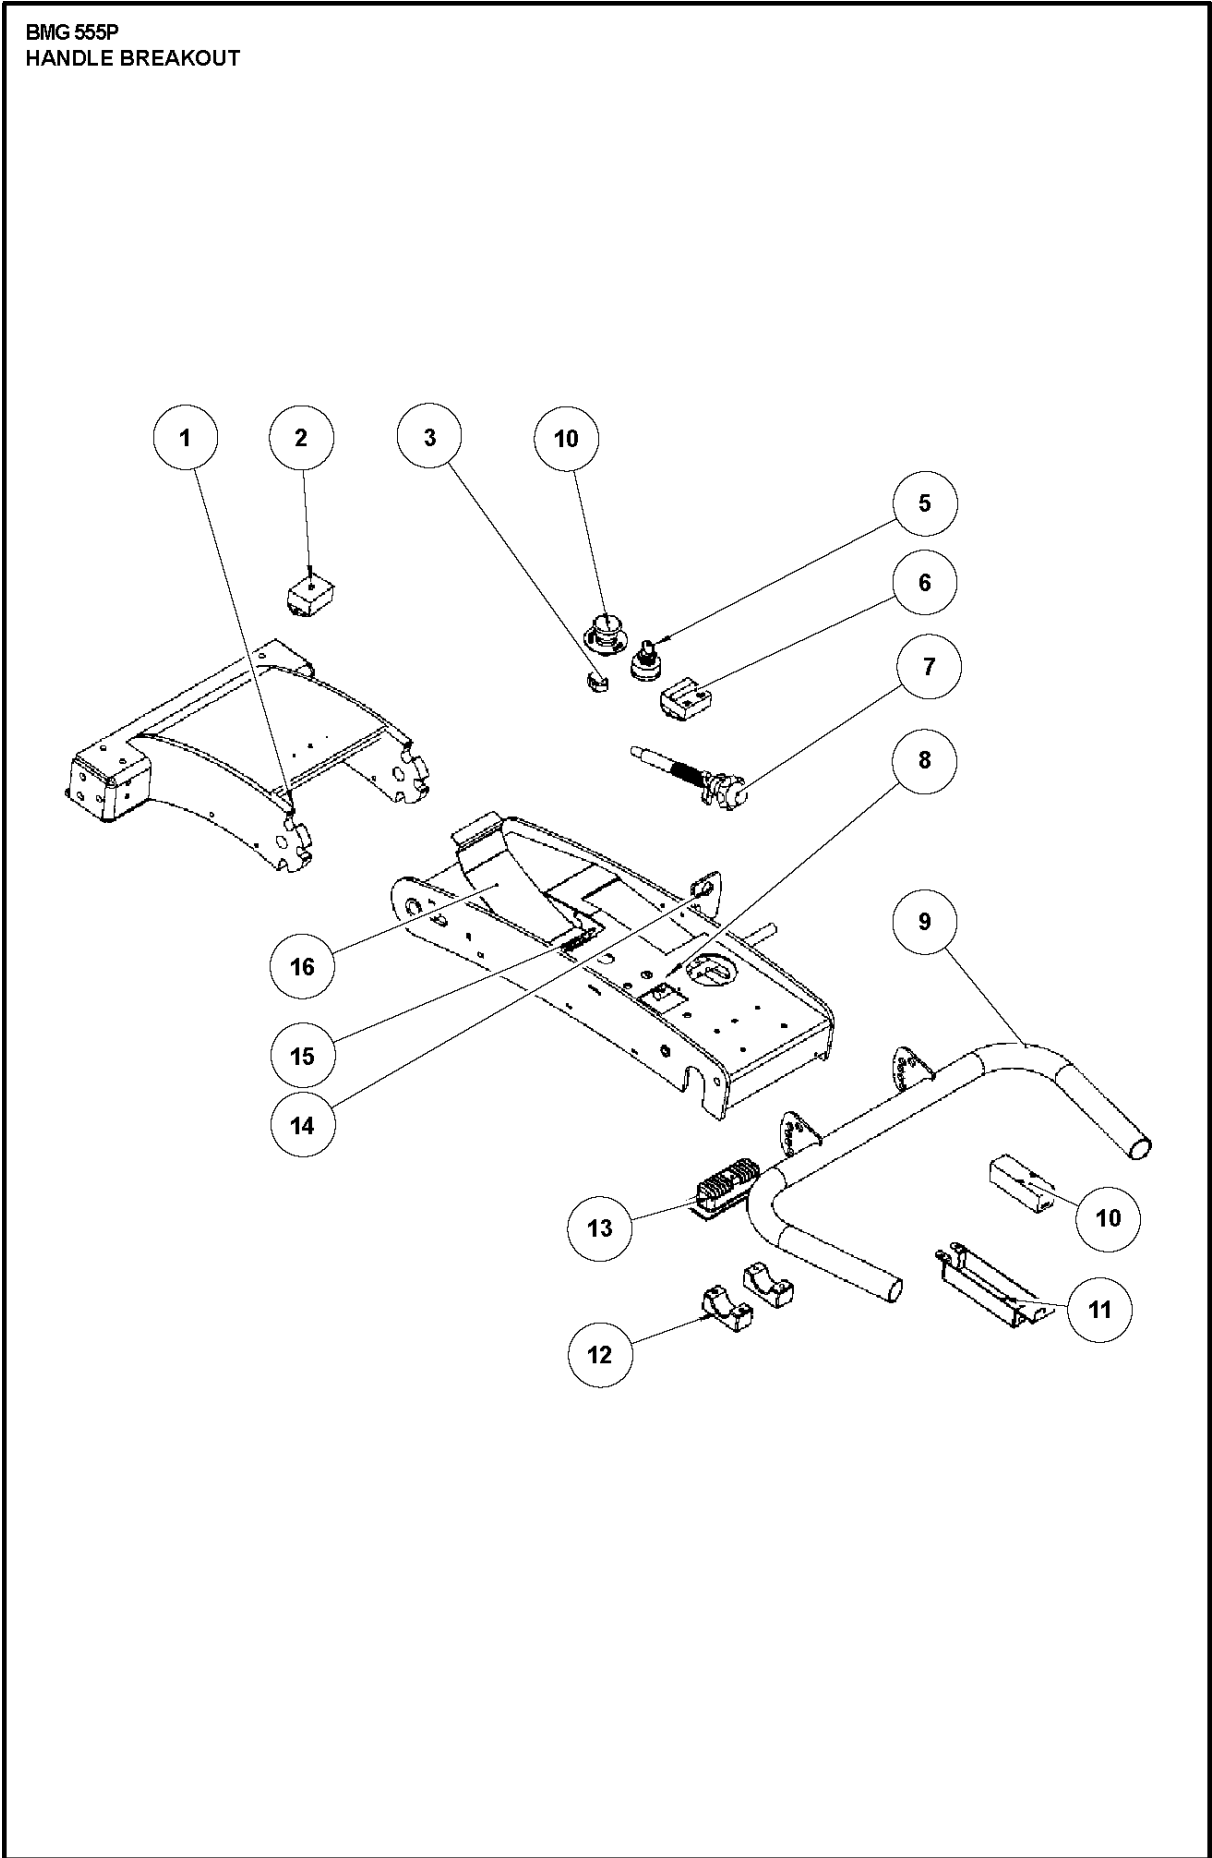

SPARE PARTS LIST

SURFACE PREPARATION EQUIPMENT

BMG 555P, 2022-04

BMG 555P
FRAME, COMPLETE

Ref	Part No	Description	Remark	QTY KIT
1	533 08 84-01	CLUTCH	CLUTCH	1
2	533 36 95-01	BUSHING	BUSHING	1
3	533 46 29-01	SPROCKET	SPROCKET	1
4	533 39 50-01	ENGINE	ENGINE	1
5	533 13 15-01	BELT	BELT	1
6	533 28 85-01	MOUNTING BRACKET	MOUNTING BRACKET	1
7	533 73 08-01	BELT GUARD	BELT GUARD	1
8	534 08 61-01	BELT GUARD	BELT GUARD	1
9	535 10 51-01	BELT GUARD	BELT GUARD	1
10	535 19 12-01	MOUNTING BRACKET	MOUNTING BRACKET	1
11	533 95 59-01	TANK	TANK	1
12	533 59 60-01	ELECTRONIC BOX	ELECTRONIC BOX	2
13	533 34 33-01	SHAFT	SHAFT	2
14	533 70 99-01	RING	RING	2
15	533 00 75-01	WHEEL	WHEEL	2
16	533 23 60-01	PLATE	PLATE	2
17	535 02 54-01	DECAL	DECAL	2
18	535 22 76-01	FRAME	FRAME	1
19	533 24 88-01	SHAFT	SHAFT	4
20	533 64 30-01	BUSHING	BUSHING	2
21	533 24 33-01	SPRING	SPRING	2
22	533 29 75-01	BOLT	BOLT	2
23	533 35 69-01	FRAME	FRAME	1
24	533 31 42-01	BRACKET	BRACKET	1
25	533 40 06-01	STIFFENER	STIFFENER	1
26	535 67 67-01	SPACER	SPACER	1
27	533 75 10-01	LIGHT	LIGHT	1
28	535 96 26-01	KEY	KEY	1
29	535 14 65-01	CABLE	CABLE	1
30	535 14 66-01	CABLE	CABLE	1
31	533 72 20-01	WASHER	WASHER	1
32	533 60 46-01	WHEEL	WHEEL	2