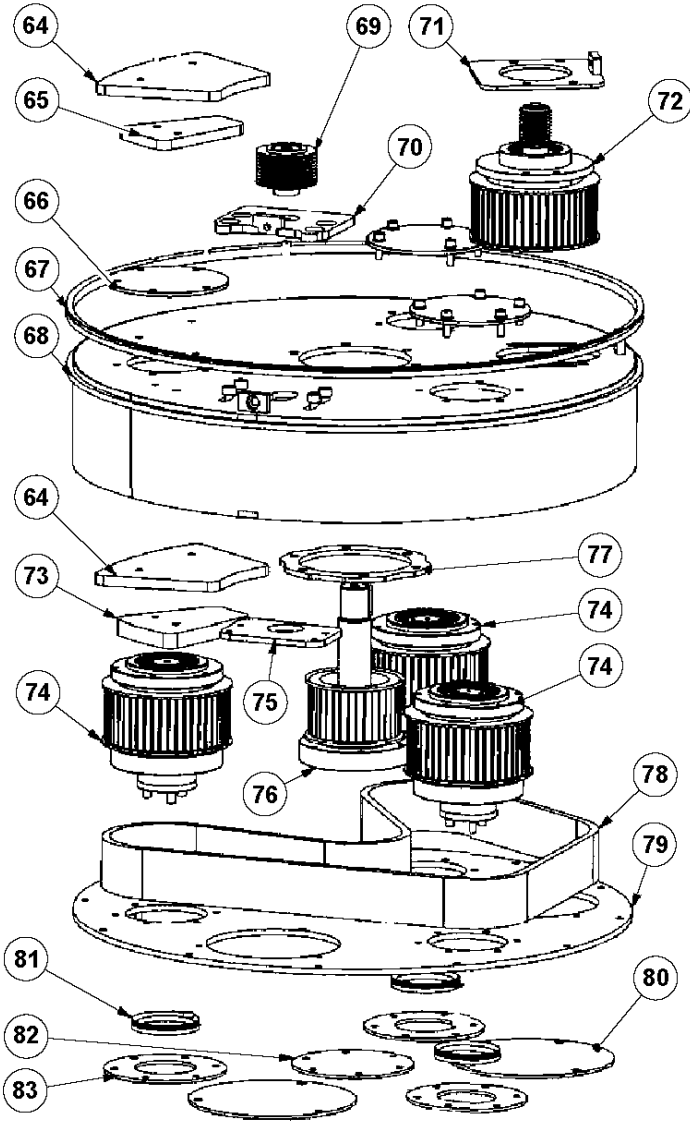

BMG 555P
UPPER & LOWER DRIVE SYSTEM

DRIVE UNIT

BMG 555P, 2022-04

Ref	Part No	Description	Remark	QTY KIT
64	535 08 65-01	PLATE	PLATE	2
65	535 08 66-01	PLATE	PLATE	1
66	535 22 65-01	PLUG	PLUG	3
67	533 37 57-01	SEAL	SEAL	1
68	533 04 32-01	HOUSING	HOUSING	1
69	533 50 30-01	PULLEY	PULLEY	1
70	534 41 53-01	COVER	COVER	1
71	535 15 79-01	PLATE	PLATE	1
72	533 66 24-01	PULLEY	PULLEY	1
73	535 91 35-01	PLATE	PLATE	1
74	533 41 34-01	PULLEY	PULLEY	3
75	535 25 40-01	RING	RING	1
76	533 54 57-01	PULLEY	PULLEY	1
77	533 06 22-01	RING	RING	1
78	534 06 93-01	BELT	BELT	1
79	535 20 98-01	PLATE	PLATE	1
80	533 45 96-01	COVER	COVER	2
81	533 70 69-01	SEAL	SEAL	3
82	535 15 44-01	COVER	COVER	1
83	534 76 28-01	PLATE	PLATE	3