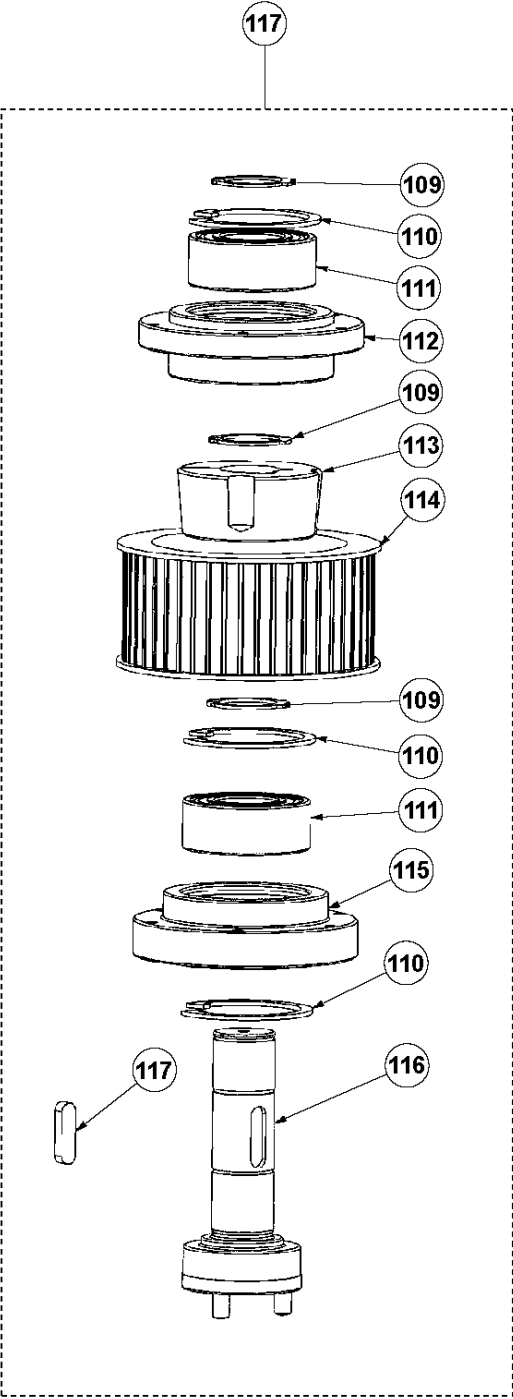

BMG 555P
PULLEY

PULLEY

BMG 555P, 2022-04

Ref	Part No	Description	Remark	QTY KIT
109	533 33 28-01	CIRCLIP	CIRCLIP	3
110	533 29 22-01	RETAINER RING	RETAINER RING	3
111	533 79 44-01	BEARING	BEARING	2
112	535 09 51-01	BEARING HOUSING	BEARING HOUSING	1
113	533 60 59-01	BUSHING	BUSHING	1
114	535 36 39-01	PULLEY	PULLEY	1
115	533 24 78-01	BEARING HOUSING	BEARING HOUSING	1
116	534 30 28-01	AXLE	AXLE	1
117	533 90 54-01	HEX KEY	HEX KEY	1