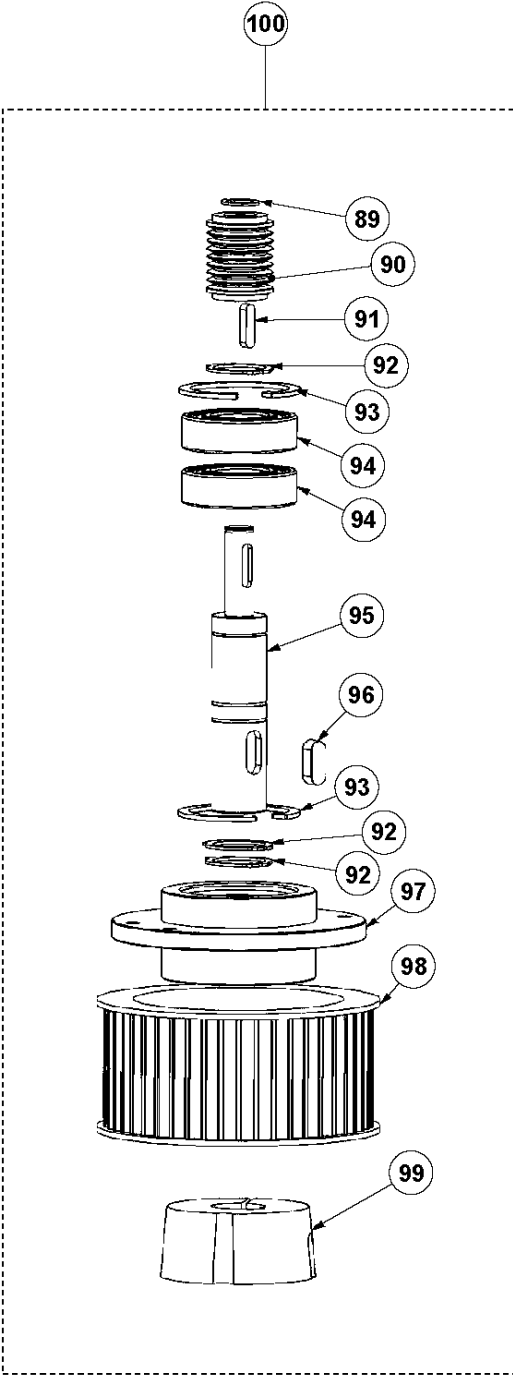

Ref	Part No	Description	Remark	QTY KIT
1	535 19 12-01	MOUNTING BRACKET	MOUNTING BRACKET	1
2	534 02 41-01	SENSOR	SENSOR	1
3	533 36 94-01	SWITCH	SWITCH	1
4	533 38 29-01	STOP	STOP	1
5	533 71 35-01	IGNITION SWITCH	IGNITION SWITCH	1
6	533 82 90-01	METER	METER	1
7	533 45 37-01	CABLE	CABLE	1
8	535 21 07-01	FRAME	FRAME	1
9	535 24 75-01	HANDLE	HANDLE	1
10	533 88 94-01	SWITCH	SWITCH	1
11	533 27 61-01	SWITCH	SWITCH	1
12	533 76 77-01	PIPE CLAMP	PIPE CLAMP	1
13	533 37 16-01	LIGHT	LIGHT	4
14	533 40 81-01	BRACKET	BRACKET	1
15	534 76 86-01	PLUG	PLUG	1
16	533 23 41-01	KEY	KEY	1
17	533 42 91-01	PLATE	PLATE	1
18	533 95 87-01	PLATE	PLATE	1
19	533 28 09-01	HANDLE	HANDLE	1
20	535 23 09-01	STRIP	STRIP	1
21	533 23 82-01	WIRE	WIRE	1
22	533 37 62-01	HANDLE	HANDLE	1
23	533 23 89-01	SPRING	SPRING	1
24	533 23 95-01	EYE BOLT	EYE BOLT	1
25	533 23 37-01	SHAFT	SHAFT	1
26	533 28 71-01	SPRING	SPRING	2
27	533 22 59-01	SPRING	SPRING	2
28	536988901	TBD	BOX	1
29	533 78 12-01	BATTERY	BATTERY	1
30	536989001	TBD	BAR	1
31	533 28 91-01	KEY	KEY	1
32	533 76 25-01	UNIT	UNIT	1
33	534 07 63-01	SPACER	SPACER	2
34	533 35 23-01	STOP	STOP	1
35	533 94 62-01	SWITCH	SWITCH	1
36	533 40 36-01	STOP	STOP	1

BMG 555P
TENSION PULLEY ASSEMBLY

PULLEY

BMG 555P, 2022-04

Ref	Part No	Description	Remark	QTY KIT
84	533 11 97-01	PULLEY	PULLEY	1
85	533 72 29-01	RETAINER RING	RETAINER RING	1
86	533 72 28-01	RETAINER RING	RETAINER RING	2
87	533 11 11-01	BEARING	BEARING	2
88	535 25 39-01	AXLE	AXLE	1

BMG 555P
TENSION PULLEY ASSEMBLY

PULLEY ASSY

BMG 555P, 2022-04

Ref	Part No	Description	Remark	QTY KIT
89	900 00 00-02	DUMMY PART	DUMMY PART	1
90	533 06 35-01	PULLEY	PULLEY	1
91	900 00 00-02	DUMMY PART	DUMMY PART	1
92	533 91 42-01	RETAINER RING	RETAINER RING	3
93	533 21 83-01	CIRCLIP	CIRCLIP	2
94	900 00 00-02	DUMMY PART	DUMMY PART	2
95	533 36 61-01	AXLE	AXLE	1
96	533 29 34-01	KEY	KEY	1
97	535 09 57-01	BEARING HOUSING	BEARING HOUSING	1
98	535 36 39-01	PULLEY	PULLEY	1
99	533 10 96-01	LOCK	LOCK	1