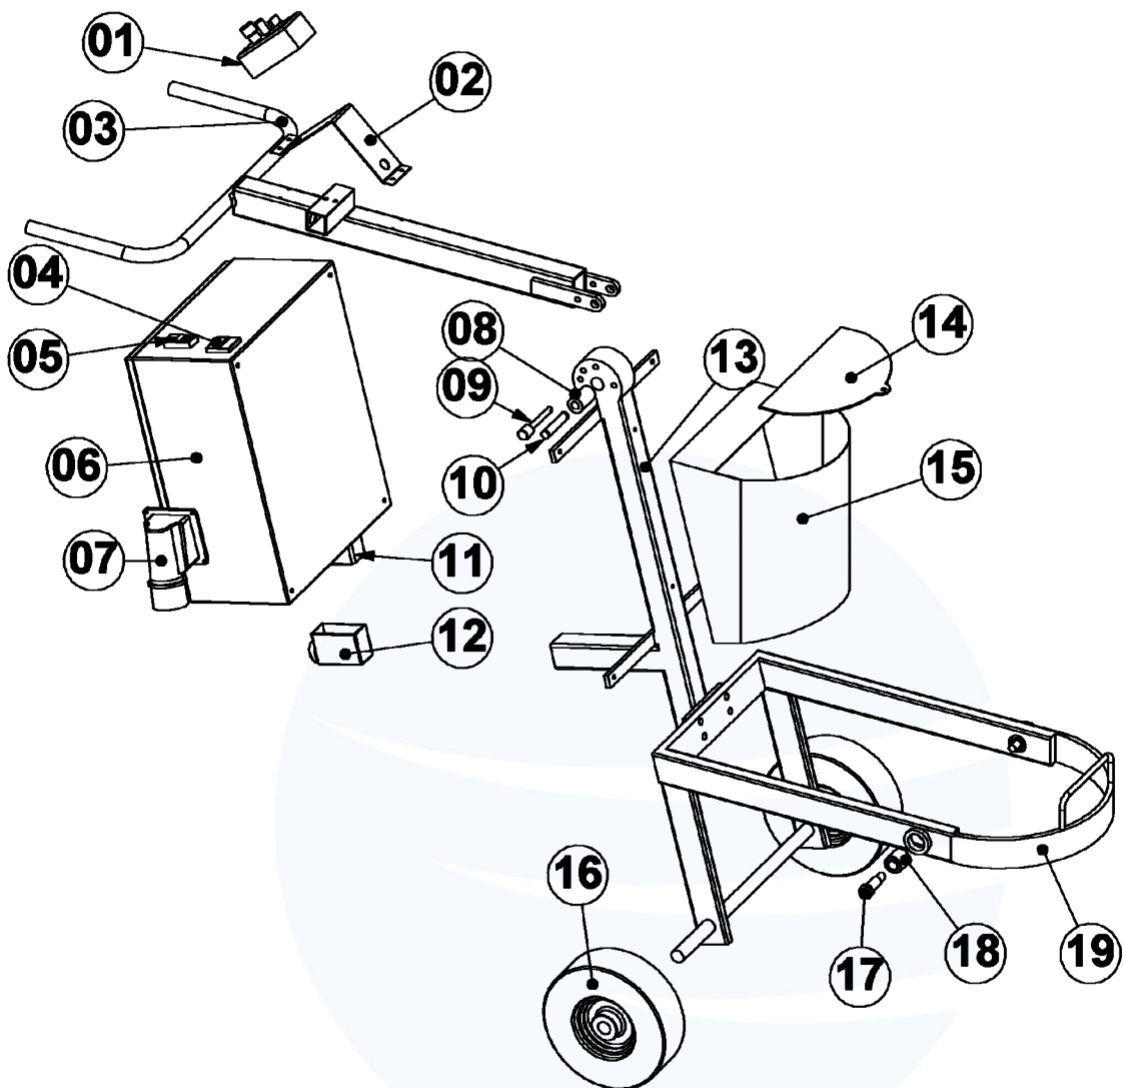

1. Spare parts
Frame complete

info@blastrac.eu

Item	Part number	HQV Part number	Description	Remarks	Qty.
1	BG11926	-	Start/stop box complete		1
	E01543	533749201	Emergency stop button		1
	BG001501	-	Speed control switch		1
	E01323	533403101	Left/right switch		1
2	BG005350	-	Bracket		1
3	BG005841	-	Steer		1
4	E01567	533697101	Hour counter		1
5	BG006081	-	On/off button		1
6	BG007243	-	Electro box complete		1
7	BG11921	534542901	Electrical inlet 3x400V		1
8	BG11843	-	Bush		1
9	BG11750	533414601	Pin		1
10	BE0674	533885801	Pin		1
11	BG001507	533933901	Connector		1
12	BG001512	-	Plug		1
13	BG007232	-	Frame for power box		1
14	BG007273	-	Box cover		1
15		-	Toolbox		1
16	BG11850	-	Wheel		2
17	BG11752	533725301	Hinge bolt		2
18	BG11846	535353001	Megi bush		2
19	BG007231	-	Lower frame		1

info@blastrac.eu