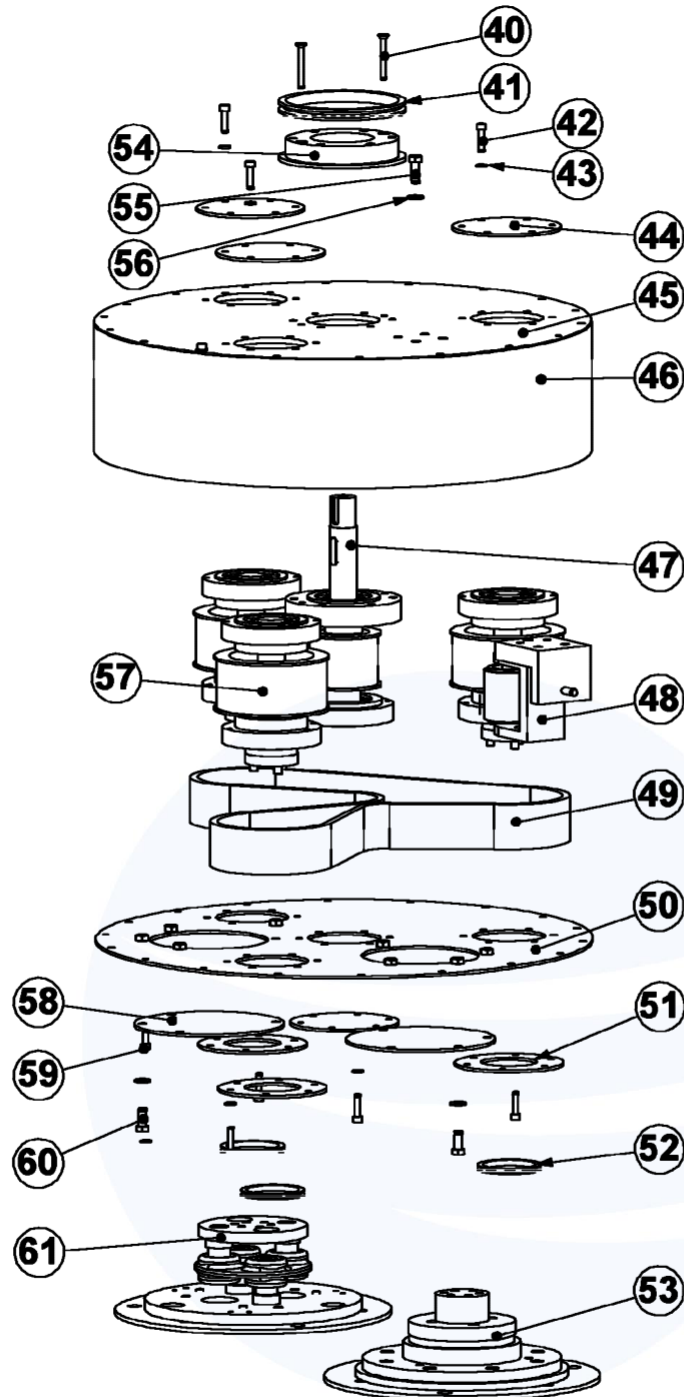

Lower part

info@blastrac.eu

Item	Part number	HQV Part number	Description	Remarks	Qty.
40	BE0617	534073001	M6x50 hexagon countersunk scr.	DIN7991	2
41	BG11849	533587401	V-seal		1
42	BE0188	533766501	M6x25 hexagon socket head scr.	DIN912	42
43	BE0016	533481901	M6 washer	DIN125-1A	78
44	BG005827	535154401	Cover		3
45	BG005823	-	Upper plate		1
46	BG005822	-	Housing		1
47		-	Centre axle		1
48		-	Lower tension pulley		1
49	BG11905	534069301	Lower belt		1
50	BG005824	534675801	Lower plate		1
51	BG005826	533213701	Ring		3
52	BG11797	533706901	V-seal		3
53		-	Buffer plate for grinding		3
54	BG005814	534815801	Ring		1
55	BE0030	533356201	M8x25 hexagon bolt	DIN933	2
56	BE0003	533808601	M8 washer	DIN125-1A	10
57		-	Pulley		3
58	BG005850	-	Inspection cover		2
59	BE0035	533367201	M6x16 hexagon socket head scr.	DIN912	36
60	BE0009	534694701	M8x20 hexagon bolt	DIN933	8
61		-	Buffer plate for polishing		3

info@blastrac.eu