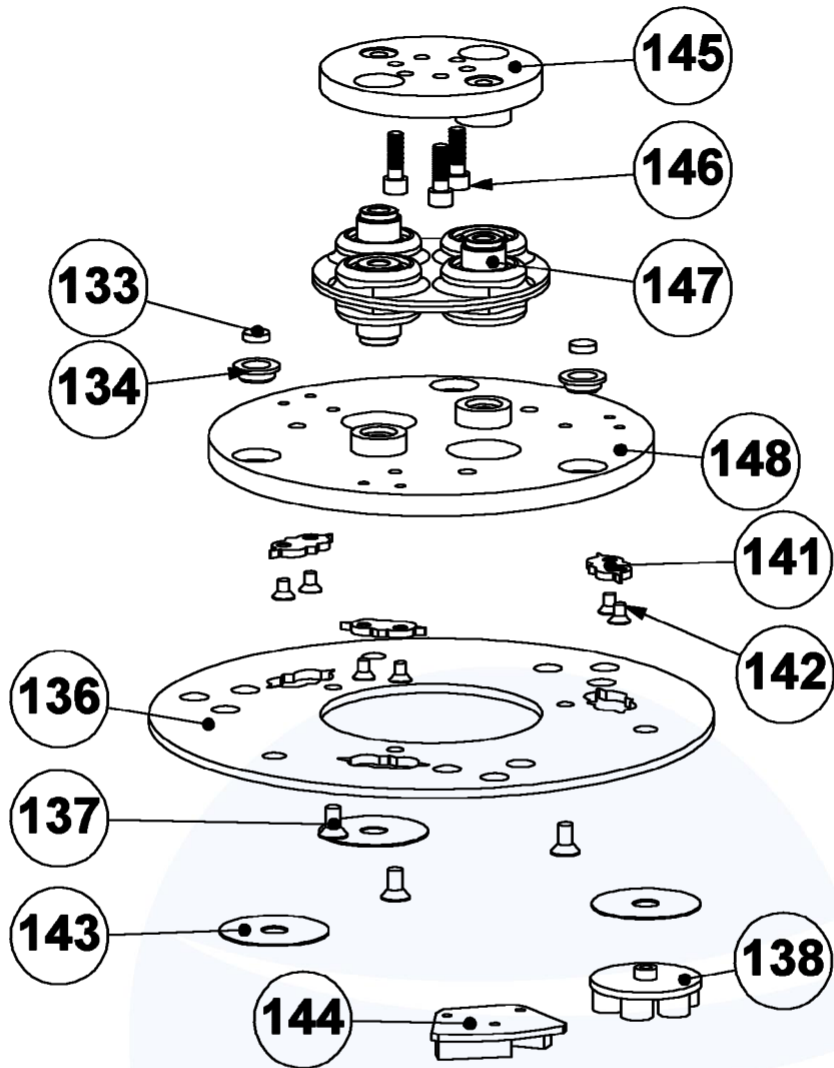

Buffer plate for polishing (3x)

info@blastrac.eu

Item	Part number	HQV Part number	Description	Remarks	Qty.
133	BG11807	-	Magnet		3
134	BG11806	534371401	Magnet holder		3
136	E06213	534263501	Adapter plate wings and dots		1
137	BE0456	533784401	M8x16 hexagon countersunk scr.	DIN912	3
138		-	Diamond polishing dot		3
141	BG11811	533547401	Centring star		3
142	BG11812	-	M6x10 hexagon countersunk scr.	DIN7991	6
143	BGvelcro QRS	534926501	Velcro		3
144		-	Diamond grinding wings		3
145	BG2402002	-	Flexplate adapter for axle		1
146	BE0012	533615001	M8x25 hexagon socket head scr.	DIN912	3
147	BG400310	535375401	Morflex coupling		1
148	BG24020021	535226601	Flexplate diamond holder only		1
		-			
133		-			
134		-			
137	BG2402002	-	Flexplate diamond holder compl.		1
141		-			
142		-			
148		-			

info@blastrac.eu