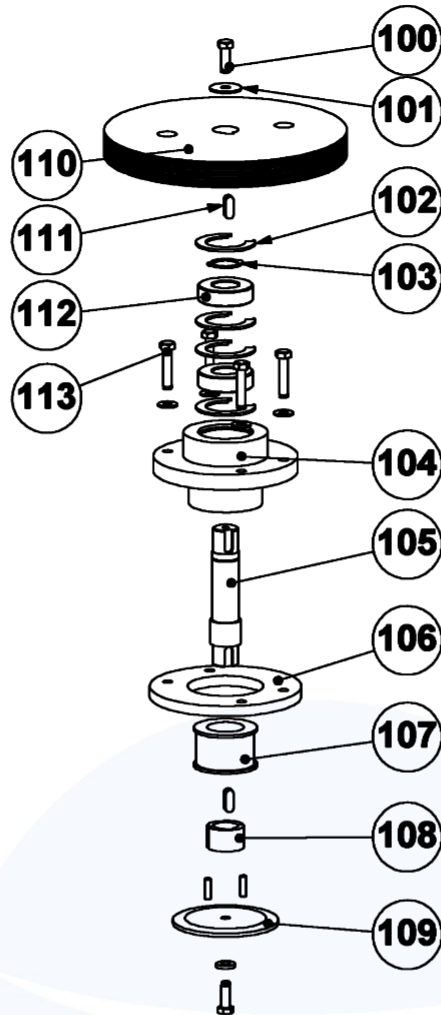

info@blastrac.eu

Centre pulley

| Item | Part number | HQV Part number | Description | Remarks | Qty. |
|------|-------------|-----------------|---------------------------------|---------|------|
| 94 | BE0080 | 534694101 | M8x100 hexagon socket head scr. | DIN912 | 6 |
| 95 | BG005812 | 533219401 | Sprocket | | 1 |
| 96 | BG005806 | 533216201 | Pulley | | 1 |
| 97 | BG11823 | - | Bearing | | 1 |
| 98 | BE0126 | 533220501 | Retaining ring Ø50 | DIN471 | 1 |
| 99 | BE0125 | - | Retaining ring Ø90 | DIN472 | 1 |

info@blastrac.eu

Contra pulley

| Item | Part number | HQV Part number | Description | Remarks | Qty. |
|------|-------------|-----------------|-------------------------|-----------|------|
| 100 | BE0030 | 533356201 | M8x25 hexagon head bolt | DIN933 | 2 |
| 101 | BE0003 | 533808601 | M8 washer | DIN125-1A | 2 |
| 102 | BE0077 | 533218301 | Retaining ring Ø52 | DIN472 | 4 |
| 103 | BE0076 | 533914201 | Retaining ring Ø25 | DIN471 | 1 |
| 104 | BG005802 | 533237601 | Bearing house | | 1 |
| 105 | BG005801 | 533061301 | Axle | | 1 |
| 106 | BG005807 | 533213401 | Ring | | 1 |
| 107 | BG005805 | - | Pulley | | 1 |
| 108 | BG11927 | - | Taperlock bush | | 1 |
| 109 | BG005804 | 533065001 | Flange | | 1 |
| 110 | BG005803 | 533099101 | Pulley | | 1 |
| 111 | BE0109 | 533293401 | Key 8x7x20 | DIN6885A | 1 |
| 112 | BG11881 | - | Bearing | | 2 |
| 113 | BE0090 | 533125901 | M8x40 hexagon head bolt | DIN933 | 4 |