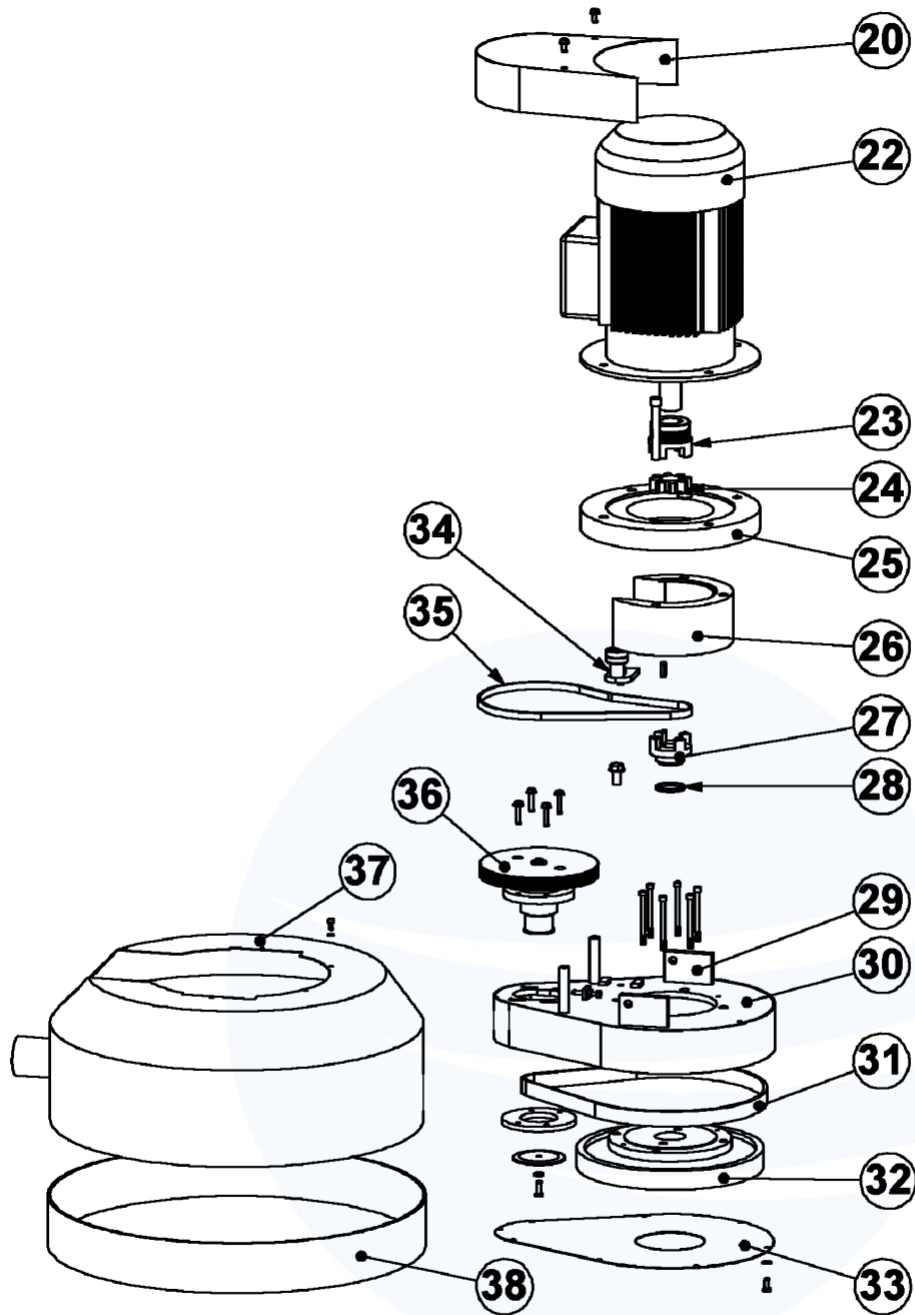

Upper part

info@blastrac.eu

Item	Part number	HQV Part number	Description	Remarks	Qty.
20	BG005847	533719101	Protection cap		1
21		-			
22		-	Motor		1
23	BG007808	533833201	Coupling		1
24	BG005844	533620801	Spider star for coupling		1
25	BG007810	533594701	Flange motor seat		1
26	BG007811	-	Motor seat		1
27	BG007808	533833201	Coupling		1
28	BG11829	533558701	V-seal		1
29	BG005813	533216601	Hinge plate		2
30	BG005809	533226201	Motor plate		1
31	BG11904	533876801	Middle belt		1
32		-	Centre pulley		1
33	BG005834	533293301	Lower plate upper drive		1
34		-	Upper tension pulley		1
35	BG11924	533861001	Upper belt		1
36		-	Contra pulley		1
37	BG007260	534779101	Dust cap		1
38	BG007285	533249401	Rubber dust seal		1

info@blastrac.eu