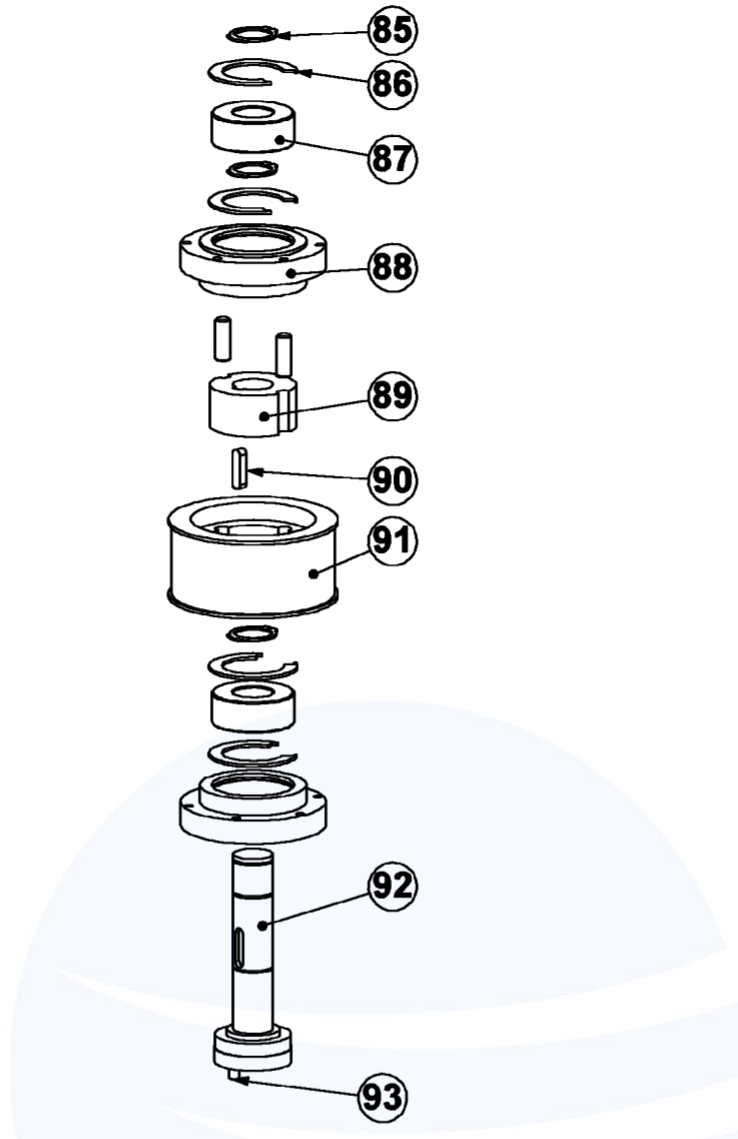

Pulley (3x)

Item	Part number	HQV Part number	Description	Remarks	Qty.
85	B21631	533332801	Retaining ring Ø30	DIN471	3
86	E00951	533292201	Retaining ring Ø62	DIN472	4
87	BG11817	533794401	Bearing		2
88	BG005817	533247801	Bearing house		2
89	BG11819	-	Taperlock bush		1
90	BE0256	533905401	Key 8x7x30	DIN6885A	1
91	BG005819	-	Pulley		1
92	BG005816	533228301	Axle		1
93	BG11802	533356701	Locating pin		3

info@blastrac.eu