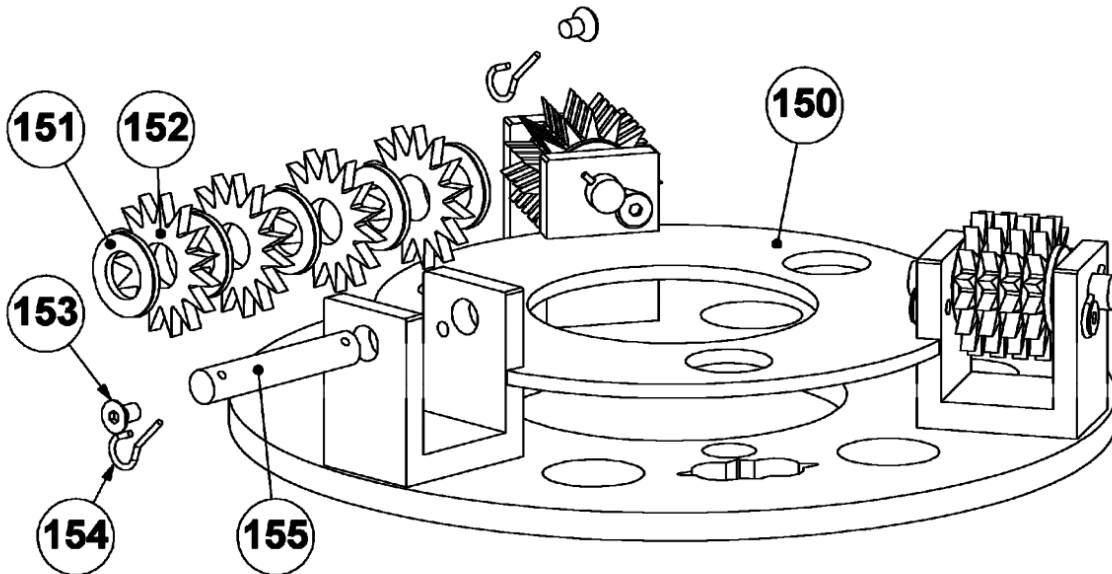

info@blastrac.eu

Cutter plate (3x)

19

| Item | Part number | HQV Part number | Description | Remarks | Qty. |
|---------|-------------|-----------------|-------------------------------------|---------|------|
| 150 | BG300502 | - | Ø305mm cutter plate | | 1 |
| 151 | MPL48 | 533124301 | Spacer ring | | 15 |
| 152 | BG300109 | 533606501 | Cutter | | 12 |
| 153 | BE0619 | - | M6x12 hexagon countersunk scr. | DIN7991 | 6 |
| 154 | BG300133 | 533563001 | Locking pin | | 6 |
| 155 | BG300130 | 533214601 | Axle | | 3 |
| 150-155 | BG300119 | - | Holder Ø305mm compl. | | 1 |
| 156 | BG007260-1 | - | Sliding steel ring for cutter plate | | 1 |