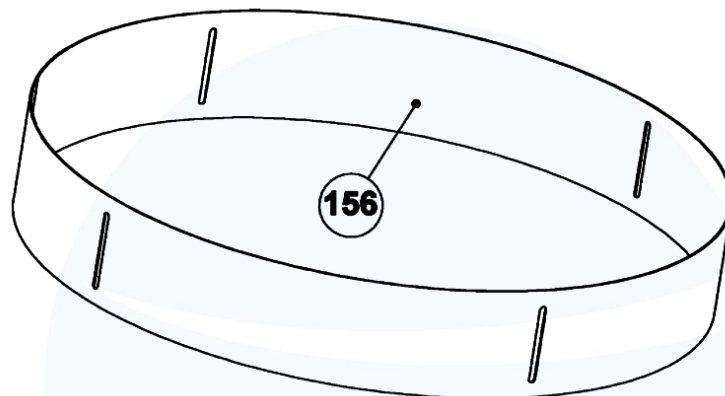

info@blastrac.eu

Cutter plate (3x)

19

| Item | Part number | HQV Part number | Description | Remarks | Qty. |
|---------|-------------|-----------------|-------------------------------------|---------|------|
| 150 | BG300502 | - | Ø305mm cutter plate | | 1 |
| 151 | MPL48 | 533124301 | Spacer ring | | 15 |
| 152 | BG300109 | 533606501 | Cutter | | 12 |
| 153 | BE0619 | - | M6x12 hexagon countersunk scr. | DIN7991 | 6 |
| 154 | BG300133 | 533563001 | Locking pin | | 6 |
| 155 | BG300130 | 533214601 | Axle | | 3 |
| 150-155 | BG300119 | - | Holder Ø305mm compl. | | 1 |
| 156 | BG007260-1 | - | Sliding steel ring for cutter plate | | 1 |