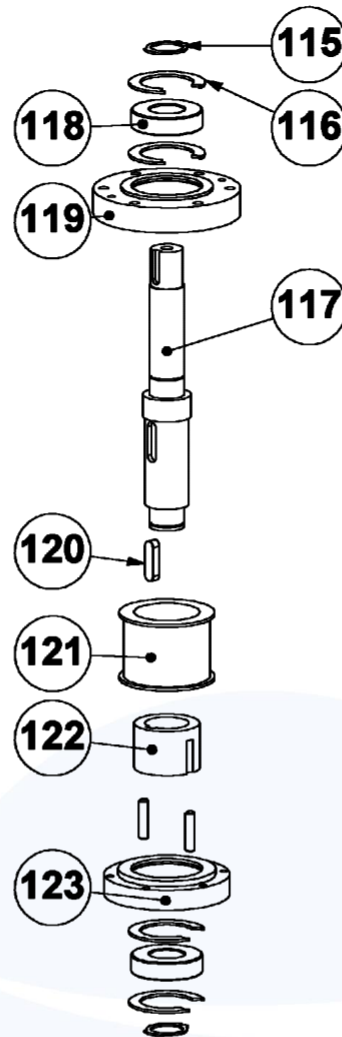

Centre axle

Item	Part number	HQV Part number	Description	Remarks	Qty.
115	B21631	533332801	Retaining ring Ø30	DIN471	2
116	E00951	533292201	Retaining ring Ø62	DIN472	4
117	BG005818	533777201	Axle		1
118	BG11800	-	Bearing		2
119	BG005815	533370601	Bearing house		1
120	BE0258	533843901	Key 8x7x35	DIN6885A	1
121	BG005820	533216301	Pulley		1
122	BG11815	-	Taperlock bush		1
123	BG115821	-	Bearing house		1

info@blastrac.eu