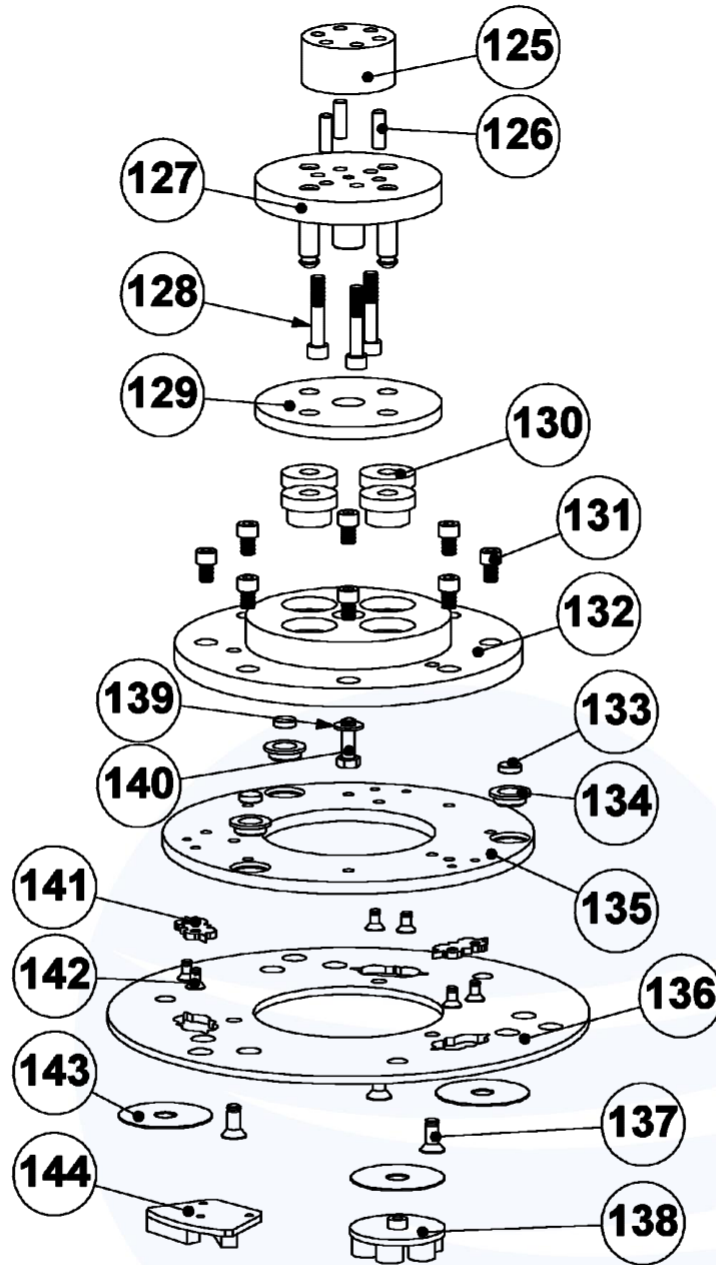

Buffer plate for grinding (3x)

info@blastrac.eu

Item	Part number	HQV Part number	Description	Remarks	Qty.
125	E06214	-	Spacer block		1
126	BG11802	533356701	Locating pins		3
127	BG11880-HD	534619401	Fork		1
128	BE0439	533481601	M8x50 hexagon socket head scr.	DIN912	3
129	BG11879	533228101	Buffer disc		1
130	BG11878	533371201	Buffer driving plate		4
131	BE0082	533616401	M8x12 hexagon socket head scr.	DIN912	8
132	BG11877	533341501	Magnet plate holder		1
133	BG11807	-	Magnet		3
134	BG11806	534371401	Magnet holder		3
135	BG11876	-	Magnet plate 240mm		1
136	E06213	534263501	Adapter plate wings and dots		1
137	BE0456	533784401	M8x16 hexagon countersunk scr.	DIN7991	3
138		-	Diamond polishing dot		3
139	BE0003	533808601	M8 washer	DIN125-1A	2
140	BE0030	533356201	M8x25 hexagon head bolt	DIN933	1
141	BG11811	533547401	Centring star		3
142	BG11812	-	M6x10 hexagon countersunk scr.	DIN125-1A	6
143	BGvelcro QRS	534926501	Velcro		3
144		-	Diamond grinding wings		3
		-			
135		-			
137	BG2401901	-	Magnet plate 240mm compl.		1
141		-			
142		-			
		-			
130-		-			
135		-			
137	BG240190	-	Tool holder complete		1
141		-			
142		-			

info@blastrac.eu