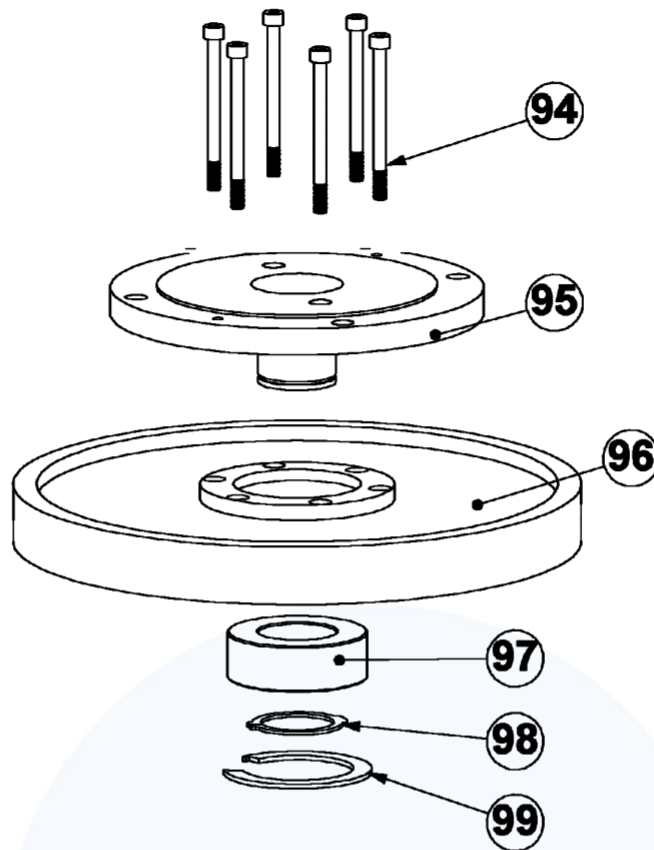

Centre pulley

Item	Part number	HQV Part number	Description	Remarks	Qty.
94	BE0080	534694101	M8x100 hexagon socket head scr.	DIN912	6
95	BG005812	533219401	Sprocket		1
96	BG005806	533216201	Pulley		1
97	BG11823	-	Bearing		1
98	BE0126	533220501	Retaining ring Ø50	DIN471	1
99	BE0125	-	Retaining ring Ø90	DIN472	1

info@blastrac.eu