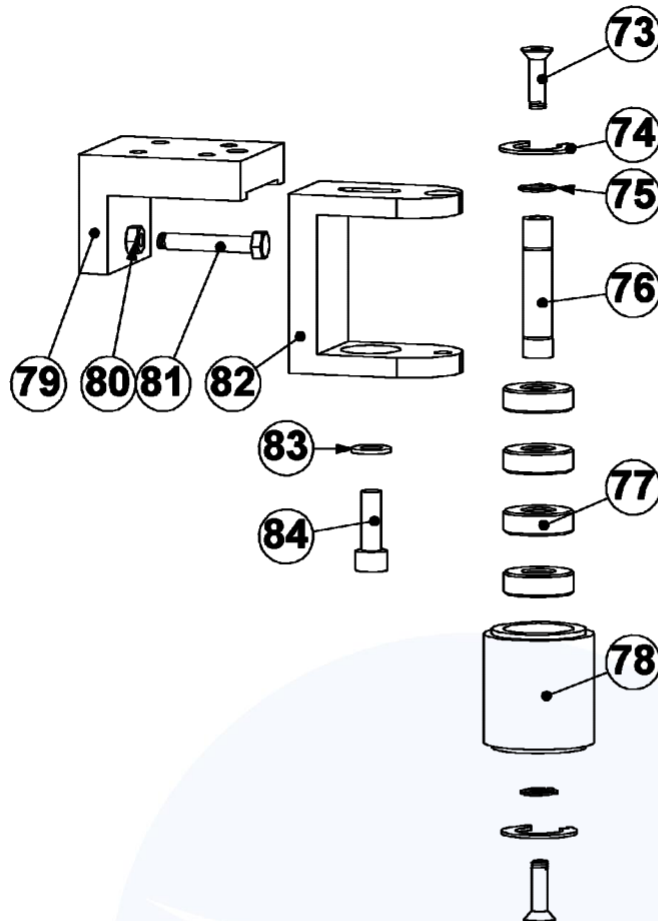

info@blastrac.eu

Upper tension pulley

| Item | Part number | HQV Part number | Description | Remarks | Qty. |
|------|-------------|-----------------|---------------------------------|-----------|------|
| 65 | BE0074 | 533218201 | Retaining ring Ø20 | DIN471 | 1 |
| 66 | BG11911 | - | Bearing | | 2 |
| 67 | BE0443 | 533763201 | M10x25 hexagon socket head scr. | DIN912 | 1 |
| 68 | BE0004 | 533268701 | M10 washer | DIN125-1A | 1 |
| 69 | BG005831 | 534893901 | Tension plate | | 1 |
| 70 | BG005830 | 534303701 | Tension axle | | 1 |
| 71 | BE0130 | 533930501 | M10x25 hexagon countersunk scr. | DIN7991 | 1 |

info@blastrac.eu

Lower tension pulley

| Item | Part number | HQV Part number | Description | Remarks | Qty. |
|------|-------------|-----------------|---------------------------------|-----------|------|
| 73 | BE0459 | 533402801 | M8x30 hexagon countersunk scr. | DIN7991 | 2 |
| 74 | BE0618 | 533351001 | Retaining ring Ø35 | DIN472 | 2 |
| 75 | BE0070 | 534806801 | Retaining ring Ø15 | DIN471 | 2 |
| 76 | BG005837 | 533242501 | Axle | | 1 |
| 77 | BG11792 | 533766101 | Bearing | | 4 |
| 78 | BG005836 | 533216401 | Pulley | | 1 |
| 79 | BG005832 | - | Holder | | 1 |
| 80 | BE0014 | 535784801 | M8 hexagon nut | DIN934 | 1 |
| 81 | BE0358 | - | M8x50 hexagon bolt | DIN933 | 1 |
| 82 | BG005833 | 533213001 | Tensioner | | 1 |
| 83 | BE0004 | 533268701 | M10 washer | DIN125-1A | 1 |
| 84 | BE0443 | 533763201 | M10x25 hexagon socket head scr. | DIN912 | 1 |