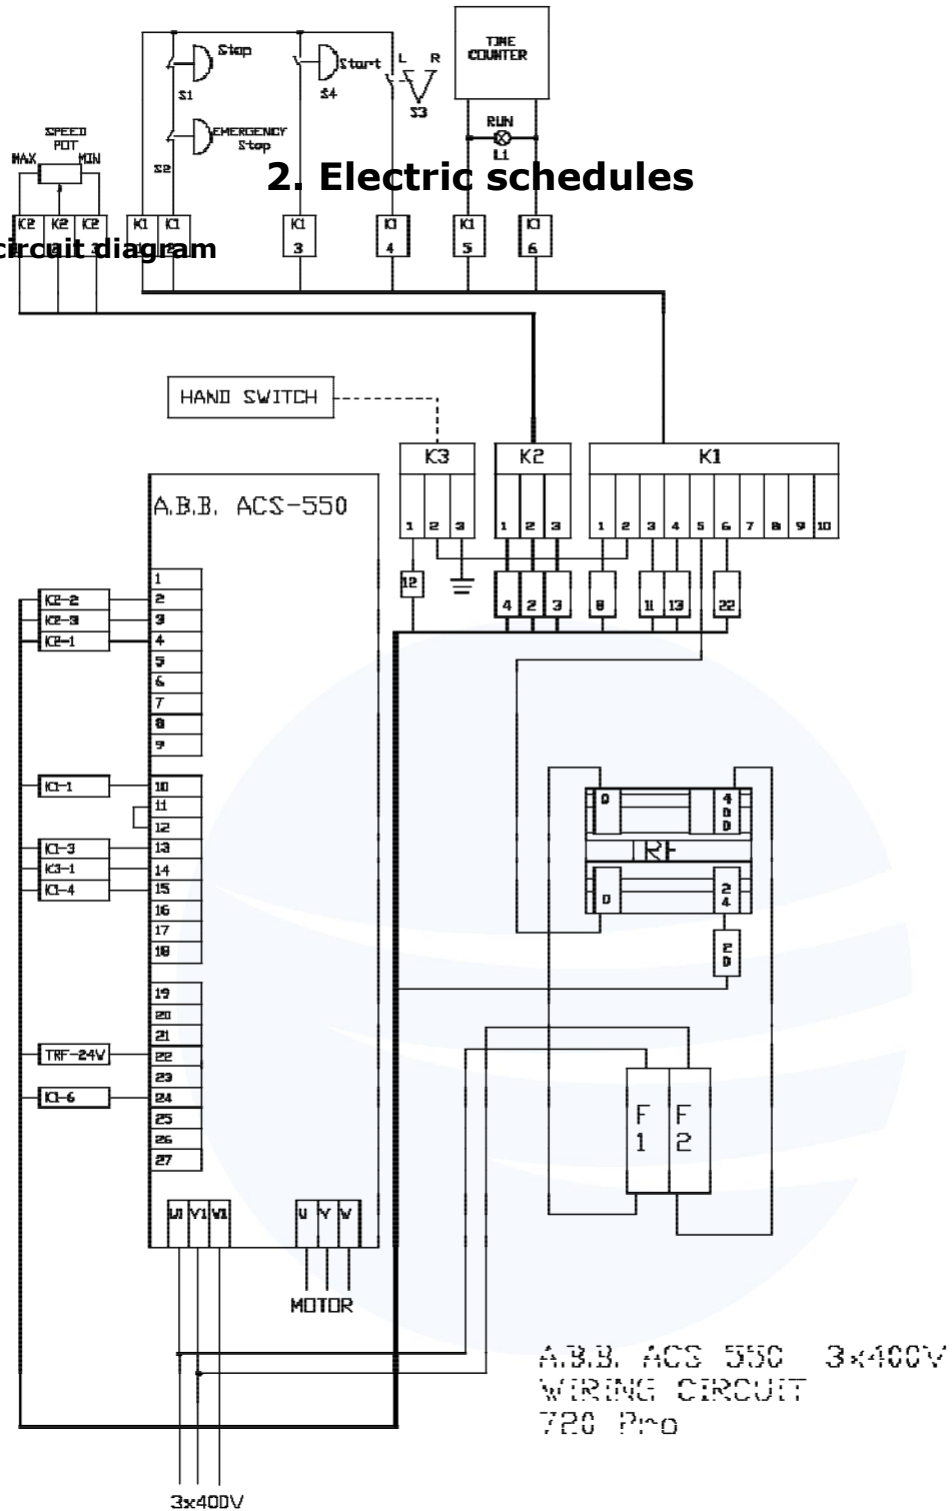

2. Electric schedules

Electric circuit diagram