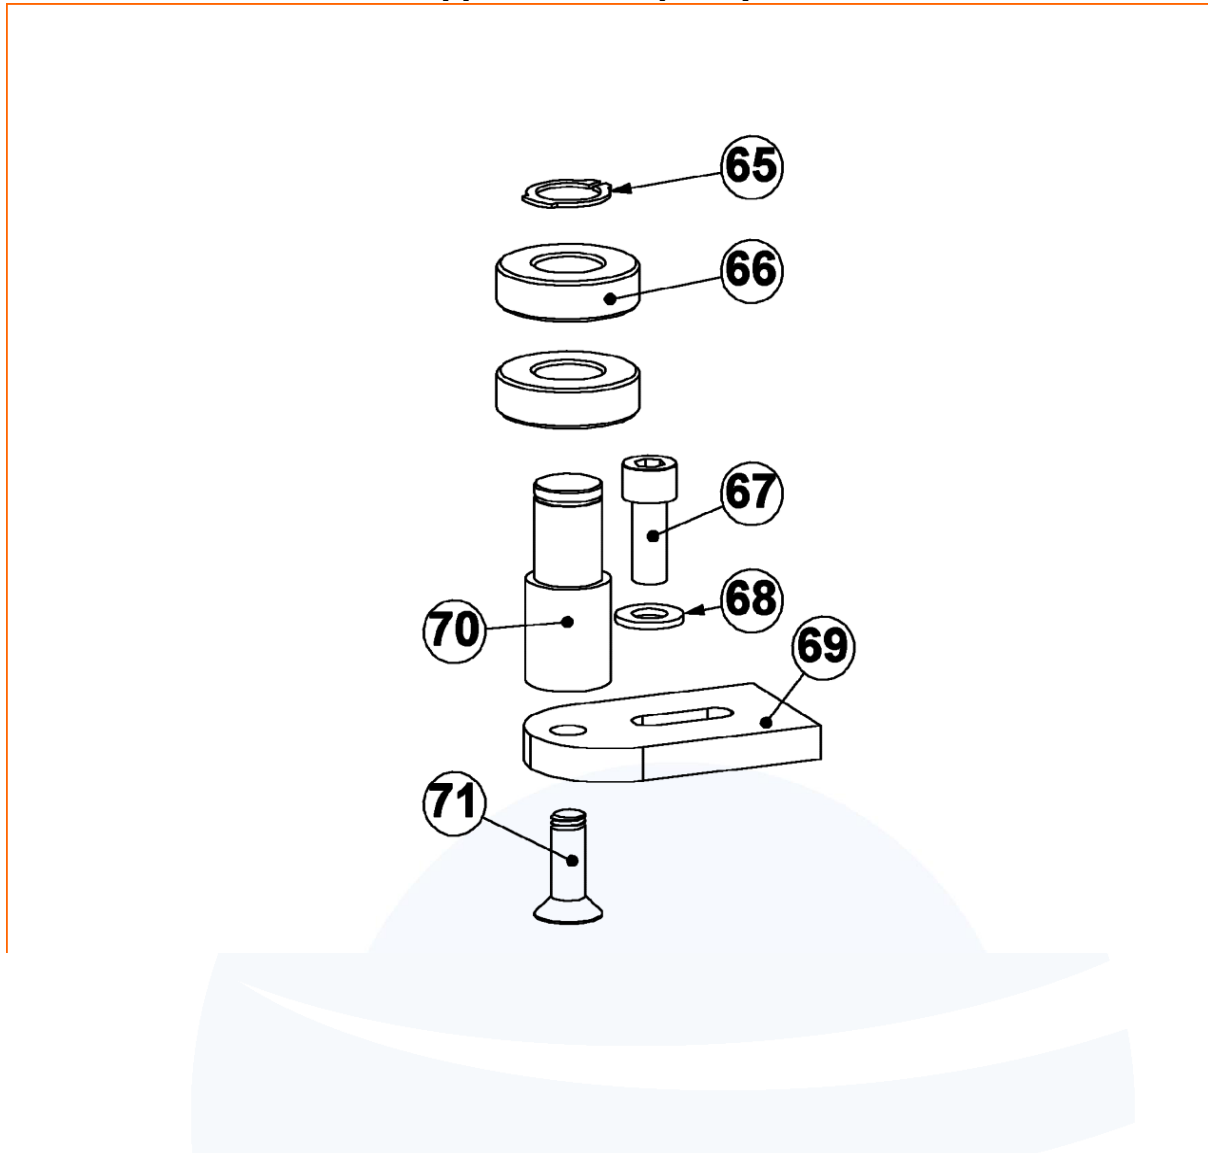

info@blastrac.eu

Lower part

info@blastrac.eu

| Item | Part number | HQV Part number | Description | Remarks | Qty. |
|------|-------------|-----------------|--------------------------------|-----------|------|
| 40 | BE0617 | 534073001 | M6x50 hexagon countersunk scr. | DIN7991 | 2 |
| 41 | BG11849 | 533587401 | V-seal | | 1 |
| 42 | BE0188 | 533766501 | M6x25 hexagon socket head scr. | DIN912 | 42 |
| 43 | BE0016 | 533481901 | M6 washer | DIN125-1A | 78 |
| 44 | BG005827 | 535154401 | Cover | | 3 |
| 45 | BG005823 | - | Upper plate | | 1 |
| 46 | BG005822 | - | Housing | | 1 |
| 47 | | - | Centre axle | | 1 |
| 48 | | - | Lower tension pulley | | 1 |
| 49 | BG11905 | 534069301 | Lower belt | | 1 |
| 50 | BG005824 | 534675801 | Lower plate | | 1 |
| 51 | BG005826 | 533213701 | Ring | | 3 |
| 52 | BG11797 | 533706901 | V-seal | | 3 |
| 53 | | - | Buffer plate for grinding | | 3 |
| 54 | BG005814 | 534815801 | Ring | | 1 |
| 55 | BE0030 | 533356201 | M8x25 hexagon bolt | DIN933 | 2 |
| 56 | BE0003 | 533808601 | M8 washer | DIN125-1A | 10 |
| 57 | | - | Pulley | | 3 |
| 58 | BG005850 | - | Inspection cover | | 2 |
| 59 | BE0035 | 533367201 | M6x16 hexagon socket head scr. | DIN912 | 36 |
| 60 | BE0009 | 534694701 | M8x20 hexagon bolt | DIN933 | 8 |
| 61 | | - | Buffer plate for polishing | | 3 |

info@blastrac.eu

Upper tension pulley

| Item | Part number | HQV Part number | Description | Remarks | Qty. |
|------|-------------|-----------------|---------------------------------|-----------|------|
| 65 | BE0074 | 533218201 | Retaining ring Ø20 | DIN471 | 1 |
| 66 | BG11911 | - | Bearing | | 2 |
| 67 | BE0443 | 533763201 | M10x25 hexagon socket head scr. | DIN912 | 1 |
| 68 | BE0004 | 533268701 | M10 washer | DIN125-1A | 1 |
| 69 | BG005831 | 534893901 | Tension plate | | 1 |
| 70 | BG005830 | 534303701 | Tension axle | | 1 |
| 71 | BE0130 | 533930501 | M10x25 hexagon countersunk scr. | DIN7991 | 1 |