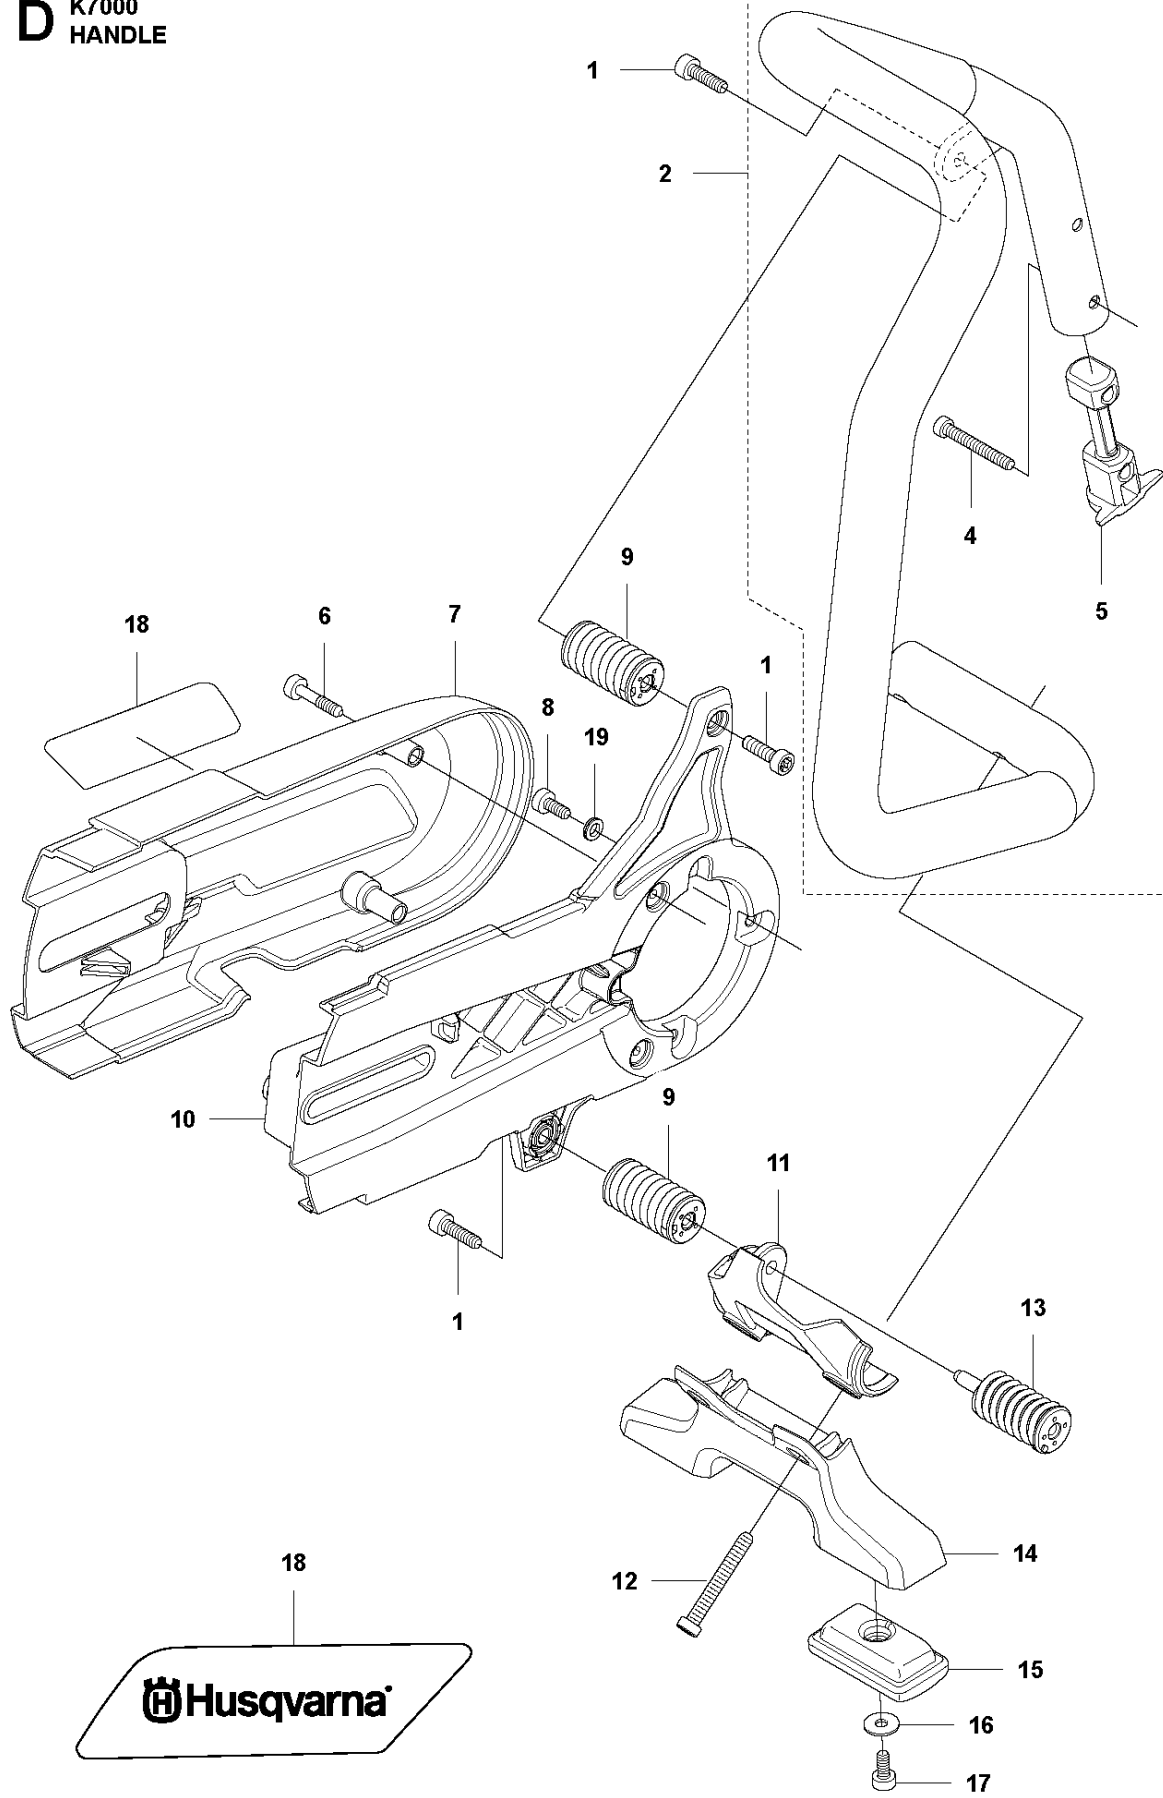

D K7000
HANDLE

Ref	Part No	Description	Remark	QTY KIT
1	544 21 84-20	SCREW ITXSCM		3
2	581 80 26-01	FRONT HANDLE ASSY	Inkl. 3-5	1
4	504 90 94-40	SCREW ITXSCT		2
5	575 29 58-01	PLUG		1
6	503 21 53-26	SCREW ITXSCM		2
7	525 34 13-01	BELT GUARD		1
8	503 21 53-12	SCREW ITXSCM		4
9	575 41 22-01	ANTIVIBRATION ELEMENT		2
10	525 33 94-01	CHASSIS		1
11	586 42 61-01	BRACKET		1
12	503 21 54-45	SCREW ITXSCT		2
13	537 21 03-11	ANTIVIBRATION ELEMENT		1
14	575 55 03-01	GROUND SUPPORT		1
15	544 81 16-01	BASE		2
16	734 11 47-41	WASHER		2
17	503 21 53-12	SCREW ITXSCM		2
18	575 62 85-01	DECAL		1