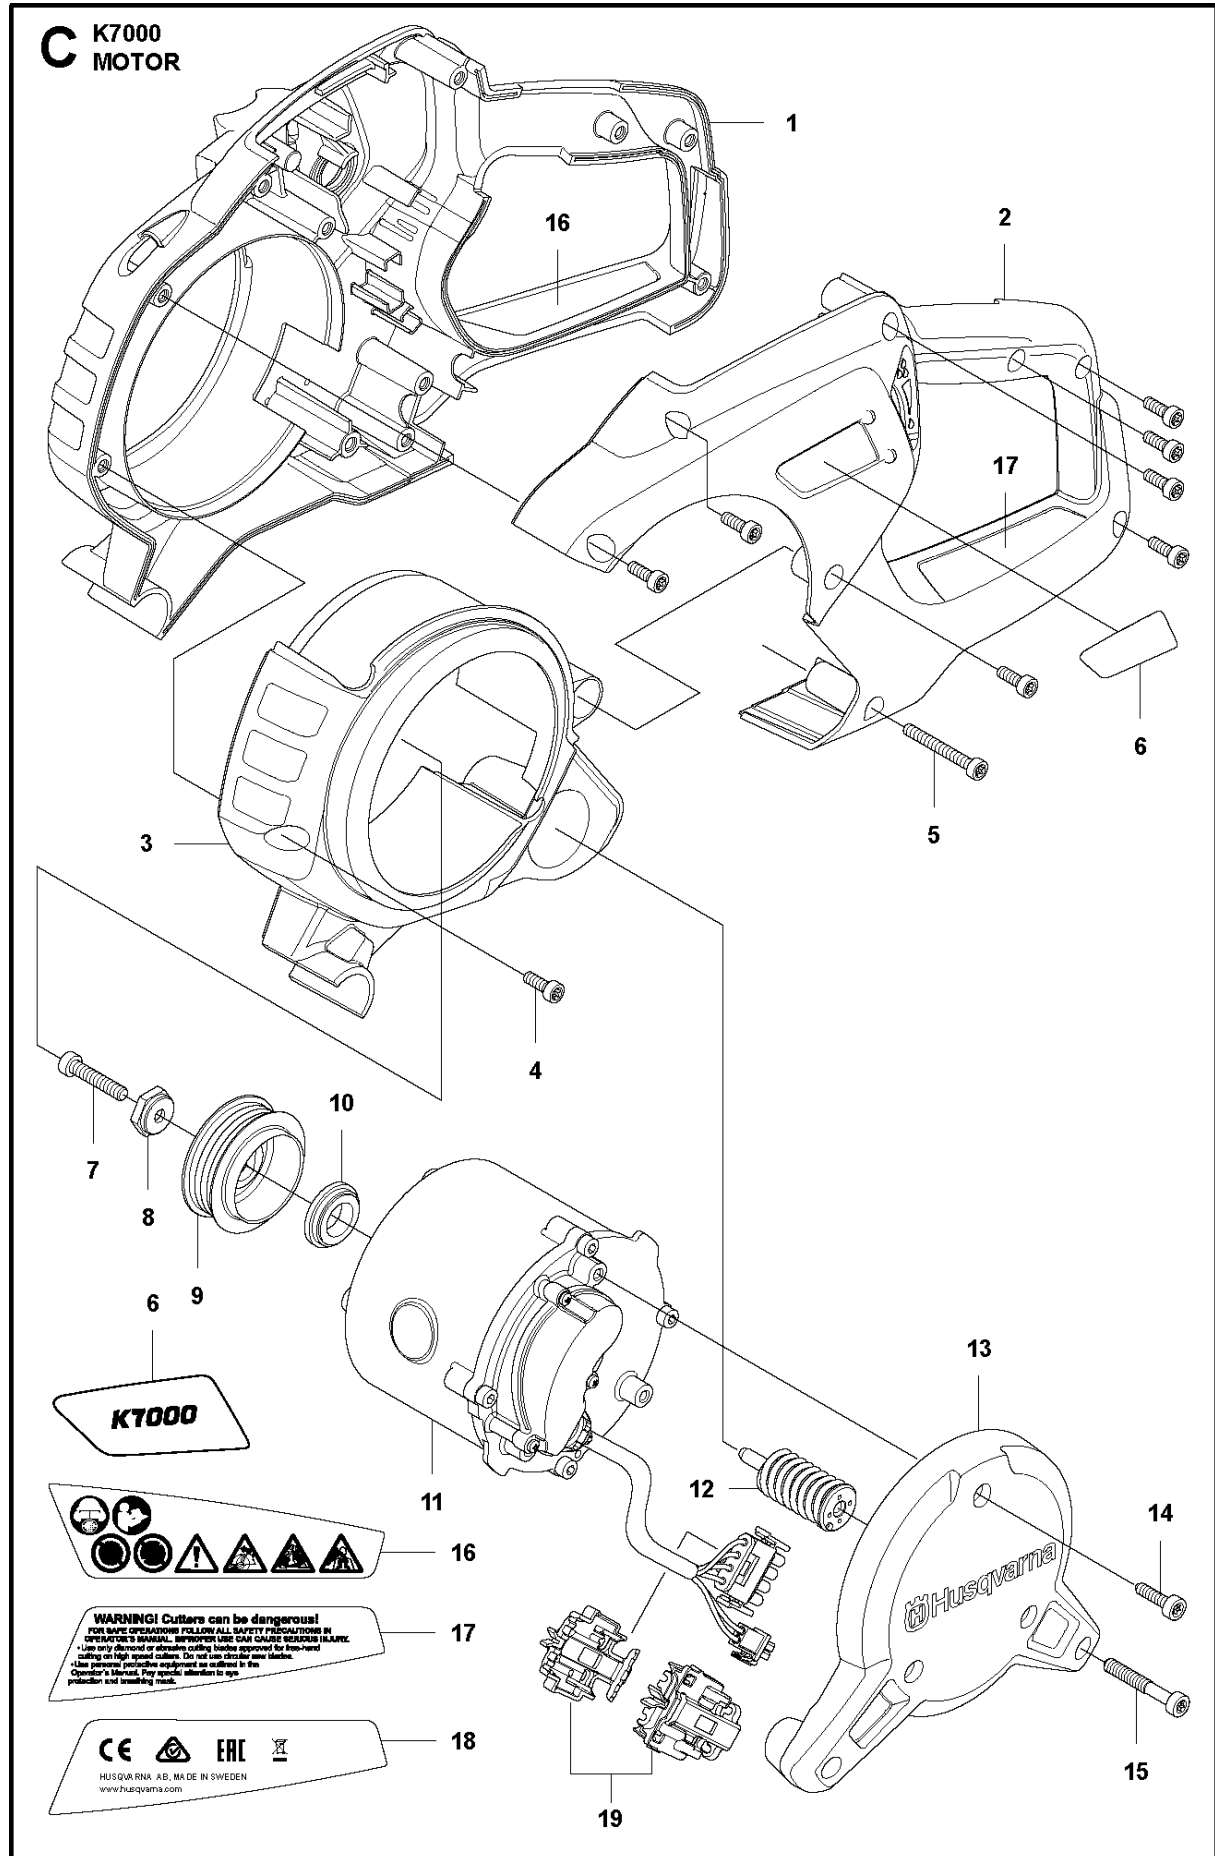

SPARE PARTS LIST

POWER CUTTERS

K7000, 2020-04

BELT GUARD & PULLEY

K7000, 2020-04

Ref	Part No	Description	Remark	QTY KIT
1	506 28 44-01	SCREW EHHFM		2
2	506 39 36-02	BELT GUARD		1
3	503 20 72-05	SCREW CITXSCM		1
4	506 26 68-01	COMPRESSION SPRING		1
5	506 40 93-01	NUT		1
6	544 97 63-06	BELT		1
7	503 20 00-45	SCREW EHHFM		1
8	503 23 01-16	WASHER		1
9	525 80 44-01	PULLEY		1
10	589 39 03-01	BEARING HOUSING		1
11	505 57 41-16	SCREW ITXSCM		1
12	586 41 69-01	STOP		1
13	584 78 81-01	NUT		2
14	583 95 33-01	BALL BEARING		2
15	588 13 84-01	SHAFT		1
16	588 65 57-01	SCREW		1

GUARDS

K7000, 2020-04

Ref	Part No	Description	Remark	QTY KIT
1	581 35 19-06	WHEEL GUARD	"16""	1
2	504 90 94-14	SCREW ITXSCT		2
3	578 19 09-01	HANDLE HALF		1
4	578 76 09-01	HANDLE HALF		1
5	504 90 94-10	SCREW ITXSCT		1
6	581 62 03-01	STOP		1
7	584 43 77-01	DISC		1
8	584 43 83-01	SUPPORT FLANGE		1
9	583 87 44-02	FLANGE	Diam 105mm	1
9	506 07 09-02	FLANGE WASHER	"Diam 119mm, Japan 14""/16""	1
10	506 37 96-22	KIT		1
10	578 39 82-01	BUSHING	Diam 20/25,4mm	1
10	581 60 54-03	BUSHING	Diam 30,5mm	1
11	588 65 57-01	SCREW		1
12	544 21 84-30	SCREW ITXSCT		4
13	584 43 82-02	SLEEVE	"16"" , Black"	4
14	584 43 81-01	SPRING		4
15	584 43 78-01	SHIM		2
16	584 43 79-01	LINING		1
17	584 43 80-01	LINING		1
18	581 11 77-07	DECAL	"16""	1
19	584 99 26-03	DECAL	"16""	1
20	582 23 31-01	WASHER		4
21	582 23 32-01	WASHER		4