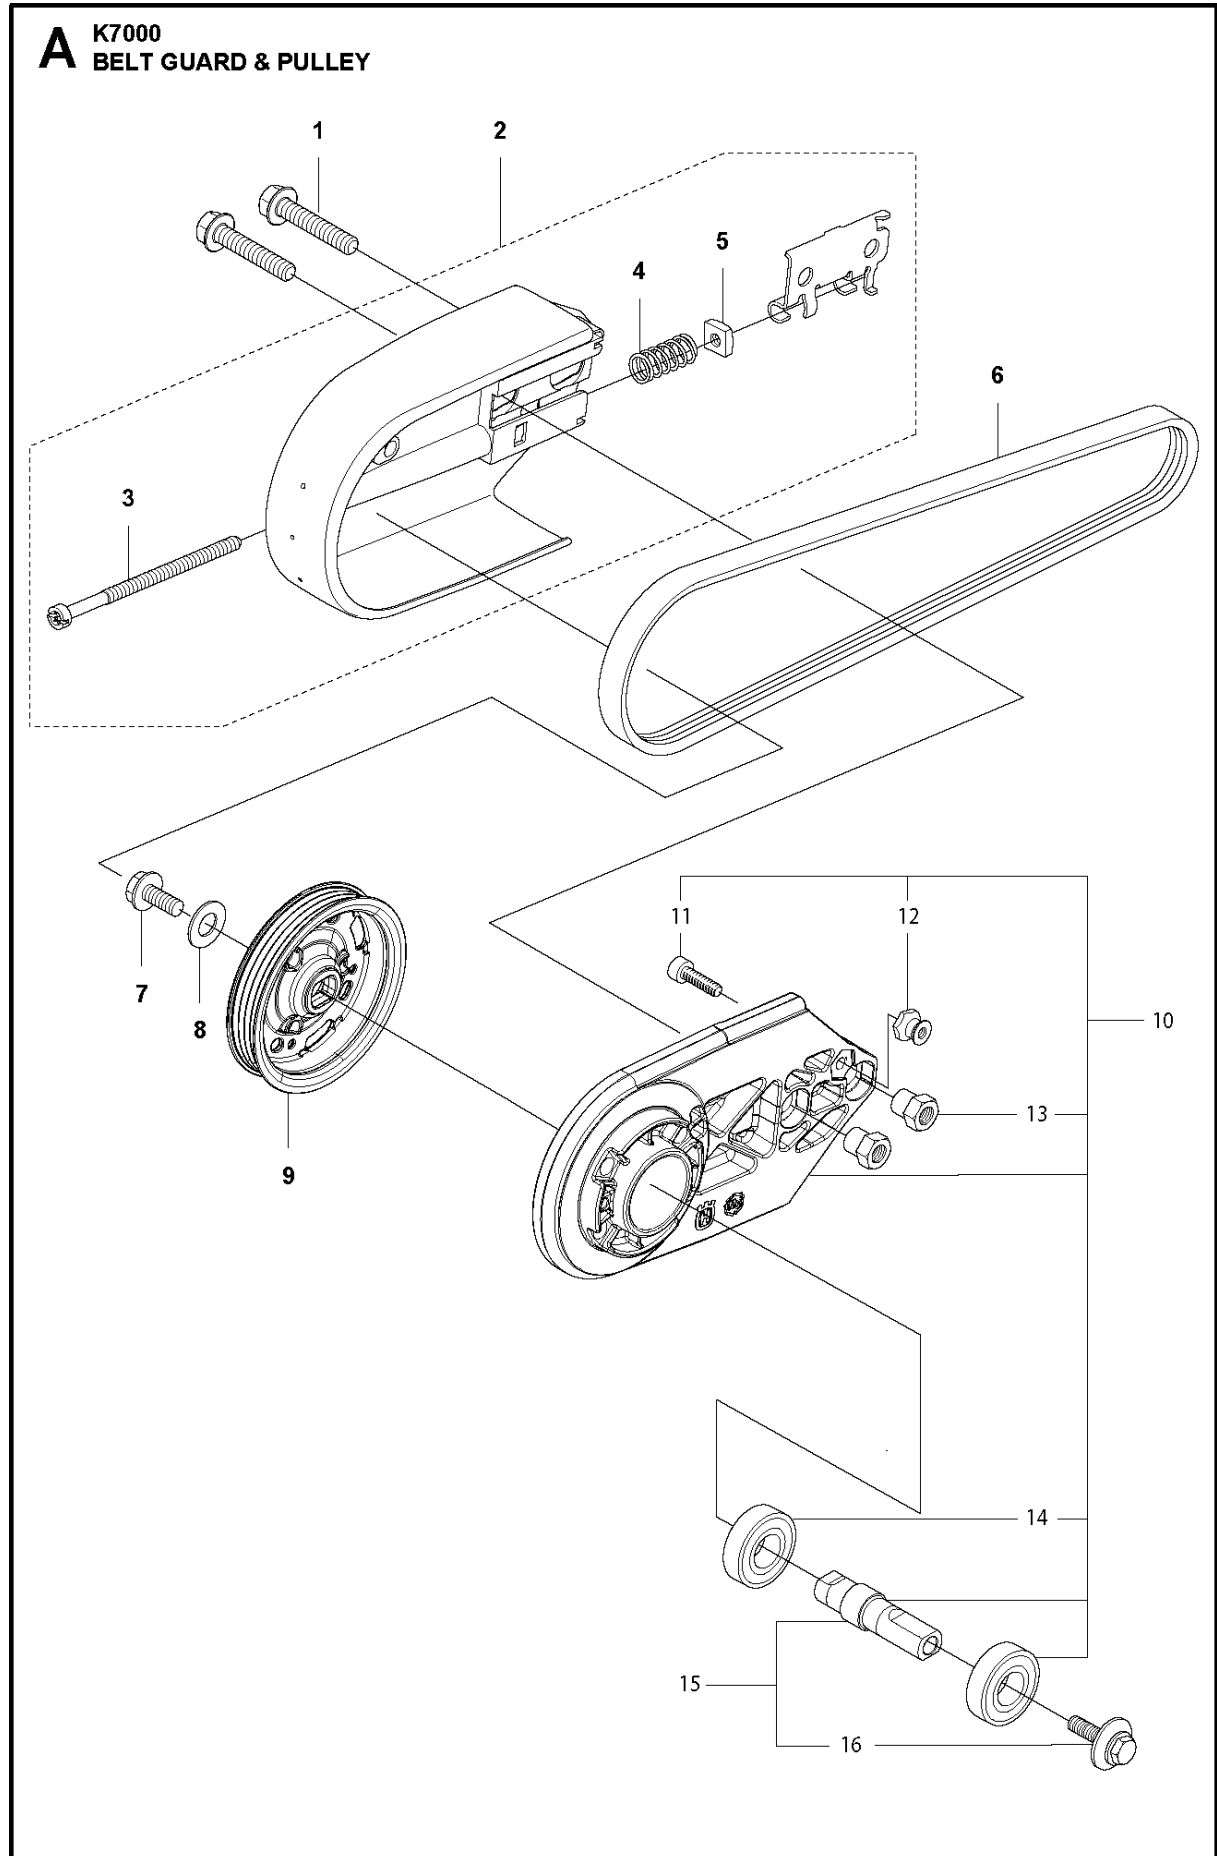

SPARE PARTS LIST

POWER CUTTERS

K7000, 2020-04

BELT GUARD & PULLEY

K7000, 2020-04

Ref	Part No	Description	Remark	QTY KIT
1	506 28 44-01	SCREW EHHFM		2
2	506 39 36-02	BELT GUARD		1
3	503 20 72-05	SCREW CITXSCM		1
4	506 26 68-01	COMPRESSION SPRING		1
5	506 40 93-01	NUT		1
6	544 97 63-06	BELT		1
7	503 20 00-45	SCREW EHHFM		1
8	503 23 01-16	WASHER		1
9	525 80 44-01	PULLEY		1
10	589 39 03-01	BEARING HOUSING		1
11	505 57 41-16	SCREW ITXSCM		1
12	586 41 69-01	STOP		1
13	584 78 81-01	NUT		2
14	583 95 33-01	BALL BEARING		2
15	588 13 84-01	SHAFT		1
16	588 65 57-01	SCREW		1

GUARDS

K7000, 2020-04

Ref	Part No	Description	Remark	QTY KIT
1	581 35 19-06	WHEEL GUARD	"16""	1
2	504 90 94-14	SCREW ITXSCT		2
3	578 19 09-01	HANDLE HALF		1
4	578 76 09-01	HANDLE HALF		1
5	504 90 94-10	SCREW ITXSCT		1
6	581 62 03-01	STOP		1
7	584 43 77-01	DISC		1
8	584 43 83-01	SUPPORT FLANGE		1
9	583 87 44-02	FLANGE	Diam 105mm	1
9	506 07 09-02	FLANGE WASHER	"Diam 119mm, Japan 14""/16""	1
10	506 37 96-22	KIT		1
10	578 39 82-01	BUSHING	Diam 20/25,4mm	1
10	581 60 54-03	BUSHING	Diam 30,5mm	1
11	588 65 57-01	SCREW		1
12	544 21 84-30	SCREW ITXSCT		4
13	584 43 82-02	SLEEVE	"16"" , Black"	4
14	584 43 81-01	SPRING		4
15	584 43 78-01	SHIM		2
16	584 43 79-01	LINING		1
17	584 43 80-01	LINING		1
18	581 11 77-07	DECAL	"16""	1
19	584 99 26-03	DECAL	"16""	1
20	582 23 31-01	WASHER		4
21	582 23 32-01	WASHER		4