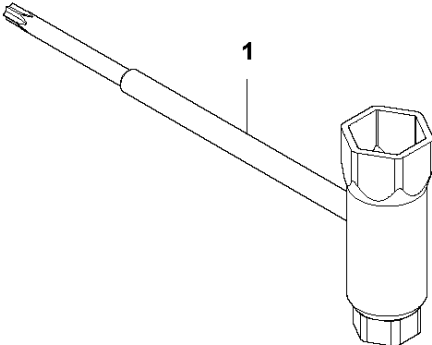

VALVES

K7000, 2020-04

Ref	Part No	Description	Remark	QTY KIT
1	598 89 14-01	DISPLAY		1
2	589 79 77-01	TOGGLE SWITCH		1
3	720 13 18-06	PARALLEL PIN		2
4	524 42 90-01	CONSOLE		1
5	585 43 90-03	SPINDLE		1
10	522 96 02-03	VALVE		1
11	504 90 94-14	SCREW ITXSCT		1
12	576 12 97-01	HOSE CLAMP		6
13	580 66 81-02	HOSE		1
14	575 29 54-01	GROMMET		1
15	501 28 29-02	NIPPLE		2
16	582 17 54-01	NIPPLE		1
17	720 12 76-06	PARALLEL PIN		1
18	574 82 49-01	TRIGGER LOCKOUT		1
19	522 99 72-01	TRIGGER		1
20	574 35 42-02	TORSION SPRING		1
21	740 43 03-00	O-RING		1
22	525 52 20-01	VALVE SPINDLE		1
23	506 60 75-07	HOSE		1
24	506 28 91-03	NIPPLE		2
25	505 10 35-01	O-RING		2
26	506 29 88-01	FILTER		1
27	595 01 88-01	WIRING ASSY		1
28	506 60 75-02	HOSE		1
29	525 32 28-01	CLIP		1
30	504 90 94-25	SCREW ITXSCT		1
31	580 91 79-04	HOSE KIT	Incl. 32-38	1
32	506 60 68-03	HOSE		1
33	589 63 86-01	HOSE CLAMP		3
34	504 63 46-01	SCREW ITXSCM		2
35	587 38 89-01	HOUSING		1
36	576 79 84-02	NIPPLE		2
37	587 38 90-01	HOUSING		1
38	506 60 68-16	HOSE		1
39	506 49 87-01	HOSE CLAMP		1
40	740 42 06-00	O-RING		2
41	735 58 35-01	WASHER		1
42	588 57 61-02	TRIGGER		1

F K7000
ACCESSORIES