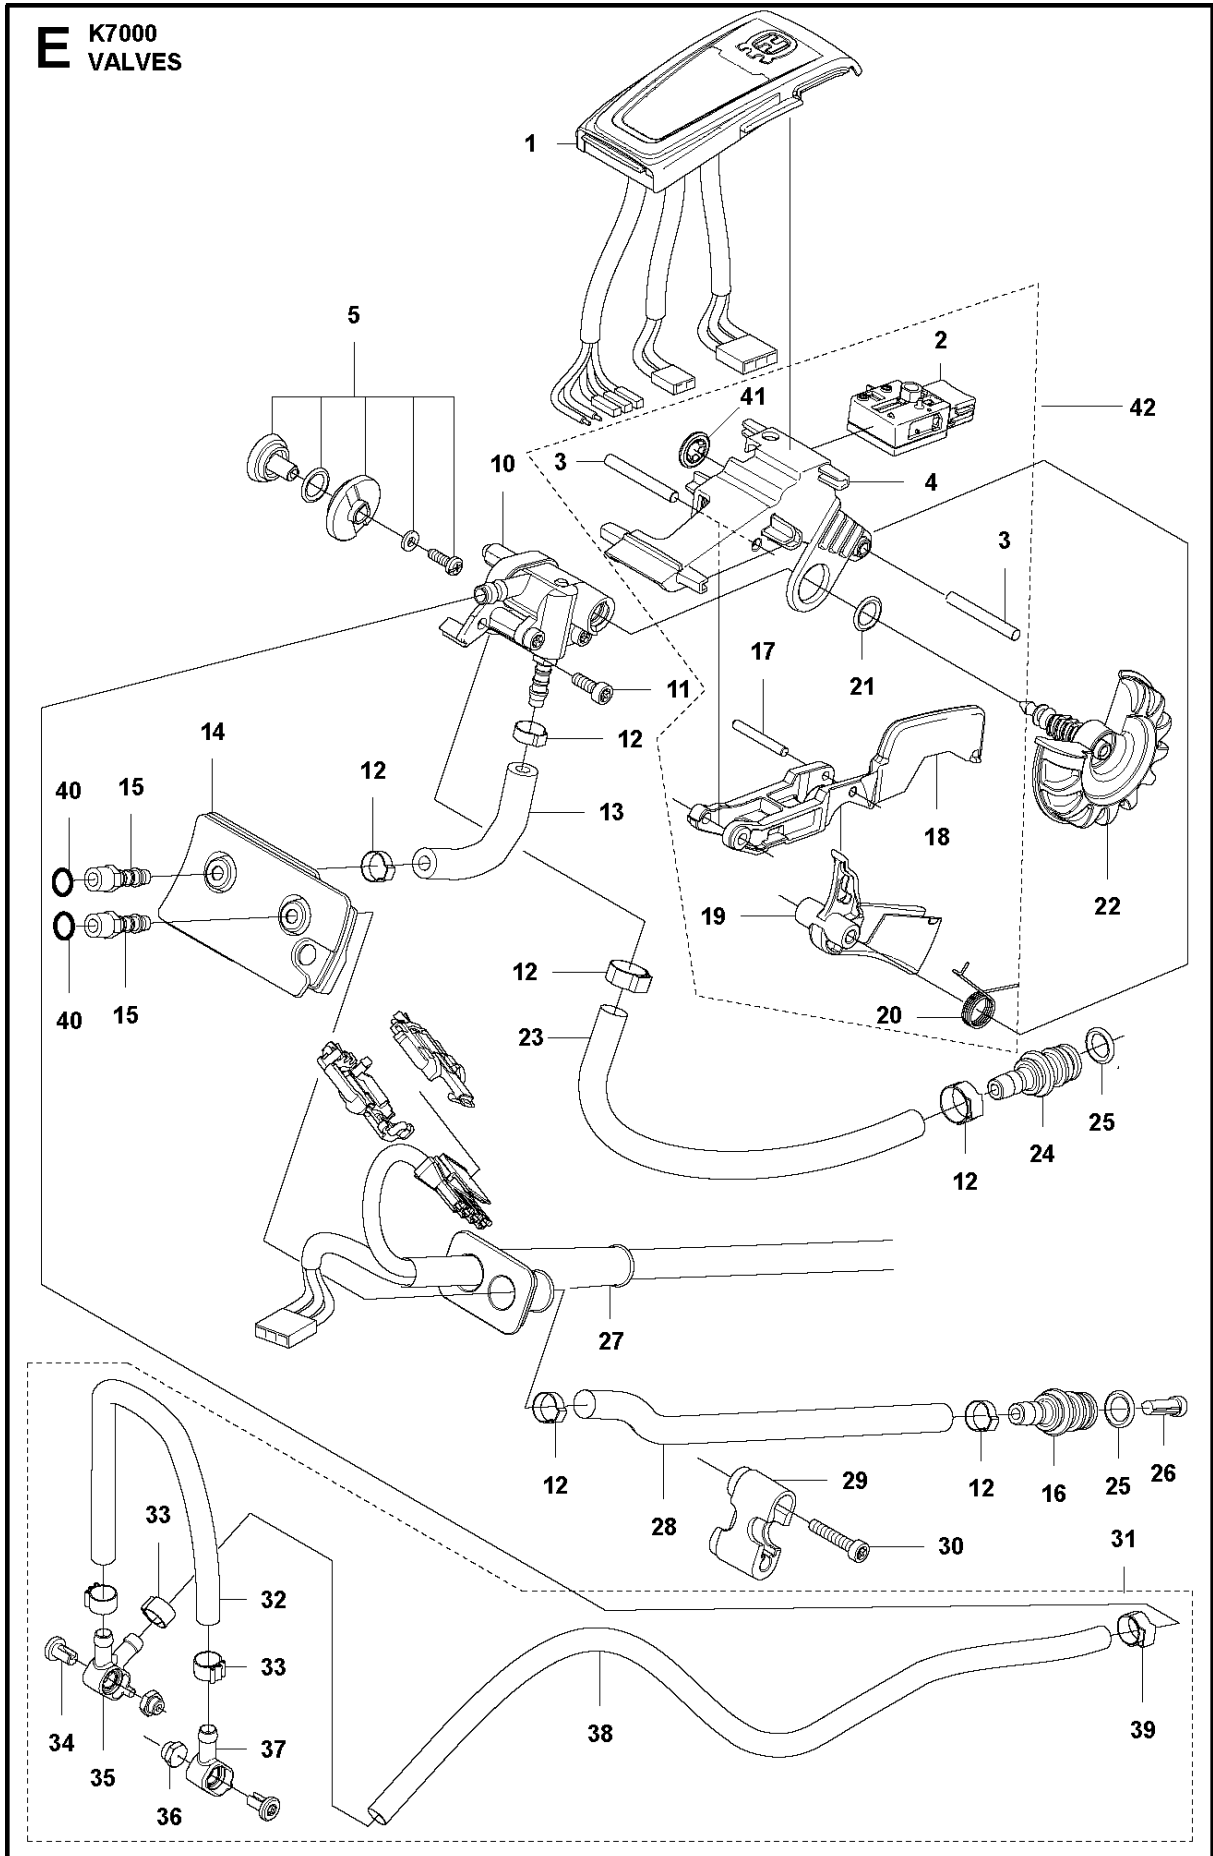

SPARE PARTS LIST

POWER CUTTERS

K7000, 2020-04

BELT GUARD & PULLEY

K7000, 2020-04

Ref	Part No	Description	Remark	QTY KIT
1	506 28 44-01	SCREW EHHFM		2
2	506 39 36-02	BELT GUARD		1
3	503 20 72-05	SCREW CITXSCM		1
4	506 26 68-01	COMPRESSION SPRING		1
5	506 40 93-01	NUT		1
6	544 97 63-06	BELT		1
7	503 20 00-45	SCREW EHHFM		1
8	503 23 01-16	WASHER		1
9	525 80 44-01	PULLEY		1
10	589 39 03-01	BEARING HOUSING		1
11	505 57 41-16	SCREW ITXSCM		1
12	586 41 69-01	STOP		1
13	584 78 81-01	NUT		2
14	583 95 33-01	BALL BEARING		2
15	588 13 84-01	SHAFT		1
16	588 65 57-01	SCREW		1

MOTOR

K7000, 2020-04

Ref	Part No	Description	Remark	QTY KIT
1	574 84 49-05	HANDLE HALF		1
2	574 84 50-03	HANDLE HALF		1
3	529 27 95-02	MOTOR HOUSING		1
4	504 90 94-14	SCREW ITXSCT		8
5	504 90 94-40	SCREW ITXSCT		1
6	575 62 84-06	DECAL		1
7	544 21 84-30	SCREW ITXSCM		1
8	504 03 83-01	SPACING SLEEVE		1
9	580 88 25-01	DRIVING PULLEY		1
10	506 20 27-02	SUPPORT FLANGE		1
11	599 63 72-01	MOTOR		1
12	537 21 03-04	ANTIVIBRATION ELEMENT		1
13	529 29 12-01	MOTOR COVER		1
14	503 21 53-26	SCREW ITXSCM		3
15	544 21 84-40	SCREW ITXSCM		2
16	581 16 61-01	DECAL		1
17	581 16 60-01	DECAL	US ONLY	1
18	581 16 60-03	DECAL	ROW	3
19	598 75 73-01	COVER KIT		1

D K7000
HANDLE

Ref	Part No	Description	Remark	QTY KIT
1	544 21 84-20	SCREW ITXSCM		3
2	581 80 26-01	FRONT HANDLE ASSY	Inkl. 3-5	1
4	504 90 94-40	SCREW ITXSCT		2
5	575 29 58-01	PLUG		1
6	503 21 53-26	SCREW ITXSCM		2
7	525 34 13-01	BELT GUARD		1
8	503 21 53-12	SCREW ITXSCM		4
9	575 41 22-01	ANTIVIBRATION ELEMENT		2
10	525 33 94-01	CHASSIS		1
11	586 42 61-01	BRACKET		1
12	503 21 54-45	SCREW ITXSCT		2
13	537 21 03-11	ANTIVIBRATION ELEMENT		1
14	575 55 03-01	GROUND SUPPORT		1
15	544 81 16-01	BASE		2
16	734 11 47-41	WASHER		2
17	503 21 53-12	SCREW ITXSCM		2
18	575 62 85-01	DECAL		1