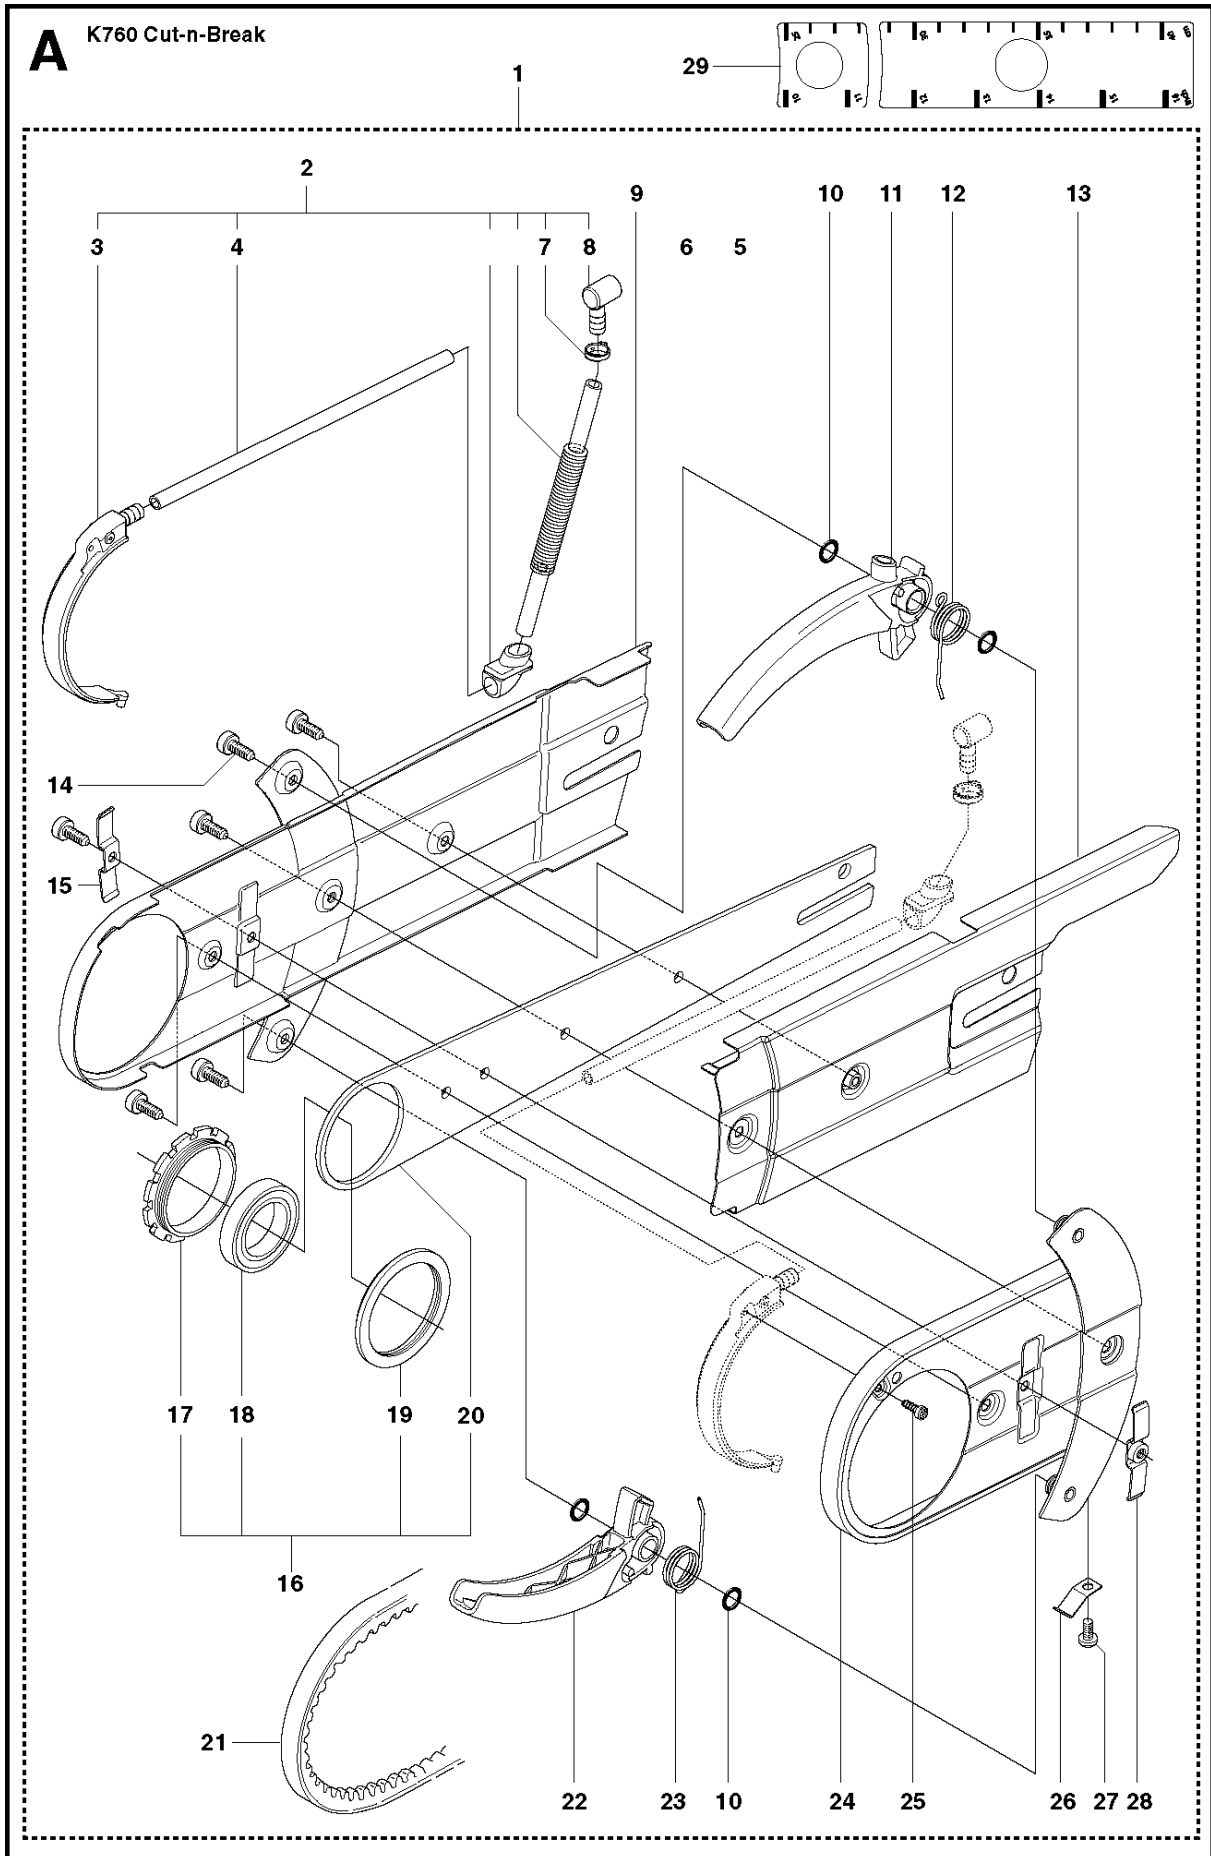

## CUTTER ARM

K760 CUT-N-BREAK, 2009-11

Ref	Part No	Description	Remark	QTY KIT
1	575 27 99-01	CUTTER ARM	Incl. 2, 9 - 16, 21 - 28	1
2	544 10 50-04	HOSE	Incl. 3 - 8	1
3	504 87 52-01	SEALING		1
4	544 04 17-01	HOSE		1
5	506 40 57-02	GROMMET		1
6	506 35 27-02	PROTECTIVE SPRING		1
7	506 09 56-05	HOSE CLAMP		1
8	506 40 98-02	NIPPLE		1
9	506 40 55-02	BELT GUARD		1
10	503 26 30-08	O-RING		2
11	506 40 64-03	BLADE GUARD		1
12	506 40 61-01	SPRING		1
13	525 56 45-01	BELT COVER		1
14	503 21 53-10	SCREW ITXSCM		6
15	506 40 56-01	DEFLECTION LIMITER		1
16	544 10 37-03	BAR	Incl. 17 - 20	1
17	506 40 28-02	BEARING CAGE		1
18	544 10 59-01	BEARING		1
19	506 40 29-02	BUSHING		1
20	506 40 53-01	BAR		1
21	506 37 27-02	BELT		1
22	506 40 65-02	BLADE GUARD		1
23	506 40 61-02	SPRING		1
24	506 40 46-02	WEAR PROTECTION		1
25	503 21 28-10	SCREW CCRPANT		1
26	506 40 51-01	STOP		1
27	724 12 84-01	SCREW CRPANM		1
28	506 40 56-02	DEFLECTION LIMITER		1
29	544 37 44-02	LABEL		1