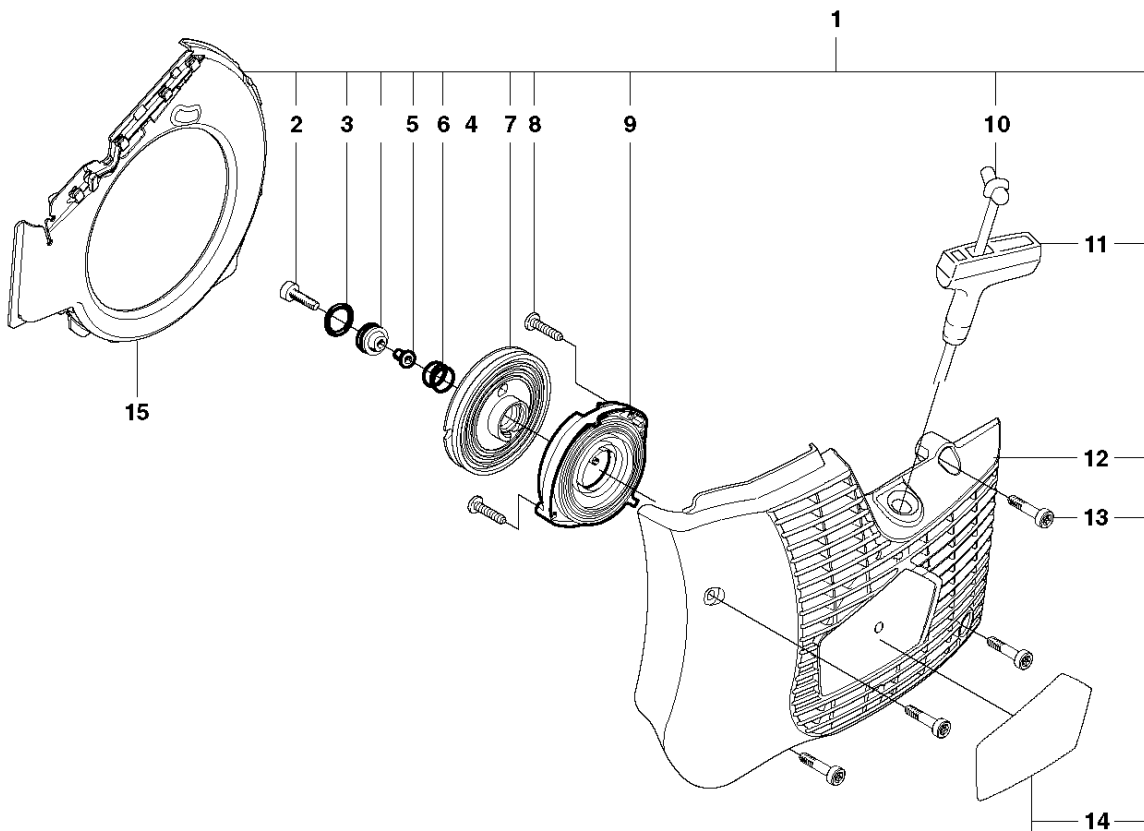

J K760 Cut-n-Break

STARTER

K760 CUT-N-BREAK, 2009-11

Ref	Part No	Description	Remark	QTY KIT
1	574 36 20-01	STARTER	Incl. 2 - 14	1
2	510 26 92-22	SCREW ITXSCT		1
3	740 43 13-00	O-RING		1
4	510 00 08-01	SEALING		1
5	506 26 31-01	SPACING SLEEVE		1
6	506 25 30-01	COMPRESSION SPRING		1
7	506 25 81-02	STARTER PULLEY		1
8	503 21 28-10	SCREW CCRPANT		2
9	506 25 89-01	RECOIL SPRING		1
10	506 33 56-15	CORD		1
10	506 33 56-50	STARTER CORD	50 m	1
11	503 12 79-01	STARTER HANDLE		1
12	525 44 60-01	STARTER COVER		1
13	501 98 10-20	SCREW ITXSCM		4
14	525 57 11-01	DECAL		1
15	544 38 39-01	AIR CONDUCTOR		1