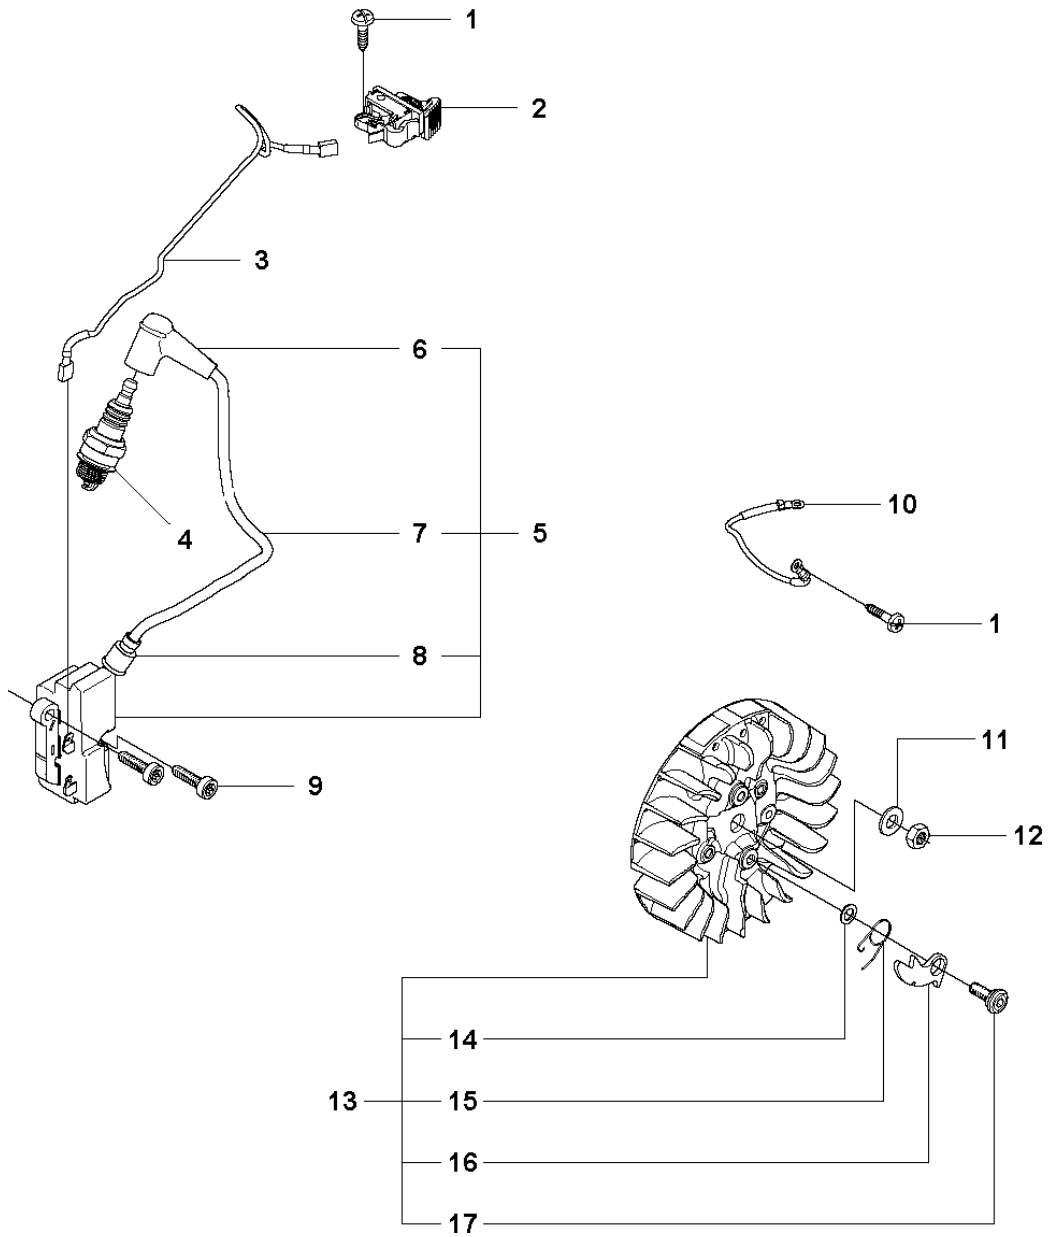

K K760 Cut-n-Break

IGNITION SYSTEM

K760 CUT-N-BREAK, 2009-11

Ref	Part No	Description	Remark	QTY KIT
1	503 21 28-10	SCREW CCRPANT		2
2	506 31 86-02	STOP SWITCH		1
3	506 37 84-02	CABLE		1
4	503 23 51-11	SPARK PLUG	RCJ 6 Y	1
5	510 11 56-02	IGNITION MODULE	Incl. 6 - 8	1
6	501 48 54-02	SPARK PLUG CAP		1
7	506 38 78-34	IGNITION CABLE		1
8	505 27 75-16	CABLE SLEEVE		1
9	503 21 53-20	SCREW ITXSCM		2
10	506 37 85-01	CABLE		1
11	503 23 01-01	WASHER		1
12	503 22 10-11	HEXAGON NUT		1
13	501 37 56-04	FLYWHEEL	Incl. 14 - 17	1
14	503 23 00-42	WASHER		2
15	501 63 48-01	SPRING		2
16	501 67 32-03	PAWL		2
17	506 00 69-01	SCREW		2