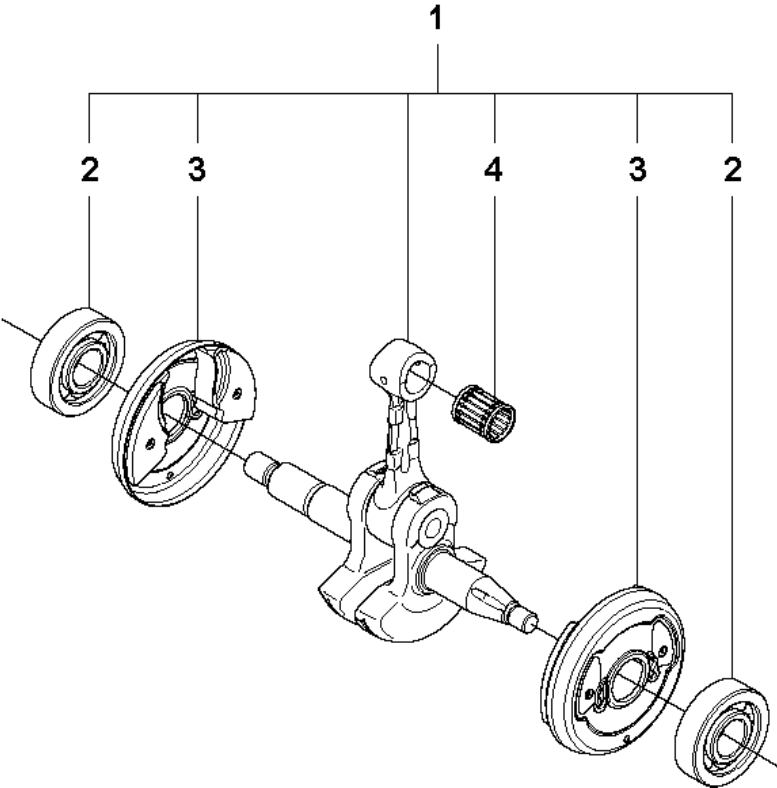

E K760 Cut-n-Break

CRANKSHAFT

K760 CUT-N-BREAK, 2009-11

Ref	Part No	Description	Remark	QTY KIT
1	502 29 50-02	CRANKSHAFT ASSY	Incl. 2 - 4	1
2	738 22 02-25	BALL BEARING		2
3	537 20 33-01	CUP		2
4	503 25 56-01	NEEDLE BEARING		1