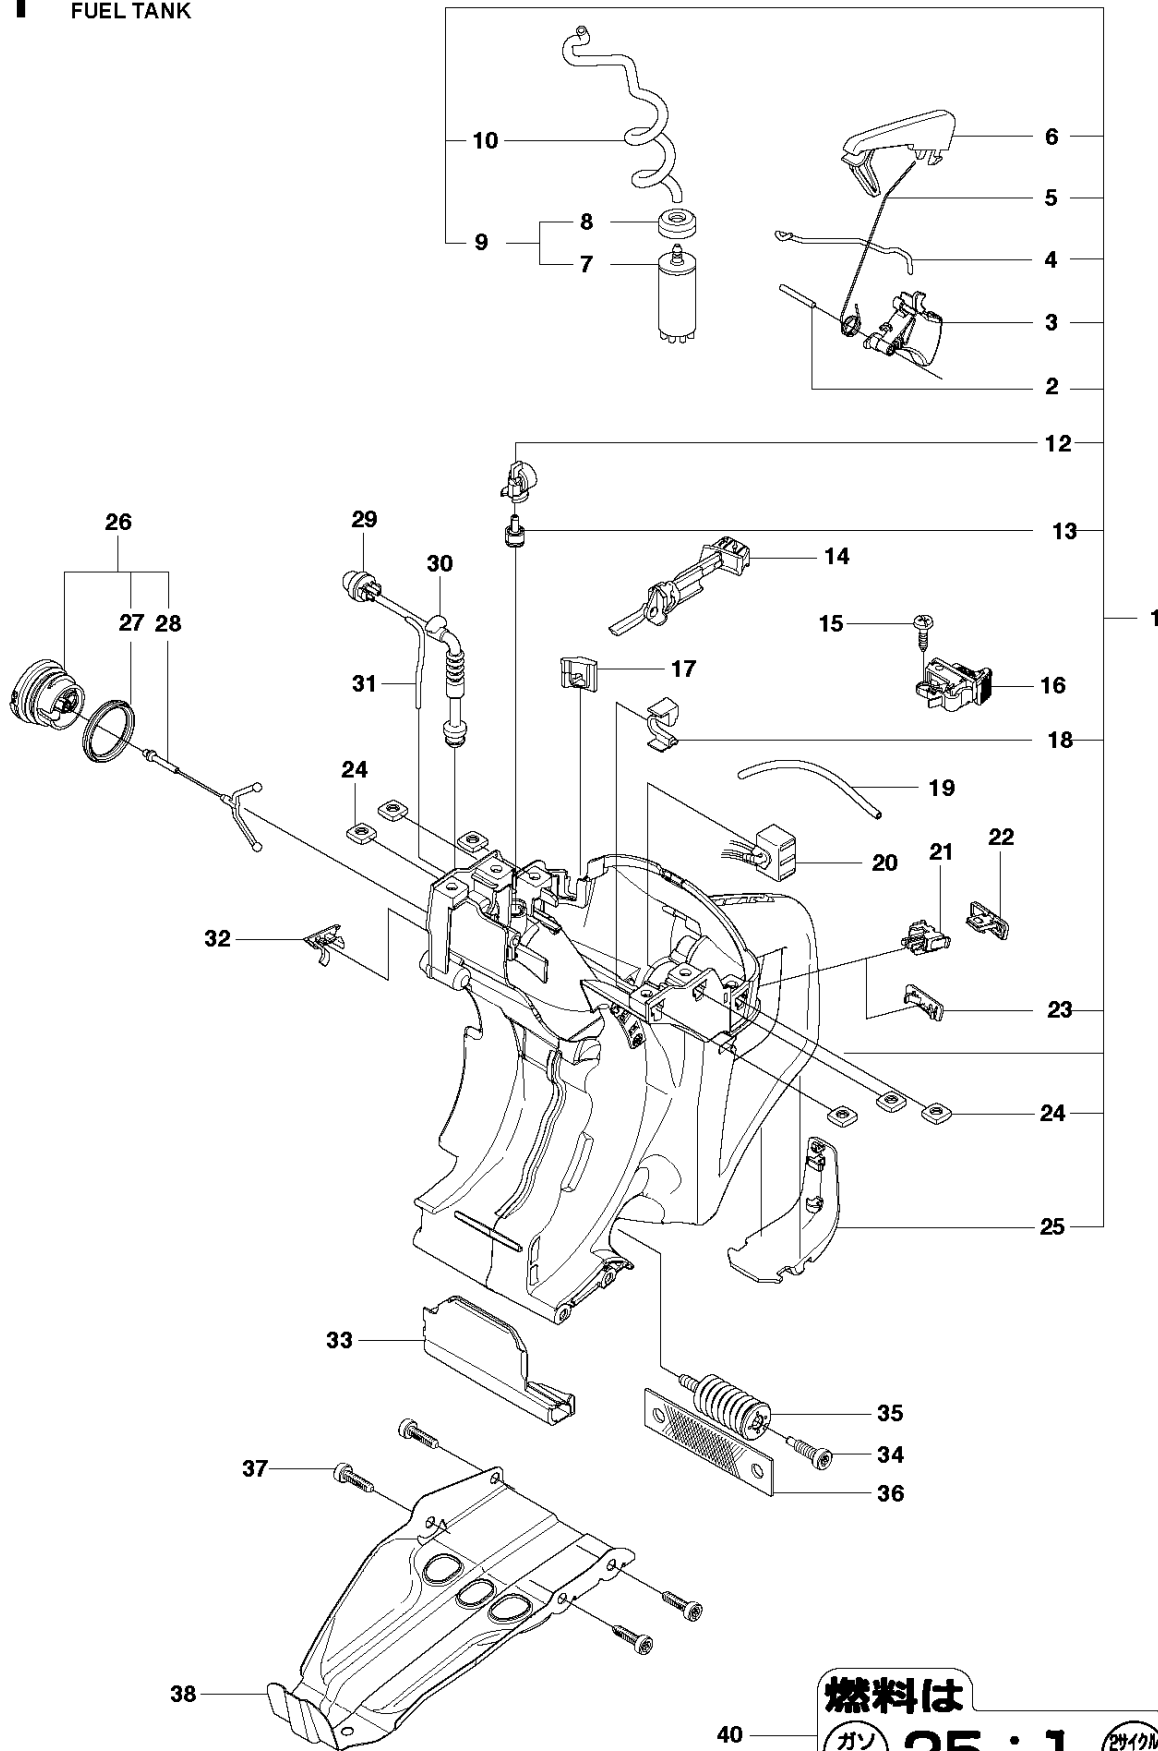

F K760 CnB
FUEL TANK

燃料は
ガソリン 25 : 1 ツサイクル専用オイル

FUEL TANK

K760 CUT-N-BREAK, 2009-11

Ref	Part No	Description	Remark	QTY KIT
1	593 28 18-01	FUEL TANK ASSY	Incl. 2 - 10, 12-13, 18, 23-25	1
2	720 12 40-20	PARALLEL PIN		2
3	588 08 62-01	THROTTLE CONTROL		1
4	579 37 92-01	THROTTLE ROD		1
5	587 74 60-01	SPRING		1
6	588 13 77-01	THROTTLE LOCKOUT		1
7	506 26 41-01	FUEL FILTER		1
8	506 27 11-01	HOSE CLAMP		1
9	506 26 41-11	FUEL FILTER	Incl. 7 - 8	1
10	581 75 62-03	FUEL HOSE		1
12	577 31 35-01	TANK VENT VALVE ASSY		1
13	501 15 29-01	TANK VENT ASSY		1
14	544 22 90-02	CHOKE CONTROL		1
15	525 88 74-02	SCREW CITXPANT		1
16	506 31 86-04	STOP SWITCH		1
17	506 37 80-01	GROMMET		1
18	544 39 32-01	HOSE CLIP		1
19	581 75 61-17	FUEL HOSE		1
20	544 38 41-01	ELECTRONIC BOX		1
21	501 01 88-01	HOUSING		1
22	501 01 94-01	SWITCH		1
23	501 37 13-01	LID		1
24	581 77 48-01	NUT		6
25	588 19 82-01	GROUND SUPPORT		1
26	522 62 00-03	TANK CAP ASSY		1
27	589 24 11-01	GASKET		1
28	503 57 89-01	HOLDER		1
29	540 05 49-01	AIR CLEANER		1
30	505 19 52-01	FUEL HOSE		1
31	537 04 24-14	FUEL HOSE		1
32	506 39 46-02	HUB CAP		1
33	506 38 15-01	HEAT SHIELD		1
34	544 06 12-01	SCREW ITXSCM		1
35	537 21 03-12	ANTIVIBRATION ELEMENT		1
36	544 23 82-01	BAND		1
37	503 21 54-20	SCREW ITXSCT		4
38	506 37 19-02	BASEPLATE		1
40	506 31 30-01	LABEL	Japan Only	1