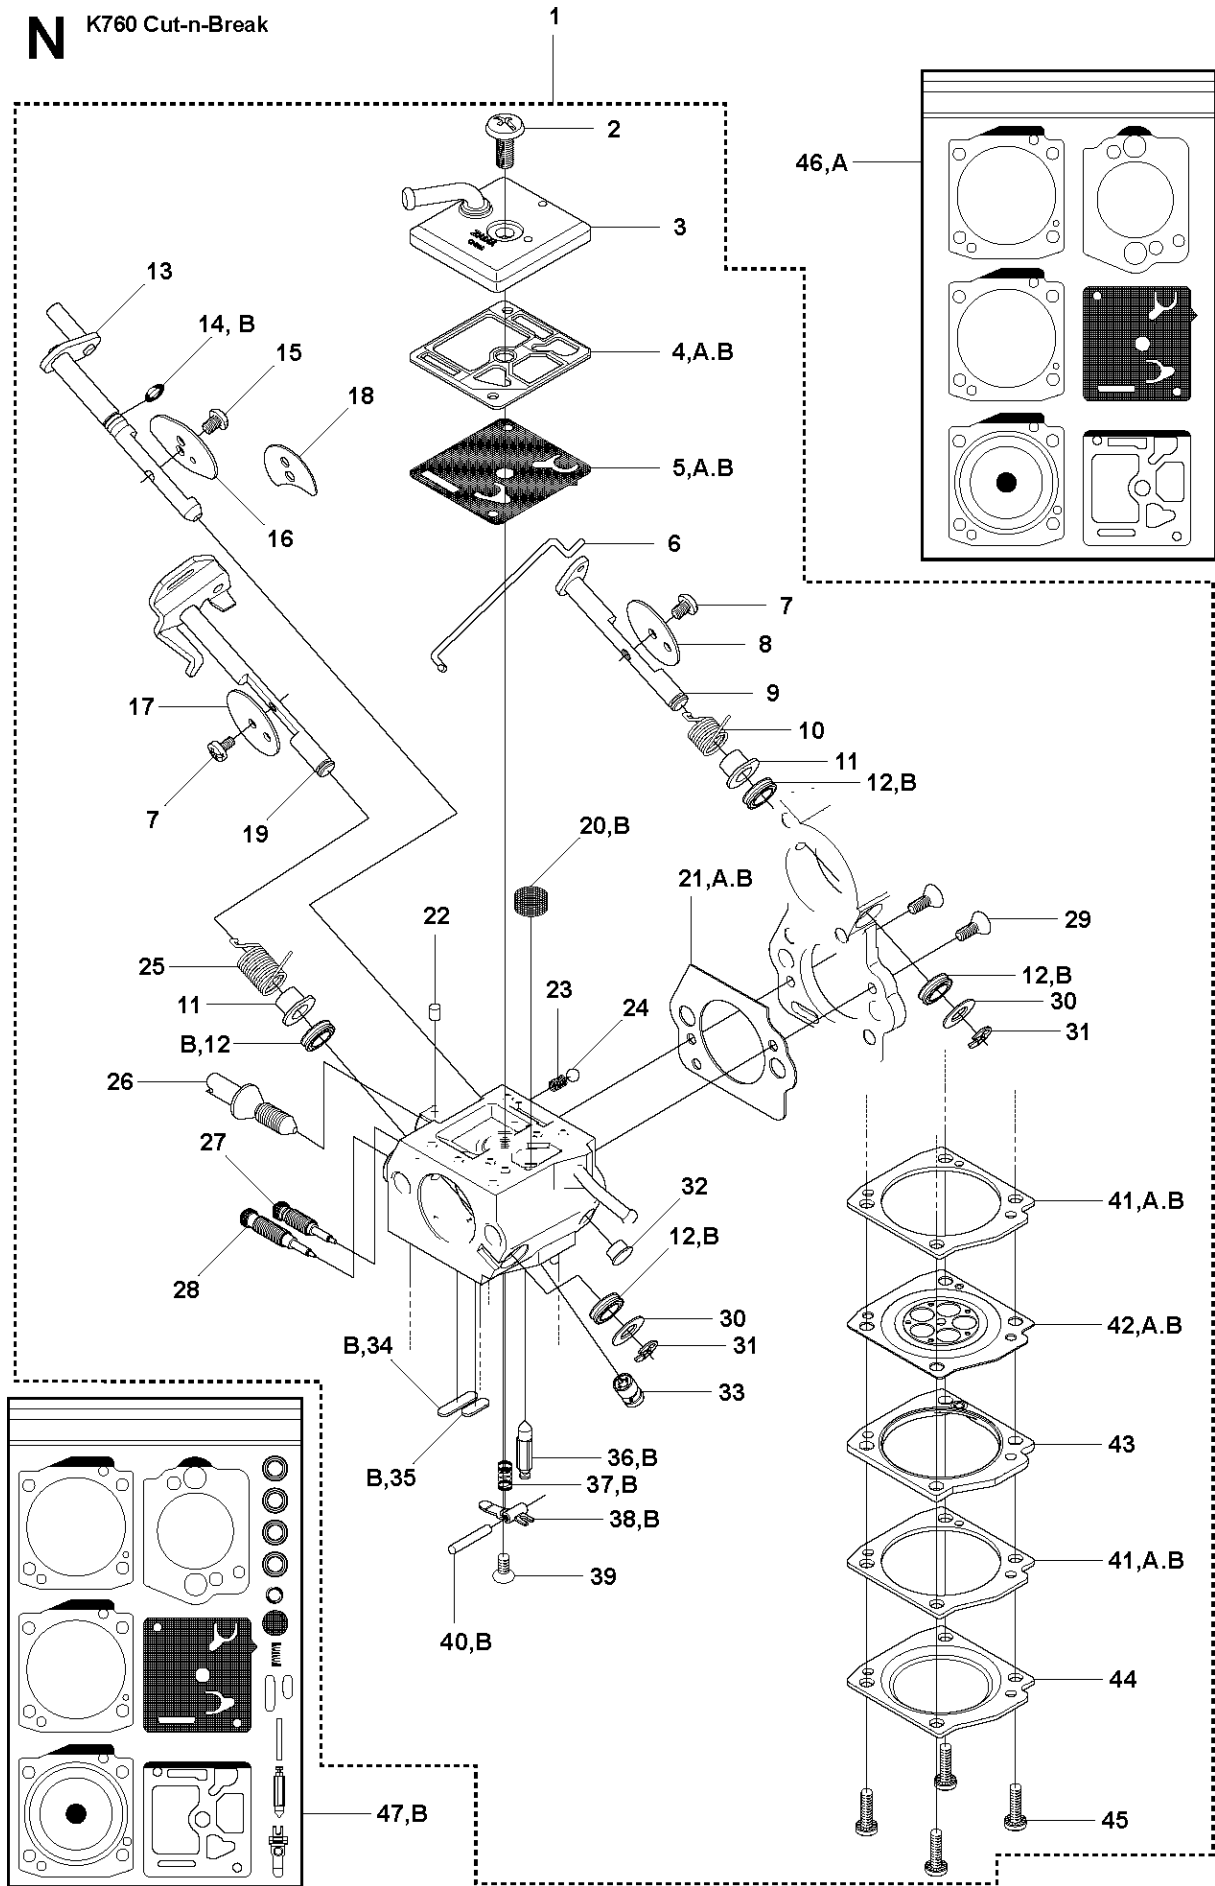

N K760 Cut-n-Break

CARBURETOR

K760 CUT-N-BREAK, 2009-11

Ref	Part No	Description	Remark	QTY KIT
1	510 18 12-02	CARBURETTOR	Zama C3-EL43A, Incl. 2 - 43	1
2	503 47 96-01	SCREW		1
3	544 83 64-01	PUMP COVER		1
4	503 61 66-01	GASKET		1
5	506 39 60-01	DIAPHRAGM PUMP		1
6	506 39 65-01	ROD		1
7	544 08 22-01	SCREW		2
9	506 39 71-01	SHAFT ASSY		1
10	506 39 75-01	SPRING		1
11	506 39 54-01	COLLAR		2
12	506 39 64-01	QUAD RING		4
13	506 39 73-01	SHAFT ASSY		1
14	506 39 90-01	O-RING		1
15	503 48 18-01	SCREW		1
16	506 39 78-01	VALVE		1
17	537 17 70-01	VALVE		1
18	522 60 75-01	CHOKE VALVE	Japan only	1
19	506 39 74-01	SHAFT ASSY		1
20	503 53 57-01	STRAINER		1
21	506 39 58-01	GASKET		1
22	503 48 11-01	PIECE		1
23	537 01 26-01	SPRING		1
24	537 01 25-01	BALL		1
25	544 83 65-01	SPRING		1
26	506 39 72-01	SCREW		1
27	506 39 70-01	SCREW		1
28	506 39 69-01	SCREW		1
29	537 38 51-01	SCREW		2
30	506 39 79-01	WASHER		2
31	537 38 52-01	CLIP		2
32	506 39 91-01	PLUG		1
33	506 39 61-01	NOZZLE ASSY		1
34	503 53 56-01	PLUG WELCH		1
35	537 17 78-01	PLUG		1
36	537 17 62-01	VALVE		1
37	575 44 13-01	SPRING		1
38	537 17 64-01	LEVER		1
39	544 08 21-01	SCREW		1
40	503 48 00-01	PIN RETAINING SCREW		1
41	506 39 62-01	GASKET		2
42	506 39 57-01	DIAPHRAGM ASSY		1
43	506 39 55-01	COVER		1
44	506 39 56-01	COVER		1
45	506 39 66-01	SCREW		4
46	506 40 99-01	GASKET KIT	Incl. 4-5, 21, 41, 42	1
47	506 41 00-03	GASKET KIT	Incl. 4-5, 12, 14, 20, 21, 34-38, 40-42	1