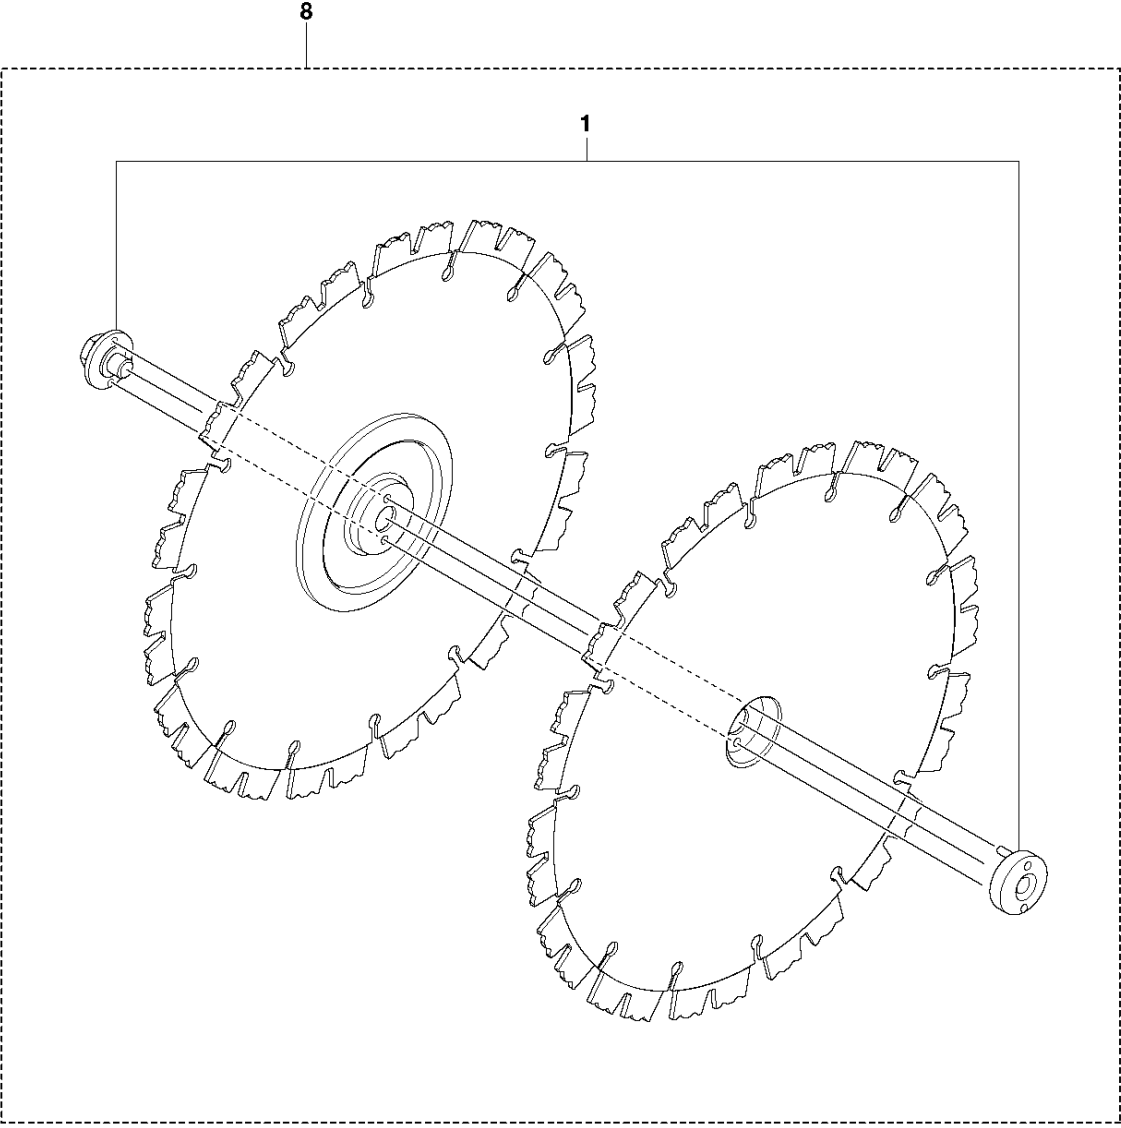

B K760 CUT-N-BREAK
CUTTING BLADE

CUTTING BLADE

K760 CUT-N-BREAK, 2009-11

Ref	Part No	Description	Remark	QTY KIT
1	501 00 88-02	SCREW KIT		1
8	574 83 62-01	DIAMOND BLADE	EL10 CnB Soft	2
8	574 83 62-02	DIAMOND BLADE	EL35 CnB Medium	2
8	574 83 62-03	DIAMOND BLADE	EL70 CnB Hard	2