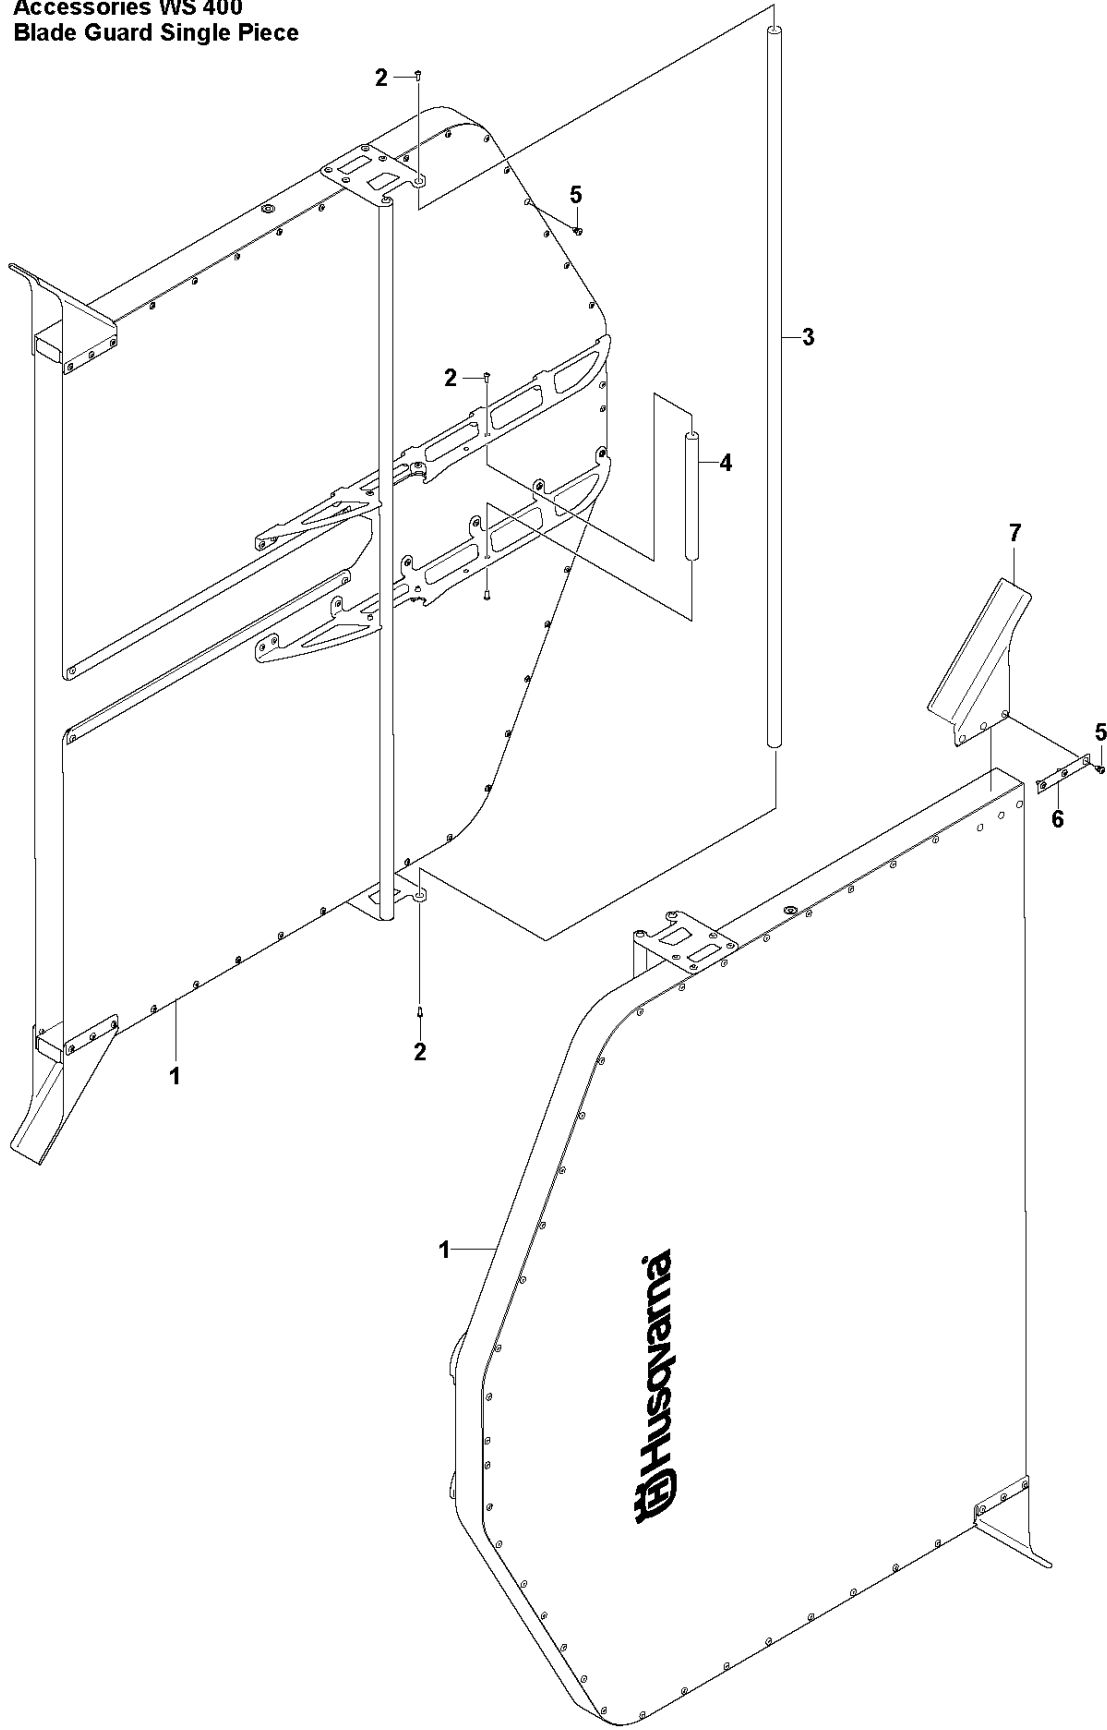

SPARE PARTS LIST

ACCESSORIES AND TOOLS

BLADE GUARD SINGLE PIECE, 2018-11

Q Accessories WS 400
Blade Guard Single Piece

BLADE GUARD SINGLE PIECE

BLADE GUARD SINGLE PIECE, 2018-11

Ref	Part No	Description	Remark	QTY KIT	
1	595 02 39-01	BLADE GUARD	"33""	1	
1	595 02 40-01	BLADE GUARD	"42""	1	
2	531 11 94-26	SCREW		4	1
3	595 01 79-02	GUIDE RAIL	"33""	2	1
3	595 01 80-02	GUIDE RAIL	"42""	2	1
4	591 43 57-01	HANDLE		1	1
5	578 98 77-01	RIVET		70	1
6	577 48 56-01	WASHER		2	1
7	577 61 40-01	SPRAY GUARD		2	1