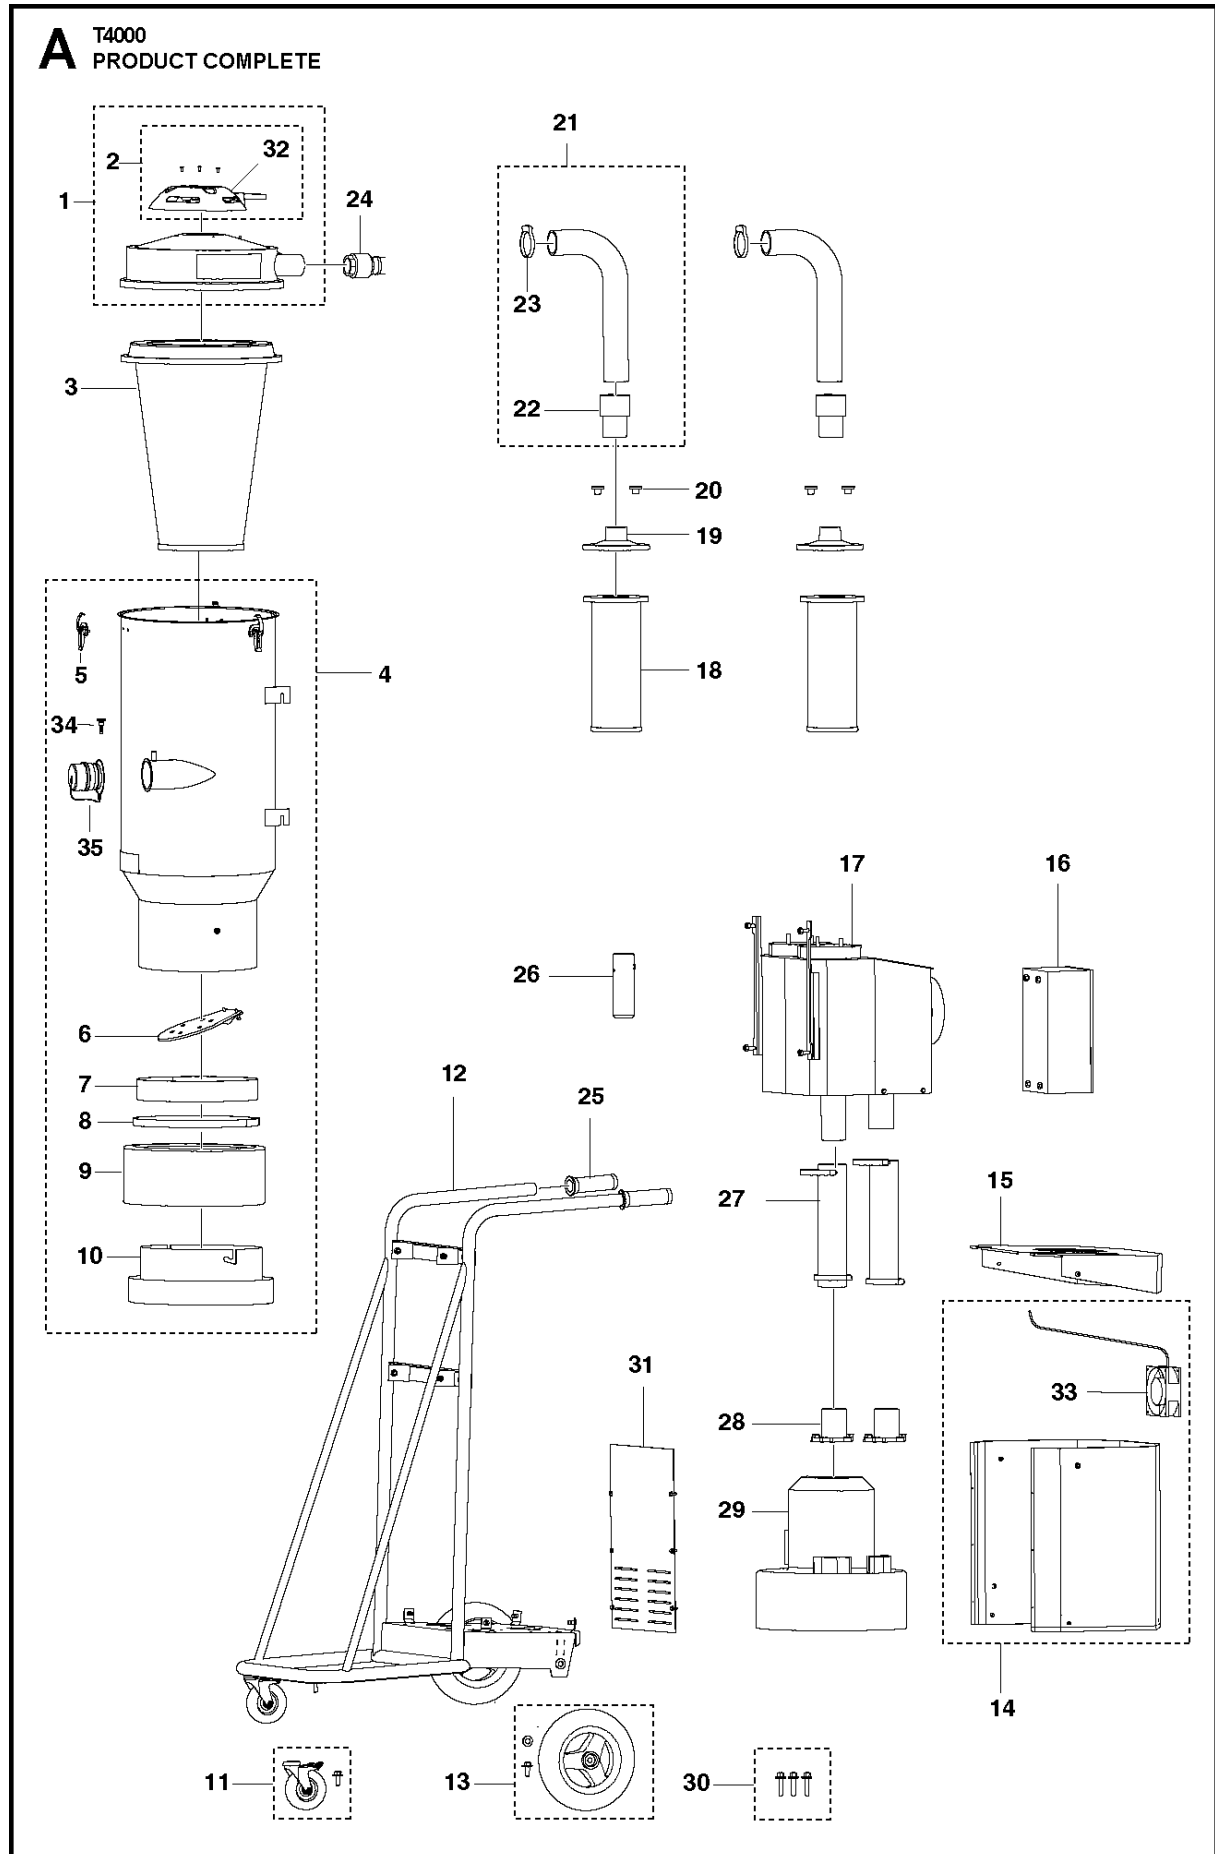

SPARE PARTS LIST

DUST AND SLURRY MANAGEMENT

T 4000, 2019-12

PRODUCT COMPLETE

T 4000, 2019-12

Ref	Part No	Description	Remark	QTY KIT	
1	598 81 04-02	TANK CAP ASSY		1	
2	590 41 50-01	VALVE		1	1
3	591 96 97-01	CLEANER	Pre-filer	1	
4	590 47 85-02	TANK		1	
5	590 39 64-01	HOLDER KIT		3	4
6	590 39 86-01	FLAP		1	4
7	590 40 23-01	SEAL		1	4
8	590 40 18-01	STRAP		1	4
9	590 42 92-01	BAG		1	4
10	590 42 69-01	HOLDER		1	4
11	590 39 72-01	WHEEL KIT		1	
12	590 44 94-01	FRAME		1	
13	590 39 70-01	REAR WHEEL		1	
14	598 79 42-02	MOTOR HOUSING		1	
15	598 79 41-01	MOTOR COVER		1	
16	598 79 43-01	ELECTRONIC BOX		1	
17	598 79 44-01	FILTER HOUSING		1	
18	590 42 98-01	FILTER	HEPA	2	
19	590 39 89-01	FILTER COVER		2	
20	590 40 07-01	NUT		4	
21	598 79 45-01	HOSE KIT		1	
22	590 43 81-01	HOSE		2	21
23	590 40 08-01	HOSE CLAMP		2	21
24	590 43 21-01	CHECK VALVE		1	
25	590 44 91-02	GRIP		1	
26	590 42 64-01	HOLDER		1	
27	598 79 46-01	HOSE KIT		1	
28	598 79 47-01	HOSE CONNECTOR		1	
29	591 96 75-01	ENGINE		1	
30	598 79 50-01	SUPPORT KIT		1	
31	590 44 90-01	COVER PLATE		1	
32	590 39 96-02	COVER KIT		1	1, 2
33	592 02 90-01	FAN		1	14
34	590 40 16-01	LOCKING PIN		1	4
35	590 42 67-01	LID		1	4