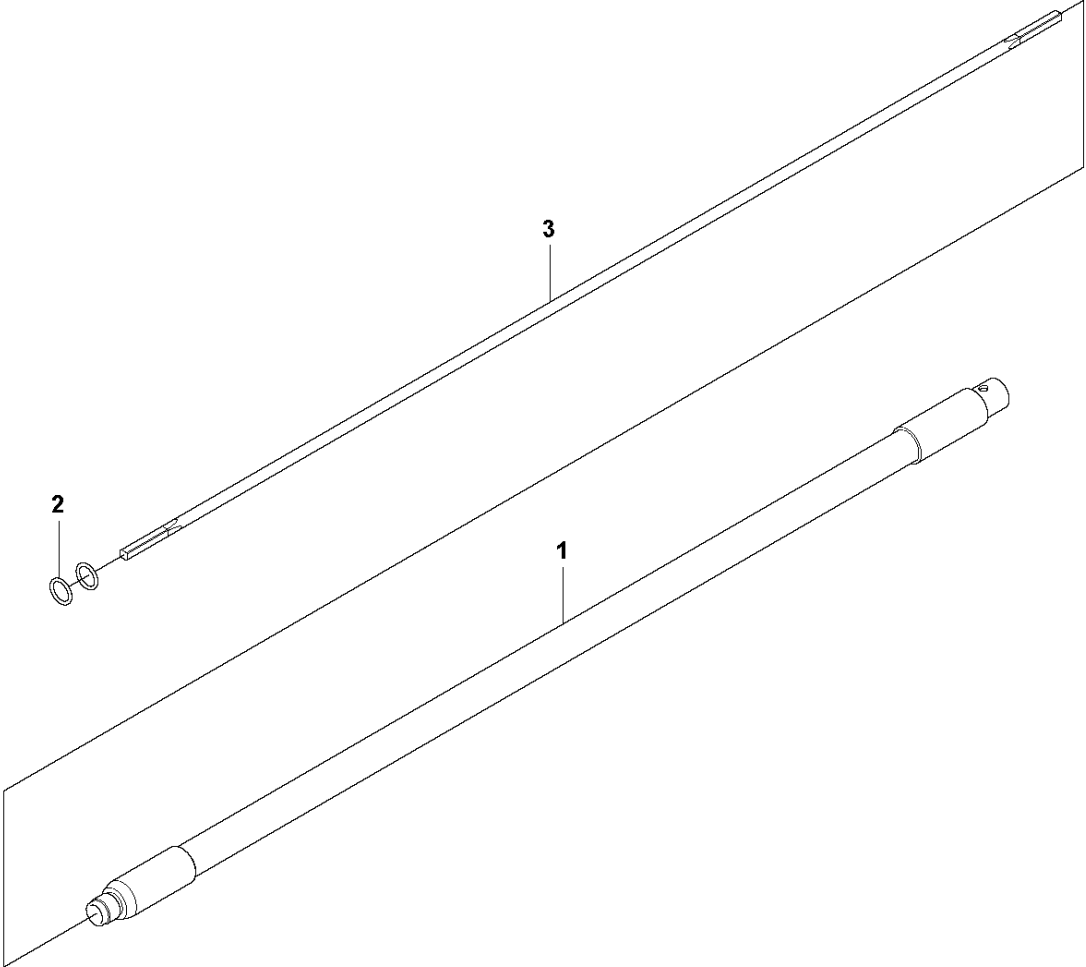

# SPARE PARTS LIST

POKERS

SUPERFLEX 30, 967859504, 2019-08

**A** SUPERFLEX 30  
PRODUCT COMPLETE

PRODUCT COMPLETE

SUPERFLEX 30, 967859504, 2019-08

Ref	Part No	Description	Remark	QTY KIT
1	598 52 74-03	HOSE	Hose, complete 3 m	1
2	594 50 62-01	SHAFT		1
3	595 04 64-01	O-RING	19.2x3 NBR 70 Shore	1