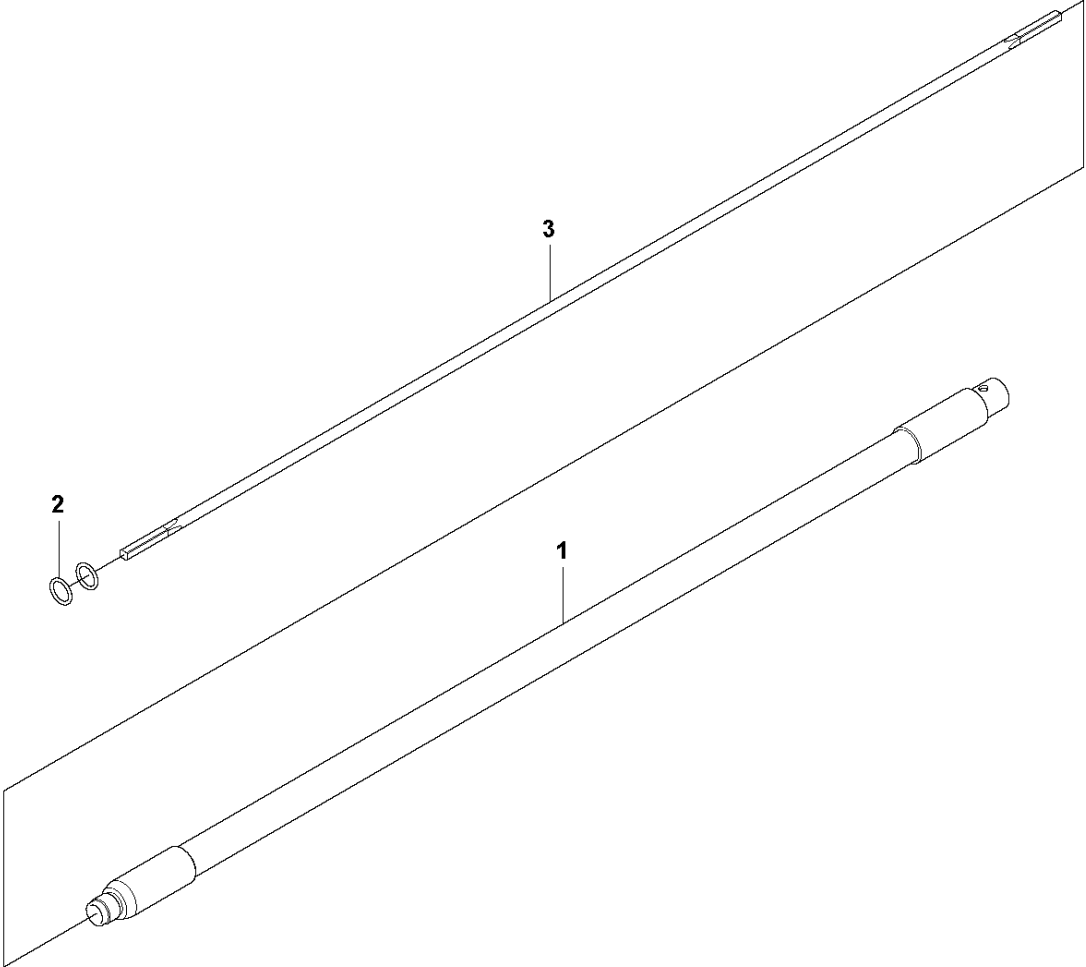

# SPARE PARTS LIST

POKERS

SUPERFLEX 20, 967859503, 2019-08

**A** SUPERFLEX 20  
PRODUCT COMPLETE

PRODUCT COMPLETE

SUPERFLEX 20, 967859503, 2019-08

Ref	Part No	Description	Remark	QTY KIT
1	598 52 74-02	HOSE	Hose, complete 2 m	1
2	594 50 59-01	SHAFT		1
3	595 04 64-01	O-RING	19.2x3 NBR 70 Shore	1