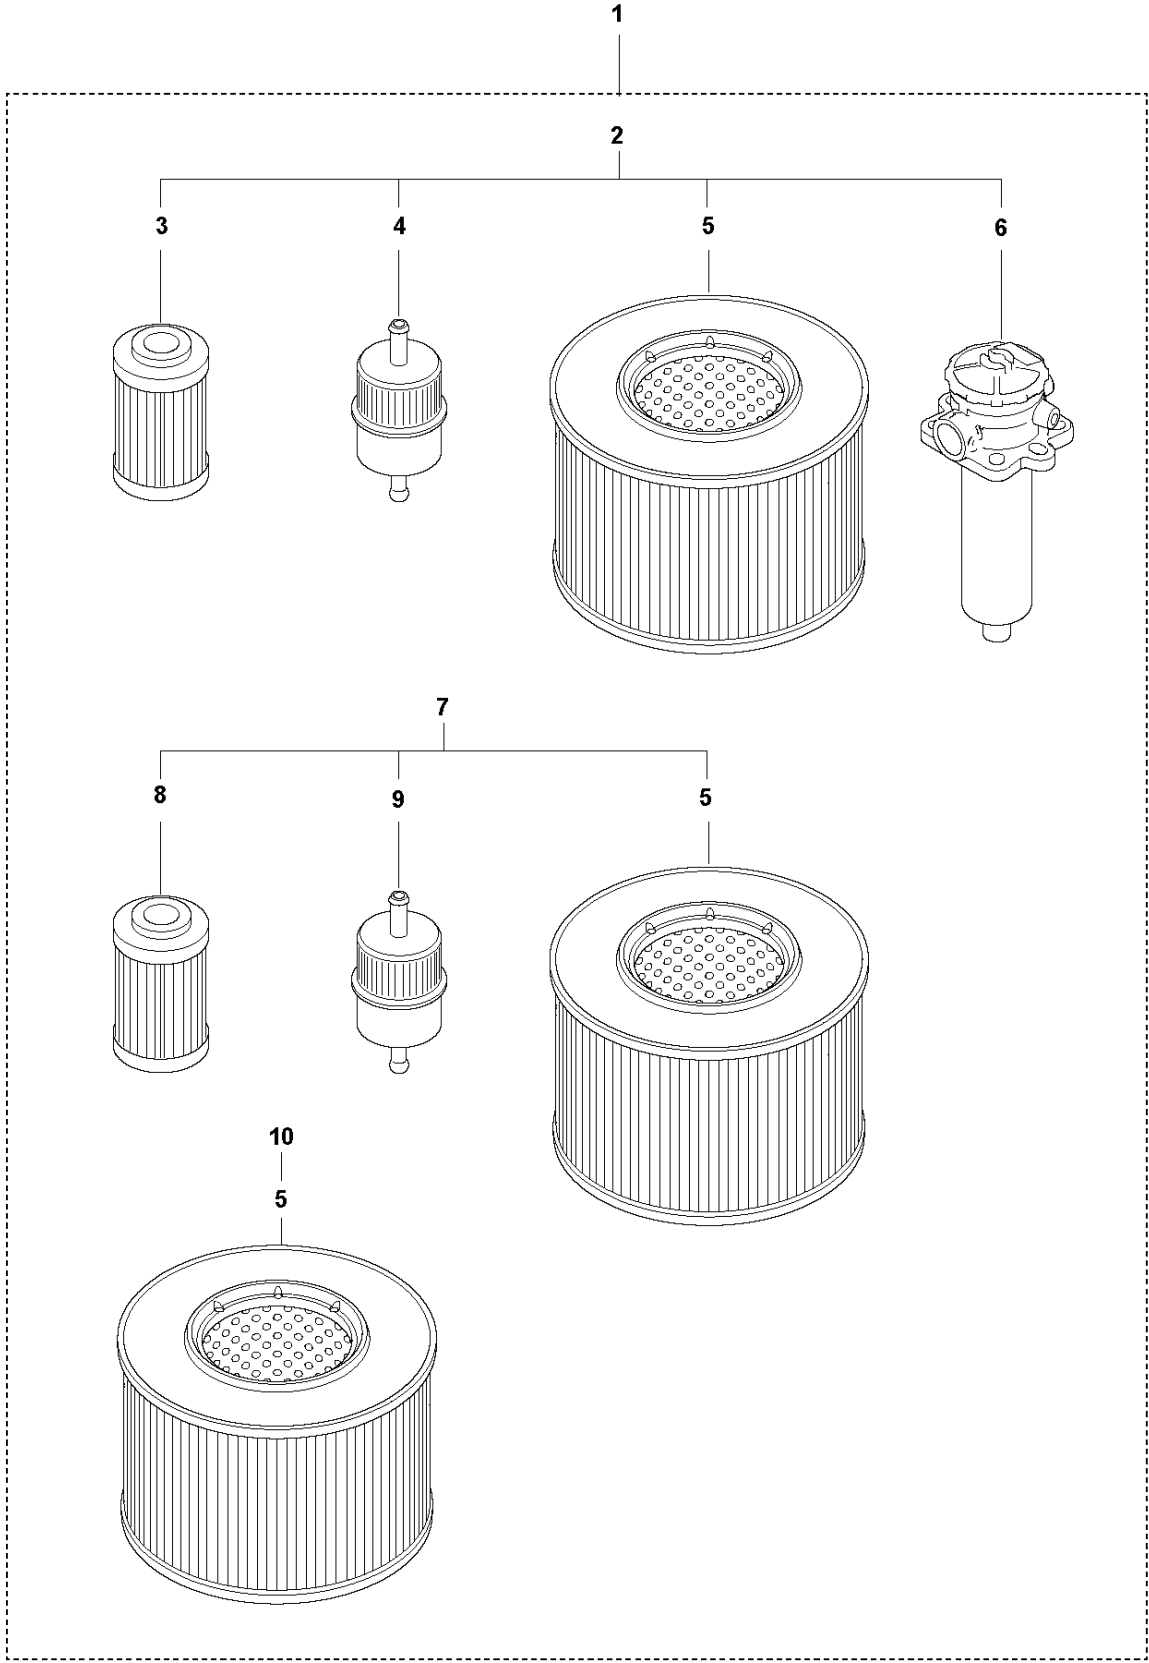

N LH 700
START UP KIT - HATZ

START UP KIT - HATZ

LH 700, 967897201, 967897202, 967897203, 967897204, 967897205,
967897206, 2019-08

Ref	Part No	Description	Remark	QTY	KIT
1	594 76 18-01	SERVICE KIT		1	
2	594 21 76-01	SERVICE KIT		1	1, 2
3	594 30 24-01	OIL FILTER		1	1, 2
4	594 57 99-01	FUEL FILTER		1	1, 2
5	594 30 54-01	AIR FILTER		1	1, 2, 7, 10
6	594 44 52-01	FILTER		1	1, 2
7	594 21 50-01	SERVICE KIT		1	1
8	594 30 24-01	OIL FILTER		1	1, 7
9	594 57 99-01	FUEL FILTER		1	1, 7
10	595 38 43-01	AIR FILTER		1	1