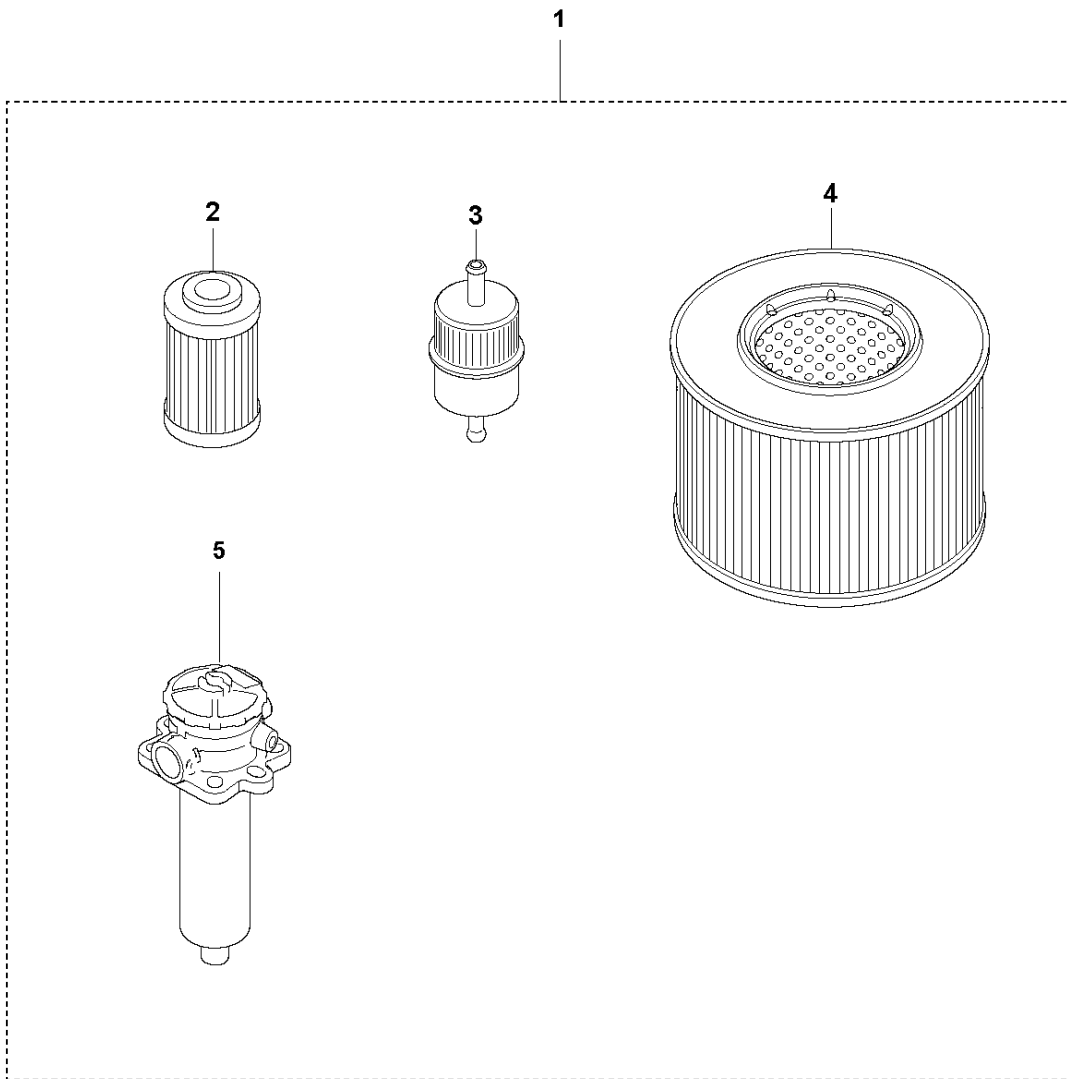

O LH 700
12 MONTHS / 500 HOURS SERVICE KIT

12 MONTHS / 500 HOURS SERVICE KIT - HATZ
967897204, 967897205, 967897206, 2019-08

LH 700, 967897201, 967897202, 967897203,

Ref	Part No	Description	Remark	QTY KIT	
1	595 38 41-01	SERVICE KIT		1	
2	594 30 24-01	OIL FILTER		1	1
3	594 57 99-01	FUEL FILTER		1	1
4	594 30 54-01	AIR FILTER		1	1
5	594 44 53-01	FILTER		1	1