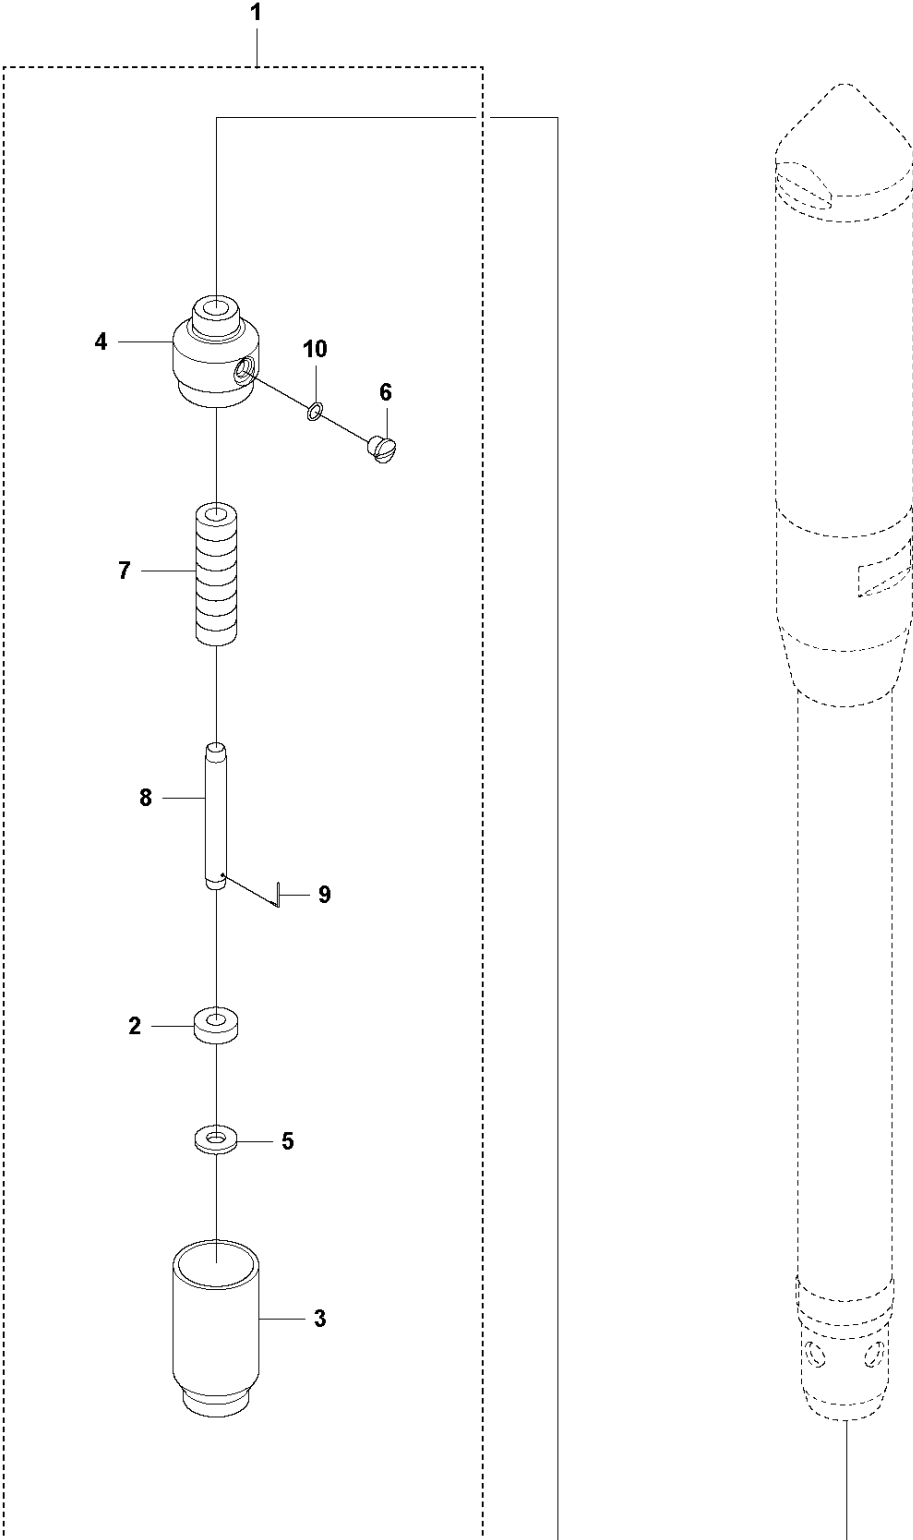

SPARE PARTS LIST

POKERS

AY 37, 4812050819, 4812050883,
4812050884, 2019-08

A AY 37
PRODUCT COMPLETE

PRODUCT COMPLETE

AY 37, 4812050819, 4812050883, 4812050884, 2019-08

Ref	Part No	Description	Remark	QTY KIT
1	594 78 97-01	CAP		1
2	594 26 77-01	O-RING	22.5x2 NBR 70 shore	2
3	594 40 13-01	ROTOR		1
4	594 27 45-01	DISC		1
5	594 81 91-01	TUBE		1
6	594 27 46-01	FLANGE		1
7	594 27 47-01	NOZZLE		1
8	595 52 10-01	CAP		1
9	594 27 93-01	CLAMP		2
10	595 44 47-01	SLEEVE		1
11	594 25 44-02	HOSE	2.1 meters	1
12	595 44 46-02	EXHAUST HOSE	2 meters	1
13	594 79 25-01	CLAMP		1
14	594 81 92-01	NIPPLE		1
15	594 40 12-01	NIPPLE		1
16	594 52 76-01	O-RING	15.1x2.7 NBR 70 shore	1
17	595 14 14-01	RIVET		2
18	594 25 44-03	HOSE	4.1 meters	1
19	594 25 44-04	HOSE	6.1 meters	1
20	595 44 46-03	EXHAUST HOSE	4 meters	1
21	595444604	TBD	6 meters	1
22	595 46 15-01	LUBRICATION NIPPLE	Lubricator, optional	1
23	594 28 00-01	HANDLE	Quick coupling	1

B AY 37
QUICK COUPLING W/ BALL-STOP VALVE

QUICK COUPLING W/ BALL-STOP VALVE AY 37, 4812050819, 4812050883, 4812050884, 2019-08

Ref	Part No	Description	Remark	QTY KIT	
1	594 28 00-01	HANDLE	Quick coupling w/ ball-stop valve, complete	1	1
2	594 28 01-01	BODY		1	1
3	594 79 12-01	BUSHING		1	1
4	594 28 02-01	UNIT		1	1
5	594 28 03-01	SCREW		1	1
6	594 28 05-01	O-RING	42.3x3 NBR 70 shore	2	1
7	594 28 04-01	BALL		1	1
8	594 25 53-01	COUPLING		1	1
9	594 25 37-01	FILTER		1	1
10	594 25 39-01	SEAL		1	1

C AY 37
LUBRICATOR

LUBRICATOR

AY 37, 4812050819, 4812050883, 4812050884, 2019-08

Ref	Part No	Description	Remark	QTY KIT	
1	595 46 15-01	LUBRICATION NIPPLE	Lubricator, complete	1	
2	595 16 92-01	WASHER		1	1
3	595 16 91-01	BODY		1	1
4	595 16 90-01	HOLDER		1	1
5	594 81 93-01	WASHER		1	1
6	594 25 76-01	SCREW		1	1
7	595 14 60-01	RING		8	1
8	595 15 14-01	TUBE		1	1
9	594 79 51-01	WIRE		2	1
10	598 64 71-01	O-RING	9.25x1.78 NBR 70 shore	1	1