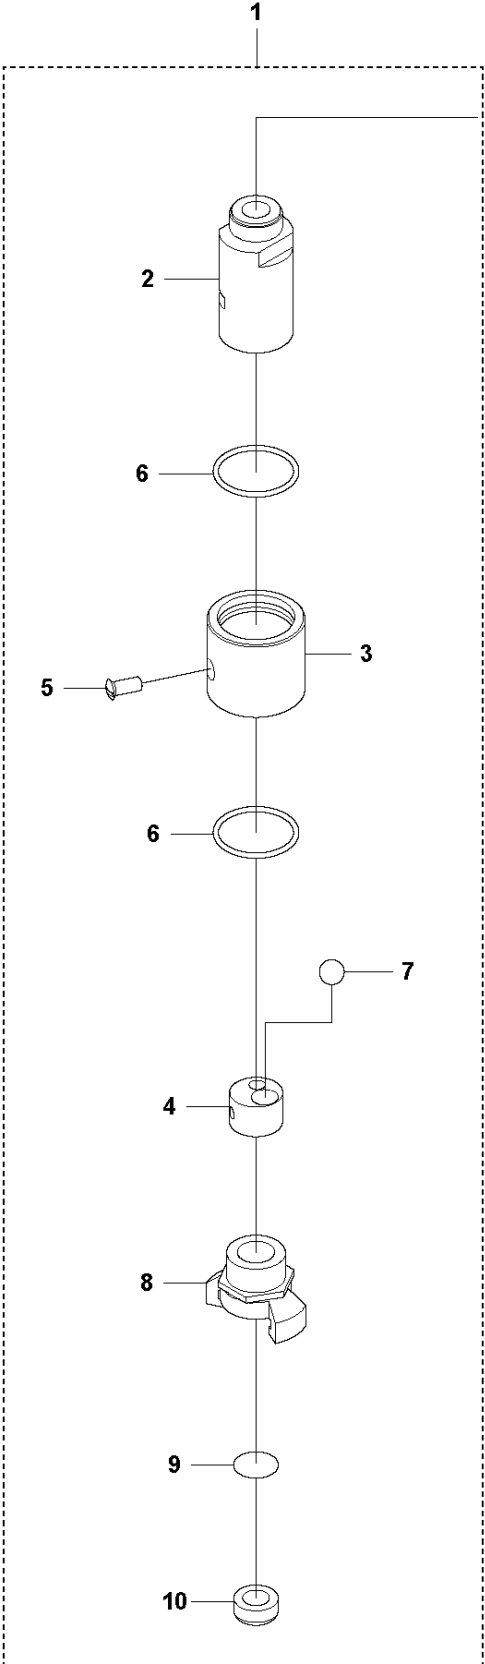

SPARE PARTS LIST

POKERS

AY 37, 4812050819, 4812050883,
4812050884, 2019-08

A AY 37
PRODUCT COMPLETE

PRODUCT COMPLETE

AY 37, 4812050819, 4812050883, 4812050884, 2019-08

Ref	Part No	Description	Remark	QTY KIT
1	594 78 97-01	CAP		1
2	594 26 77-01	O-RING	22.5x2 NBR 70 shore	2
3	594 40 13-01	ROTOR		1
4	594 27 45-01	DISC		1
5	594 81 91-01	TUBE		1
6	594 27 46-01	FLANGE		1
7	594 27 47-01	NOZZLE		1
8	595 52 10-01	CAP		1
9	594 27 93-01	CLAMP		2
10	595 44 47-01	SLEEVE		1
11	594 25 44-02	HOSE	2.1 meters	1
12	595 44 46-02	EXHAUST HOSE	2 meters	1
13	594 79 25-01	CLAMP		1
14	594 81 92-01	NIPPLE		1
15	594 40 12-01	NIPPLE		1
16	594 52 76-01	O-RING	15.1x2.7 NBR 70 shore	1
17	595 14 14-01	RIVET		2
18	594 25 44-03	HOSE	4.1 meters	1
19	594 25 44-04	HOSE	6.1 meters	1
20	595 44 46-03	EXHAUST HOSE	4 meters	1
21	595444604	TBD	6 meters	1
22	595 46 15-01	LUBRICATION NIPPLE	Lubricator, optional	1
23	594 28 00-01	HANDLE	Quick coupling	1

B AY 37
QUICK COUPLING W/ BALL-STOP VALVE

QUICK COUPLING W/ BALL-STOP VALVE AY 37, 4812050819, 4812050883, 4812050884, 2019-08

Ref	Part No	Description	Remark	QTY KIT	
1	594 28 00-01	HANDLE	Quick coupling w/ ball-stop valve, complete	1	1
2	594 28 01-01	BODY		1	1
3	594 79 12-01	BUSHING		1	1
4	594 28 02-01	UNIT		1	1
5	594 28 03-01	SCREW		1	1
6	594 28 05-01	O-RING	42.3x3 NBR 70 shore	2	1
7	594 28 04-01	BALL		1	1
8	594 25 53-01	COUPLING		1	1
9	594 25 37-01	FILTER		1	1
10	594 25 39-01	SEAL		1	1

C AY 37
LUBRICATOR

LUBRICATOR

AY 37, 4812050819, 4812050883, 4812050884, 2019-08

Ref	Part No	Description	Remark	QTY KIT	
1	595 46 15-01	LUBRICATION NIPPLE	Lubricator, complete	1	
2	595 16 92-01	WASHER		1	1
3	595 16 91-01	BODY		1	1
4	595 16 90-01	HOLDER		1	1
5	594 81 93-01	WASHER		1	1
6	594 25 76-01	SCREW		1	1
7	595 14 60-01	RING		8	1
8	595 15 14-01	TUBE		1	1
9	594 79 51-01	WIRE		2	1
10	598 64 71-01	O-RING	9.25x1.78 NBR 70 shore	1	1