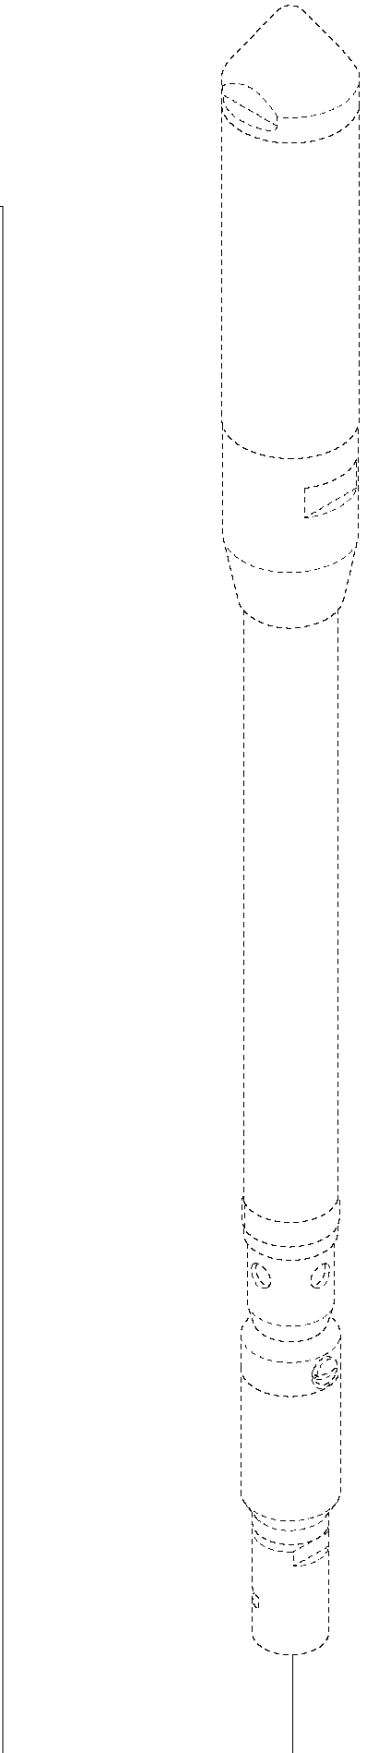

SPARE PARTS LIST

POKERS

AY 37, 4812050819, 4812050883,
4812050884, 2019-08

A AY 37
PRODUCT COMPLETE

PRODUCT COMPLETE

AY 37, 4812050819, 4812050883, 4812050884, 2019-08

Ref	Part No	Description	Remark	QTY KIT
1	594 78 97-01	CAP		1
2	594 26 77-01	O-RING	22.5x2 NBR 70 shore	2
3	594 40 13-01	ROTOR		1
4	594 27 45-01	DISC		1
5	594 81 91-01	TUBE		1
6	594 27 46-01	FLANGE		1
7	594 27 47-01	NOZZLE		1
8	595 52 10-01	CAP		1
9	594 27 93-01	CLAMP		2
10	595 44 47-01	SLEEVE		1
11	594 25 44-02	HOSE	2.1 meters	1
12	595 44 46-02	EXHAUST HOSE	2 meters	1
13	594 79 25-01	CLAMP		1
14	594 81 92-01	NIPPLE		1
15	594 40 12-01	NIPPLE		1
16	594 52 76-01	O-RING	15.1x2.7 NBR 70 shore	1
17	595 14 14-01	RIVET		2
18	594 25 44-03	HOSE	4.1 meters	1
19	594 25 44-04	HOSE	6.1 meters	1
20	595 44 46-03	EXHAUST HOSE	4 meters	1
21	595444604	TBD	6 meters	1
22	595 46 15-01	LUBRICATION NIPPLE	Lubricator, optional	1
23	594 28 00-01	HANDLE	Quick coupling	1

B AY 37
QUICK COUPLING W/ BALL-STOP VALVE

QUICK COUPLING W/ BALL-STOP VALVE AY 37, 4812050819, 4812050883, 4812050884, 2019-08

Ref	Part No	Description	Remark	QTY KIT	
1	594 28 00-01	HANDLE	Quick coupling w/ ball-stop valve, complete	1	1
2	594 28 01-01	BODY		1	1
3	594 79 12-01	BUSHING		1	1
4	594 28 02-01	UNIT		1	1
5	594 28 03-01	SCREW		1	1
6	594 28 05-01	O-RING	42.3x3 NBR 70 shore	2	1
7	594 28 04-01	BALL		1	1
8	594 25 53-01	COUPLING		1	1
9	594 25 37-01	FILTER		1	1
10	594 25 39-01	SEAL		1	1

C AY 37
LUBRICATOR

LUBRICATOR

AY 37, 4812050819, 4812050883, 4812050884, 2019-08

Ref	Part No	Description	Remark	QTY KIT	
1	595 46 15-01	LUBRICATION NIPPLE	Lubricator, complete	1	
2	595 16 92-01	WASHER		1	1
3	595 16 91-01	BODY		1	1
4	595 16 90-01	HOLDER		1	1
5	594 81 93-01	WASHER		1	1
6	594 25 76-01	SCREW		1	1
7	595 14 60-01	RING		8	1
8	595 15 14-01	TUBE		1	1
9	594 79 51-01	WIRE		2	1
10	598 64 71-01	O-RING	9.25x1.78 NBR 70 shore	1	1