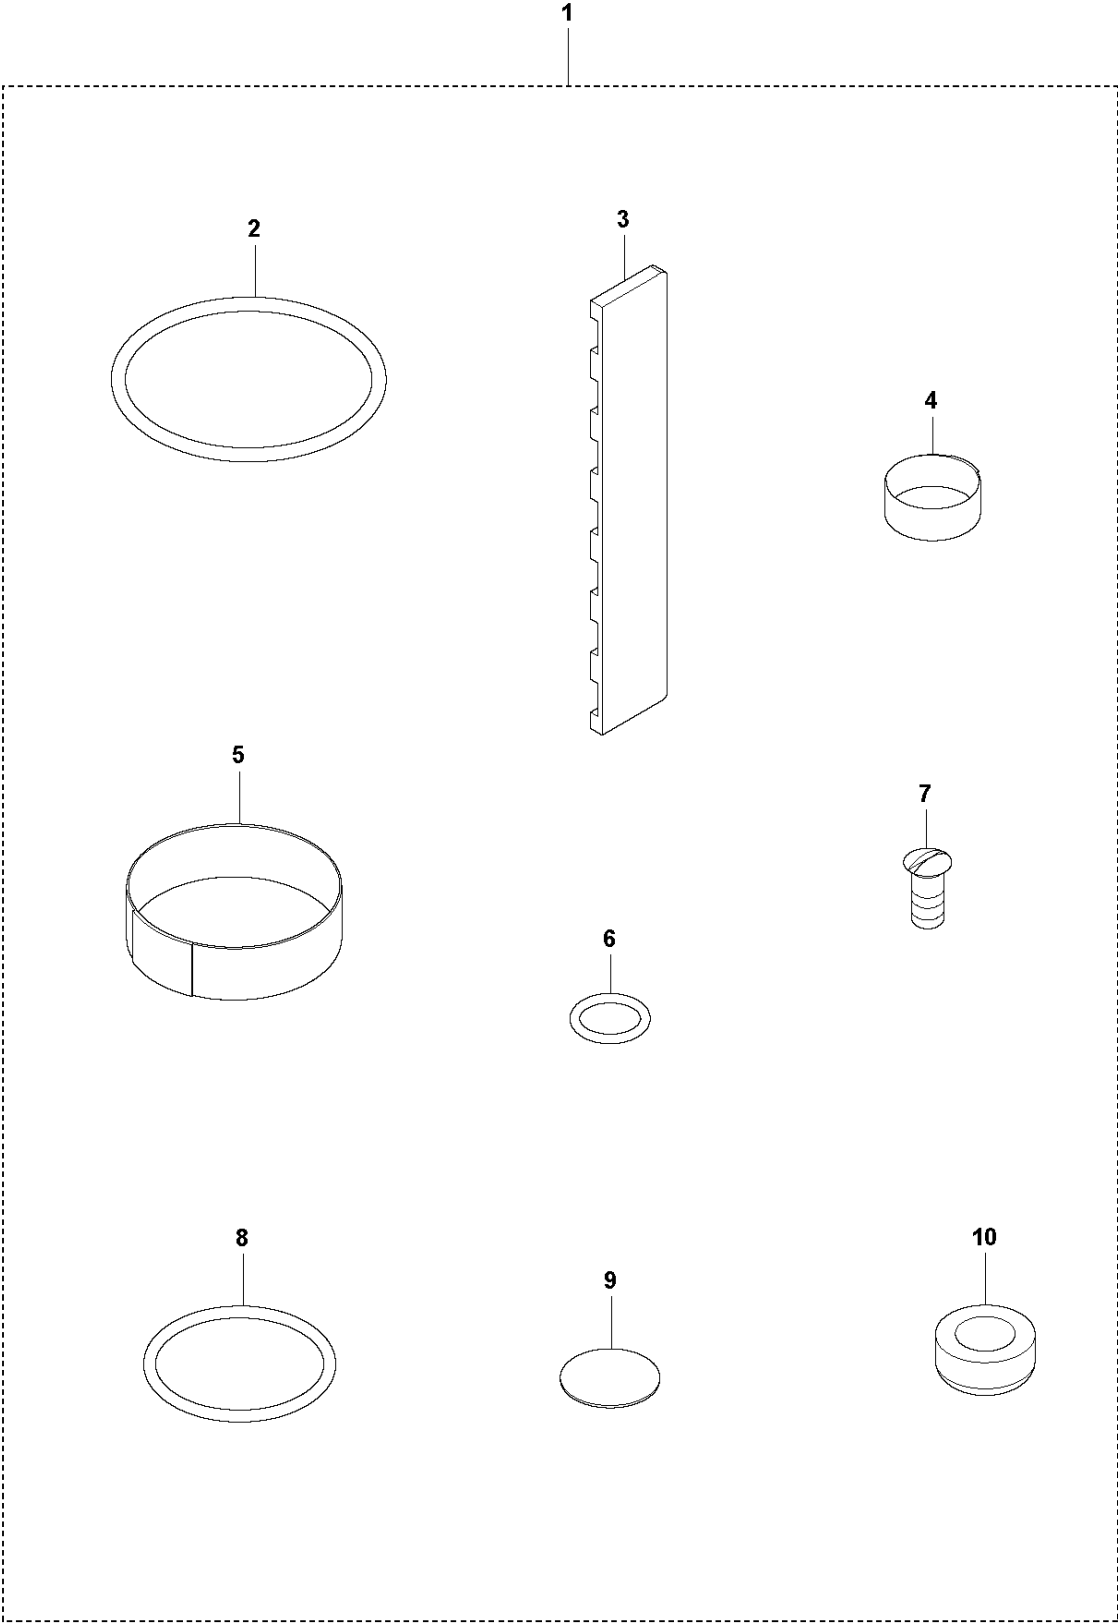

D AY 37
SERVICE KIT

SERVICE KIT

AY 37, 4812050819, 4812050883, 4812050884, 2019-08

Ref	Part No	Description	Remark	QTY KIT	
2	594 26 77-01	O-RING	22.5x2 NBR 70 shore	2	1
1	594 36 97-01	SERVICE KIT		1	
3	594 27 45-01	DISC		1	1
4	594 27 93-01	CLAMP		2	1
5	594 79 25-01	CLAMP		1	1
6	594 52 76-01	O-RING	15.1x2.7 NBR 70 shore	1	1
7	594 28 03-01	SCREW		1	1
8	594 28 05-01	O-RING	42.3x3 NBR 70 shore	2	1
9	594 25 37-01	FILTER		1	1
10	594 25 39-01	SEAL		1	1