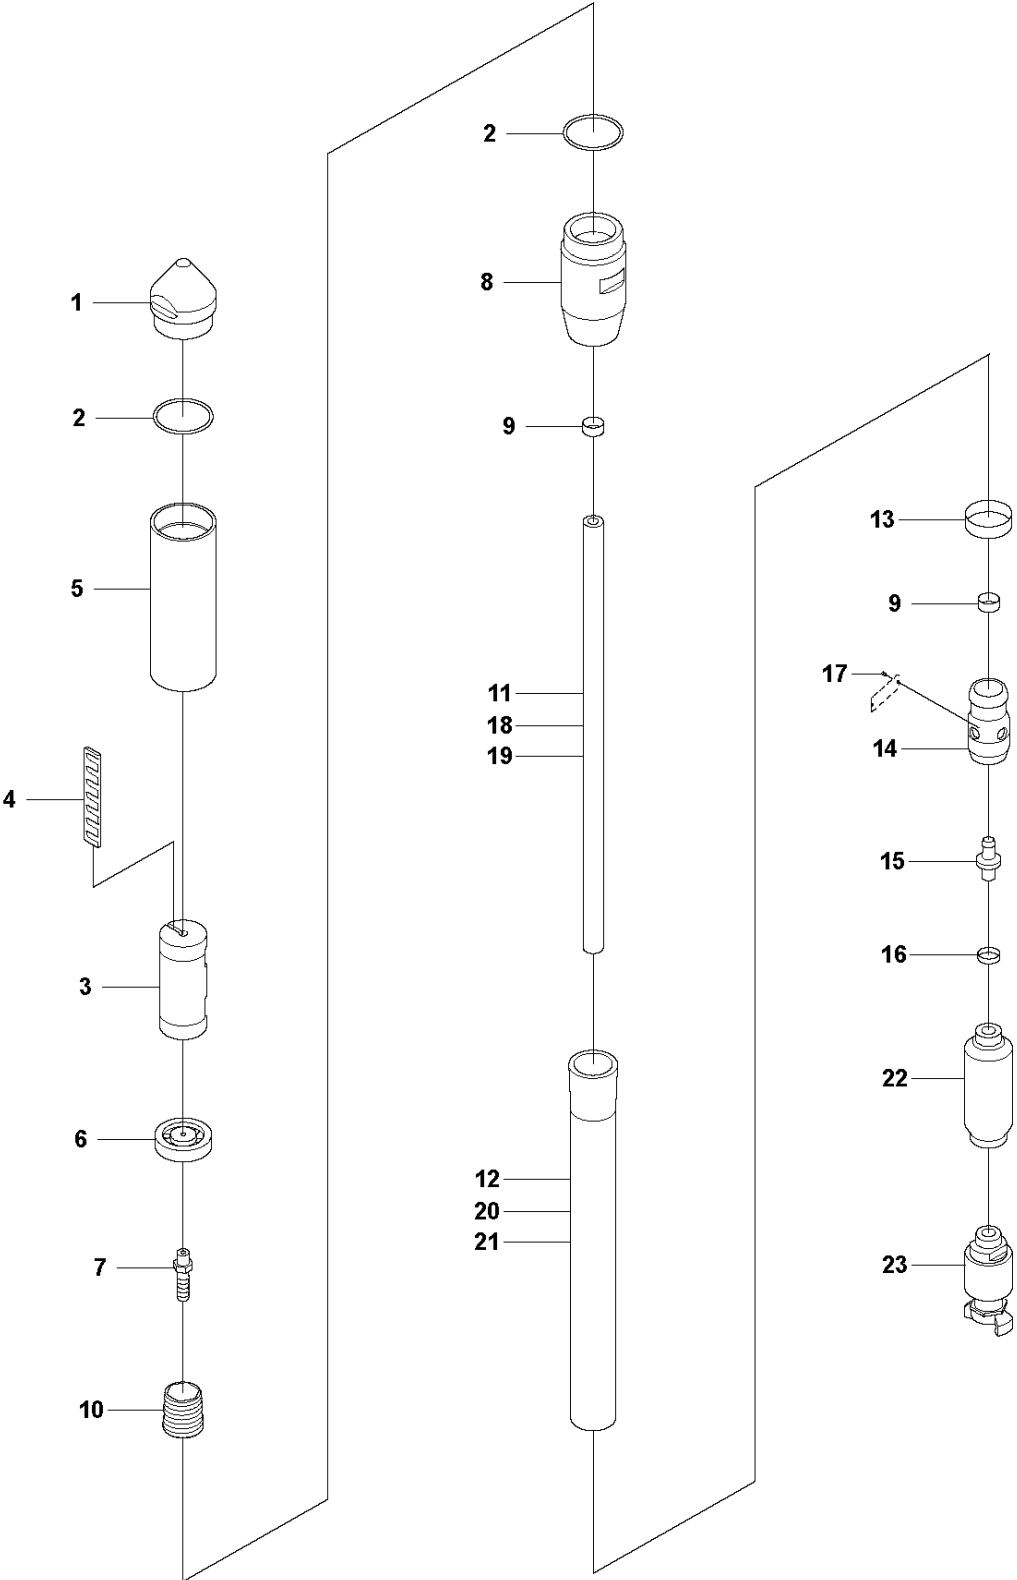

SPARE PARTS LIST

POKERS

AY 37, 4812050819, 4812050883,
4812050884, 2019-08

A AY 37
PRODUCT COMPLETE

PRODUCT COMPLETE

AY 37, 4812050819, 4812050883, 4812050884, 2019-08

Ref	Part No	Description	Remark	QTY KIT
1	594 78 97-01	CAP		1
2	594 26 77-01	O-RING	22.5x2 NBR 70 shore	2
3	594 40 13-01	ROTOR		1
4	594 27 45-01	DISC		1
5	594 81 91-01	TUBE		1
6	594 27 46-01	FLANGE		1
7	594 27 47-01	NOZZLE		1
8	595 52 10-01	CAP		1
9	594 27 93-01	CLAMP		2
10	595 44 47-01	SLEEVE		1
11	594 25 44-02	HOSE	2.1 meters	1
12	595 44 46-02	EXHAUST HOSE	2 meters	1
13	594 79 25-01	CLAMP		1
14	594 81 92-01	NIPPLE		1
15	594 40 12-01	NIPPLE		1
16	594 52 76-01	O-RING	15.1x2.7 NBR 70 shore	1
17	595 14 14-01	RIVET		2
18	594 25 44-03	HOSE	4.1 meters	1
19	594 25 44-04	HOSE	6.1 meters	1
20	595 44 46-03	EXHAUST HOSE	4 meters	1
21	595444604	TBD	6 meters	1
22	595 46 15-01	LUBRICATION NIPPLE	Lubricator, optional	1
23	594 28 00-01	HANDLE	Quick coupling	1

B AY 37
QUICK COUPLING W/ BALL-STOP VALVE

QUICK COUPLING W/ BALL-STOP VALVE AY 37, 4812050819, 4812050883, 4812050884, 2019-08

Ref	Part No	Description	Remark	QTY KIT	
1	594 28 00-01	HANDLE	Quick coupling w/ ball-stop valve, complete	1	1
2	594 28 01-01	BODY		1	1
3	594 79 12-01	BUSHING		1	1
4	594 28 02-01	UNIT		1	1
5	594 28 03-01	SCREW		1	1
6	594 28 05-01	O-RING	42.3x3 NBR 70 shore	2	1
7	594 28 04-01	BALL		1	1
8	594 25 53-01	COUPLING		1	1
9	594 25 37-01	FILTER		1	1
10	594 25 39-01	SEAL		1	1

C AY 37
LUBRICATOR

LUBRICATOR

AY 37, 4812050819, 4812050883, 4812050884, 2019-08

Ref	Part No	Description	Remark	QTY KIT	
1	595 46 15-01	LUBRICATION NIPPLE	Lubricator, complete	1	
2	595 16 92-01	WASHER		1	1
3	595 16 91-01	BODY		1	1
4	595 16 90-01	HOLDER		1	1
5	594 81 93-01	WASHER		1	1
6	594 25 76-01	SCREW		1	1
7	595 14 60-01	RING		8	1
8	595 15 14-01	TUBE		1	1
9	594 79 51-01	WIRE		2	1
10	598 64 71-01	O-RING	9.25x1.78 NBR 70 shore	1	1