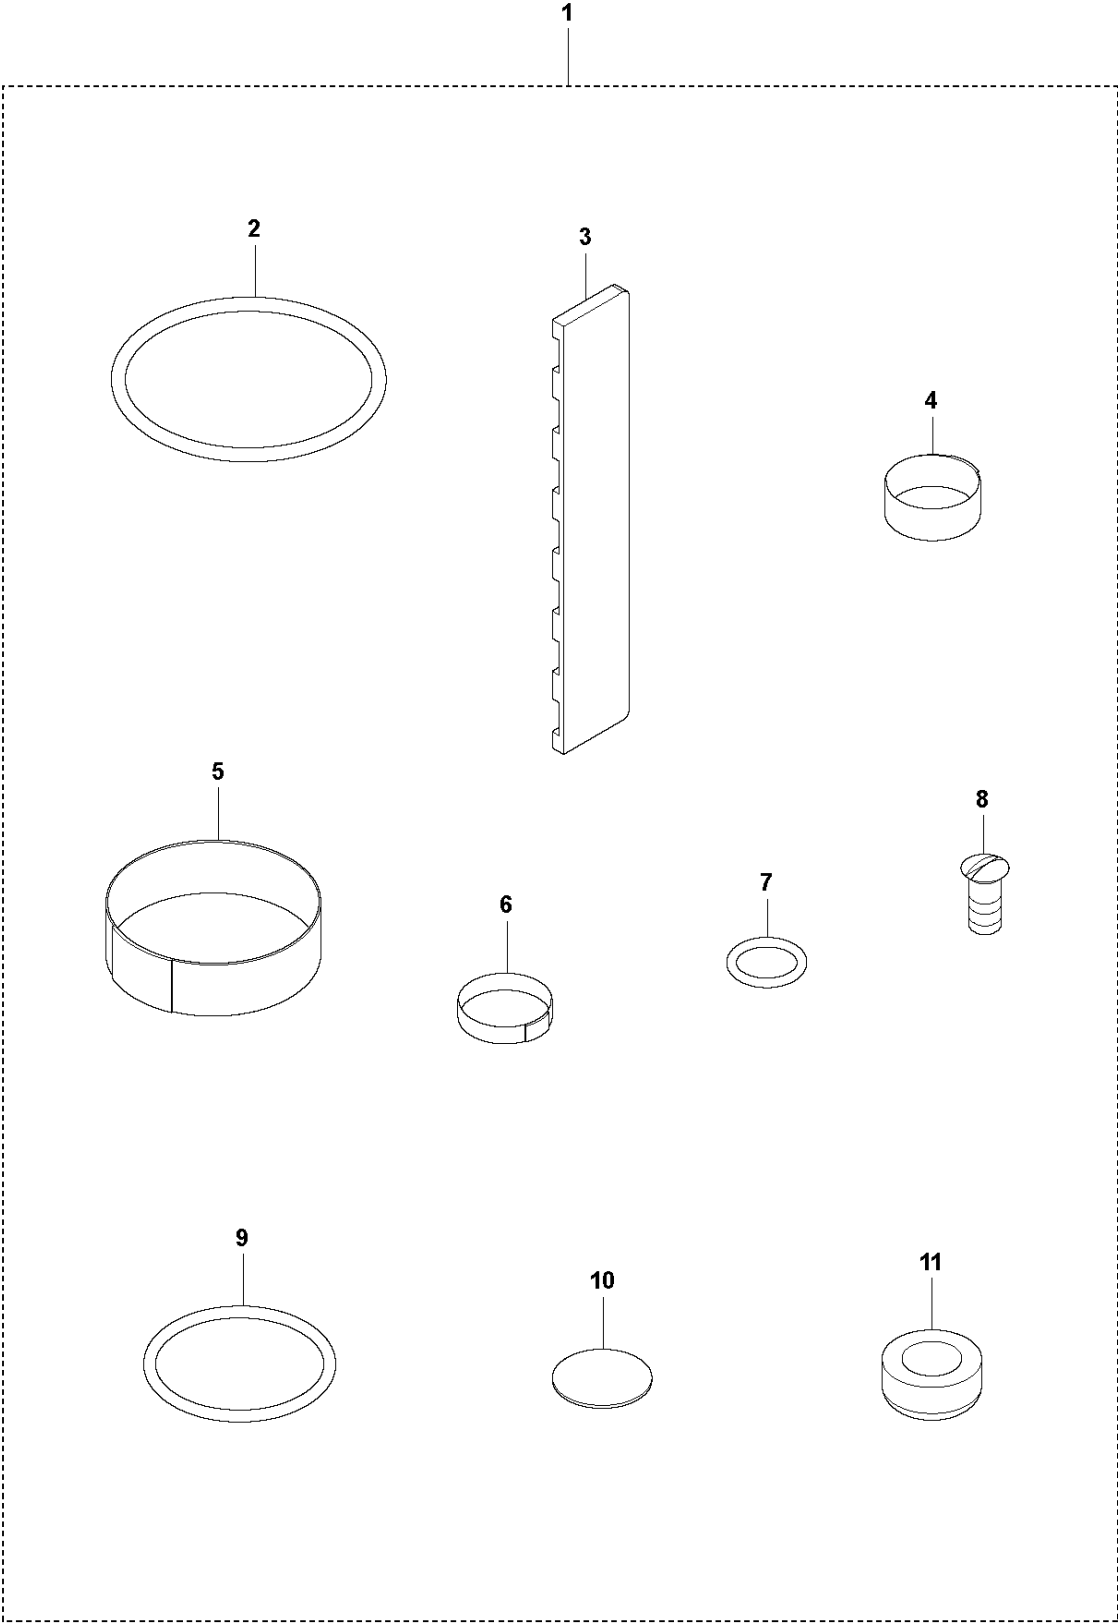

D AY 107
SERVICE KIT

SERVICE KIT

AY 107, 4812050825, 2019-08

Ref	Part No	Description	Remark	QTY KIT	
1	594 37 03-01	SERVICE KIT		1	
2	594 27 85-01	O-RING	82.14x3.53 NBR 70 shore	2	1
3	594 27 62-01	WING NUT		1	1
4	594 28 53-01	CLAMP		1	1
5	594 25 62-01	CLAMP		1	1
6	594 27 93-01	CLAMP		1	1
7	594 52 76-01	O-RING	15.1x2.7 NBR 70 shore	1	1
8	594 28 03-01	SCREW		1	1
9	594 28 05-01	O-RING	42.3x3 NBR 70 shore	2	1
10	594 25 37-01	FILTER		1	1
11	594 25 39-01	SEAL		1	1