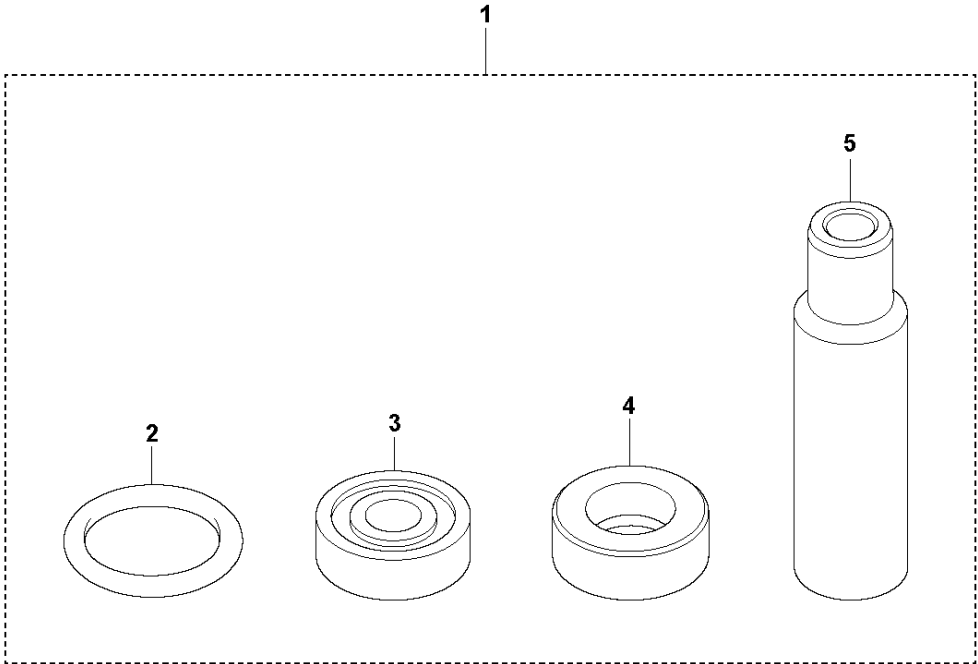

SPARE PARTS LIST

POKERS

AT 29, 967859601, 2019-08

A AT 29
PRODUCT COMPLETE

PRODUCT COMPLETE

AT 29, 967859601, 2019-08

Ref	Part No	Description	Remark	QTY KIT
1	594 50 47-01	CAP		1
2	595 04 64-01	O-RING	19.2x3 NBR 70 Shore	1
3	594 52 93-01	BEARING	608 ZTN9 C4 HT22	4
4	594 50 49-01	EXCENTER		1
5	594 26 92-01	SEALING	12x22x8 B2 DIN3760	1
6	594 50 45-01	CAP		1
7	594 50 48-01	TUBE		1

B AT 29
SERVICE KIT

SERVICE KIT

AT 29, 967859601, 2019-08

Ref	Part No	Description	Remark	QTY KIT	
1	594 29 28-01	BEARING KIT		1	
2	595 04 64-01	O-RING	19.2x3 NBR 70 Shore	1	1
3	594 52 93-01	BEARING	608 ZTN9 C4 HT22	4	1
4	594 26 92-01	SEALING	12x22x8 B2 DIN3760	1	1
5	594 50 45-01	CAP		1	1