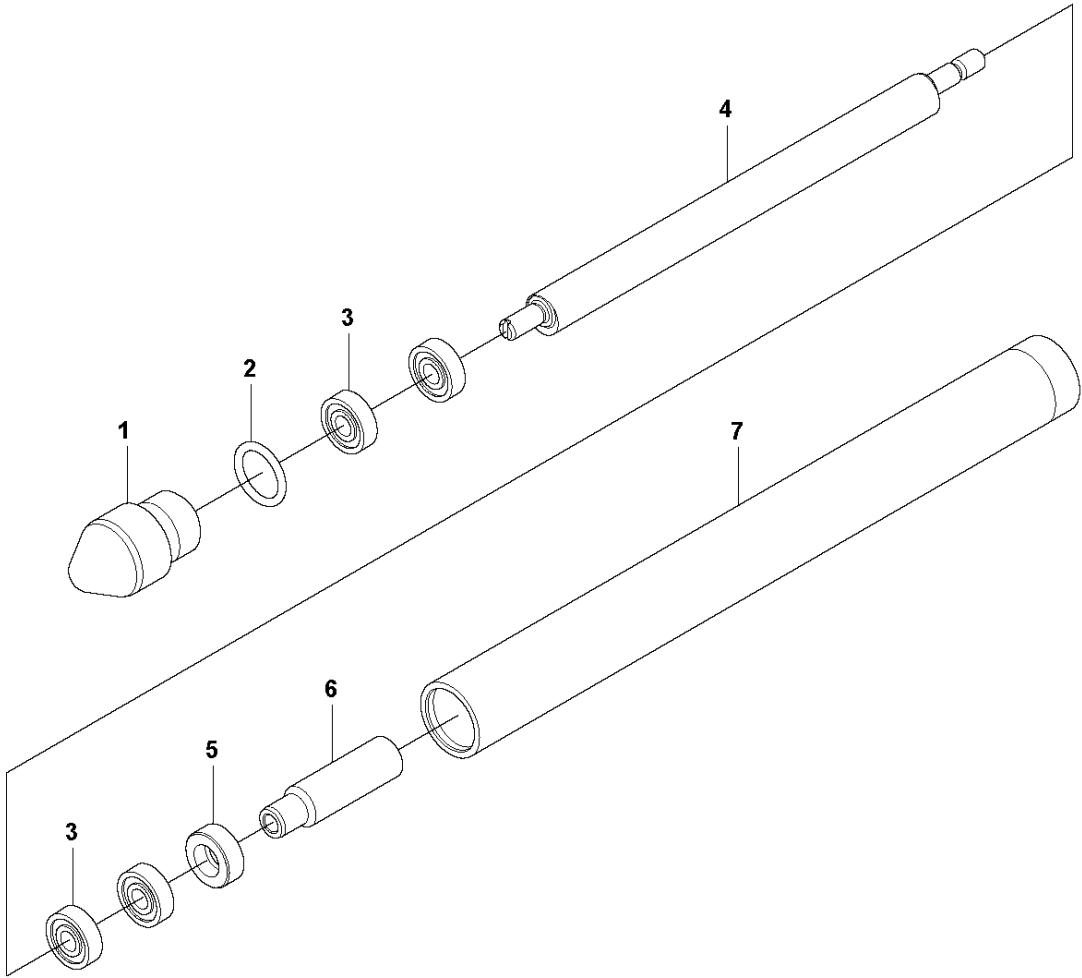

SPARE PARTS LIST

POKERS

AT 29, 967859601, 2019-08

A AT 29
PRODUCT COMPLETE

PRODUCT COMPLETE

AT 29, 967859601, 2019-08

Ref	Part No	Description	Remark	QTY KIT
1	594 50 47-01	CAP		1
2	595 04 64-01	O-RING	19.2x3 NBR 70 Shore	1
3	594 52 93-01	BEARING	608 ZTN9 C4 HT22	4
4	594 50 49-01	EXCENTER		1
5	594 26 92-01	SEALING	12x22x8 B2 DIN3760	1
6	594 50 45-01	CAP		1
7	594 50 48-01	TUBE		1

B AT 29
SERVICE KIT

SERVICE KIT

AT 29, 967859601, 2019-08

Ref	Part No	Description	Remark	QTY KIT	
1	594 29 28-01	BEARING KIT		1	
2	595 04 64-01	O-RING	19.2x3 NBR 70 Shore	1	1
3	594 52 93-01	BEARING	608 ZTN9 C4 HT22	4	1
4	594 26 92-01	SEALING	12x22x8 B2 DIN3760	1	1
5	594 50 45-01	CAP		1	1