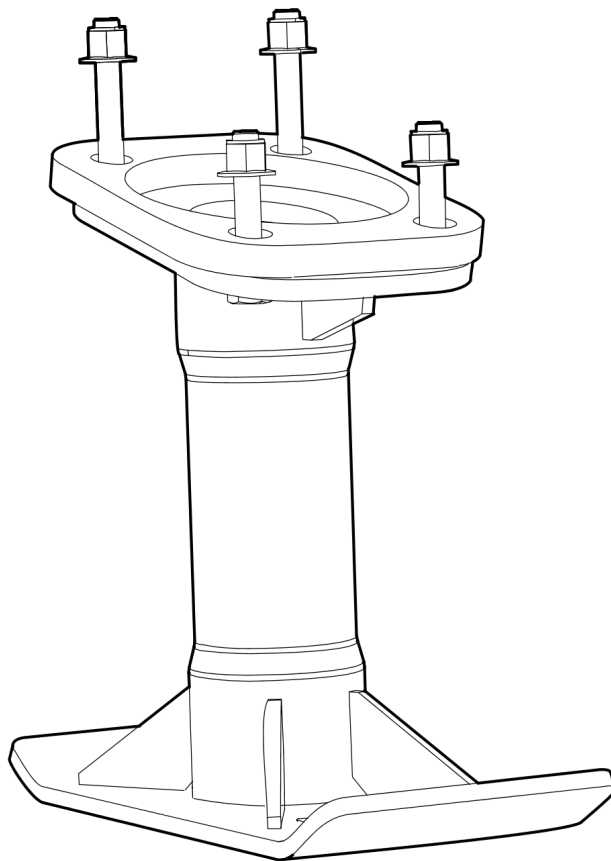

Service, repair and wear part kits Extended foot kit

Item	Part No.	Name	Qty	L
1	594823701	Extended foot kit	1	
2	-	Foot	1	
3	-	Screw, M12 x 90 mm 10.9 GEOMET®	2	A
4	-	Screw, M12 x 70 mm 10.9 GEOMET®	2	A
5	-	Nut, M12	4	
6	-	Washer, 13 x 24 x 2 mm, 0.51 x 0.98 x 0.08 in. 300 HV	4	
7	-	Instruction label	1	B

Comments for Page: Extended foot kit

(L)OCAL REMARKS

A | GEOMET is a registered trademark of Nof Metal Coatings North America Inc.

B | Direction