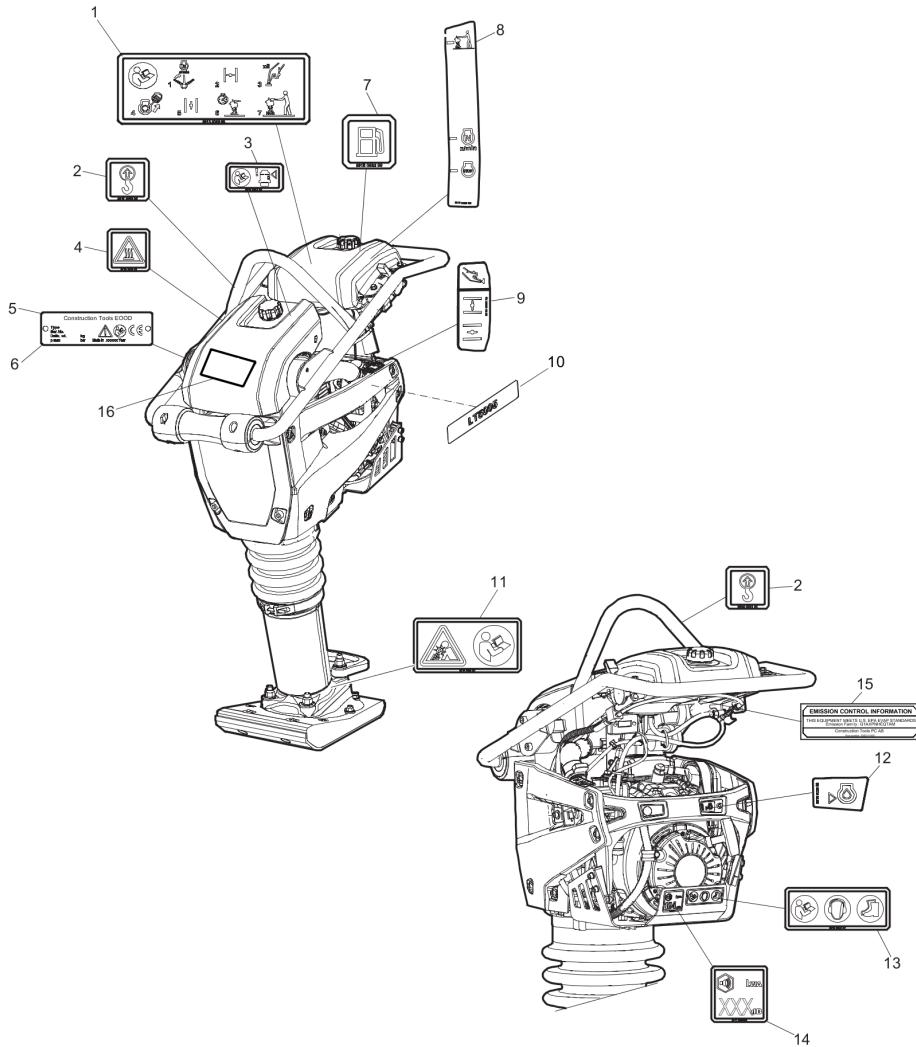

Spare parts list Labels

Refer to the Parts Online web page for most up-to-date information. The printed information might be outdated.

Item	Part No.	Name	Qty	L
1	594661401	Label, start instruction	1	
2	594659901	Label, lifting point	2	
3	594660001	Label, air filter indicator	1	
4	594659801	Safety label, hot surfaces	1	
5	-	Data plate (Not available separately)	1	
6	-	Rivet	2	
7	594660201	Label, fuel	1	
8	594660101	Label, start instruction	1	
9	594661101	Label, engine choke and primer pump	1	
10	594754801	Product label "LT 5005"	2	
11	594514401	Safety label, compressed spring package	1	
12	594661301	Label, engine oil indicator	1	
13	594659601	Safety label, read instructions, ear protection and safety boots	1	
14	-	Sound power label	1	
15	594170301	Information label, emission control information	1	
16	595376001	Product label	1