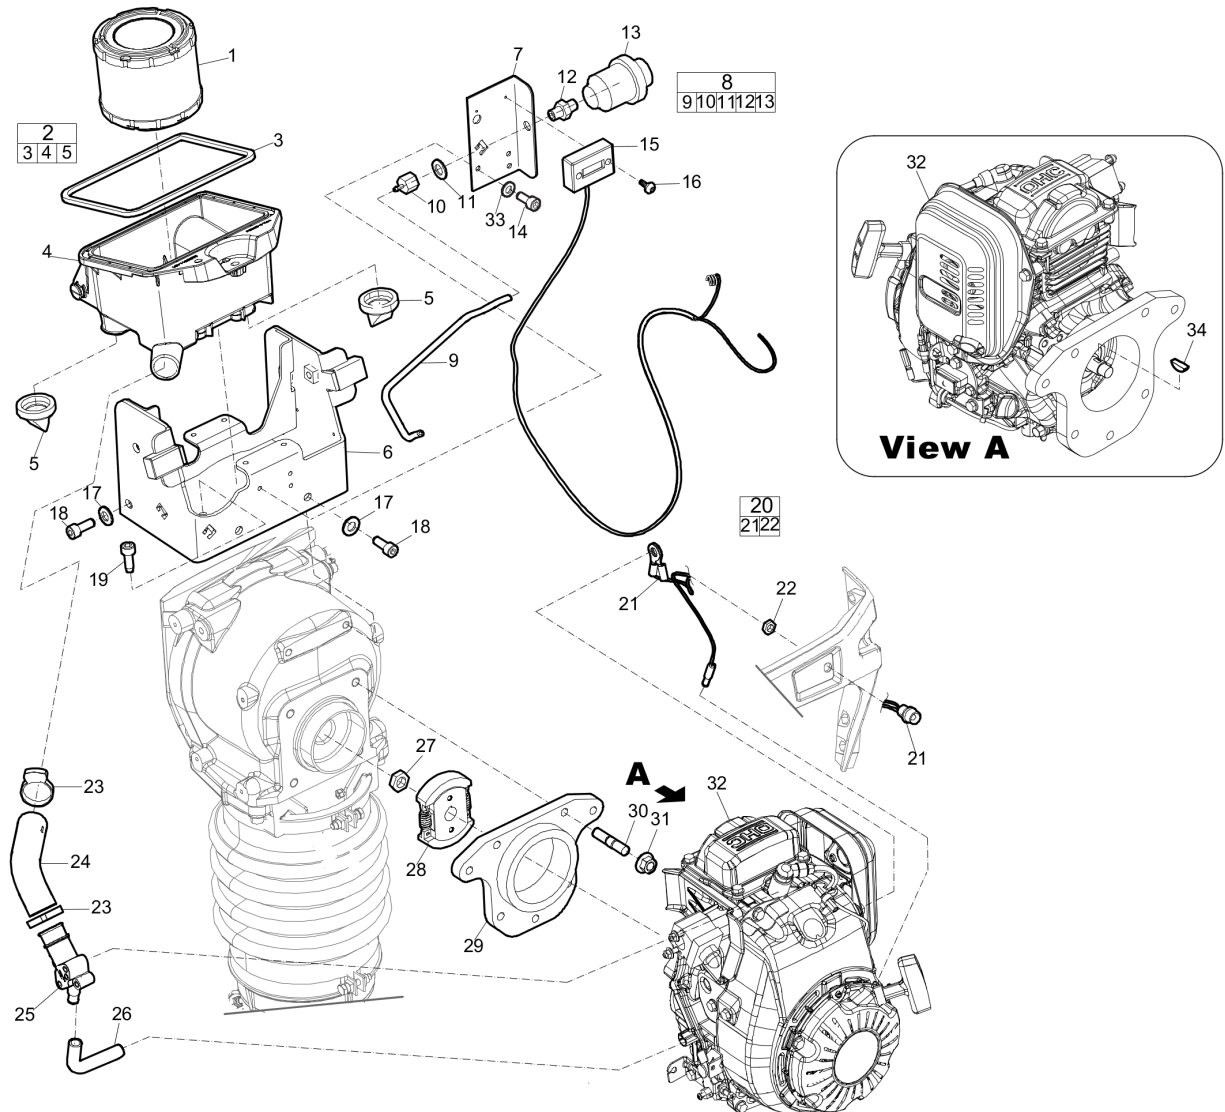

(L)OCAL REMARKS

A || L = 330 mm

B || L = 150 mm

C|| L = 375 mm

D || L = 150 mm

Spare parts list Air filter and engine installation

Refer to the Parts Online web page for most up-to-date information. The printed information might be outdated.