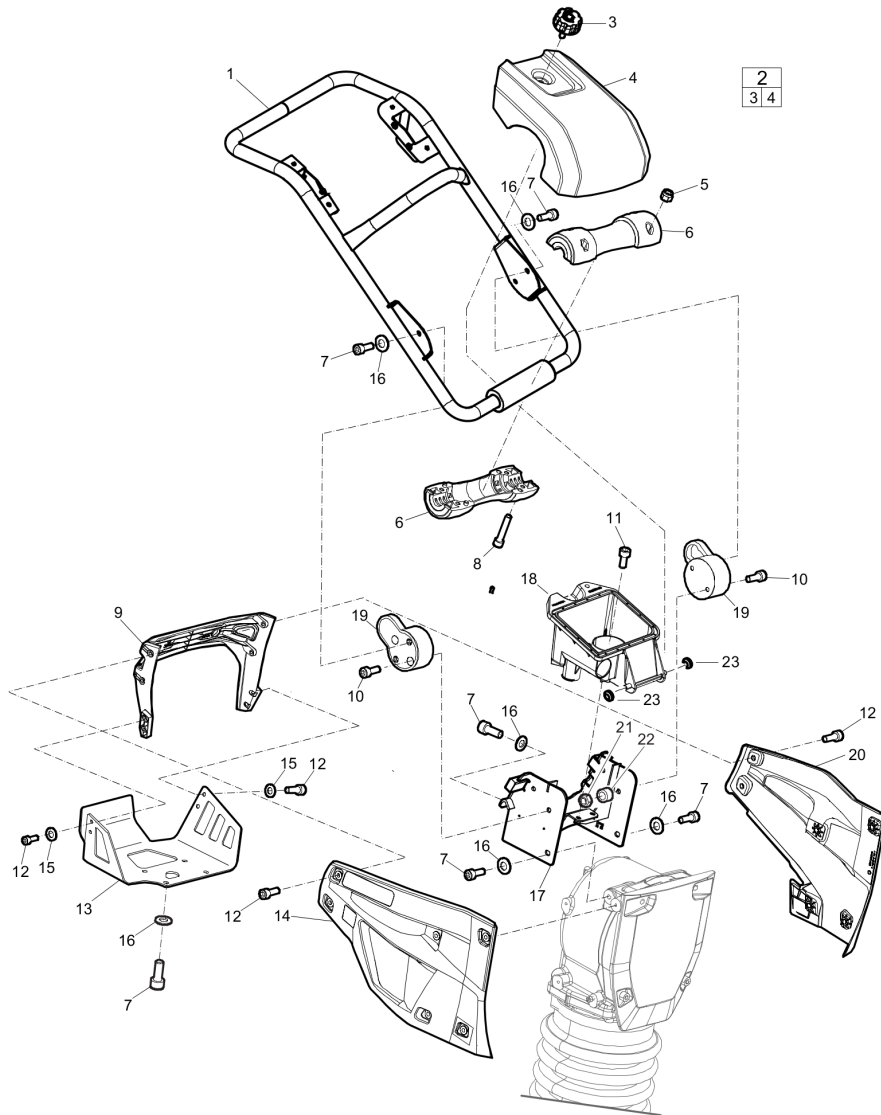

Spare parts list Handle and covers

Refer to the Parts Online web page for most up-to-date information. The printed information might be outdated.

Item	Part No.	Name	Qty	L
1	594191501	Handle	1	
2	595276101	Hood, complete	1	
3	594192101	Hood knob	1	
4	-	Hood	1	
5	595036001	Nut	4	
6	594458501	Roller	2	
7	595348301	Screw	12	
8	595111201	Screw, M6x30, 8.8	4	
9	594167301	Rear cover	1	
10	595034501	Hex. Sock. Screw	4	
11	595348101	Hex sock. screw	4	
12	595034201	Screw	16	
13	594959401	Engine cover	1	
14	594167401	Right side cover	1	
15	594167401	Right side cover	4	
16	595036601	Washer DIN125	12	
17	594192201	Handle bracket	1	
18	595367601	Air filter housing	1	A
19	594167001	Shock absorber	2	
20	594167501	Left side cover	1	
21	595035701	Nut DIN934	4	
22	594181501	Distance sleeve	4	
23	596243501	Grommet	2