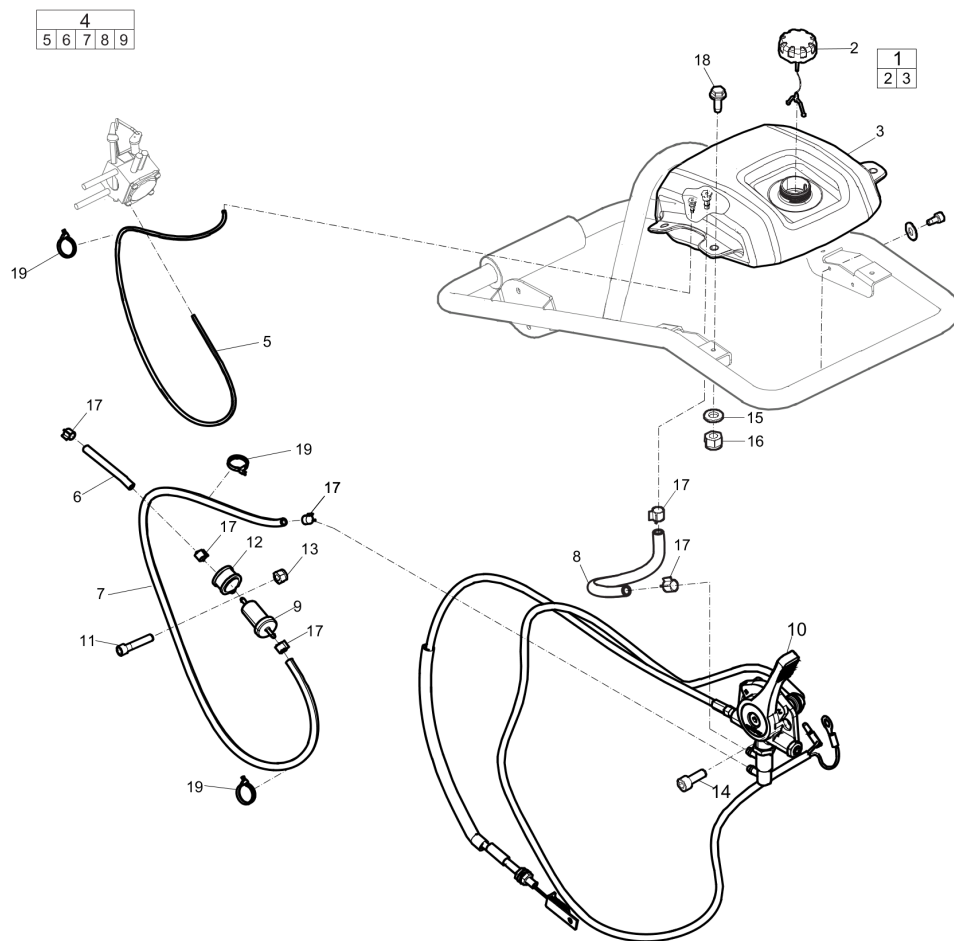

Spare parts list Throttle control and fuel system

Refer to the Parts Online web page for most up-to-date information. The printed information might be outdated.

Item	Part No.	Name	Qty	L
1	594210901	Fuel tank, complete	1	
2	594169901	Fuel cap	1	
3	-	Fuel tank	1	
4	594193701	Fuel hose kit	1	
5	594189601	Fuel hose	1	A
6	594759301	Fuel hose	1	B
7	594189501	Fuel hose	1	C
8	594758901	Fuel hose	1	D
9	594192901	Fuel Filter	1	
10	594189401	Throttle control,complete	1	
11	-	Screw M6 x 20 mm 8.8 A2K	1	
12	594125701	Pipe clamp	1	
13	-	Nut	1	
14	595349701	Countersunk hex. Sock. screw	2	
15	595036501	Plain washer	4	
16	595036001	Nut	4	
17	594125801	Hose clamp	6	
18	594119601	Screw, M6 x 20 mm	4	
19	594126001	Cable tie	3	

Comments for Page: Throttle control and fuel system

(L)OCAL REMARKS

A || L = 920 mm Tygon LP1200 D = (3/32")

B || L = 72 mm Tygon LP1200 D = (3/16")

C|| L =830 mm Tygon LP1200 D = (3/16")

D || L = 180 mm Tygon LP1200 D = (3/16")

(L)OCAL REMARKS

A || L = 330 mm

B || L = 150 mm

C|| L = 375 mm

D || L = 150 mm