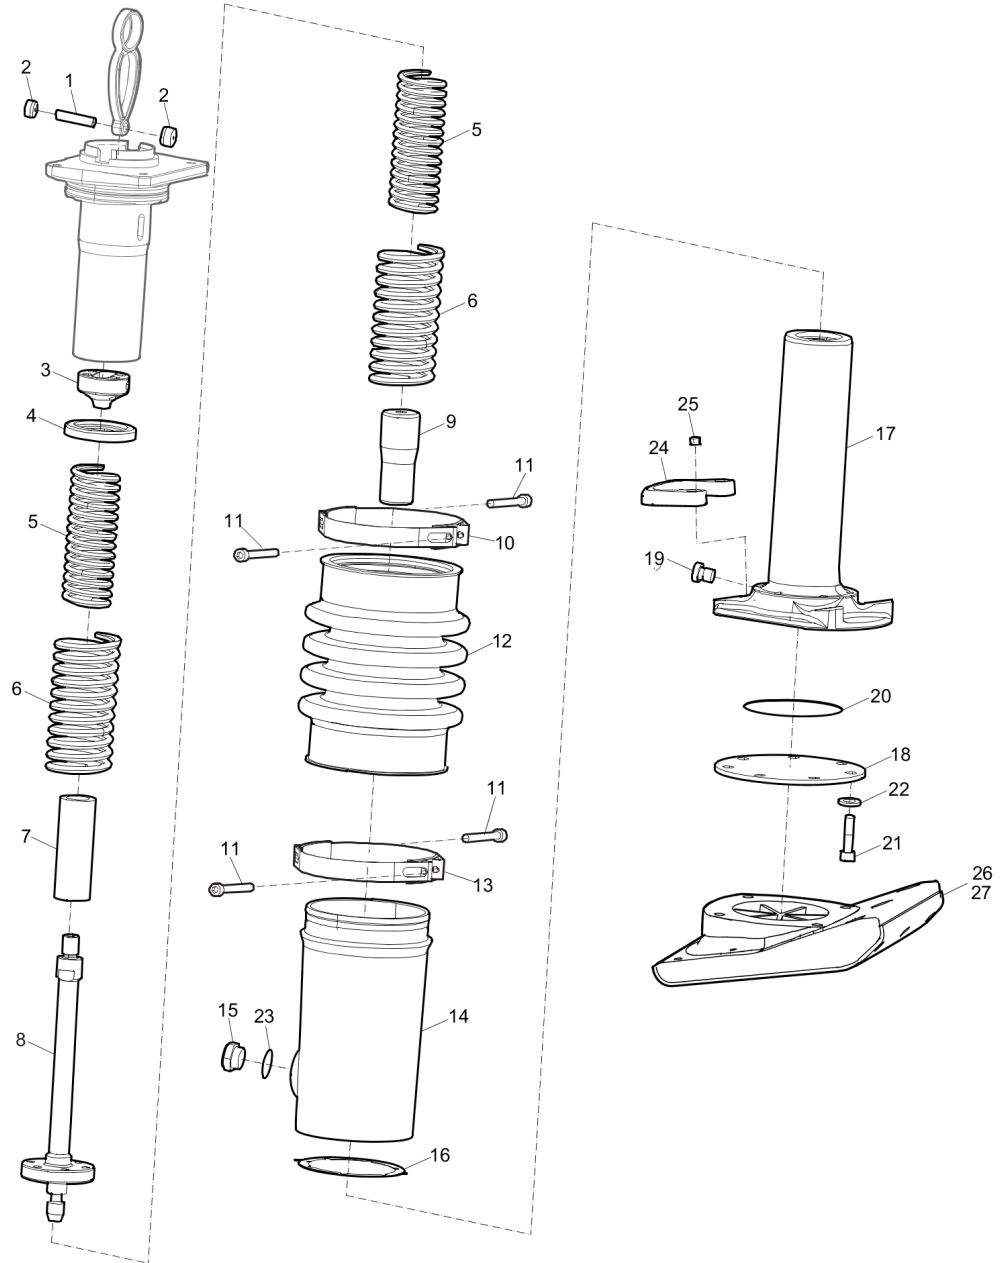

Spare parts list Spring unit

Refer to the Parts Online web page for most up-to-date information. The printed information might be outdated.

Item	Part No.	Name	Qty	L
1	594444101	Piston bolt	1	
2	595052201	Plug	2	
3	594461401	Piston head	1	
4	594459901	Cover	1	
5	594461301	Spring	2	
6	594461201	Spring	2	
7	594461801	Stop	1	
8	594461501	Piston rod	1	
9	594461701	Stop	1	
10	594490401	Hose clamp	1	
11	594546301	Screw	4	
12	594651901	Bellow	1	
13	594490301	Hose clamp	1	
14	594459701	Bellows support	1	
15	594518501	Sight plug	1	
16	594462301	Gasket	1	
17	594459801	Inner tube	1	
18	595174901	Cover	1	
19	594537501	Plug	1	
20	595047001	O-ring	1	
21	595057601	Screw, M8 x 50 mm 8.8 A2K	6	
22	595047701	Seal ring	6	
23	594518401	Fiber washer	1	
24	595052301	Grab handle	1	
25	594123301	Nut, M12, 10.9	2	
26	594760001	Foot	1	
27	594193501	Foot	1	

Refer to the Parts Online web page for most up-to-date information. The printed information might be outdated.