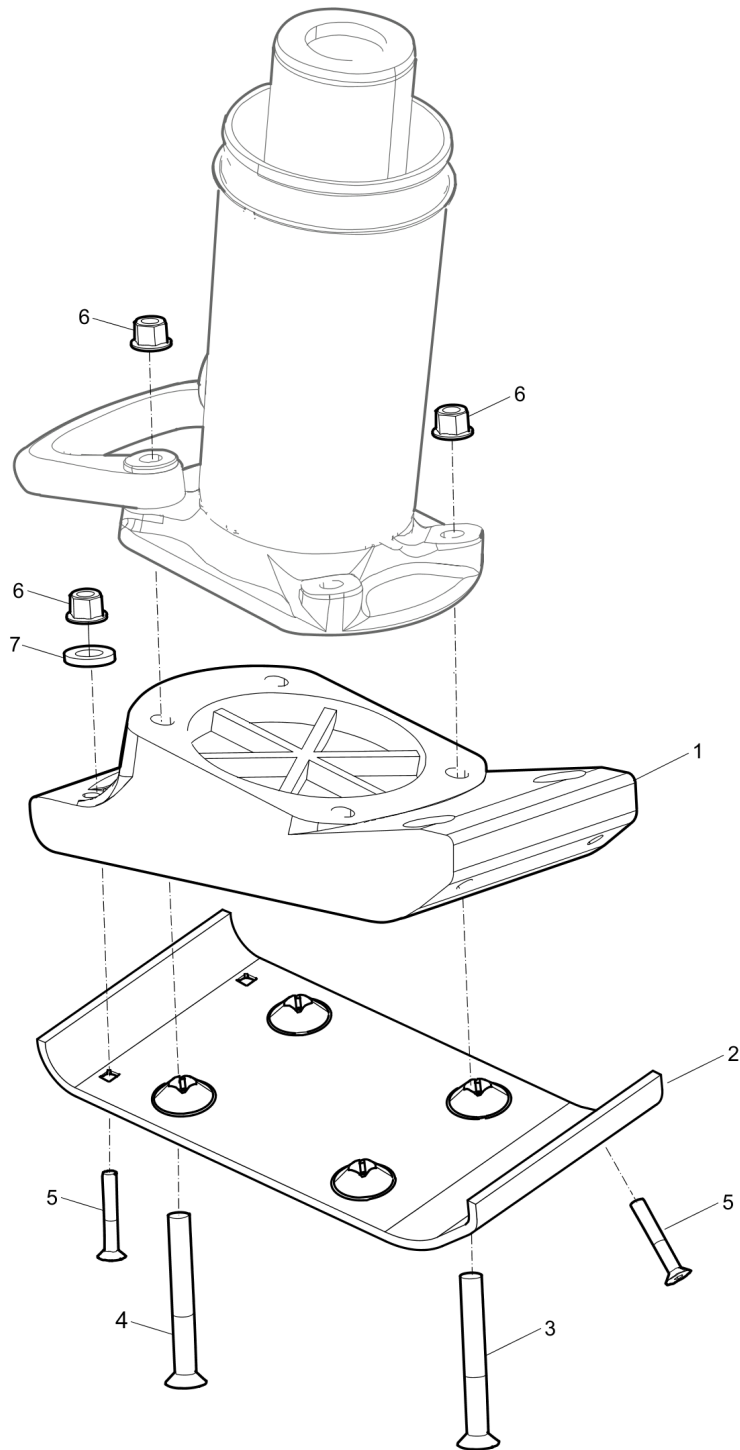

Spare parts list Foot 150 mm (6 in.)

Refer to the Parts Online web page for most up-to-date information. The printed information might be outdated.

Item	Part No.	Name	Qty	L
1	594461901	Foot	1	
2	594168501	Ground plate 150 mm, 6 in.	1	
3	594122201	Screw, M12 x 100 mm, 10.9, DIN608	2	A
4	594122401	Screw, M12 x 150 mm, 10.9, DIN608	2	A
5	594517001	Screw, M8 x 50 mm NYLOK BLUE PATCH™(Known as TUF-LOK® in Europe)	4	B
6	594123201	Nut	8	
7	-	Washer, 8.4 x 22 x 3 mm, 0.33 x 0.87 x 0.12 in. HV300	8	

Comments for Page: Foot 150 mm (6 in.)

A | GEOMET is a registered trademark of Nof Metal Coatings North America Inc.

B | NYLOK BLUE PATCH is a trademark of Nylok Corporation. TUF-LOK ® is a registered trademark of Nylok Corporation in Europe.