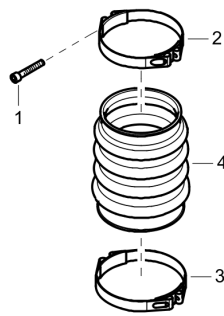

**Service, repair and wear part kits** Air filter indicator and hour meter kit

Item	Part No.	Name	Qty	L
1	595363801	Indicator and hour meter kit	1	

**Service, repair and wear part kits** Trolley

Item	Part No.	Name	Qty	L
1	595519401	Trolley	1	

**Service, repair and wear part kits** Repair kit, Bellows

Item	Part No.	Name	Qty	L
1	594120301	Hex sock. screw	2	
2	594490301	Hose clamp	1	
3	594490401	Hose clamp	1	
4	594651901	Bellow	1	

**Refurbishment kits** 595388801 GoldKit 5005 6 inch