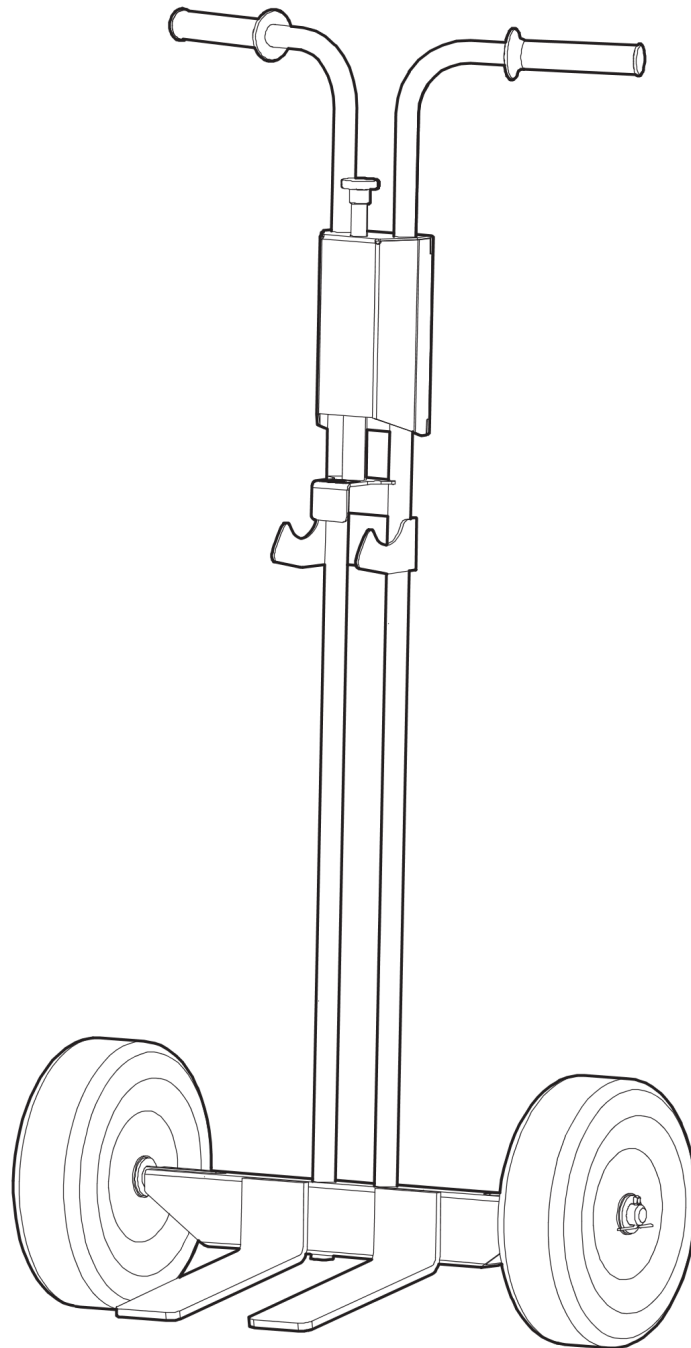

Service, repair and wear part kits Trolley