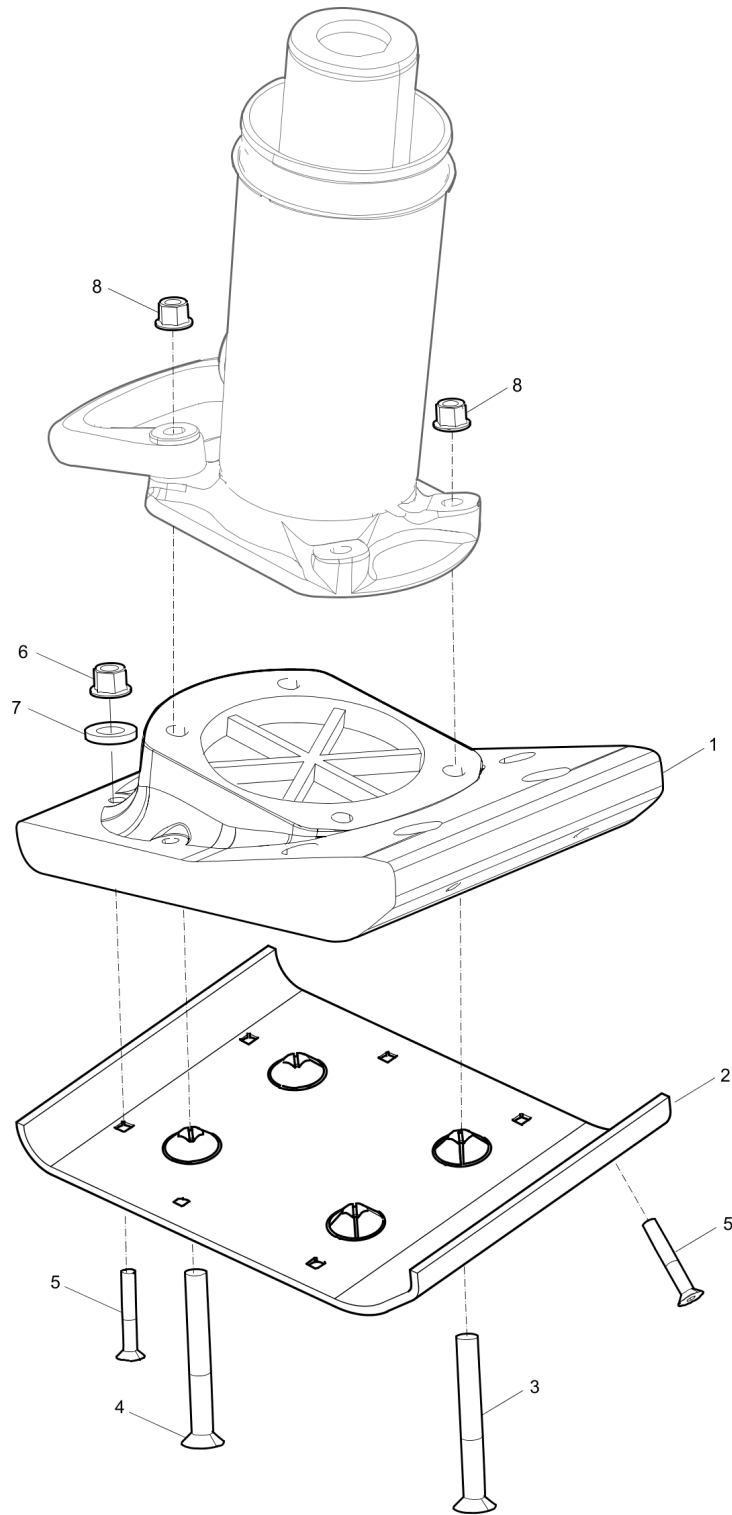

Spare parts list Foot 230 mm (9 in.)

Refer to the Parts Online web page for most up-to-date information. The printed information might be outdated.

Item	Part No.	Name	Qty	L
1	594462201	Foot	1	
2	594168601	Ground plate, 230 mm, 9 in.	1	
3	594122201	Screw, M12 x 100 mm, 10.9, DIN608	2	A
4	594122401	Screw, M12 x 150 mm, 10.9, DIN608	2	A
5	594517001	Screw, M8 x 50 mm NYLOK BLUE PATCH™(Known as TUF-LOK® in Europe)	8	B
6	-	Nut, M8 x 1.25 mm	8	
7	-	Washer, 8.4 x 22 x 3 mm, 0.33 x 0.87 x 0.12 in. HV300	7	
8	594123201	Nut	4	

Comments for Page: Foot 230 mm (9 in.)

A | GEOMET is a registered trademark of Nof Metal Coatings North America Inc.

B | NYLOK BLUE PATCH is a trademark of Nylok Corporation. TUF-LOK is a registered trademark of Nylok Corporation in Europe.