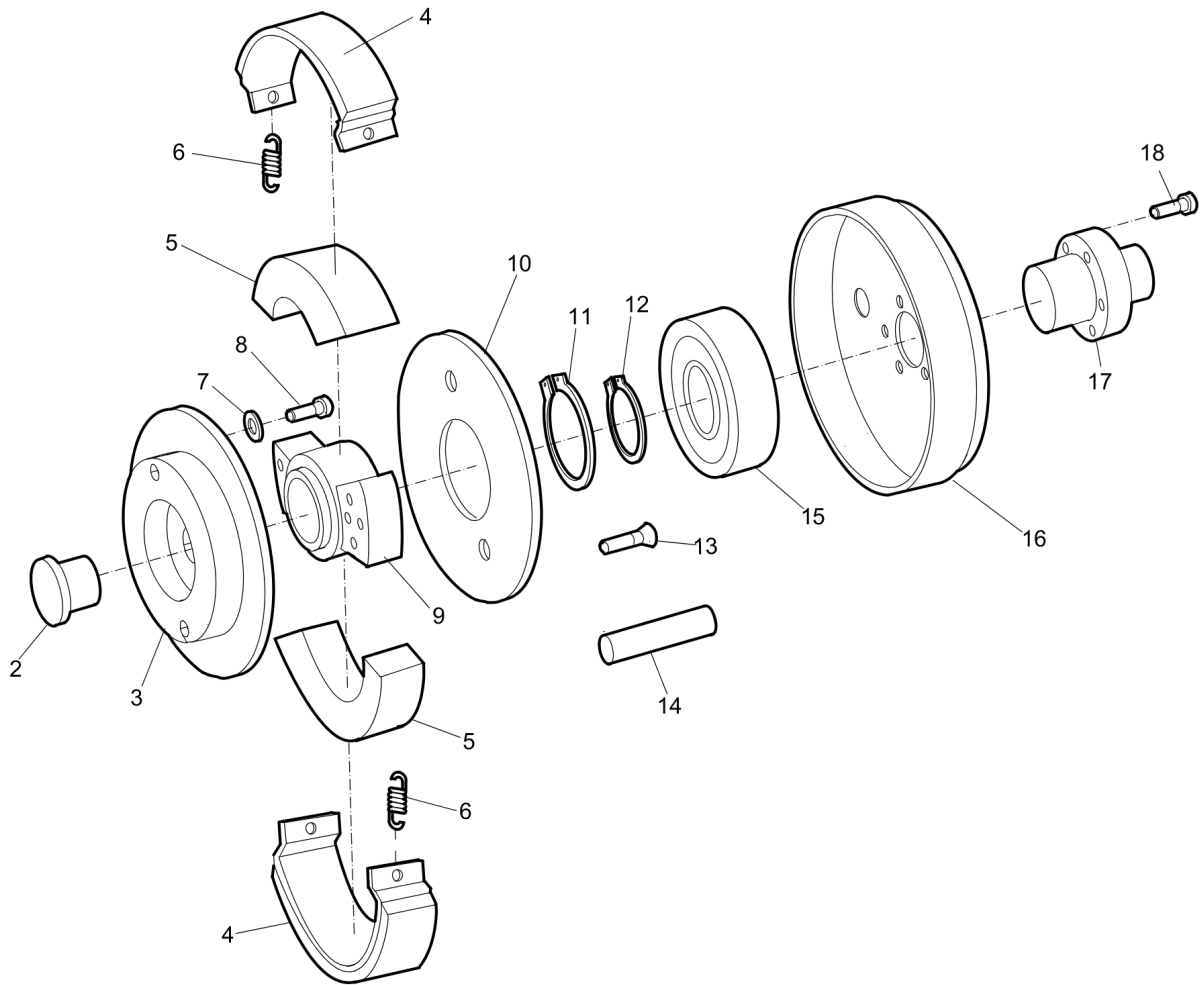

Engine Centrifugal clutch

1																	
2	3	4	5	6	7	8	9	10	11	12	13	14	15	16	17	18	

Refer to the Parts Online web page for most up-to-date information. The printed information might be outdated.