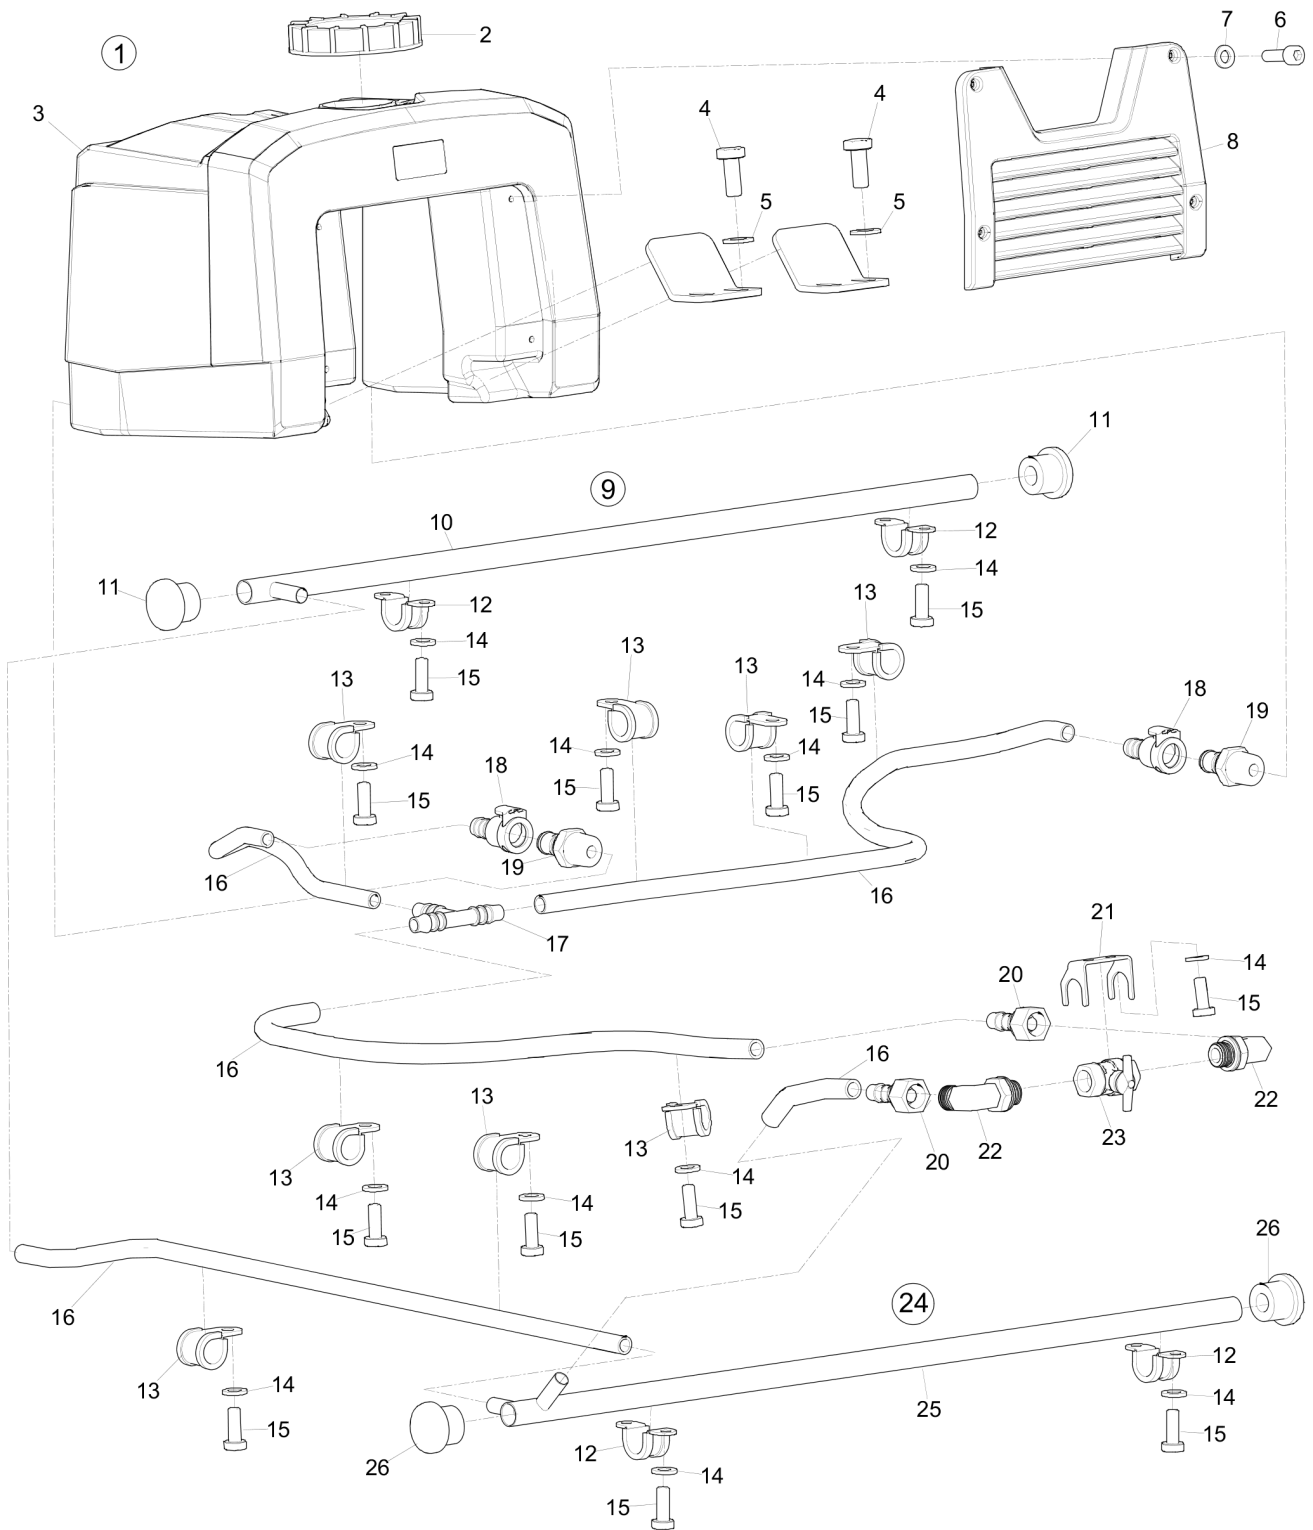

Mechanical Sprinkler system

Refer to the Parts Online web page for most up-to-date information. The printed information might be outdated.

Item	Part No.	Name	Qty	L
1	594212901	Water tank, complete	1	
2	595068401	Filler cap	1	
3	-	Water Tank	1	
4	594117901	Hex. head screw m8 x 20	4	
5	595036601	Washer DIN125	4	
6	595348001	Hex sock. screw	4	
7	595036501	Plain washer	4	
8	594166001	Cover	1	
9	594755801	Sprinkler pipe, complete	1	
10	-	Pipe	1	
11	594520401	End plug	2	
12	595114501	Pipe clamp	4	
13	595114401	Pipe clamp	10	
14	595036501	Plain washer	20	
15	595033201	Hex. head screw	20	
16	595185101	Plastic hose	1	A
17	594517701	T-adapter	1	
18	594172701	Hose connection	2	
19	594172801	Quick coupling	2	
20	594518101	Hose connector	2	
21	595364301	Bracket	1	
22	595117301	Connection	2	
23	594518201	Ball valve	1	
24	594755901	Sprinkler pipe, complete	1	
25	-	Pipe	1	
26	594520401	End plug	2	

Comments for Page: Sprinkler system

(L)OCAL

A || Total lenght = 2275 mm