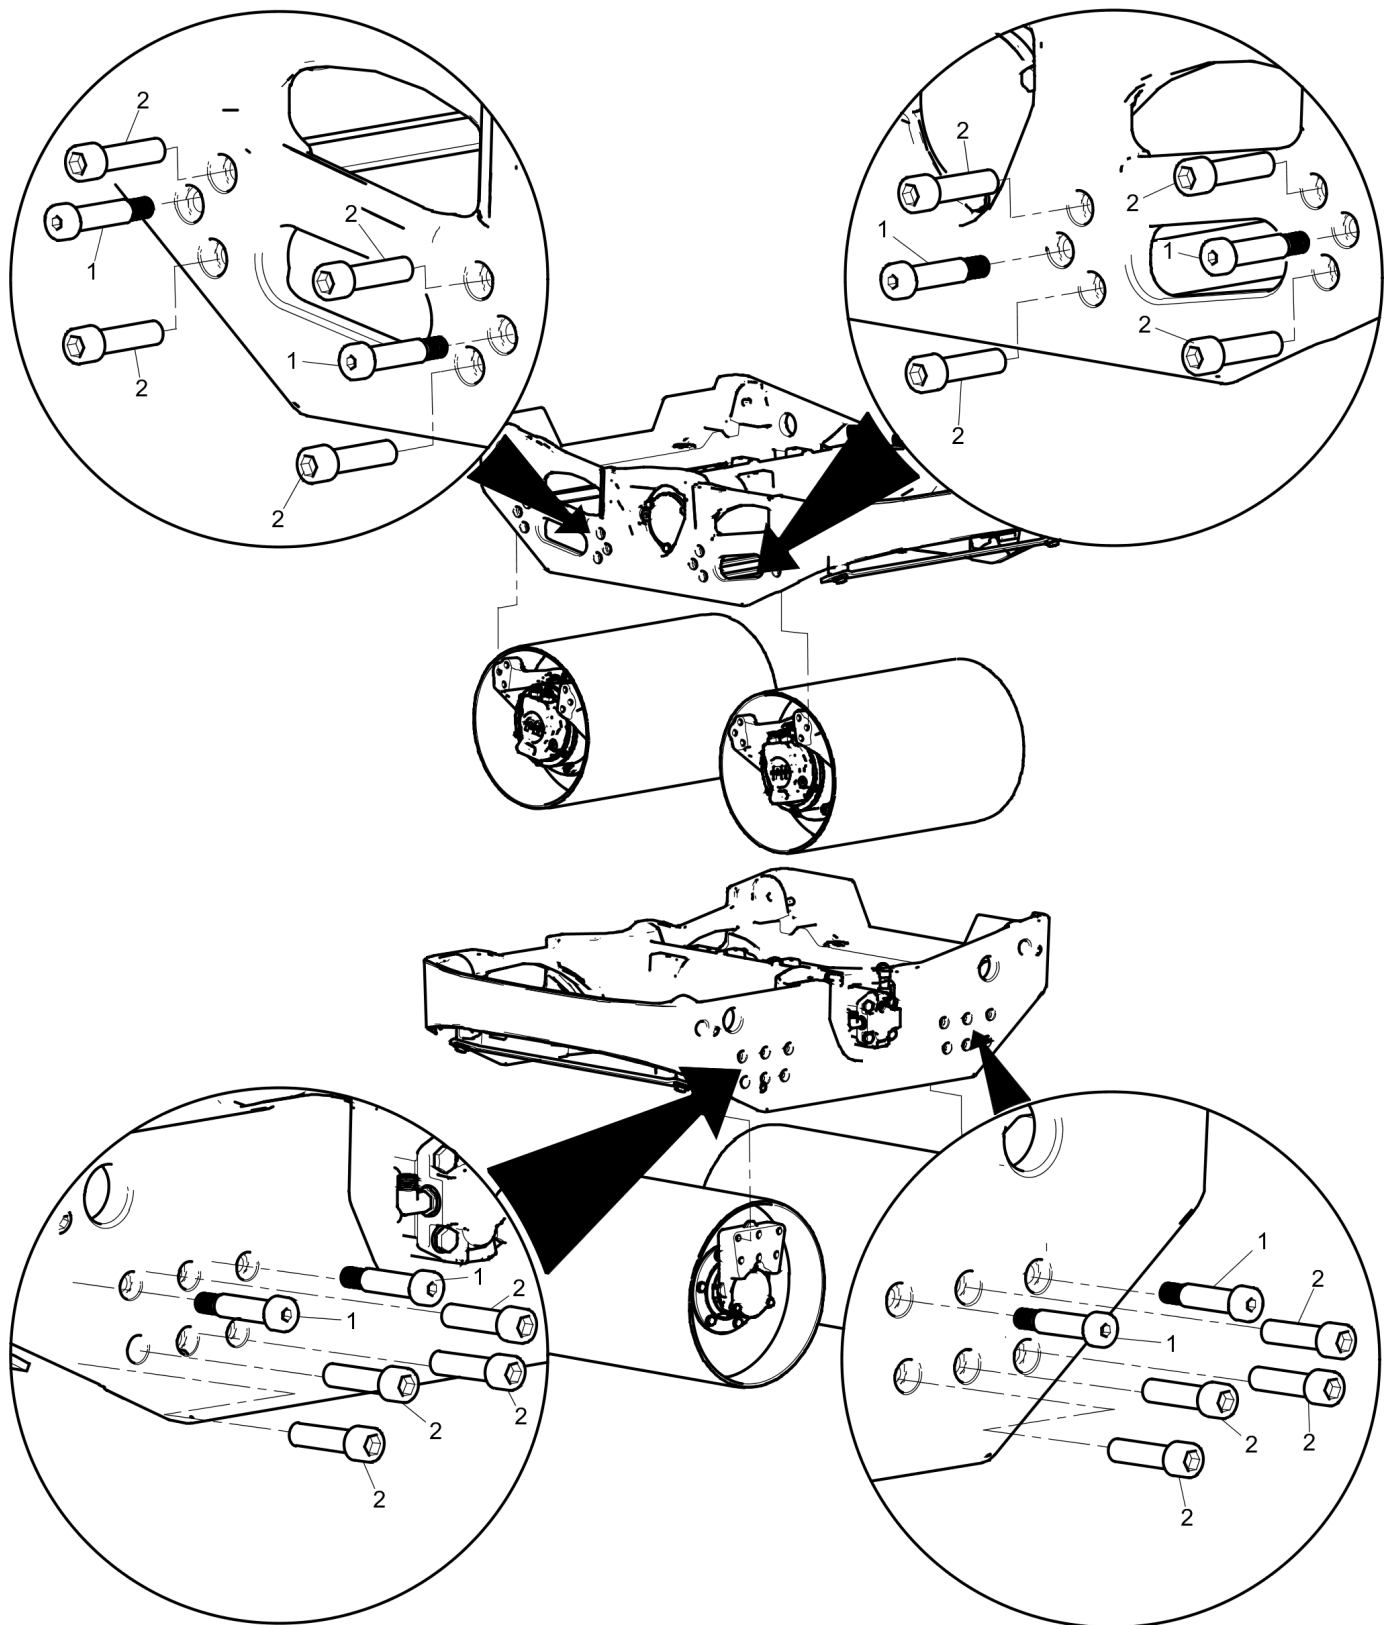

Mechanical Drum installation

Refer to the Parts Online web page for most up-to-date information. The printed information might be outdated.

Item	Part No.	Name	Qty	L
1	595111601	Tight fitting screw, M10 D 12x40 mm, Zn-Ni	8	
2	595347201	Hexagon socket head cap screw	16	