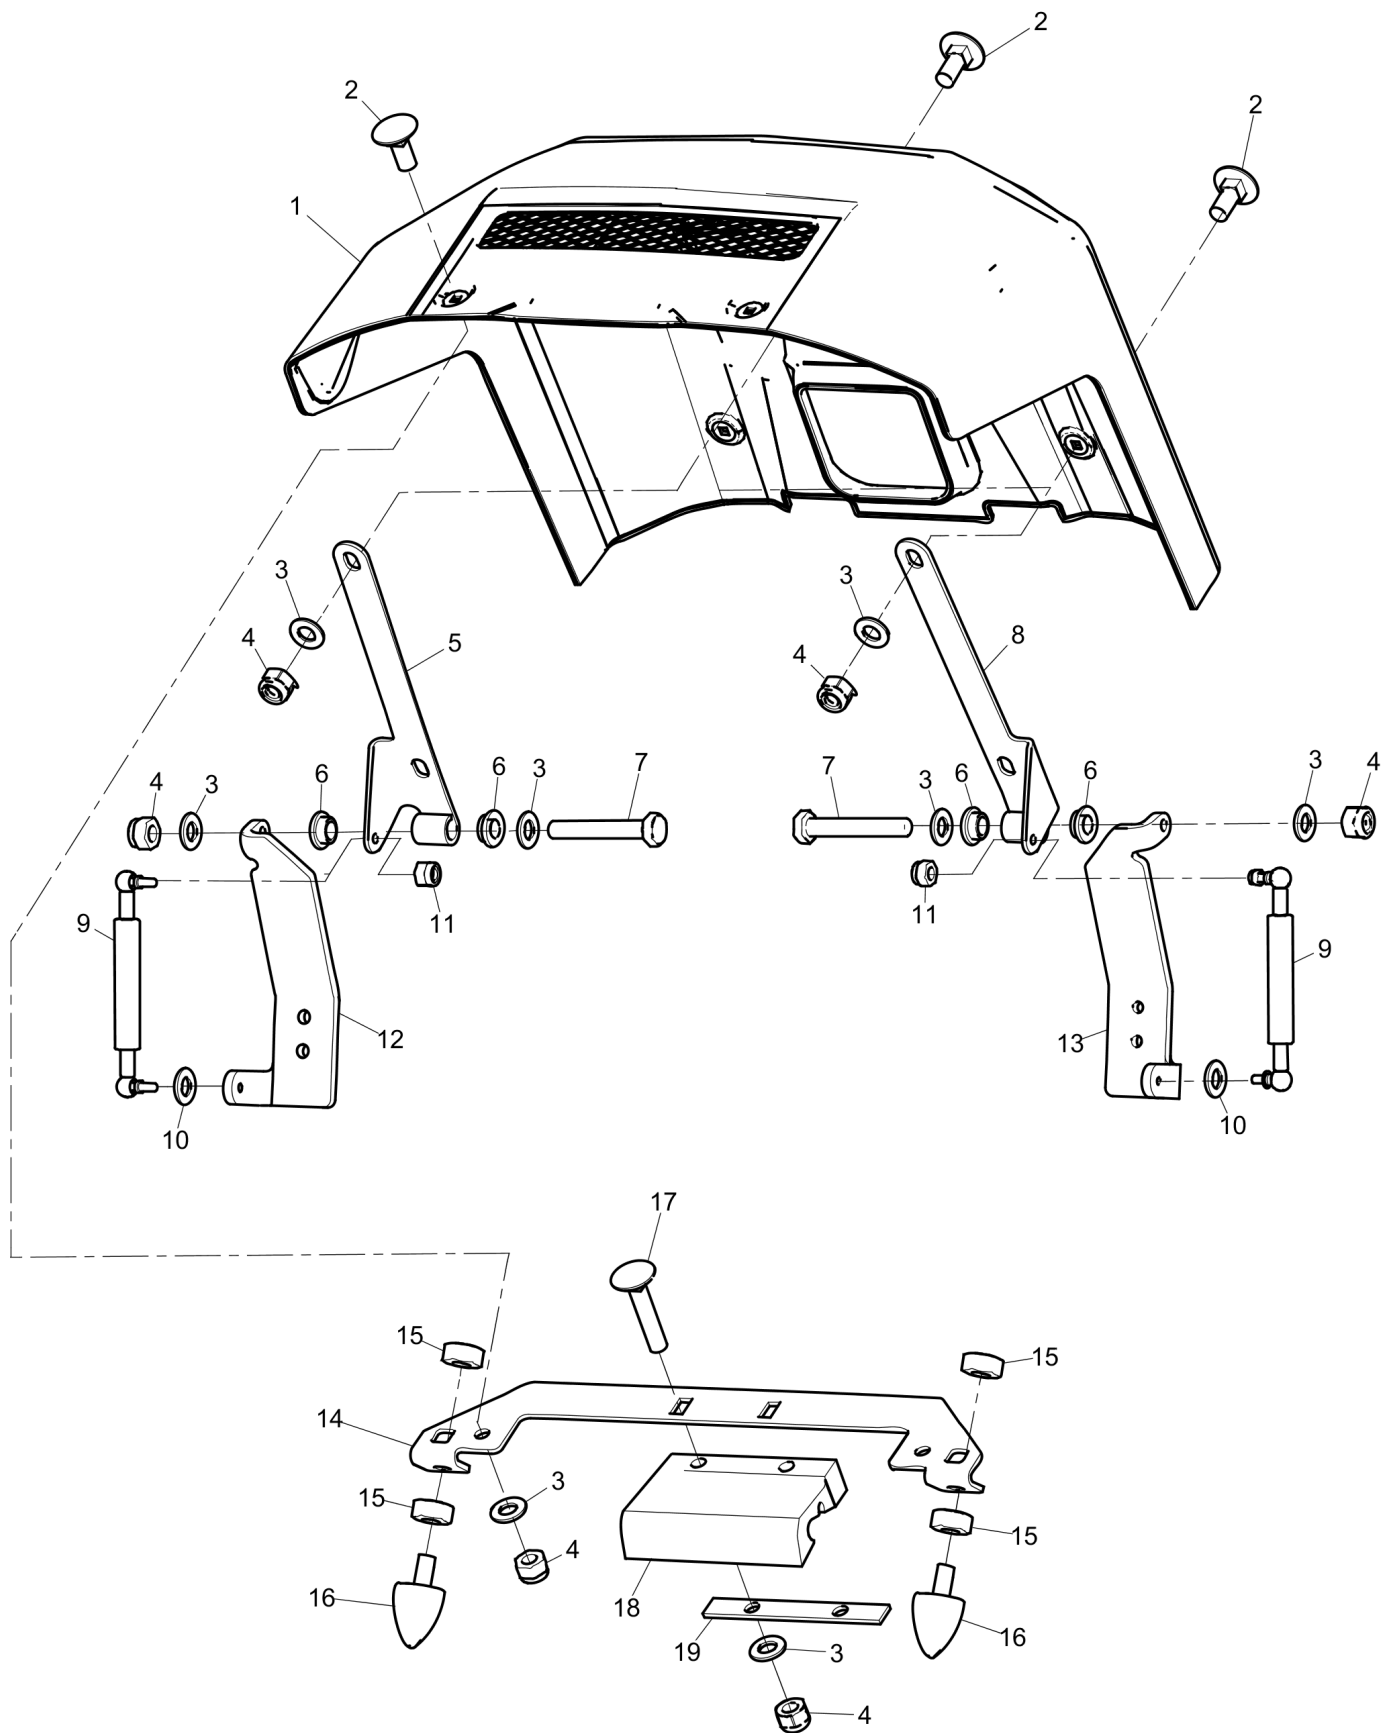

Mechanical Front hood

Refer to the Parts Online web page for most up-to-date information. The printed information might be outdated.

Item	Part No.	Name	Qty	L
1	594959901	Front hood	1	
2	594122001	Flat head screw	6	
3	595036601	Washer DIN125	12	
4	595352301	Lock nut	10	
5	594166401	Hinge, right	1	
6	594170801	Bushing	4	
7	595287101	Hexagon bolt	2	
8	594166501	Hinge, left	1	
9	594169001	Gas spring	2	
10	594123801	Plain washer	2	
11	595352201	Lock nut	2	
12	594167701	Bracket, right	1	
13	594167801	Bracket, left	1	
14	594753801	Bracket, lower	1	
15	595035701	Nut DIN934	4	
16	594173301	Rubber buffer	2	
17	595350901	Square neck screw, M8 x 40 mm 8.8	2	
18	594753901	Hood clip	1	
19	594754001	Plate	1