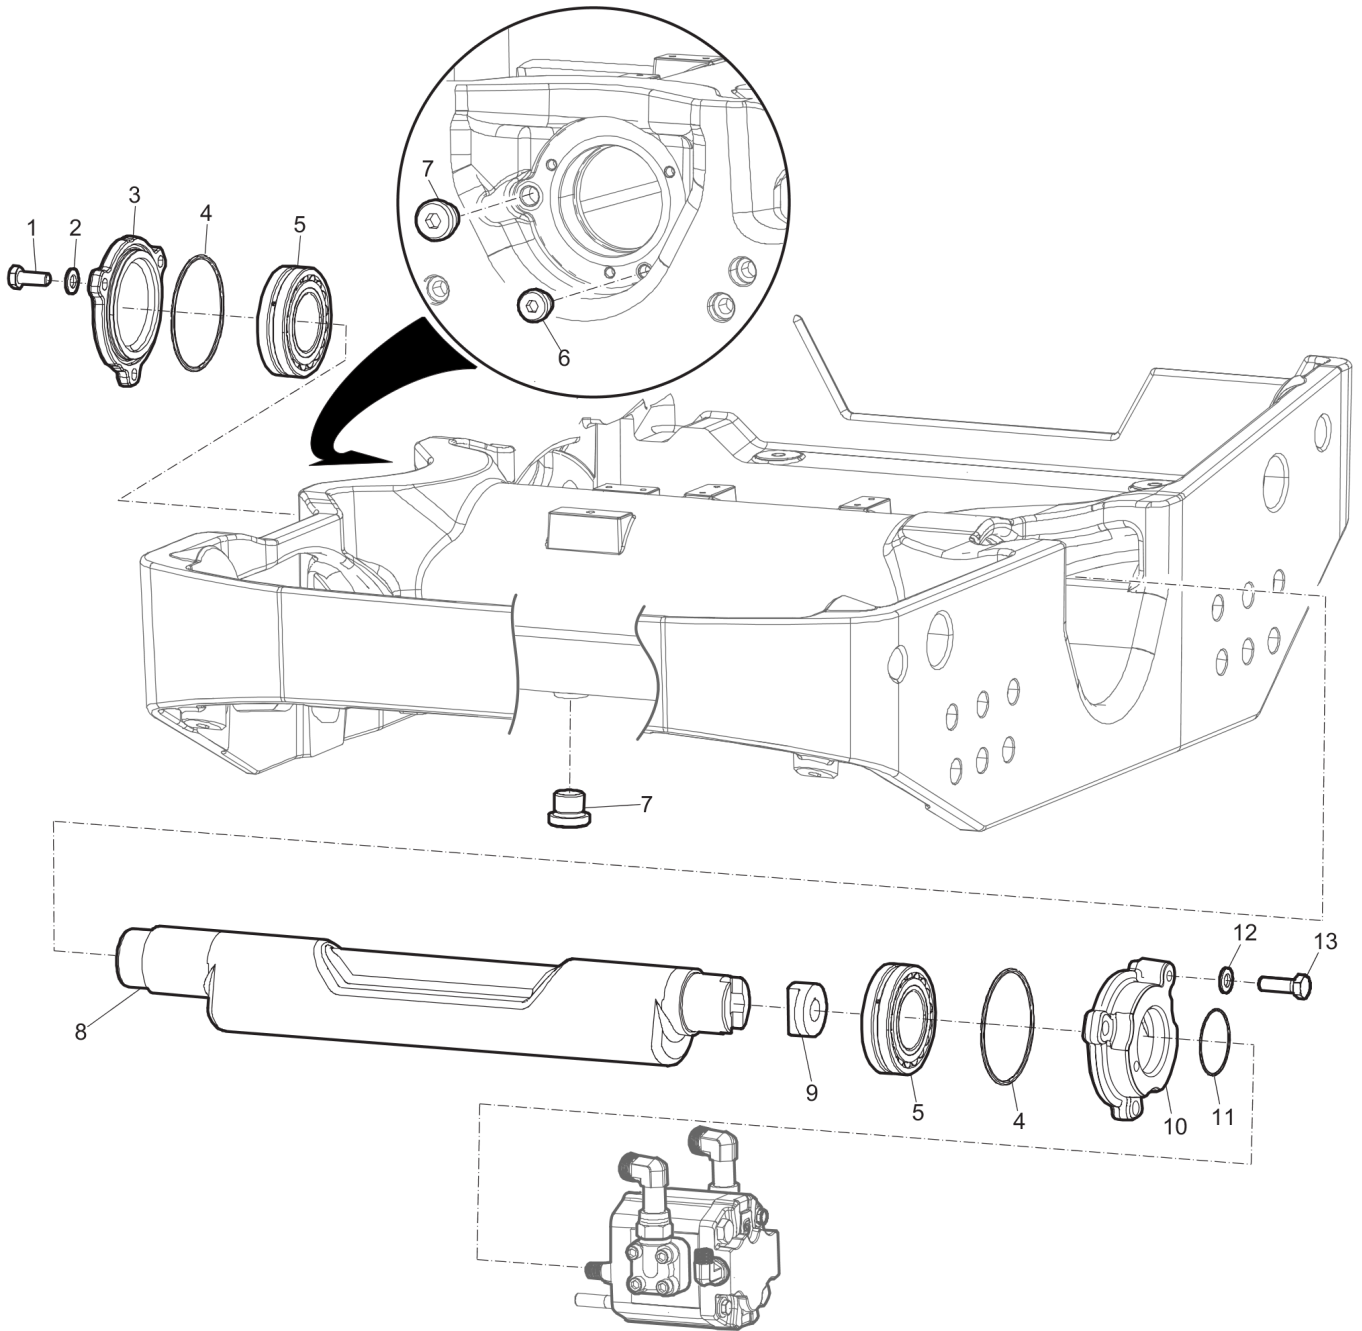

Mechanical Eccentric element

Item	Part No.	Name	Qty	L
1	594117901	Hex. head screw m8 x 20	3	
2	595036601	Washer DIN125	3	
3	594450301	Bearing cover	1	
4	595117601	O-ring, Ø 84.5 x 3 mm, Ø 3.33 x 0.12 in.	2	
5	594187101	Ball bearing	2	
6	594128501	Plug	1	
7	595118201	Plug	2	
8	595124701	Eccentric shaft	1	
9	594451801	Coupling	1	
10	594451701	Bearing cover	1	
11	595118001	O-ring	1	
12	595113301	Washer plain	3	
13	594118501	Screw hexagon	3