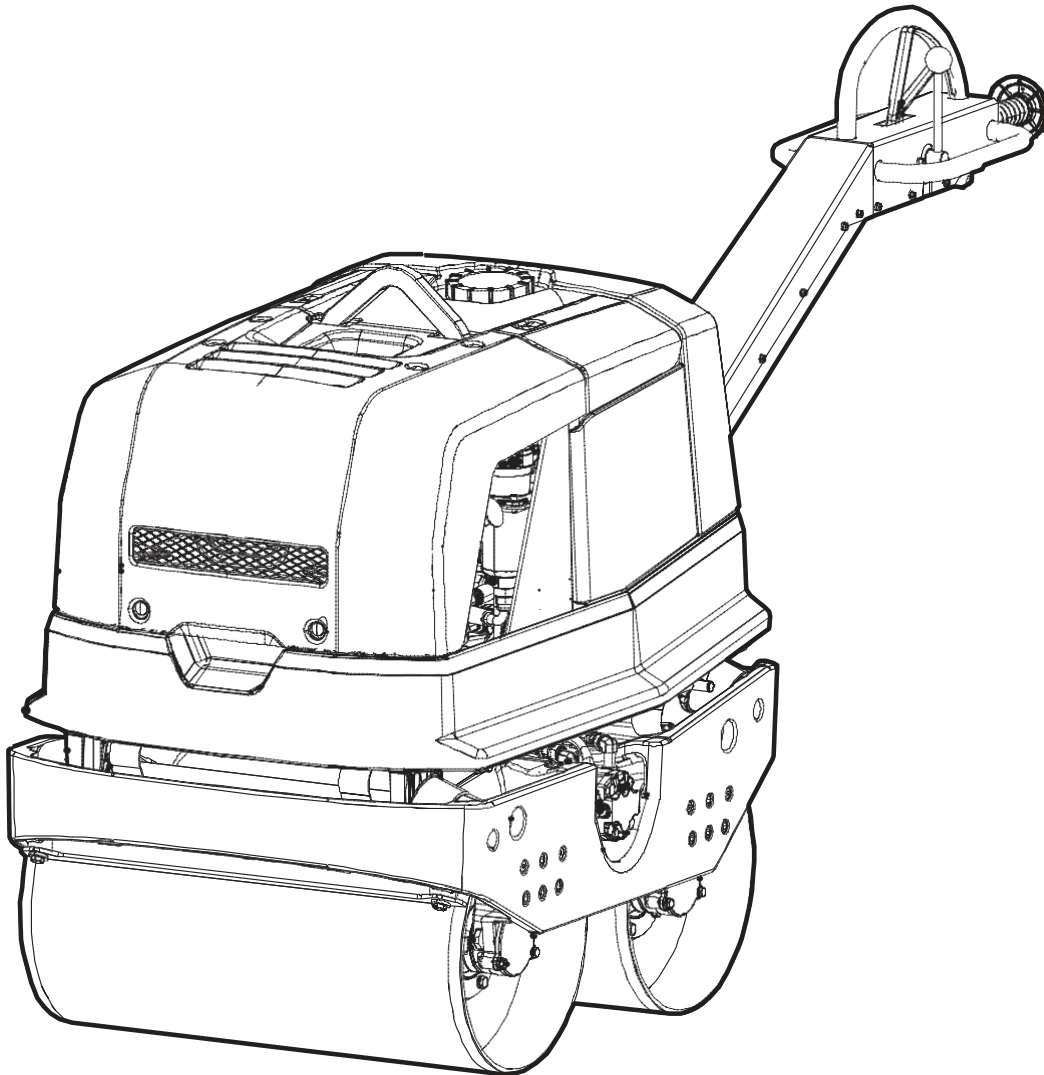

LP 7505

Spare parts list

Duplex roller

LP 7505

General information

This spare parts list applies to the following:

Part number	Description
967897401	LP 7505 Duplex roller, manual start
967897402	LP 7505 Duplex roller, electric start