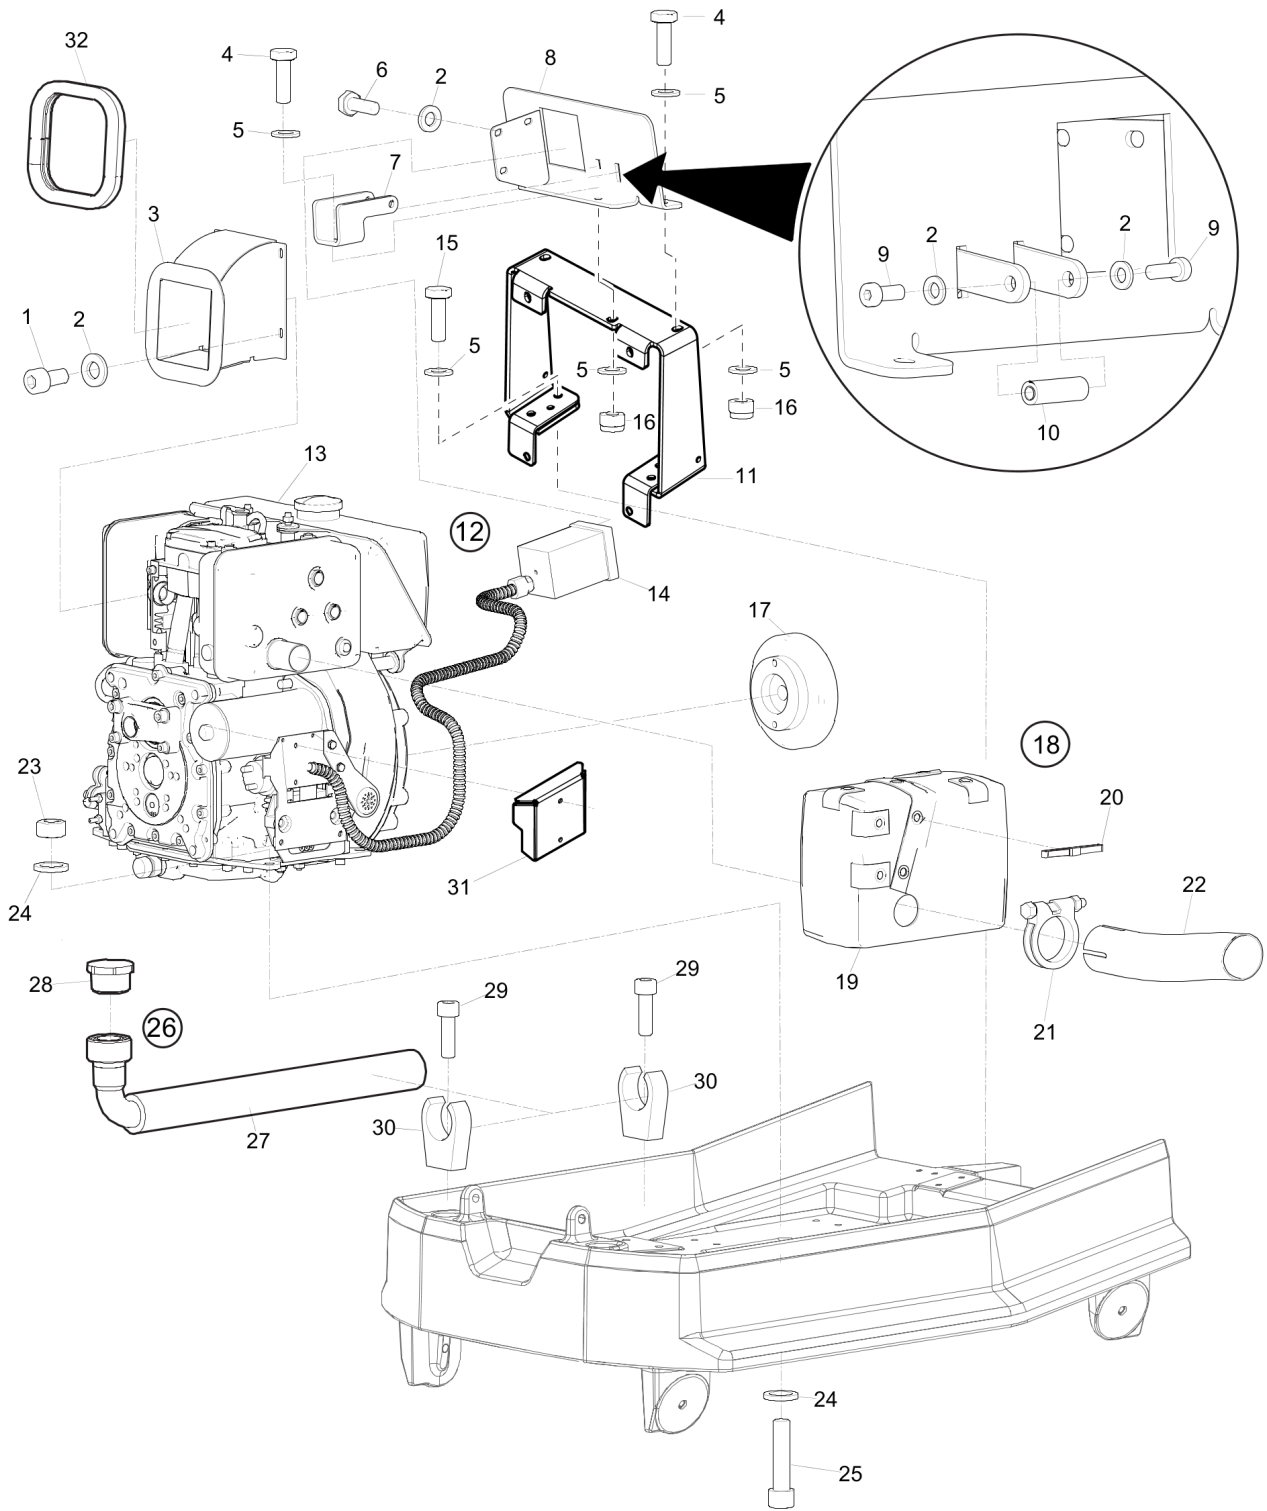

Engine Engine installation, Hatz 1D50 electric start

Refer to the Parts Online web page for most up-to-date information. The printed information might be outdated.

Item	Part No.	Name	Qty	L
1	595347901	Screw	2	
2	595036501	Plain washer	7	
3	595366701	Air inlet	1	
4	595033401	Hex. head screw	3	
5	595036601	Washer DIN125	10	
6	595033201	Hex. head screw	3	
7	594170001	Bracket	1	
8	595362501	Holder, control panel	1	
9	594671201	Screw, M6 x 16 mm	2	
10	594170201	Shaft	1	
11	594188201	Bracket, oil cooler	1	
12	595126301	Engine, complete Hatz 1D50	1	
13	-	Engine	1	
14	595384401	Start box, complete	1	
15	594117901	Hex. head screw m8 x 20	4	
16	595352301	Lock nut	3	
17	594465301	Clutch, complete	1	
18	594213101	Heat protection, complete	1	
19	-	Heat protection	1	
20	594182201	Cable tie, stainless	4	
21	595114901	Clamp	1	
22	595363501	Exhaust pipe	1	
23	595351801	Hexagon nut m12	4	
24	595118901	Lock washer	8	
25	595349101	Hex. sock. screw	4	
26	594761601	Oil drain hose, complete	1	
27	-	Mangueira	1	
28	594180301	Plug	1	
29	595347501	Screw, MC6S M5 x 16 mm 8.8 fzb	2	
30	594329501	Clip	2	
31	595370301	Protective plate	1	
32	595366801	Edge trim	1	

Refer to the Parts Online web page for most up-to-date information. The printed information might be outdated.