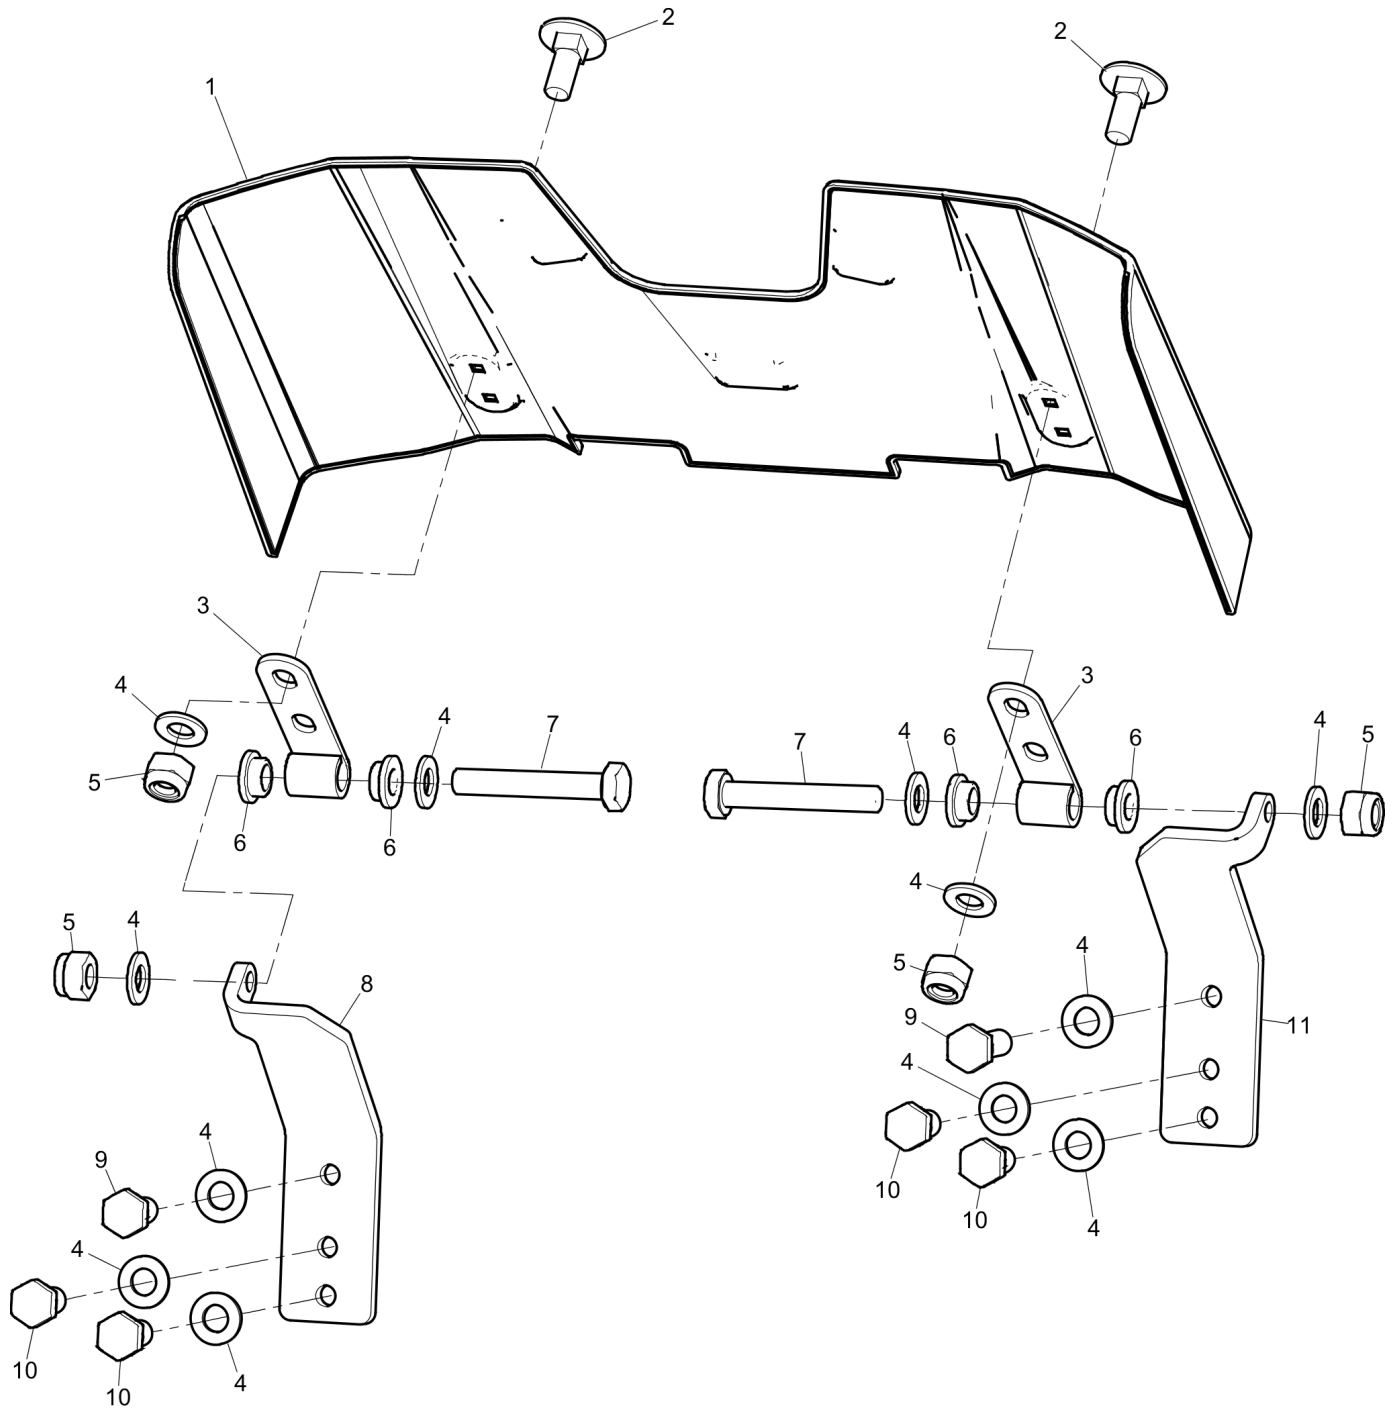

Mechanical Rear hood

Refer to the Parts Online web page for most up-to-date information. The printed information might be outdated.

Item	Part No.	Name	Qty	L
1	594960001	Rear hood	1	
2	594122001	Flat head screw	4	
3	594166601	Hinge	2	
4	595036601	Washer DIN125	14	
5	595352301	Lock nut	6	
6	594170801	Bushing	4	
7	595287101	Hexagon bolt	2	
8	595363301	Bracket, right	1	
9	595110101	Hex. head screw m8 x 16	2	
10	595033401	Hex. head screw	4	
11	595363201	Bracket, left	1