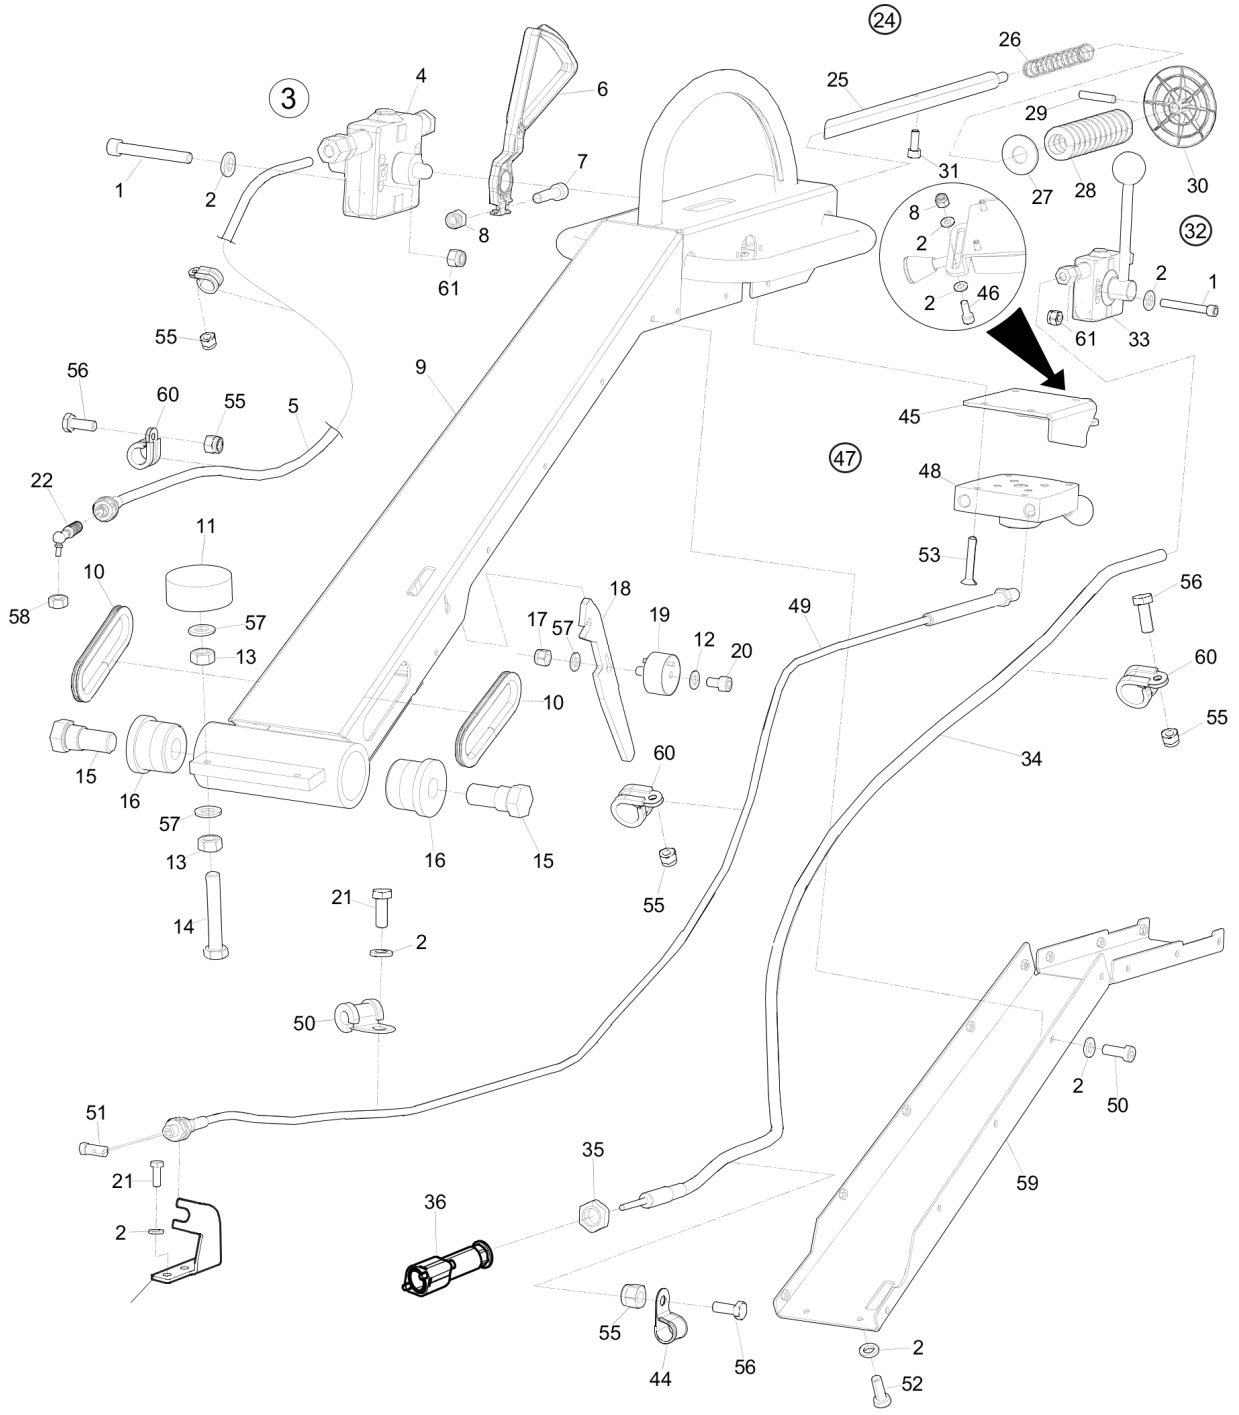

Mechanical Handle

Refer to the Parts Online web page for most up-to-date information. The printed information might be outdated.

Item	Part No.	Name	Qty	L
1	595348201	Hex sock. screw	4	
2	595036501	Plain washer	28	
3	594171701	Direction control, complete	1	
4	594602301	Handle and cable support, complete	1	
5	594173001	Control cable, complete	1	
6	594166701	Control lever	1	
7	595348101	Hex sock. screw	1	
8	595352001	Nut lock hex m6	3	
9	595123401	Handle	1	
10	595364701	Edge trim	2	
11	594518301	Shock absorber	2	
12	594747301	Washer	1	
13	595029401	Nut hexagon	4	
14	595344901	Screw DIN933	2	
15	594450601	Screw	2	
16	594450501	Bushing	2	
17	594122901	Locknut	1	
18	594170101	Hook	1	
19	594462701	Shock absorber	1	
20	594120501	Hex. sock. screw	1	
21	595033201	Hex. head screw	4	
22	594192801	Throttle control ball joint	1	
24	594213001	Push stop complete, repair kit	1	
25	594159301	Trigger shaft	1	
26	594177201	Spring	1	
27	595113101	Plain washer, 17 x 40 x 3 mm	1	
28	594170401	Bellow	1	
29	595030701	Spring pin	1	
30	594171001	Button	1	
31	595034201	Screw	1	
32	594171601	Vibration control, complete	1	
33	594594601	Handle and control cable support	1	
34	594173101	Control cable, complete	1	
35	595112101	Hexagon nut	1	
36	594193301	Mounting kit	1	
44	595114601	Clamp	1	
45	594645101	Throttle control bracket	1	
46	595034201	Screw	2	

Refer to the Parts Online web page for most up-to-date information. The printed information might be outdated.