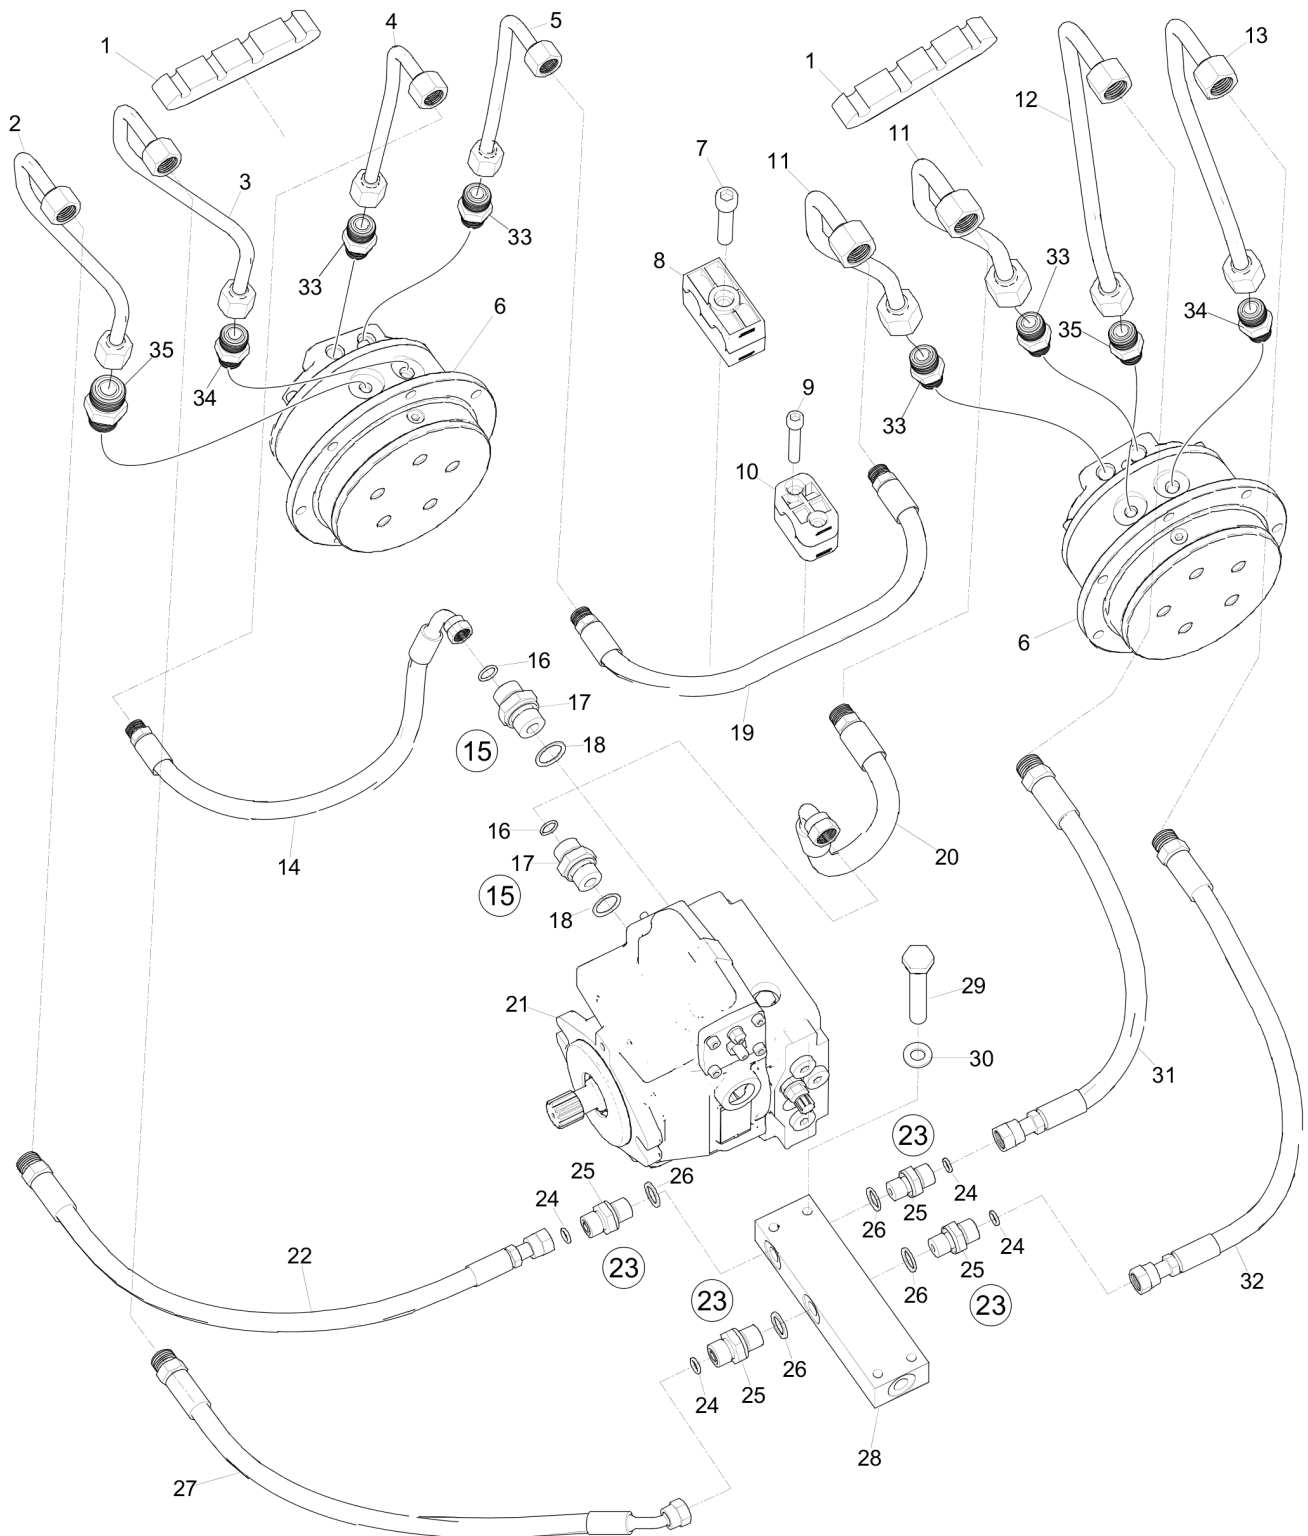

Hydraulic system Hydraulic system, drum motor installation

Refer to the Parts Online web page for most up-to-date information. The printed information might be outdated.

Item	Part No.	Name	Qty	L
1	594176901	Pipe support	2	
2	594172001	Hydraulic pipe	1	
3	594172401	Hydraulic pipe	1	
4	594172101	Hydraulic pipe	1	
5	594172201	Hydraulic pipe	1	
6	595125701	Drum motor	2	
7	595348501	Hex sock. screw	1	
8	595366101	Hose holder	1	
9	594120301	Hex sock. screw	2	
10	594177601	Hose holder	1	
11	594172301	Hydraulic pipe	2	
12	594172501	Hydraulic pipe	1	
13	594172601	Hydraulic pipe	1	
14	595365201	Hydraulic hose	1	
15	595038501	Nipple, complete	2	
16	595117901	O-ring, 12.42 x 1.78 mm0.49 x 0.07 in. (90 shore)	1	
17	-	Connection	1	
18	595118101	Seal ring	1	
19	594754301	Hydraulic hose	1	
20	595366001	Hydraulic hose	1	
21	594177501	Hydraulic pump	1	
22	594754501	Hydraulic hose	1	
23	595116001	Connection	4	
24	595117801	O-ring	1	
25	-	Connector	1	
26	594748401	Seal ring	1	
27	594754101	Hydraulic hose	1	
28	595365101	Hydraulic block	1	
29	594120301	Hex sock. screw	4	
30	595036501	Plain washer	4	
31	594754401	Hydraulic hose	1	
32	594754201	Hydraulic hose	1	
33	595116701	Straight connector	4	
34	595116501	Straight connector	2	
35	595116201	Straight connector	2	

Refer to the Parts Online web page for most up-to-date information. The printed information might be outdated.