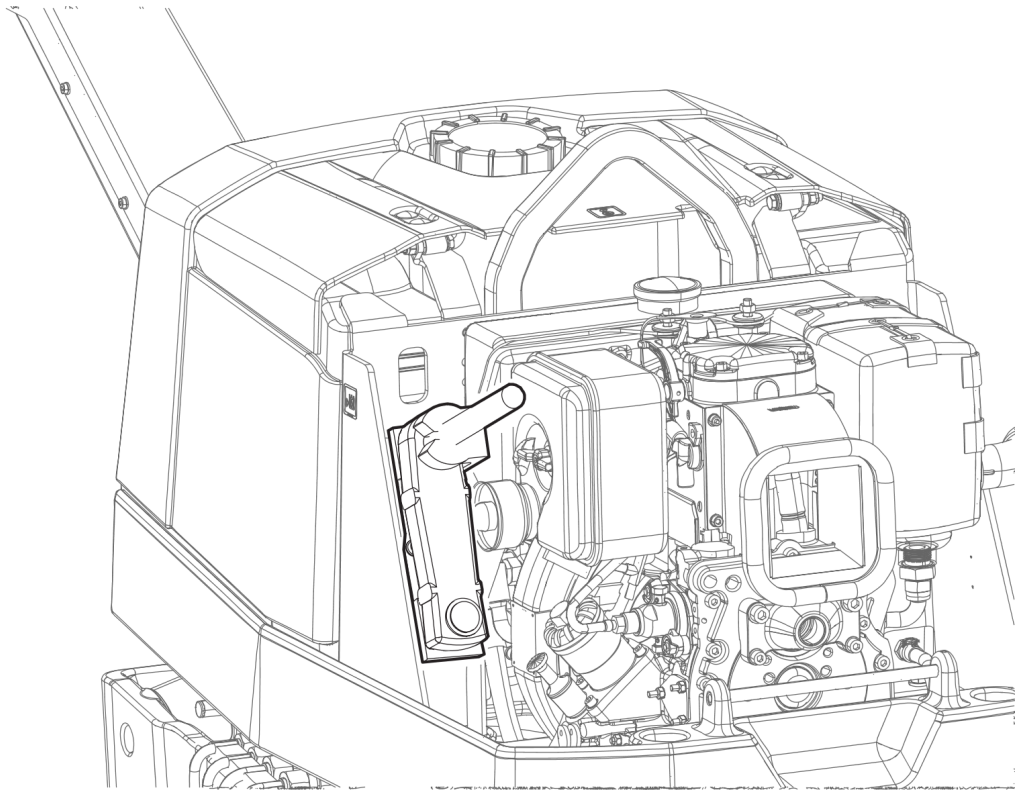

Options / accessories Crank handle kit

Item	Part No.	Name	Qty	L
1	594170901	Safety crank handle kit	1	
2	594485601	Safety crank handle	1	
3	594330401	Crank holder	1	
4	595348301	Screw	3	
5	595036601	Washer DIN125	3