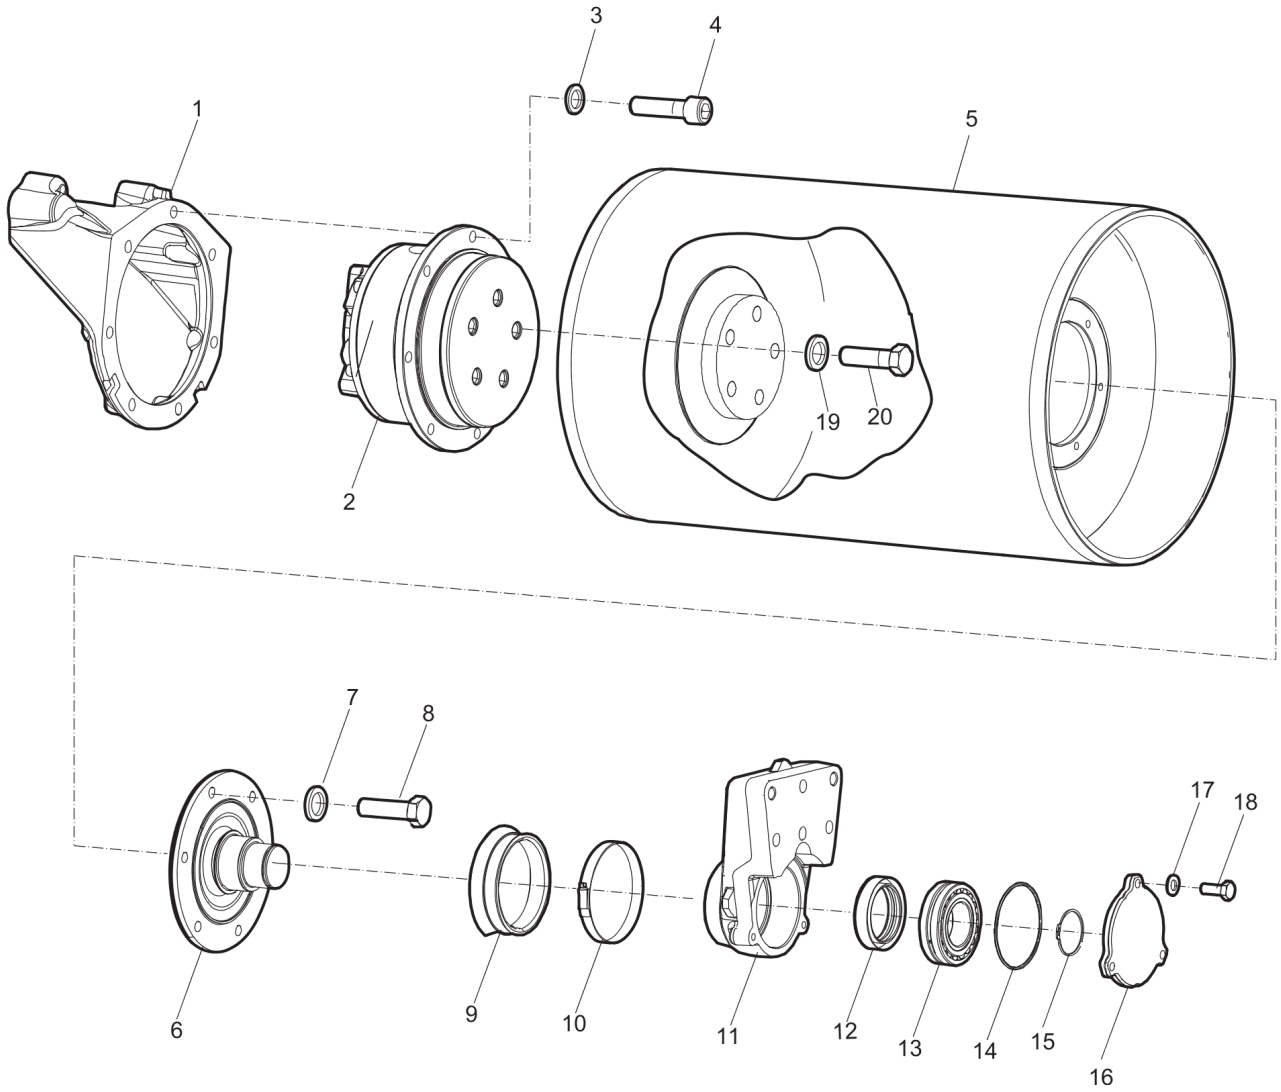

Mechanical Drum

Item	Part No.	Name	Qty	L
1	595363001	Drum bracket	1	
2	595125701	Drum motor	1	
3	595118901	Lock washer	6	
4	595347201	Hexagon socket head cap screw	6	
5	595363401	Drum	1	
6	594458401	Drum shaft	1	
7	595113301	Washer plain	6	
8	595344701	Hex. head screw	6	
9	594467701	Oil seal	1	
10	595115101	Pipe clamp	1	
11	595125501	Bearing bracket	1	
12	594467701	Oil seal	1	
13	594515001	Ball bearing	1	
14	595117601	O-ring, Ø 84.5 x 3 mm, Ø 3.33 x 0.12 in.	1	
15	595114101	Lock ring	1	
16	594450301	Bearing cover	1	
17	595036601	Washer DIN125	3	
18	594117901	Hex. head screw m8 x 20	3	
19	595044001	Lock washer	6	
20	595345701	Screw DIN931	6