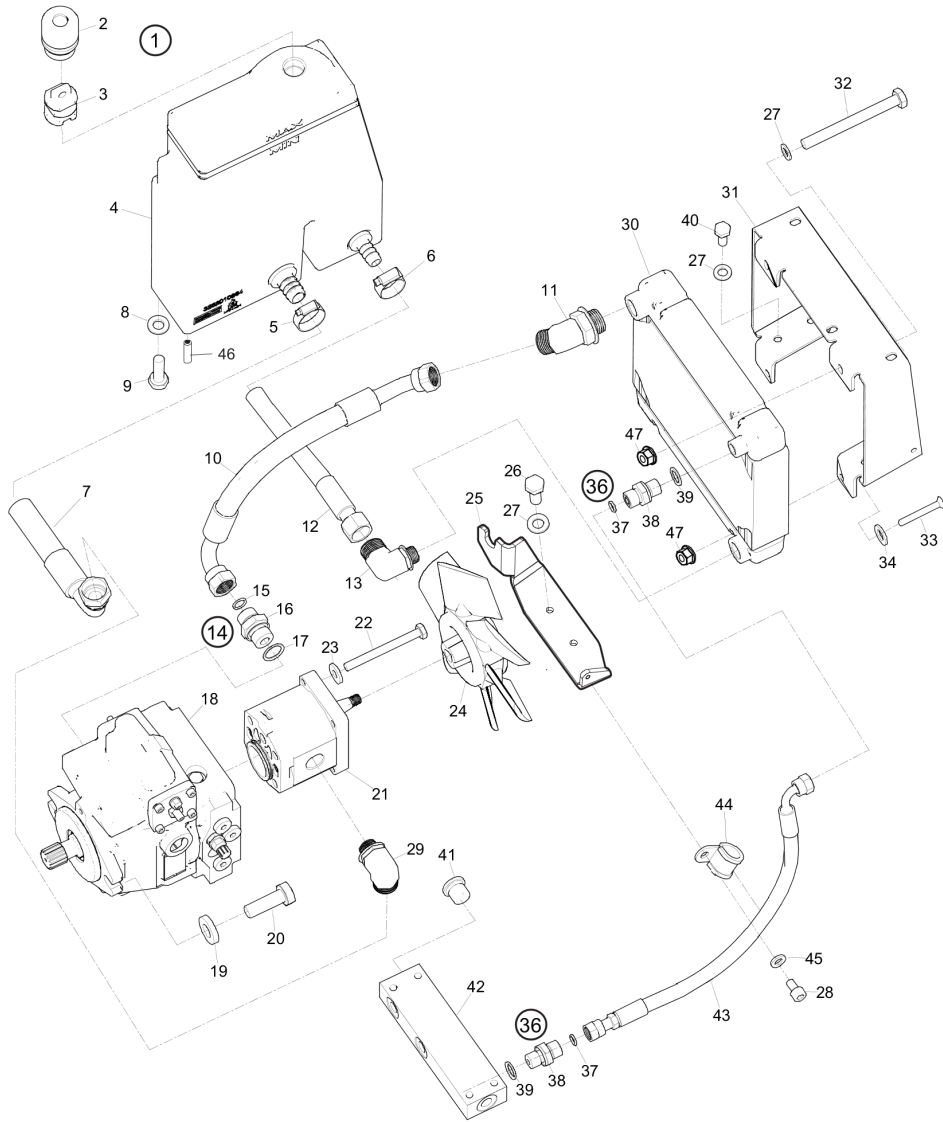

Hydraulic system Hydraulic system, oil tank, radiator and pumps

Refer to the Parts Online web page for most up-to-date information. The printed information might be outdated.

Item	Part No.	Name	Qty	L
1	594211901	Hydraulic oil tank, complete	1	
2	595051001	Ventilating filter	1	
3	594466101	Splash guard	1	
4	-	Oil tank	1	
5	595115301	Hose clamp	1	
6	595115201	Hose clamp	1	
7	594755201	Hydraulic hose	1	
8	595036601	Washer DIN125	2	
9	595287201	Hex.head screw m8	2	
10	594756201	Hydraulic hose	1	
11	595116901	Elbow	1	
12	594755301	Hydraulic hose	1	
13	594748201	Elbow	1	
14	595038501	Nipple, complete	1	
15	595117901	O-ring, 12.42 x 1.78 mm0.49 x 0.07 in. (90 shore)	1	
16	-	Connection	1	
17	595118101	Seal ring	1	
18	594177501	Hydraulic pump	1	
19	594747301	Washer	2	
20	594747301	Washer	2	
21	594179301	Hydraulic pump	1	
22	595345901	Screw, M10 x 1.25 x 100 mm 8.8	4	
23	595113301	Washer plain	4	
24	594178701	Fan	1	
25	595364801	Bracket	1	
26	594117901	Hex. head screw m8 x 20	2	
27	595036601	Washer DIN125	8	
28	595347801	Screw M6x10 ISO 4762	1	
29	595116801	Elbow	1	
30	594180001	Oil cooler	1	
31	594188201	Bracket, oil cooler	1	
32	594118101	Hex. Head screw	2	
33	594121201	Countersunk screw	2	
34	594123401	Washer, 8.4 x 16 x 1.5 mm, 0.33 x 0.63 x 0.06 in. 300 HV	2	
36	595116001	Connection	1	
37	595117801	O-ring	1	
38	-	Connection	1	
39	594748401	Seal ring	1	

Refer to the Parts Online web page for most up-to-date information. The printed information might be outdated.