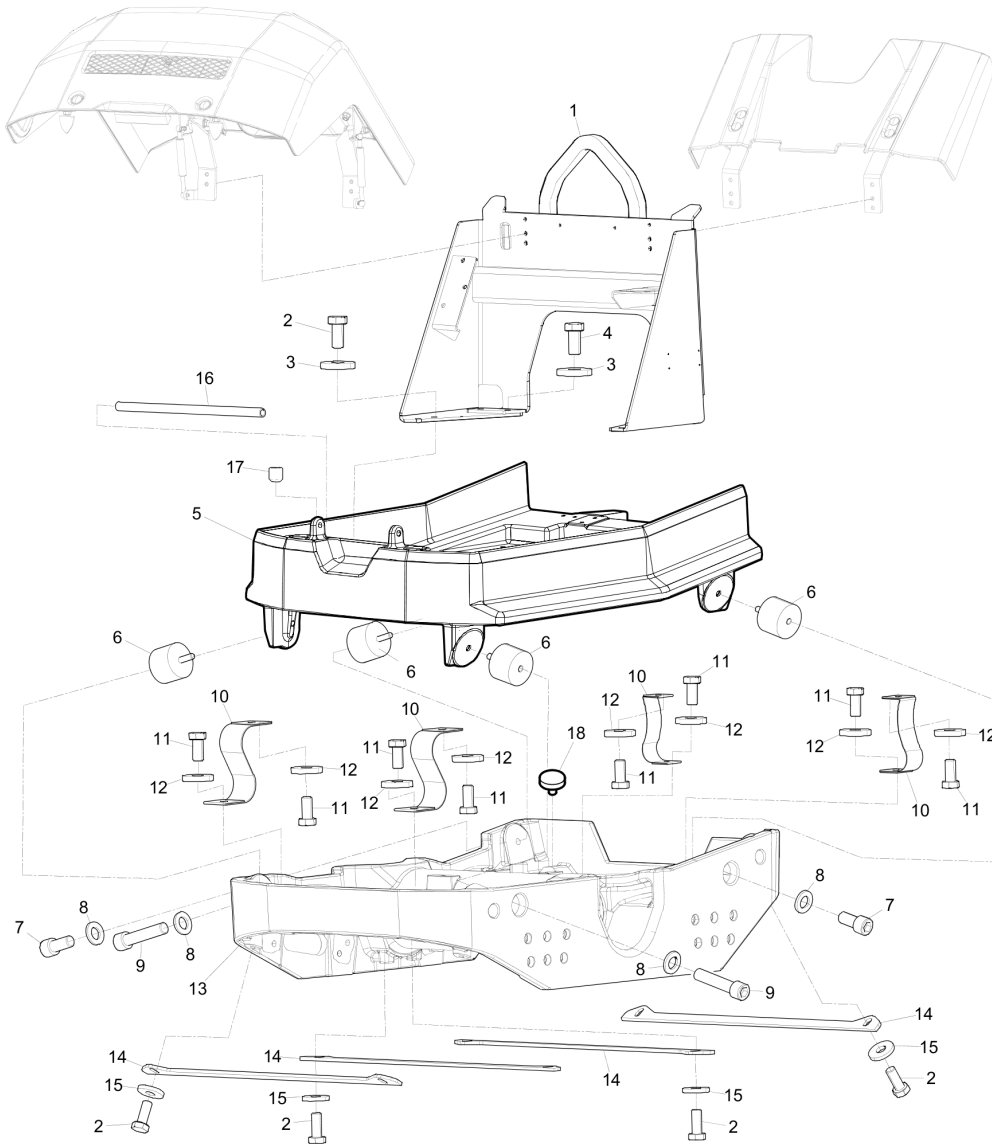

Mechanical Frames and scrapers

Refer to the Parts Online web page for most up-to-date information. The printed information might be outdated.

Item	Part No.	Name	Qty	L
1	594753401	Lifting device	1	
2	595344701	Hex. head screw	12	
3	594124501	Washer lock	8	
4	594118501	Screw hexagon	4	
5	595124901	Engine base	1	
6	594753501	Shock absorber	4	
7	595348901	Hex sock. screw	2	
8	595113401	Washer DIN125	4	
9	594746901	Hexagon socket head cap screw	2	
10	594141501	Strap	4	
11	595345301	Hex. head screw	8	
12	594124001	Washer, 13x36x6 mm, 0.51x1.42x0.24 ". 300HV	8	
13	595364201	Lower frame	1	
14	595125001	Scraper	4	
15	594123601	Washer	8	
16	595363601	Hood lock rod	1	
17	595110601	Set screw	2	
18	594190801	Bumper	6