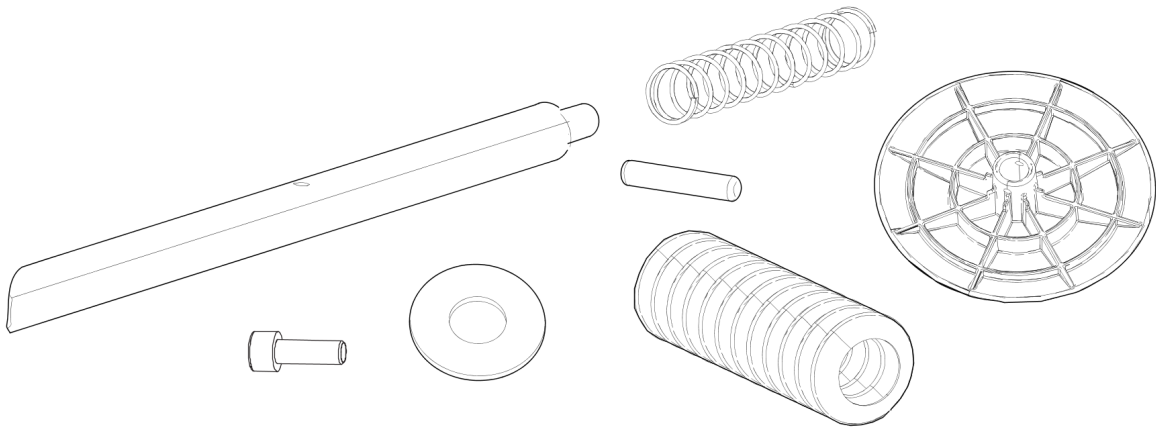

Service, repair and wear part kits Push stop repair kit

Item	Part No.	Name	Qty	L
1	594213001	Push stop complete, repair kit	1	
2	-	Trigger shaft	1	
3	594177201	Spring	1	
4	595113101	Plain washer, 17 x 40 x 3 mm	1	
5	594170401	Bellow	1	
6	595030701	Spring pin	1	
7	594171001	Button	1	
8	595034201	Screw	1	