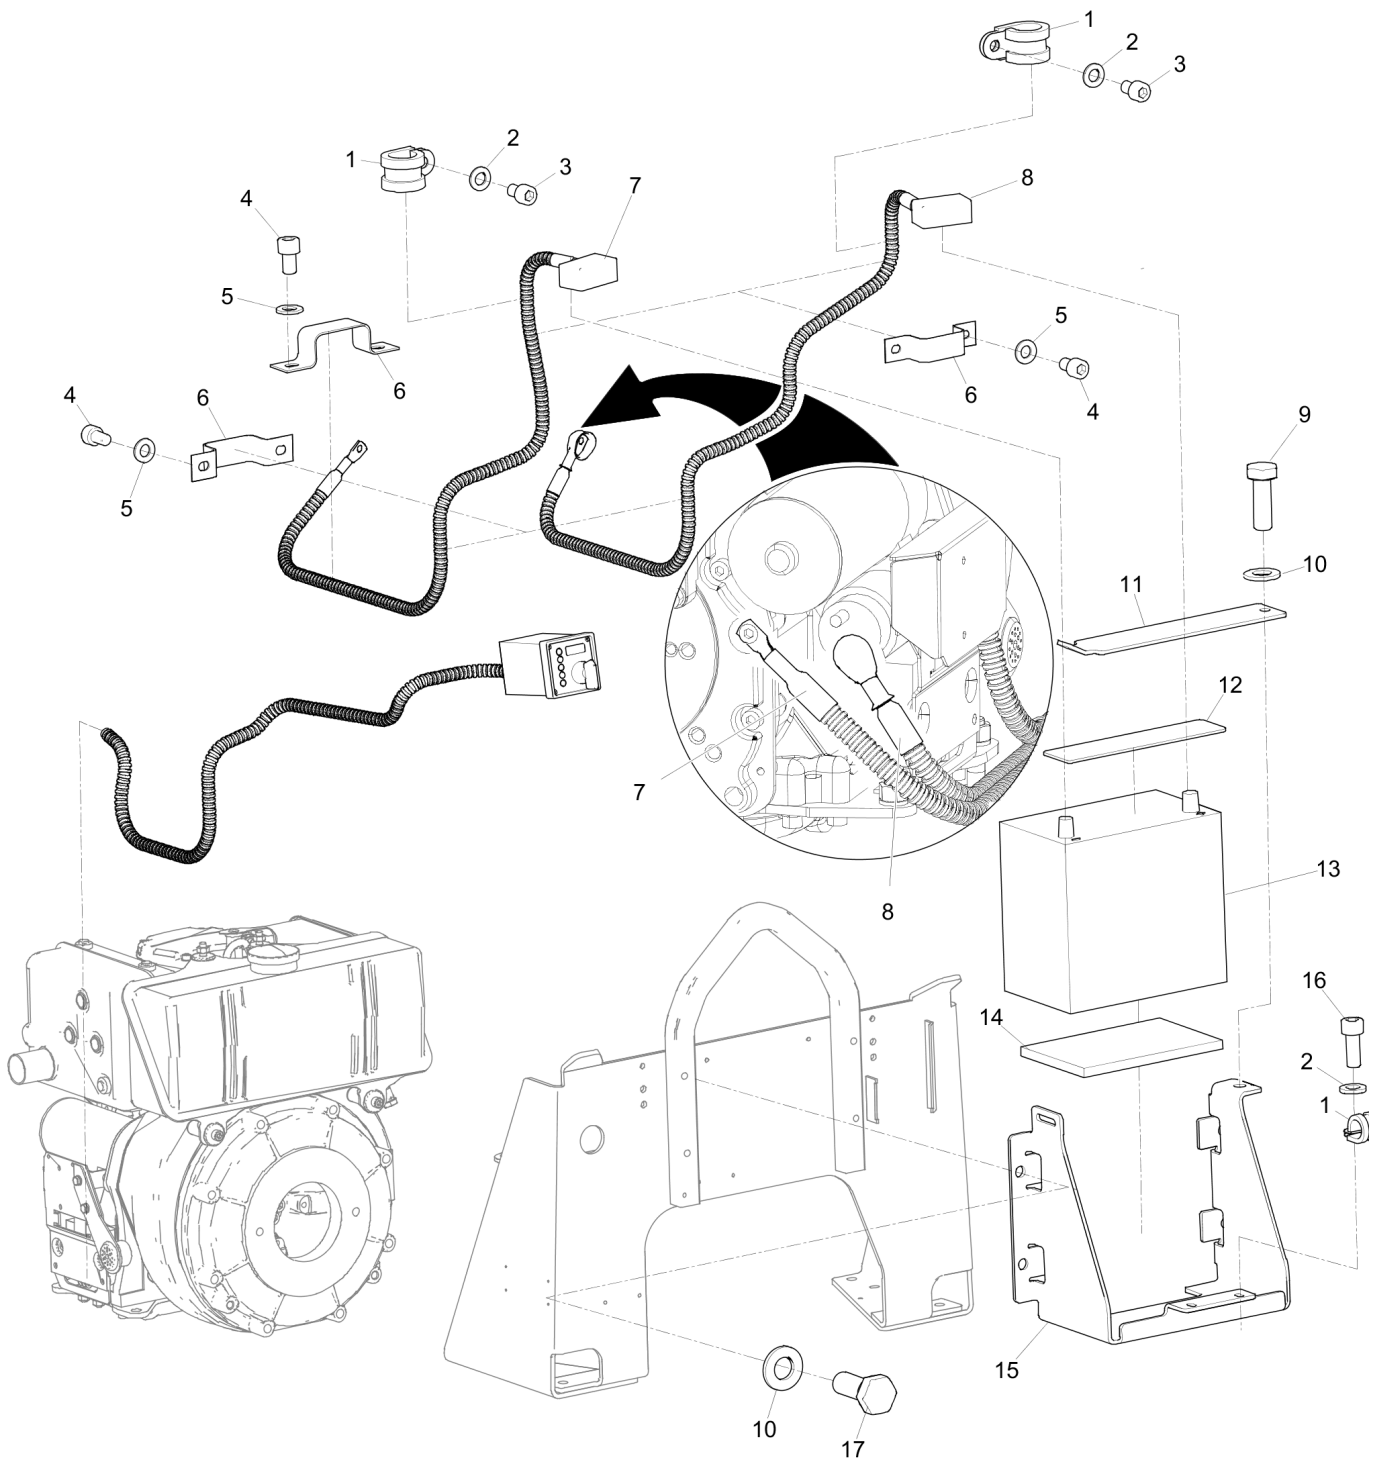

Electric system Electric equipment

Refer to the Parts Online web page for most up-to-date information. The printed information might be outdated.

Item	Part No.	Name	Qty	L
1	594125601	Pipe clamp	4	
2	595036501	Plain washer	2	
3	595034201	Screw	2	
4	595110901	Hex. sock screw	6	
5	594123801	Plain washer	6	
6	595115001	Clamp	3	
7	595125901	Connection cable, complete (-)	1	
8	595125801	Connection cable, complete (+)	1	
9	594118501	Screw hexagon	1	
10	595113301	Washer plain	5	
11	594167901	Battery securing plate	1	
12	594173201	Rubber protection	1	
13	595365901	Battery	1	
14	595364601	Rubber protection	1	
15	595128201	Battery holder	1	
16	595034201	Screw	2	
17	595344701	Hex. head screw	4