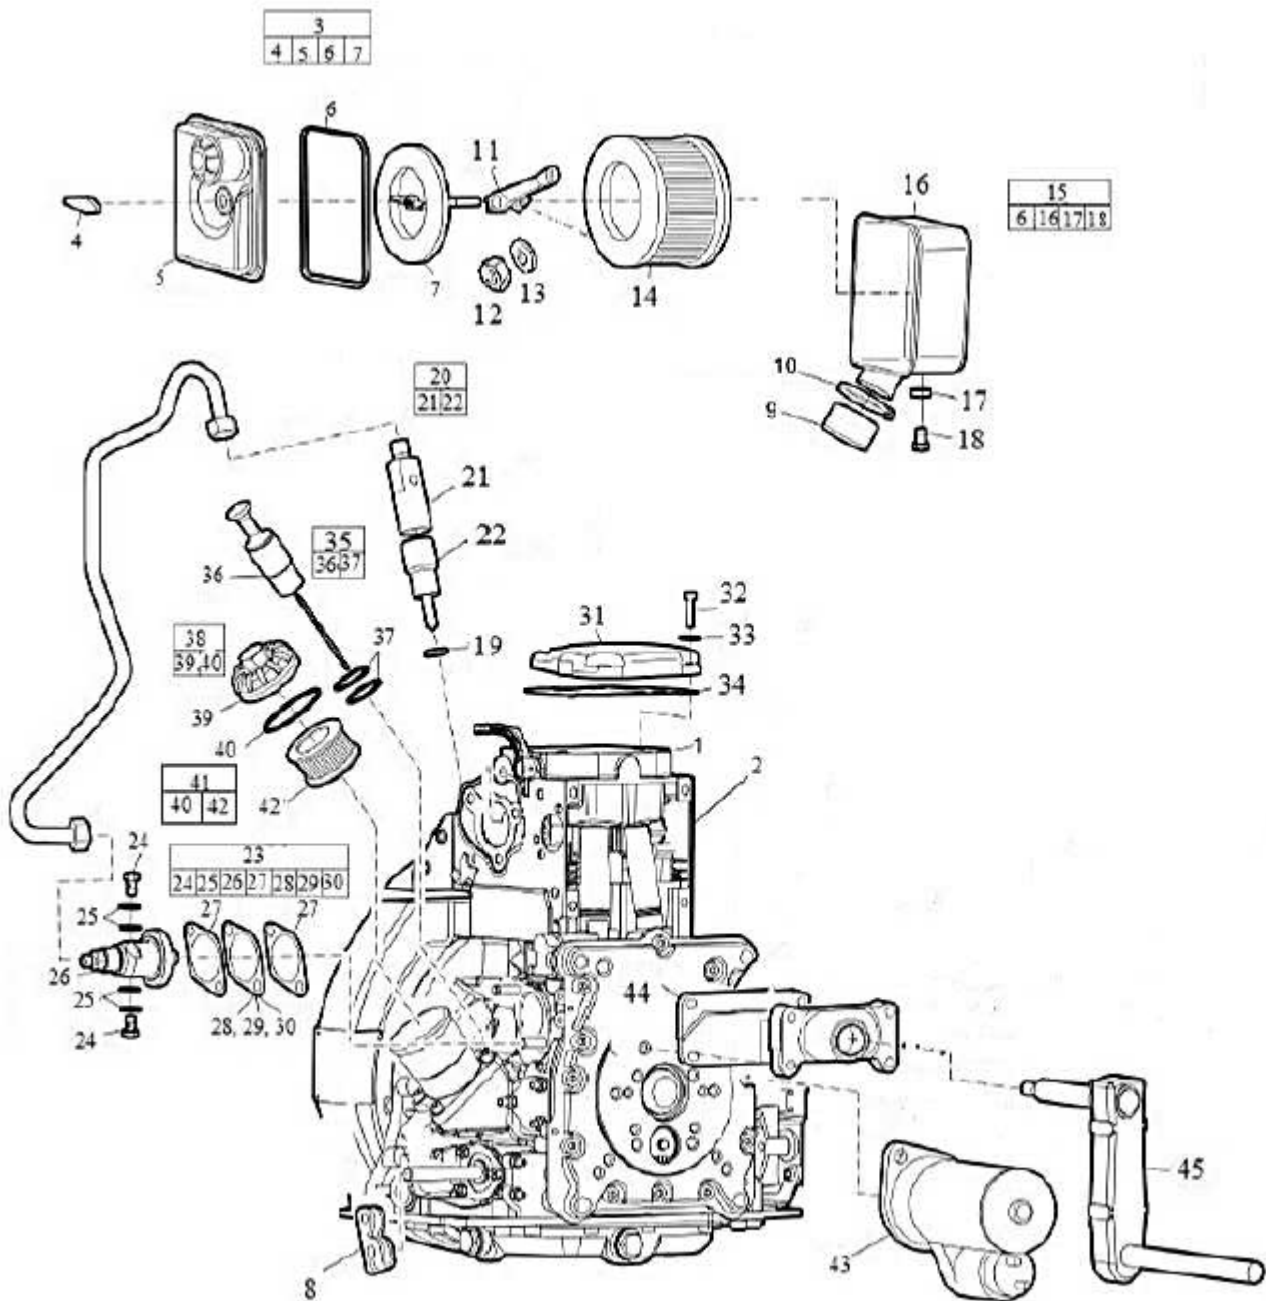

Engine Engine

Refer to the Parts Online web page for most up-to-date information. The printed information might be outdated.

Item	Part No.	Name	Qty	L
1	595126301	Engine, complete Hatz 1D50	1	
2	595126201	Engine Hatz 1D50 Manual start, complete	1	
3	595129101	Air filter cover, complete	1	
4	594571501	Nut	1	
5	-	Injector part	1	
6	594759101	Gasket	1	
7	595383501	Holder	1	
8	594306801	Throttle lever	1	
9	595129301	Cover	1	
10	594313901	Hose clamp	1	
11	595372601	Bracket	1	
12	595373001	Nut, M8	2	
13	595372901	Washer, M8	2	
14	595377201	Air Filter element	1	
15	594565501	Housing	1	
6	594759101	Gasket	1	
16	-	Housing	1	
17	594565401	Washer	1	
18	595372701	Screw	1	
19	594597501	Gasket	1	
20	594208101	Injector, complete	1	
21	-	Injector part	1	
22	595131901	Nozzle	1	
23(24-30)	594208201	Injection pump, complete	1	
24	594207301	Banjo screw	2	
25	595383301	Gasket	4	
26	-	Pump part	1	
27	-	Shim	1	
28	-	Shim	1	
29	-	Shim	1	
30	-	Shim	1	
31	594595001	Valve cover	1	
32	595373101	Screw, M6 x 25 mm	4	
33	594759201	Washer	4	
34	594302801	Valve cover gasket	1	
35	594303001	Oil dipstick, cpl	1	
36	-	Dipstick	1	
37	595131801	O-ring	2	

Refer to the Parts Online web page for most up-to-date information. The printed information might be outdated.