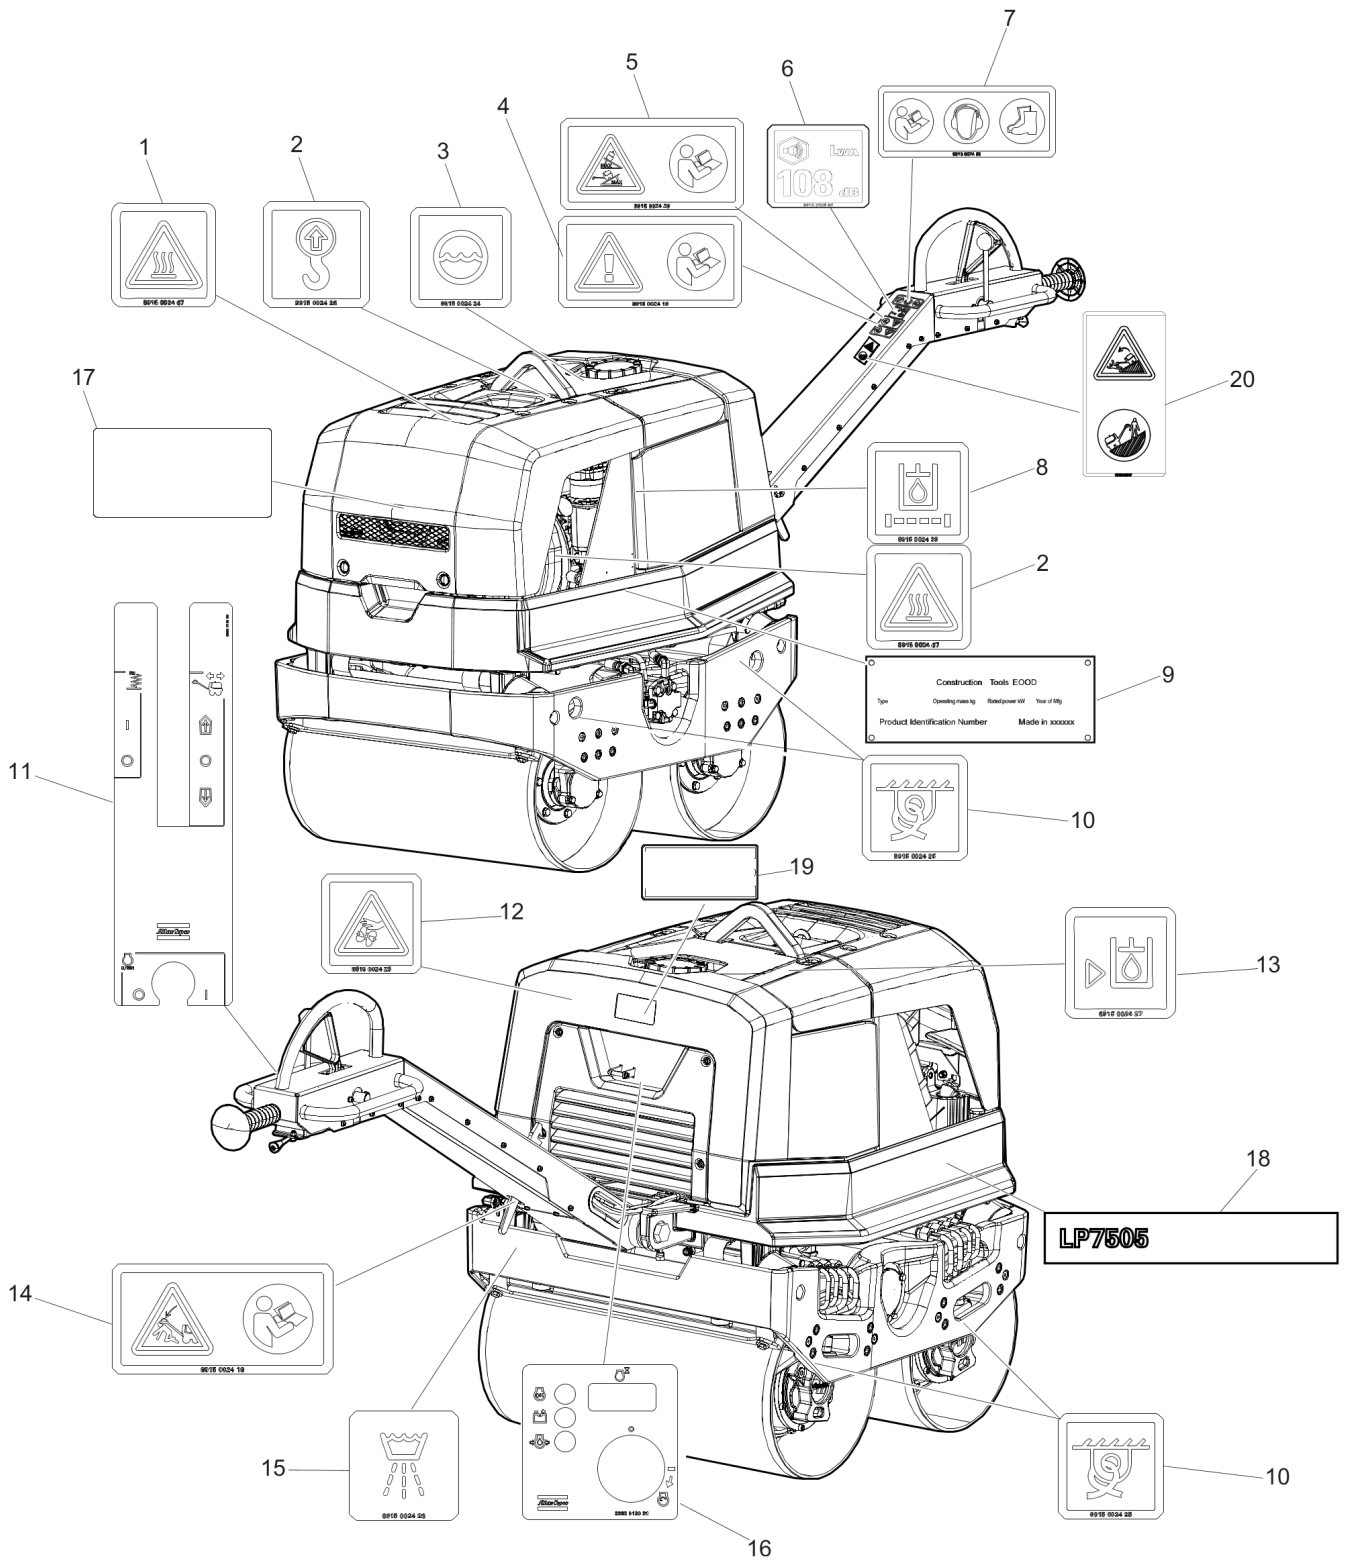

Mechanical Labels

Refer to the Parts Online web page for most up-to-date information. The printed information might be outdated.

Item	Part No.	Name	Qty	L
1	594659801	Safety label, hot surfaces	2	
2	594660901	label, lifting point	1	
3	595512701	Label, water	1	
4	594869701	Decal safety	1	
5	595513001	Safety label, maximum slope angle	1	
6	595216301	Decal, noise level 108 dB	1	
7	594659601	Safety label, read instructions, ear protection and safety boots	1	
8	595513101	Label, hydraulic oil filter	1	
9	-	Data plate (Not available separately)	1	
10	594869501	Label, securing point	4	
11	594173401	Label, operator panel	1	
12	594869401	Safety label, rotating fan blades	1	
13	595512801	Label, hydraulic oil level	1	
14	595216201	Safety label, handle lock	1	
15	595512901	Label, sprinkler	1	
16	594175101	Label, start panel	1	
17	594141601	Product label	1	
18	595130101	Product label, "LP 7505"	1	
19	595376001	Product label	1	
20	595216701	Machine Rollover	1