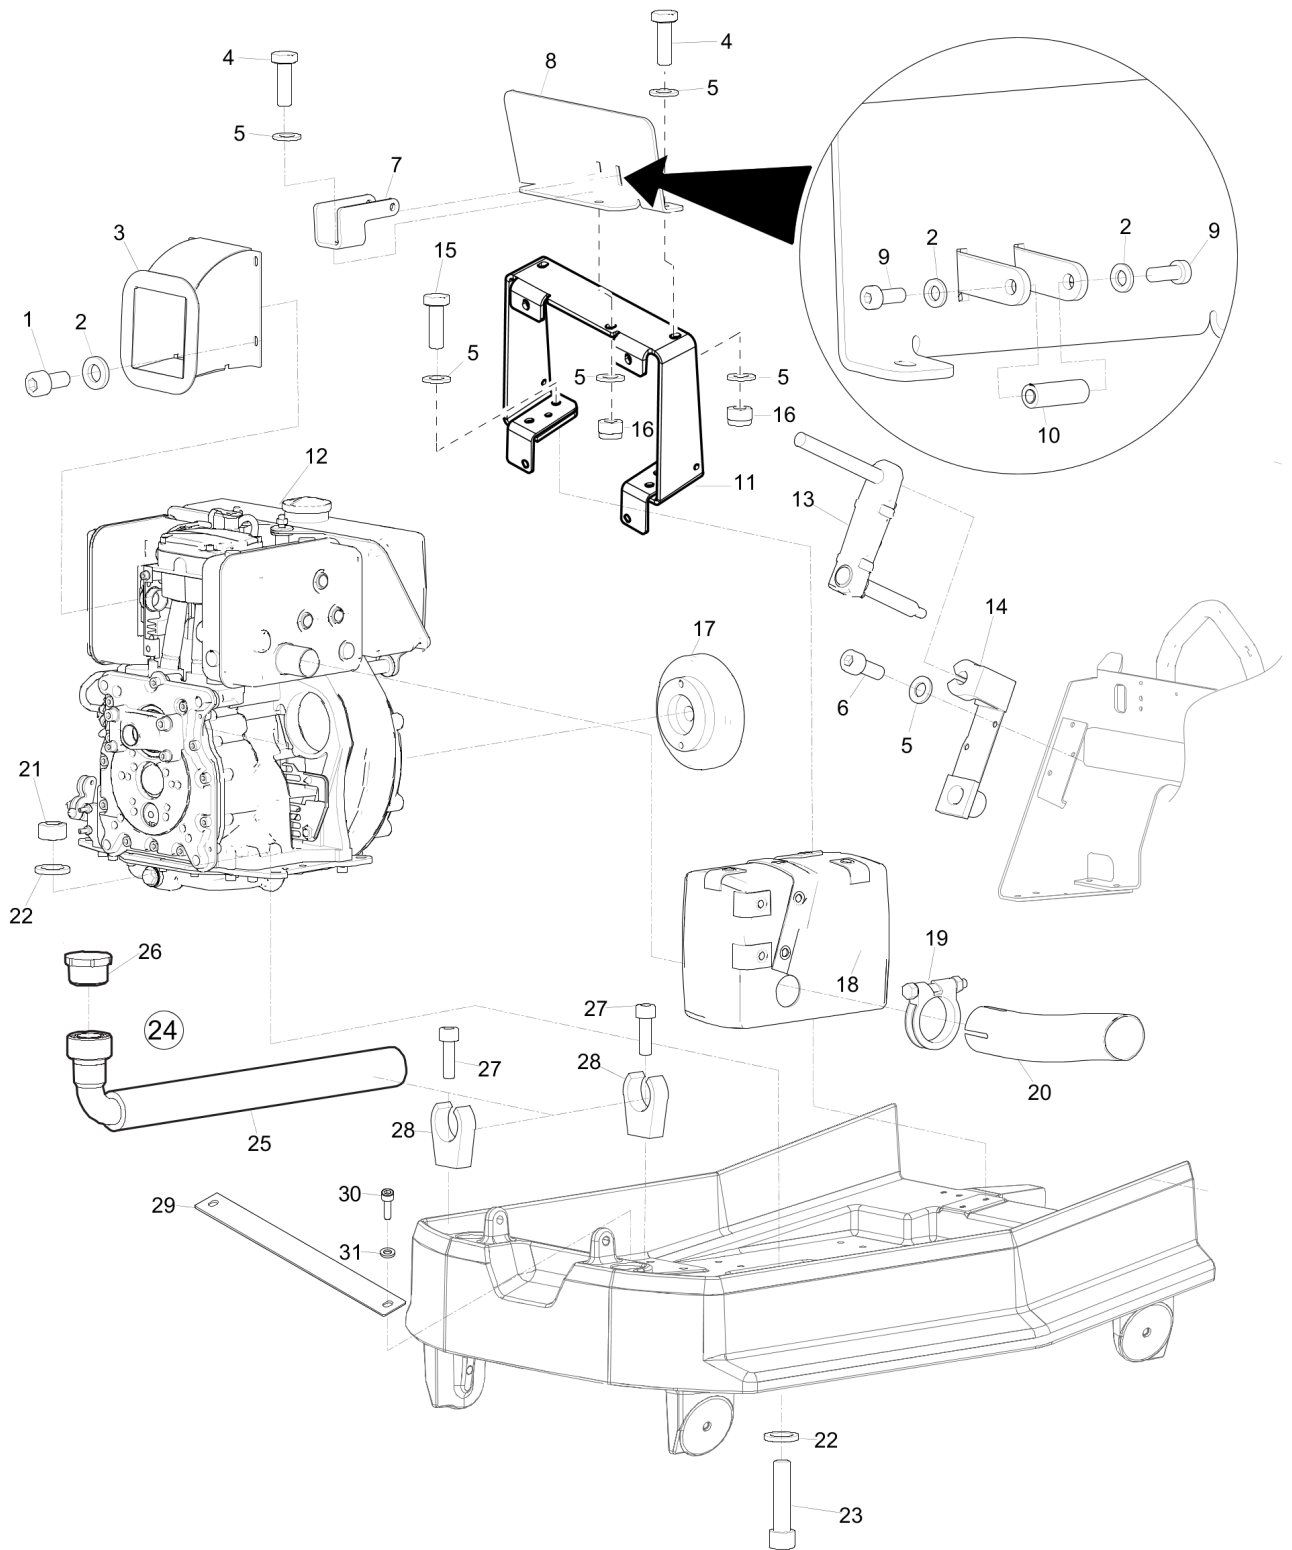

Engine Engine installation, Hatz 1D 50, manual start

Refer to the Parts Online web page for most up-to-date information. The printed information might be outdated.

Item	Part No.	Name	Qty	L
1	595347901	Screw	2	
2	595036501	Plain washer	4	
3	595366701	Air inlet	1	
4	595033401	Hex. head screw	6	
5	595036601	Washer DIN125	10	
6	595348301	Screw	2	
7	594170001	Bracket	1	
8	595125301	Holder	1	
9	594671201	Screw, M6 x 16 mm	2	
10	594170201	Shaft	1	
11	594188201	Bracket, oil cooler	1	
12	595126201	Engine Hatz 1D50 Manual start, complete	1	
13	594485601	Safety crank handle	1	
14	594330401	Crank holder	1	
15	594117901	Hex. head screw m8 x 20	4	
16	595352301	Lock nut	3	
17	594465301	Clutch, complete	1	
18	595367701	Heat protection	1	
19	595114901	Clamp	1	
20	595363501	Exhaust pipe	1	
21	595351801	Hexagon nut m12	4	
22	595118901	Lock washer	8	
23	595349101	Hex. sock. screw	4	
24	594761601	Oil drain hose, complete	1	
25	-	Mangueira	1	
26	594180301	Plug	1	
27	595347501	Screw, MC6S M5 x 16 mm 8.8 fzb	2	
28	594329501	Clip	2	
29	595370401	Plate	1	
30	595348001	Hex sock. screw	2	
31	595036501	Plain washer	2	

Refer to the Parts Online web page for most up-to-date information. The printed information might be outdated.