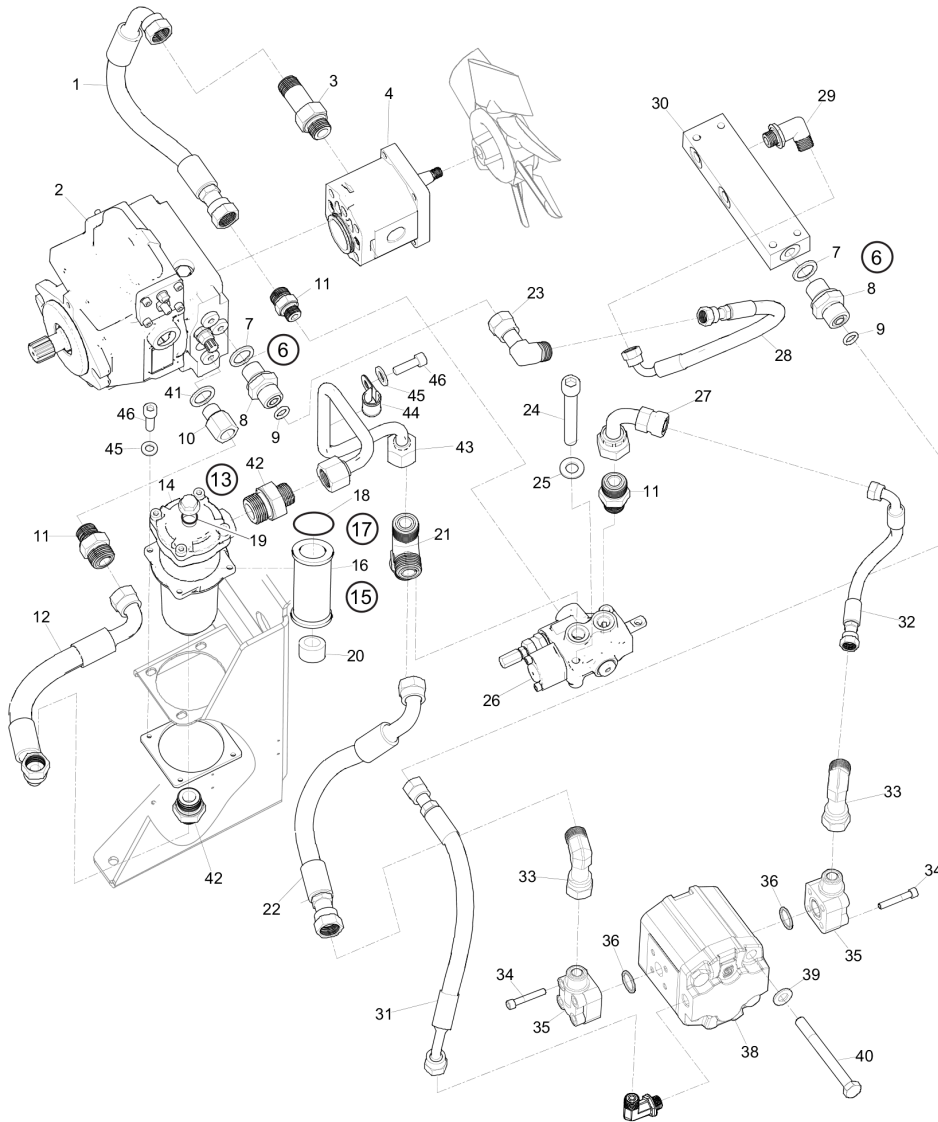

Hydraulic system Hydraulic system, oil filter, vibrating pump and valve

Refer to the Parts Online web page for most up-to-date information. The printed information might be outdated.

Item	Part No.	Name	Qty	L
1	594755601	Hydraulic hose	1	
2	594177501	Hydraulic pump	1	
3	595116601	Hose connection	1	
4	594179301	Hydraulic pump	1	
6	595116001	Connection	2	
7	594748401	Seal ring	1	
8	-	Connection	1	
9	595117801	O-ring	1	
10	595117201	Hose connection	1	
11	595116101	Straight connection	3	
12	595365601	Hydraulic hose	1	
13	594177301	Hydraulic oil filter, complete	1	
14	-	Housing	1	
15	594213601	Hydraulic oil filter, complete	1	
16	594171801	Hydraulic oil filter	1	
17	594761401	Kit, O-ring		
18	-	O-ring	1	
19	-	O-ring	1	
20	594761501	Contamination retainer	1	
21	595117101	T-connection	1	
22	595365701	Hydraulic hose	1	
23	594127001	Connector	1	
24	594118101	Hex. Head screw	2	
25	595036601	Washer DIN125	2	
26	594170701	Vibrating valve	1	
27	594126901	Pipe Connector	1	
28	595126901	Hydraulic hose	1	
29	594127301	Connector	1	
30	595365101	Hydraulic block	1	
31	595365801	Hydraulic hose	1	
32	595127301	Hydraulic hose	1	
33	594126901	Pipe Connector	2	
34	594120301	Hex sock. screw	8	
35	595366401	Flange fitting	2	
36	594748301	O-ring	2	
38	594179201	Hydraulic motor	1	
39	595113301	Washer plain	2	
40	595345001	Hex. head screw	2	

Refer to the Parts Online web page for most up-to-date information. The printed information might be outdated.