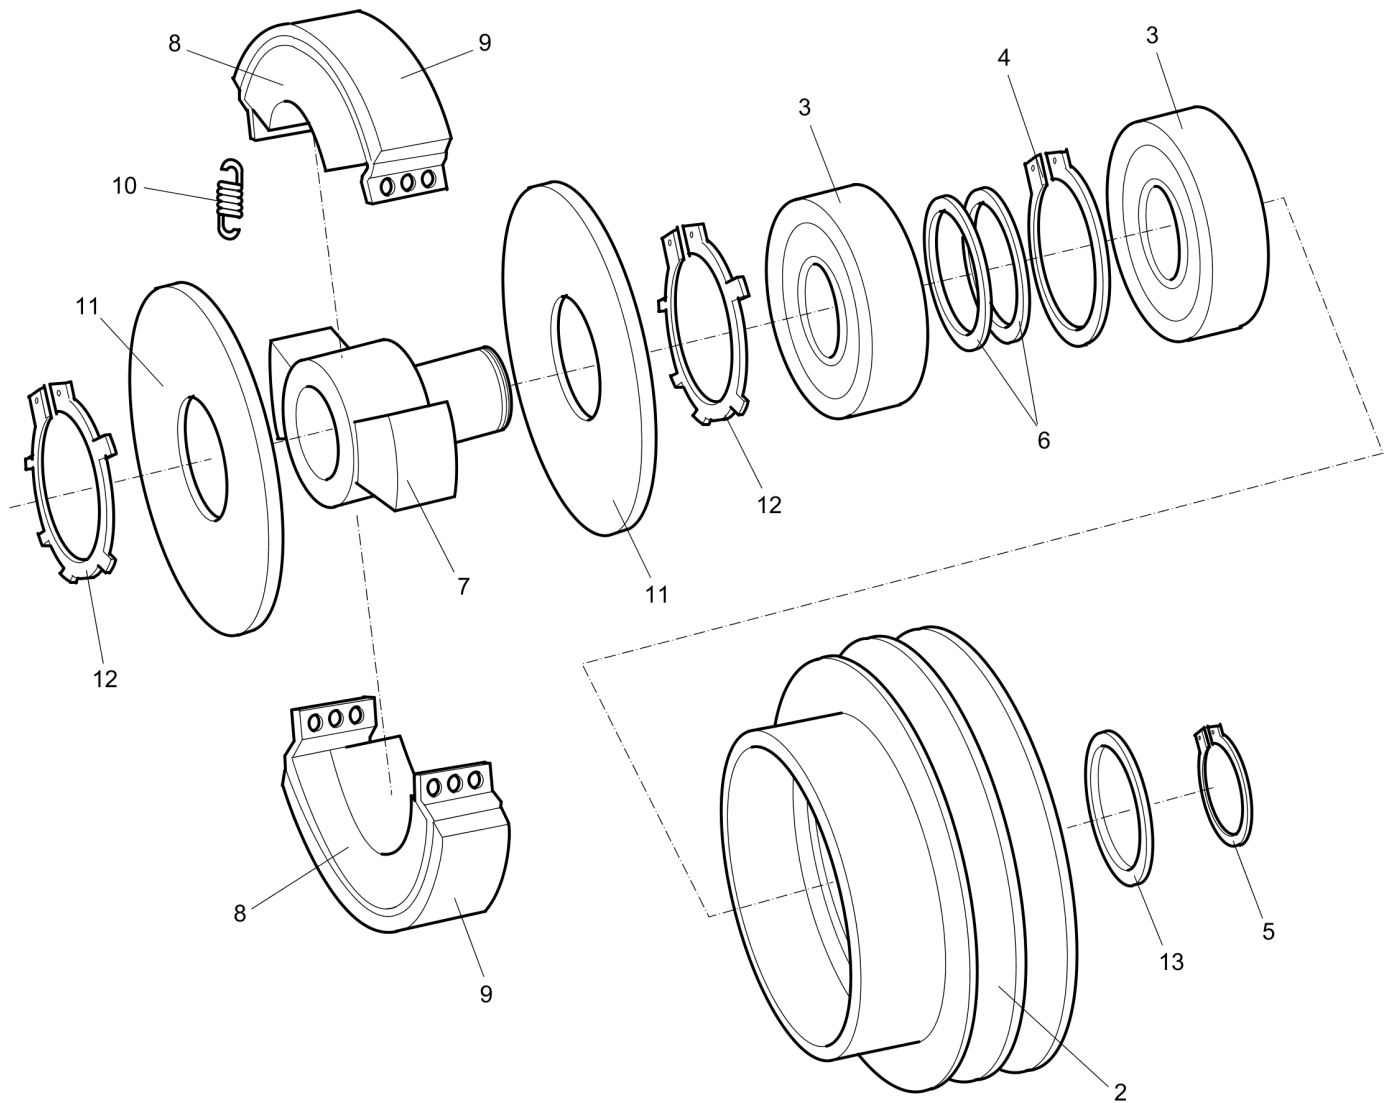

Spare parts list Centrifugal clutch, Lombardini

1												
2	3	4	5	6	7	8	9	10	11	12	13