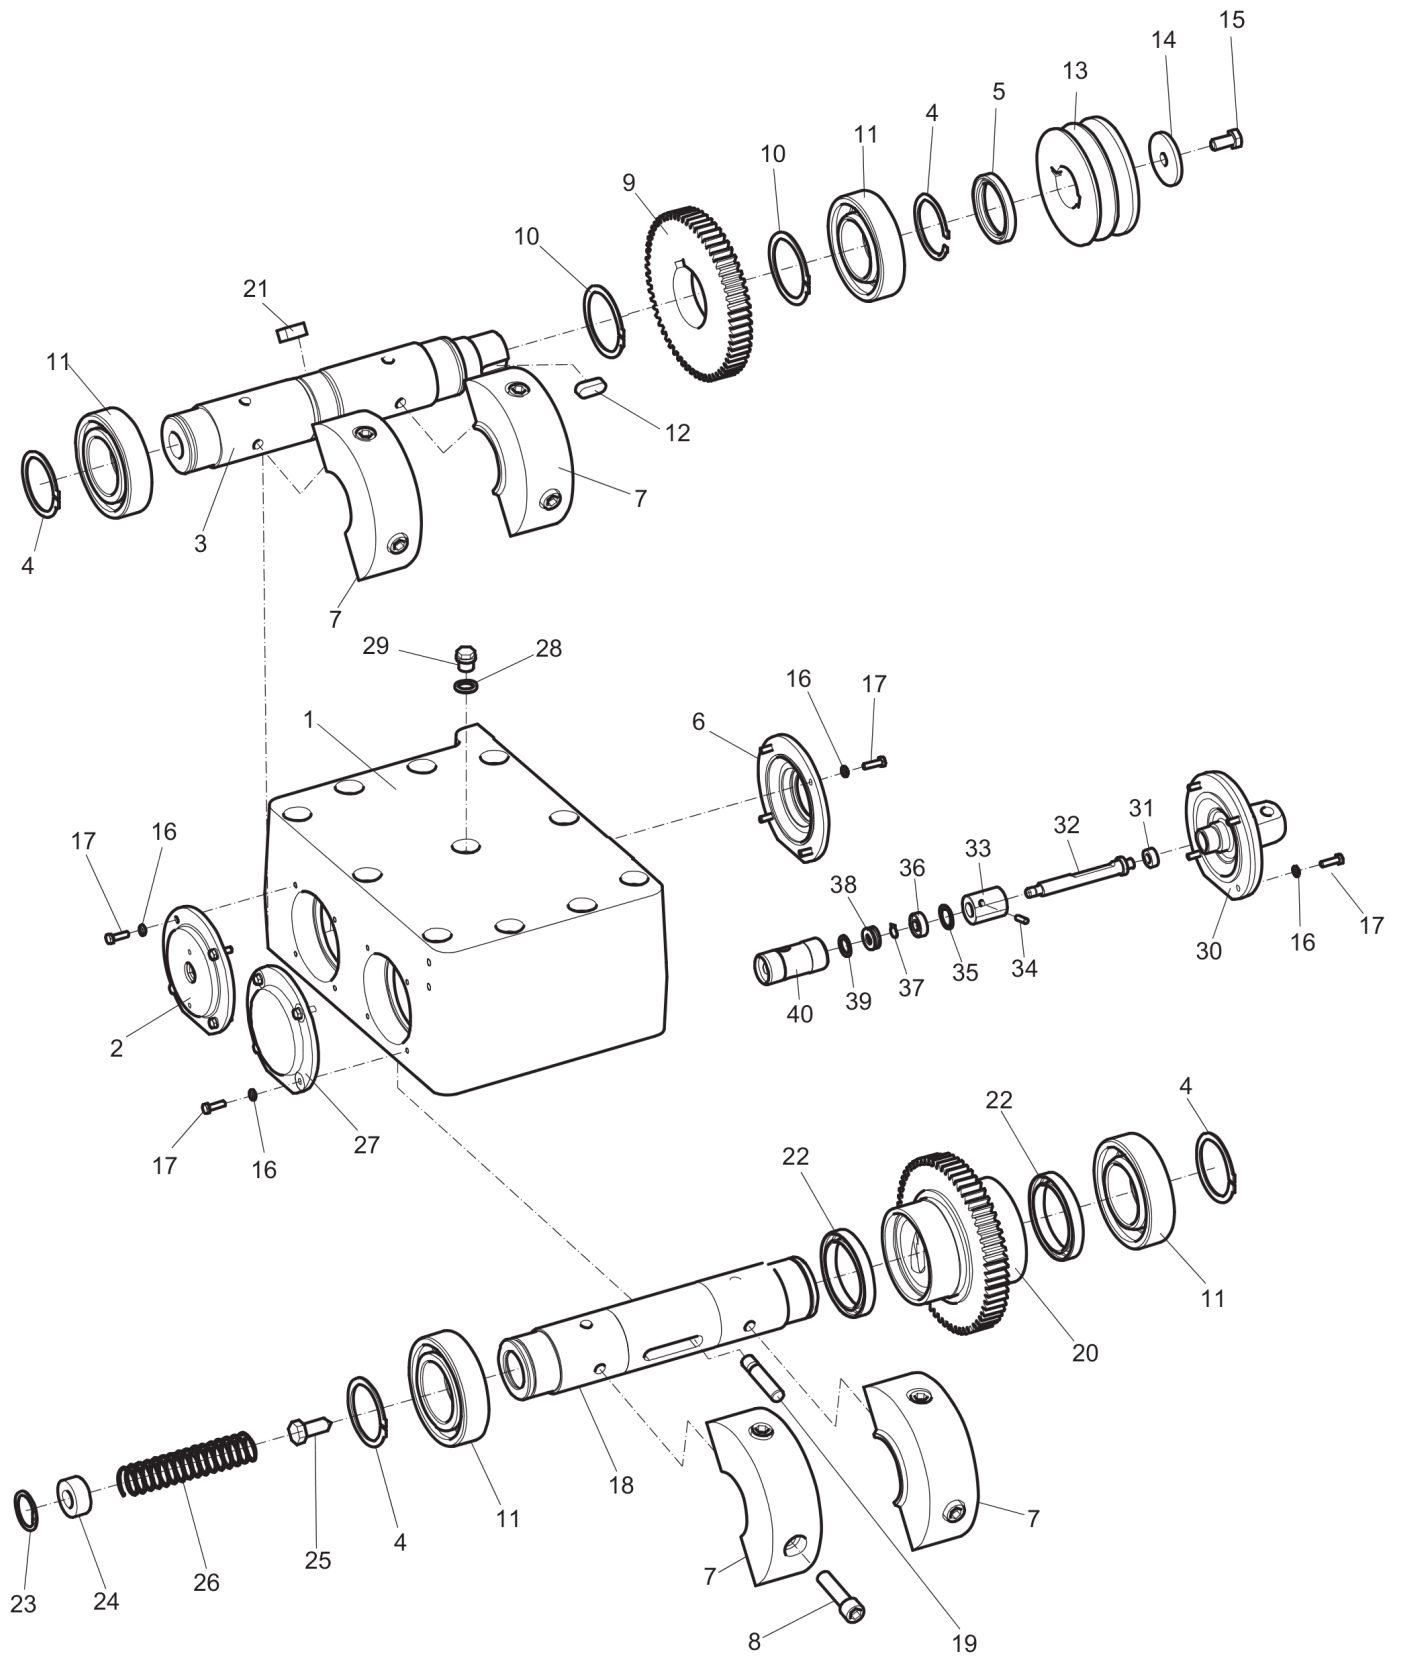

Spare parts list Eccentric element

Refer to the Parts Online web page for most up-to-date information. The printed information might be outdated.

Item	Part No.	Name	Qty	L
1	-	Eccentric housing	1	
2	594435001	Cover	1	
3	594430601	Shaft, compl	1	
4	594265901	Retaining ring	4	
5	594547401	Sealing ring	1	
6	594435101	Cover	1	
7	594492201	Eccentric weight	4	
8	594547201	Screw, M12x45	8	
9	594432001	Gear	1	
10	595144501	Retaining ring for shaft	2	
11	594546901	Ball bearing	4	
12	594547001	Key	1	
13	594429601	Pulley	1	
14	594321601	Washer	1	
15	595055201	Screw, M10x20 mm 8.8 A3K	1	
16	595186801	Washer 6,4x12x1,5	16	
17	595055001	Screw, M6x20 mm 8.8 A2K	16	
18	594644201	Eccentric shaft	1	
19	594322201	Pin	1	
20	594644701	Reverser	1	
21	594323001	Key	1	
22	594547601	Ball bearing	2	
23	595189401	Retaining ring	1	
24	594322801	Stop	1	
25	594322901	Screw	1	
26	594547801	Spring	1	
27	594435201	Cover	1	
28	595047801	Washer, 16.7x24x1.5 mm Type A M16	1	
29	595048301	Plug, M16	1	
30	594642901	Hydraulic cylinder	1	
31	594332201	Sealing ring	1	
32	594183001	Piston rod	1	
33	594643001	Piston	1	
34	595062601	Spring pin	1	
35	594266401	Retaining ring	1	
36	594647501	Ball bearing	1	
37	594265601	Retaining ring	1	
38	594647601	Thrust ball bearing	1	

Refer to the Parts Online web page for most up-to-date information. The printed information might be outdated.