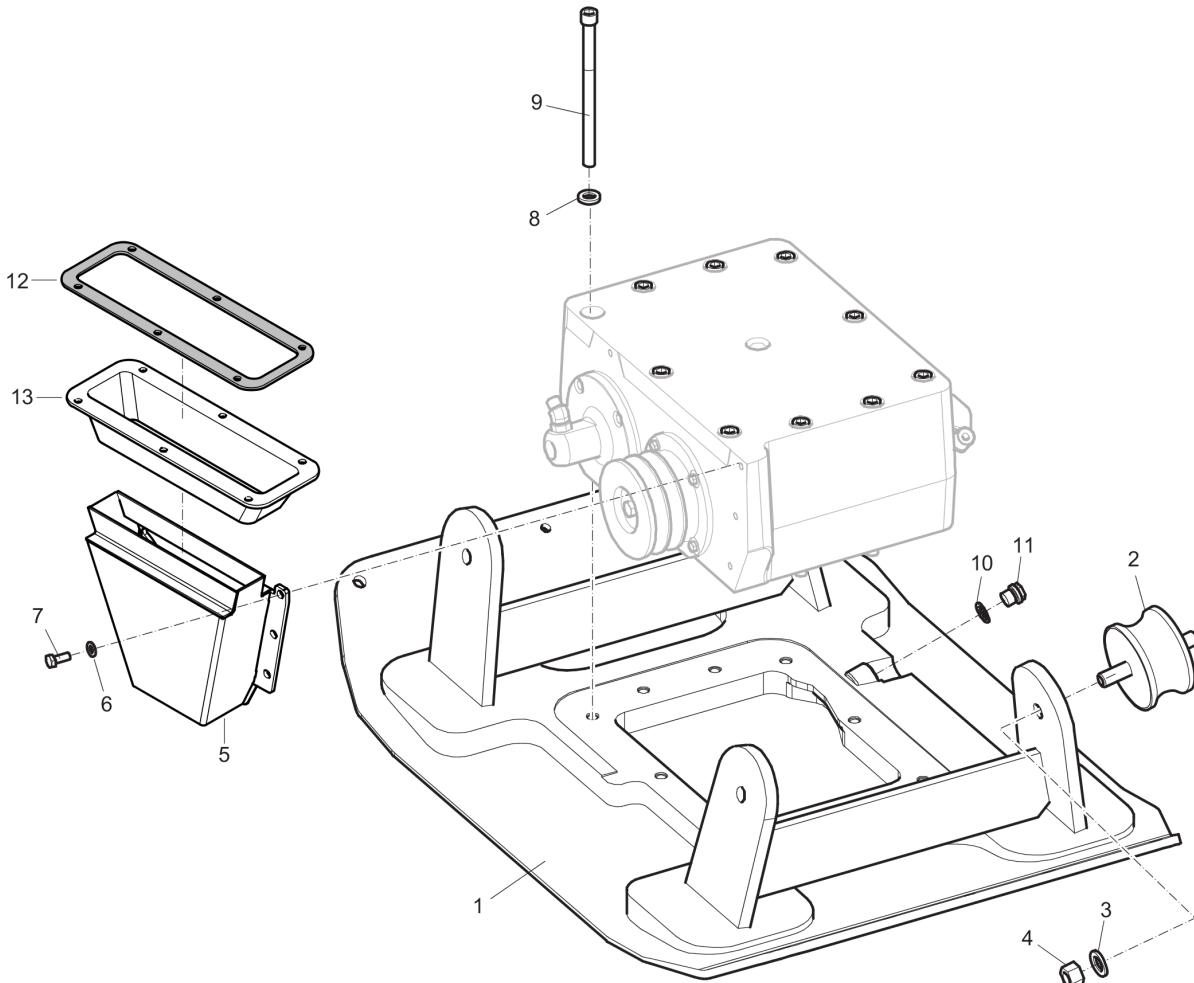

Spare parts list Ground plate and eccentric element installation

Refer to the Parts Online web page for most up-to-date information. The printed information might be outdated.

Item	Part No.	Name	Qty	L
1	594646601	Ground plate	1	
2	594323201	Shock absorber	4	
3	-	Washer, 17 x 30 x 3 mm, 0.70 x 1.18 x 0.12 in. 300 HV	4	
4	-	Nut, M16 A3K	4	
5	594164401	Belt guard	1	
6	-	Washer, 8.4 x 16 x 1.5 mm, 0.33 x 0.63 x 0.06 in. 300 HV	5	
7	-	Screw, M8 x 20 mm 8.8 A2K	5	
8	595067901	Plain washer 13x24x4 mm	10	
9	594836901	Screw, M10 x 40 mm 12.9 GEOMET®	10	A
10	595047801	Washer, 16.7x24x1.5 mm Type A M16	1	
11	595048301	Plug, M16	1	
12	594753001	Bracket	1	
13	594164501	Bellow	1	

Comments for Page: Ground plate and eccentric element installation

A | GEOMET is a registered trademark of Nof Metal Coatings North America Inc.