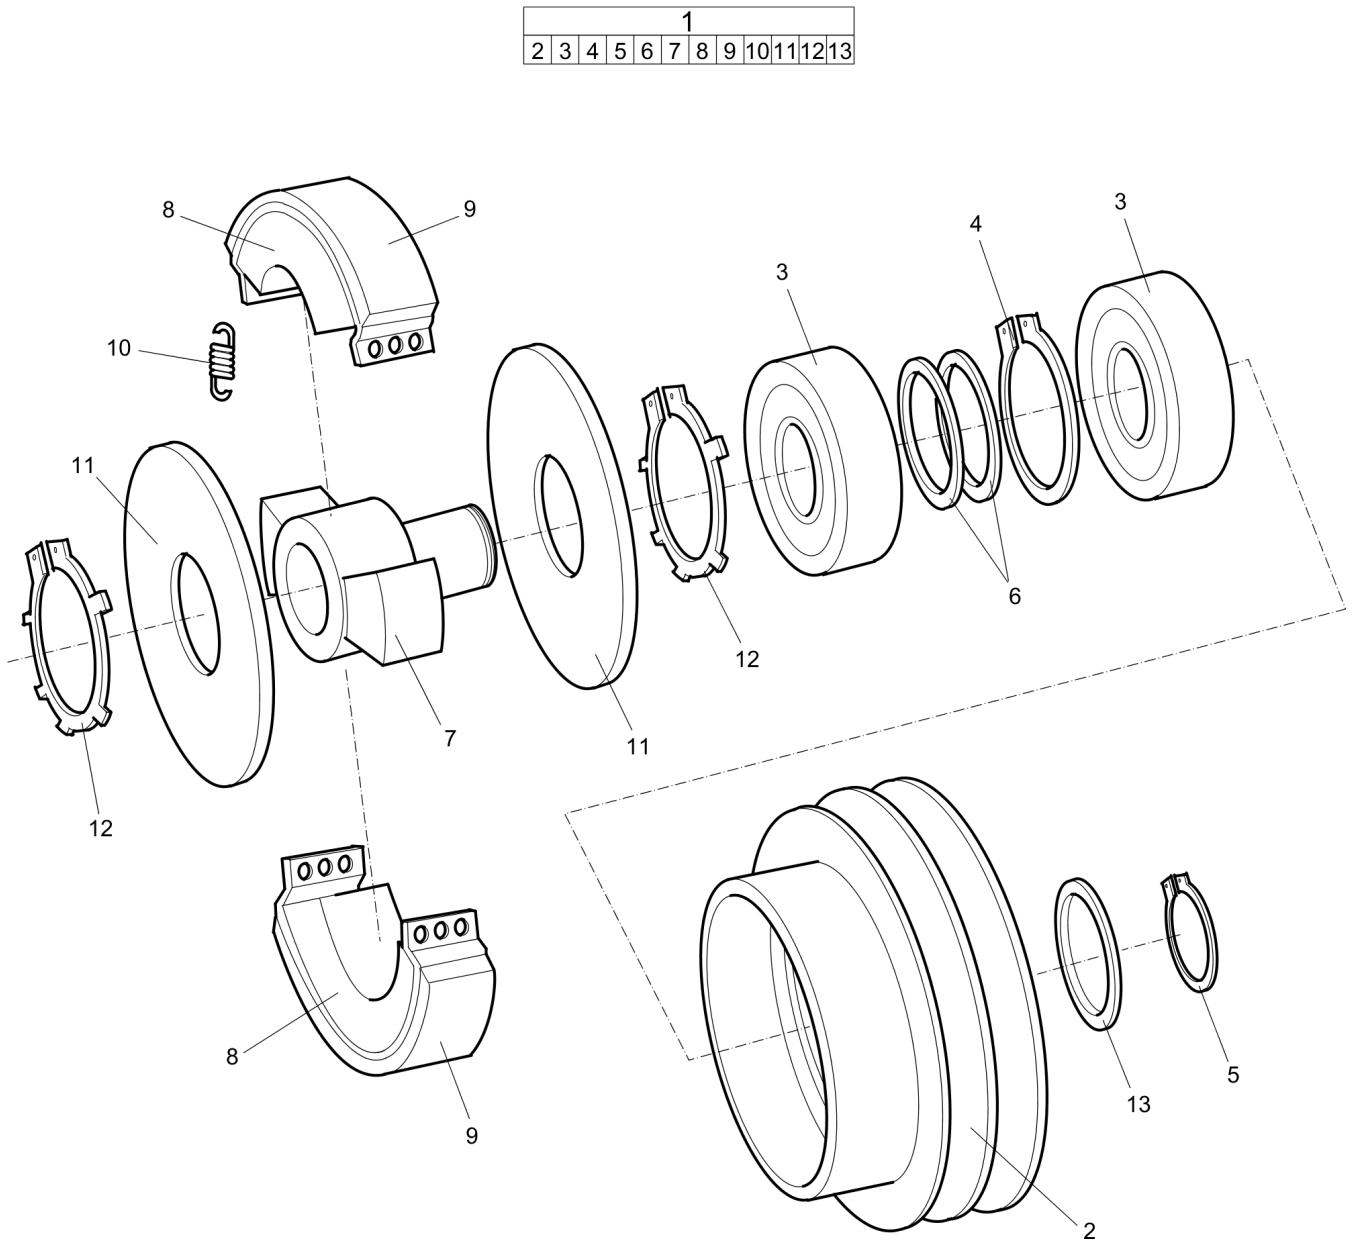

Refer to the Parts Online web page for most up-to-date information. The printed information might be outdated.

Item	Part No.	Name	Qty	L
1	594645701	Centrifugal clutch, cpl	1	
2	594657901	V-belt pulley	1	
3	594607601	Ball bearing	2	
4	595193001	Retaining ring	1	
5	594557501	Retaining ring	1	
6	595193101	Shim	2	
7	595505201	Hub	1	
8	594607801	Weight	2	
9	594295501	Lining	2	
10	594657701	Spring	4	
11	594607901	Cover	2	
12	594608001	Retaining ring	2	
13	595193201	Shim	1	