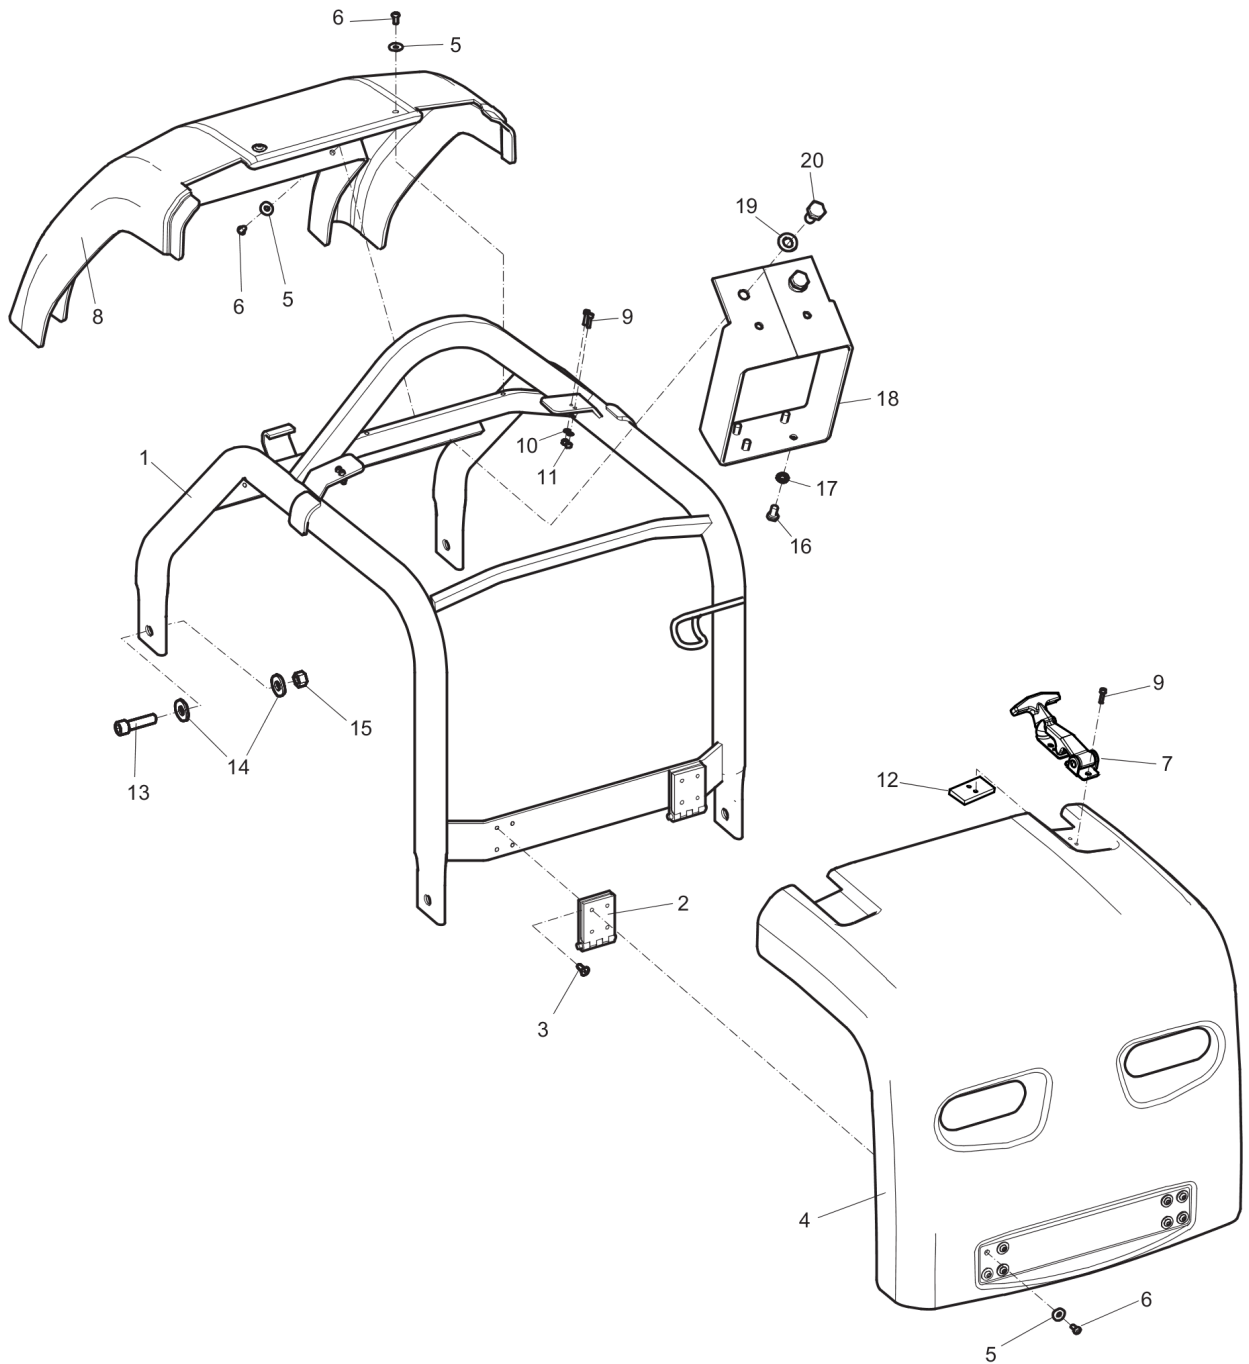

Spare parts list Frame and hoods

Refer to the Parts Online web page for most up-to-date information. The printed information might be outdated.

Item	Part No.	Name	Qty	L
1	594142601	Protective frame	1	
2	594446801	Hinge	2	
3	-	Screw, M6 x 16 mm A2-70	8	
4	594957801	Front hood	1	
5	-	Washer, 6 x 18 x 2 mm, 0.24 x 0.71 x 0.08 in. 300 HV	12	
6	-	Screw, M8 x 50 mm 12.9 UNBRAKO® U-130	12	
7	594192001	Latch	2	
8	594957901	Rear cover	1	
9	-	Screw, M4 x 16 mm 8.8 A2K	8	
10	-	Washer, 0.17 x 0.31 x 0.8 mm, 0.47 x 0.87 x 0.03 in. 300 HV	4	
11	-	Nut, M4 ISO7040	4	
12	594191601	Lock plate	2	
13	594838401	Screw, M12 x 45 mm 12.9 GEOMET®	1	
14	-	Washer, 13 x 30 x 4 mm, 0.51 x 1.18 x 0.16 in. 300 HV	8	
15	-	Nut, M12	4	
16	-	Screw, M5 x 10 mm 8.8 A2K	4	
17	-	Washer, 5.3 x 10 x 1 mm, 0.21 x 0.39 x 0.04 in. 300 HV	4	
18	594490901	Bracket	1	
19	-	Washer, 8.4 x 16 x 1.5 mm, 0.33 x 0.63 x 0.06 in. 300 HV	2	
20	-	Screw, M8 x 16 mm 8.8 A2K	2