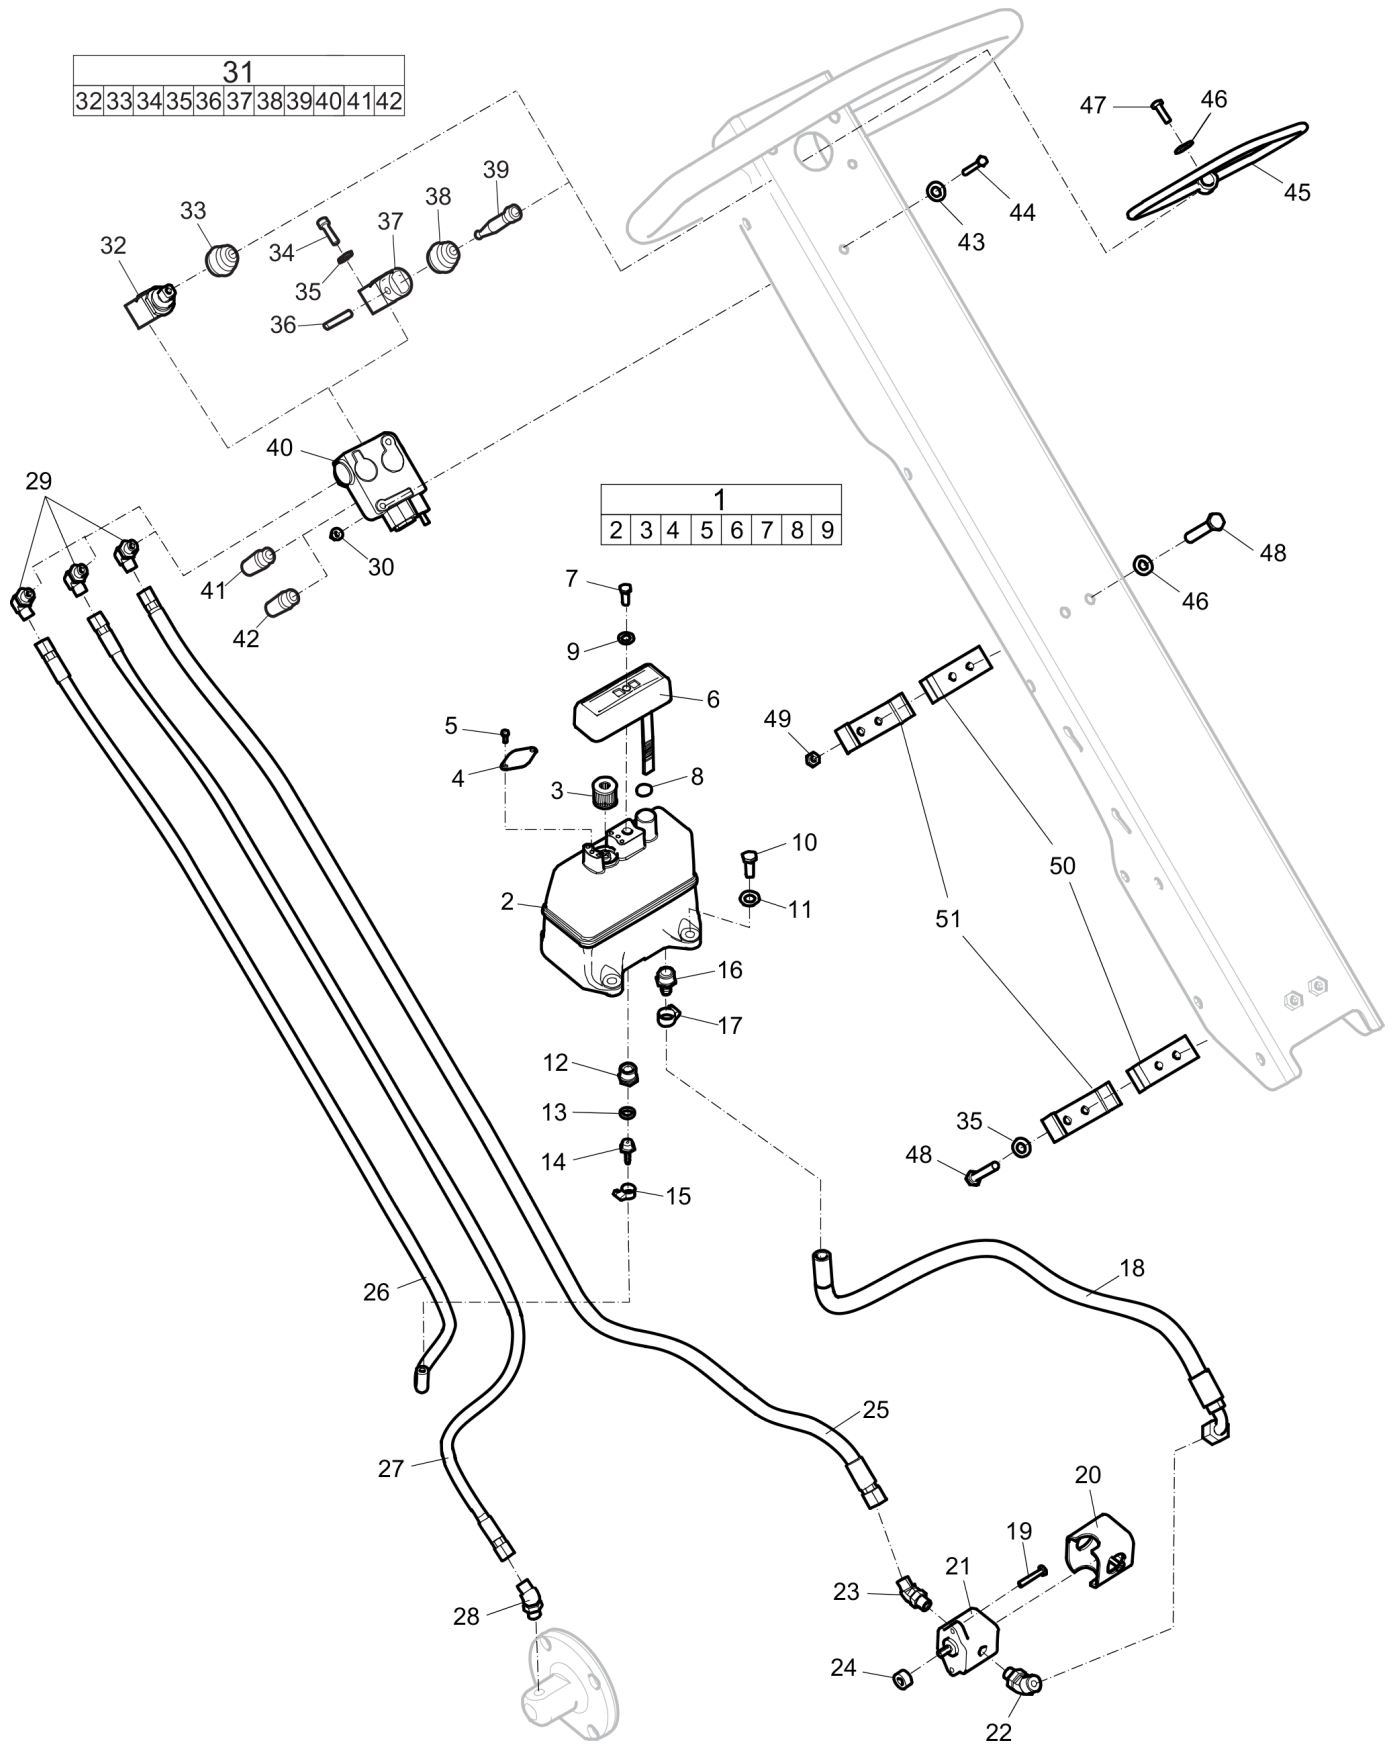

Spare parts list Hydraulic system

Refer to the Parts Online web page for most up-to-date information. The printed information might be outdated.

Item	Part No.	Name	Qty	L
1	594426301	Hydraulic oil tank, complete	1	
2	--	Tank	1	
3	594445501	Air filter	1	
4	594445401	Holder	1	
5	--	Screw, K50 x 12 mm Type KX-PT	2	
6	594443101	Cover with oil dipstick	1	
7	--	Screw, M8 x 25 mm 8.8 A2K	1	
8	595047301	O-ring	1	
9	--	Washer, 8.4 x 16 x 1.5 mm, 0.33 x 0.63 x 0.06 in. 300 HV	1	
10	595054401	Screw M10x30	4	
11	-	Washer, 10.5 x 22 x 2 mm, 0.41 x 0.87 x 0.08 in. 300 HV	4	
12	595052101	Reducer	1	
13	-	Washer, 13.3 x 18.9 x 1.5 mm, 0.52 x 0.74 x 0.06 in. Copper	1	
14	594453901	Hose coupling	1	
15	595160701	Hose clamp	1	
16	594453301	Hose coupling	1	
17	595454701	Hose clamp	1	
18	594430801	Hydraulic hose	1	
19	-	Screw, M6 x 20 mm 8.8 A2K	2	
20	594324301	Cover	1	
21	594455301	Hydraulic pump	1	
22	594523701	Elbow	1	
23	595063301	Elbow connector 45	1	A
24	594548901	Sleeve	1	
25	594614001	Hydraulic hose	1	B
26	594487601	Hydraulic hose	1	C
27	594614101	Hydraulic hose	1	D
28	595063301	Elbow connector 45	1	E
29	594518601	Connector	3	F
30	-	Nut, M6 x 1 mm A2K	2	
31	594333201	Valve	1	
32	594580901	Lever housing	1	I
33	594565001	Rubber cover	1	G
34	594209001	Screw	2	H
35	594209101	Washer	4	H
36	594208701	Pin	1	H
37	594208601	Housing	1	J
38	594208901	Rubber cover	1	H

Refer to the Parts Online web page for most up-to-date information. The printed information might be outdated.