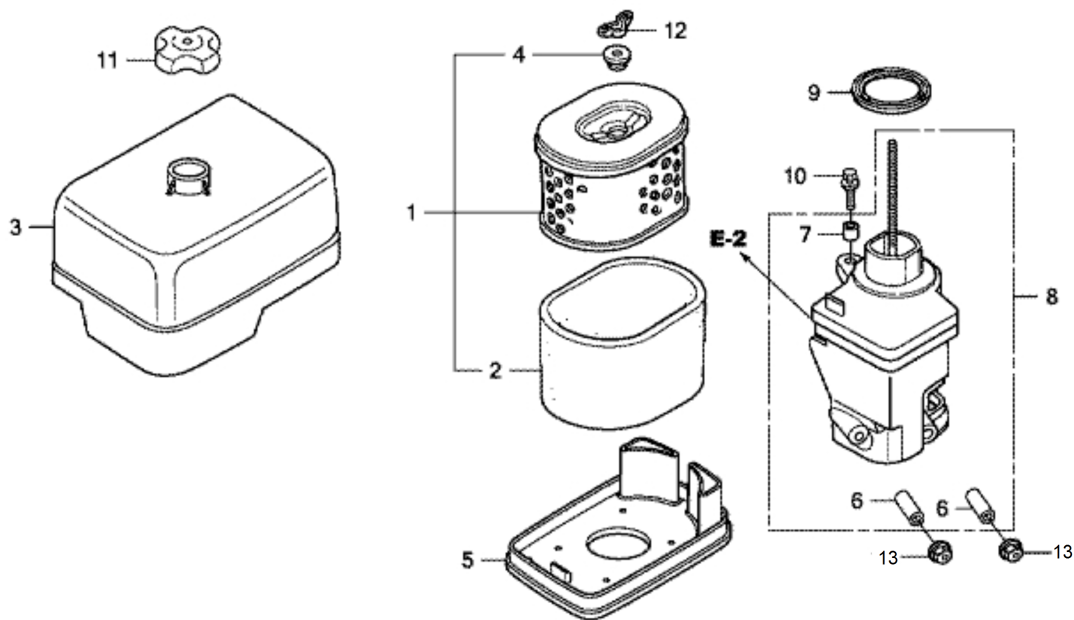

Engine Air cleaner

Item	Part No.	Name	Qty	L
1	595359001	Element, air cleaner (dual)	1	
2	595358901	Outer filter	1	
3	595360001	Cover, air cleaner case	1	
4	595049401	Grommet	1	
5	595377701	Nose, silencer	1	
6	595377801	Collar, air cleaner	2	
7	595130501	Collar b, air cleaner	1	
8	595130601	Elbow comp., air cleaner	1	
9	595470801	Gasket	1	
10	595130701	Bolt-washer, 6x22	1	
11	595360101	Nut, air cleaner cover	1	
12	595049301	Nut	1	
13	595130801	Nut, flange, 6mm	2