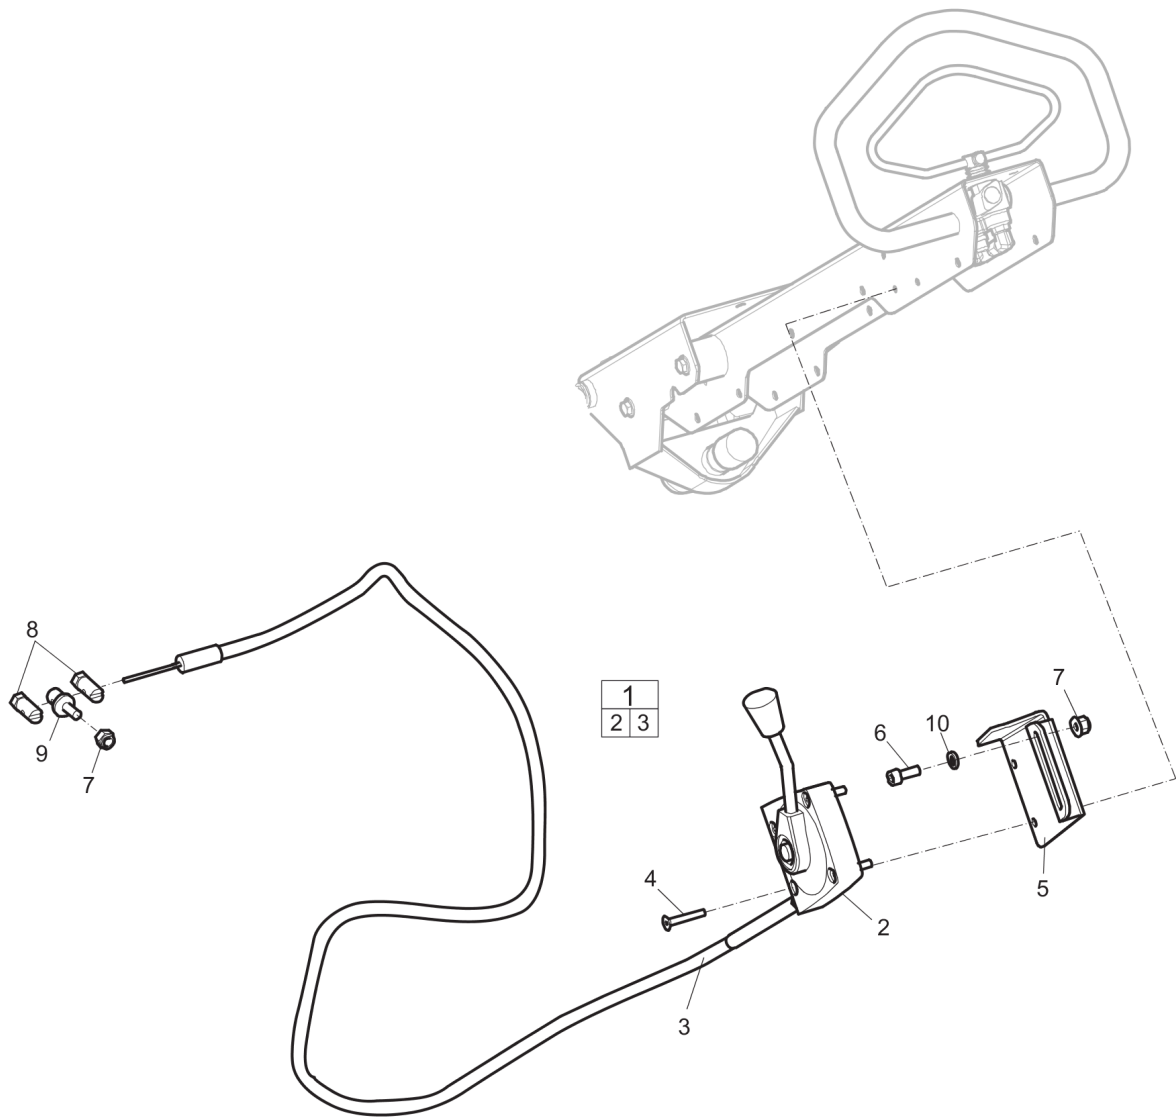

Spare parts list Throttle control, Lombardini, Non EPA

Item	Part No.	Name	Qty	L
1	594646401	Throttle control	1	
2	594490701	Throttle handle	1	
3	594651401	Control cable	1	
4	-	Screw, M5 x 30 mm A2-70	4	
5	594645101	Throttle control bracket	1	
6	-	Screw, M6 x 16 mm 8.8 A2K	1	
7	-	Nut, M6 x 1 mm A2K	2	
8	594331201	Nipple	2	
9	594646501	Nipple	1	
10	-	Washer, 6.4 x 12 x 1.5 mm, 0.25 x 0.47 x 0.06 in. 300 HV	1