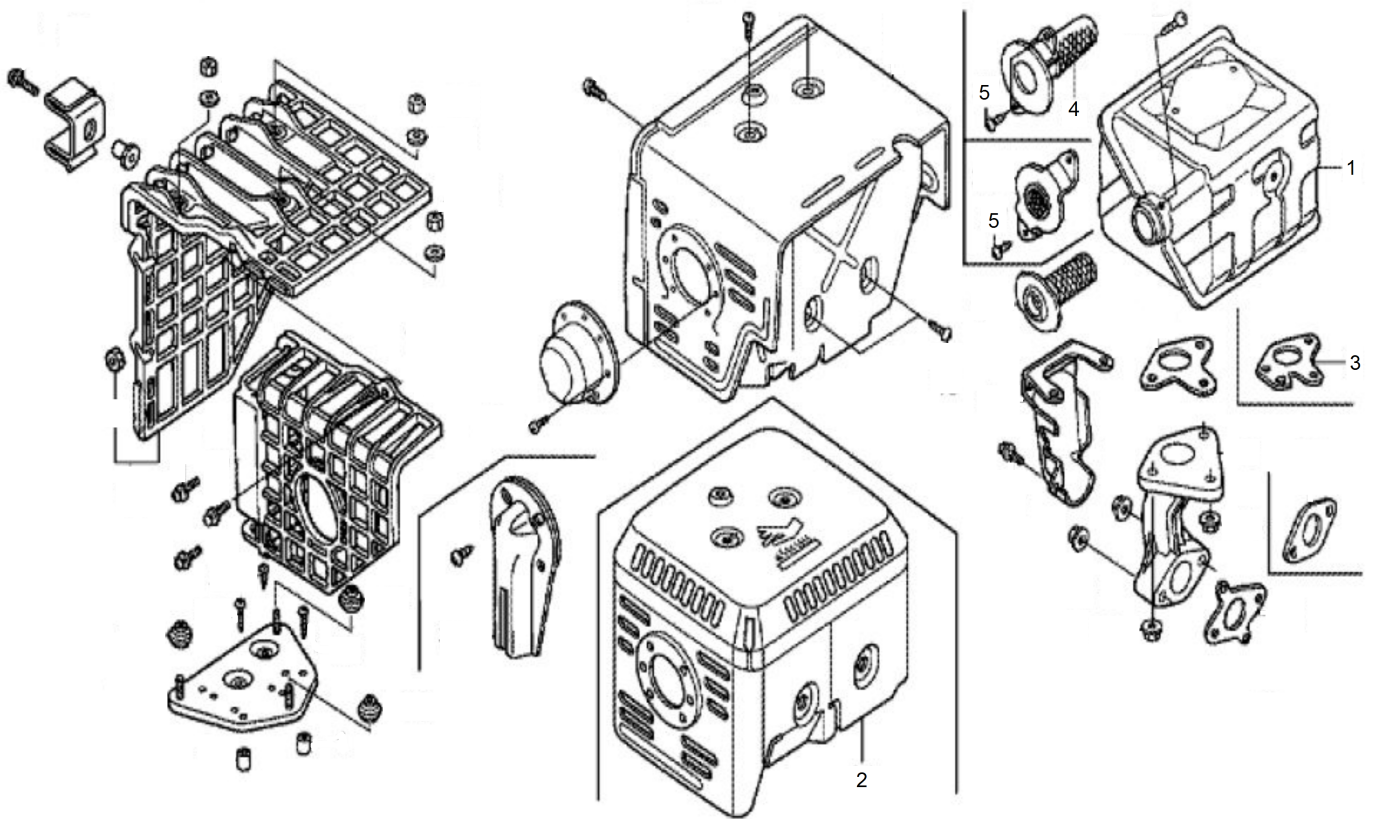

Engine Muffler

Refer to the Parts Online web page for most up-to-date information. The printed information might be outdated.

Item	Part No.	Name	Qty	L
1	595130901	Muffler comp.	1	
2	595360601	Protector comp., muffler (100db)	1	
3	595131201	Muffler gasket	1	
4	595519701	Arrester comp., spark	1	
5	595378201	Bolt, flange, 6x10	2