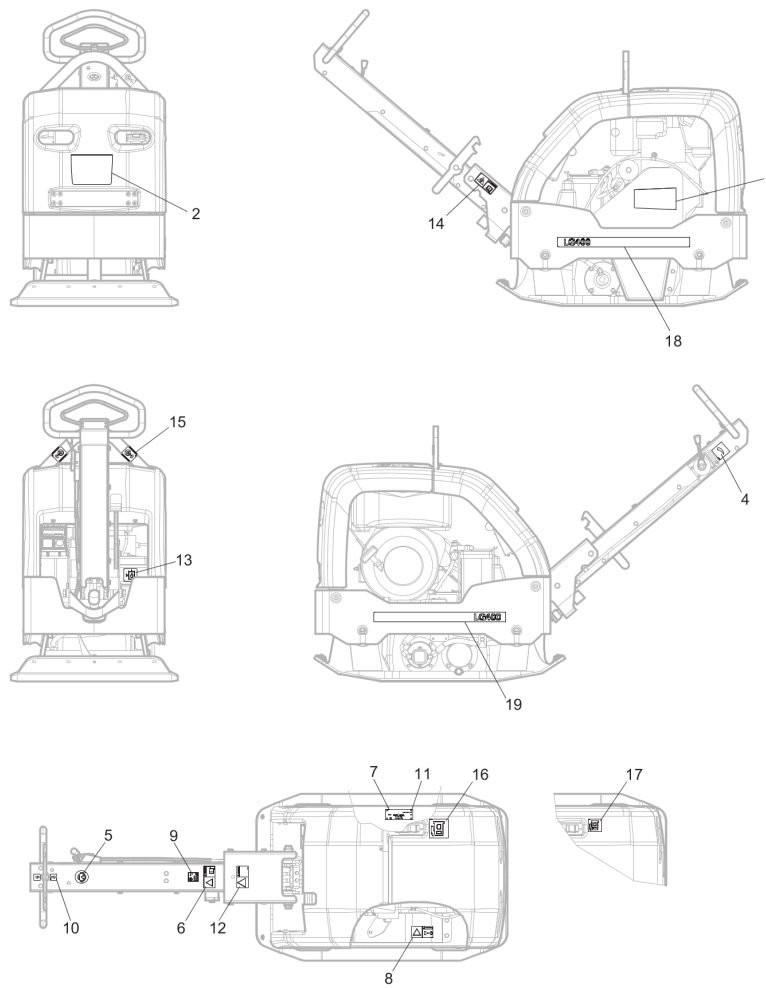

Spare parts list Labels

Item	Part No.	Name	Qty	L
1	595375401	Product label	1	A
2	595375301	Product label	1	B
4	594353901	Label, engine speed	1	D
5	594337101	Label, use ear protectors	1	E
6	594535301	Safety label, read instruction manual	1	F
7	-	Data plate (Not available separately)	1	
8	595065701	Safety label, rotating V-belts	1	G
9	594515901	Noise level label	1	
10	594353801	Label, direction	2	H
11	-	Drive screw	4	
12	594536401	Safety label, crush zone	1	I
13	595049701	Label, hydraulic oil level	1	J
14	594517801	Safety label, lock handle	1	K
15	595051201	Label lifting point	2	L
16	595071001	Decal "FUEL"	1	M
17	595172901	Label, petrol fuel	1	N
18	595376101	Decal model code LG400	1	
19	595376201	Decal model code LG400	1	

Comments for Page: Labels

(L)OCAL REMARKS

A | "Atlas Copco"

B | "Atlas Copco"

C | "LG 400"

D | Engine speed

E | Ear protection

F | Read the Safety and operating instructions

G | Rotating V-belts

H | Direction

I | Crush zone

J | Hydraulic oil level

K | Lock handle

L | Lifting point

M | Diesel fuel

N | Petrol fuel