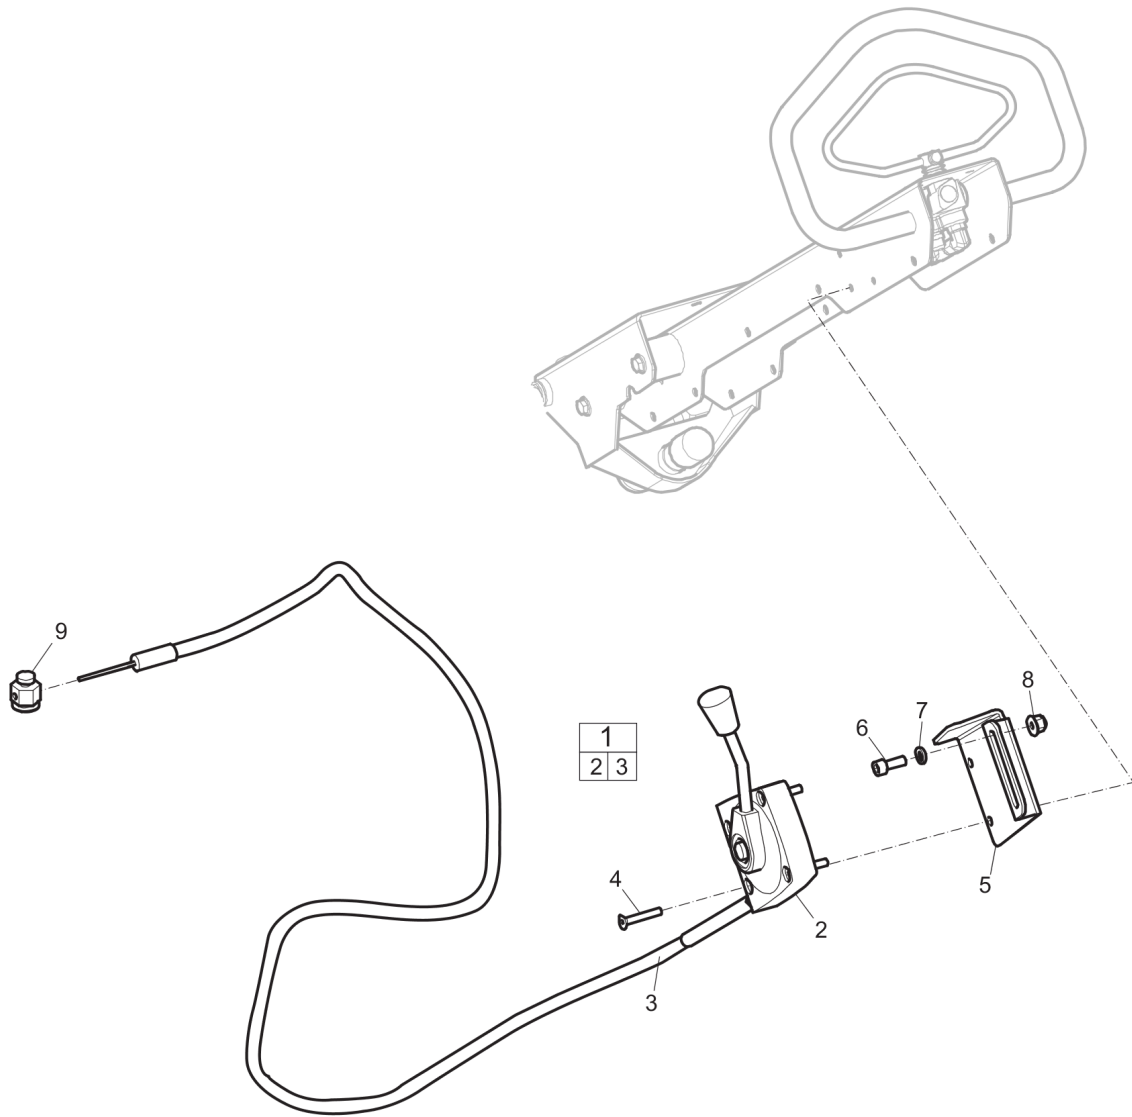

Spare parts list Throttle control, Honda

Refer to the Parts Online web page for most up-to-date information. The printed information might be outdated.

Item	Part No.	Name	Qty	L
1	594646201	Throttle control, complete	1	
2	594490701	Throttle handle	1	
3	594646301	Control cable	1	
4	-	Screw, M5 x 30 mm A2-70	4	
5	594645101	Throttle control bracket	1	
6	-	Screw, M6 x 16 mm 8.8 A2K	1	
7	-	Washer, 6.4 x 12 x 1.5 mm, 0.25 x 0.47 x 0.06 in. 300 HV	1	
8	-	Nut, M6 x 1 mm A2K	1	
9	594646901	Holder	1