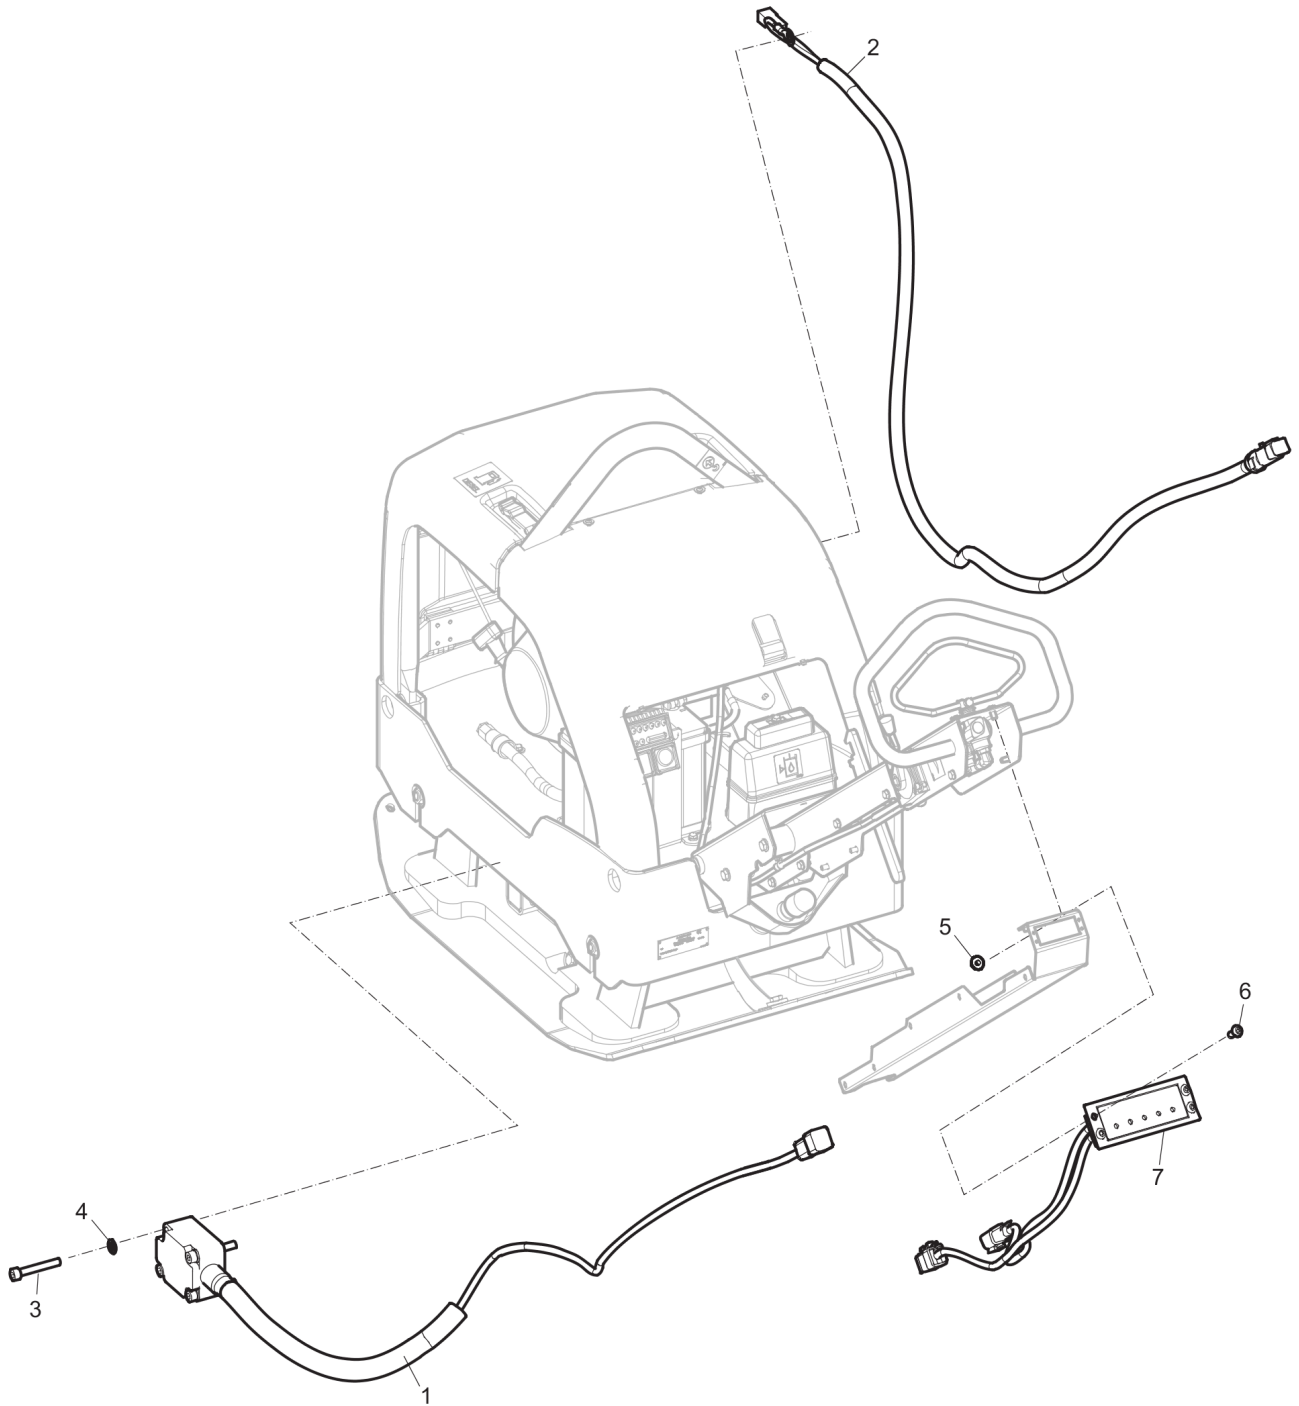

Spare parts list   Compaction indicator

Refer to the Parts Online web page for most up-to-date information. The printed information might be outdated.

Item	Part No.	Name	Qty	L
1	594648401	Cable harness	1	
2	594648301	Wiring harness	1	
3	-	Screw, M6 x 40 mm 8.8 A2K	4	
4	-	Washer, 6.4 x 12 x 1.5 mm, 0.25 x 0.47 x 0.06 in. 300 HV	4	
5	-	Nut, M5 A2K	4	
6	-	Screw, M5 x 14 A2-70	4	
7	594176701	Display unit	1