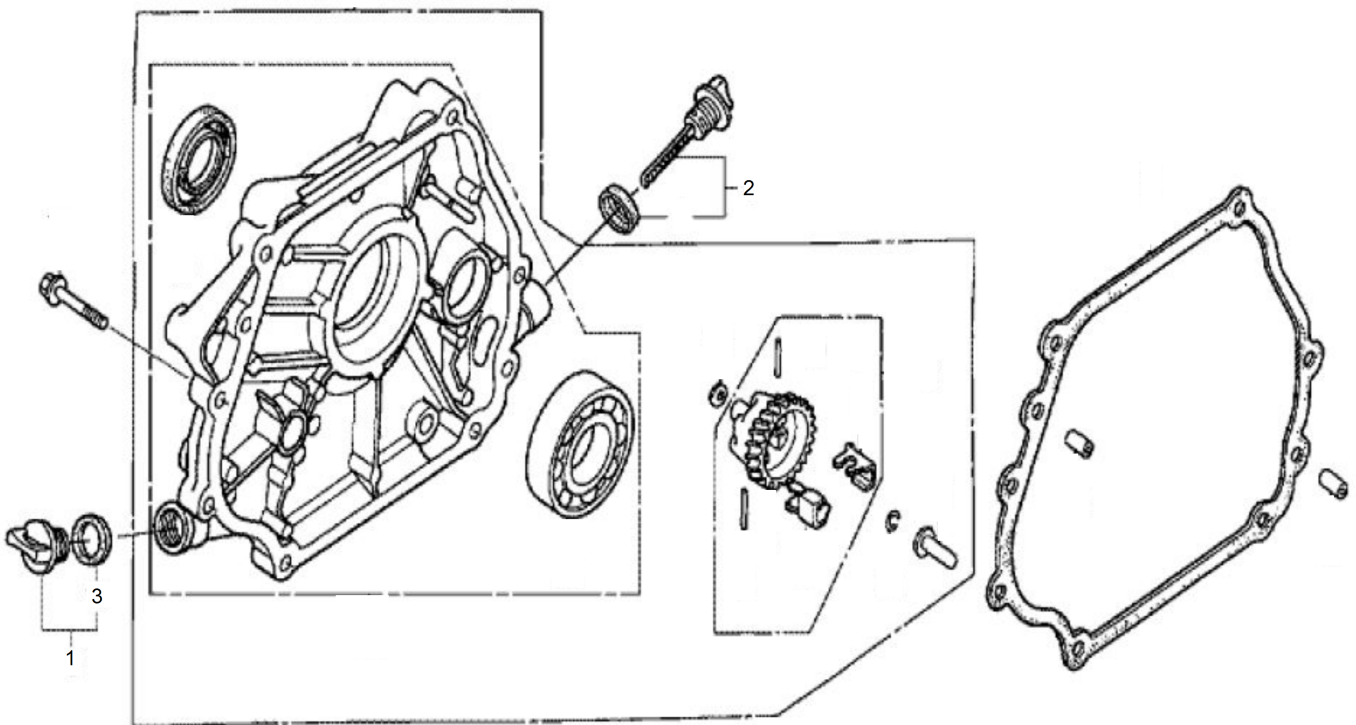

Engine Crankcase cover

Item	Part No.	Name	Qty	L
1	595379101	Cap assy., oil filler (black)	1	
2	595381901	Cap assy., oil filler	1	
3	595374201	Oil dipstick gasket	1