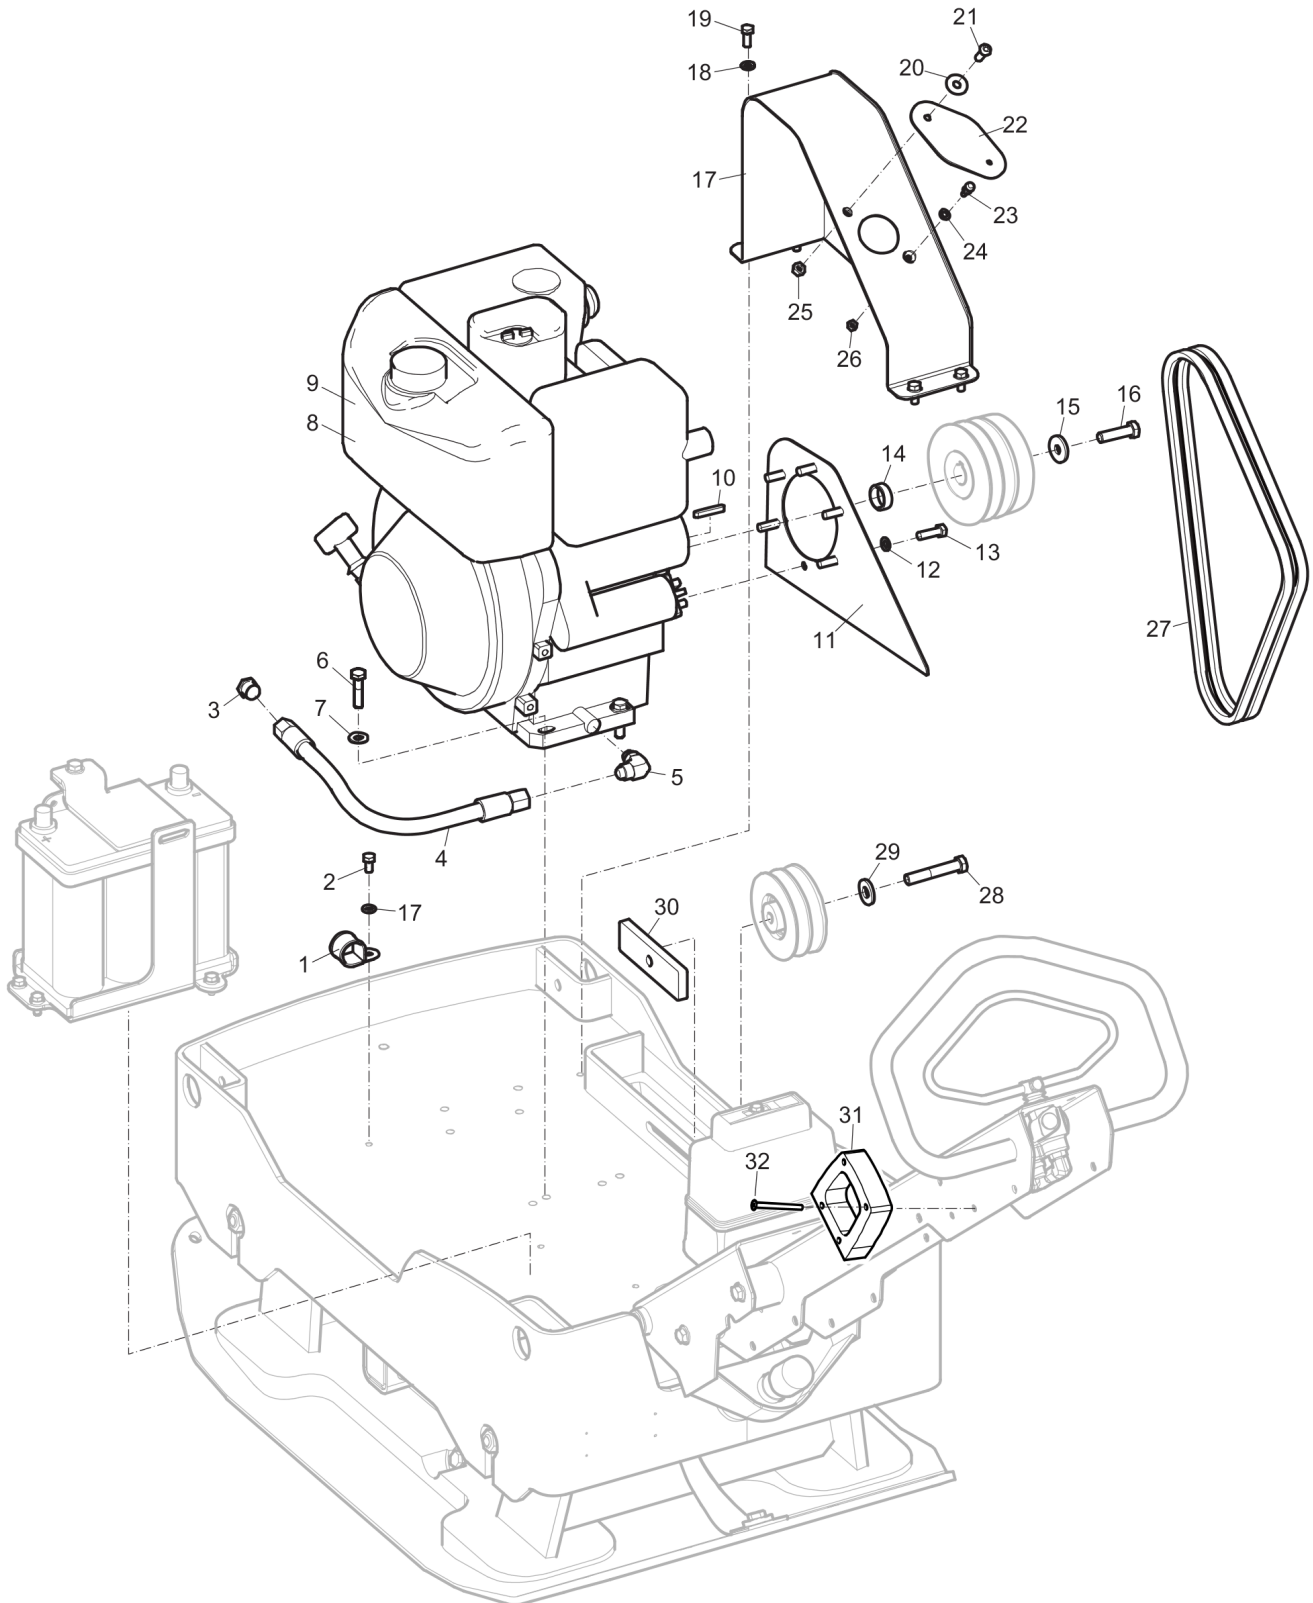

This page intentionally left blank

Spare parts list Engine installation, Lombardini

Refer to the Parts Online web page for most up-to-date information. The printed information might be outdated.

Item	Part No.	Name	Qty	L
1	595188601	Clamp	1	
2	-	Screw, M8 x 16 mm 8.8 A2K	1	
3	595452501	Plug	1	
4	595178101	Hydraulic hose	1	
5	595188001	Elbow	1	
6	-	Screw, M10 x 40 mm 8.8 A3K	4	
7	-	Steel plain washer, 10.5 x 22 x 2 mm, 0.41 x 0.87 x 0.08 in. 300 HV	4	
8	595503401	Engine, complete Lombardini 15LD440	1	A
9	594492301	Engine, complete Lombardini 15LD440	1	B
10	594368601	Key	1	
11	595212901	Belt Guard	1	
12	-	Washer, 8.4 x 16 x 1.5 mm, 0.33 x 0.63 x 0.06 in. 300 HV	6	
13	-	Screw, M8 x 20 mm 8.8 A2K	6	
14	595465101	Spacer	1	
15	594858801	Washer 10.5 x 34 x 4 mm GEOMET®	1	
16	595466701	Screw	1	
17	594958901	V-belt cover	1	
18	-	Washer, 8.4 x 16 x 1.5 mm, 0.33 x 0.63 x 0.06 in. 300 HV	5	
19	-	Screw, M8 x 20 mm 8.8 A2K	4	
20	-	Washer, 8.4 x 25 x 2 mm, 0.33 x 0.99 x 0.08 in. 300 HV	1	
21	-	Screw, M8 X 25 mm A2-70	1	
22	594491101	Rubber protection	1	
23	594527101	Ball joint, M6 DIN 71803	1	
24	-	Washer, 6.4 x 12 x 1.5 mm, 0.25 x 0.47 x 0.06 in. 300 HV	1	
25	-	Nut, M8 A2K	1	
26	-	Nut, M6 A2K	1	
27	594332901	V-belt	2	
28	-	Screw, M12 x 70 mm 8.8 A3K	1	
29	-	Washer, 13 x 30 x 4 mm, 0.51 x 1.18 x 0.16 in. 300 HV	1	
30	595177701	Holder	1	
31	595375901	Spacer	1	
32	595350001	Hex sock. screw	4	