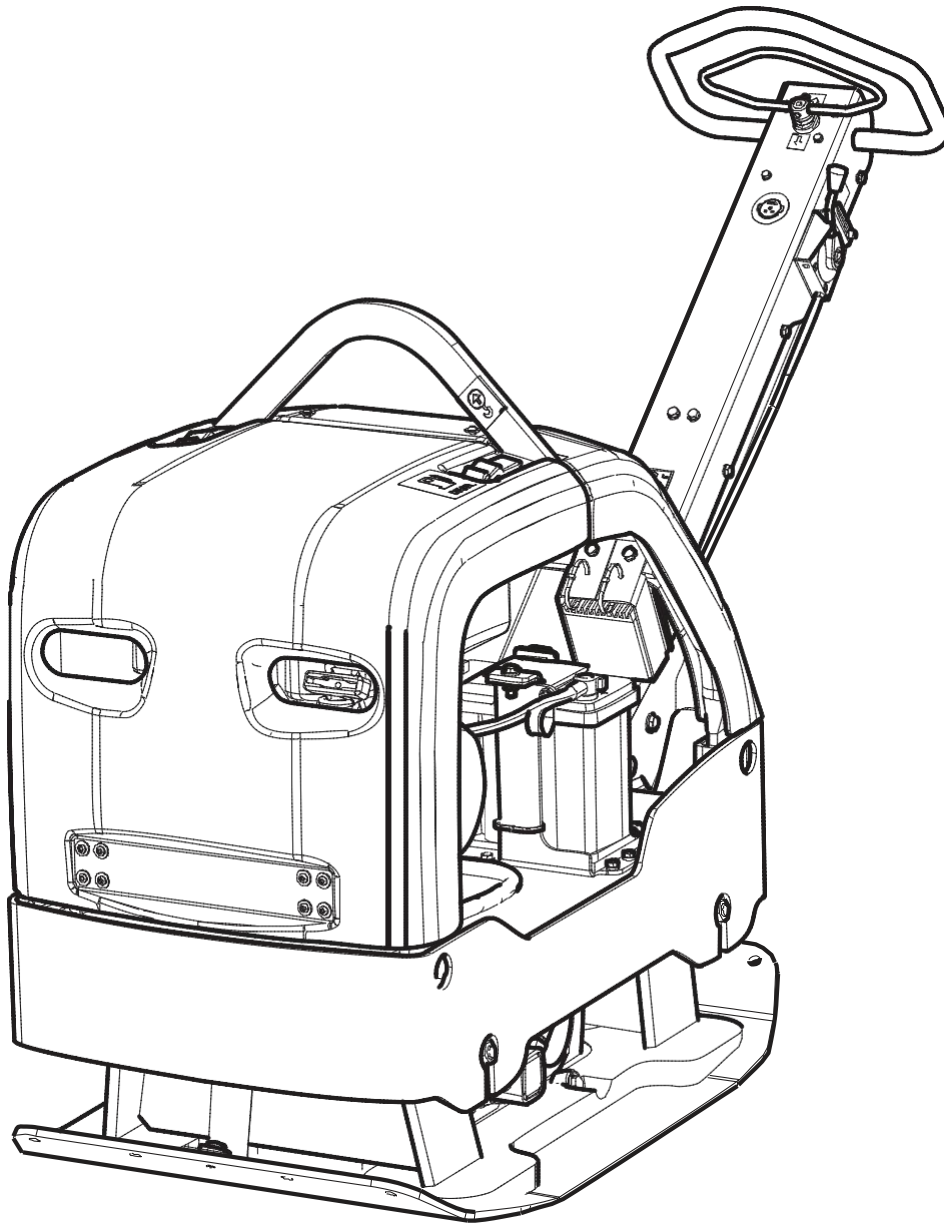

LG 400

Spare parts list

Forward and reversible plate

LG 400

Engine: Honda GX390 UTI SWA4 SD

Lombardini 15LD440

General information

This spare parts list applies to the following: