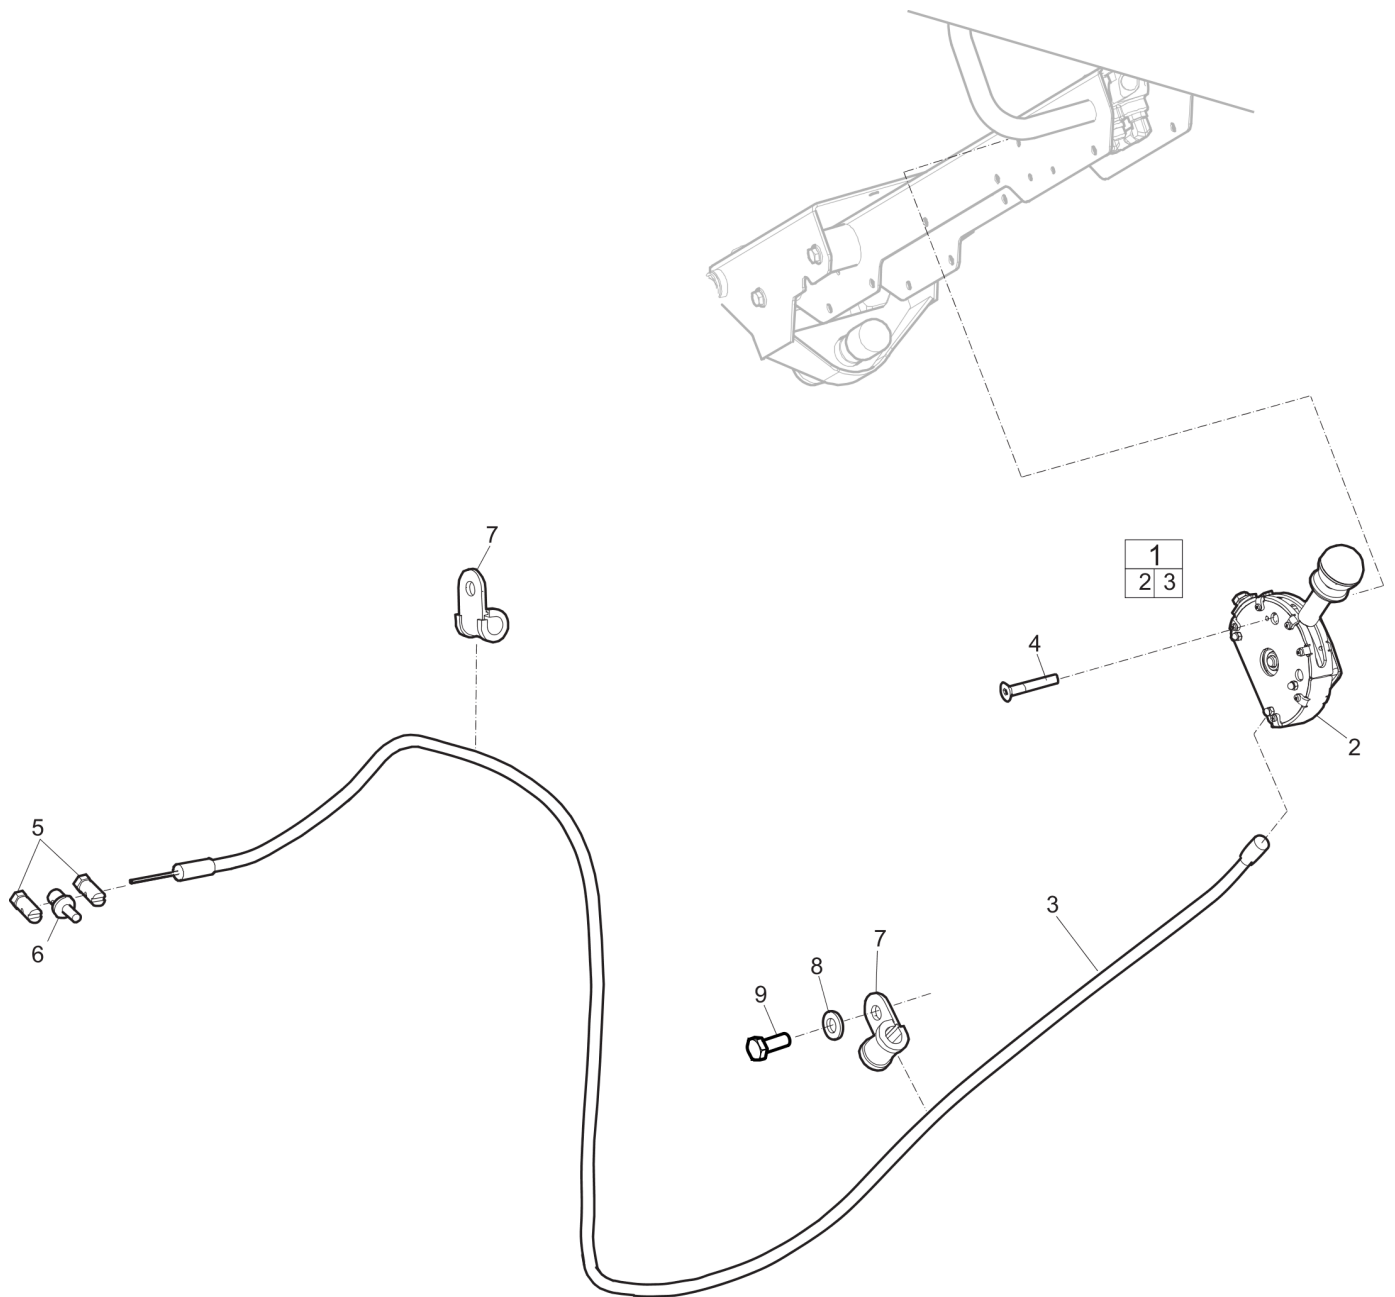

Spare parts list Throttle control, Lombardini, EPA version

Item	Part No.	Name	Qty	L
1(2-3)	594175701	Throttle control, complete	1	A
2	-	Handle	1	
3	594210001	Throttle cable	1	
4	-	Screw, M5 x 30 mm A2-70	4	
5	594331201	Nipple	2	
6	594646501	Nipple	1	
7	595188701	Clamp	2	
8	-	Washer, 6.4 x 12 x 1.5 mm, 0.25 x 0.47 x .006 in.	1	
9	595033201	Hex. head screw	1