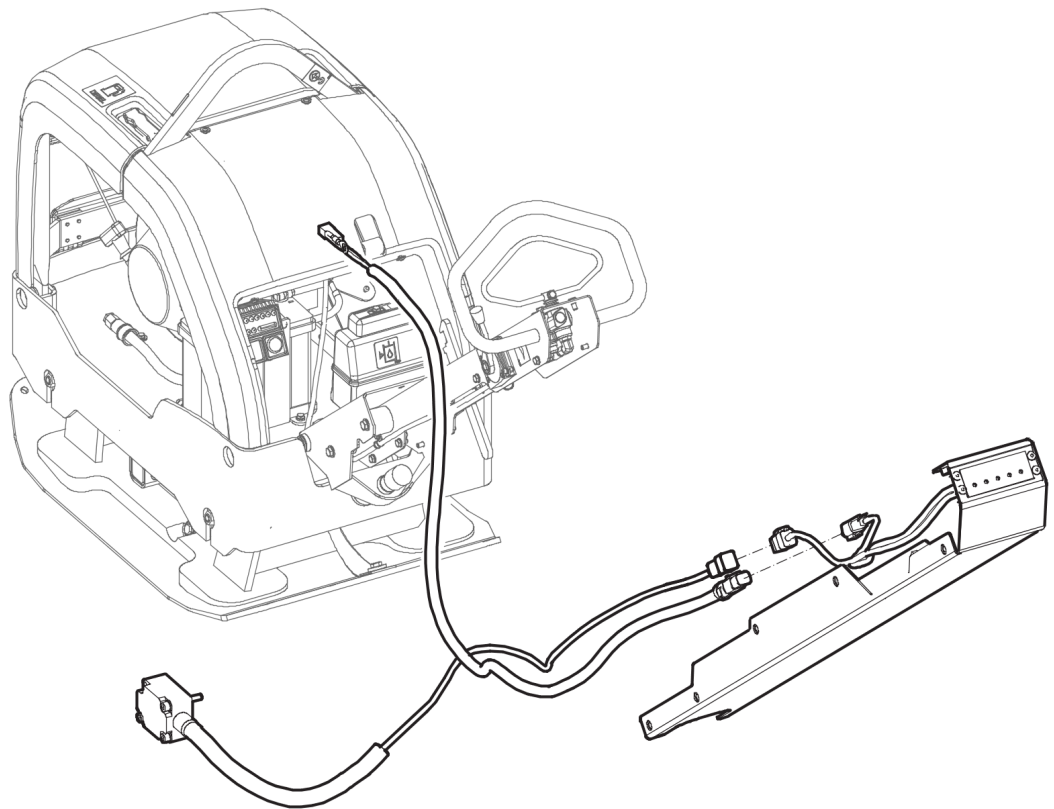

Service, repair and wear part kits Compaction indicator kit