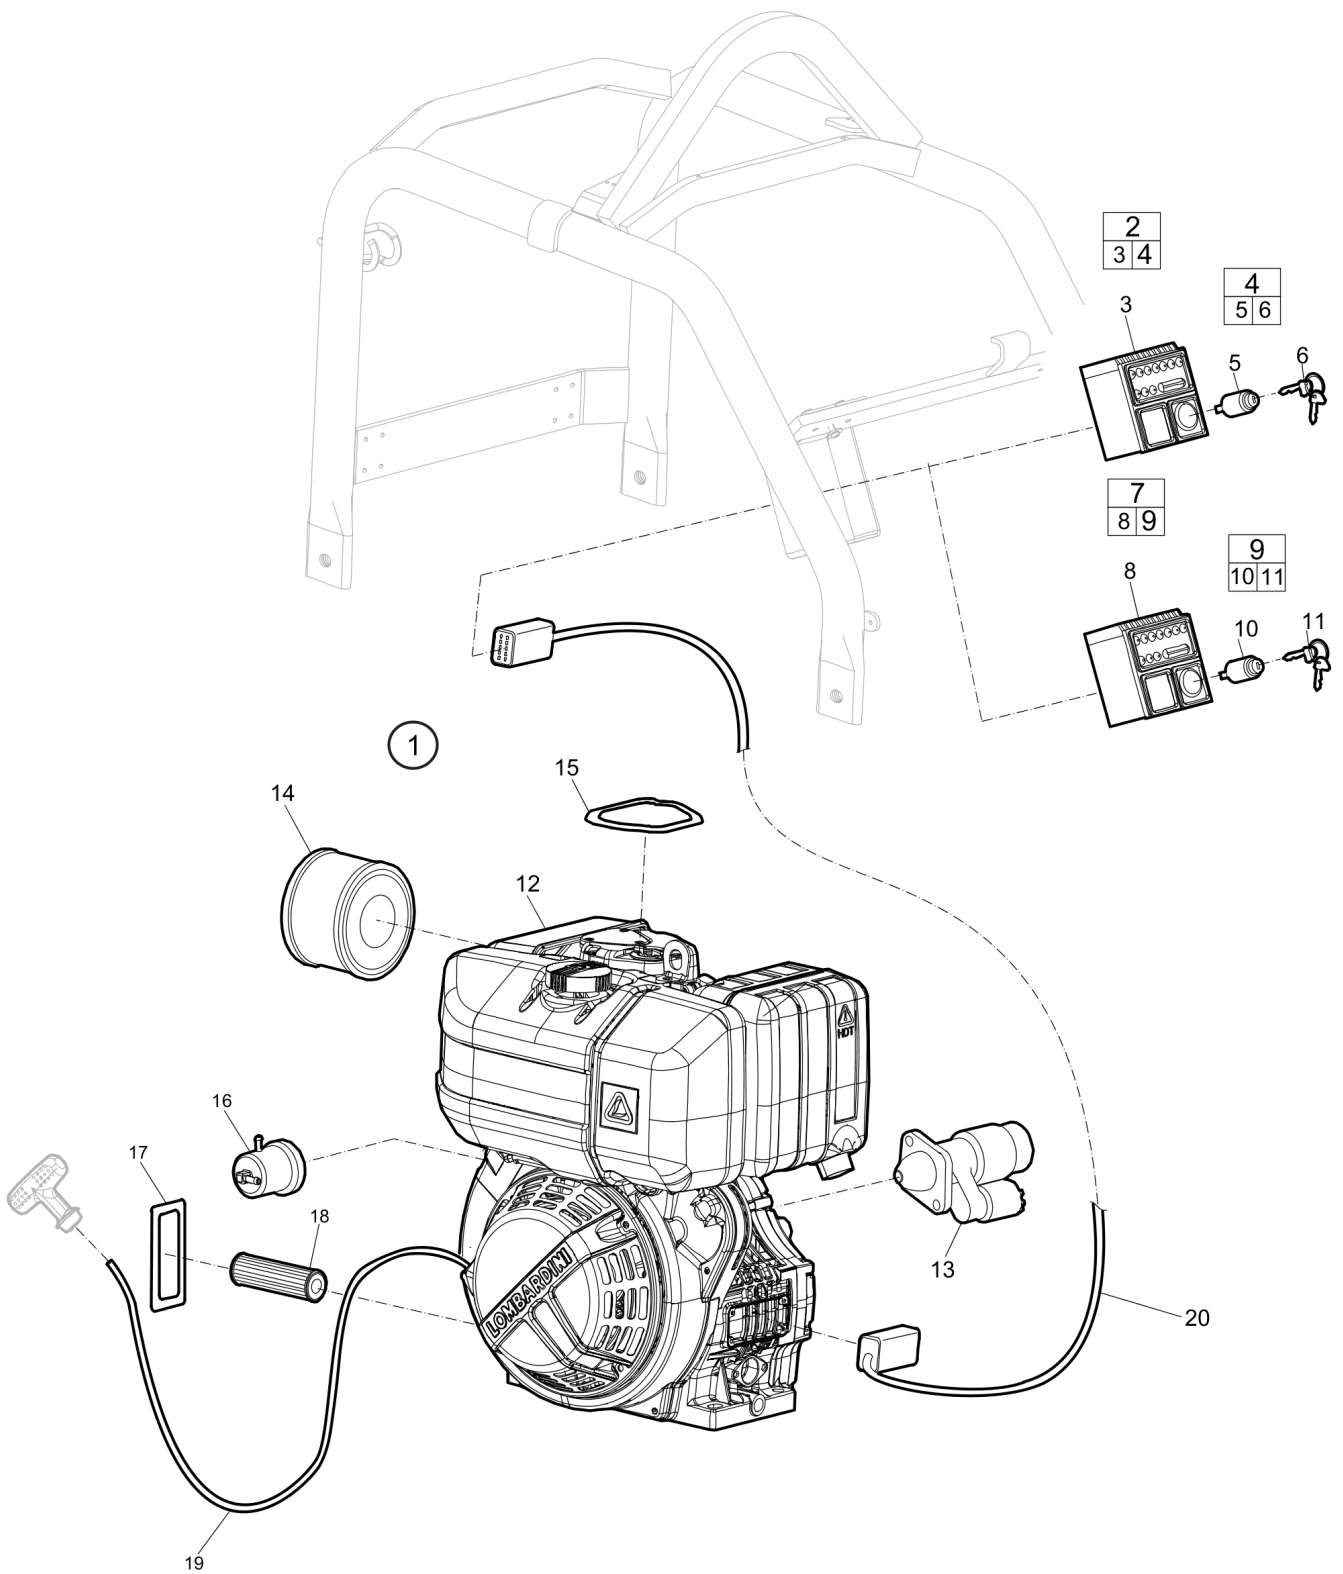

Spare parts list Engine, Lombardini 15 LD440, Non EPA version

Refer to the Parts Online web page for most up-to-date information. The printed information might be outdated.

Item	Part No.	Name	Qty	L
1	595503401	Engine, complete Lombardini 15LD440	1	
2	594211801	Start box, complete	1	A
3	-	Startbox	1	
4	594202001	Igniton switch, complete	1	
5	-	Ignition switch	1	B
6	-	Key	1	B
7	594214001	Start box, complete	1	C
8	-	Startbox	1	
9	594191401	Igniton switch, complete	1	
10	-	Ignition switch	1	B
11	-	Key	1	B
12	-	Engine part	1	
13	594197801	Starter motor	1	
14	594197401	Air filter complete	1	
15	594197701	Gasket cover	1	
16	594197301	Fuel filter cartridge	1	
17		Gasket	1	
18	594197501	Oil filter internal	1	
19	-	Rope	1	
20	594176301	Wire harness	1	A

Comments for Page: Engine, Lombardini 15 LD440, Non EPA version

A|| Old version, valid up to s/n: BGF041732

B|| Not sold seperatly

C|| New version, valid from s/n: BGF041733