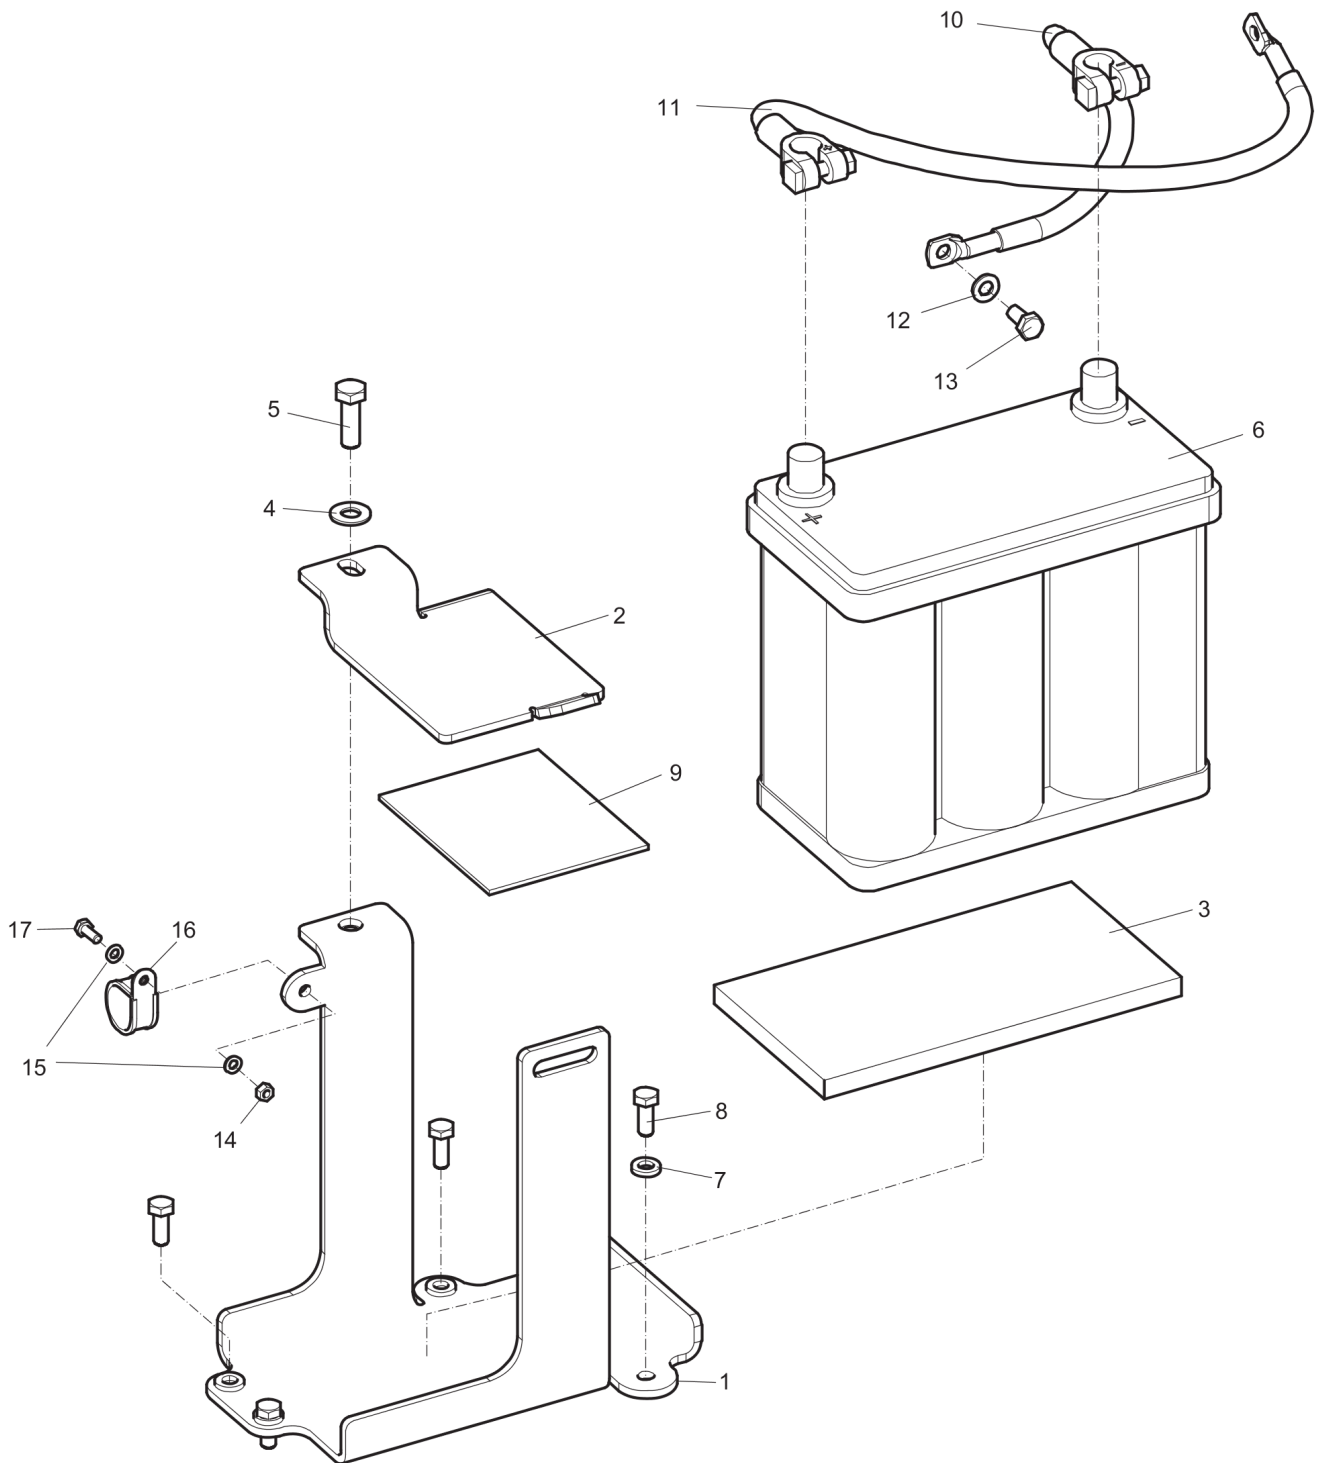

Spare parts list Battery installation

Refer to the Parts Online web page for most up-to-date information. The printed information might be outdated.

Item	Part No.	Name	Qty	L
1	594489301	Holder	1	
2	594489201	Bracket	1	
3	594489001	Insulation	1	
4	-	Washer, 10.5 x 22 x 2 mm, 0.41 x 0.87 x 0.08 in. 300 HV	1	
5	-	Screw, M10 x 30 mm 8.8 A3K	1	
6	594433501	Battery	1	
7	-	Washer, 8.4 x 16 x 3 mm, 0.33 x 0.63 x 0.12 in. 300 HV	4	
8	-	Screw, M8 x 20 mm 8.8 A2K	4	
9	594489401	Rubber cloth	1	
10	595184901	Battery cable	1	A
11	594837001	Battery cable	1	B
12	-	Washer, 8.4 x 16 x 1.5 mm, 0.33 x 0.63 x 0.06 in. 300 HV	1	
13	-	Screw, M8 x 16 mm 8.8 A2K	1	
14	-	Nut, M8 A2K	1	
15	-	Washer, 6.4 x 12 x 1.5 mm, 0.25 x 0.47 x 0.06 in. 300 HV	2	
16	595469601	Pipe clamp	1	
17	-	Screw, M6 x 16 mm 8.8 A2K	1	

Comments for Page: Battery installation

(L)OCAL REMARKS

A | Connected to negative terminal of battery

B | Connected to positive terminal of battery