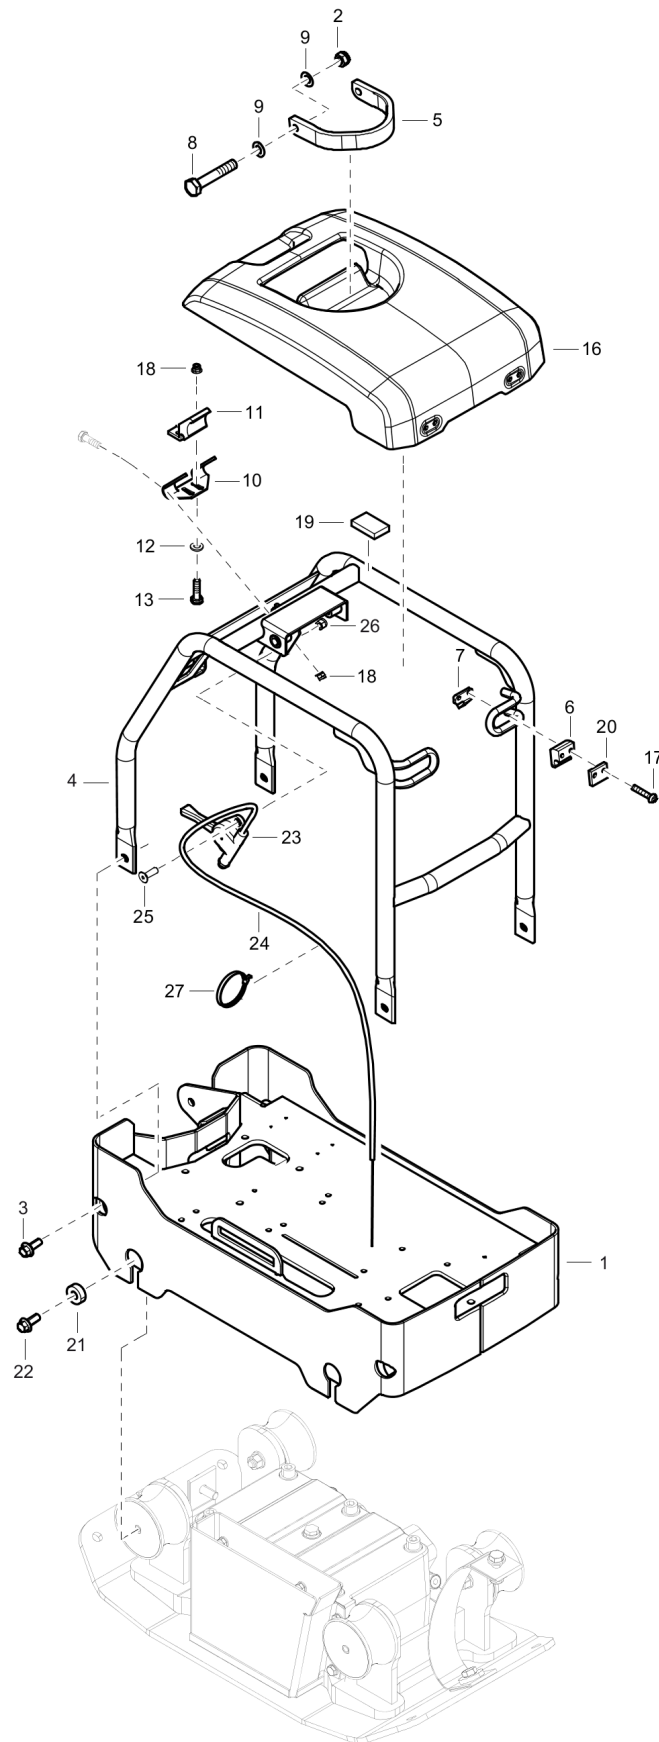

Spare parts list Ground plate and engine plate Hatz

Refer to the Parts Online web page for most up-to-date information. The printed information might be outdated.

Item	Part No.	Name	Qty	L
1	595368601	Engine plate	1	
2	595352101	Locknut	2	
3	595216101	Flange screw	4	
4	594186401	Protective frame	1	
5	594150901	Lifting lug	1	
6	594469601	Clip	2	
7	594471501	Stop	2	
8	594119201	Bolt	2	
9	595115401	Washer	4	
10	595369001	Bracket	1	
11	595128801	Clip	1	
12	595036501	Plain washer	2	
13	595109801	Hex. head screw	2	
16	594960201	Hood	1	
17	594121101	Screw	4	
18	595112601	Lock nut,M8	6	
19	595523901	Rubber cloth	2	
20	594185201	Distance	2	
21	595368901	Washer, 10.5 x 22 x 4 mm, 0.41 x 0.87 x 0.16 in. 300 HV	4	
22	595216101	Flange screw	4	
23	594176501	Throttle control EPA, complete	1	
24	594758601	Wire	1	
25	595111501	Hexagonal soc contrsrnk screw	2	
26	595352201	Lock nut	2	
27	594126001	Cable tie	2	
28	594481701	Throttle control Non EPA, complete	1