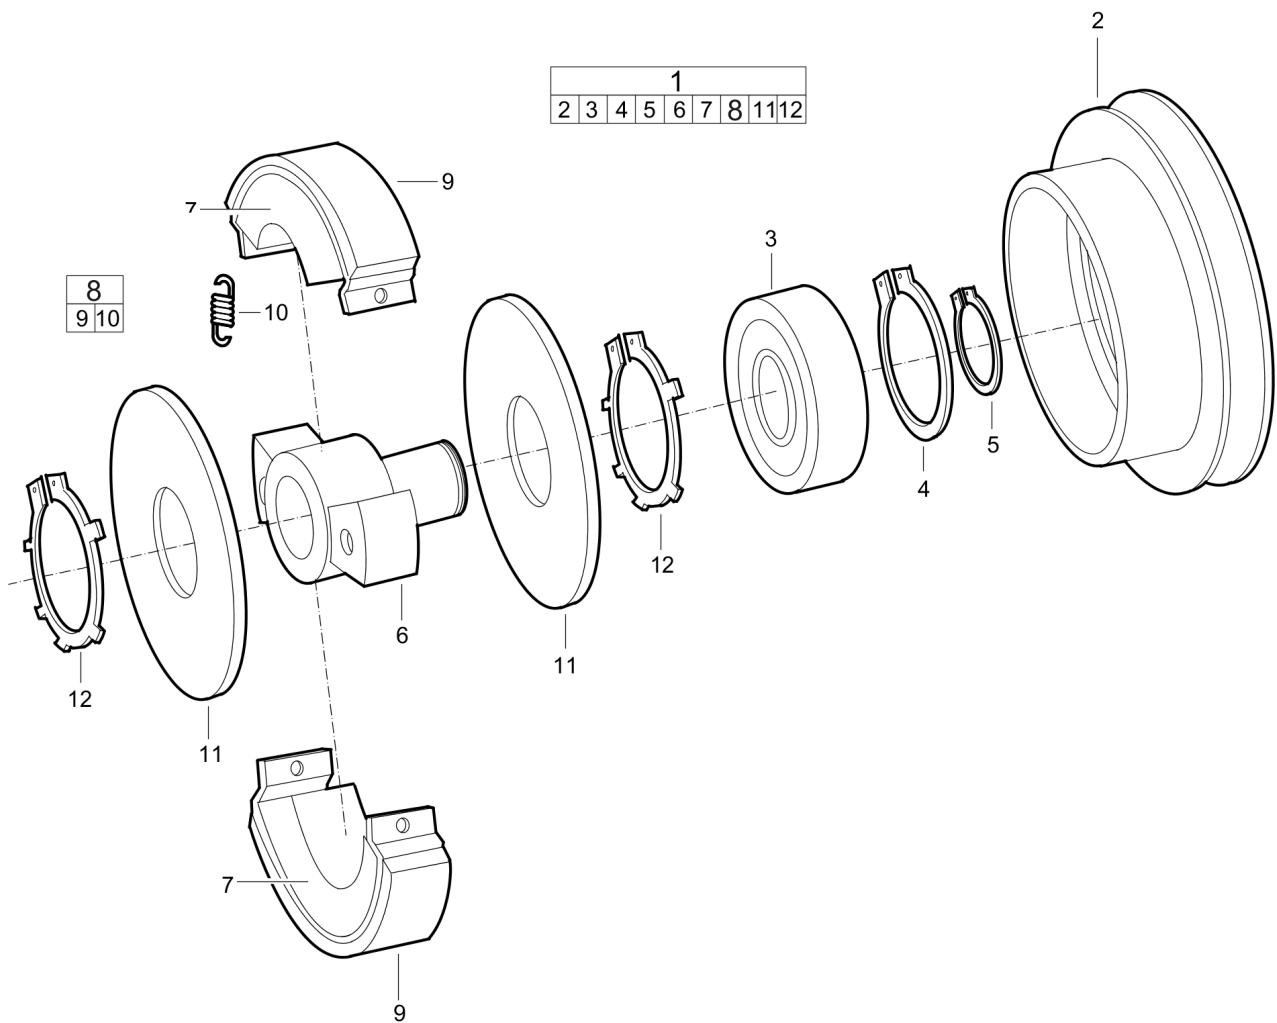

Spare parts list Centrifugal clutch, Honda

Item	Part No.	Name	Qty	L
1	594485801	Clutch, cpl	1	
2	594609901	V-belt pulley	1	
3	595470301	Bearing	1	
4	595470401	Retaining ring	1	
5	595470501	Retaining ring	1	
6	594584001	Hub	1	
7	594301401	Weight	2	
8	594606601	Clutch lining kit	1	
9	---	Clutch lining	2	
10	---	Spring	2	
11	594312301	Cover	2	
12	594311901	Retaining ring	2