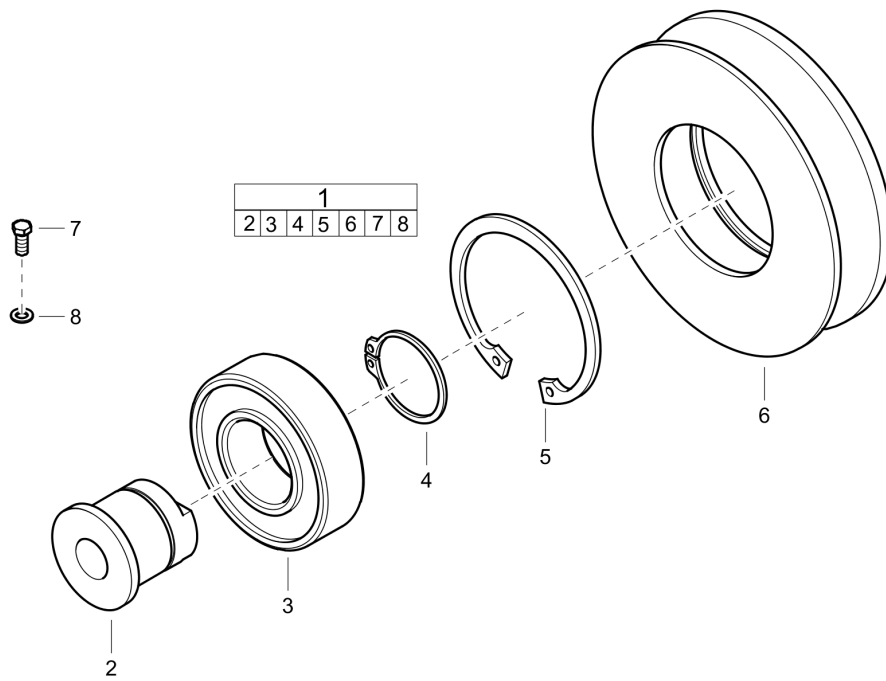

Spare parts list Engine installation, Hatz

Refer to the Parts Online web page for most up-to-date information. The printed information might be outdated.

Item	Part No.	Name	Qty	L
1	594479601	Engine, cpl Hatz 1B20 Non EPA version	1	A
2	595365301	Engine, Hatz 1B20 manual start EPA	1	
3	595112901	Washer, 8.4 x 26 x 4 mm, 0.33 x 1.02 x 0.16 in. 300 HV	1	
4	595033401	Hex. head screw	1	
5	594332701	V-belt	1	
7	595279001	V-belt cover	1	
9	594119001	Hex. head screw	1	
10	595112801	Washer, 10.5 x 22 x 4 mm, 0.41 x 0.87 x 0.16 in. 300 HV	1	
11	594327901	Belt tightener	1	
13	595110301	Hex. head screw	2	
15	595344301	Hex. head screw	4	
16	595036601	Washer DIN125	4	
17	594124001	Washer, 13x36x6 mm, 0.51x1.42x0.24 ". 300HV	4	
18	595112701	Lock nut	2	
19	595345201	Hex. head screw	2	
20	594143001	Strap	2	
21	595124401	Strap	1	
22	594431001	Clutch, cpl	1	
28	594181501	Distance sleeve	4	
29	594827801	Deflector	1	
30	595034201	Screw	1	

Refer to the Parts Online web page for most up-to-date information. The printed information might be outdated.

Item	Part No.	Name	Qty	L
42	594208701	Pin	1	
45	595110101	Hex. head screw m8 x 16	2	
46	595110001	Screw, M6 x 55 mm 8.8 A2K	2	
47	595036501	Plain washer	2	
48	595036001	Nut	2	

This page intentionally left blank

Spare parts list Belt tightener

Item	Part No.	Name	Qty	L
1	594327901	Belt tightener	1	
2	594328101	Shaft	1	
3	595045001	deep groove ball bearing	1	
4	594124701	Circlip	1	
5	595144901	Bore Circlip	1	
6	594328001	V-belt pulley	1	
7	594119001	Hex. head screw	1	
8	595066501	Steel Plain Washer	1	