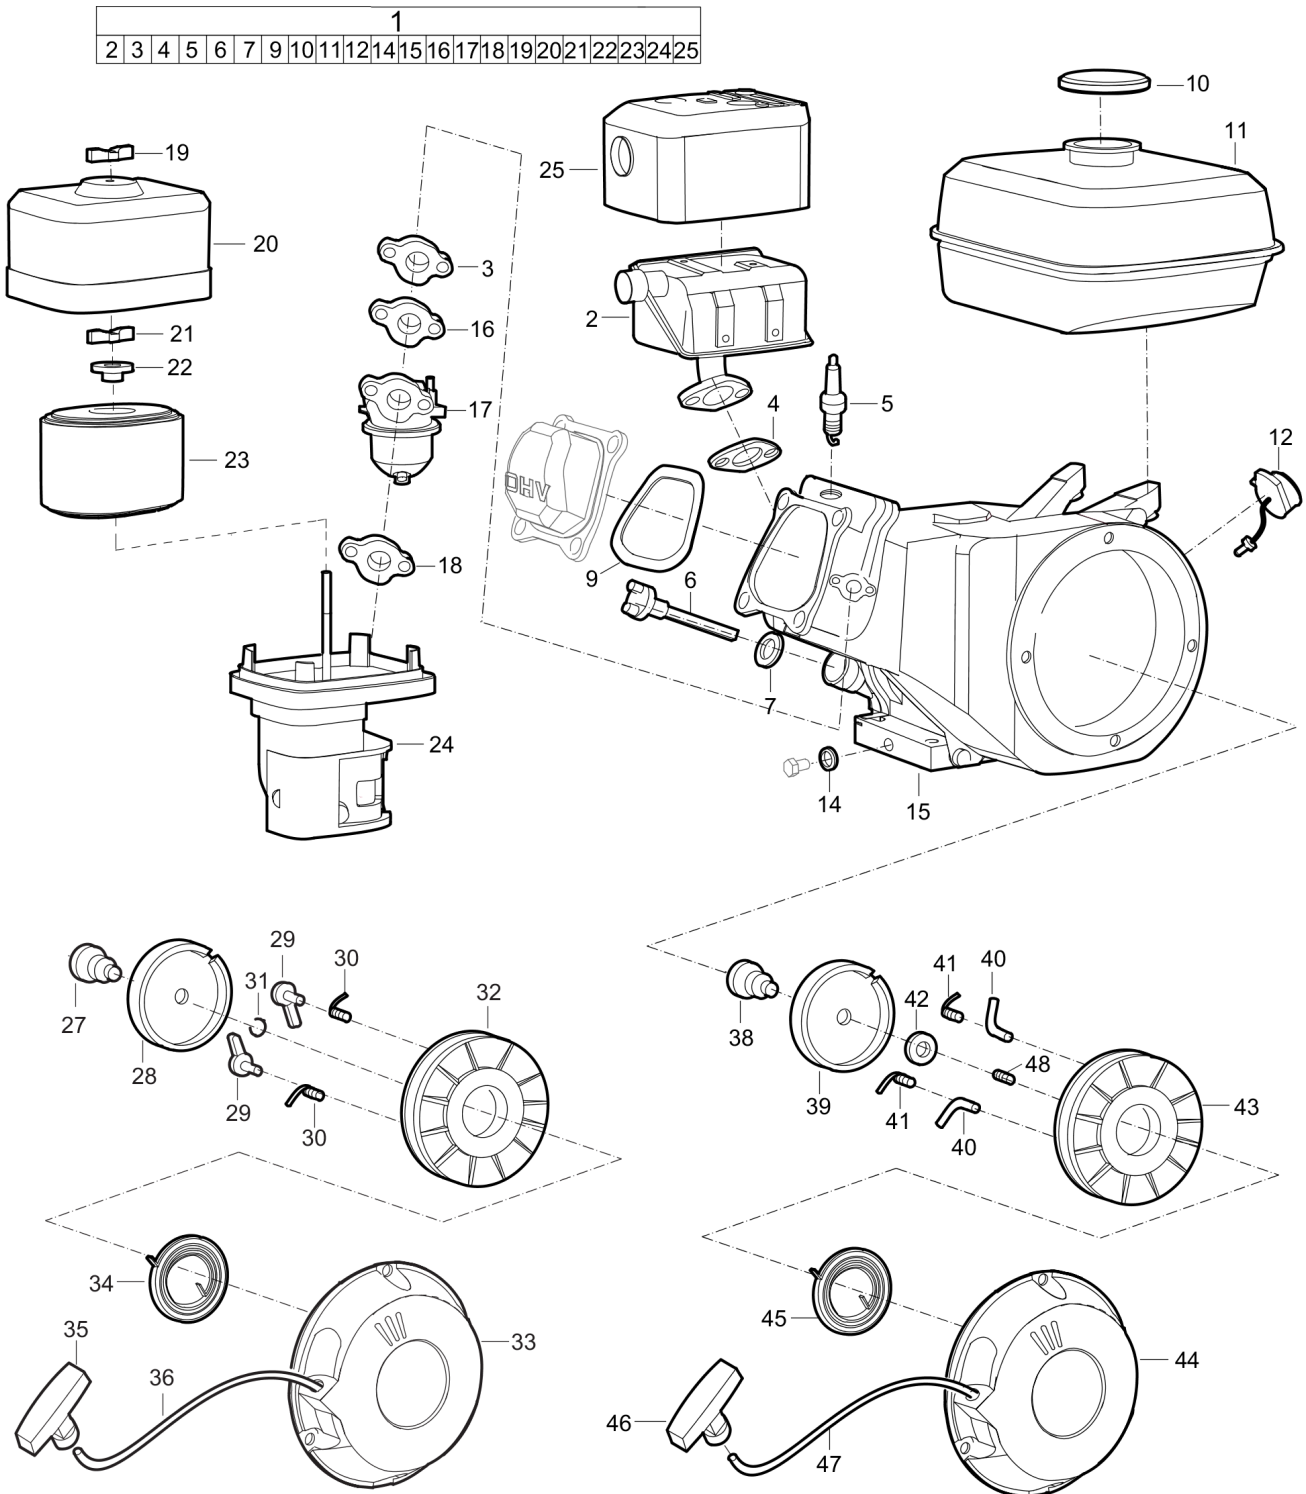

Spare parts list Engine, Honda GX 160 UT2 SXS4 OH

Refer to the Parts Online web page for most up-to-date information. The printed information might be outdated.

Item	Part No.	Name	Qty	L
1	594329901	Engine, Honda GX160UT2 SXS4 SD	1	
2	594203601	Silencer	1	
3	594204101	Gasket	1	
4	594300401	Gasket, muffler	1	
5	594204001	Plug, spark (bpr6es) (ngk)	1	
6	594203801	Cap assy., oil filler	1	
7	594203901	Gasket	1	
9	595048801	Gasket	1	
10	594204601	Fuel cap	1	
11	594204501	Fuel tank	1	
12	594204401	Switch assy., engine stop	1	
14	595048901	Oil plug gasket	1	
15	--	Engine part	1	
16	594572601	Gasket	1	
17	594203701	Carburetor	1	
18	595070001	Spacer	1	
19	595049301	Nut	1	
20	595049201	Cover	1	
21	595049301	Nut	1	
22	595049401	Grommet	1	
23	594302101	Air Filter, complete	1	
24	594582401	Air filter housing	1	
25	594300201	Muffler cover, upper	1	
27	594304501	Screw	1	
28	594304401	Guide	1	
29	594304201	Ratchet	2	
30	594304101	Spring	2	
31	594304301	Friction spring	1	
32	594304001	Reel	1	
33	---	Housing	1	
34	594303901	Spring	1	
35	594304801	Grip, starter	1	
36	595049101	Starting rope	1	
38	595381301	Adjustment screw	1	
39	594304401	Guide	1	
40	594204201	Ratchet	2	
41	594304101	Spring	2	
42	595131001	Friction washer	1	

Refer to the Parts Online web page for most up-to-date information. The printed information might be outdated.