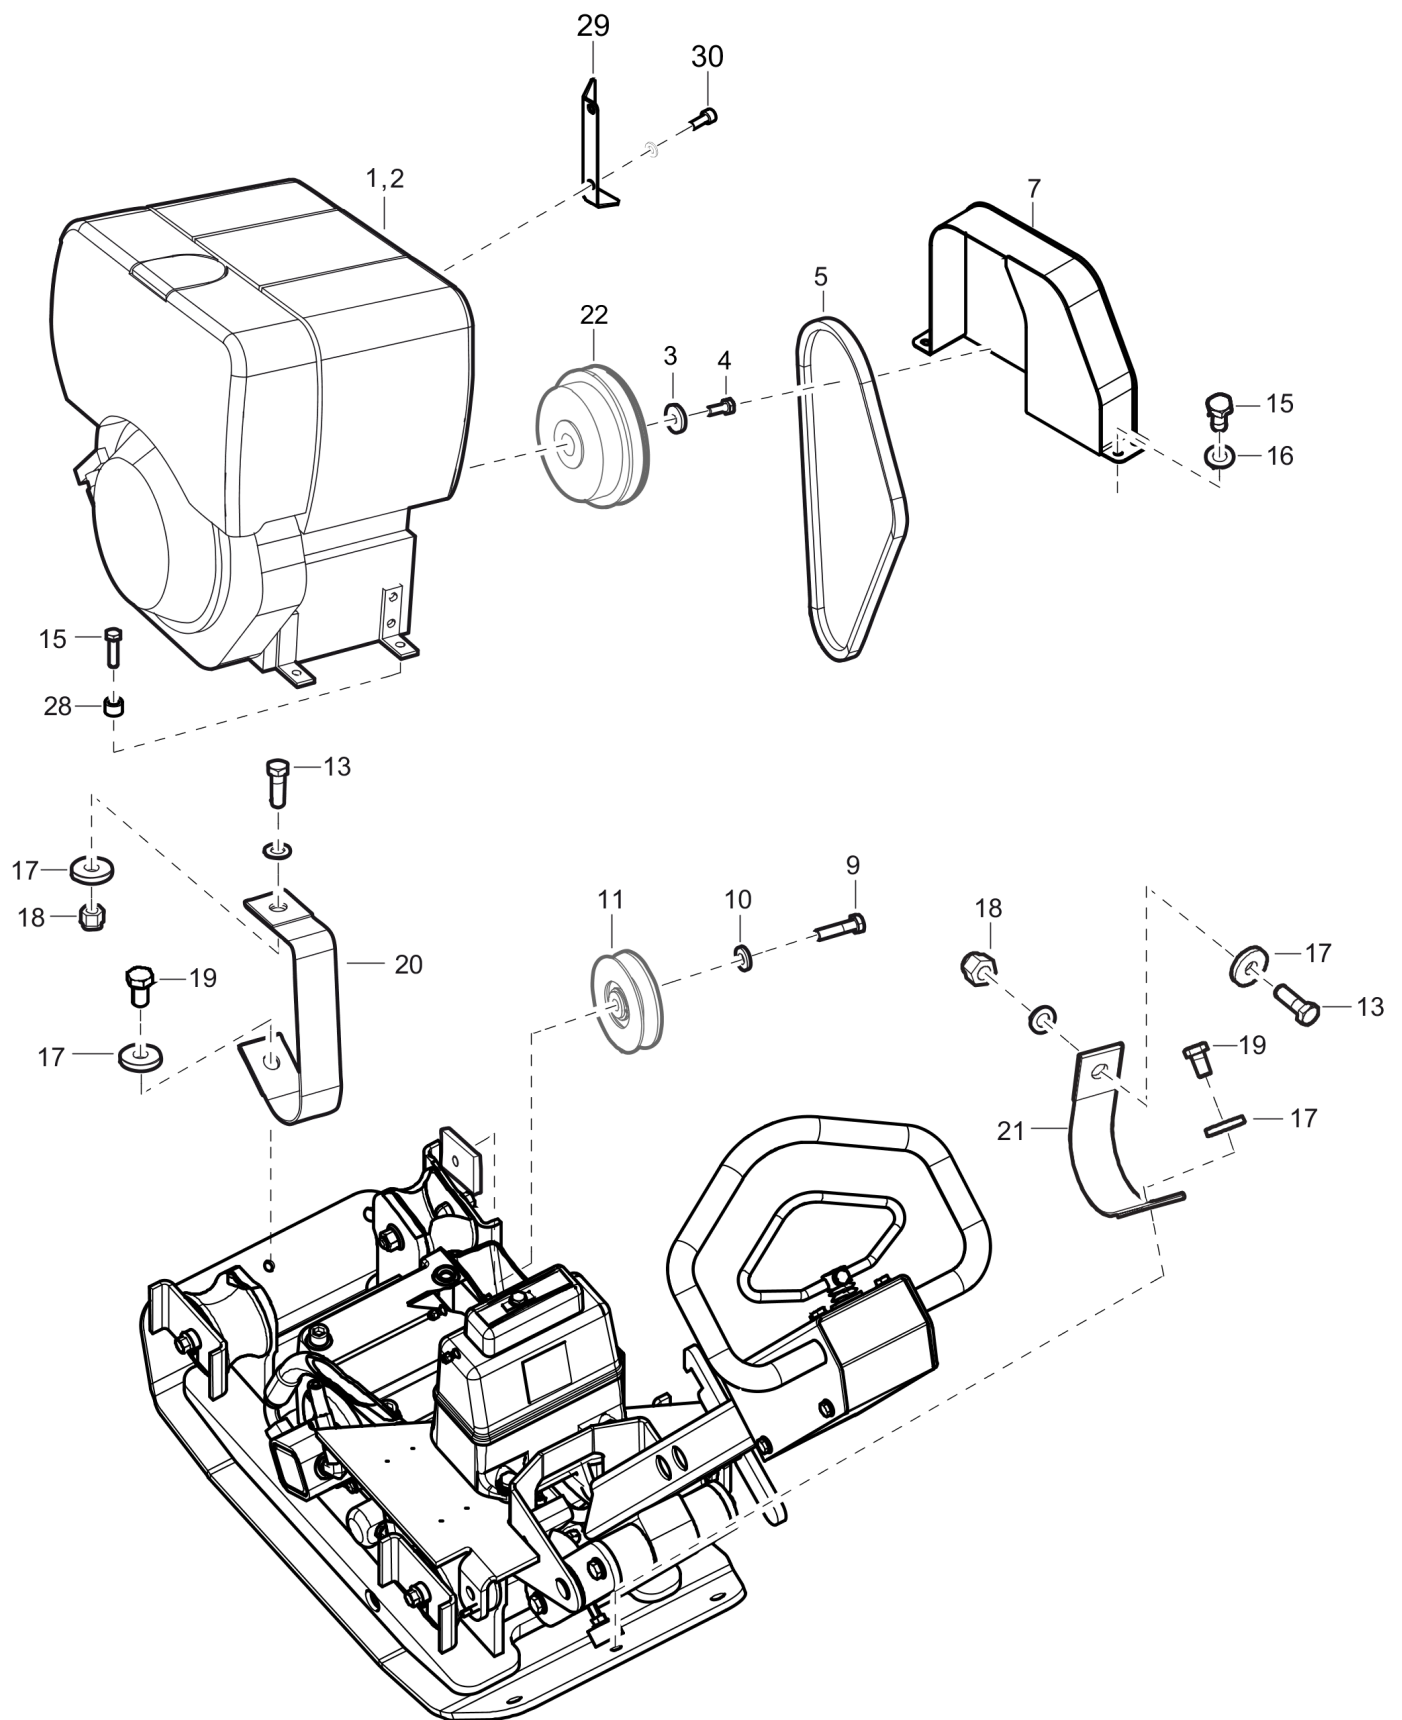

Spare parts list Engine installation, Hatz

Refer to the Parts Online web page for most up-to-date information. The printed information might be outdated.

Item	Part No.	Name	Qty	L
1	594479601	Engine, cpl Hatz 1B20 Non EPA version	1	A
2	595365301	Engine, Hatz 1B20 manual start EPA	1	
3	595112901	Washer, 8.4 x 26 x 4 mm, 0.33 x 1.02 x 0.16 in. 300 HV	1	
4	595033401	Hex. head screw	1	
5	594332701	V-belt	1	
7	595279001	V-belt cover	1	
9	594119001	Hex. head screw	1	
10	595112801	Washer, 10.5 x 22 x 4 mm, 0.41 x 0.87 x 0.16 in. 300 HV	1	
11	594327901	Belt tightener	1	
13	595110301	Hex. head screw	2	
15	595344301	Hex. head screw	4	
16	595036601	Washer DIN125	4	
17	594124001	Washer, 13x36x6 mm, 0.51x1.42x0.24 ". 300HV	4	
18	595112701	Lock nut	2	
19	595345201	Hex. head screw	2	
20	594143001	Strap	2	
21	595124401	Strap	1	
22	594431001	Clutch, cpl	1	
28	594181501	Distance sleeve	4	
29	594827801	Deflector	1	
30	595034201	Screw	1	

Comments for Page: Engine installation, Hatz

(L)OCAL REMARKS

A | EPA (US Environmental Protection Agency). Version for US and Canada market.