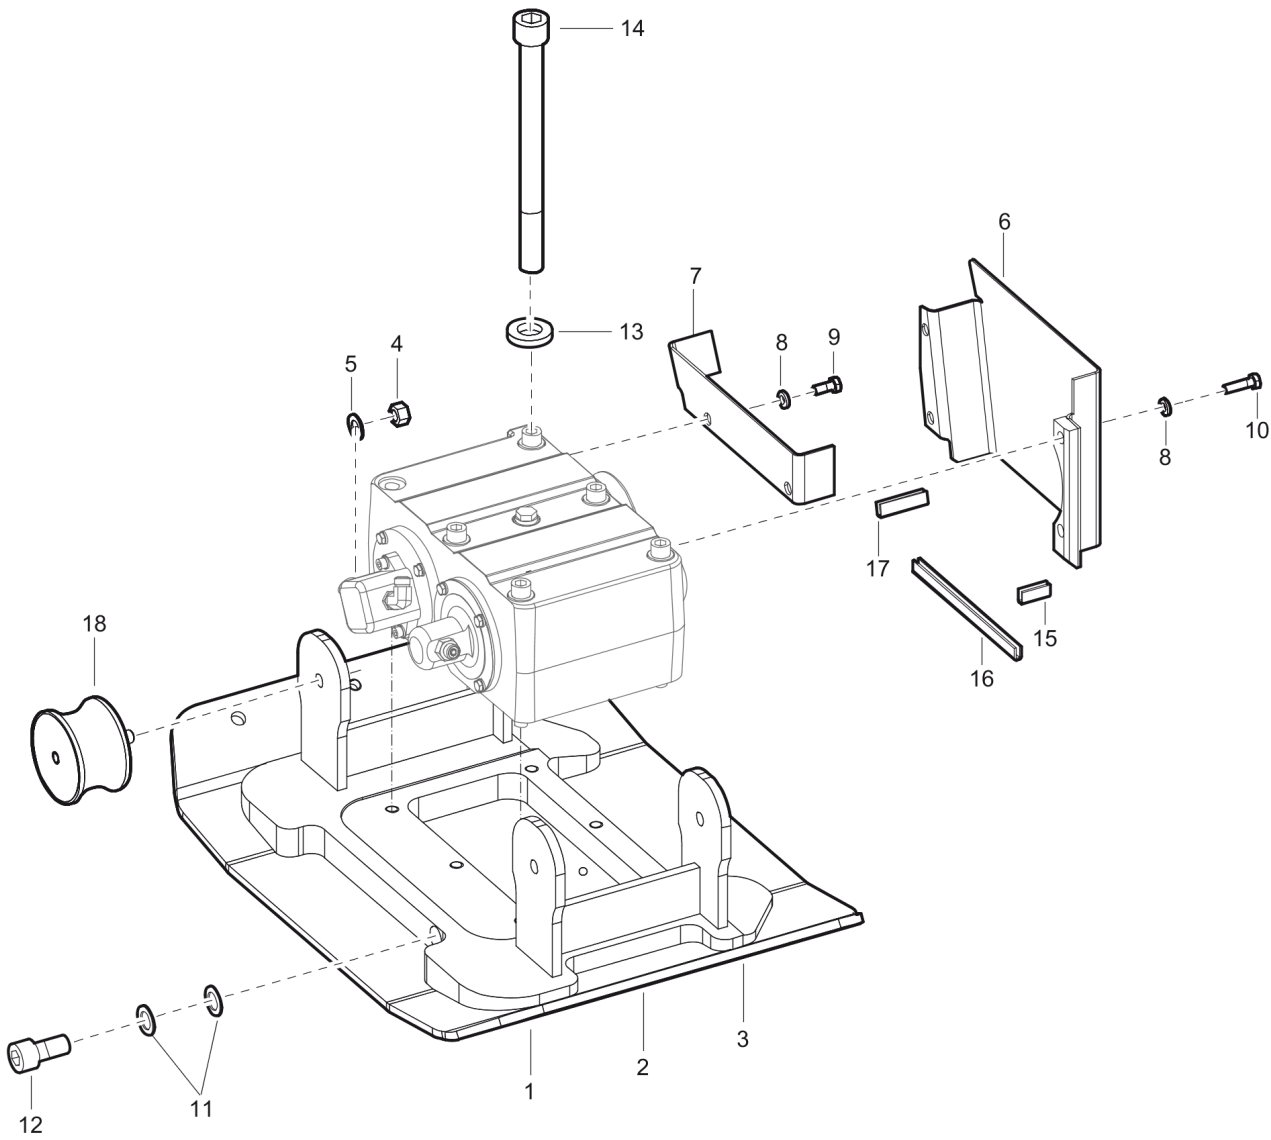

Spare parts list Ground plate and eccentric element installation

Refer to the Parts Online web page for most up-to-date information. The printed information might be outdated.

Item	Part No.	Name	Qty	L
1	595368801	Ground plate 350 mm	1	
2	594480901	Ground plate 450mm	1	
3	595464901	Ground plate 600 mm	1	
4	595351801	Hexagon nut m12	4	
5	595113401	Washer DIN125	4	
6	594437701	V-belt cover	1	
7	594478101	Protection	1	
8	595036601	Washer DIN125	6	
9	594117901	Hex. head screw m8 x 20	4	
10	595344301	Hex. head screw	2	
11	594512101	COPPER WASHER	2	
12	595057901	Screw, M10x20H	1	
13	595067901	Plain washer 13x24x4 mm	6	
14	594844101	Screw	6	
15	595048201	Edge trim	1	
16	595048201	Edge trim	1	
17	595048201	Edge trim	1	
18	594477501	Shock absorber	4