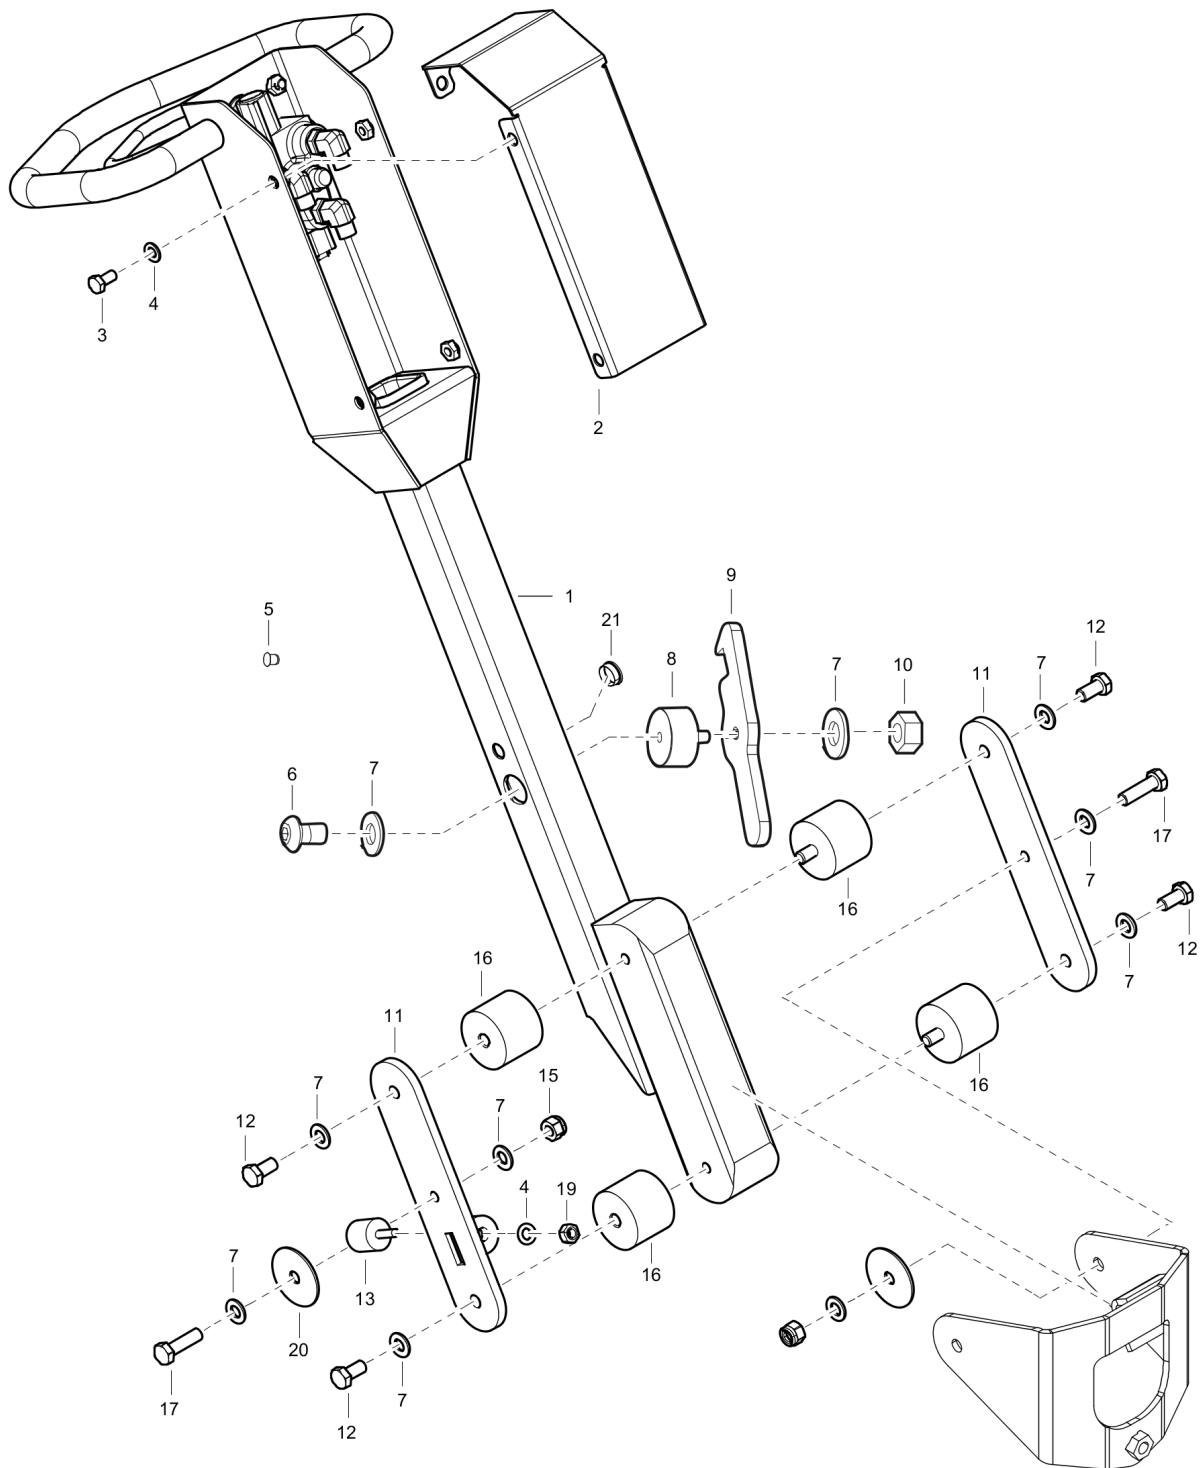

Spare parts list Handle Assembly

Refer to the Parts Online web page for most up-to-date information. The printed information might be outdated.

Item	Part No.	Name	Qty	L
1	595369301	Handle	1	
2	595369501	Cover	1	
3	595110101	Hex. head screw m8 x 16	4	
4	595036601	Washer DIN125	9	
5	595189001	Protective plug	2	
6	594747001	Screw	1	
7	594747401	Washer	10	
8	594462701	Shock absorber	1	
9	594451501	Hook	1	
10	595029401	Nut hexagon	1	
11	595464601	Bracket	2	
12	594118401	Screw cap	4	
13	594524501	Shock absorber	2	
15	594123101	Locknut	2	
16	594524401	Shock absorber	4	
17	594118601	Screw hexagon	2	
19	595035701	Nut DIN934	1	
20	594524601	Plastic washer	2	
21	-	Plug	1