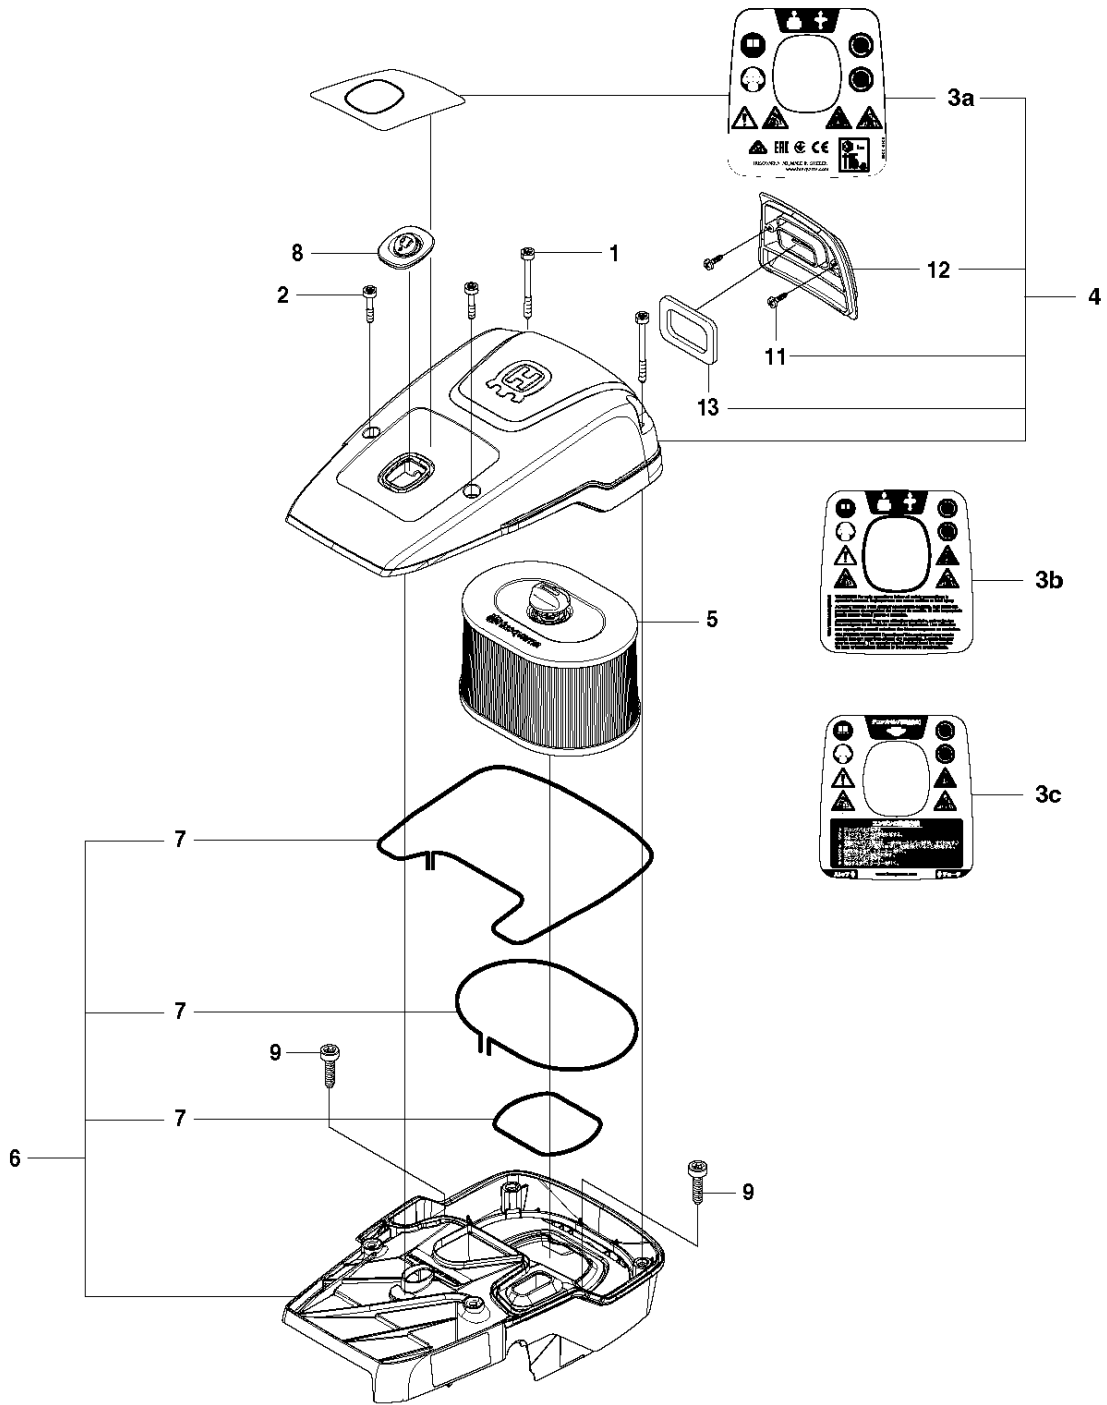

A K970 III Chain

10 **K970**
CHAIN

AIR FILTER COVER

K970 III CHAIN 2-BOLT, 2018-06

Ref	Part No	Description	Remark	QTY KIT
1	588 48 75-10	ENGINE		2
2	503 21 53-26	SCREW ITXSCM		2
3a	584 91 33-06	DECAL	CE	1
3b	584 91 33-01	DECAL	North America	1
3c	584 91 33-03	DECAL	Japan Only	1
4	587 00 51-05	FILTER COVER ASSY		1
5	510 24 41-06	AIR FILTER		1
6	586 56 40-02	CYLINDER COVER ASSY	Incl. 7	1
7	525 61 70-04	SEALING	L=1,2 M. Cut to fit	3
8	585 42 83-01	PLUG		1
9	503 21 53-30	SCREW ITXSCM		2
10	525 57 16-04	DECAL		1
11	729 52 89-71	SCREW CRPANT		2
12	576 43 14-01	COVER		1
13	578 06 53-01	SEALING		1