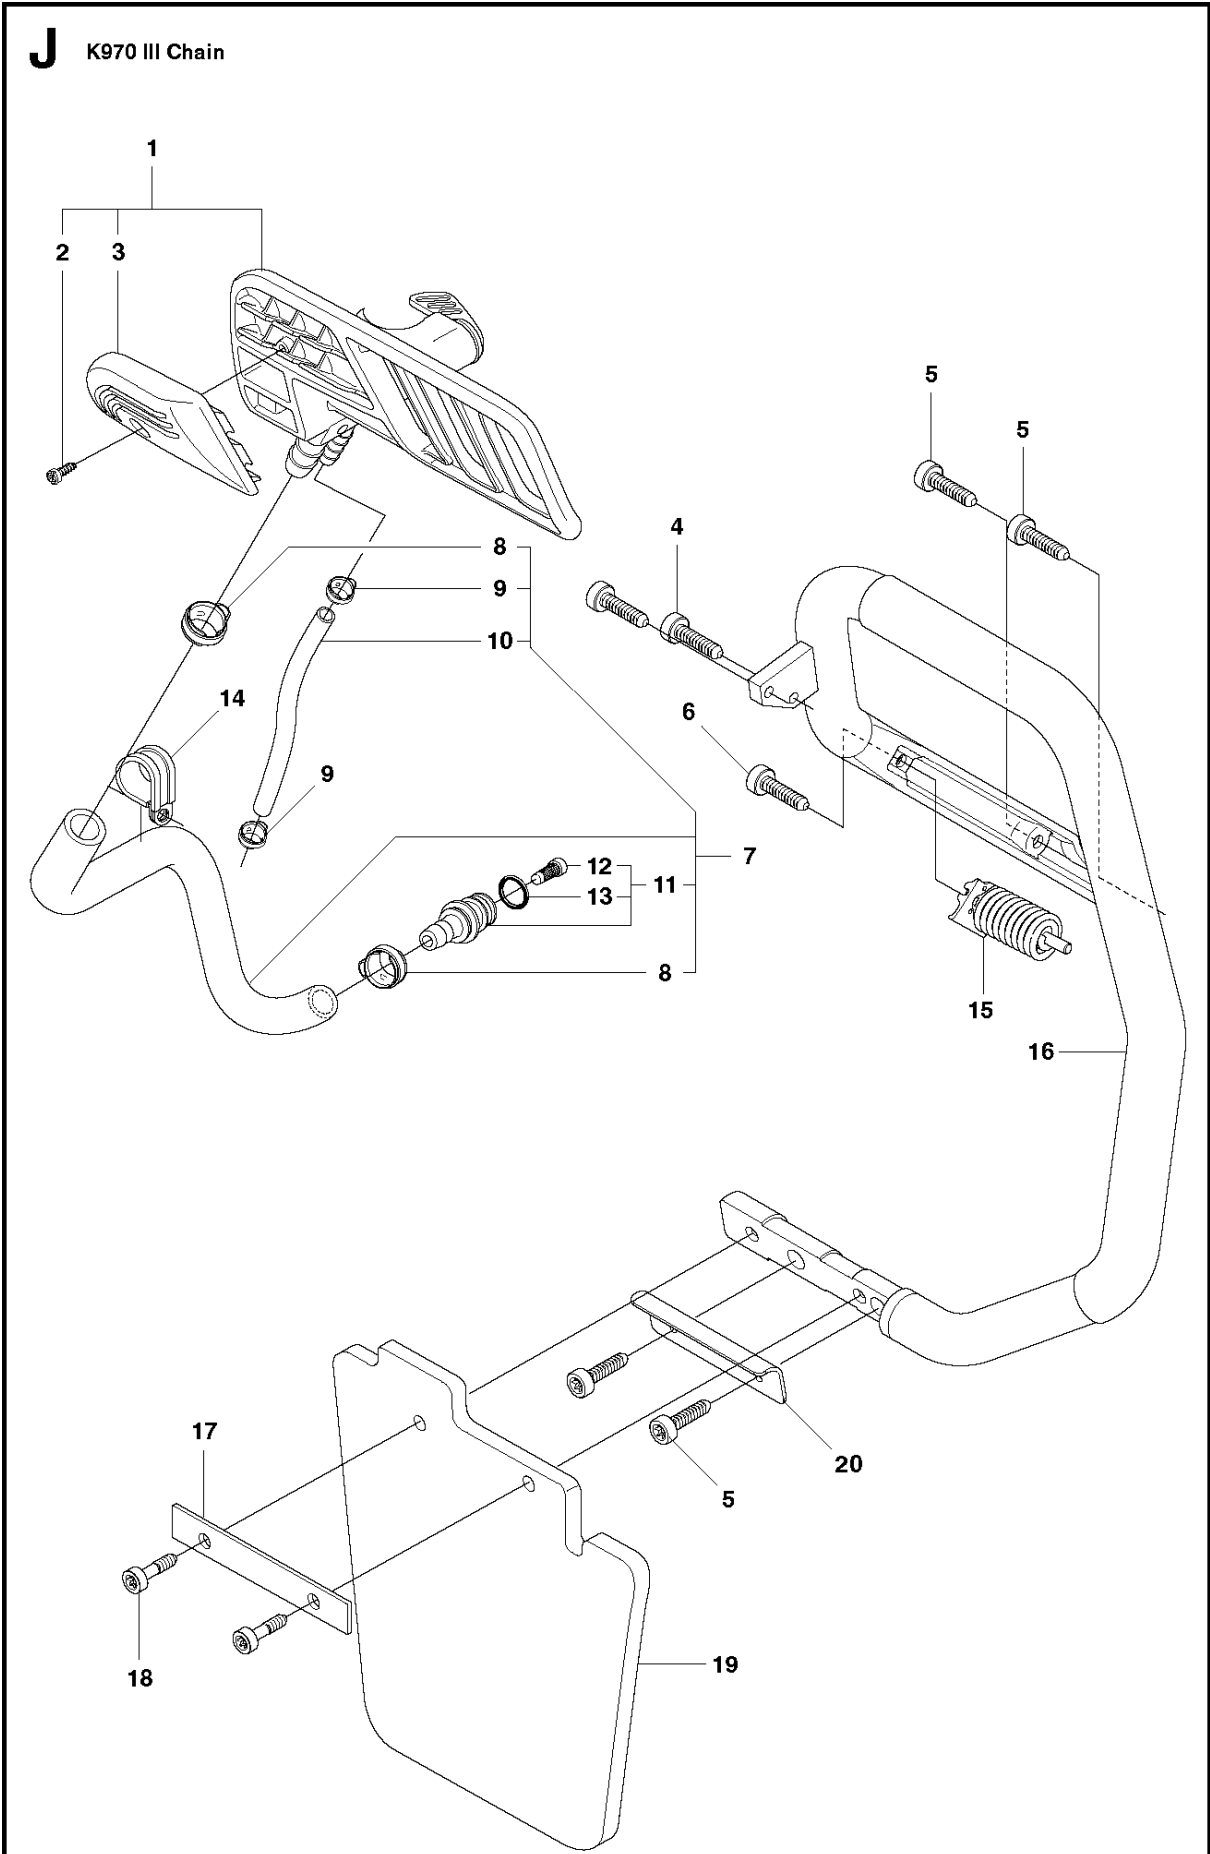

HANDLE

K970 III CHAIN 2-BOLT, 2018-06

Ref	Part No	Description	Remark	QTY KIT
1	505 02 99-01	HAND GUARD	Incl. 2-3	1
2	503 21 27-10	SCREW CCRPANT		1
3	506 33 24-02	RUBBER BLOCK		1
4	504 90 94-25	SCREW ITXSCT		2
5	503 21 54-20	SCREW ITXSCT		4
6	544 06 12-01	SCREW ITXSCM		1
7	506 32 89-51	HOSE KIT	Incl. 8 - 11	1
8	576 12 97-01	HOSE CLAMP		2
9	506 09 56-05	HOSE CLAMP		2
10	506 35 25-01	HOSE		1
11	506 29 57-02	NIPPLE	Incl. 12, 13	1
12	506 29 88-01	FILTER		1
13	505 10 35-01	O-RING		1
14	502 41 22-02	CLIP		1
15	585 90 56-01	ANTIVIBRATION ELEMENT		1
16	523 03 27-01	HANDLE		1
17	506 33 45-01	BACKING PLATE		1
18	501 98 10-20	SCREW ITXSCM		2
19	506 33 46-01	SPRAY GUARD		1
20	581 32 82-01	PLATE		1