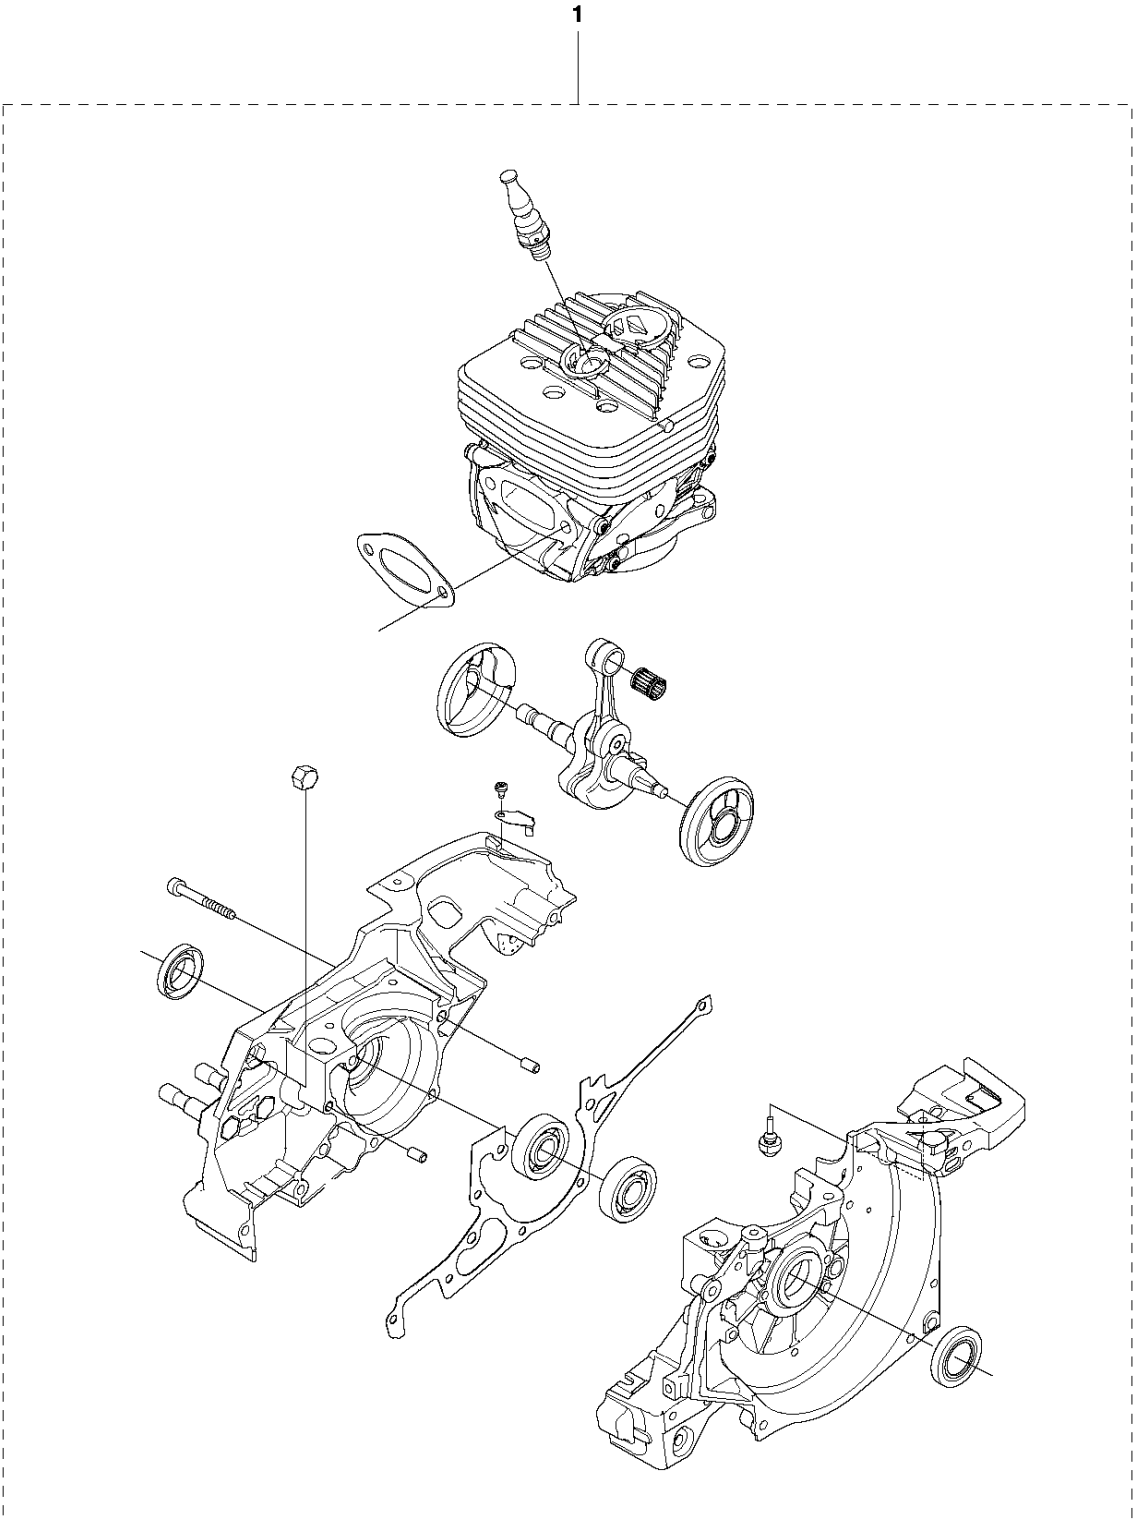

SPARE PARTS LIST

POWER CUTTERS

K970 III CHAIN 2-BOLT, 2018-06

B K970 III Chain

CLUTCH COVER

K970 III CHAIN 2-BOLT, 2018-06

Ref	Part No	Description	Remark	QTY	KIT
1	586 21 71-01	NUT		2	1
2	582 32 86-01	GRANULES		1	1
3	582 71 71-01	CLUTCH COVER		1	1
4	586 28 76-01	DECAL		2	1
5	587 09 83-01	WEAR PROTECTION		1	1
6	595 02 30-01	CLUTCH COVER ASSY		1	1

D K970 III Chain

CLUTCH

K970 III CHAIN 2-BOLT, 2018-06

Ref	Part No	Description	Remark	QTY	KIT
1	503 27 21-01	E-CLIP		1	
2	574 84 20-01	SPACER		1	
3	576 11 62-02	CLUTCH DRUM ASSY		1	
4	503 25 53-01	NEEDLE BEARING		1	3
5	725 64 53-01	SCREW IHCSFM		1	
6	577 30 84-01	PIPE		1	
7	503 21 53-10	SCREW ITXSCM		1	
8	503 21 53-16	SCREW ITXSCM		1	
9	582 74 20-02	BAR BRACKET	Incl. 8	1	
10	588 42 15-01	CLUTCH SPRING		3	11
11	506 33 38-03	CLUTCH ASSY	Incl. 11	1	
12	506 39 96-03	SHIELD		1	
13	720 13 07-10	PARALLEL PIN		2	
14	587 08 57-01	SCREW		1	
15	506 33 32-01	PLATE		1	
16	587 08 82-01	PAWL		1	
17	503 21 53-65	SCREW ITXSCM		1	
18	582 87 56-01	COVER PLATE		1	
19	590 27 32-01	BRACKET		1	
20	575 79 12-02	SCREW ITXSCM		1	

H K970 III Chain

ENGINE

K970 III CHAIN 2-BOLT, 2018-06

Ref	Part No	Description	Remark	QTY KIT
1	588 48 75-10	ENGINE		1

M K970 III Chain

TOOLS

K970 III CHAIN 2-BOLT, 2018-06

Ref	Part No	Description	Remark	QTY KIT
1	501 69 17-02	COMBINATION WRENCH		1
2	506 38 26-01	TOOL		1
3	544 22 98-06	GASKET KIT	Incl 3-6, 8-9	1
4	506 37 81-01	GASKET		1
5	579 34 00-01	GASKET		1
6	577 98 89-01	GASKET		1
7	506 41 39-04	GASKET		1
8	576 49 94-01	GASKET		1
9	503 26 02-04	SEALING RING		2
10	503 26 60-03	COUPLER		1
11	503 26 60-04	COUPLER		1
12	506 34 62-02	BAR	"For 14"" and 3/8"" only"	1
12	587 78 14-01	GUIDE BAR	"For 12"" and 444"" only"	1
12	587 78 14-02	GUIDE BAR	"For 16"" and 444"" only"	1
13	505 30 36-61	RIM		1
14	588 14 79-01	RIM		1