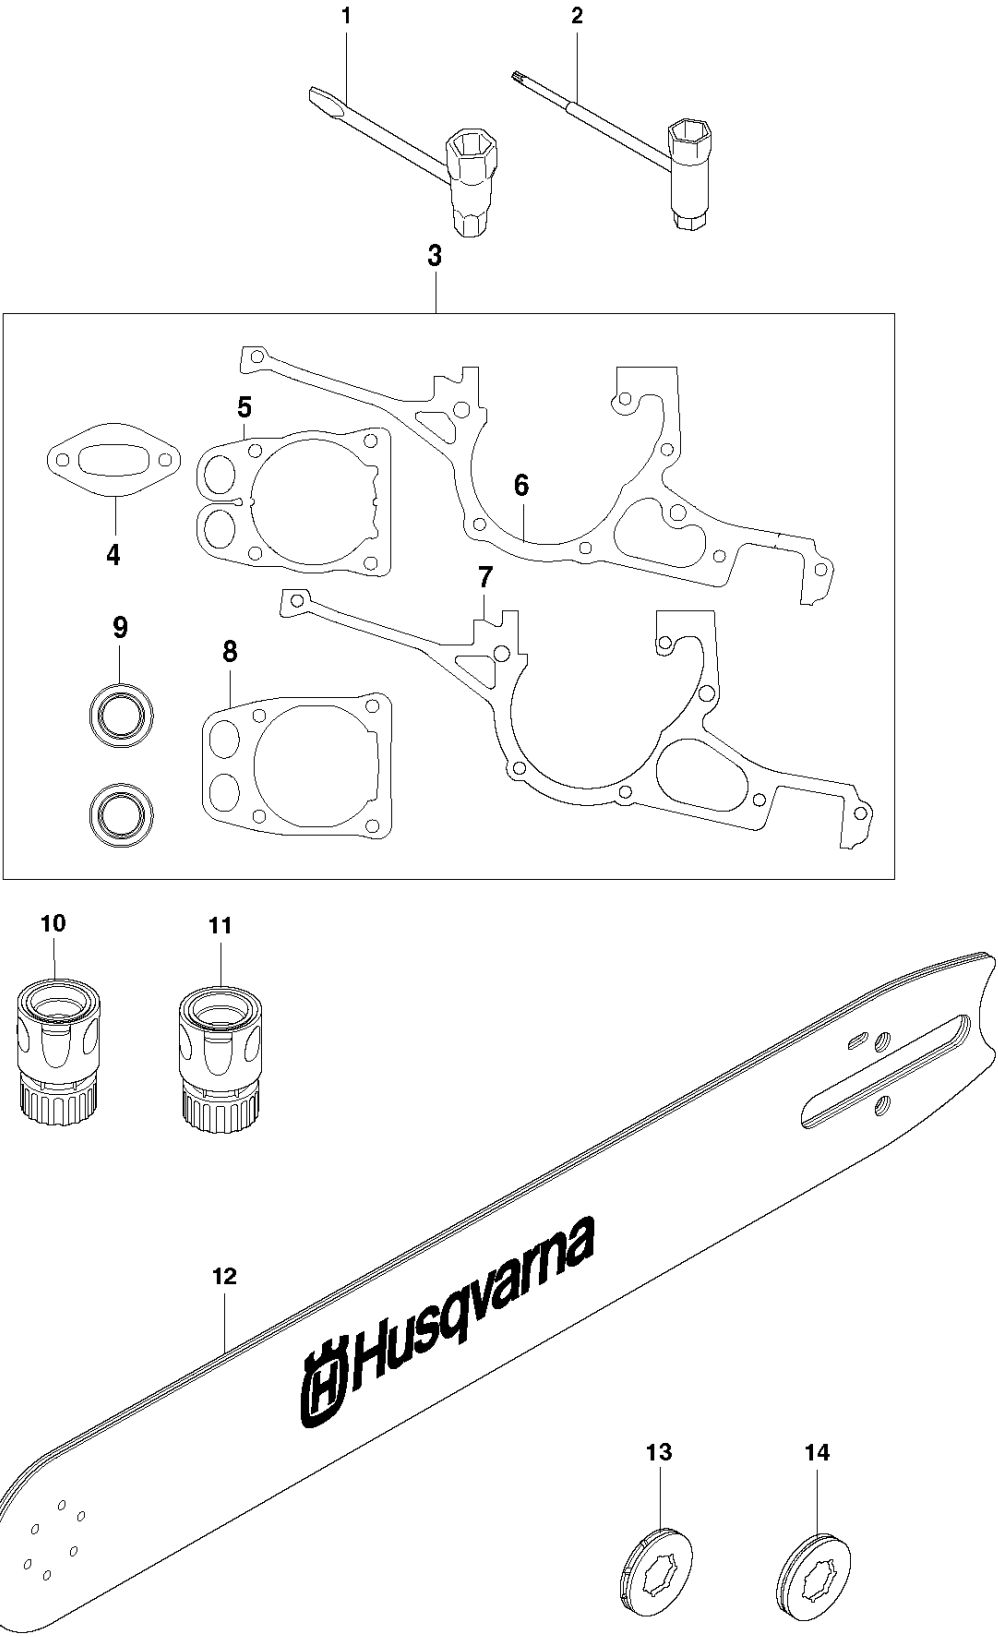

SPARE PARTS LIST

POWER CUTTERS

K970 III CHAIN 2-BOLT, 2018-06

B K970 III Chain

CLUTCH COVER

K970 III CHAIN 2-BOLT, 2018-06

Ref	Part No	Description	Remark	QTY	KIT
1	586 21 71-01	NUT		2	1
2	582 32 86-01	GRANULES		1	1
3	582 71 71-01	CLUTCH COVER		1	1
4	586 28 76-01	DECAL		2	1
5	587 09 83-01	WEAR PROTECTION		1	1
6	595 02 30-01	CLUTCH COVER ASSY		1	1

D K970 III Chain

CLUTCH

K970 III CHAIN 2-BOLT, 2018-06

Ref	Part No	Description	Remark	QTY	KIT
1	503 27 21-01	E-CLIP		1	
2	574 84 20-01	SPACER		1	
3	576 11 62-02	CLUTCH DRUM ASSY		1	
4	503 25 53-01	NEEDLE BEARING		1	3
5	725 64 53-01	SCREW IHCSFM		1	
6	577 30 84-01	PIPE		1	
7	503 21 53-10	SCREW ITXSCM		1	
8	503 21 53-16	SCREW ITXSCM		1	
9	582 74 20-02	BAR BRACKET	Incl. 8	1	
10	588 42 15-01	CLUTCH SPRING		3	11
11	506 33 38-03	CLUTCH ASSY	Incl. 11	1	
12	506 39 96-03	SHIELD		1	
13	720 13 07-10	PARALLEL PIN		2	
14	587 08 57-01	SCREW		1	
15	506 33 32-01	PLATE		1	
16	587 08 82-01	PAWL		1	
17	503 21 53-65	SCREW ITXSCM		1	
18	582 87 56-01	COVER PLATE		1	
19	590 27 32-01	BRACKET		1	
20	575 79 12-02	SCREW ITXSCM		1	

H K970 III Chain

ENGINE

K970 III CHAIN 2-BOLT, 2018-06

Ref	Part No	Description	Remark	QTY KIT
1	588 48 75-10	ENGINE		1

M K970 III Chain

TOOLS

K970 III CHAIN 2-BOLT, 2018-06

Ref	Part No	Description	Remark	QTY KIT
1	501 69 17-02	COMBINATION WRENCH		1
2	506 38 26-01	TOOL		1
3	544 22 98-06	GASKET KIT	Incl 3-6, 8-9	1
4	506 37 81-01	GASKET		1
5	579 34 00-01	GASKET		1
6	577 98 89-01	GASKET		1
7	506 41 39-04	GASKET		1
8	576 49 94-01	GASKET		1
9	503 26 02-04	SEALING RING		2
10	503 26 60-03	COUPLER		1
11	503 26 60-04	COUPLER		1
12	506 34 62-02	BAR	"For 14"" and 3/8"" only"	1
12	587 78 14-01	GUIDE BAR	"For 12"" and 444"" only"	1
12	587 78 14-02	GUIDE BAR	"For 16"" and 444"" only"	1
13	505 30 36-61	RIM		1
14	588 14 79-01	RIM		1