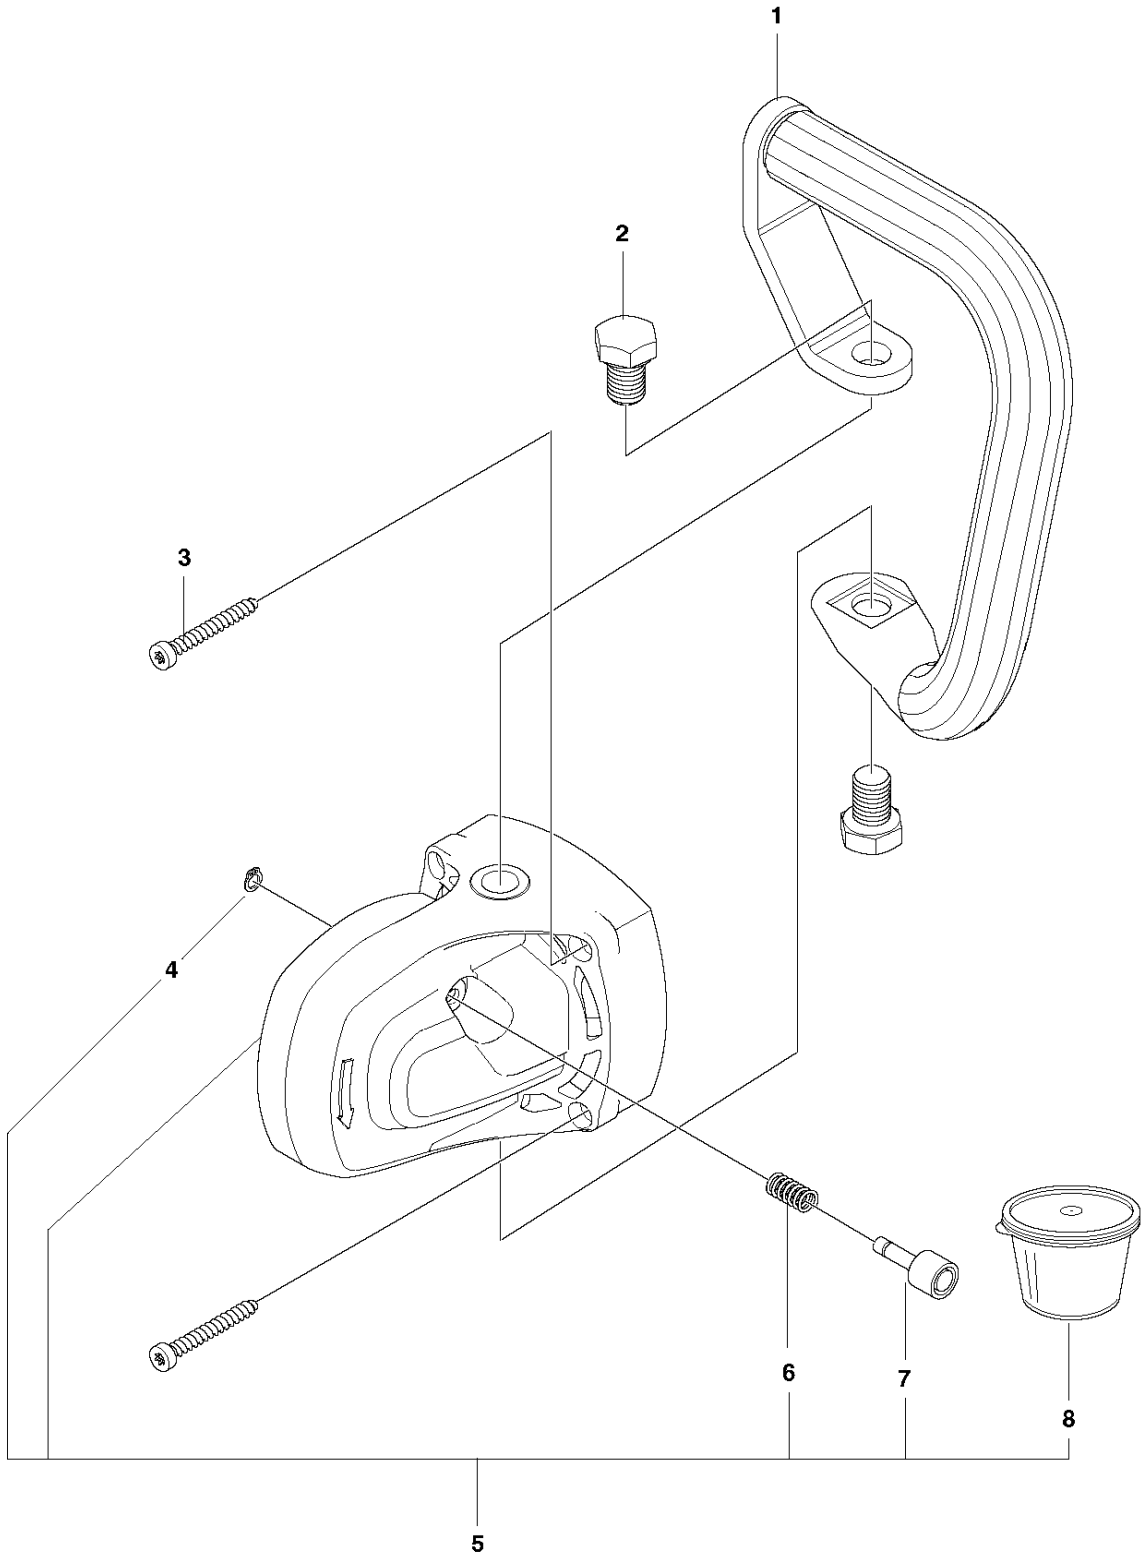

E K4000

GEAR HOUSING

K 4000, 2018-03

Ref	Part No	Description	Remark	QTY KIT
1	506 15 03-03	HANDLE		1
2	531 03 12-76	SCREW		2
3	589 58 33-01	SCREW		4
4	735 31 08-00	CIRCLIP		1
5	593 57 24-01	GEAR HOUSING ASSY	Incl 6-8	1
6	577 48 20-01	SPRING		1
7	544 90 47-01	SHAFT		1
8	503 97 64-01	GREASE		1