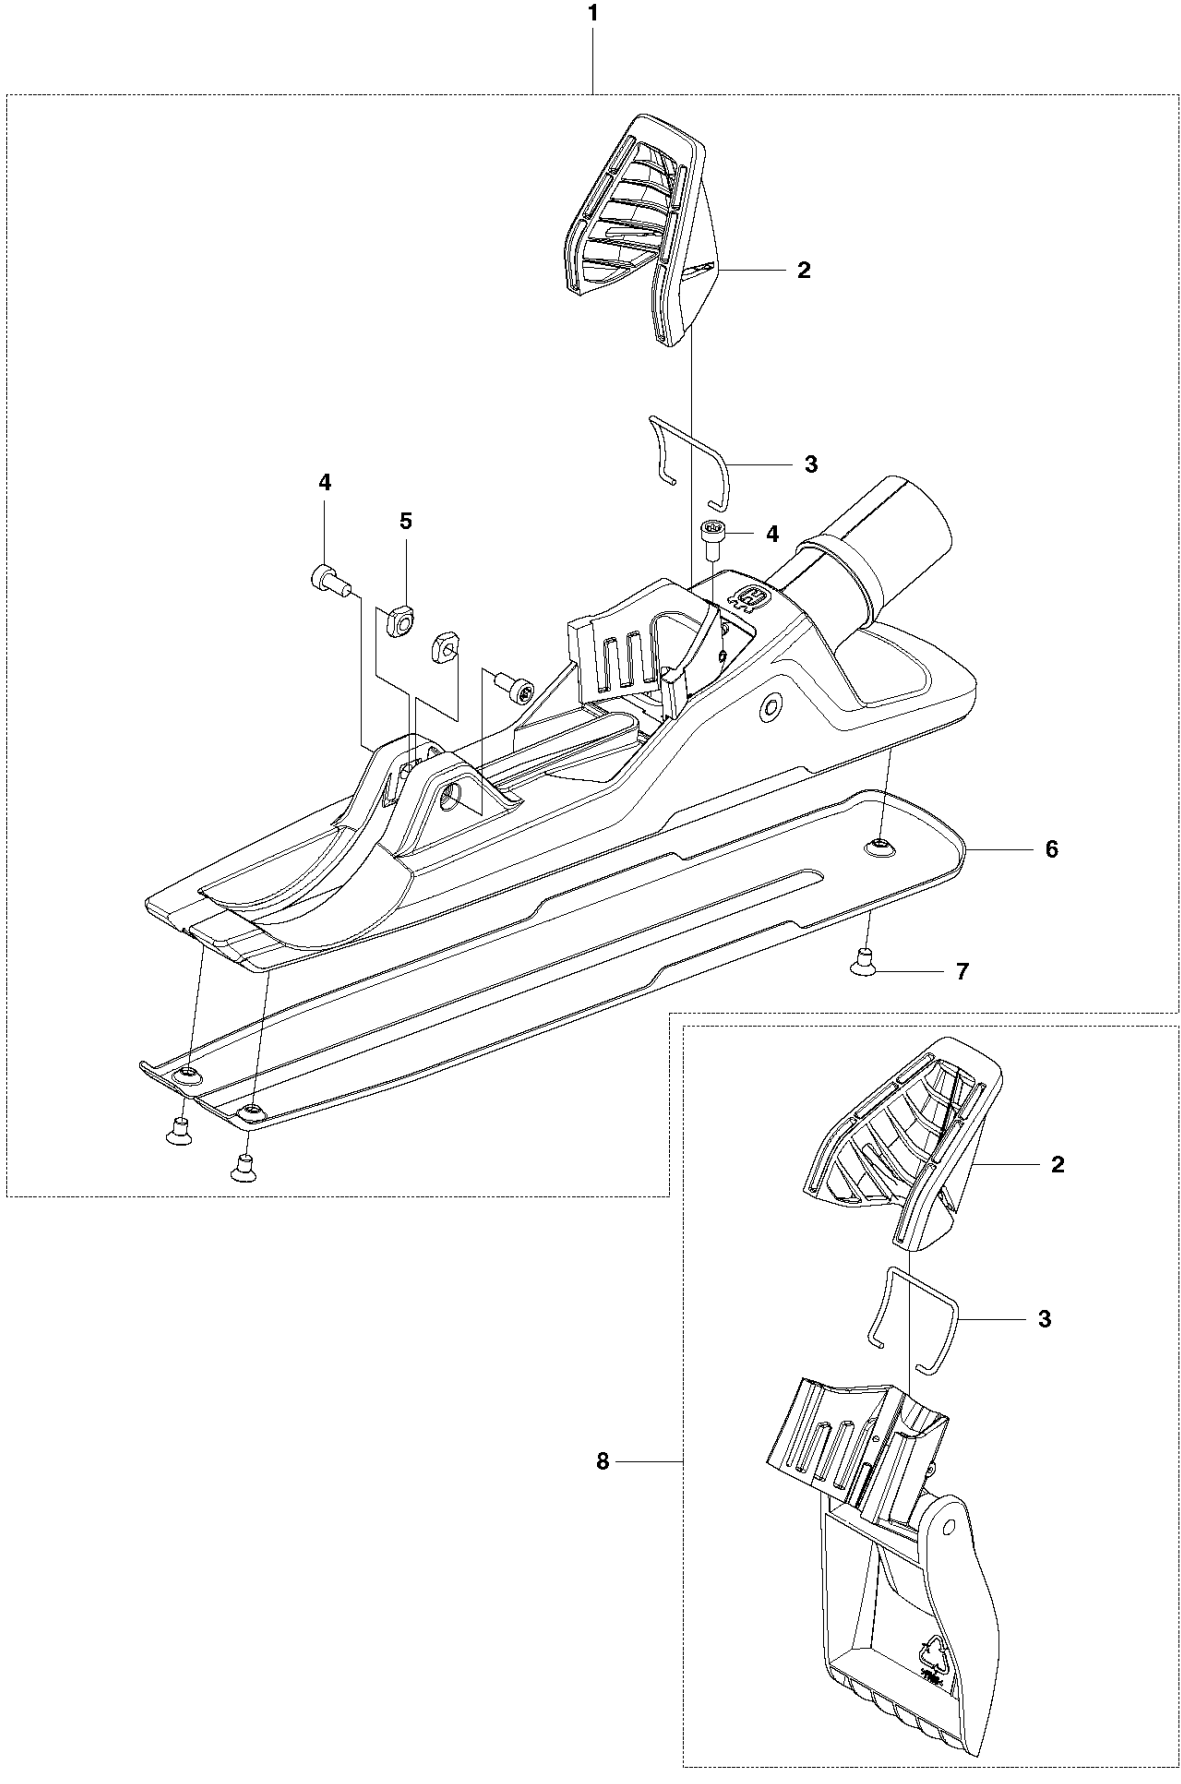

G K4000

Ref	Part No	Description	Remark	QTY	KIT
1	523 09 50-01	VAC KIT		1	
2	576 63 10-01	LOCKING HANDLE		1	1,8
3	576 63 15-01	SPRING		1	1,8
4	503 21 53-11	SCREW ITXSCM		1	1
5	503 22 65-04	SQUARE NUT		1	1
6	576 63 07-01	SKID PLATE		1	1
7	725 63 25-01	SCREW IHCSFM		1	1
8	577 93 53-01	SPRAY GUARD ASSY		1