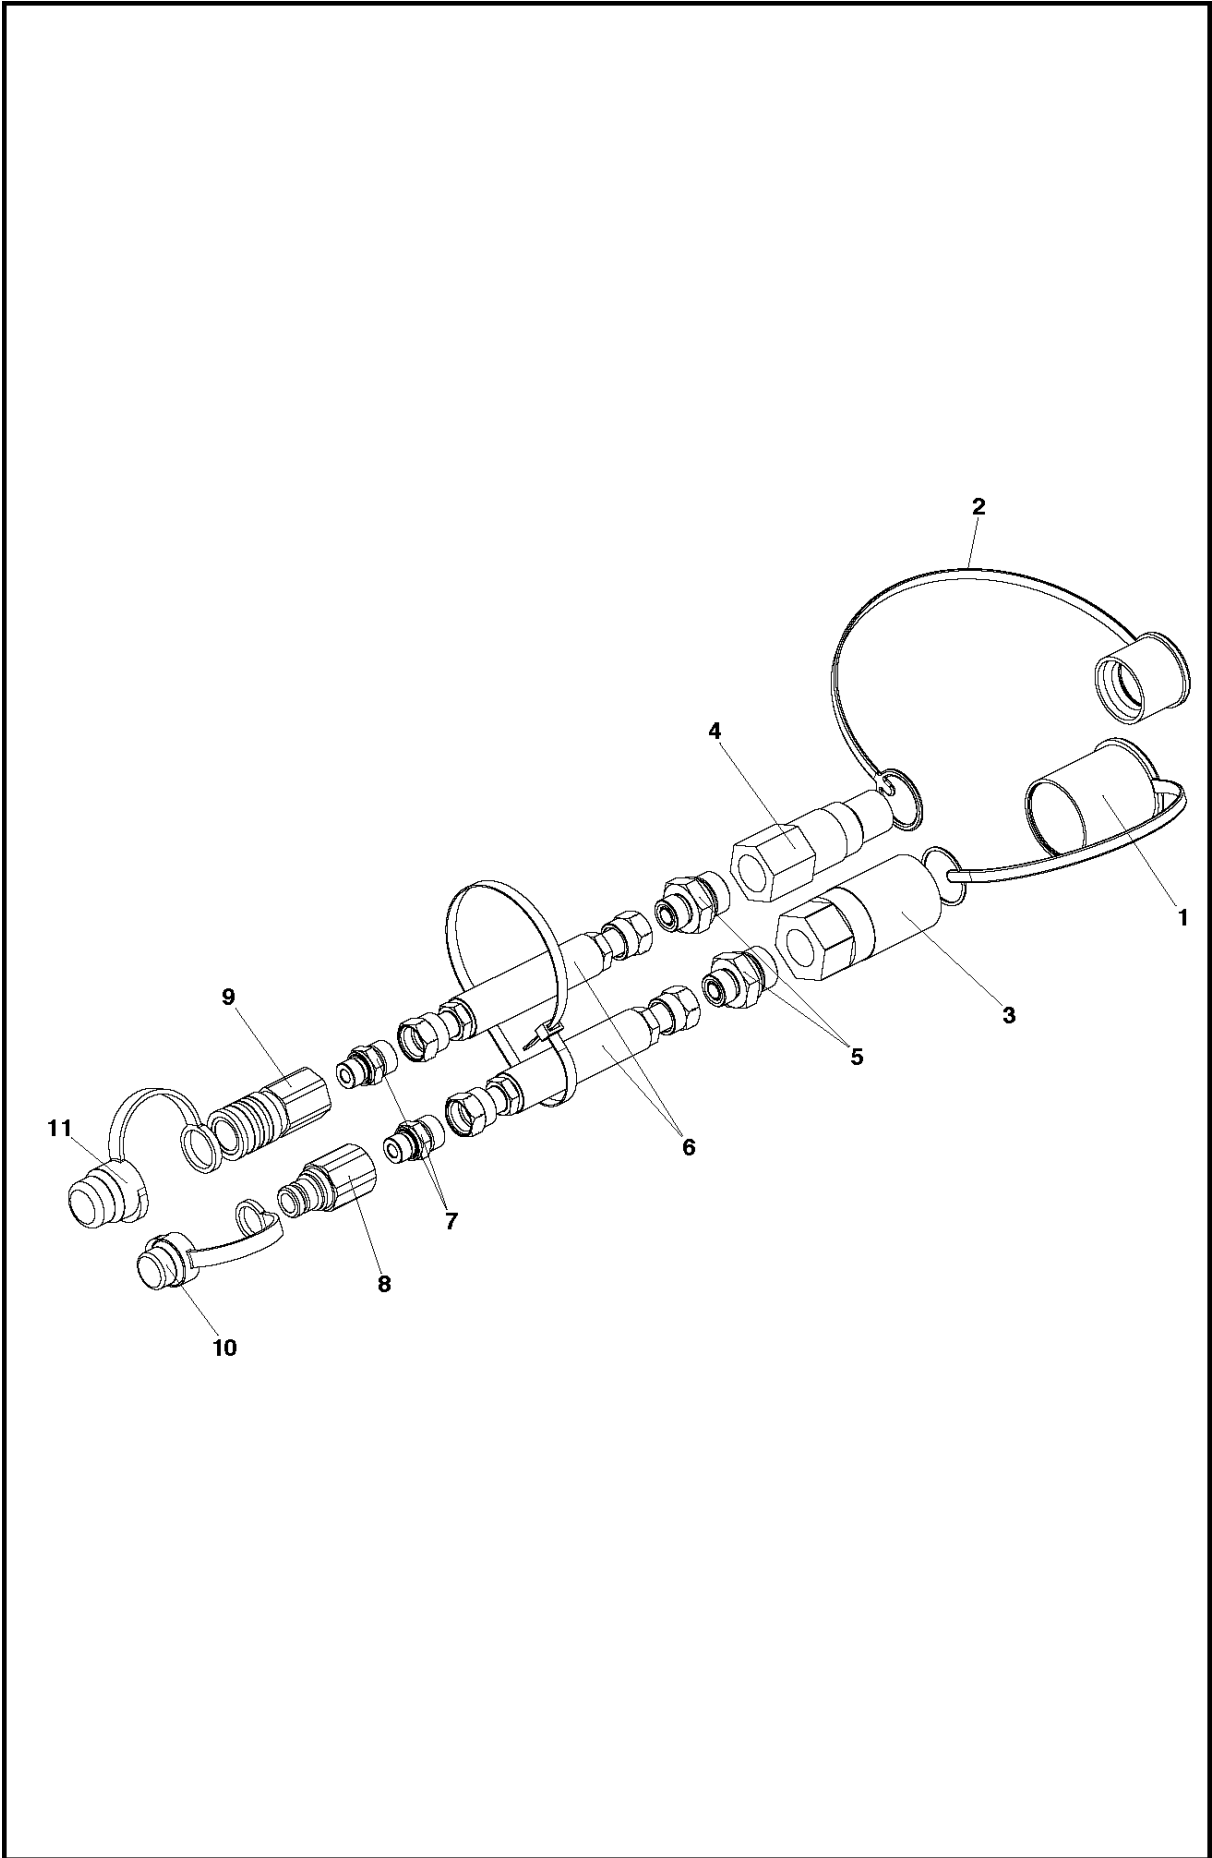

SPARE PARTS LIST

ACCESSORIES AND TOOLS

HOSE KIT EXTERNAL TOOL

PRODUCT COMPLETE

HOSE KIT EXTERNAL TOOL

Ref	Part No	Description	Remark	QTY KIT
1	589 57 77-01	DUST COVER		1
2	589 57 76-01	DUST COVER		1
3	510 26 81-01	QUICK COUPLING		1
4	510 26 80-01	QUICK COUPLING		1
5	501 62 65-01	ADAPTER		2
6	582 70 59-01	HOSE ASSY		2
7	589 01 62-01	ADAPTER		2
8	531 11 80-50	QUICK COUPLING		1
9	531 11 80-49	QUICK COUPLING		1
10	506 11 44-01	DUST PROTECTION		1
11	506 17 37-01	DUST COVER		1