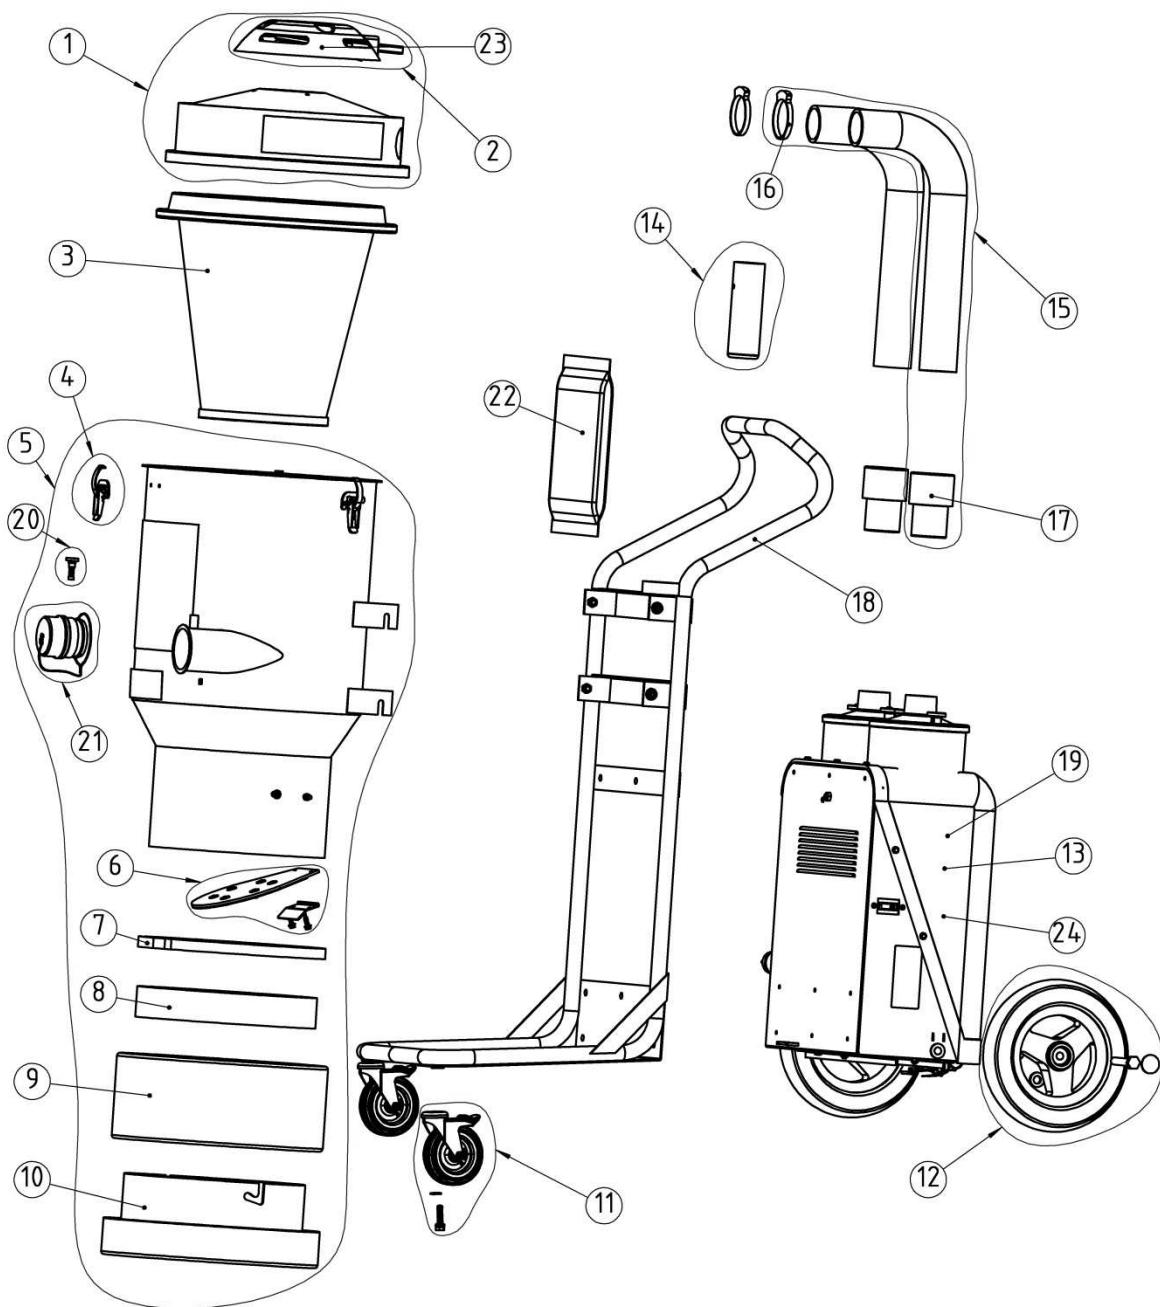

S26 230V, S26 120V, S26 230V US

EXPLODED VIEW

Number 230V

967755501

Number 120V

967755601

Number 230

967755701

S26
230V,
S26
120V,
S26

EXPLODED VIEW

Pos	P.E Article Number (valid until 2018-02-28)	HVA Article Number (valid from 2017-11-27)	Description	QTY
1	201000143	590477701	TOP COVER KIT (ex.S26)	1
2	201000118	590415001	CLEAN UNIT ASSEMBLY PACKING	1
3	200900050	590426501	MAIN FILTER	1
4	200600799	590396401	HOLDER KIT	3
5	201000129	590477401	TANK COMPLETE PACKING (ex. S26)	1
6	201000116	590398601	FLAP KIT	1
7	201100140	590401801	BELT PACKING	1
8	201100141	590402301	ANTI-SKID PACKING	1
9	1376013	590429201	LONGOPAC BAG 4 PACK	1
10	201100135	590426901	LONGOPAC HOLDER PACKING	1
11	200800152	590397201	FRONT WHEEL KIT	1
12	200800151	590397001	REAR WHEEL KIT	1
13	201000130	590477501	ENGINE PACK KIT PACKING (ex.S26 230V)	1
14	200800153	590426401	CLIP HOLDER KIT	1
15	201000144	590426601	HOSE KIT S26	2
16	201100137	590400801	HOSE CLAMP 60-65 PACKING	2
17	201100125	590438101	HOSE END (51MM) PACKING	2
18	201000831	590426801	WAGON COMPLETE PACKING	1
19	201000130a	590478001	ENGINE PACK KIT PACKING (ex.S26 120V)	1
20	201100139	590401601	LOCKING DEVICE PACKING	1
21	201000145	590426701	INLET SEAL COMPLETE SET (ex.S26)	1
22	95102	590426001	LONGOPAC SEAL CLIPS(60 PCS)	1
23	201000670	590399601	PLASTIC COVER KIT (ex. CLEAN UNIT)	1
24	201000130b	590478101	ENGINE PACK KIT PACKING (ex.S26 230V US)	1