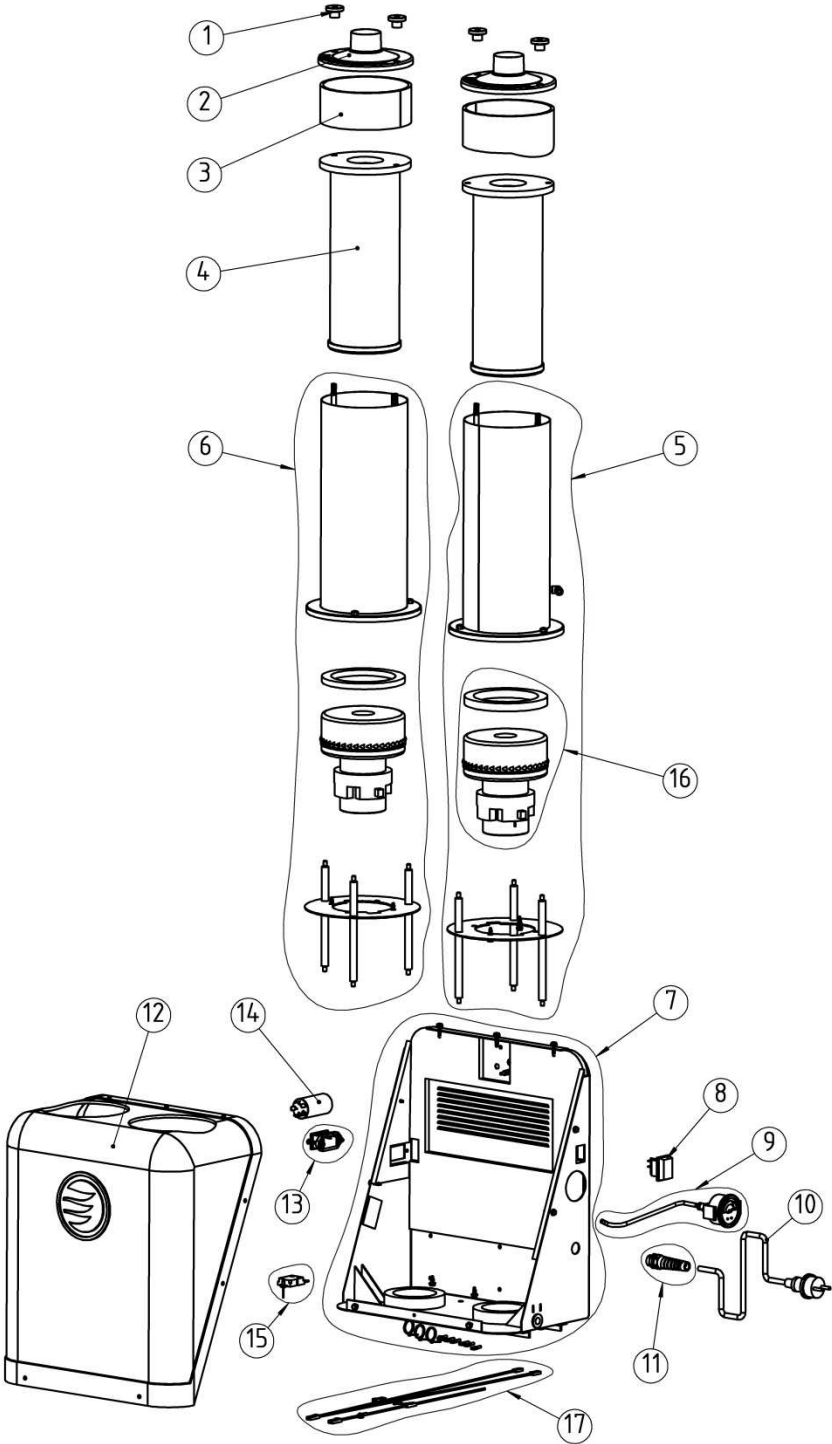

S26 230V

MOTOR PACKAGE

S26
230V MOTOR PACKAGE

Pos	P.E Article Number (valid until 2018-02-28)	HVA Article Number (valid from 2017-11-27)	Description	QTY
1	201100128	590400701	NUT	4
2	201000121	590398901	FILTER COVER KIT	2
3	201100127	590400401	SEALING PACKING	2
4	200700070	590396601	HEPA FILTER S-LINE	2
5	201100144	590415501	ENGINE TUBE (WITH NIPPLE) PACKING 230V	1
6	201100152	590427001	ENGINE TUBE (WITHOUT NIPPLE) PACKING 230V	1
7	201000135	590477601	CHASSIS KIT	1
8	201100151	590402601	SWITCH PACKING	1
9	200700413	590396701	MANOMETER, KIT	1
10	201100132	590401001	CORD SET PACKING	1
11	201000141	590399501	CABLE FIX KIT (PG11)	1
12	200600805	590477301	ENGINE COVER , KIT	1
13	201000133	590415301	COUNTER, KIT	1
14	201100158	590427201	ELECTRICAL FILTER	1
15	200700410	590426201	SOFT START 230V, KIT	1
16	200800060	590396901	MOTOR 230V KIT	2
17	201100157	590477801	CABLE KIT 230V	1