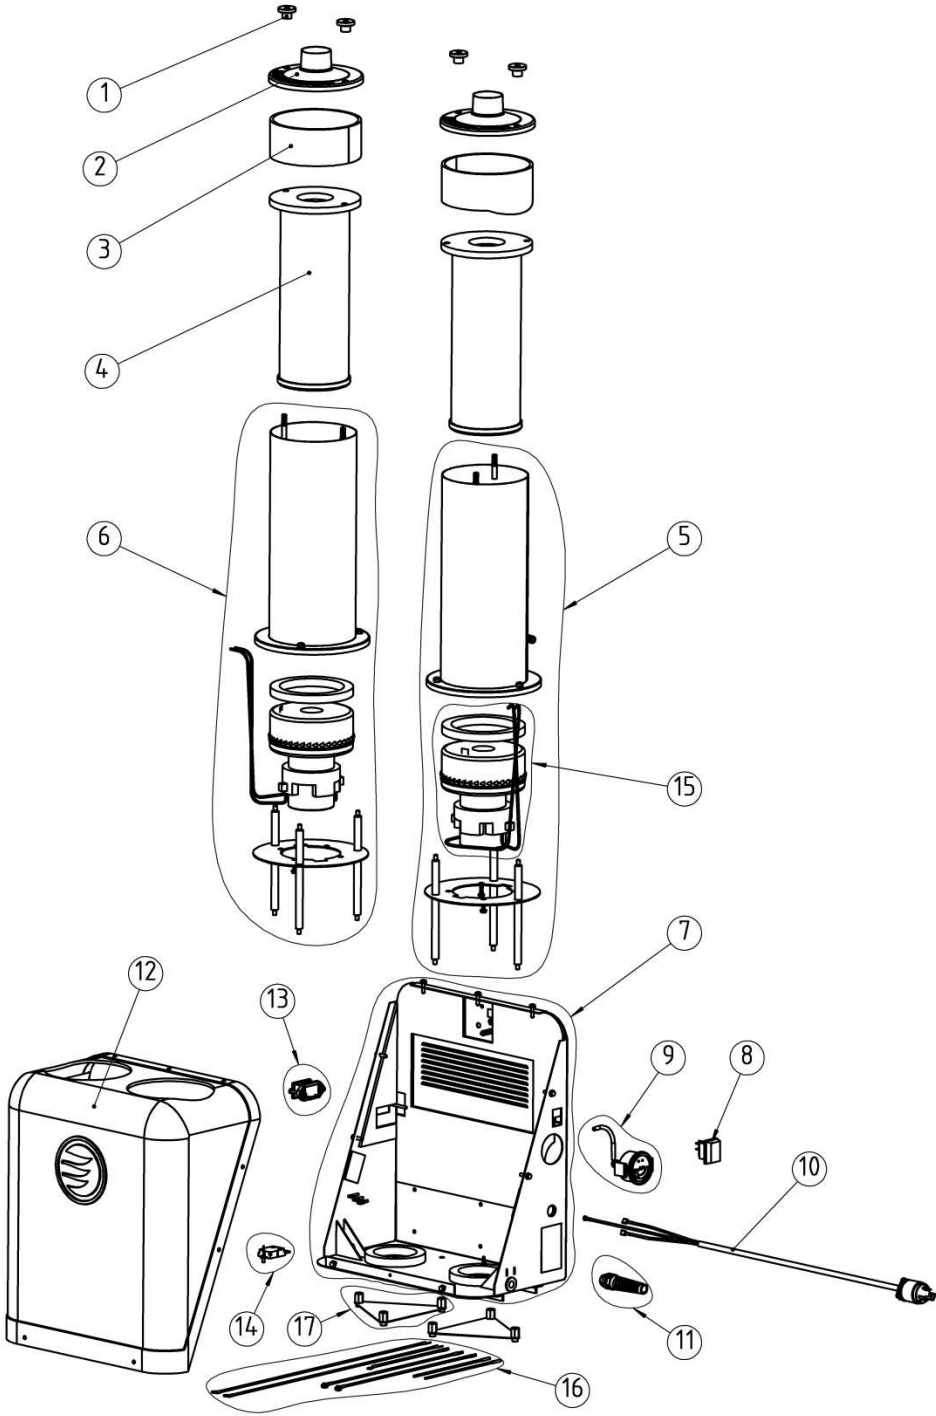

S26 230V US

MOTOR PACKAGE

230V
US MOTOR PACKAGE

Pos	P.E Article Number (valid until 2018-02-28)	HVA Article Number (valid from 2017-11-27)	Description	QTY
1	201100128	590400701	NUT	4
2	201000121	590398901	FILTER COVER KIT	2
3	201100127	590400401	SEALING PACKING	2
4	200700070a	590429801	HEPA FILTER S-LINE USA	2
5	201100144	590415501	ENGINE TUBE (WITH NIPPLE) PACKING 230V	1
6	201100152	590427001	ENGINE TUBE (WITHOUT NIPPLE) PACKING 230V	1
7	201000135a	590478201	CHASSIS ETL VERSION KIT	1
8	201100151	590402601	SWITCH PACKING	1
9	200700413	590396701	MANOMETER, KIT	1
10	201500178	590427401	CORD SET PACKING (NEMA L6-15P)	1
11	201100150	590402501	CABLE FIX KIT (PG13)	1
12	200600805a	590477901	ENGINE COVER ETL VERSION, KIT	1
13	201000133	590415301	COUNTER, KIT	1
14	200700410	590426201	SOFT START 230V, KIT	1
15	200800060	590396901	MOTOR 230V KIT	2
16	201100157a	590427501	CABLE KIT 120V	1
17	201500175	590476801	BOTTOM COVER KIT	2