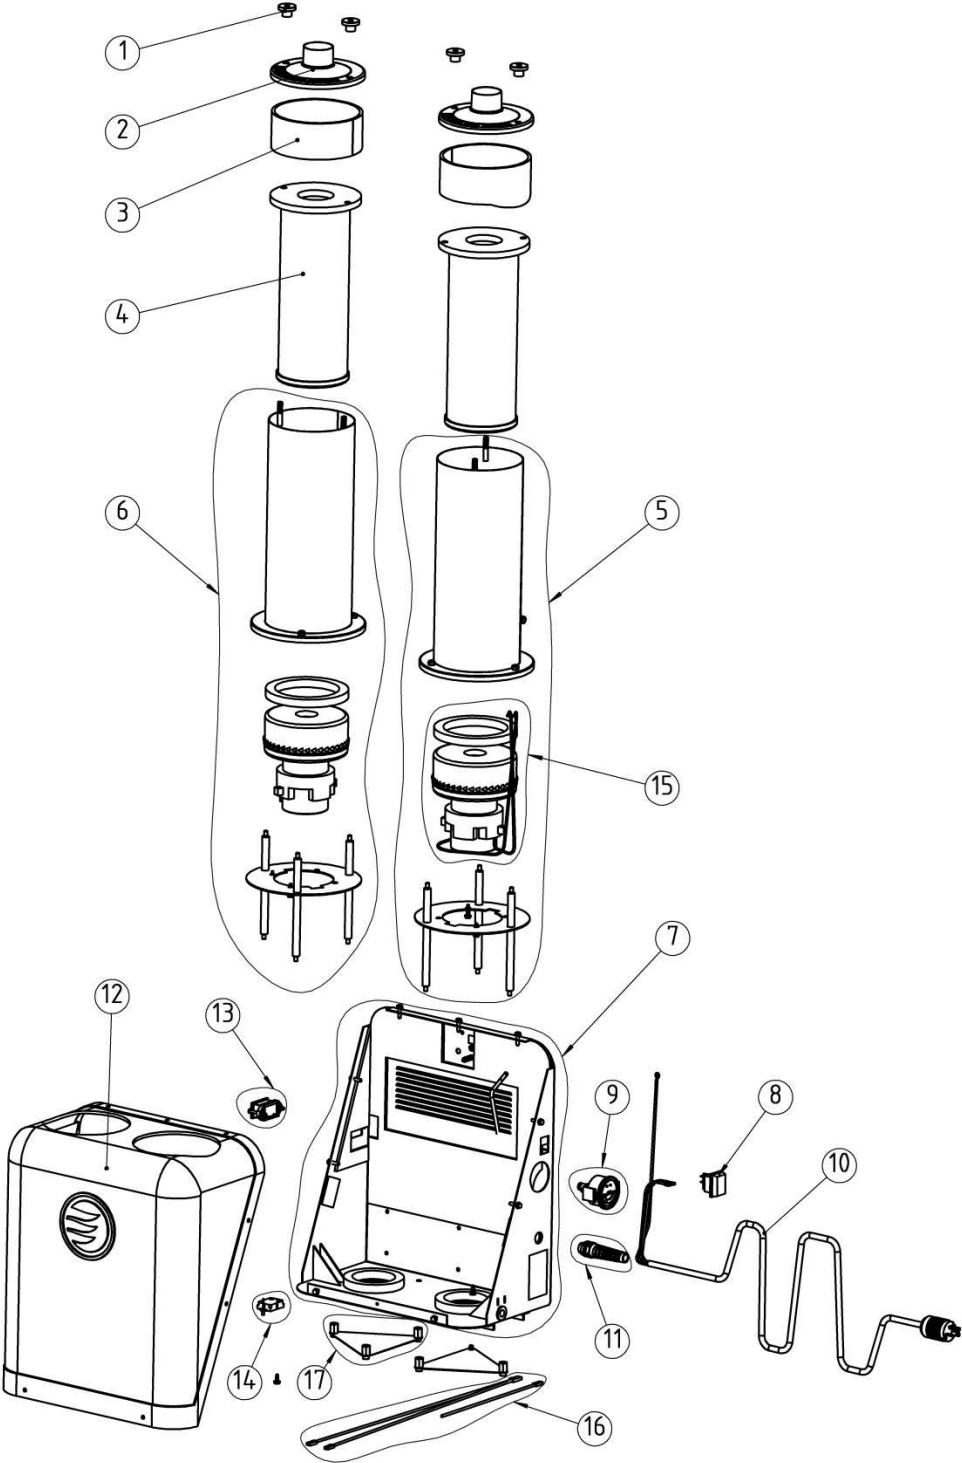

# S26 230V

MOTOR PACKAGE

S26  
230V MOTOR PACKAGE

<b>Pos</b>	<b>P.E Article Number</b> (valid until 2018-02-28)	<b>HVA Article Number</b> (valid from 2017-11-27)	<b>Description</b>	<b>QTY</b>
1	201100128	590400701	NUT	4
2	201000121	590398901	FILTER COVER KIT	2
3	201100127	590400401	SEALING PACKING	2
4	200700070	590396601	HEPA FILTER S-LINE	2
5	201100144	590415501	ENGINE TUBE (WITH NIPPLE) PACKING 230V	1
6	201100152	590427001	ENGINE TUBE (WITHOUT NIPPLE) PACKING 230V	1
7	201000135	590477601	CHASSIS KIT	1
8	201100151	590402601	SWITCH PACKING	1
9	200700413	590396701	MANOMETER, KIT	1
10	201100132	590401001	CORD SET PACKING	1
11	201000141	590399501	CABLE FIX KIT (PG11)	1
12	200600805	590477301	ENGINE COVER , KIT	1
13	201000133	590415301	COUNTER, KIT	1
14	201100158	590427201	ELECTRICAL FILTER	1
15	200700410	590426201	SOFT START 230V, KIT	1
16	200800060	590396901	MOTOR 230V KIT	2
17	201100157	590477801	CABLE KIT 230V	1

# S26 120V

MOTOR PACKAGE

S26  
120V MOTOR PACKAGE

<b>Pos</b>	<b>P.E Article Number</b> (valid until 2018-02-28)	<b>HVA Article Number</b> (valid from 2017-11-27)	<b>Description</b>	<b>QTY</b>
1	201100128	590400701	NUT	4
2	201000121	590398901	FILTER COVER KIT	2
3	201100127	590400401	SEALING PACKING	2
4	200700070a	590429801	HEPA FILTER S-LINE USA	2
5	201100144a	590415701	ENGINE TUBE (WITH NIPPLE) PACKING 120V	1
6	201100152a	590427101	ENGINE TUBE (WITHOUT NIPPLE) PACKING 120V	1
7	201000135a	590478201	CHASSIS ETL VERSION KIT	1
8	201100151	590402601	SWITCH PACKING	1
9	200700413	590396701	MANOMETER, KIT	1
10	201500177	590427301	CORD SET PACKING (NEMA 5-20P)	1
11	201100150	590402501	CABLE FIX KIT (PG13)	1
12	200600805a	590477901	ENGINE COVER ETL VERSION, KIT	1
13	201000133	590415301	COUNTER, KIT	1
14	200700531	590426301	SOFT START 120V, KIT	1
15	200800227	590397301	MOTOR 120V 1200W KIT	2
16	201100157a	590427501	CABLE KIT 120V	1
17	201500175	590476801	BOTTOM COVER KIT	2