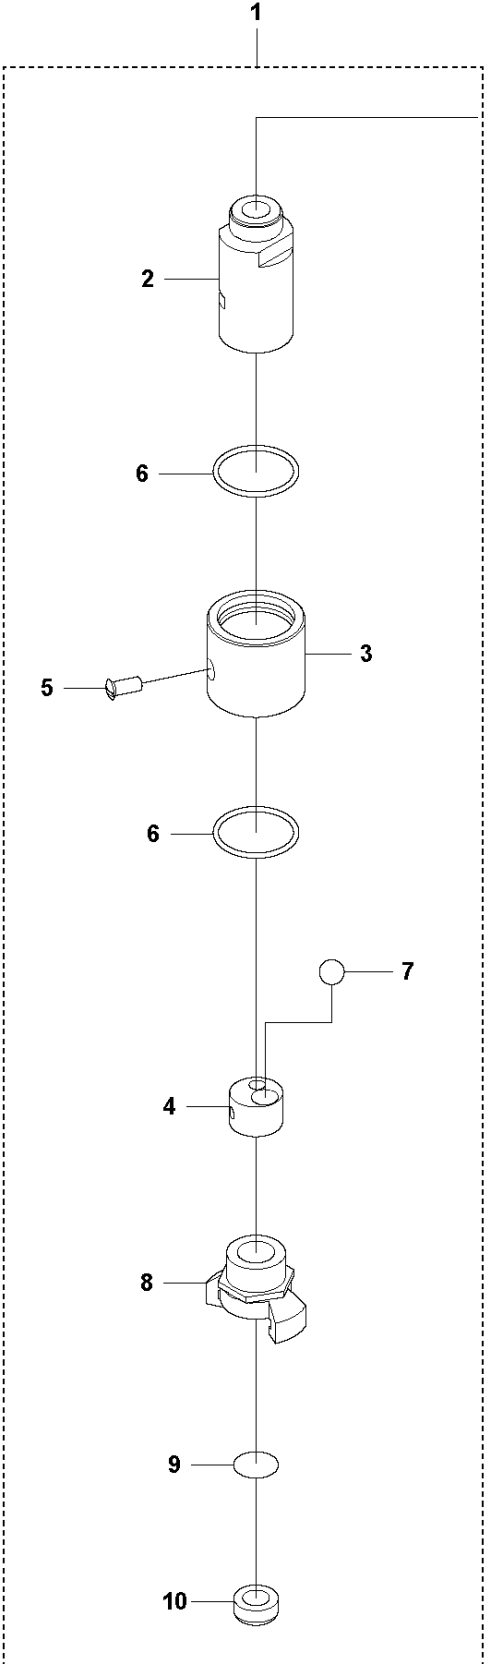

SPARE PARTS LIST

POKERS

PV 67, 967859405, 2019-09

A PV 67
PRODUCT COMPLETE

PRODUCT COMPLETE

PV 67, 967859405, 2019-09

| Ref | Part No | Description | Remark | QTY KIT |
|-----|--------------|--------------------|------------------------|---------|
| 1 | 594 78 98-01 | CAP | | 1 |
| 2 | 594 26 74-01 | O-RING | 50.52x1.78 NBR 70shore | 2 |
| 3 | 594 78 99-01 | FLANGE | | 1 |
| 4 | 595 16 85-01 | ROTOR | | 1 |
| 5 | 594 27 54-01 | DISC | | 1 |
| 6 | 595 16 86-01 | TUBE | | 1 |
| 7 | 594 79 17-01 | FLANGE | | 1 |
| 8 | 594 25 58-01 | NOZZLE | | 1 |
| 9 | 595 14 85-01 | HOLDER | | 1 |
| 10 | 594 27 93-01 | CLAMP | | 2 |
| 11 | 594 25 47-01 | SLEEVE | | 1 |
| 12 | 594 25 48-02 | HOSE | 2.1 meters | 1 |
| 13 | 594 25 54-02 | HOSE | 2 m | 1 |
| 14 | 594 28 54-01 | CLAMP | | 1 |
| 15 | 594 40 07-01 | NIPPLE | | 1 |
| 16 | 594 40 08-01 | NIPPLE | | 1 |
| 17 | 594 28 81-01 | PIN | 5x10 ISO8745 | 2 |
| 18 | 594 52 76-01 | O-RING | 15.1x2.7 NBR 70 shore | 1 |
| 19 | 595 14 14-01 | RIVET | | 2 |
| 24 | 595 46 15-01 | LUBRICATION NIPPLE | Lubricator, optional | 1 |
| 25 | 594 28 00-01 | HANDLE | Quick coupling | 1 |

B PV 67
QUICK COUPLING W/ BALL-STOP VALVE

QUICK COUPLING W/ BALL-STOP VALVE

PV 67, 967859405, 2019-09

| Ref | Part No | Description | Remark | QTY KIT | |
|-----|--------------|-------------|-----------------------------------|---------|---|
| 1 | 594 28 00-01 | HANDLE | Quick coupling w/ ball-stop valve | 1 | 1 |
| 2 | 594 28 01-01 | BODY | | 1 | 1 |
| 3 | 594 79 12-01 | BUSHING | | 1 | 1 |
| 4 | 594 28 02-01 | UNIT | | 1 | 1 |
| 5 | 594 28 03-01 | SCREW | | 1 | 1 |
| 6 | 594 28 05-01 | O-RING | 42.3x3 NBR 70 shore | 2 | 1 |
| 7 | 594 28 04-01 | BALL | | 1 | 1 |
| 8 | 594 25 53-01 | COUPLING | | 1 | 1 |
| 9 | 594 25 37-01 | FILTER | | 1 | 1 |
| 10 | 594 25 39-01 | SEAL | | 1 | 1 |