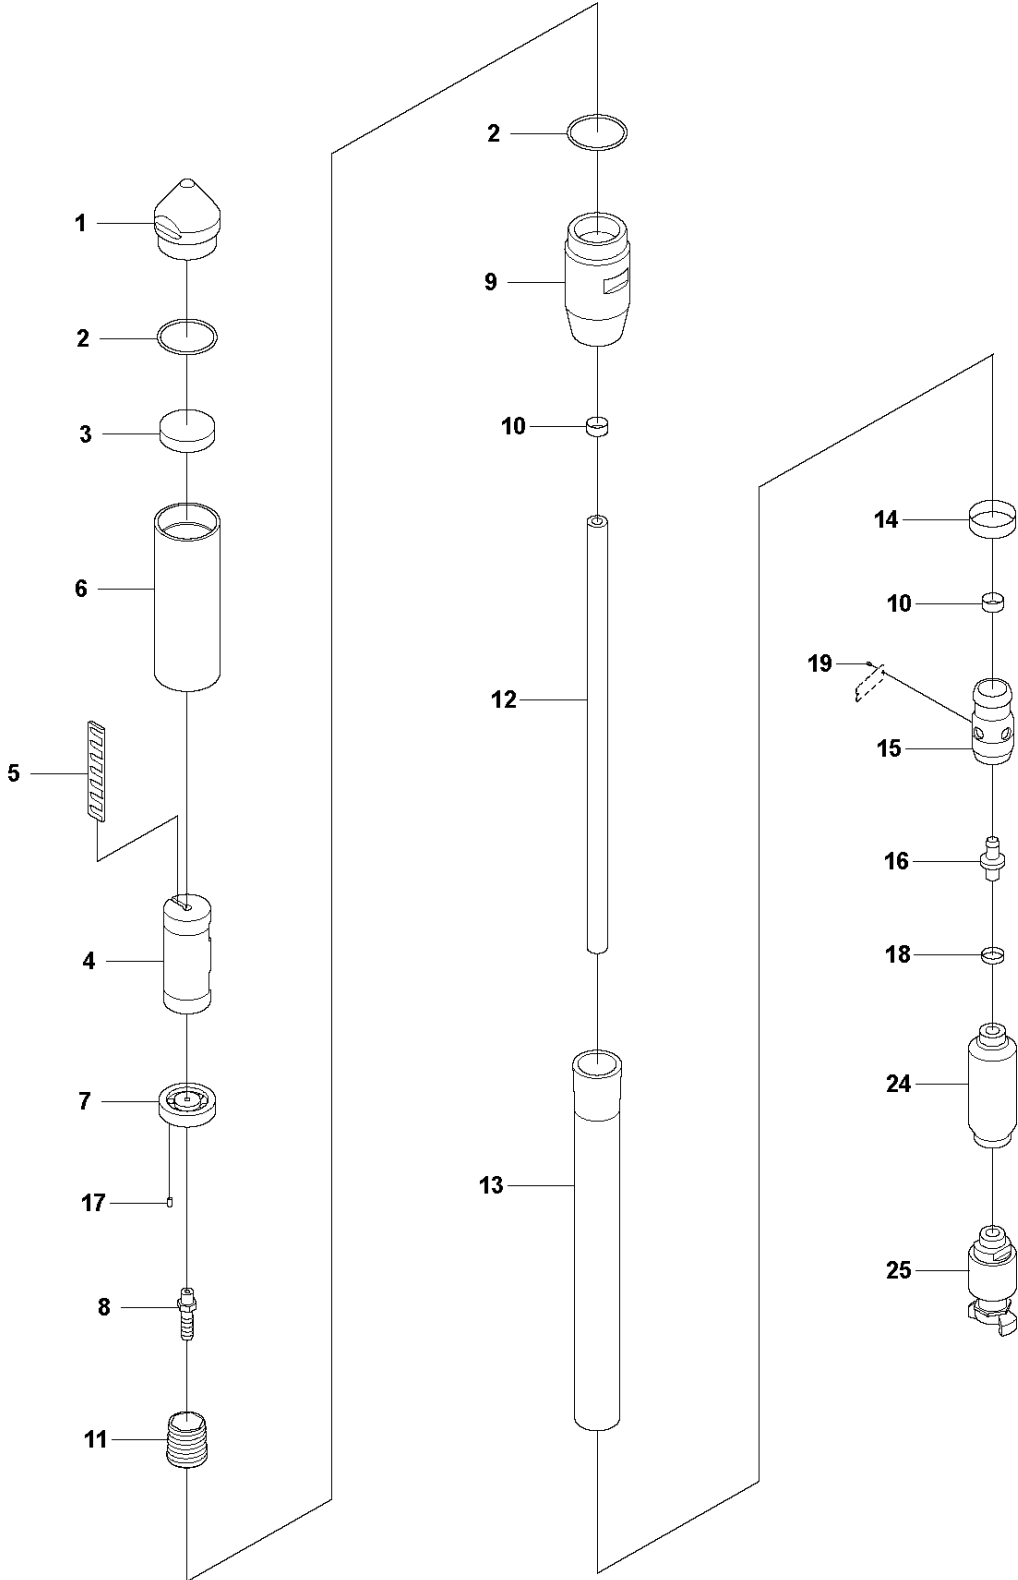

SPARE PARTS LIST

POKERS

PV 67, 967859405, 2019-09

A PV 67
PRODUCT COMPLETE

PRODUCT COMPLETE

PV 67, 967859405, 2019-09

| Ref | Part No | Description | Remark | QTY KIT |
|-----|--------------|--------------------|------------------------|---------|
| 1 | 594 78 98-01 | CAP | | 1 |
| 2 | 594 26 74-01 | O-RING | 50.52x1.78 NBR 70shore | 2 |
| 3 | 594 78 99-01 | FLANGE | | 1 |
| 4 | 595 16 85-01 | ROTOR | | 1 |
| 5 | 594 27 54-01 | DISC | | 1 |
| 6 | 595 16 86-01 | TUBE | | 1 |
| 7 | 594 79 17-01 | FLANGE | | 1 |
| 8 | 594 25 58-01 | NOZZLE | | 1 |
| 9 | 595 14 85-01 | HOLDER | | 1 |
| 10 | 594 27 93-01 | CLAMP | | 2 |
| 11 | 594 25 47-01 | SLEEVE | | 1 |
| 12 | 594 25 48-02 | HOSE | 2.1 meters | 1 |
| 13 | 594 25 54-02 | HOSE | 2 m | 1 |
| 14 | 594 28 54-01 | CLAMP | | 1 |
| 15 | 594 40 07-01 | NIPPLE | | 1 |
| 16 | 594 40 08-01 | NIPPLE | | 1 |
| 17 | 594 28 81-01 | PIN | 5x10 ISO8745 | 2 |
| 18 | 594 52 76-01 | O-RING | 15.1x2.7 NBR 70 shore | 1 |
| 19 | 595 14 14-01 | RIVET | | 2 |
| 24 | 595 46 15-01 | LUBRICATION NIPPLE | Lubricator, optional | 1 |
| 25 | 594 28 00-01 | HANDLE | Quick coupling | 1 |

B PV 67
QUICK COUPLING W/ BALL-STOP VALVE

QUICK COUPLING W/ BALL-STOP VALVE

PV 67, 967859405, 2019-09

| Ref | Part No | Description | Remark | QTY KIT | |
|-----|--------------|-------------|-----------------------------------|---------|---|
| 1 | 594 28 00-01 | HANDLE | Quick coupling w/ ball-stop valve | 1 | 1 |
| 2 | 594 28 01-01 | BODY | | 1 | 1 |
| 3 | 594 79 12-01 | BUSHING | | 1 | 1 |
| 4 | 594 28 02-01 | UNIT | | 1 | 1 |
| 5 | 594 28 03-01 | SCREW | | 1 | 1 |
| 6 | 594 28 05-01 | O-RING | 42.3x3 NBR 70 shore | 2 | 1 |
| 7 | 594 28 04-01 | BALL | | 1 | 1 |
| 8 | 594 25 53-01 | COUPLING | | 1 | 1 |
| 9 | 594 25 37-01 | FILTER | | 1 | 1 |
| 10 | 594 25 39-01 | SEAL | | 1 | 1 |