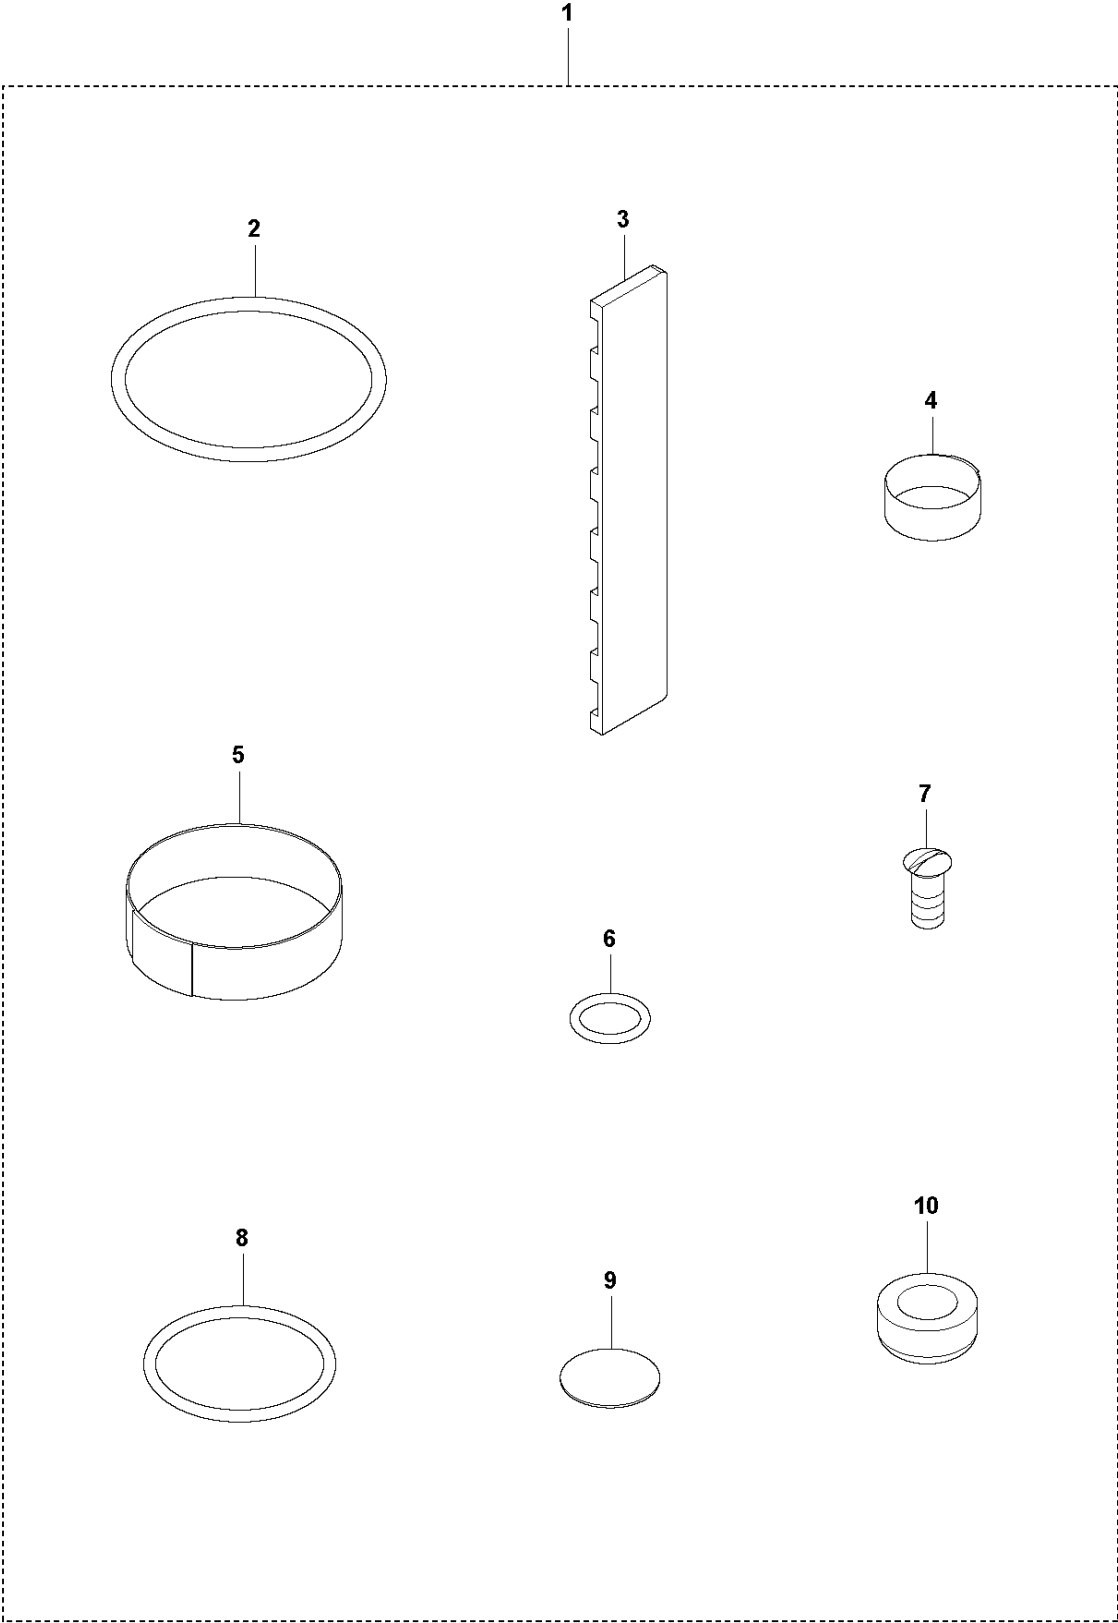

B PV 67
QUICK COUPLING W/ BALL-STOP VALVE

QUICK COUPLING W/ BALL-STOP VALVE

PV 67, 967859405, 2019-09

| Ref | Part No | Description | Remark | QTY KIT | |
|-----|--------------|-------------|-----------------------------------|---------|---|
| 1 | 594 28 00-01 | HANDLE | Quick coupling w/ ball-stop valve | 1 | 1 |
| 2 | 594 28 01-01 | BODY | | 1 | 1 |
| 3 | 594 79 12-01 | BUSHING | | 1 | 1 |
| 4 | 594 28 02-01 | UNIT | | 1 | 1 |
| 5 | 594 28 03-01 | SCREW | | 1 | 1 |
| 6 | 594 28 05-01 | O-RING | 42.3x3 NBR 70 shore | 2 | 1 |
| 7 | 594 28 04-01 | BALL | | 1 | 1 |
| 8 | 594 25 53-01 | COUPLING | | 1 | 1 |
| 9 | 594 25 37-01 | FILTER | | 1 | 1 |
| 10 | 594 25 39-01 | SEAL | | 1 | 1 |

C PV 67
LUBRICATOR

LUBRICATOR

PV 67, 967859405, 2019-09

| Ref | Part No | Description | Remark | QTY KIT | |
|-----|--------------|--------------------|------------------------|---------|---|
| 1 | 595 46 15-01 | LUBRICATION NIPPLE | Lubricator, complete | 1 | |
| 2 | 595 16 92-01 | WASHER | | 1 | 1 |
| 3 | 595 16 91-01 | BODY | | 1 | 1 |
| 4 | 595 16 90-01 | HOLDER | | 1 | 1 |
| 5 | 594 81 93-01 | WASHER | | 1 | 1 |
| 6 | 594 25 76-01 | SCREW | | 1 | 1 |
| 7 | 595 14 60-01 | RING | | 8 | 1 |
| 8 | 595 15 14-01 | TUBE | | 1 | 1 |
| 9 | 594 79 51-01 | WIRE | | 2 | 1 |
| 10 | 598 64 71-01 | O-RING | 9.25x1.78 NBR 70 shore | 1 | 1 |

D PV 67
SERVICE KIT

SERVICE KIT

PV 67, 967859405, 2019-09

| Ref | Part No | Description | Remark | QTY KIT | |
|-----|--------------|-------------|------------------------|---------|---|
| 2 | 594 26 74-01 | O-RING | 50.52x1.78 NBR 70shore | 2 | 1 |
| 1 | 594 37 00-01 | SERVICE KIT | | 1 | |
| 3 | 594 27 54-01 | DISC | | 1 | 1 |
| 4 | 594 27 93-01 | CLAMP | | 2 | 1 |
| 5 | 594 28 54-01 | CLAMP | | 1 | 1 |
| 6 | 594 52 76-01 | O-RING | 15.1x2.7 NBR 70 shore | 1 | 1 |
| 7 | 594 28 03-01 | SCREW | | 1 | 1 |
| 8 | 594 28 05-01 | O-RING | 42.3x3 NBR 70 shore | 2 | 1 |
| 9 | 594 25 37-01 | FILTER | | 1 | 1 |
| 10 | 594 25 39-01 | SEAL | | 1 | 1 |