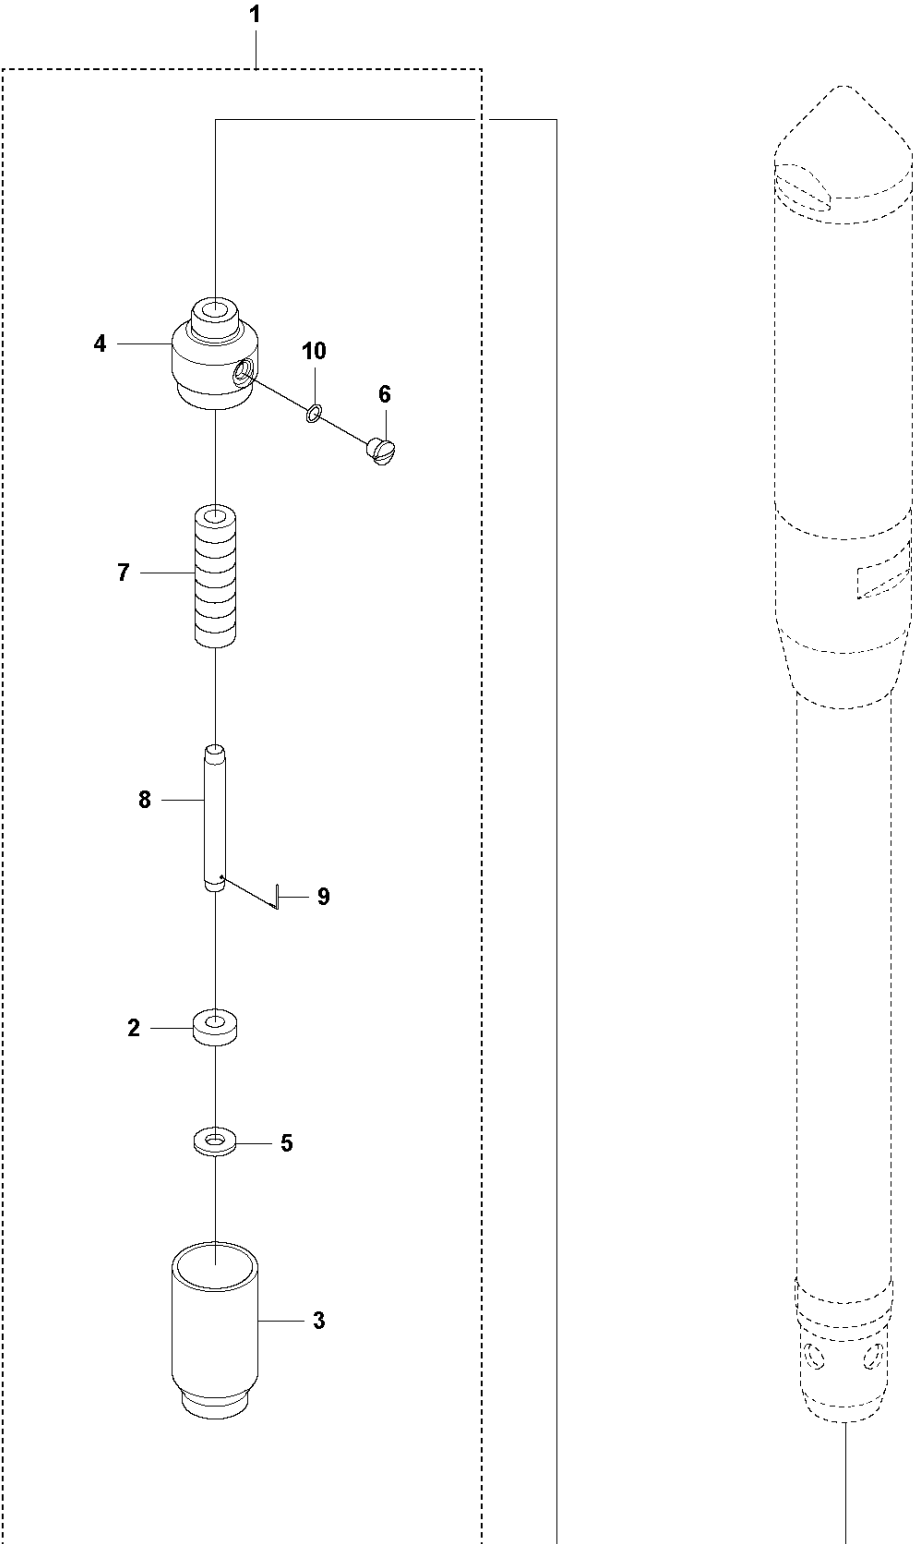

B PV 67
QUICK COUPLING W/ BALL-STOP VALVE

QUICK COUPLING W/ BALL-STOP VALVE

PV 67, 967859405, 2019-09

| Ref | Part No | Description | Remark | QTY KIT | |
|-----|--------------|-------------|-----------------------------------|---------|---|
| 1 | 594 28 00-01 | HANDLE | Quick coupling w/ ball-stop valve | 1 | 1 |
| 2 | 594 28 01-01 | BODY | | 1 | 1 |
| 3 | 594 79 12-01 | BUSHING | | 1 | 1 |
| 4 | 594 28 02-01 | UNIT | | 1 | 1 |
| 5 | 594 28 03-01 | SCREW | | 1 | 1 |
| 6 | 594 28 05-01 | O-RING | 42.3x3 NBR 70 shore | 2 | 1 |
| 7 | 594 28 04-01 | BALL | | 1 | 1 |
| 8 | 594 25 53-01 | COUPLING | | 1 | 1 |
| 9 | 594 25 37-01 | FILTER | | 1 | 1 |
| 10 | 594 25 39-01 | SEAL | | 1 | 1 |

C PV 67
LUBRICATOR

LUBRICATOR

PV 67, 967859405, 2019-09

| Ref | Part No | Description | Remark | QTY KIT | |
|-----|--------------|--------------------|------------------------|---------|---|
| 1 | 595 46 15-01 | LUBRICATION NIPPLE | Lubricator, complete | 1 | |
| 2 | 595 16 92-01 | WASHER | | 1 | 1 |
| 3 | 595 16 91-01 | BODY | | 1 | 1 |
| 4 | 595 16 90-01 | HOLDER | | 1 | 1 |
| 5 | 594 81 93-01 | WASHER | | 1 | 1 |
| 6 | 594 25 76-01 | SCREW | | 1 | 1 |
| 7 | 595 14 60-01 | RING | | 8 | 1 |
| 8 | 595 15 14-01 | TUBE | | 1 | 1 |
| 9 | 594 79 51-01 | WIRE | | 2 | 1 |
| 10 | 598 64 71-01 | O-RING | 9.25x1.78 NBR 70 shore | 1 | 1 |