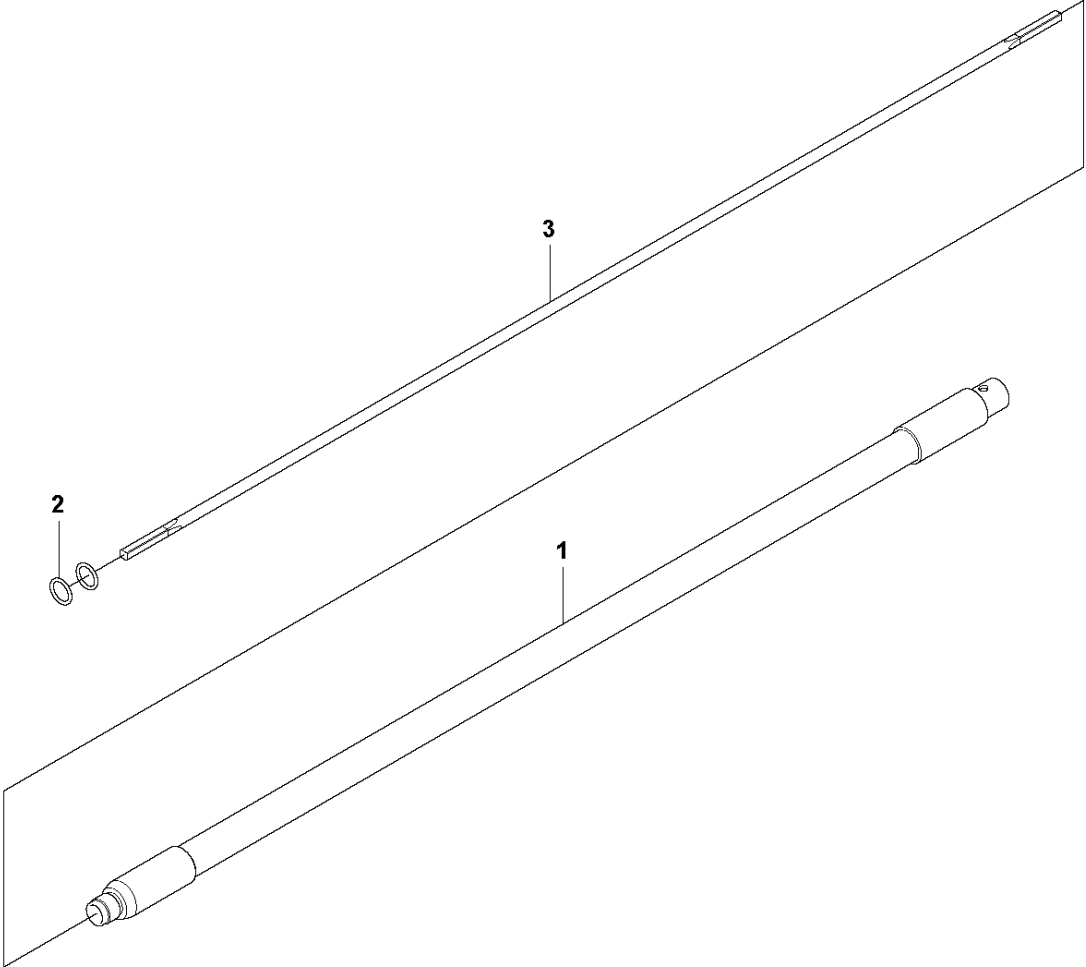

# SPARE PARTS LIST

POKERS

SUPERFLEX 40, 967859505, 2019-08

**A** SUPERFLEX 40  
PRODUCT COMPLETE

Ref	Part No	Description	Remark	QTY KIT
1	598 52 74-04	HOSE	Hose, complete 4 m	1
2	594 50 60-01	SHAFT		1
3	595 04 64-01	O-RING	19.2x3 NBR 70 Shore	1