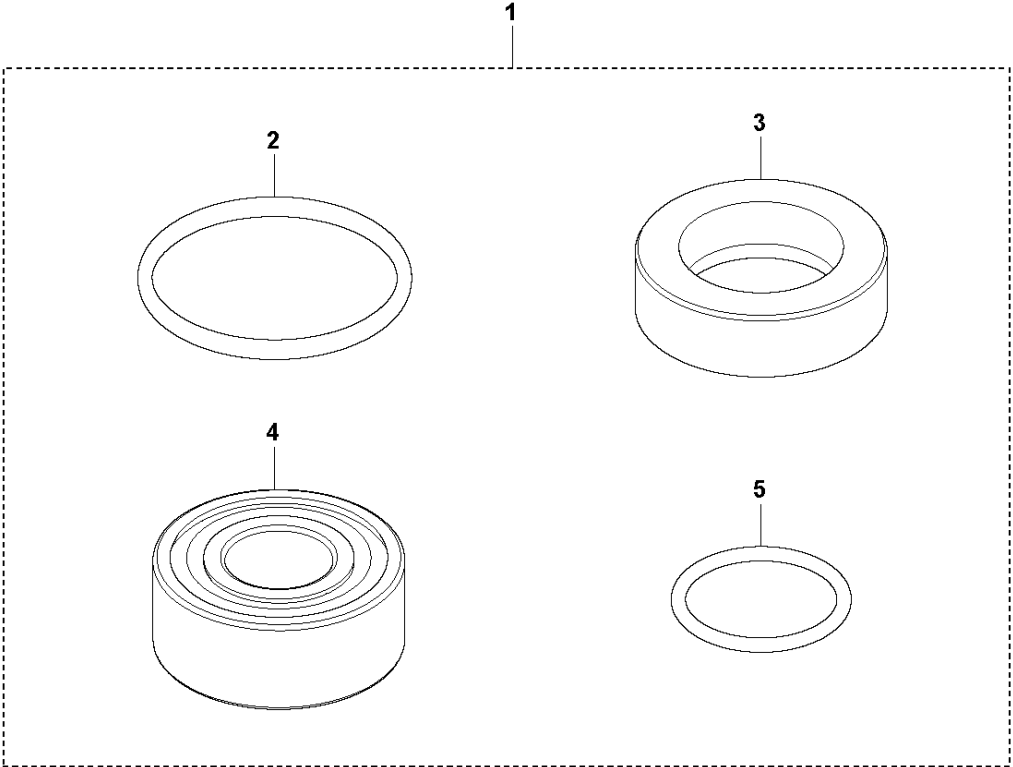

D AA 67
SERVICE KIT

SERVICE KIT

AA 67, 967857601, 967872702, 2019-06

Ref	Part No	Description	Remark	QTY KIT	
1	594 40 49-01	SERVICE KIT		1	
2	595 14 53-01	O-RING	49.5x3 NBR 70 shore	2	1
3	594 40 42-01	RING	28x52x7 DIN3760A	1	1
4	594 40 41-01	BEARING	2304.2RS.TV	1	1
5	594 26 72-01	O-RING		1	1