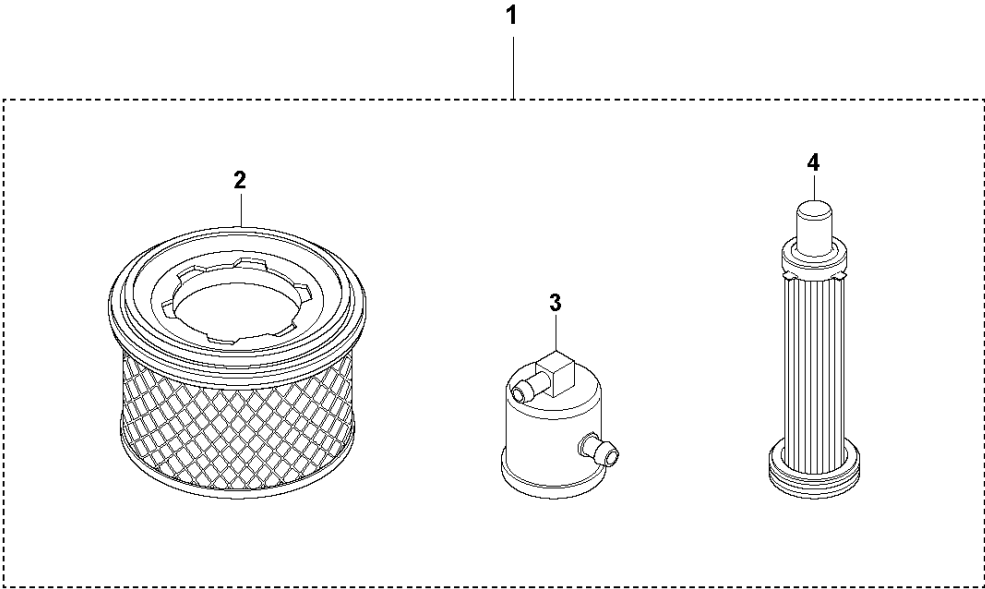

6 MONTHS / EVERY 250 HOURS KIT - LOMBARDINI LG 400, 967855401, 967855402, 967896401, 967896403, 2019-08

Z LG 400
6 MONTHS / 250 HOURS SERVICE KIT LOMBARDINI

6 MONTHS / EVERY 250 HOURS KIT - LOMBARDINI LG 400, 967855401, 967855402, 967896401, 967896403, 2019-08

Ref	Part No	Description	Remark	QTY KIT	
1	595 13 24-01	SERVICE KIT	6 months	1	
2	594 19 74-01	AIR FILTER		1	1
3	594 19 73-01	FUEL FILTER		1	1
4	594 19 75-01	OIL FILTER	Internal	1	1