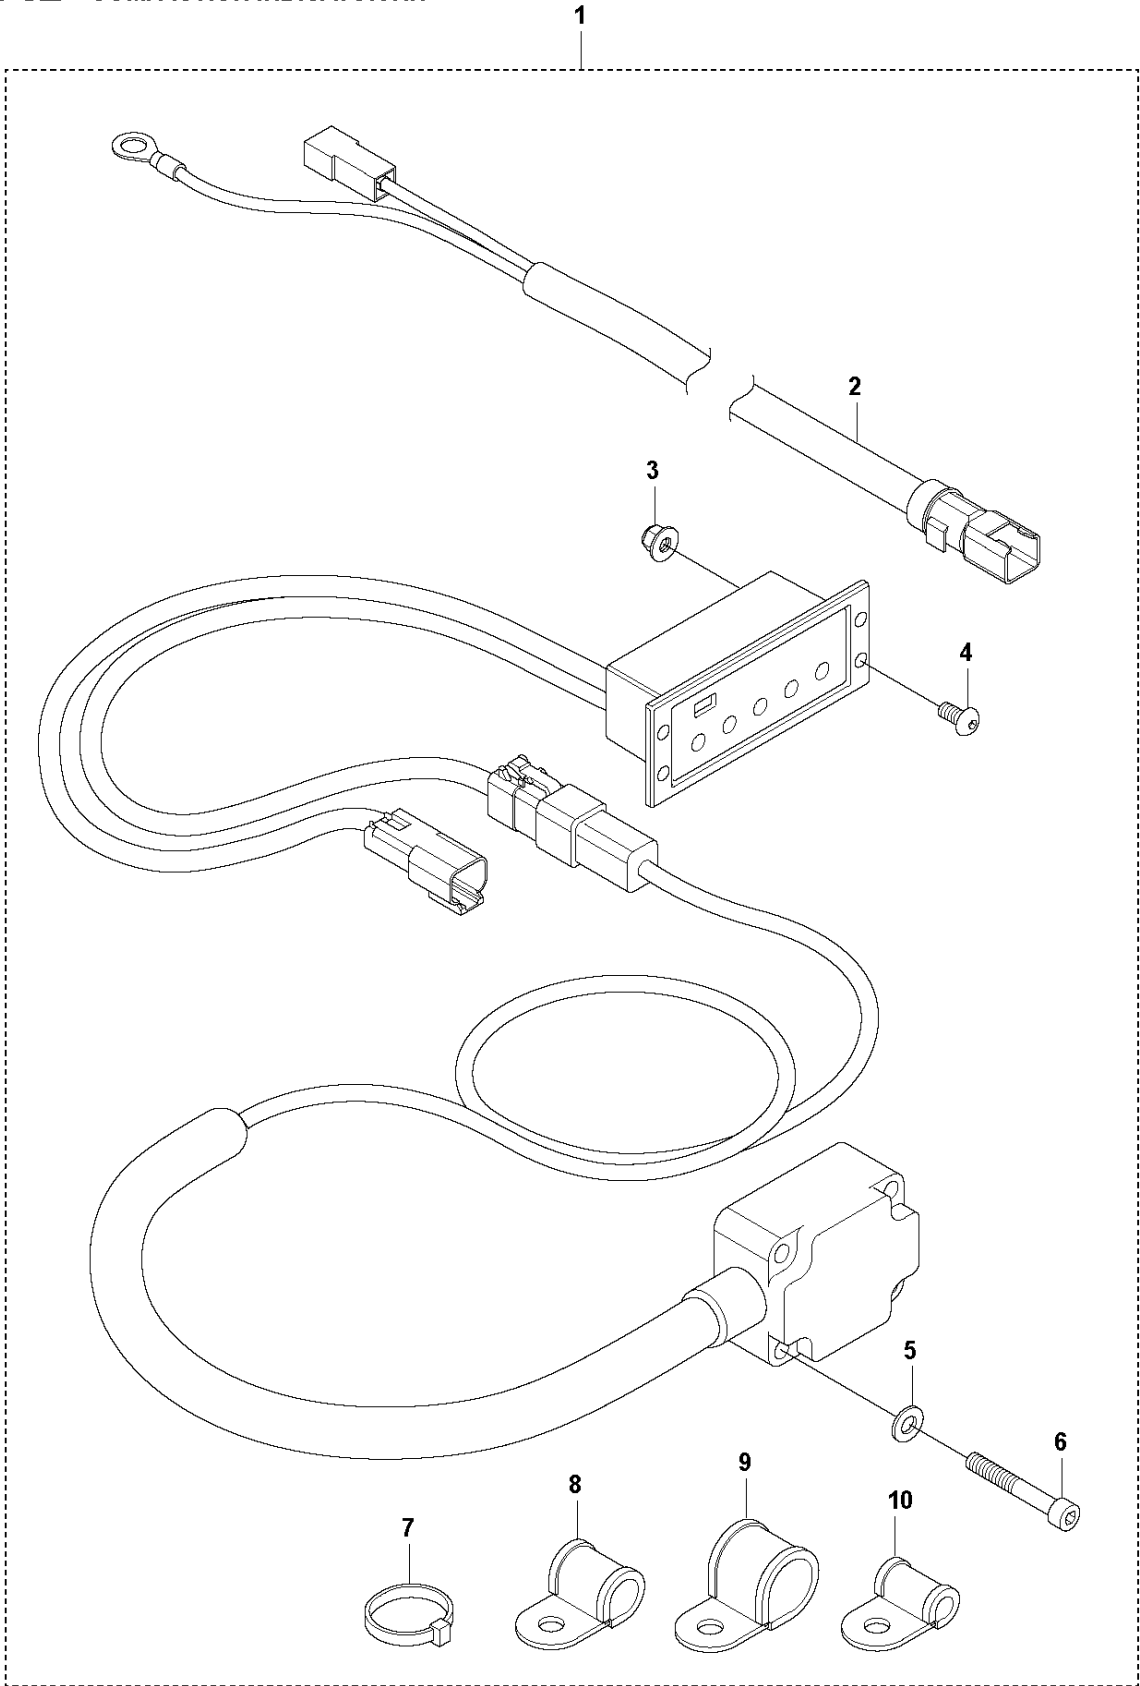

AD LG 400
COMPACTION INDICATOR KIT

COMPACTION INDICATOR KIT LG 400, 967855401, 967855402, 967896401, 967896403, 2019-08

Ref	Part No	Description	Remark	QTY KIT	
1	595 52 66-01	METER	Complete	1	
2	594 64 83-01	HARNESS		1	1
3	595 35 24-01	NUT	flanged M05x0,80, -8, A2K	4	1
4	594 53 57-01	SCREW	M05 x 14, A2-70, Black	4	1
5	595 03 65-01	WASHER		4	1
6	594 12 03-01	SCREW	M6 x 35	4	1
7	594 54 47-01	CABLE		8	1
8	594 12 53-01	PIPE CLAMP	13.0 8.4 20.0	3	1
9	595 29 36-01	CLAMP	20.0 8.4 20.0	1	1
10	598 19 72-01	PIPE CLAMP	08.0 8.4 20.0	3	1