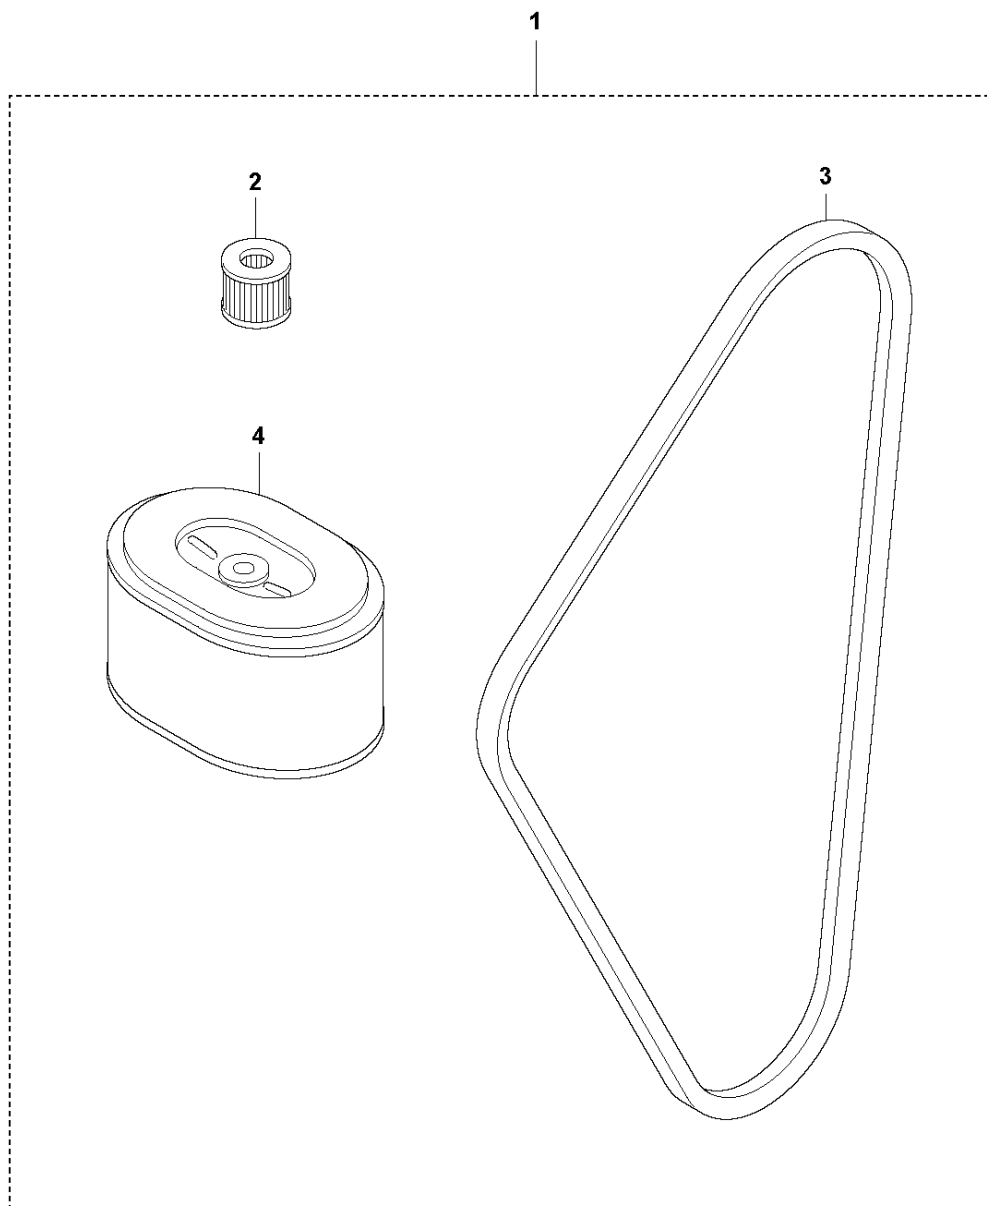

W LG 400
12 MONTHS / 500 HOURS SERVICE KIT - HONDA

12 MONTHS / 500 HOURS SERVICE KIT - HONDA LG 400, 967855401, 967855402, 967896401, 967896403, 2019-08

Ref	Part No	Description	Remark	QTY KIT	
1	595 38 42-01	SERVICE KIT		1	
2	594 44 55-01	AIR FILTER		1	1
3	594 65 13-01	V-BELT		2	1
4	594 19 81-01	AIR FILTER		1	1