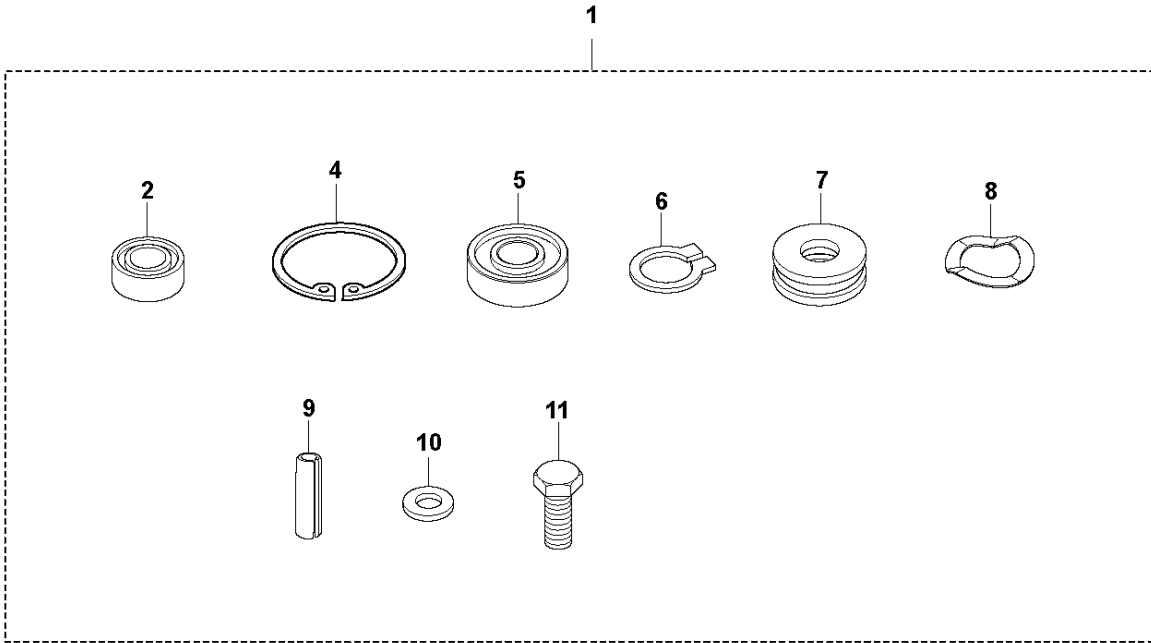

AC LG 400
FORWARD AND REVERSE PISTON REPAIR KIT

FORWARD & REVERSE PISTON REPAIR KIT
967896403, 2019-08

LG 400, 967855401, 967855402, 967896401,

Ref	Part No	Description	Remark	QTY KIT	
1	594 19 66-01	REPAIR KIT		1	
2	594 33 22-01	SEALING		1	1
4	594 26 64-01	RING		1	1
5	594 64 75-01	BALL BEARING		1	1
6	594 26 56-01	RING		1	1
7	594 64 76-01	BALL BEARING		1	1
8	594 64 77-01	SPRING WASHER		1	1
9	595 06 26-01	PIN		1	1
10	595 03 65-01	WASHER		4	1
11	595 10 98-01	SCREW		4	1