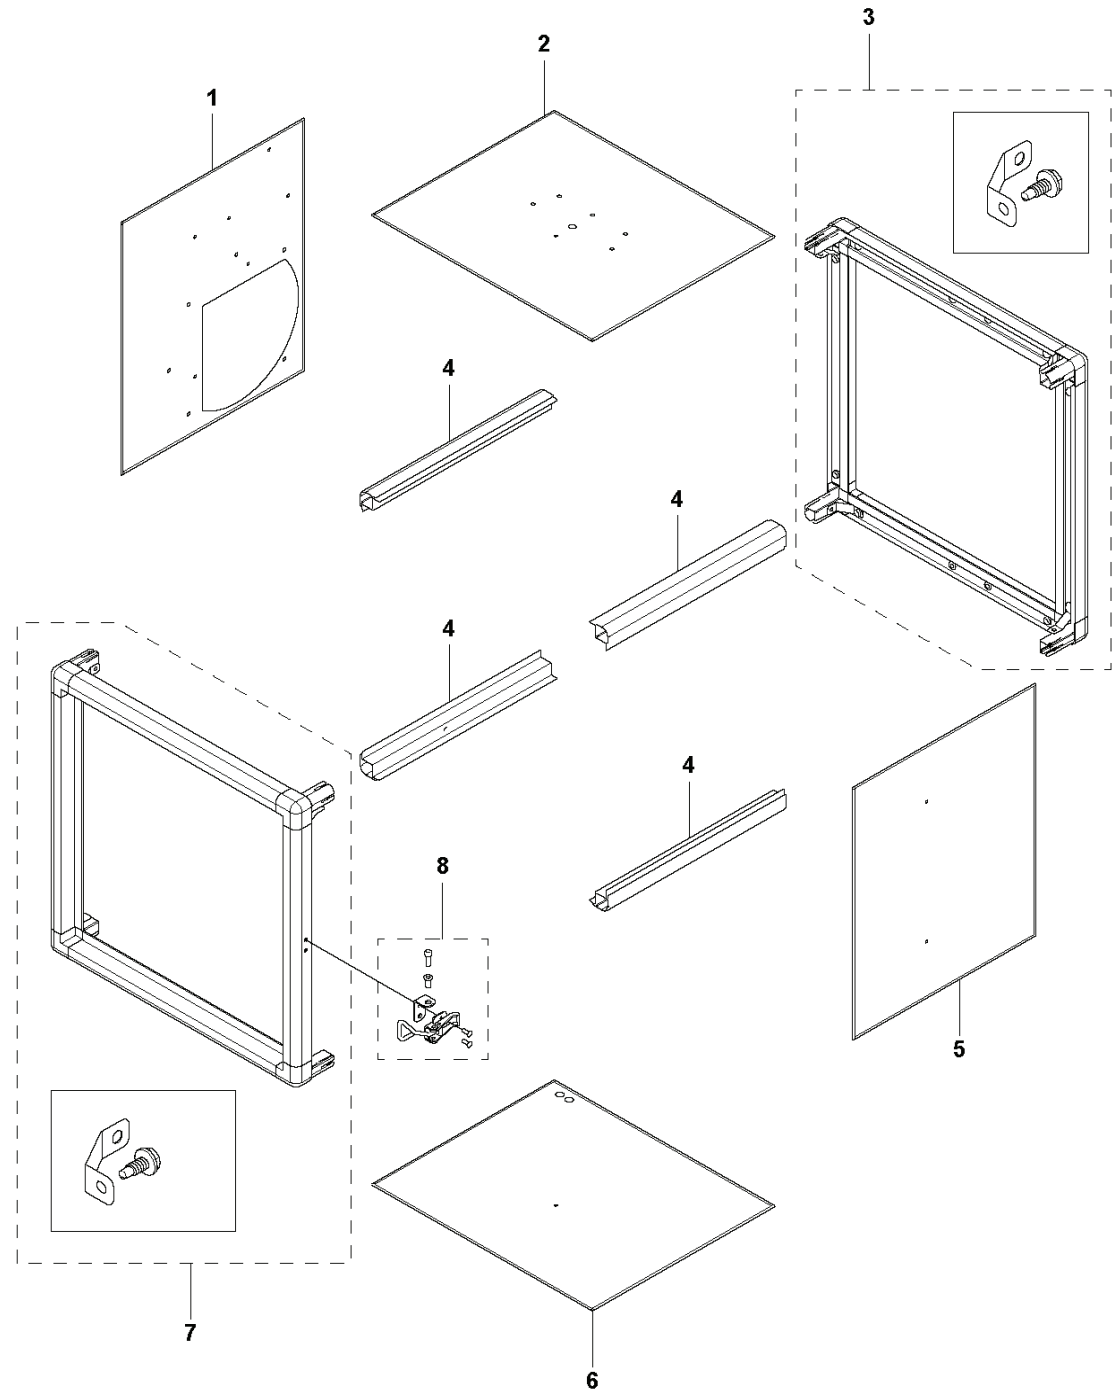

**D** A600  
HOUSING

---

PXM_REF	PXM_PARTNO	DESCRIPTION	PXM_REMARK	QTY.
1	597941102	PLATE KIT	A600	1
1	597941502	PLATE KIT	A1000	1
2	597957202	PLATE KIT		1
3	597379501	FRAME ASSY		1
4	591917401	PROFILE		4
5	597939802	PLATE KIT		1
6	597939902	PLATE KIT		1
7	597957301	FRAME ASSY		1
8	590461201	LATCH		2