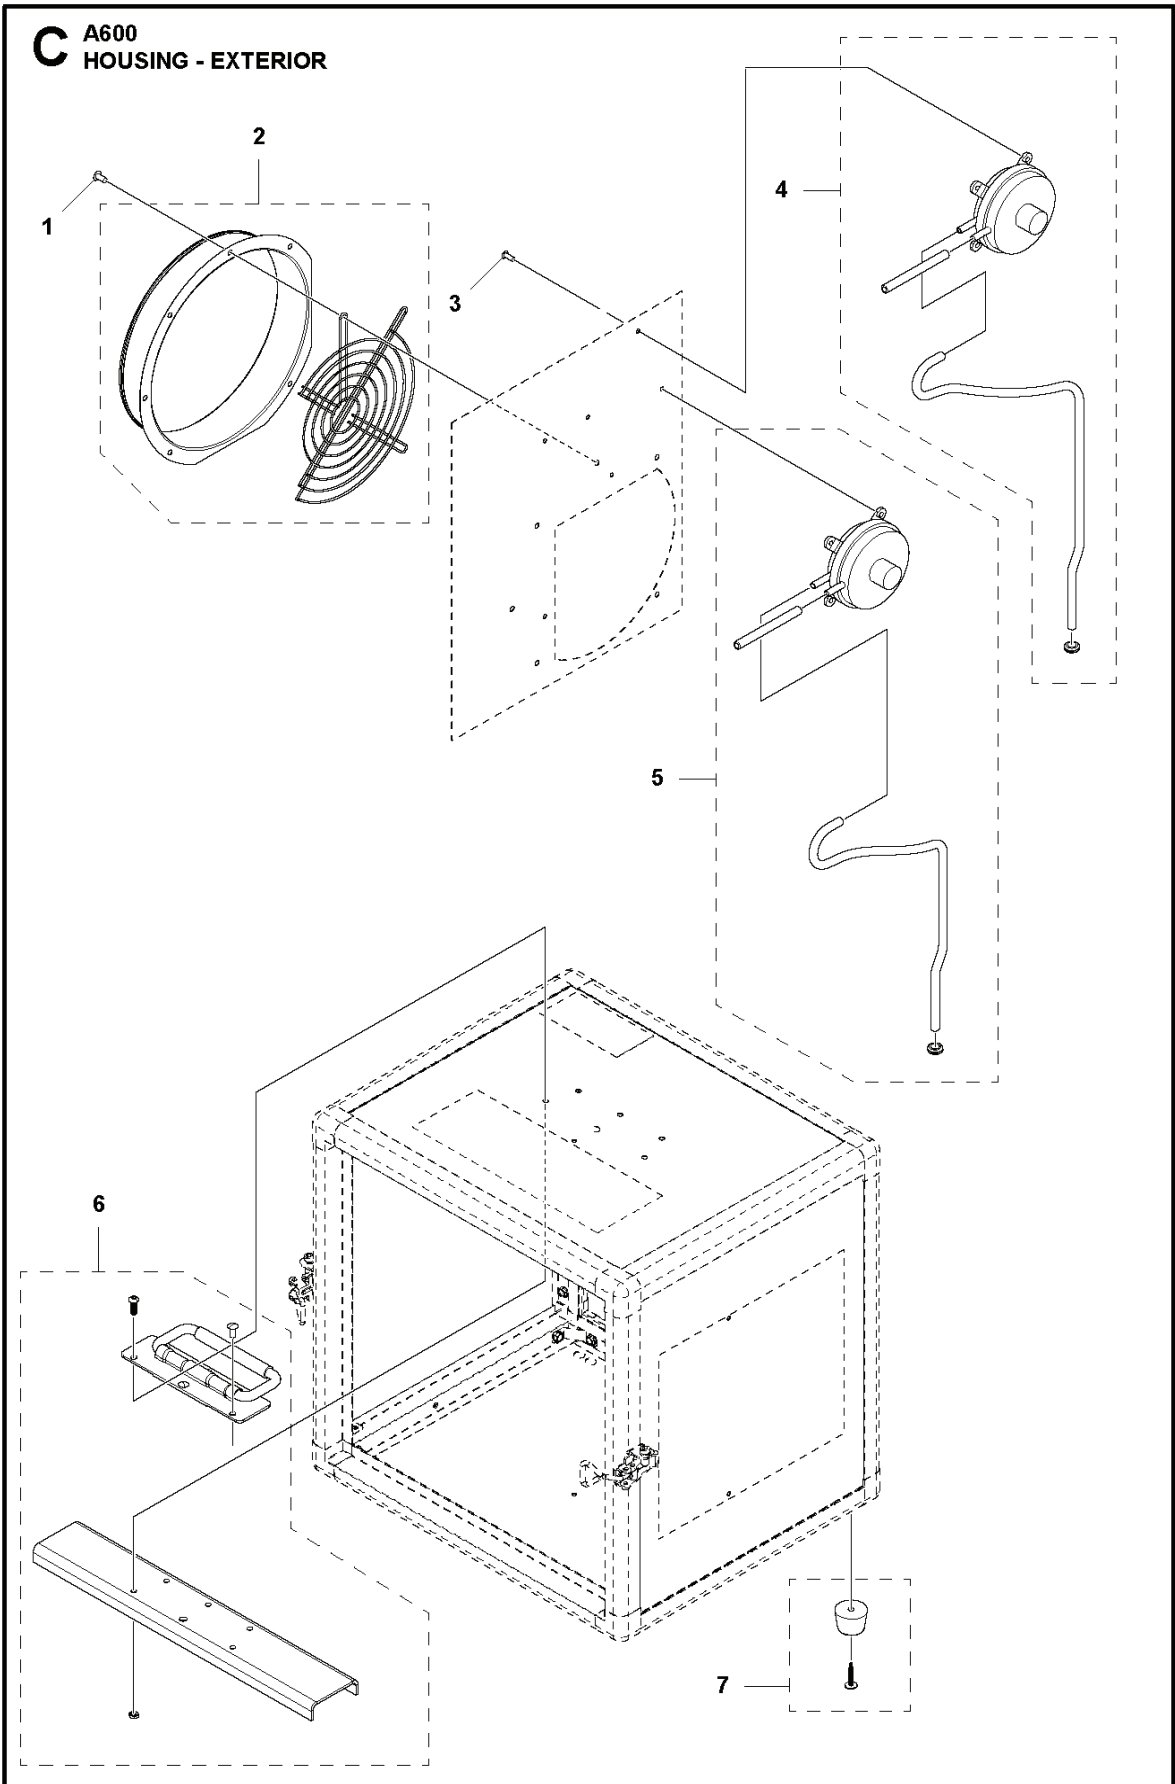

C A600
HOUSING - EXTERIOR

PXM_REF	PXM_PARTNO	DESCRIPTION	PXM_REMARK	QTY.
1	592665801	RIVET		5
2	590461701	EXHAUST	110V	1
2	591235301	OUTLET CHAMBER	230V	1
3	591928701	RIVET		4
4	590461001	SENSOR	Low Pressure (Red lamp)	1
5	590462401	SENSOR	High Pressure (Yellow lamp)	1
6	590461101	HANDLE KIT		1
7	590475101	PAD		4