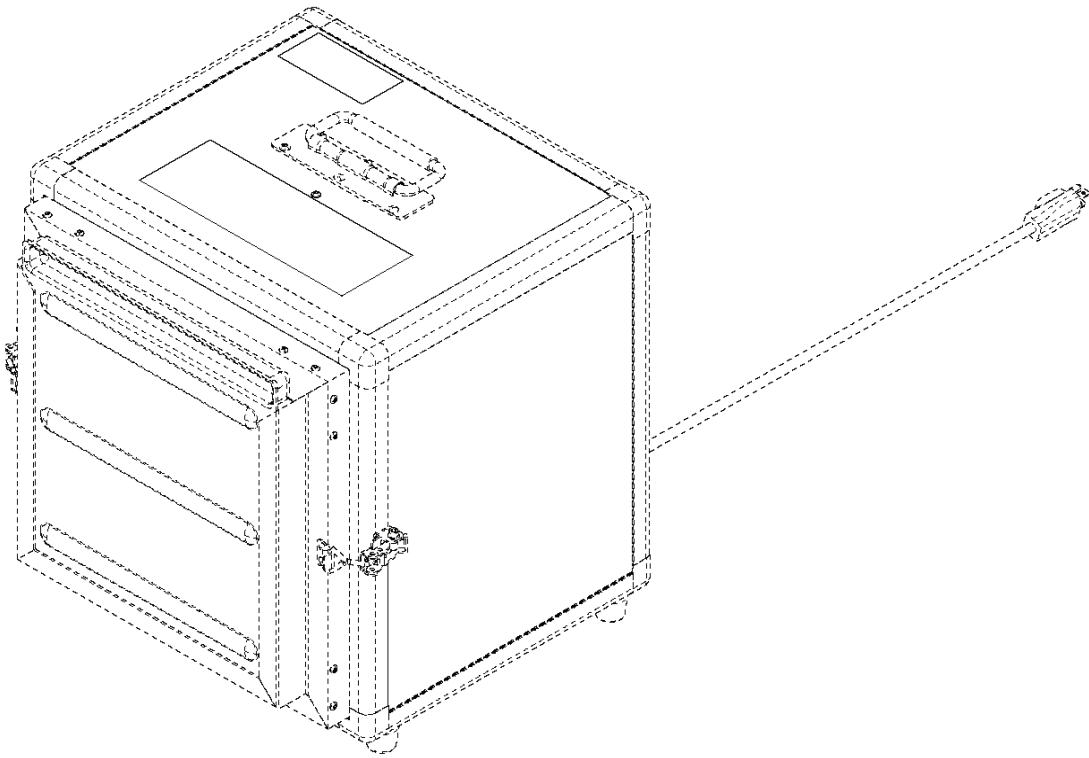

F A600
DECALS

PXM_REF	PXM_PARTNO	DESCRIPTION	PXM_REMARK	QTY.
1	597424001	LABEL		1
2	590749909	DECAL	A600	1
2	590749910	DECAL	A1000	1