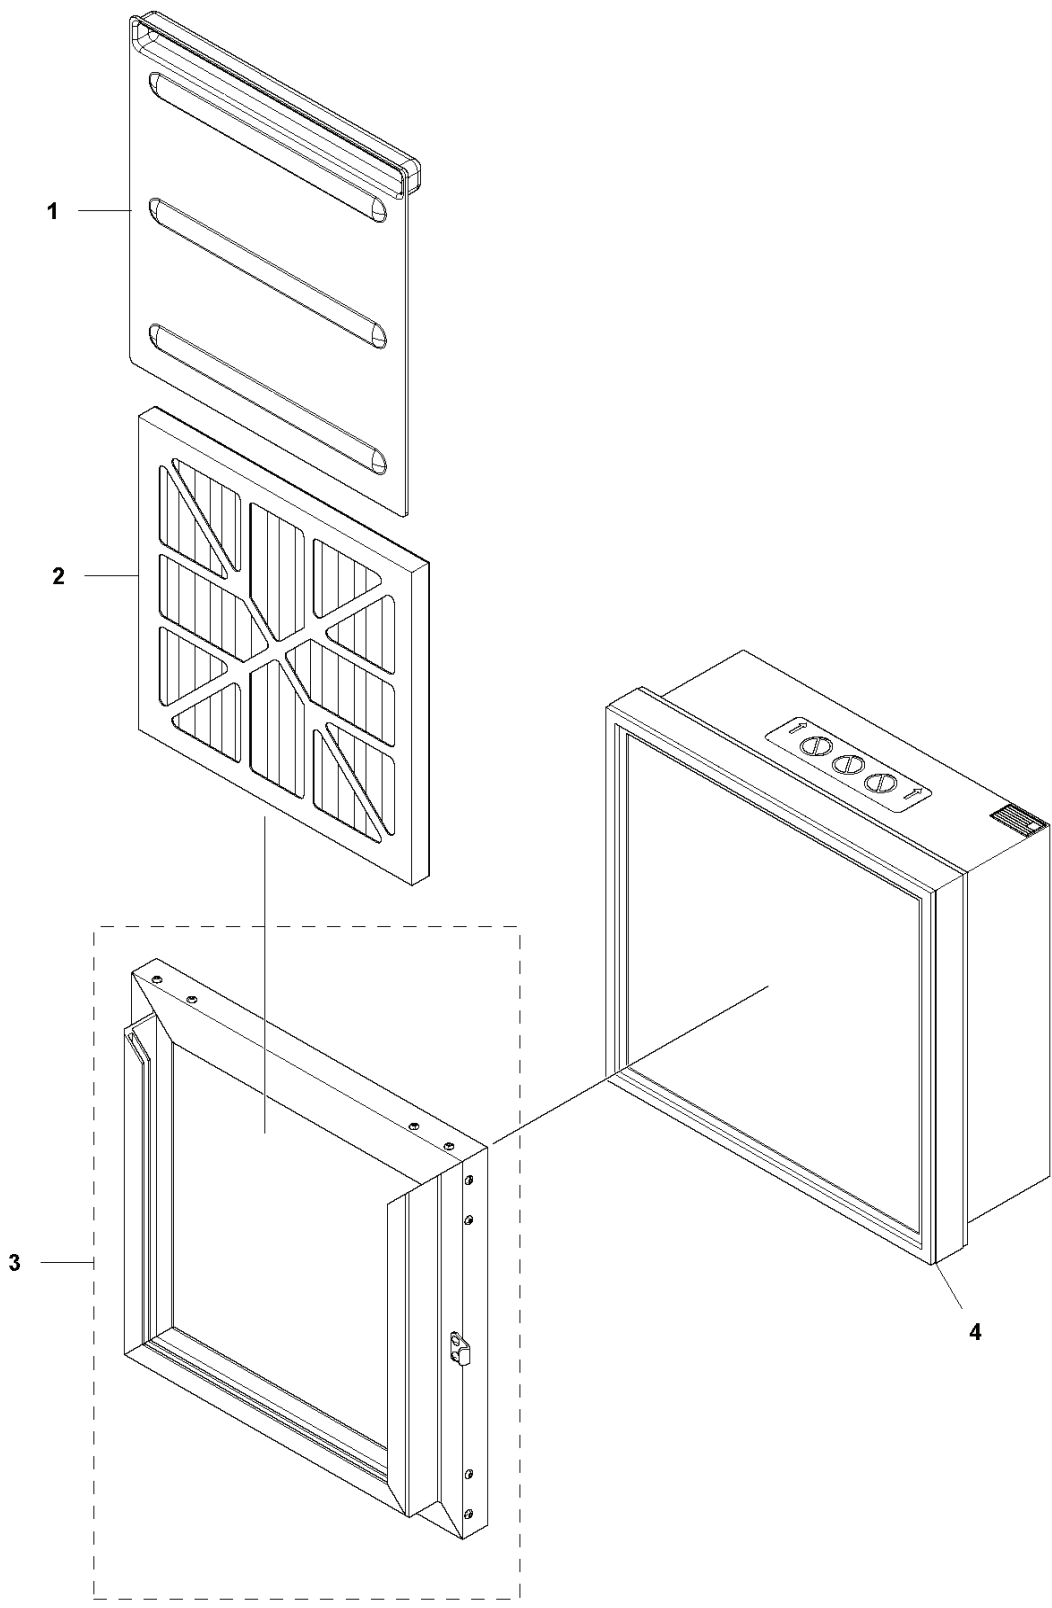

A A600
FILTER

PXM_REF	PXM_PARTNO	DESCRIPTION	PXM_REMARK	QTY.
1	590480802	PROTECTION		1
2	590430001	FILTER	Pre-Filter. 20-pack	1
3	590462601	FRONT COVER	US	1
3	592017001	FILTER	RoW	1
4	590460801	FILTER	HEPA	1