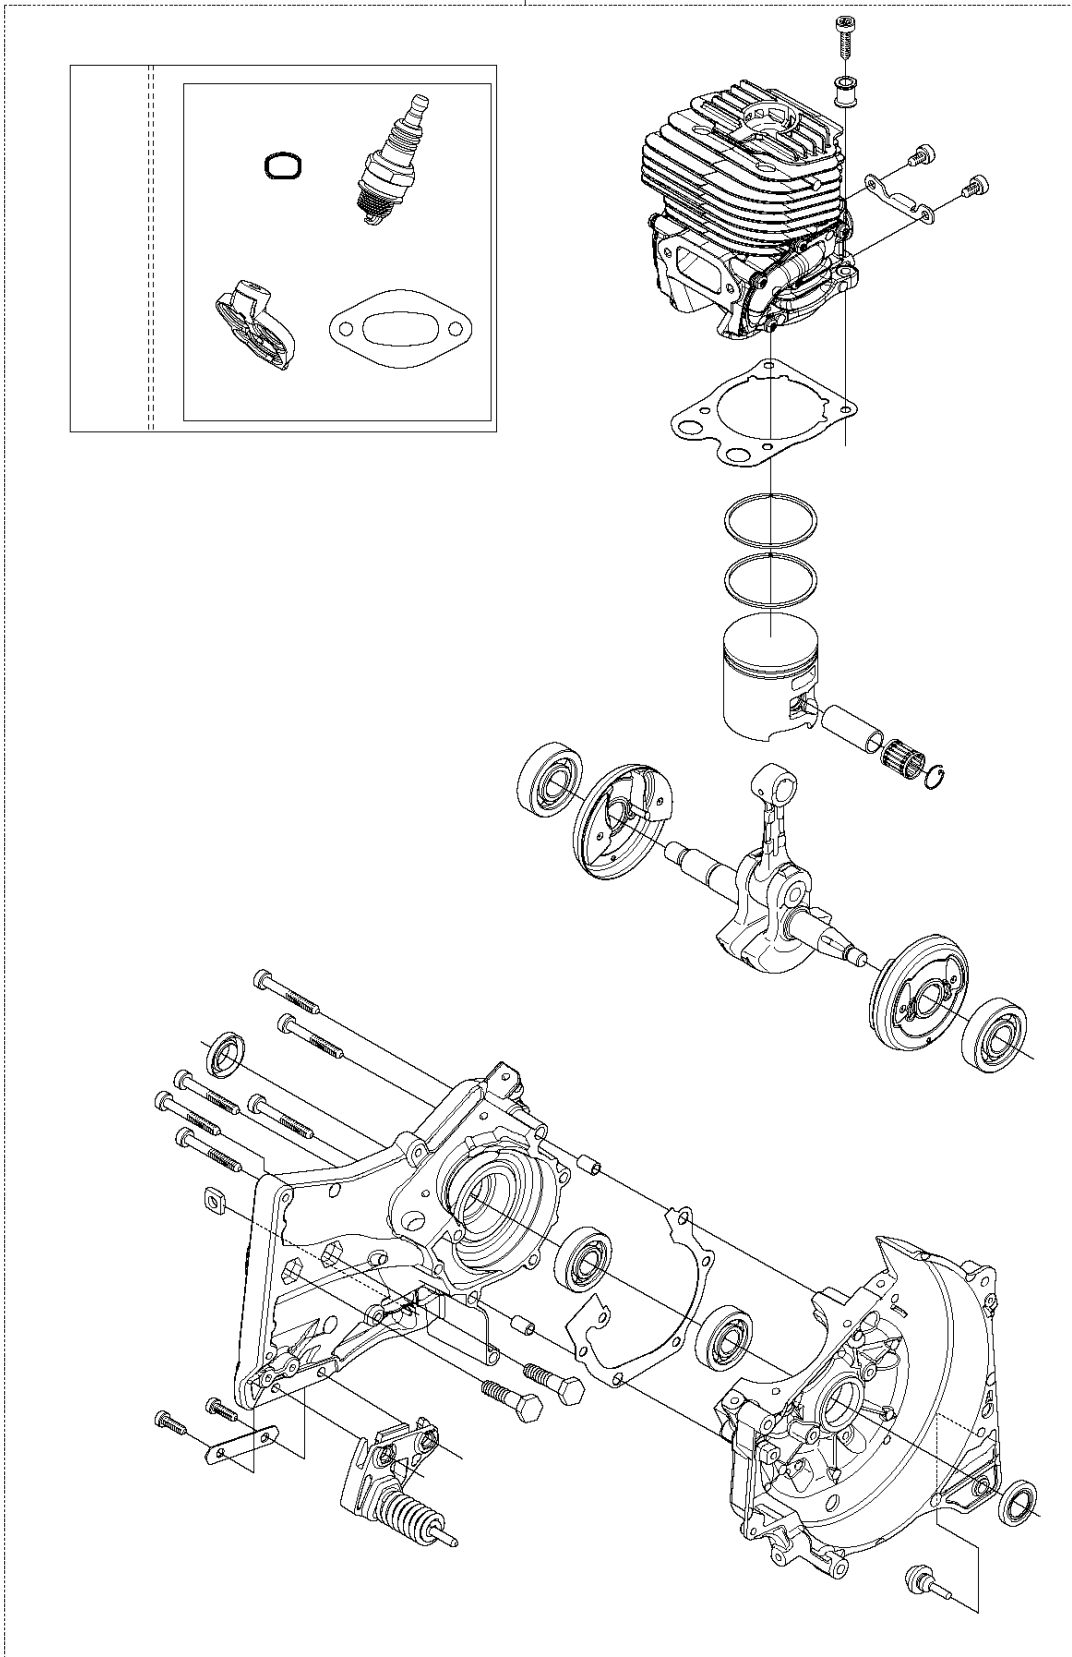

ACCESSORIES

K760 CUT-N-BREAK, 2013-06

Ref	Part No	Description	Remark	QTY KIT
1	544 17 80-02	TOOL		1
2	506 38 26-01	TOOL		1
3	544 17 81-01	PULLER		1
4	581 35 74-01	GASKET KIT		1
5	544 21 93-02	INSERT		1
6	503 26 02-04	SEALING RING		2
7	581 28 53-01	GASKET		1
8	506 37 68-03	GASKET		1
9	506 37 67-01	GASKET		1
10	506 37 70-03	GASKET		1
11	506 37 70-02	GASKET		1
12	506 37 69-02	GASKET		1

Q K760 Cut-n-Break
LONGBLOCK

1