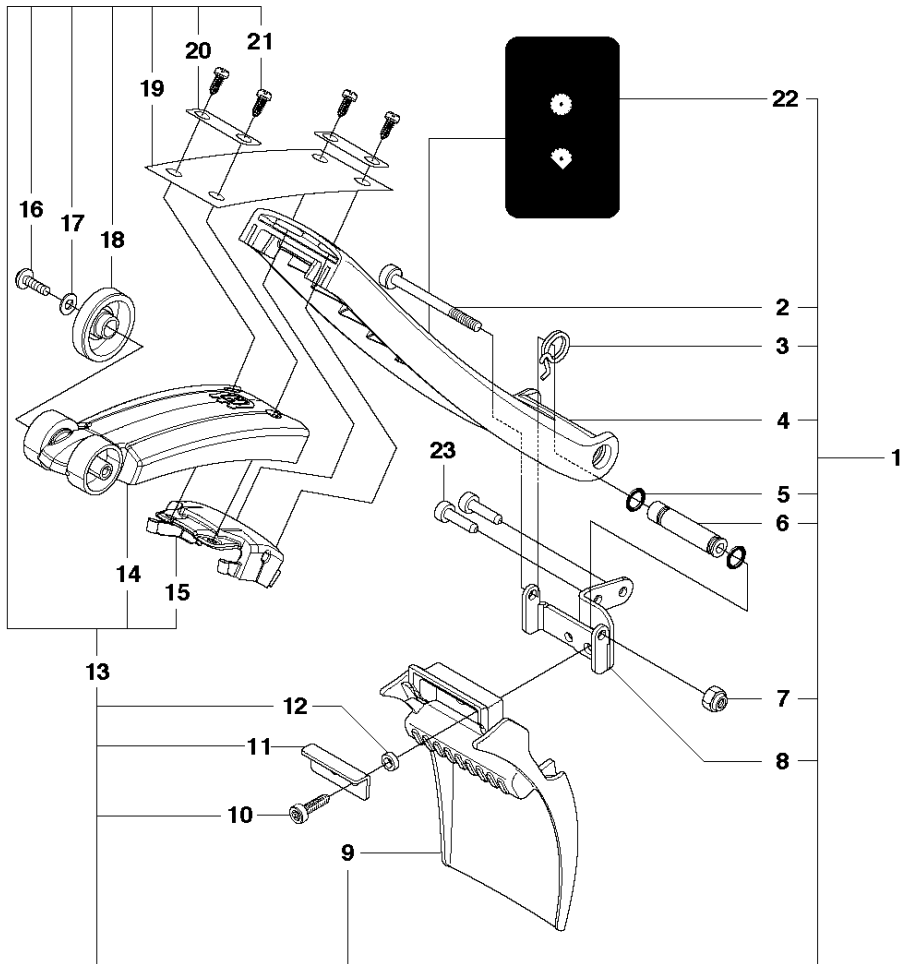

N K760 Cut-n-Break
GROUND SUPPORT

SUPPORT LEGS

K760 CUT-N-BREAK, 2013-06

Ref	Part No	Description	Remark	QTY KIT
1	575 34 85-01	SPRAY GUARD	Incl. 2 - 13, 22	1
2	503 21 53-56	SCREW ITXSCM		1
3	506 40 60-01	SPRING		1
4	506 40 63-02	SPRAY GUARD		1
5	740 42 05-00	O-RING		2
6	506 40 37-01	BUSHING		1
7	732 21 14-01	LOCK NUT		1
8	525 73 98-01	HOLDER		1
9	544 03 21-01	SPRAY GUARD		1
10	503 21 53-16	SCREW ITXSCM		2
11	544 03 22-01	PLATE		1
12	544 03 92-01	BUSHING		2
13	510 05 66-01	SPRAY GUARD	Incl. 14 - 21	1
14	510 00 72-01	SPRAY GUARD		1
15	510 00 73-01	GUIDE		1
16	503 21 46-01	SCREW		2
17	734 48 80-01	WASHER		1
18	506 26 22-02	WHEEL		2
19	510 20 24-01	BAND		1
20	510 20 20-01	WASHER		2
21	503 21 27-16	SCREW CRPANT		4
22	522 03 81-01	DECAL		1
23	503 21 53-20	SCREW ITXSCM		2