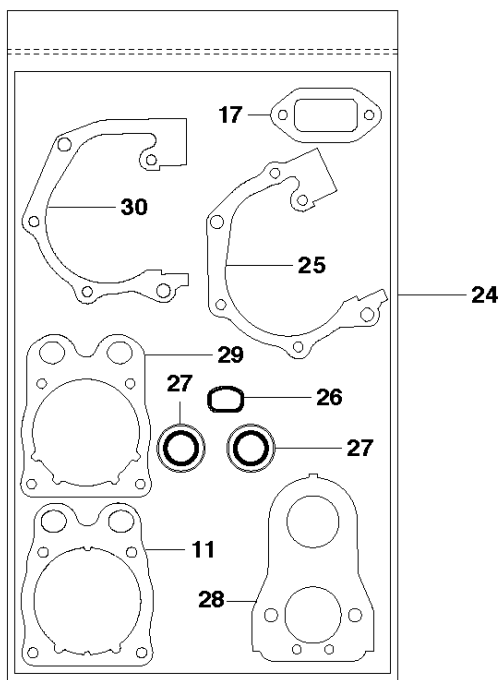

D K760 Cut-n-Break
CYLINDER, PISTON & MUFFLER

CYLINDER, PISTON & MUFFLER

K760 CUT-N-BREAK, 2013-06

Ref	Part No	Description	Remark	QTY KIT
1	505 42 45-01	ANTIVIBRATION ELEMENT		1
2	544 06 12-01	SCREW ITXSCM		1
3	503 71 53-01	DECOMPRESSION VALVE		1
4	503 55 22-01	PLUG		1
5	503 21 53-40	SCREW ITXSCM		4
6	576 71 76-02	SLEEVE		4
7	581 47 61-01	CYLINDER ASSY	Incl. 8 - 13	1
8	503 21 53-16	SCREW ITXSCM		2
9	506 36 88-01	BRACKET		1
10	574 23 18-01	PLATE		1
11	581 28 53-01	GASKET		1
12	506 37 24-02	PISTON ASSY	Incl. 13 - 15	1
13	577 57 24-01	NEEDLE BEARING		1
14	503 28 90-47	PISTON RING		2
15	737 43 12-00	SNAP RING		2
16	506 37 58-02	COOLING AIR CONDUCTOR		1
17	506 37 69-02	GASKET		1
18	506 36 42-04	MUFFLER ASSY		1
19	503 21 53-40	SCREW ITXSCM		2
20	503 21 53-56	SCREW ITXSCM		1
21	503 21 53-25	SCREW ITXSCM		1
22	503 23 04-02	WASHER		1
23	581 77 48-01	NUT		1
24	581 35 74-01	GASKET KIT	Incl. 11, 17, 25 - 30	1
25	506 37 70-03	GASKET		1
26	544 21 93-02	INSERT		1
27	503 26 02-04	SEALING RING	Blue	2
28	506 37 68-04	GASKET		1
29	506 37 67-01	GASKET		1
30	506 37 70-02	GASKET		1