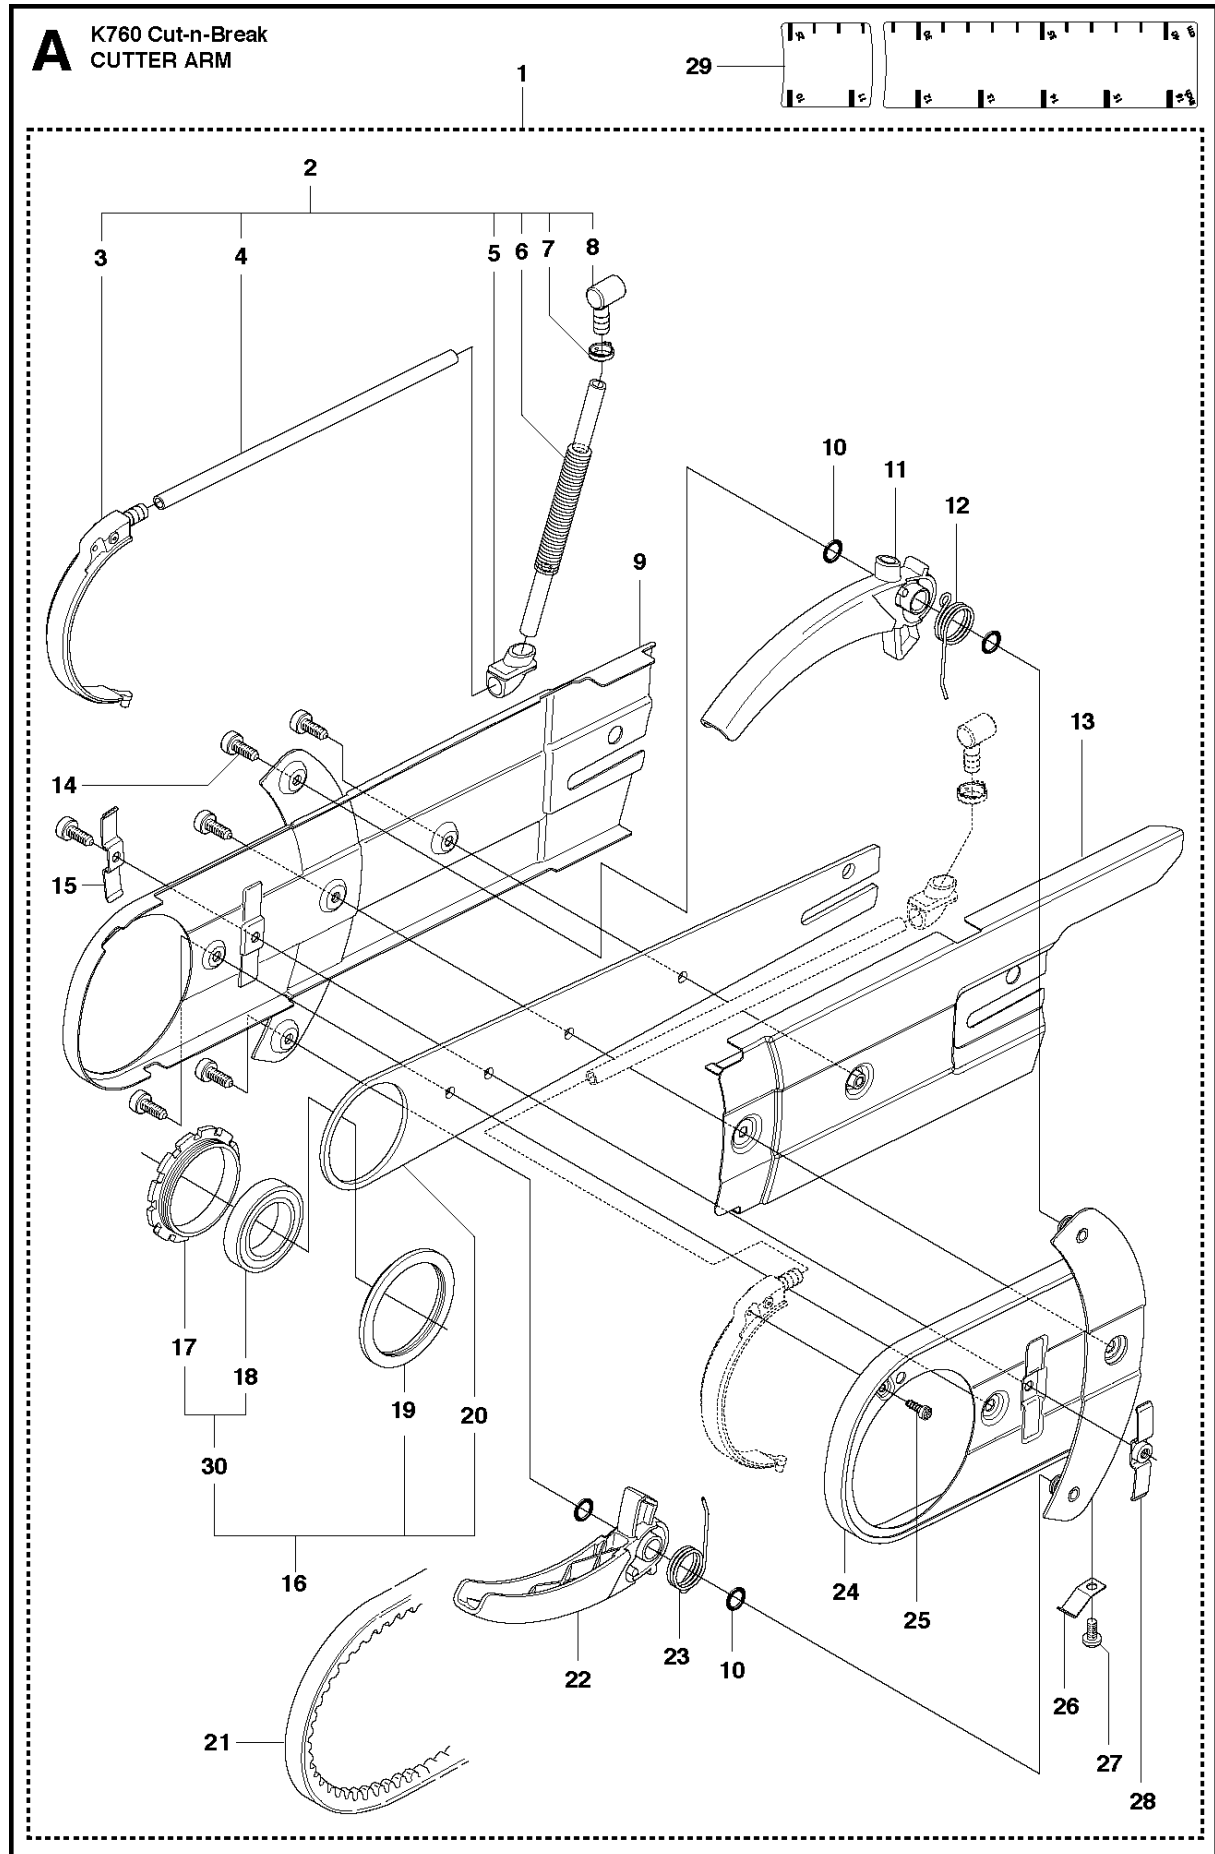

SPARE PARTS LIST

POWER CUTTERS

K760 CUT-N-BREAK, 2013-06

CUTTER ARM

K760 CUT-N-BREAK, 2013-06

Ref	Part No	Description	Remark	QTY KIT
1	575 27 99-01	CUTTER ARM	Incl. 2, 9 - 16, 21 - 28	1
2	544 10 50-04	HOSE	Incl. 3 - 8	1
3	504 87 52-01	SEALING		1
4	544 04 17-01	HOSE		1
5	506 40 57-02	GROMMET		1
6	506 35 27-02	PROTECTIVE SPRING		1
7	506 09 56-05	HOSE CLAMP		1
8	506 40 98-02	NIPPLE		1
9	506 40 55-02	BELT GUARD		1
10	503 26 30-08	O-RING		4
11	506 40 64-03	BLADE GUARD		1
12	506 40 61-01	SPRING		1
13	525 56 45-01	BELT COVER		1
14	503 21 53-10	SCREW ITXSCM		6
15	506 40 56-01	DEFLECTION LIMITER		1
16	544 10 37-03	BAR	Incl. 17 - 20	1
17	506 40 28-02	BEARING CAGE		1
18	544 10 59-01	BEARING		1
19	506 40 29-02	BUSHING		1
20	574 44 76-01	BAR PLATE		1
21	506 37 27-02	BELT		1
22	506 40 65-02	BLADE GUARD		1
23	506 40 61-02	SPRING		1
24	506 40 46-02	WEAR PROTECTION		1
25	503 21 28-10	SCREW CCRPANT		1
26	506 40 51-01	STOP		1
27	724 12 84-01	SCREW CRPANM		1
28	506 40 56-02	DEFLECTION LIMITER		1
29	544 37 44-02	LABEL		1
30	544 10 57-03	BEARING CAGE	Incl. 17-18	1