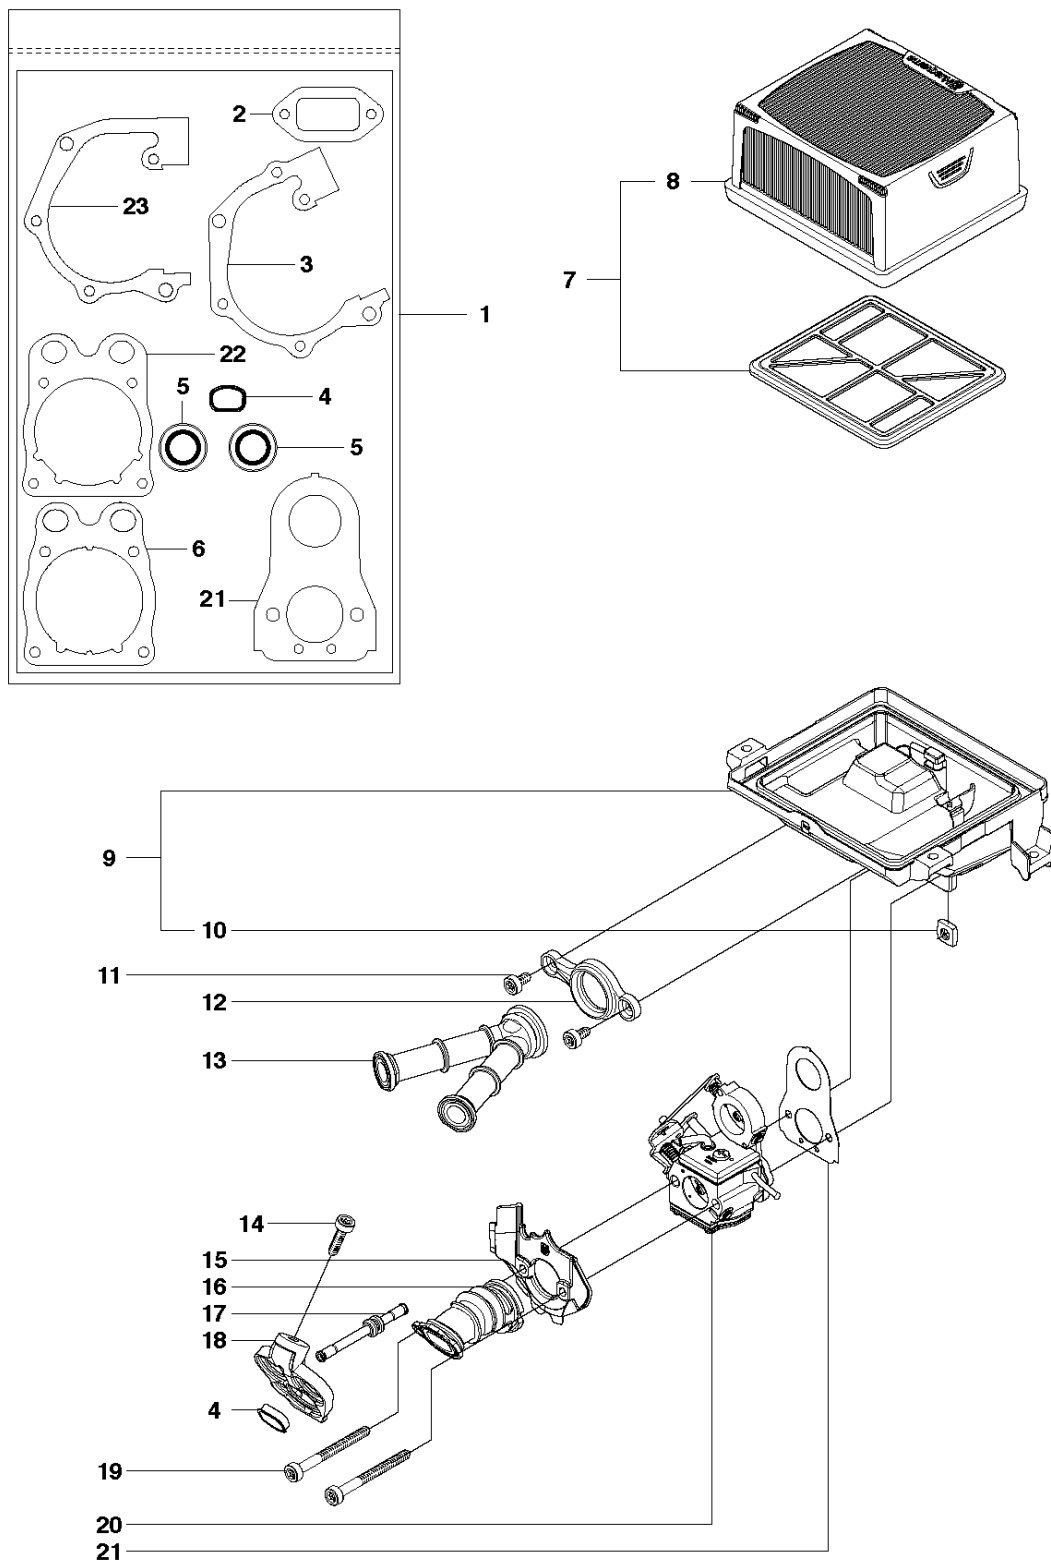

L K760 Cut-n-Break
AIR FILTER

AIR FILTER

K760 CUT-N-BREAK, 2013-06

Ref	Part No	Description	Remark	QTY KIT
1	581 35 74-01	GASKET KIT	incl. 2 - 6, 21 - 23	1
2	506 37 69-02	GASKET		1
3	506 37 70-03	GASKET		1
4	544 21 93-02	INSERT		1
5	503 26 02-04	SEALING RING	Blue	1
6	581 28 53-01	GASKET		1
7	574 36 23-01	AIR FILTER ASSY	Incl. 8	1
8	525 47 06-01	AIR FILTER ASSY		1
9	575 35 40-01	CARBURETTOR BRACKET	Incl. 10	1
10	581 77 48-01	NUT		4
11	503 21 53-10	SCREW ITXSCM		2
12	506 37 06-01	FLANGE INLET PIPE		1
13	525 73 32-01	INLET PIPE		1
14	503 21 53-20	SCREW ITXSCM		1
15	576 89 01-01	HEAT SHIELD		1
16	525 73 31-01	INLET PIPE		1
17	578 76 07-01	IMPULSE HOSE		1
18	574 23 18-01	PLATE		1
19	503 21 53-56	SCREW ITXSCM		2
20	578 24 34-01	CARBURETTOR	Zama C3-EL53	1
21	506 37 68-04	GASKET		1
22	506 37 67-01	GASKET		1
23	506 37 70-02	GASKET		1