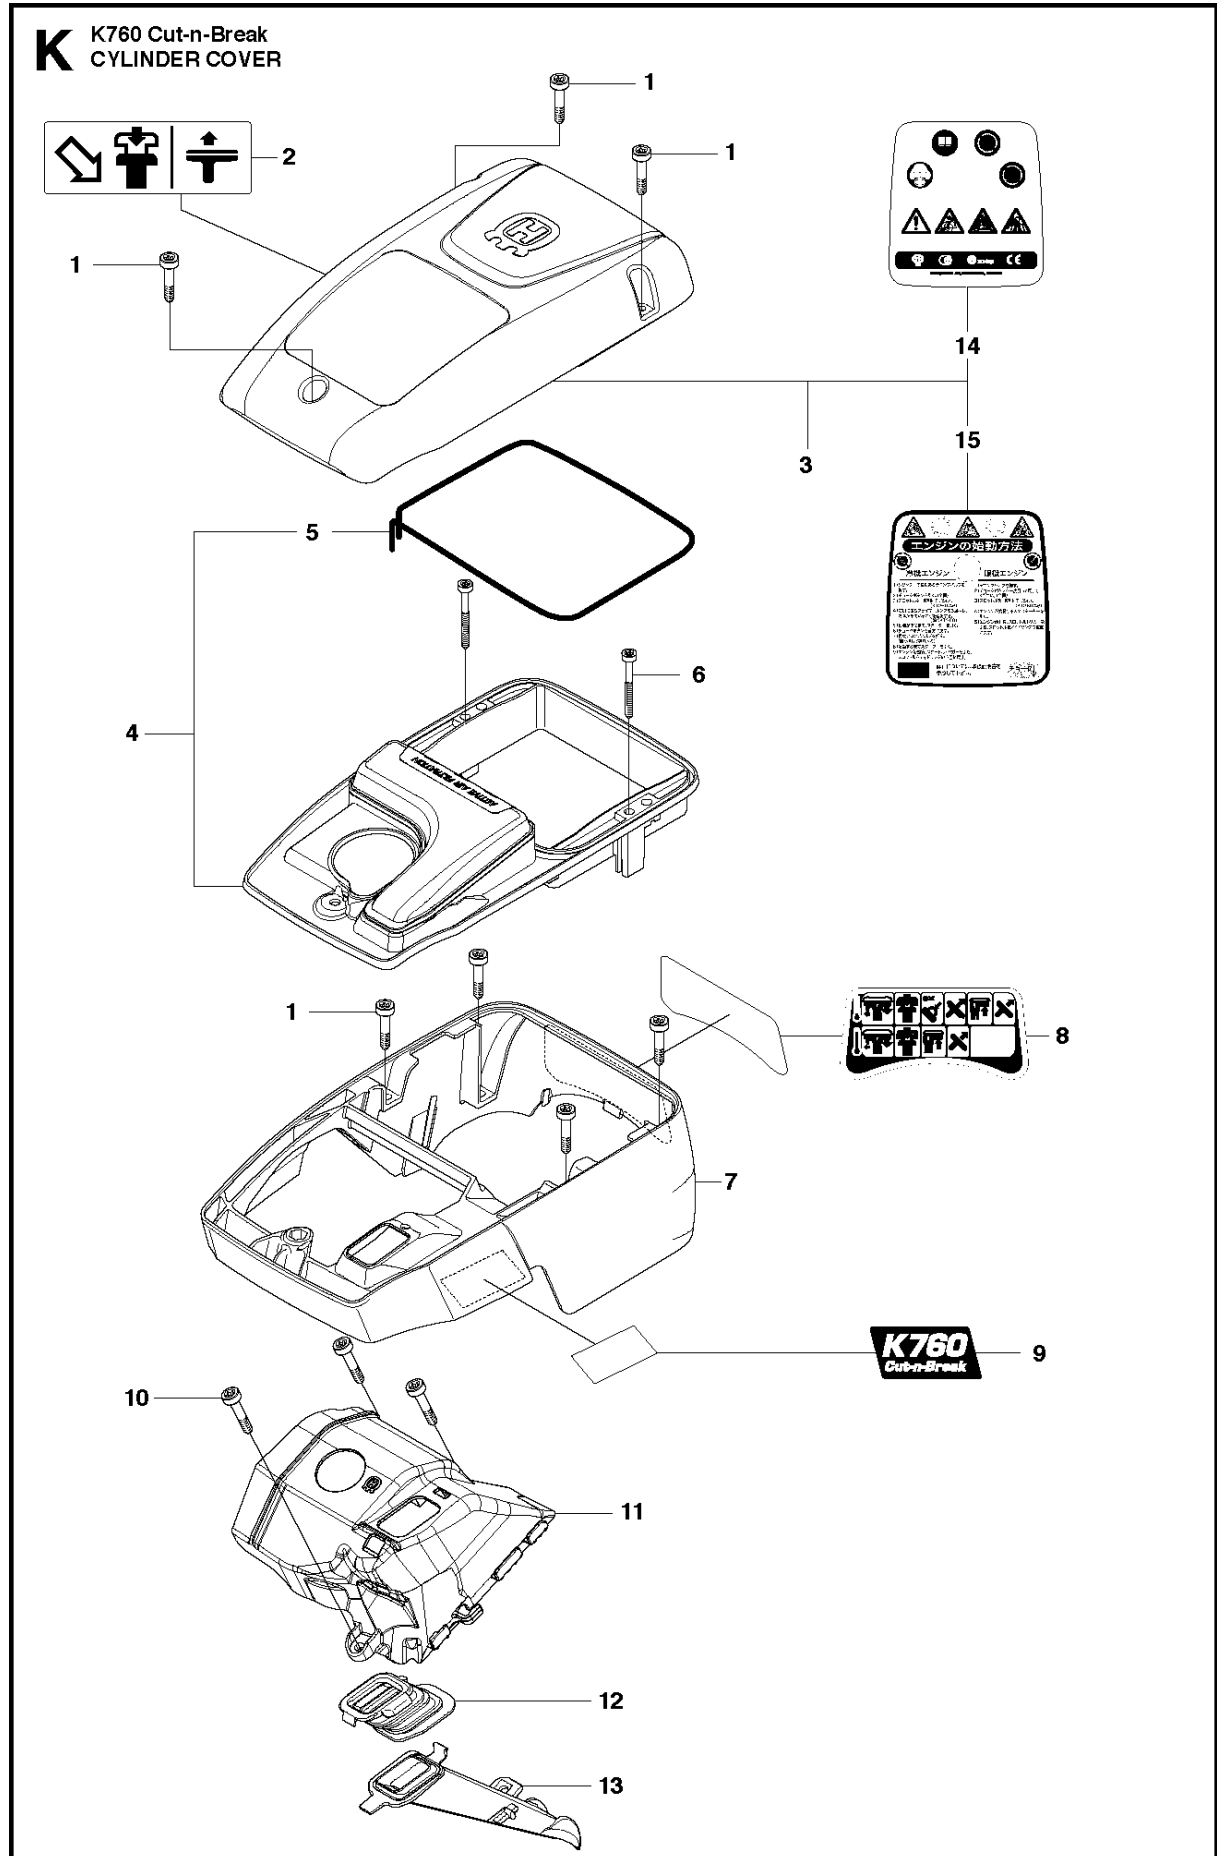

CYLINDER COVER

K760 CUT-N-BREAK, 2013-06

Ref	Part No	Description	Remark	QTY KIT
1	503 21 53-21	SCREW ITXSCM		7
2	525 76 35-02	DECAL		1
3	583 96 52-01	FILTER COVER ASSY	incl. 14	1
4	574 36 21-01	FILTER HOLDER ASSY	Incl. 5	1
4	574 36 21-02	FILTER HOLDER ASSY	OIL GUARD	1
5	575 35 50-01	SEALING STRIP		1
6	503 21 53-49	SCREW ITXSCM		2
7	506 36 70-03	CYLINDER COVER		1
8	579 24 03-01	DECAL		1
9	574 23 16-04	DECAL		1
10	501 98 10-20	SCREW ITXSCM		3
11	574 45 94-01	COVER		1
12	506 37 04-01	BELLOWS		1
13	525 58 43-01	AIR NOZZLE		1
14	586 37 93-02	DECAL	Generic	1
15	576 12 09-02	DECAL	Japan Only	1