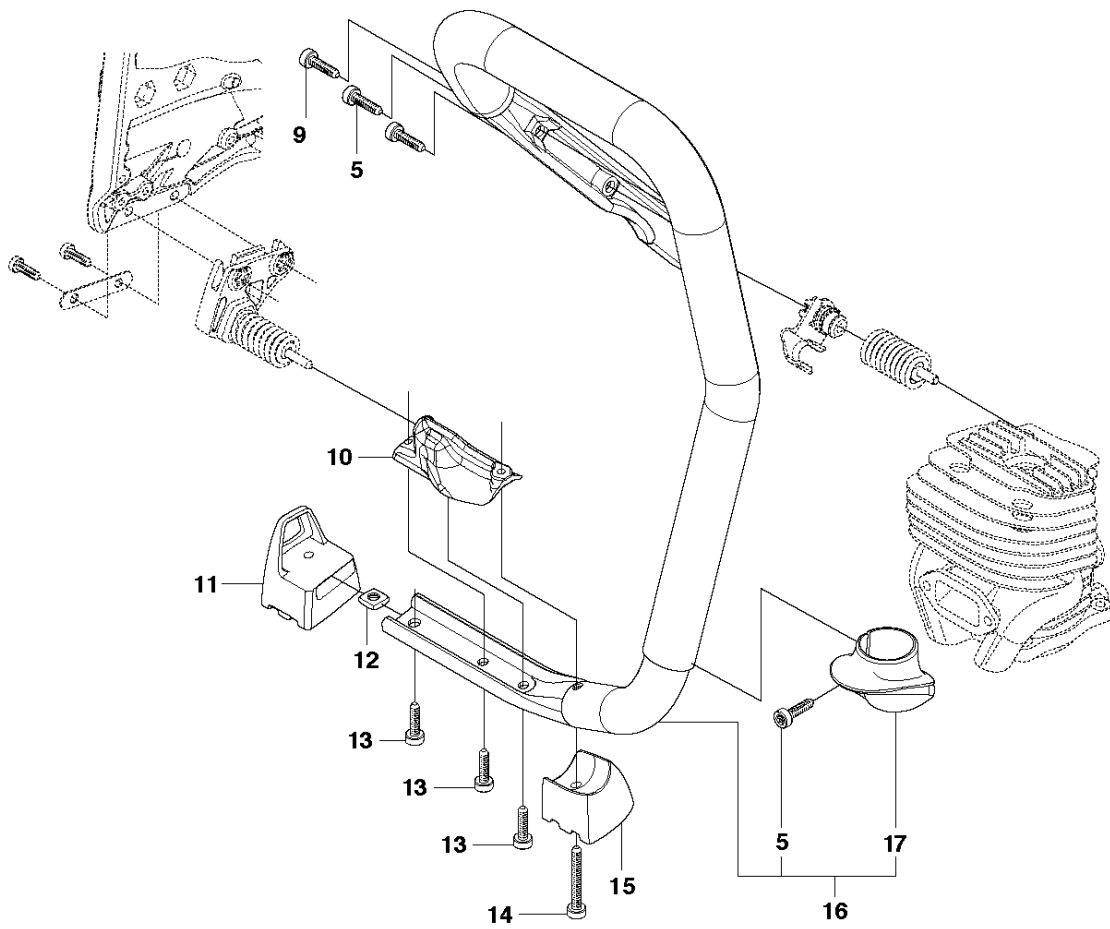

G K760 Cut-n-Break
HANDLE

HANDLE

K760 CUT-N-BREAK, 2013-06

Ref	Part No	Description	Remark	QTY KIT
1	505 09 55-03	HOSE KIT	Incl. 2-3	1
2	575 51 62-01	HOSE ASSY	Incl. 4-5, 7-8	1
3	506 38 60-05	VALVE ASSY	Incl. 7	1
4	506 49 87-02	HOSE CLAMP		2
5	503 21 54-20	SCREW ITXSCT		5
6	506 29 88-01	FILTER		1
7	505 10 35-01	O-RING		1
8a	503 26 60-03	COUPLER	USA, Canada	1
8b	503 26 60-04	COUPLER		1
9	544 06 12-01	SCREW ITXSCM		1
10	575 26 77-01	SPRING RETAINER		1
11	522 83 23-01	GROUND SUPPORT		1
12	503 22 65-04	SQUARE NUT		1
13	503 21 53-10	SCREW ITXSCM		3
14	503 21 53-40	SCREW ITXSCM		1
15	522 83 24-01	GROUND SUPPORT		1
16	575 35 13-01	FRONT HANDLE ASSY	Incl. 6, 17-18	1
17	506 38 71-02	STOP		1
18	576 03 29-01	VALVE SPINDLE		1