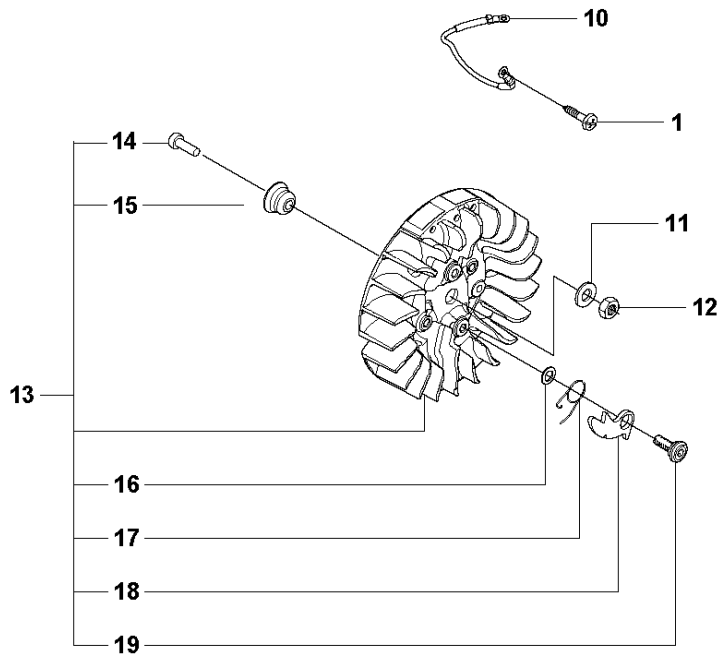

H K760 CUT-N-BREAK
STARTER

STARTER

K760 CUT-N-BREAK, 2013-06

Ref	Part No	Description	Remark	QTY KIT
1	584 88 68-04	STARTER ASSY	Incl. 2 - 14	1
2	510 26 92-22	SCREW ITXSCT		1
3	740 43 13-00	O-RING		1
4	510 00 08-01	SEALING		1
5	506 26 31-01	SPACING SLEEVE		1
6	506 25 30-01	COMPRESSION SPRING		1
7	506 25 81-02	STARTER PULLEY		1
8	503 21 28-10	SCREW CCRPANT		2
9	596 29 31-01	RECOIL SPRING		1
10	506 33 56-15	CORD		1
10	506 33 56-50	STARTER CORD	50 m	1
11	584 25 79-01	STARTER HANDLE ASSY		1
12	525 44 60-01	STARTER COVER		1
13	501 98 10-20	SCREW ITXSCM		4
14	525 57 11-01	DECAL		1
15	501 85 94-01	COOLING AIR CONDUCTOR		1

J K760 Cut-n-Break
IGNITION SYSTEM

IGNITION SYSTEM

K760 CUT-N-BREAK, 2013-06

Ref	Part No	Description	Remark	QTY	KIT
1	503 21 28-10	SCREW CCRPANT		2	
2	506 31 86-02	STOP SWITCH		1	
3	506 37 84-02	CABLE		1	
4	503 23 51-11	SPARK PLUG	RCJ 6 Y	1	
5	590 50 45-01	SPARK PLUG CAP		1	6
6	594 72 96-01	IGNITION MODULE ASSY		1	
9	505 57 41-20	SCREW ITXSCM		2	
10	506 37 85-01	CABLE		1	
11	503 23 01-01	WASHER		1	
12	503 22 10-11	HEXAGON NUT		1	
13	501 37 56-04	FLYWHEEL	Incl. 14 - 19	1	
14	725 53 29-56	SCREW IHSCM		1	13
15	574 25 09-01	WEIGHT		1	13
16	503 23 00-42	WASHER		2	13
17	501 63 48-01	SPRING		2	13
18	501 67 32-03	PAWL		2	13
19	506 00 69-01	SCREW		2	13
20	577 24 28-01	CABLE HOLDER		1	