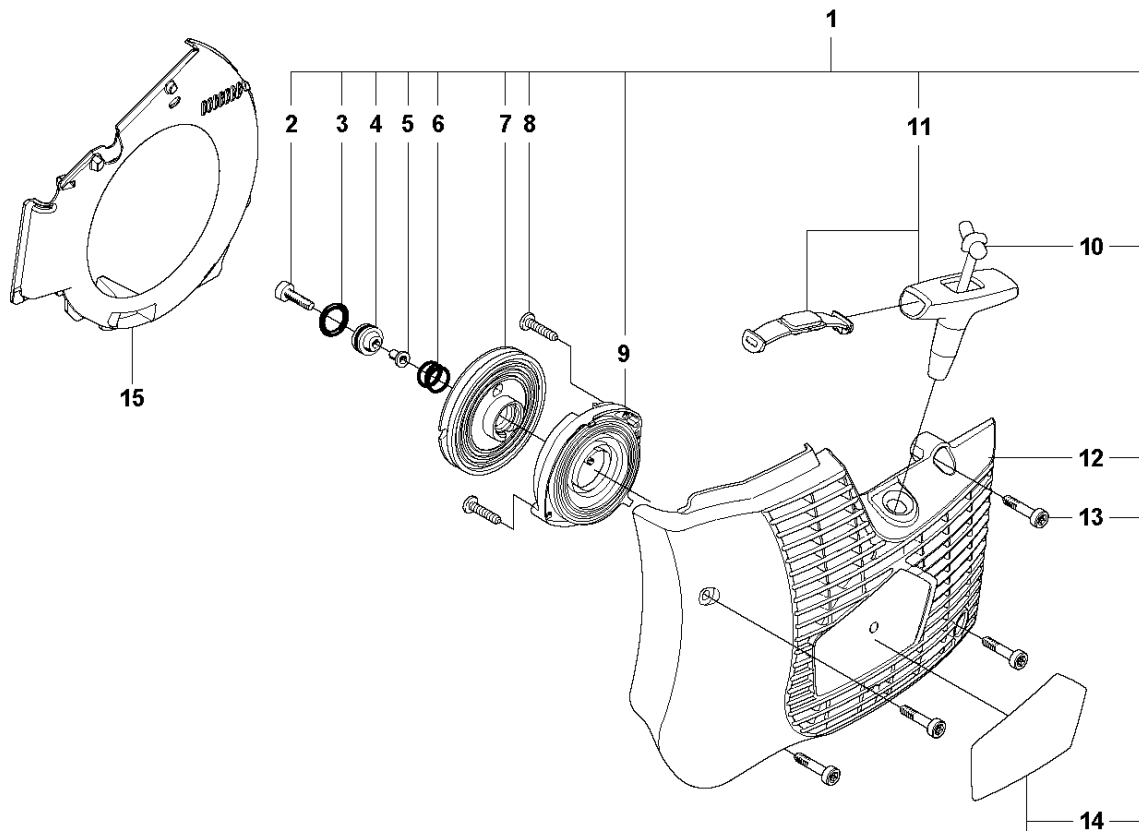

H K760 CUT-N-BREAK
STARTER

STARTER

K760 CUT-N-BREAK, 2013-06

Ref	Part No	Description	Remark	QTY KIT
1	584 88 68-04	STARTER ASSY	Incl. 2 - 14	1
2	510 26 92-22	SCREW ITXSCT		1
3	740 43 13-00	O-RING		1
4	510 00 08-01	SEALING		1
5	506 26 31-01	SPACING SLEEVE		1
6	506 25 30-01	COMPRESSION SPRING		1
7	506 25 81-02	STARTER PULLEY		1
8	503 21 28-10	SCREW CCRPANT		2
9	596 29 31-01	RECOIL SPRING		1
10	506 33 56-15	CORD		1
10	506 33 56-50	STARTER CORD	50 m	1
11	584 25 79-01	STARTER HANDLE ASSY		1
12	525 44 60-01	STARTER COVER		1
13	501 98 10-20	SCREW ITXSCM		4
14	525 57 11-01	DECAL		1
15	501 85 94-01	COOLING AIR CONDUCTOR		1