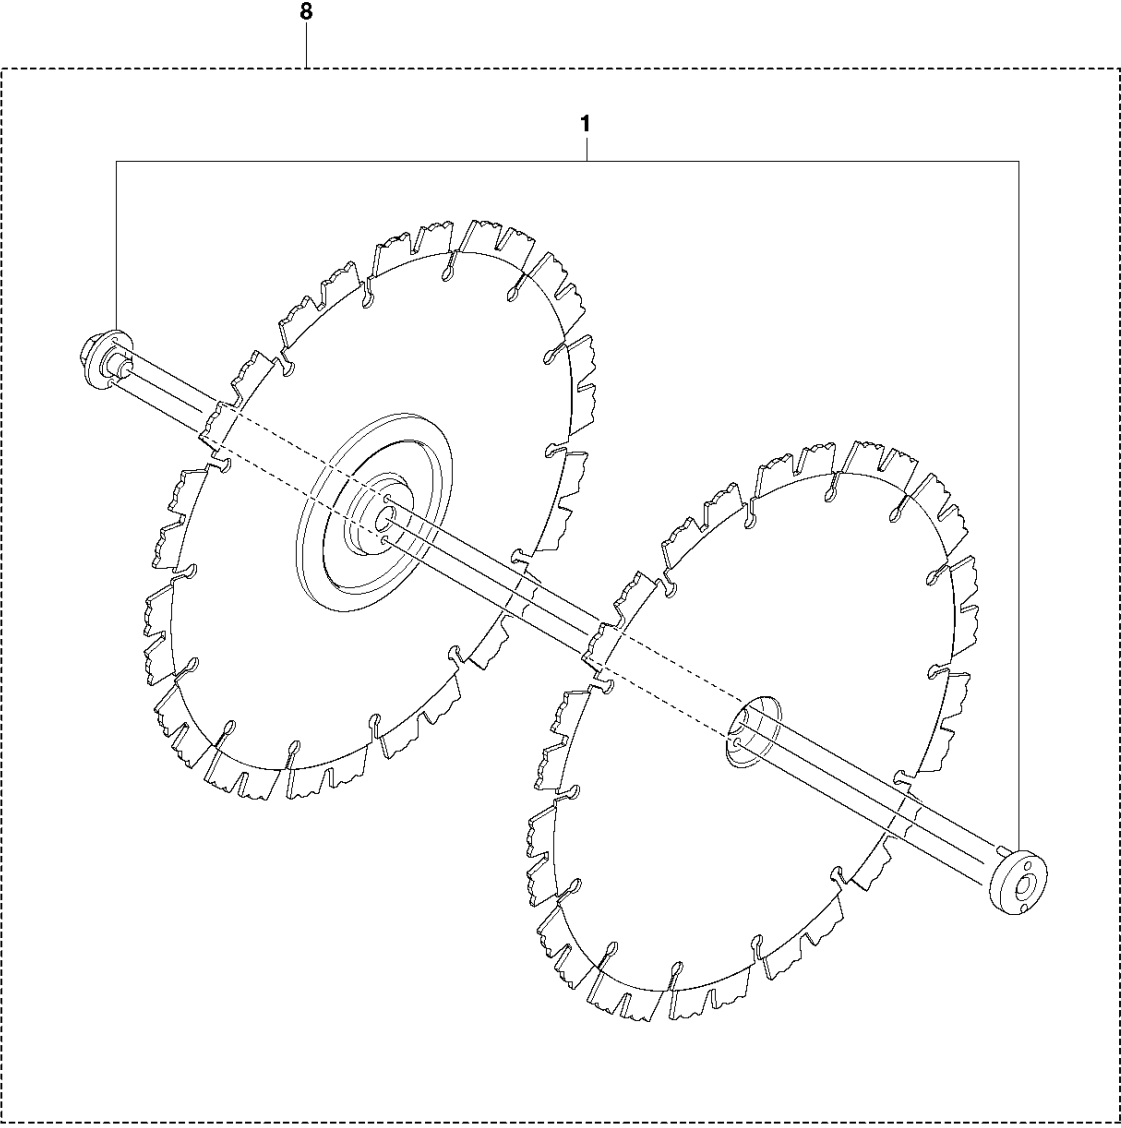

SPARE PARTS LIST

POWER CUTTERS

K760 CUT-N-BREAK, 2013-06

CUTTER ARM

K760 CUT-N-BREAK, 2013-06

Ref	Part No	Description	Remark	QTY KIT
1	575 27 99-01	CUTTER ARM	Incl. 2, 9 - 16, 21 - 28	1
2	544 10 50-04	HOSE	Incl. 3 - 8	1
3	504 87 52-01	SEALING		1
4	544 04 17-01	HOSE		1
5	506 40 57-02	GROMMET		1
6	506 35 27-02	PROTECTIVE SPRING		1
7	506 09 56-05	HOSE CLAMP		1
8	506 40 98-02	NIPPLE		1
9	506 40 55-02	BELT GUARD		1
10	503 26 30-08	O-RING		4
11	506 40 64-03	BLADE GUARD		1
12	506 40 61-01	SPRING		1
13	525 56 45-01	BELT COVER		1
14	503 21 53-10	SCREW ITXSCM		6
15	506 40 56-01	DEFLECTION LIMITER		1
16	544 10 37-03	BAR	Incl. 17 - 20	1
17	506 40 28-02	BEARING CAGE		1
18	544 10 59-01	BEARING		1
19	506 40 29-02	BUSHING		1
20	574 44 76-01	BAR PLATE		1
21	506 37 27-02	BELT		1
22	506 40 65-02	BLADE GUARD		1
23	506 40 61-02	SPRING		1
24	506 40 46-02	WEAR PROTECTION		1
25	503 21 28-10	SCREW CCRPANT		1
26	506 40 51-01	STOP		1
27	724 12 84-01	SCREW CRPANM		1
28	506 40 56-02	DEFLECTION LIMITER		1
29	544 37 44-02	LABEL		1
30	544 10 57-03	BEARING CAGE	Incl. 17-18	1

B K760 CUT-N-BREAK
CUTTING BLADE

CUTTING BLADE

K760 CUT-N-BREAK, 2013-06

Ref	Part No	Description	Remark	QTY KIT
1	501 00 88-08	SCREW KIT		1
8	574 83 62-01	DIAMOND BLADE	EL10 CnB Soft	1
8	574 83 62-02	DIAMOND BLADE	EL35 CnB Medium	1
8	574 83 62-03	DIAMOND BLADE	EL70 CnB Hard	1