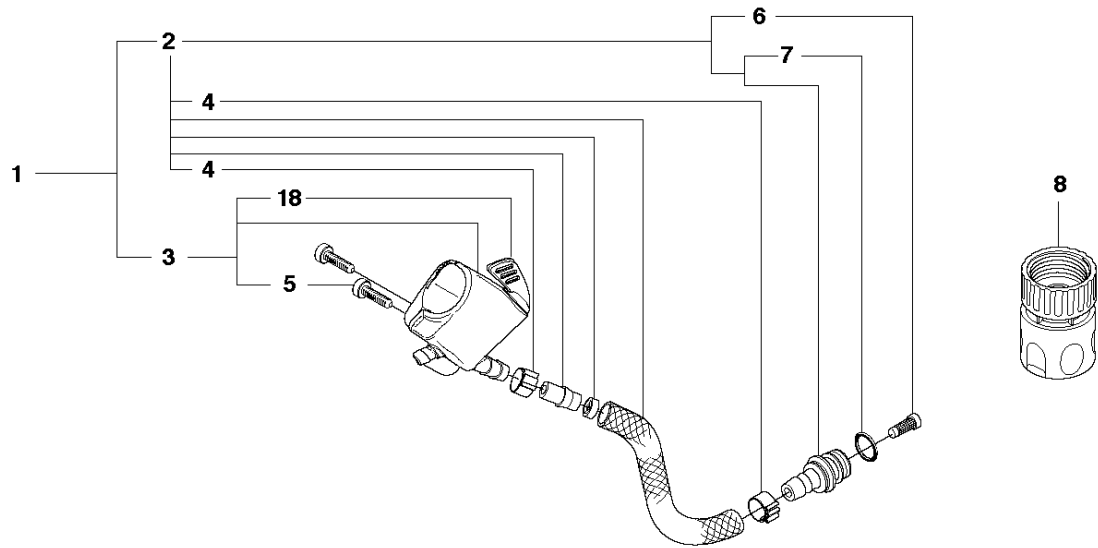

G K760 Cut-n-Break
HANDLE

HANDLE

K760 CUT-N-BREAK, 2013-06

Ref	Part No	Description	Remark	QTY KIT
1	505 09 55-03	HOSE KIT	Incl. 2-3	1
2	575 51 62-01	HOSE ASSY	Incl. 4-5, 7-8	1
3	506 38 60-05	VALVE ASSY	Incl. 7	1
4	506 49 87-02	HOSE CLAMP		2
5	503 21 54-20	SCREW ITXSCT		5
6	506 29 88-01	FILTER		1
7	505 10 35-01	O-RING		1
8a	503 26 60-03	COUPLER	USA, Canada	1
8b	503 26 60-04	COUPLER		1
9	544 06 12-01	SCREW ITXSCM		1
10	575 26 77-01	SPRING RETAINER		1
11	522 83 23-01	GROUND SUPPORT		1
12	503 22 65-04	SQUARE NUT		1
13	503 21 53-10	SCREW ITXSCM		3
14	503 21 53-40	SCREW ITXSCM		1
15	522 83 24-01	GROUND SUPPORT		1
16	575 35 13-01	FRONT HANDLE ASSY	Incl. 6, 17-18	1
17	506 38 71-02	STOP		1
18	576 03 29-01	VALVE SPINDLE		1