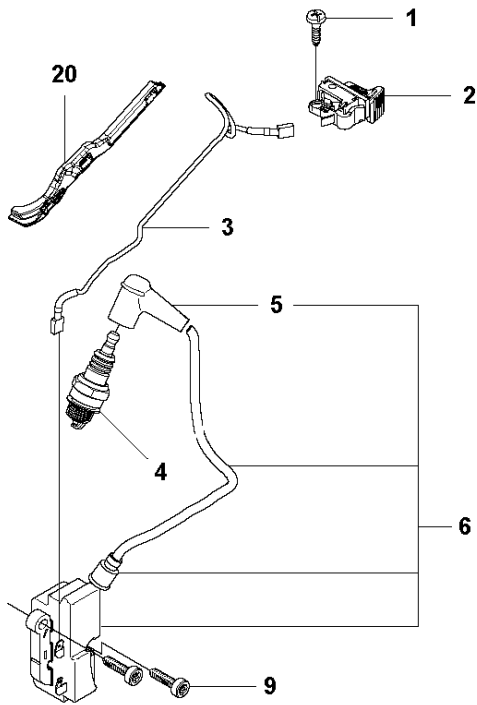

SPARE PARTS LIST

POWER CUTTERS

K760 CUT-N-BREAK, 2013-06

CUTTER ARM

K760 CUT-N-BREAK, 2013-06

Ref	Part No	Description	Remark	QTY KIT
1	575 27 99-01	CUTTER ARM	Incl. 2, 9 - 16, 21 - 28	1
2	544 10 50-04	HOSE	Incl. 3 - 8	1
3	504 87 52-01	SEALING		1
4	544 04 17-01	HOSE		1
5	506 40 57-02	GROMMET		1
6	506 35 27-02	PROTECTIVE SPRING		1
7	506 09 56-05	HOSE CLAMP		1
8	506 40 98-02	NIPPLE		1
9	506 40 55-02	BELT GUARD		1
10	503 26 30-08	O-RING		4
11	506 40 64-03	BLADE GUARD		1
12	506 40 61-01	SPRING		1
13	525 56 45-01	BELT COVER		1
14	503 21 53-10	SCREW ITXSCM		6
15	506 40 56-01	DEFLECTION LIMITER		1
16	544 10 37-03	BAR	Incl. 17 - 20	1
17	506 40 28-02	BEARING CAGE		1
18	544 10 59-01	BEARING		1
19	506 40 29-02	BUSHING		1
20	574 44 76-01	BAR PLATE		1
21	506 37 27-02	BELT		1
22	506 40 65-02	BLADE GUARD		1
23	506 40 61-02	SPRING		1
24	506 40 46-02	WEAR PROTECTION		1
25	503 21 28-10	SCREW CCRPANT		1
26	506 40 51-01	STOP		1
27	724 12 84-01	SCREW CRPANM		1
28	506 40 56-02	DEFLECTION LIMITER		1
29	544 37 44-02	LABEL		1
30	544 10 57-03	BEARING CAGE	Incl. 17-18	1

J K760 Cut-n-Break
IGNITION SYSTEM

IGNITION SYSTEM

K760 CUT-N-BREAK, 2013-06

Ref	Part No	Description	Remark	QTY	KIT
1	503 21 28-10	SCREW CCRPANT		2	
2	506 31 86-02	STOP SWITCH		1	
3	506 37 84-02	CABLE		1	
4	503 23 51-11	SPARK PLUG	RCJ 6 Y	1	
5	590 50 45-01	SPARK PLUG CAP		1	6
6	594 72 96-01	IGNITION MODULE ASSY		1	
9	505 57 41-20	SCREW ITXSCM		2	
10	506 37 85-01	CABLE		1	
11	503 23 01-01	WASHER		1	
12	503 22 10-11	HEXAGON NUT		1	
13	501 37 56-04	FLYWHEEL	Incl. 14 - 19	1	
14	725 53 29-56	SCREW IHSCM		1	13
15	574 25 09-01	WEIGHT		1	13
16	503 23 00-42	WASHER		2	13
17	501 63 48-01	SPRING		2	13
18	501 67 32-03	PAWL		2	13
19	506 00 69-01	SCREW		2	13
20	577 24 28-01	CABLE HOLDER		1	