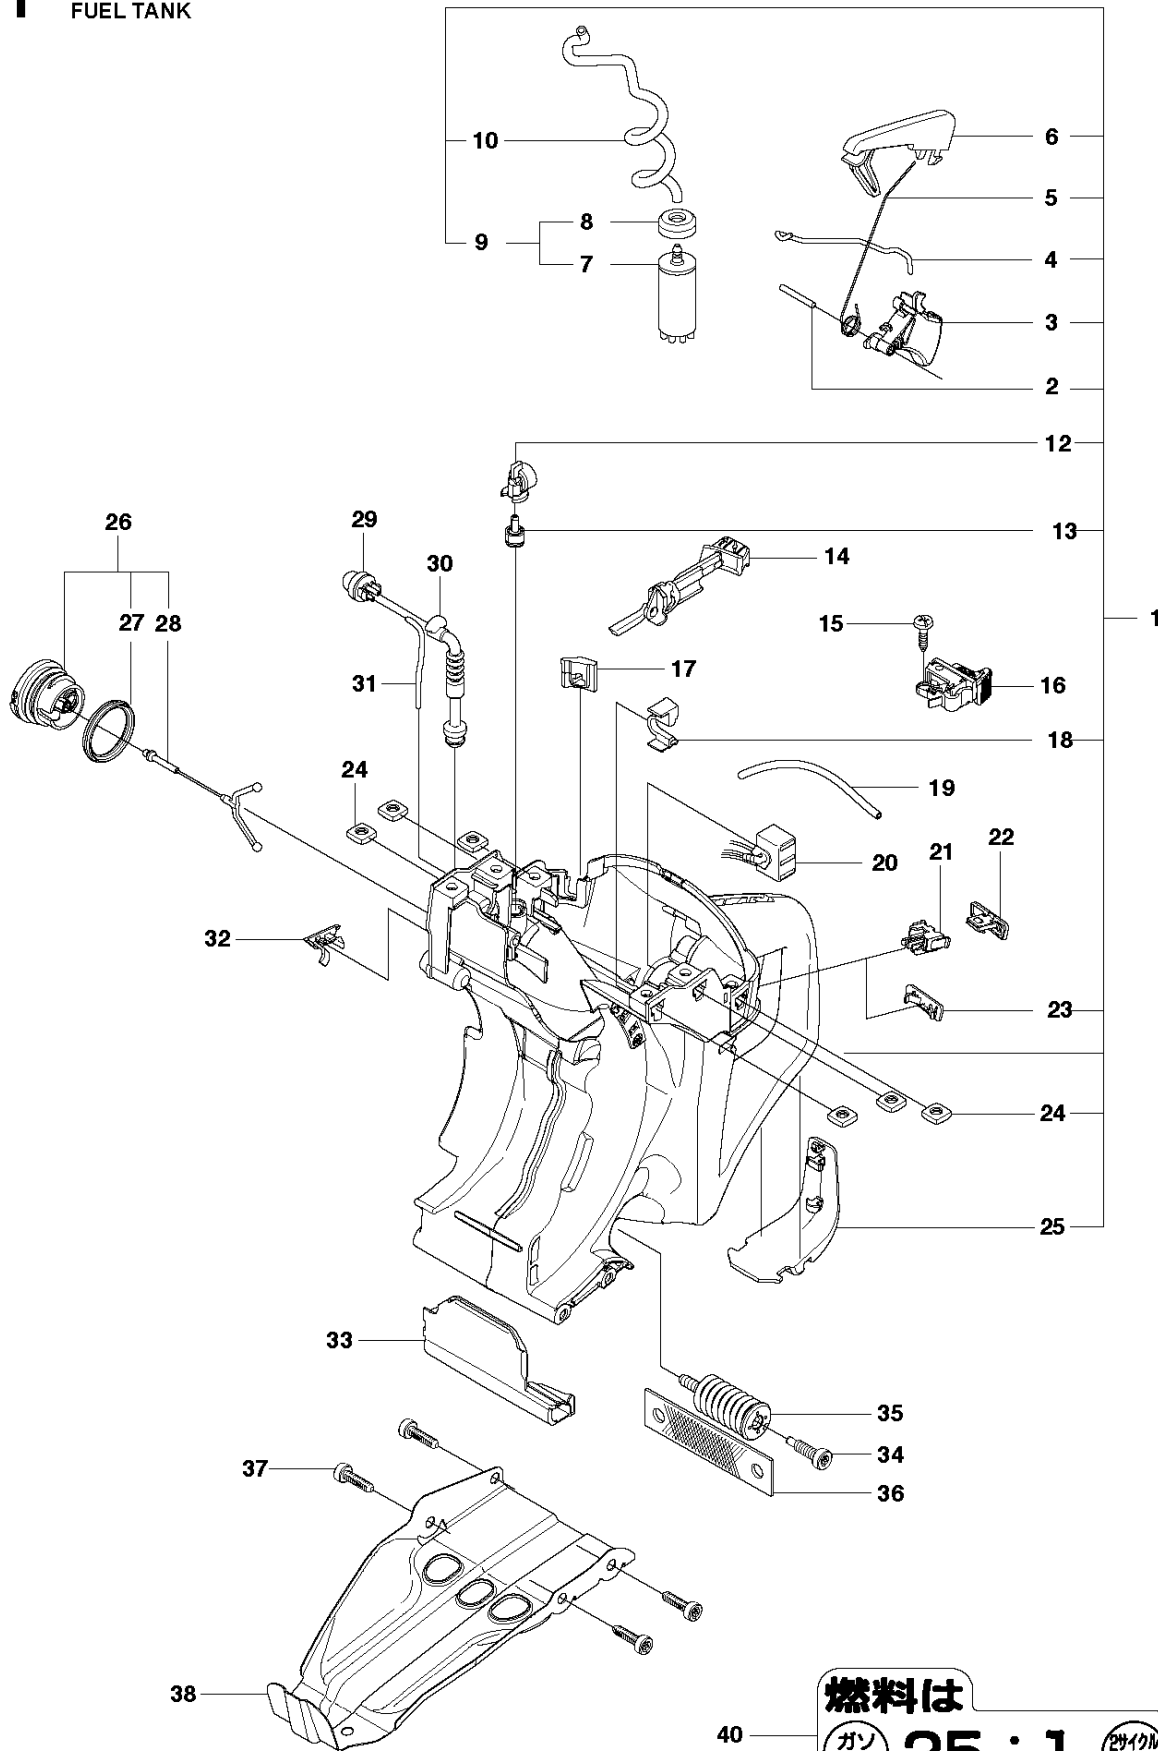

F K760 CnB
FUEL TANK

燃料は
ガソリン 25 : 1 ツサイクル専用オイル

FUEL TANK

K760 CUT-N-BREAK, 2013-06

Ref	Part No	Description	Remark	QTY KIT
1	593 28 18-01	FUEL TANK ASSY	Incl. 2 - 10, 12-13, 18, 23-25	1
2	720 12 40-20	PARALLEL PIN		2
3	588 08 62-01	THROTTLE CONTROL		1
4	579 37 92-01	THROTTLE ROD		1
5	587 74 60-01	SPRING		1
6	588 13 77-01	THROTTLE LOCKOUT		1
7	506 26 41-01	FUEL FILTER		1
8	506 27 11-01	HOSE CLAMP		1
9	506 26 41-11	FUEL FILTER	Incl. 7 - 8	1
10	581 75 62-03	FUEL HOSE		1
12	577 31 35-01	TANK VENT ASSY		1
13	501 15 29-01	TANK VENT ASSY		1
14	544 22 90-02	CHOKE CONTROL		1
15	525 88 74-02	SCREW CITXPANT		1
16	506 31 86-04	STOP SWITCH		1
17	506 37 80-01	GROMMET		1
18	544 39 32-01	HOSE CLIP		1
19	581 75 61-17	FUEL HOSE		1
20	544 38 41-01	ELECTRONIC BOX		1
21	501 01 88-01	HOUSING		1
22	501 01 94-01	SWITCH		1
23	501 37 13-01	LID		1
24	581 77 48-01	NUT		6
25	588 19 82-01	GROUND SUPPORT		1
26	522 62 00-03	TANK CAP ASSY		1
27	589 24 11-01	GASKET		1
28	503 57 89-01	HOLDER		1
29	540 05 49-01	PURGE		1
30	505 19 52-01	FUEL HOSE		1
31	537 04 24-14	FUEL HOSE		1
32	506 39 46-02	HUB CAP		1
33	506 38 15-01	HEAT SHIELD		1
34	544 06 12-01	SCREW ITXSCM		1
35	537 21 03-12	ANTIVIBRATION ELEMENT		1
36	544 23 82-01	BAND		1
37	503 21 54-20	SCREW ITXSCT		4
38	506 37 19-02	BASEPLATE		1
40	506 31 30-01	LABEL	Japan Only	1