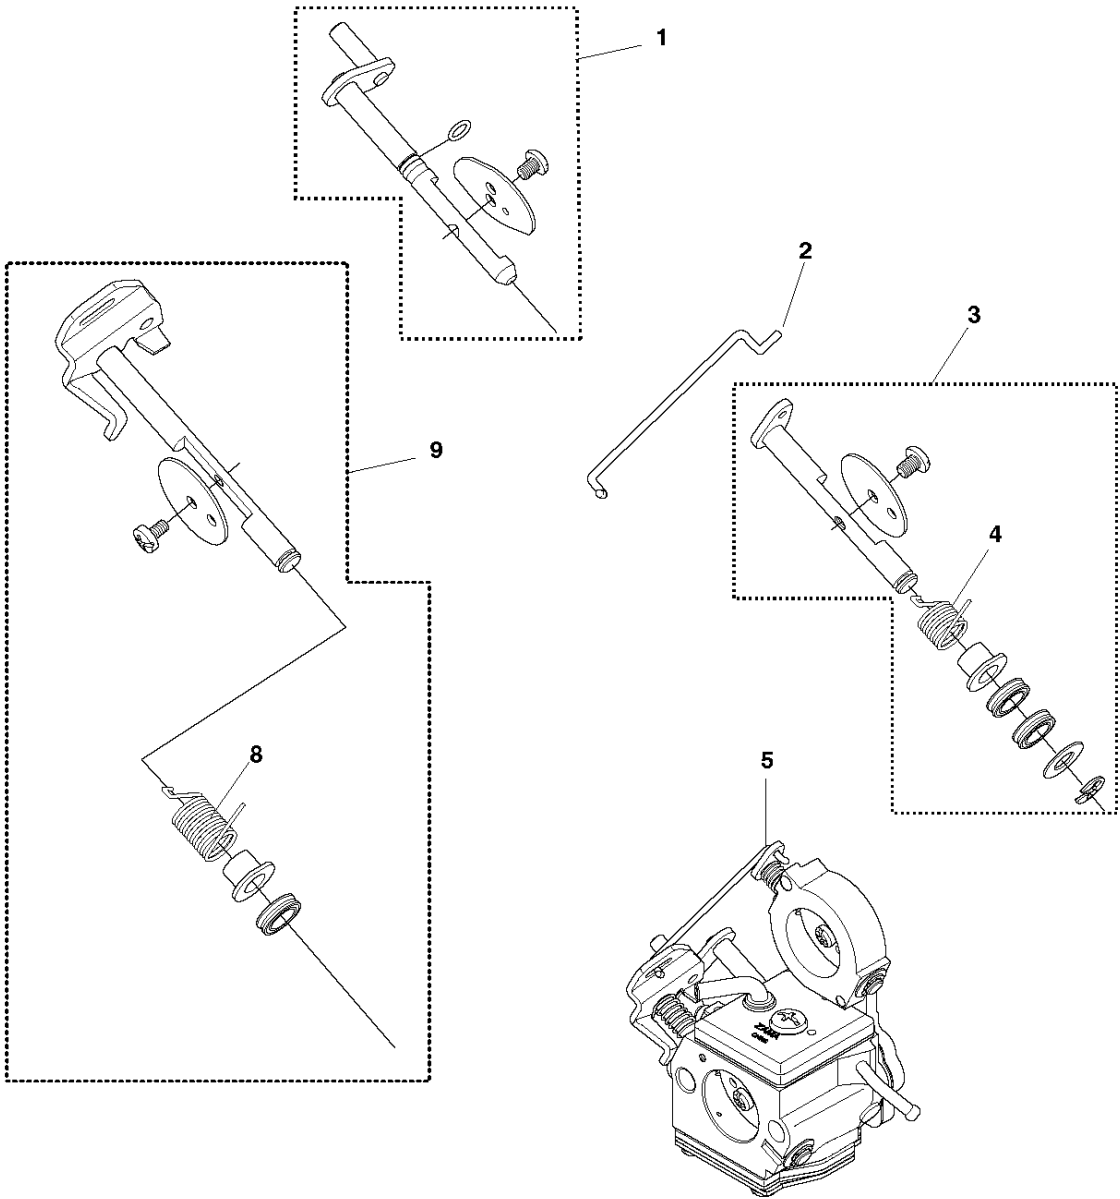

M K760 Cut-n-Break
CARBURETTOR

CARBURETOR

K760 CUT-N-BREAK, 2013-06

Ref	Part No	Description	Remark	QTY KIT
5	578 24 34-01	CARBURETTOR	Zama C3-EL53	1
1	593 31 00-01	CHOKE SHAFT		1
2	506 39 65-01	ROD		1
3	593 33 29-01	VALVE KIT		1
4	506 39 75-01	SPRING		1
6	506 40 99-02	GASKET KIT		1
7	506 41 00-04	GASKET KIT		1
8	544 83 65-01	SPRING		1
9	593 30 99-01	THROTTLE SHAFT		1