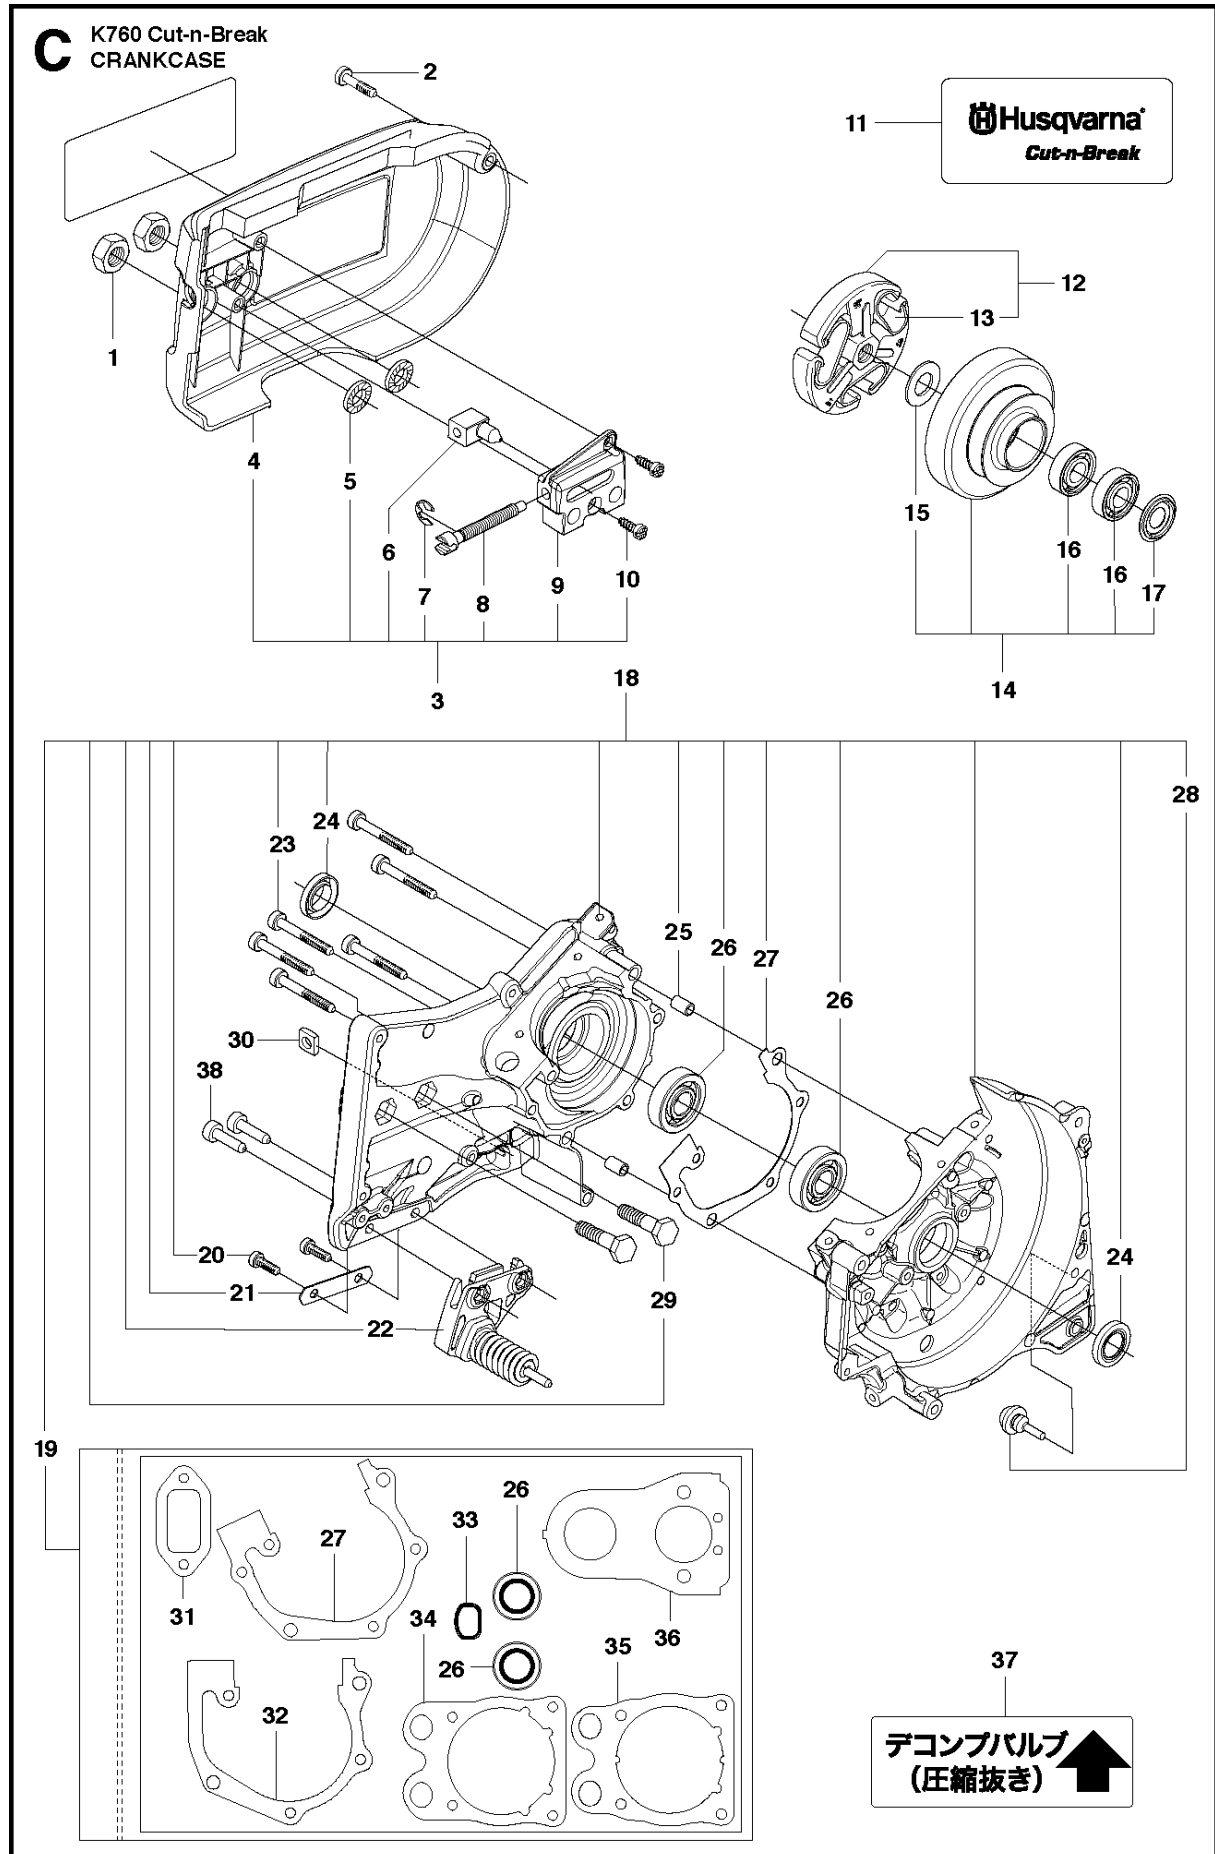

CRANKCASE

K760 CUT-N-BREAK, 2013-06

Ref	Part No	Description	Remark	QTY KIT
1	731 23 18-01	HEXAGON NUT		
2	503 20 34-19	SCREW CCRPANMO		
3	575 33 81-03	BELT TENSIONER ASSY		
4	525 62 39-01	CLUTCH COVER		
5	503 23 04-01	WASHER		
6	574 24 09-01	PAWL		
7	735 31 08-20	E-CLIP		
8	575 73 21-01	SCREW		
9	577 40 78-01	BELT		
10	504 90 94-10	SCREW ITXSCT		
11	574 48 96-01	DECAL		
12	503 74 44-06	CLUTCH ASSY		
13	503 74 43-01	CLUTCH SPRING		
14	502 28 92-03	DRIVING PULLEY ASSY		
15	503 23 00-70	WASHER		
16	525 83 18-01	BALL BEARING		
17	506 31 69-01	DUST COVER		
18	585 06 14-01	CRANKCASE ASSY		
19	581 35 74-01	GASKET KIT		
20	503 21 53-16	SCREW ITXSCT		
21	522 47 48-01	PLATE		
22	522 47 57-01	SPRING RETAINER		
23	503 21 53-41	SCREW ITXSCT		
24	503 26 02-04	SEALING RING		
25	501 27 08-01	GUIDE BUSHING		
26	738 22 02-25	BALL BEARING		
27	506 37 70-03	GASKET		
28	503 84 61-01	BUFFER		
29	505 22 09-37	BAR BOLT		
30	503 22 65-04	SQUARE NUT		
31	506 37 69-02	GASKET		
32	506 37 70-02	GASKET		
33	544 21 93-02	INSERT		
34	506 37 67-01	GASKET		
35	581 28 53-01	GASKET		
36	506 37 68-04	GASKET		
37	576 12 11-01	DECAL		
38	503 21 53-20	SCREW ITXSCT		2