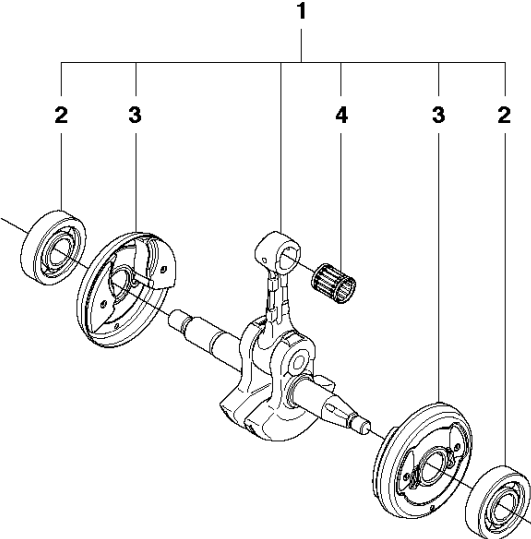

E K760 Cut-n-Break
CRANKSHAFT

CRANKSHAFT

K760 CUT-N-BREAK, 2013-06

Ref	Part No	Description	Remark	QTY KIT
1	502 29 50-02	CRANKSHAFT ASSY	Incl. 2 - 4	1
2	738 22 02-25	BALL BEARING		2
3	537 20 33-01	CUP		2
4	503 25 56-01	NEEDLE BEARING		1