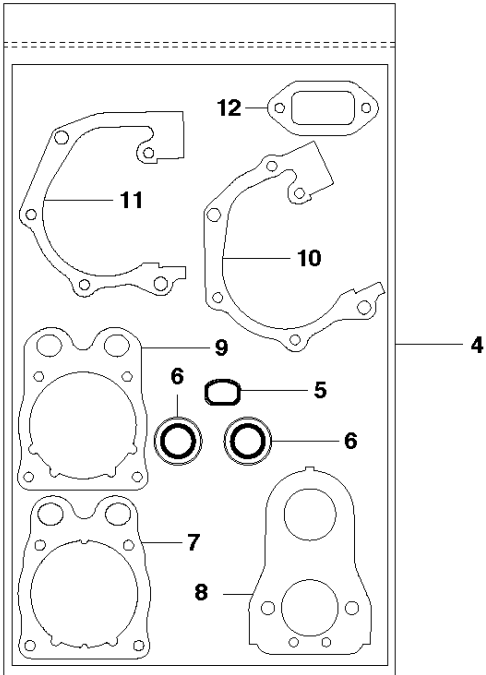

SUPPORT LEGS

K760 CUT-N-BREAK, 2013-06

Ref	Part No	Description	Remark	QTY KIT
1	575 34 85-01	SPRAY GUARD	Incl. 2 - 13, 22	1
2	503 21 53-56	SCREW ITXSCM		1
3	506 40 60-01	SPRING		1
4	506 40 63-02	SPRAY GUARD		1
5	740 42 05-00	O-RING		2
6	506 40 37-01	BUSHING		1
7	732 21 14-01	LOCK NUT		1
8	525 73 98-01	HOLDER		1
9	544 03 21-01	SPRAY GUARD		1
10	503 21 53-16	SCREW ITXSCM		2
11	544 03 22-01	PLATE		1
12	544 03 92-01	BUSHING		2
13	510 05 66-01	SPRAY GUARD	Incl. 14 - 21	1
14	510 00 72-01	SPRAY GUARD		1
15	510 00 73-01	GUIDE		1
16	503 21 46-01	SCREW		2
17	734 48 80-01	WASHER		1
18	506 26 22-02	WHEEL		2
19	510 20 24-01	BAND		1
20	510 20 20-01	WASHER		2
21	503 21 27-16	SCREW CRPANT		4
22	522 03 81-01	DECAL		1
23	503 21 53-20	SCREW ITXSCM		2

P K760 Cut-n-Break
ACCESSORIES