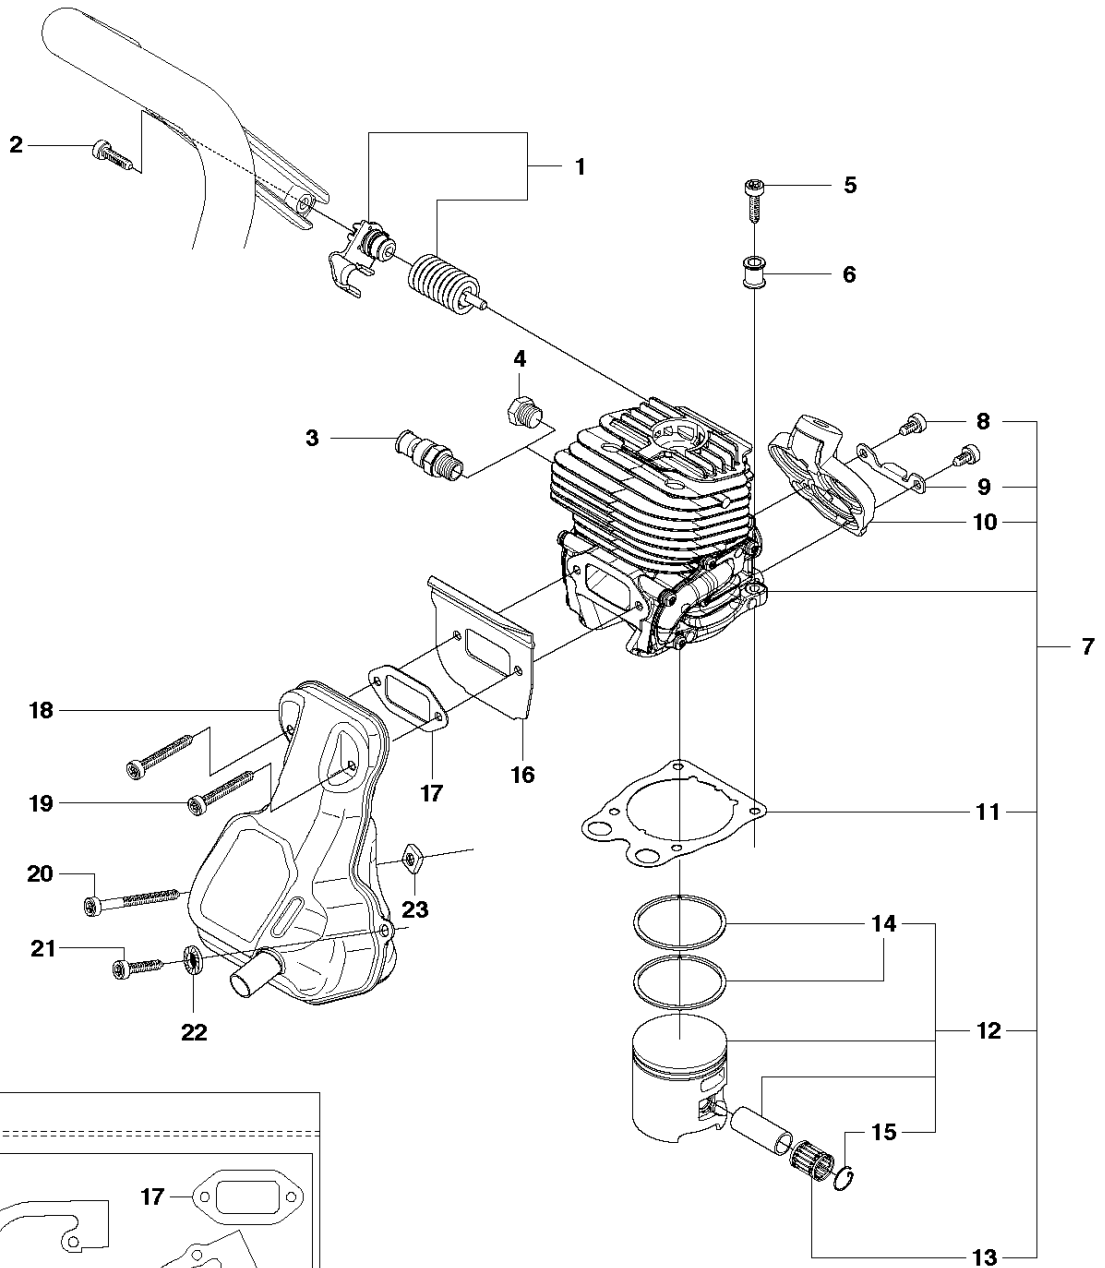

D K760 Cut-n-Break
CYLINDER, PISTON & MUFFLER

CYLINDER, PISTON & MUFFLER

K760 CUT-N-BREAK, 2013-06

Ref	Part No	Description	Remark	QTY KIT
1	505 42 45-01	ANTIVIBRATION ELEMENT		1
2	544 06 12-01	SCREW ITXSCM		1
3	503 71 53-01	DECOMPRESSION VALVE		1
4	503 55 22-01	PLUG		1
5	503 21 53-40	SCREW ITXSCM		4
6	576 71 76-02	SLEEVE		4
7	581 47 61-01	CYLINDER ASSY	Incl. 8 - 13	1
8	503 21 53-16	SCREW ITXSCM		2
9	506 36 88-01	BRACKET		1
10	574 23 18-01	PLATE		1
11	581 28 53-01	GASKET		1
12	506 37 24-02	PISTON ASSY	Incl. 13 - 15	1
13	577 57 24-01	NEEDLE BEARING		1
14	503 28 90-47	PISTON RING		2
15	737 43 12-00	SNAP RING		2
16	506 37 58-02	COOLING AIR CONDUCTOR		1
17	506 37 69-02	GASKET		1
18	506 36 42-04	MUFFLER ASSY		1
19	503 21 53-40	SCREW ITXSCM		2
20	503 21 53-56	SCREW ITXSCM		1
21	503 21 53-25	SCREW ITXSCM		1
22	503 23 04-02	WASHER		1
23	581 77 48-01	NUT		1
24	581 35 74-01	GASKET KIT	Incl. 11, 17, 25 - 30	1
25	506 37 70-03	GASKET		1
26	544 21 93-02	INSERT		1
27	503 26 02-04	SEALING RING	Blue	2
28	506 37 68-04	GASKET		1
29	506 37 67-01	GASKET		1
30	506 37 70-02	GASKET		1