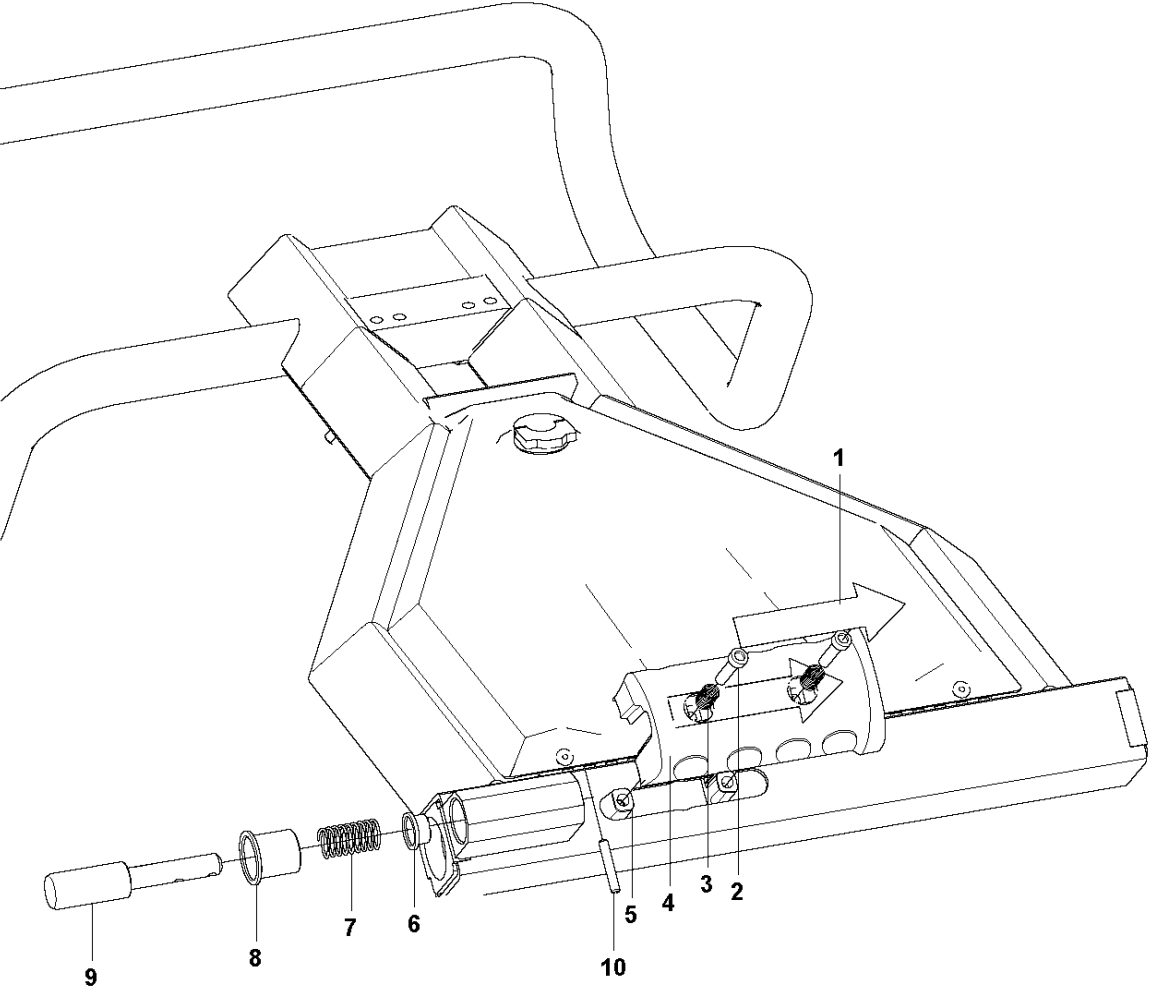

PULL HANDLE ASSY DURATIQ T8, 967839501, 967839505, 967839502, 967839506, 967839503, 967839504, 2018-12

D DURATIQ T8
PULL HANDLE ASSY

PULL HANDLE ASSY DURATIQ T8, 967839501, 967839505, 967839502, 967839506, 967839503, 967839504, 2018-12

Ref	Part No	Description	Remark	QTY KIT
1	593 54 49-01	DECAL	DECAL PULL HANDLE	1
2	593 51 43-01	SCREW	SCREW M6X30	2
3	593 48 56-01	SPRING	SPRING 1.2X6X15	2
4	593 54 26-01	HANDLE	PULL HANDLE	1
5	593 54 27-01	GUIDE	PULL HANDLE GUIDE	2
6	593 48 60-01	BEARING	FLANGED BEARING 12X21X10	1
7	593 48 57-01	SPRING	SPRING 1.5X12X35	1
8	593 48 61-01	BEARING	FLANGED BEARING 20X30X26	1
9	593 58 36-01	PIN	HANDLE PIN	1
10	593 49 35-01	SPRING PIN	SPRING PIN 5X30	1