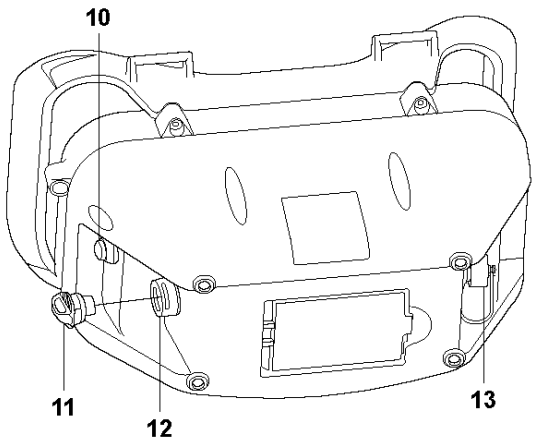

AC DURATIQ T8
REMOTE CONTROL

REMOTE CONTROL DURATIQ T8, 967839501, 967839505, 967839502, 967839506, 967839503, 967839504, 2018-12

Ref	Part No	Description	Remark	QTY KIT
1	595742901	TBD	KEYPAD DISPLAY	1
2	593 55 81-01	DISPLAY	DISPLAY 4.3"	1
3	595742201	TBD	TOGGLE SWITCH 1POL ON-ON	4
4	595742301	TBD	TOGGLE SWITCH 1POL ON-(ON)	2
5	595741801	TBD	JOYSTICK CMPL. INCL. SCREWS	1
6	593 55 82-01	TOGGLE SWITCH	TOGGLE SWITCH 2POL ON-OFF-ON	1
7	595741901	TBD	POTENTIOMETER CMPL.	4
8	593 55 83-01	TOGGLE SWITCH	TOGGLE SWITCH 1POL ON-OFF-ON	1
9	595742401	TBD	STOP PUSH BUTTON	1
10	595 74 25-01	BUTTON	USH BUTTON SWITCH	1
11	595 74 17-01	KEY	S-KEY CMPL. TRANSMITTER / RECEIVER	1
12	593 74 02-01	CONNECTOR	S-KEY SOCKET	1
13	595743401	TBD	CABLE CONTROL SOCKET	1
3,4,8	595742101	TBD	TOGGLE SWITCH RUBBER BELLOWS	7