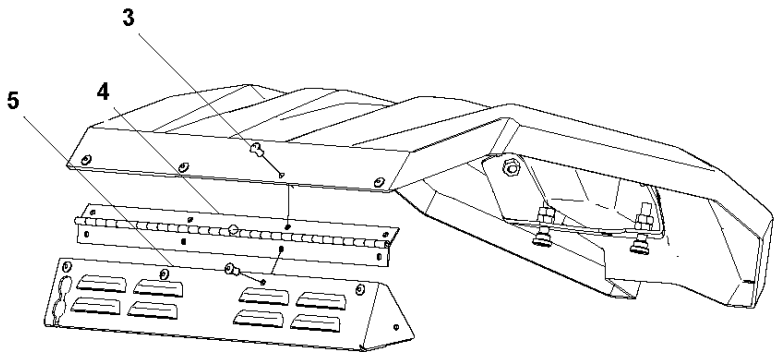

H DURATIQ T8
PLASTICS

PLASTICS DURATIQ T8, 967839501, 967839505, 967839502, 967839506, 967839503, 967839504, 2018-12

Ref	Part No	Description	Remark	QTY KIT
1	595 68 03-01	NUT	NUT M6	3
2	595759501	TBD	STORAGE BOX	1
3	593 51 46-01	RIVET	POP RIVET 4.8	8
4	595712601	TBD	TOP COVER HINGE	1
5	595758901	TBD	TOP COVER BRACKET	1
6	595680701	TBD	SCREW M8X20	2
7	595661201	TBD	DECAL T8	1
7	595661301	TBD	DECAL RT8	1
8	595759201	TBD	TOP COVER HANDLE	1
9	595758801	TBD	TOP COVER	1
10	593 50 47-01	NUT	NUT M8	2
11	595711801	TBD	TOP COVER MAGNET BRACKET	1
12	595660101	TBD	GRUB SCREW	2
13	595660201	TBD	THRUST PAD	2