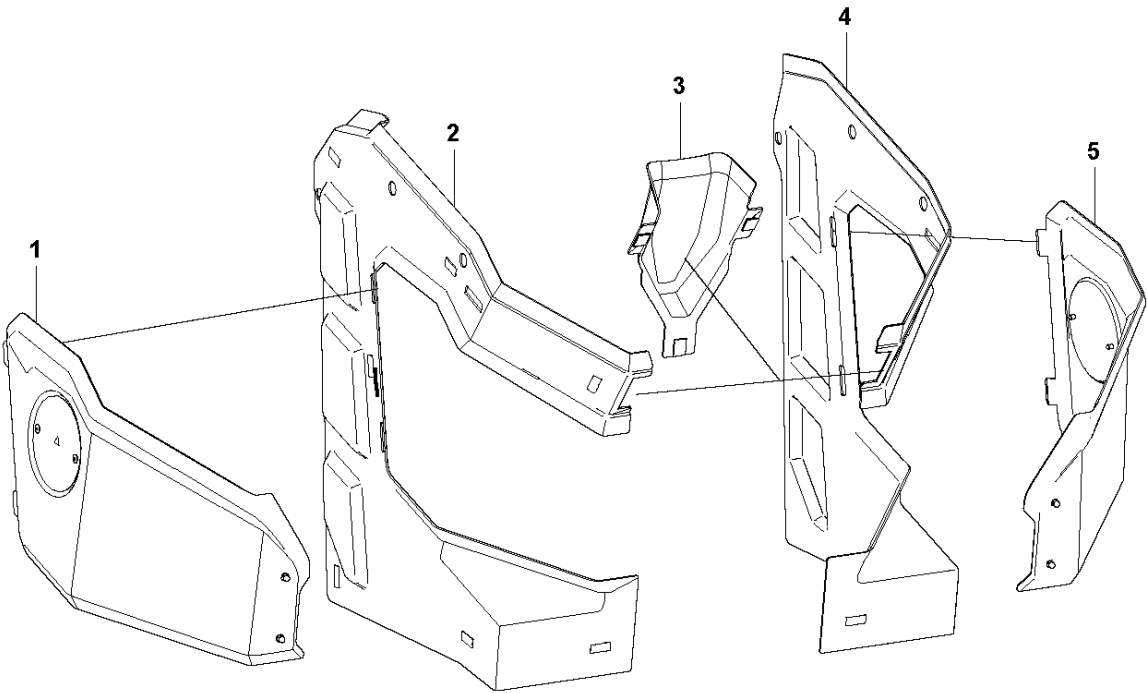

J DURATIQ T8
PLASTICS

PLASTICS DURATIQ T8, 967839501, 967839505, 967839502, 967839506, 967839503, 967839504, 2018-12

Ref	Part No	Description	Remark	QTY KIT
1	595 53 16-01	COVER	SIDE COVER RIGHT	1
2	595713401	TBD	MACHINE COVER SIDE RIGHT	1
3	595713501	TBD	MACHINE COVER CENTER	1