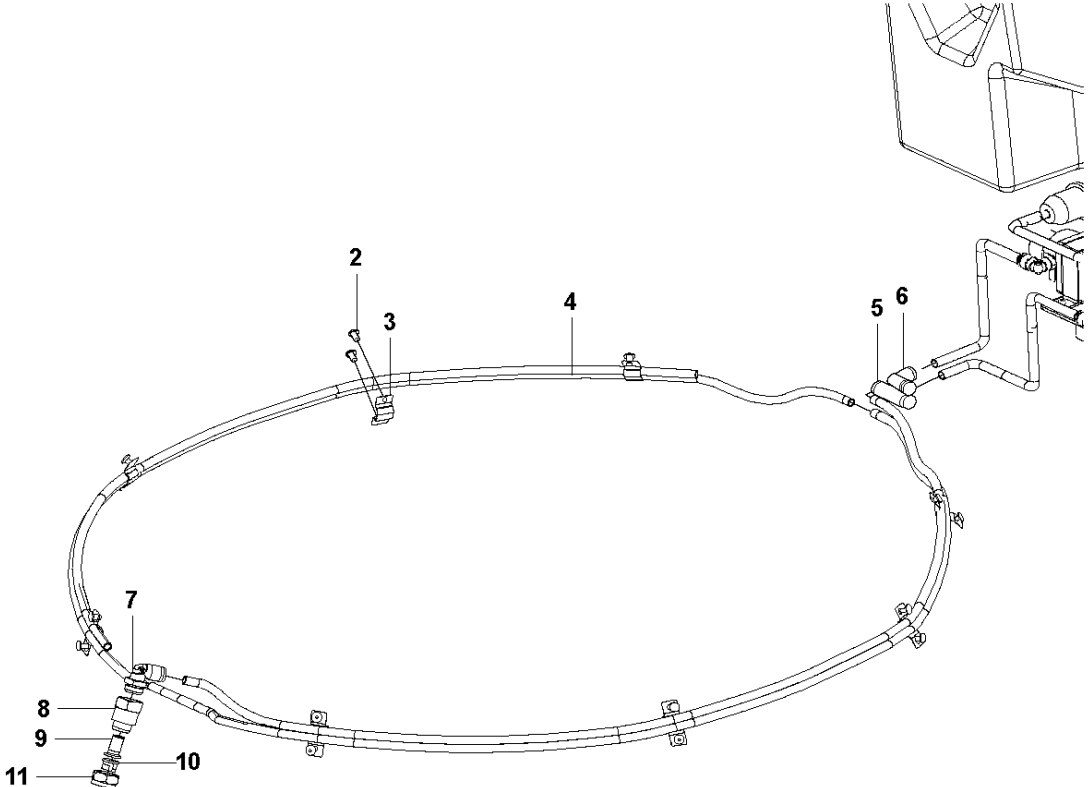

Y DURATIQ T8
GRINDING COVER

GRINDING COVER DURATIQ T8, 967839501, 967839505, 967839502, 967839506, 967839503,
967839504, 2018-12

Ref	Part No	Description	Remark	QTY KIT
1	593 48 11-01	COVER	GRINDING COVER T/X8 WATER CMPL.	1
2	593 51 46-01	RIVET	BLIND RIVET 4.8X11 BLACK	16
3	595 74 60-01	CLIP	CLIP 2XØ8MM	8
4	595711701	TBD	HOSE MIST AND WATER 8 CUT	1
5	593 48 95-01	CONNECTOR	CONNECTOR BLK TEE 3 x 8MM	1
6	593 48 97-01	CONNECTOR	CONNECTOR RED ELBOW 8MM - 8MM	1
7	593 48 98-01	CONNECTOR	CONNECTOR RED ELBOW 8MM - 3/8M	1
8	593 61 73-01	EXTENSION JOINT	MIST EXTENSION	1
9	593 48 99-01	FILTER	MIST FILTER, 100 MESH	1
10	593 49 00-01	NOZZLE	MIST NOZZLE	1
11	593 49 01-01	NUT	MIST NUT G3/8 SS	1