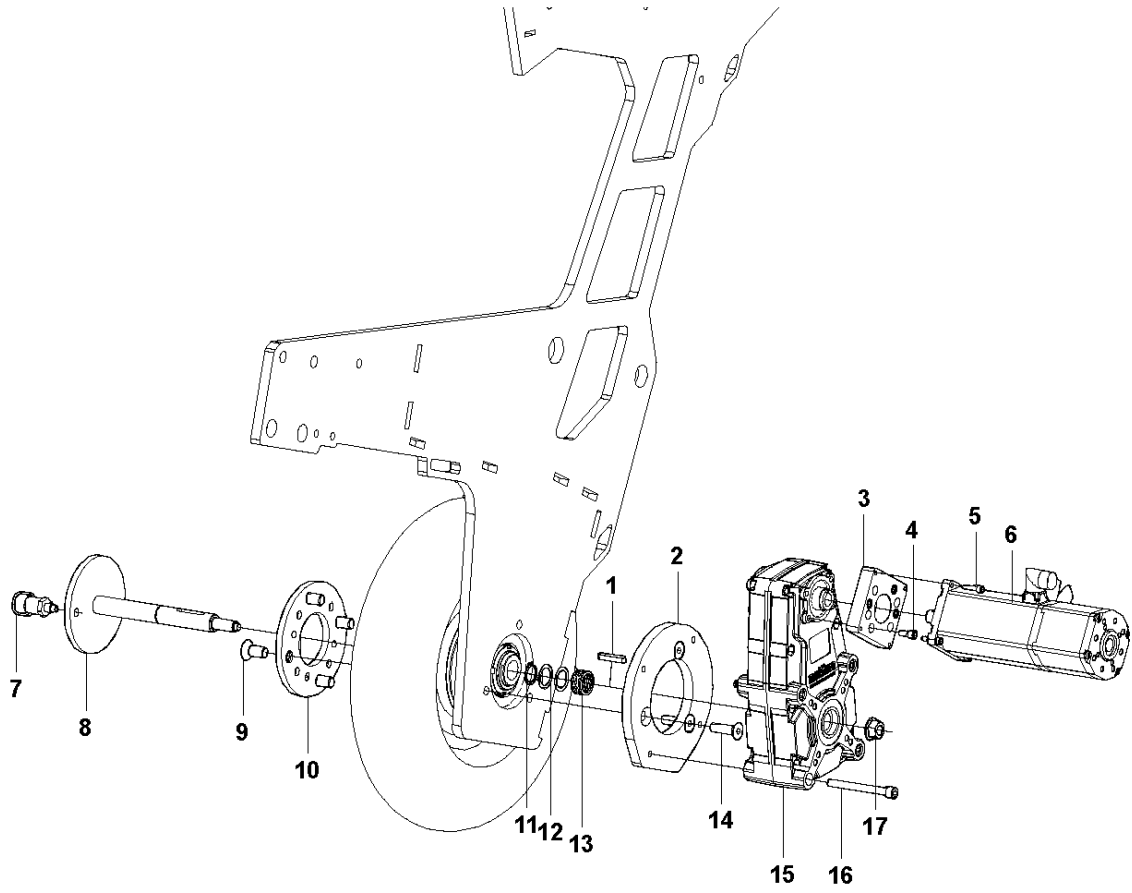

DRIVE MOTOR ASSY DURATIQ T8, 967839501, 967839505, 967839502, 967839506, 967839503, 967839504, 2018-12

AA DURATIQ T8
DRIVE MOTOR ASSY

DRIVE MOTOR ASSY DURATIQ T8, 967839501, 967839505, 967839502, 967839506, 967839503, 967839504, 2018-12

Ref	Part No	Description	Remark	QTY KIT
1	593 49 07-01	KEY	KEY 6X6X36	1
2	593 53 72-01	SPACER	GEAR SPACER	1
3	593 54 03-01	ADAPTER	DRIVE ADAPTER	1
4	593 50 80-01	SCREW	SCREW M6X14	4
5	593 50 38-01	SCREW	SCREW M5X20	4
6	593 58 24-01	DRIVE MOTOR	DRIVE MOTOR RIGHT	1
6	593 49 11-01	DRIVE MOTOR	DRIVE MOTOR LEFT	1
7	593 61 87-01	PISTON	INDEXING PLUNGER M10X1	1
8	593 53 70-01	DRIVE SHAFT ASSY	DRIVE SHAFT ASSY.	1
9	595 68 04-01	SCREW	SCREW M12X25	4
10	593 53 71-01	SPACER	LOCKING SPACER	1
11	593 49 63-01	CIRCLIP	CIRCLIP SGA20X1.2	1
12	593 51 44-01	RING	SHIM RING 20X28X0.3	2
13	593 49 08-01	SPRING	WAVE SPRING	1
14	593 51 40-01	SCREW	SCREW M10X35	3
15	593 49 12-01	GEARBOX	DRIVE GEARBOX	1
16	595672301	TBD	SCREW M8X80	4
17	593 51 39-01	LOCK NUT	NUT M12	1