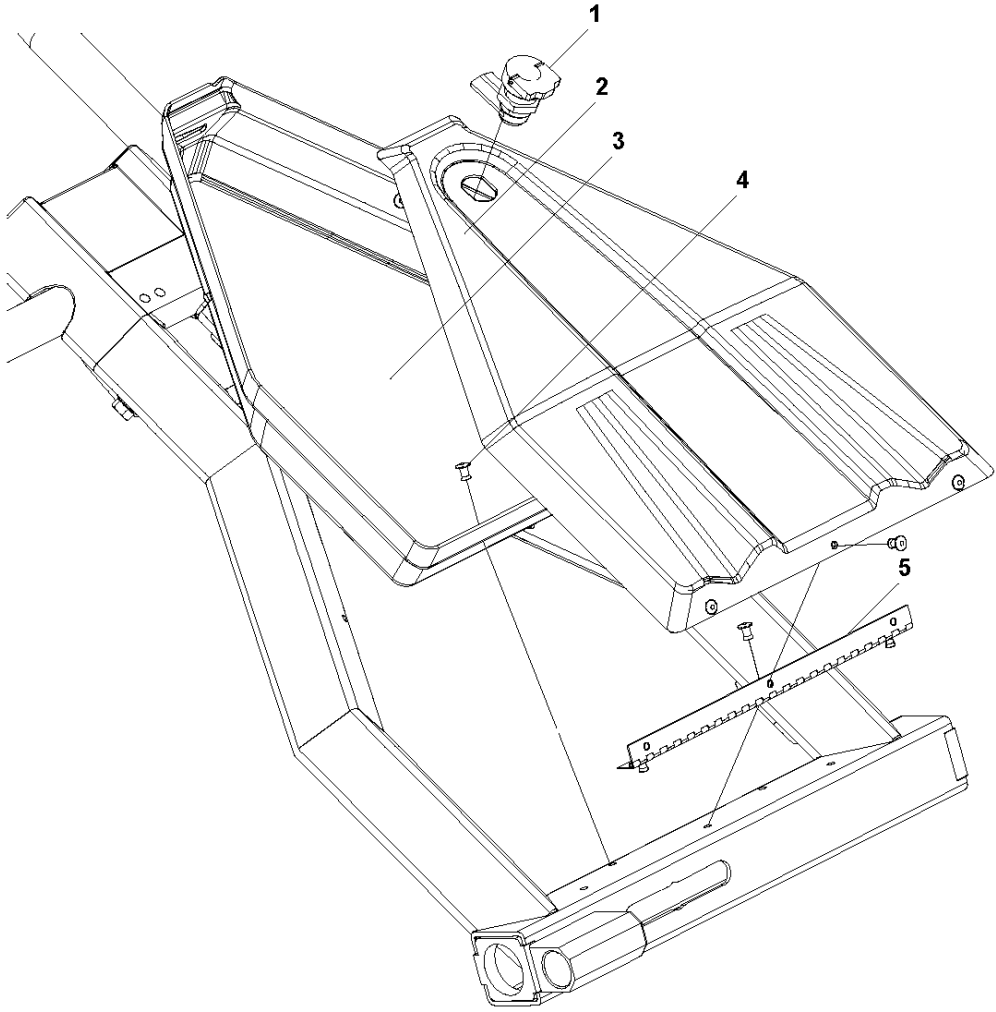

E DURATIQ T8
PLASTICS

PLASTICS DURATIQ T8, 967839501, 967839505, 967839502, 967839506, 967839503, 967839504, 2018-12

Ref	Part No	Description	Remark	QTY KIT
1	595660401	TBD	GLOVE COVER LOCK	1
2	595 75 97-01	GLOVE	GLOVE COVER UPPER	1
3	595 75 96-01	GLOVE	GLOVE COVER LOWER	1
4	593 51 46-01	RIVET	POP RIVET 4.8	10
5	595 71 27-01	GLOVE	GLOVE COVER HINGE	1