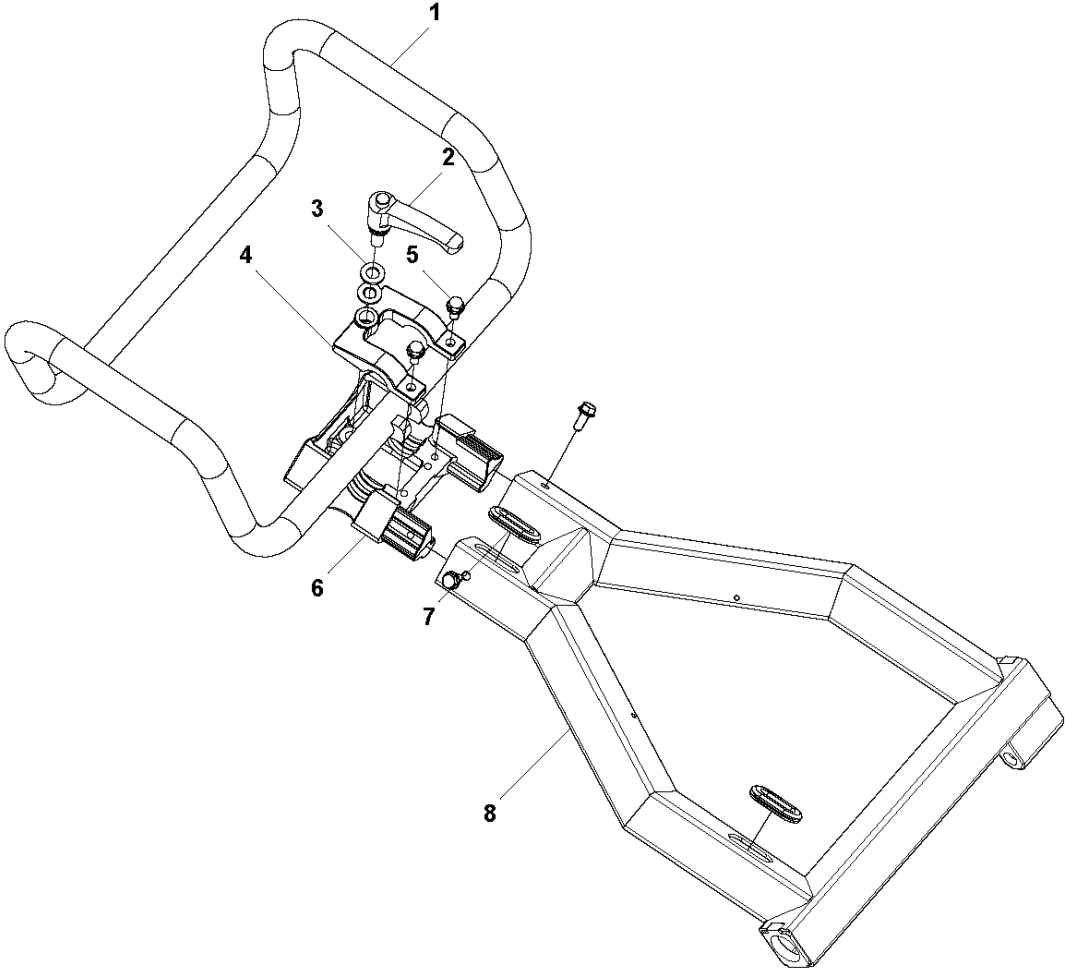

F DURATIQ T8
HANDLE BAR ASSY

HANDLE BAR ASSY DURATIQ T8, 967839501, 967839505, 967839502, 967839506, 967839503,
967839504, 2018-12

Ref	Part No	Description	Remark	QTY KIT
1	593 53 76-01	HANDLEBAR	HANDLEBAR	1
2	593 48 64-01	HANDLE	ADJUSTABLE HANDLE M12X30	1
3	593 48 58-01	WASHER	WASHER 13X24X2.5	1
4	595 75 57-01	HANDLEBAR	HANDLEBAR CLAMP	1
5	593 51 35-01	SCREW	SCREW M8X20	4
6	595531201	TBD	HANDLEBAR BRACKET	1
7	595659001	TBD	RUBBER GROMMET 31X48X14	2
8	595 75 59-01	HANDLE	HANDLE WELDMENT	1