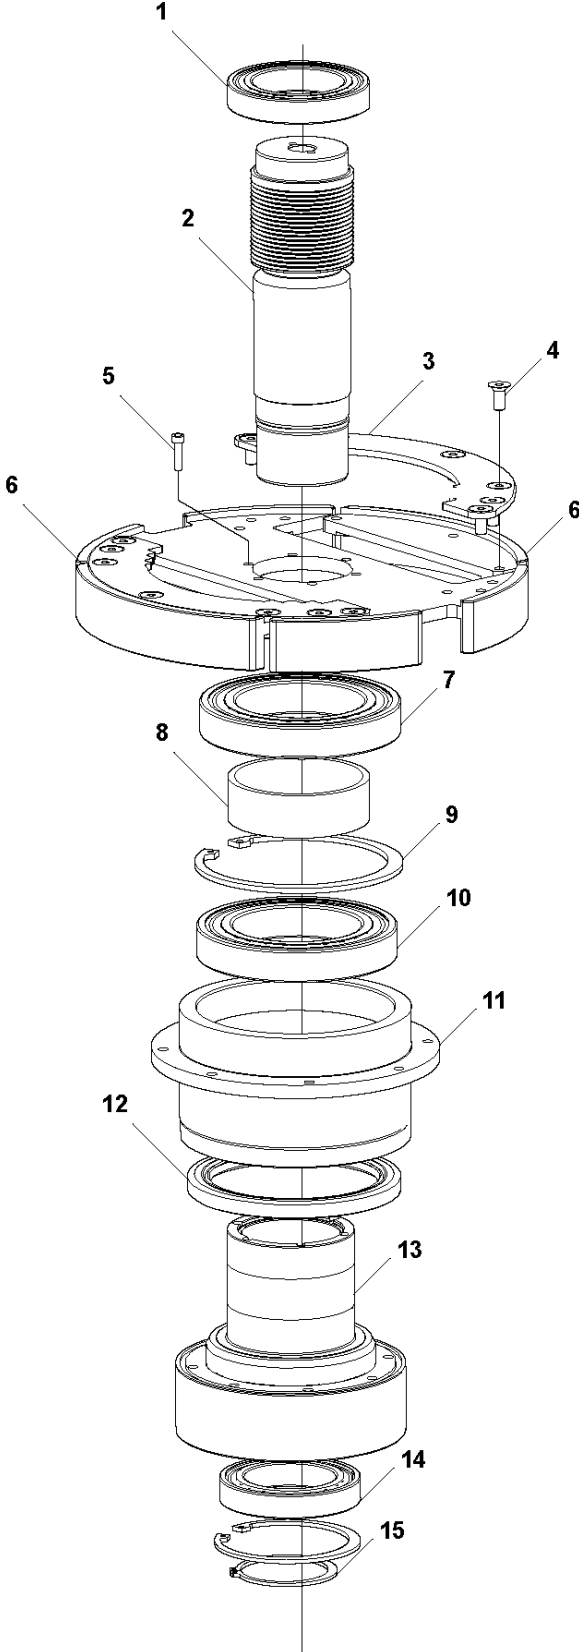

S DURATIQ T8
CENTER HUB ASSY

CENTER HUB ASSY DURATIQ T8, 967839501, 967839505, 967839502, 967839506, 967839503, 967839504, 2018-12

Ref	Part No	Description	Remark	QTY KIT
1	593 49 26-01	BALL BEARING	BALL BEARING 6013-2Z C3	1
2	595759901	TBD	PULLEY CENTER Ø105	1
3	593 51 42-01	SCREW	SCREW M6X20	6
4	593 50 49-01	SCREW	SCREW M8X20	14
5	595709501	TBD	LOCKING PLATE SEC. PULLEY	2
6	595757101	TBD	SEGMENT PULLEY INCL. POS 4 & 5	2
7	593 62 99-01	BALL BEARING	BALL BEARING 6018- 2RS1	2
8	595713101	TBD	SPACER RING	1
9	595679801	TBD	CIRCLIP SGH 140X4	1
10	595713001	TBD	CENTER HUB OUTER	1
11	593 48 70-01	RADIAL SEAL	RADIAL SEAL 120X150X12	1
12	593 54 29-01	HUB	CENTER HUB INNER	1
13	593 49 26-01	BALL BEARING	BALL BEARING 6013-2Z C3	1
14	593 50 30-01	CIRCLIP	CIRCLIP SGH 100X3	1
15	593 50 29-01	CIRCLIP	CIRCLIP SGA 65X2.5	1