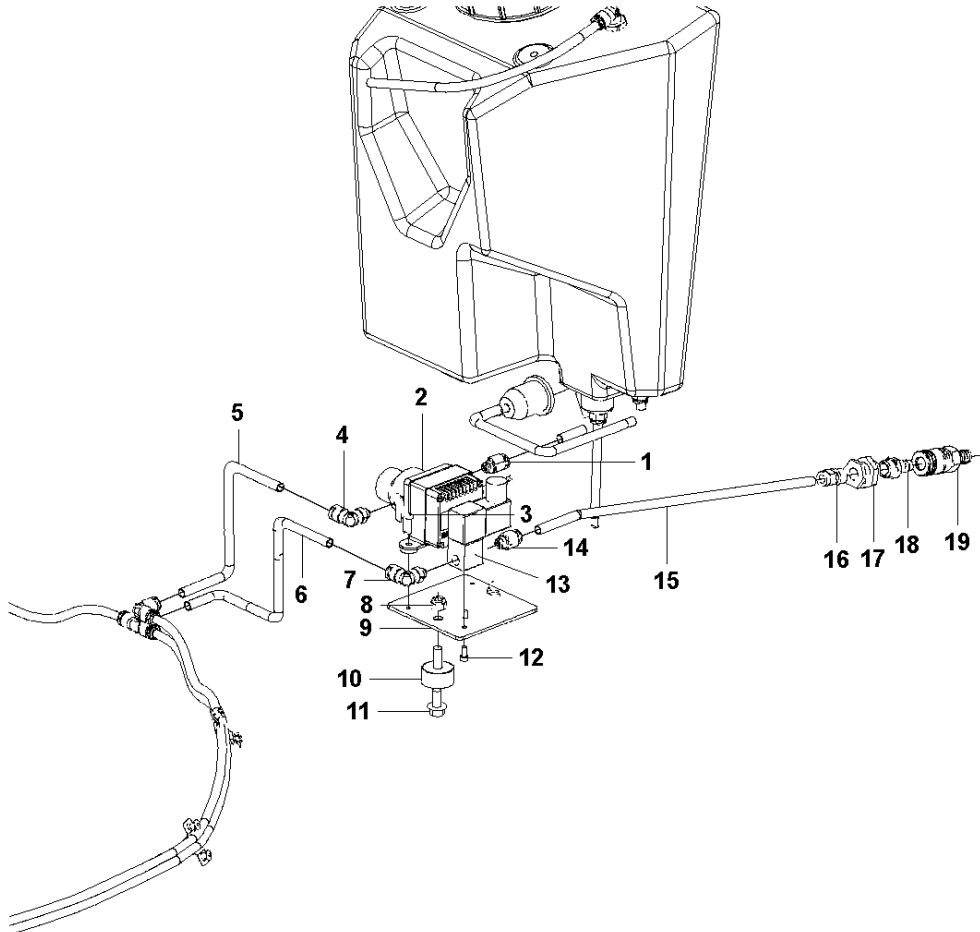

X DURATIQ T8
MIST PUMP

MIST PUMP DURATIQ T8, 967839501, 967839505, 967839502, 967839506, 967839503, 967839504, 2018-12

Ref	Part No	Description	Remark	QTY KIT
1	593 48 82-01	CONNECTOR	CONNECTOR RED STRAIGHT 8-1/8M	1
2	593 48 85-01	PUMP	MIST PUMP	1
3	593 50 64-01	SCREW	SCREW MC6S 88 DIN 912 ISO 4762	2
4	593 48 83-01	CONNECTOR	CONNECTOR RED ELBOW 8 - 1/8M	1
5	593 48 87-01	HOSE	HOSE Ø8/6 370MM	1
6	593 48 87-01	HOSE	HOSE Ø8/6 420MM	1
7	593 48 84-01	CONNECTOR	CONNECTOR BLK ELBOW 8 - 1/8M	1
8	593 49 98-01	LOCK NUT	NUT LM6M 8 M8 DIN 985	2
9	593 53 92-01	PLATE	PUMP MOUNTING PLATE	1
10	593 48 80-01	DAMPER	VIBRATION DAMPER M8	2
11	593 96 40-01	SCREW	SCREW M8x16 8.8 ZP DIN 6921	2
12	593 50 89-01	SCREW	SCREW MC6S M4x10 8.8 DIN 912/ISO 4762	2
13	593 49 10-01	VALVE	WATER VALVE 24VDC	1
14	593 48 81-01	CONNECTOR	CONNECTOR BLK STRAIGHT 8-1/8M	1
15	593 48 87-01	HOSE	HOSE Ø8/6 370MM	1
16	593 48 89-01	CONNECTOR	CONNECTOR BLK STRAIGHT 8-1/4M	1
17	593 48 88-01	CONNECTOR	CONNECTOR BULKHEAD 1/4F-1/4F	1
18	593 48 91-01	CONNECTOR	CONNECTOR QUICK MALE 1/4M	1
19	593 48 92-01	CONNECTOR	CONNECTOR QUICK FEMALE Ø12	1