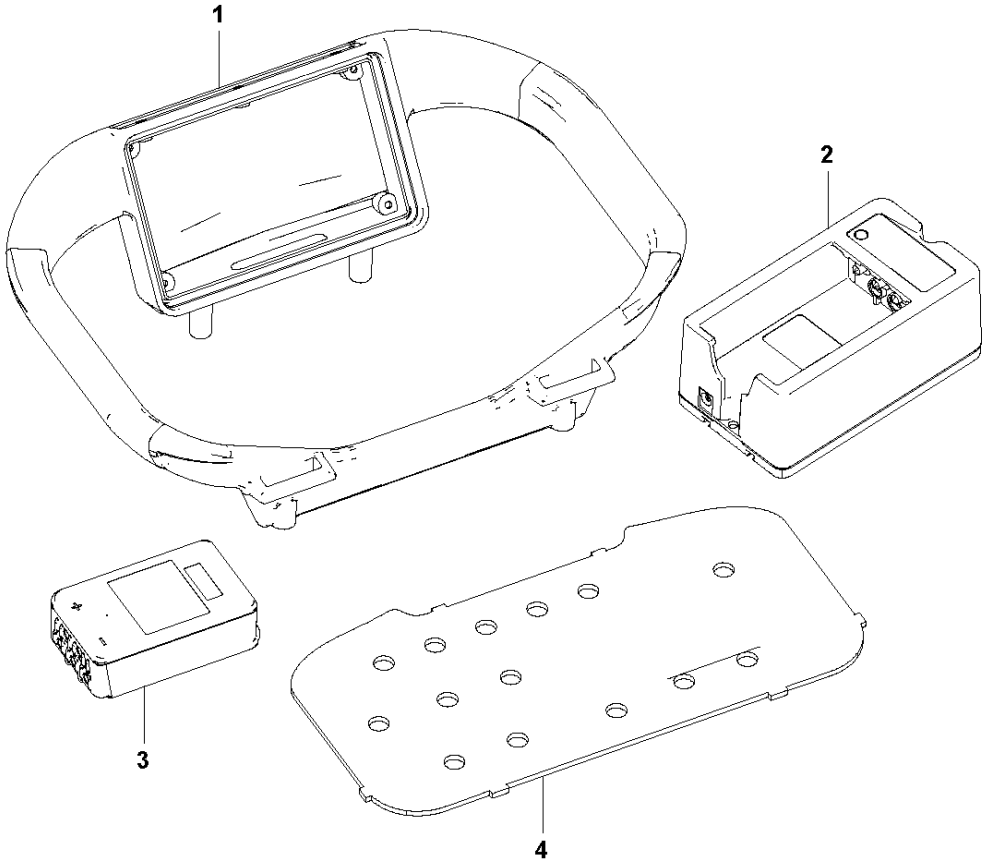

AD DURATIQ T8
REMOTE CONTROL

REMOTE CONTROL DURATIQ T8, 967839501, 967839505, 967839502, 967839506, 967839503, 967839504, 2018-12

Ref	Part No	Description	Remark	QTY KIT
1	593 55 85-01	DISPLAY COVER	REMOTE HANDLE	1
2	593 49 14-01	BATTERY CHARGER	BATTERY CHARGER	1
3	593 49 15-01	BATTERY	BATTERY	1
4	595742701	TBD	REMOTE OVERLAY	1