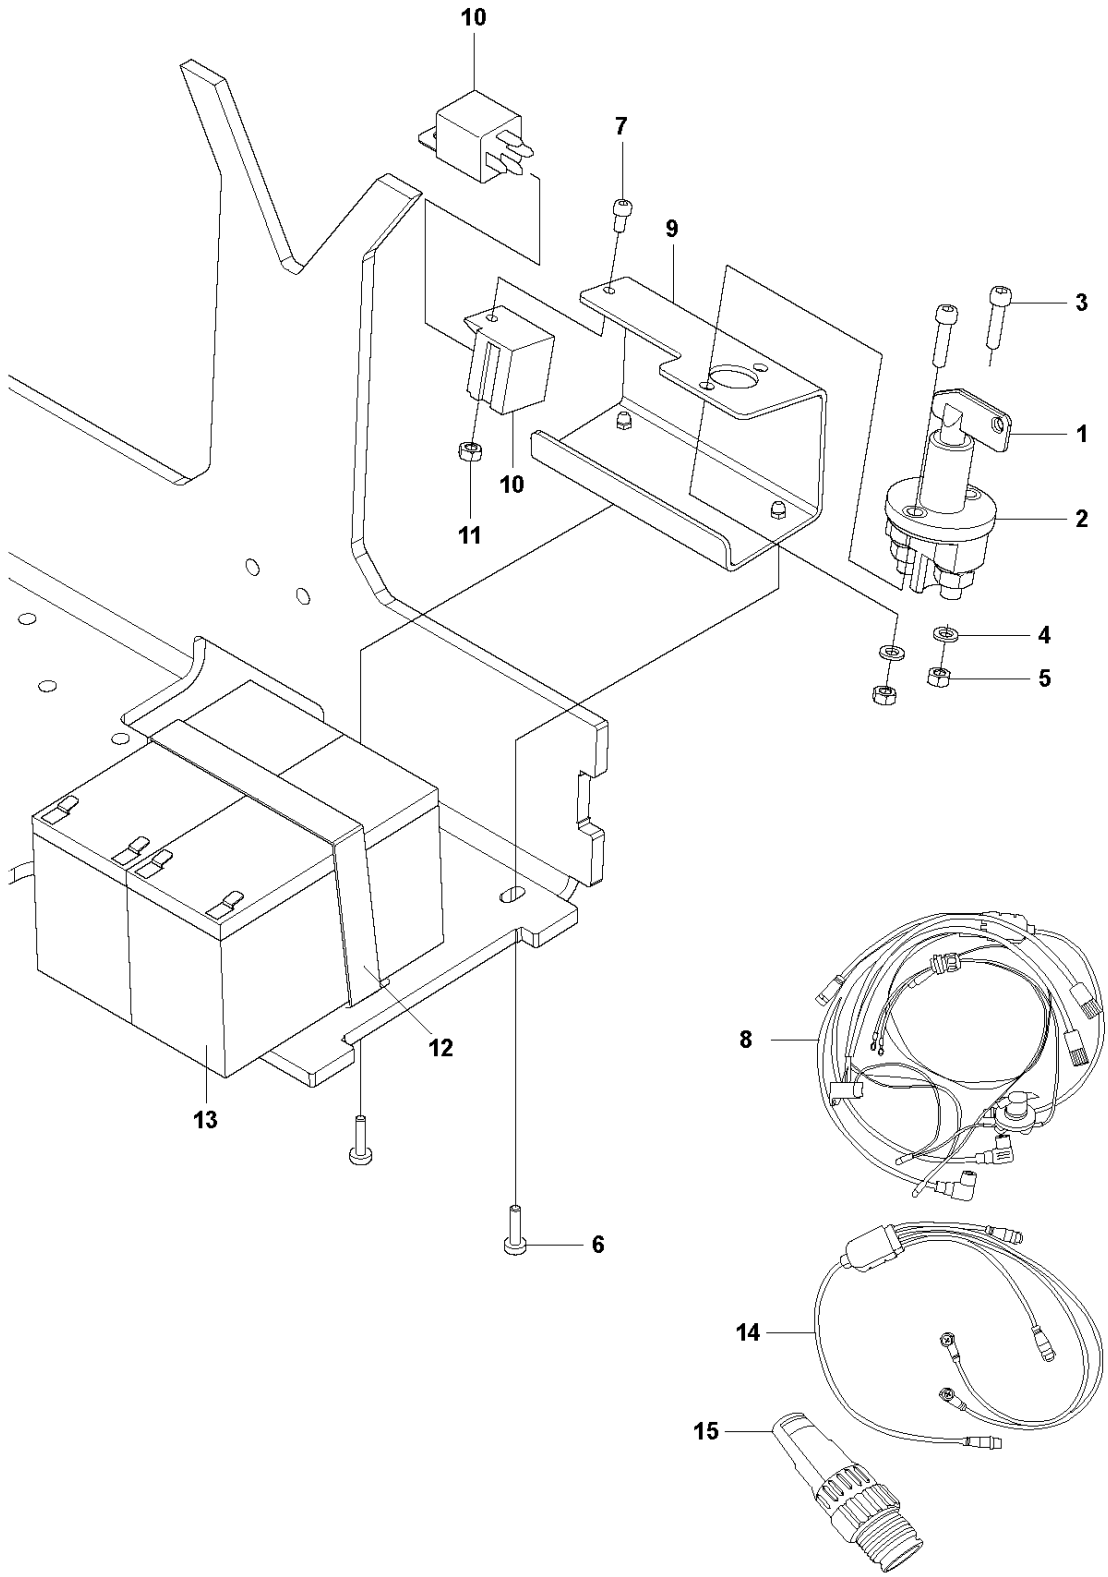

AB DURATIQ T8
BATTERY

BATTERY DURATIQ T8, 967839501, 967839505, 967839502, 967839506, 967839503, 967839504, 2018-12

Ref	Part No	Description	Remark	QTY KIT
1	593 55 87-01	KEY	BATTERY SWITCH KEY	1
2	564045	TBD	BATTERY SWITCH INCL. KEY	1
3	593 51 42-01	SCREW	SCREW M6X20	2
4	593 49 60-01	WASHER	WASHER M6	2
5	593 50 00-01	LOCK NUT	NUT M6	2
6	593 51 42-01	SCREW	SCREW M6X20	2
7	593 50 20-01	SCREW	SCREW M5X12	1
8	593 58 43-01	CABLE	DRIVE MOTOR CABLE KIT	1
9	595 71 67-01	BATTERY	BATTERY HOLDER	1
10	594 95 35-01	RELAY	RELAY 24V	1
11	593 50 65-01	LOCK NUT	NUT M5	1
12	595660001	TBD	BATTERY STRAP	1
13	593 49 16-01	BATTERY	BATTERY 12V	2
14	593 54 98-01	CABLE	CABLE DRIVE MOTOR CONTROL	1
15	593 56 09-01	RESISTOR	CAN TERMINATION RESISTOR	1