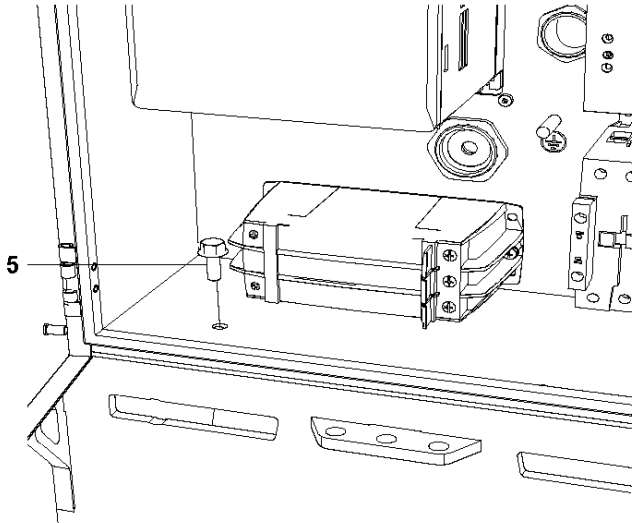

**DURATIQ T8
POWER UNIT ASSY**

POWER UNIT
967839504, 2018-12

DURATIQ T8, 967839501, 967839505, 967839502, 967839506, 967839503,

Ref	Part No	Description	Remark	QTY KIT
1	595771401	TBD	POWER UNIT 3X400V 15KW	1
1	595 09 93-01	POWER UNIT	POWER UNIT 3X200V 12KW	1
2	595 75 61-01	HANDLE	HANDLE ADJUSTMENT PLATE	1
3	595680501	TBD	SCREW M3X8	2
4	593 49 17-01	MAGNET	MAGNET Ø16X4.5	2
5	593 51 35-01	SCREW	SCREW M8X20	4
6	595759001	TBD	LOCKING PLATE	1
7	593 49 98-01	LOCK NUT	NUT M8	2
8	593 51 37-01	SCREW	SCREW M8X40	2