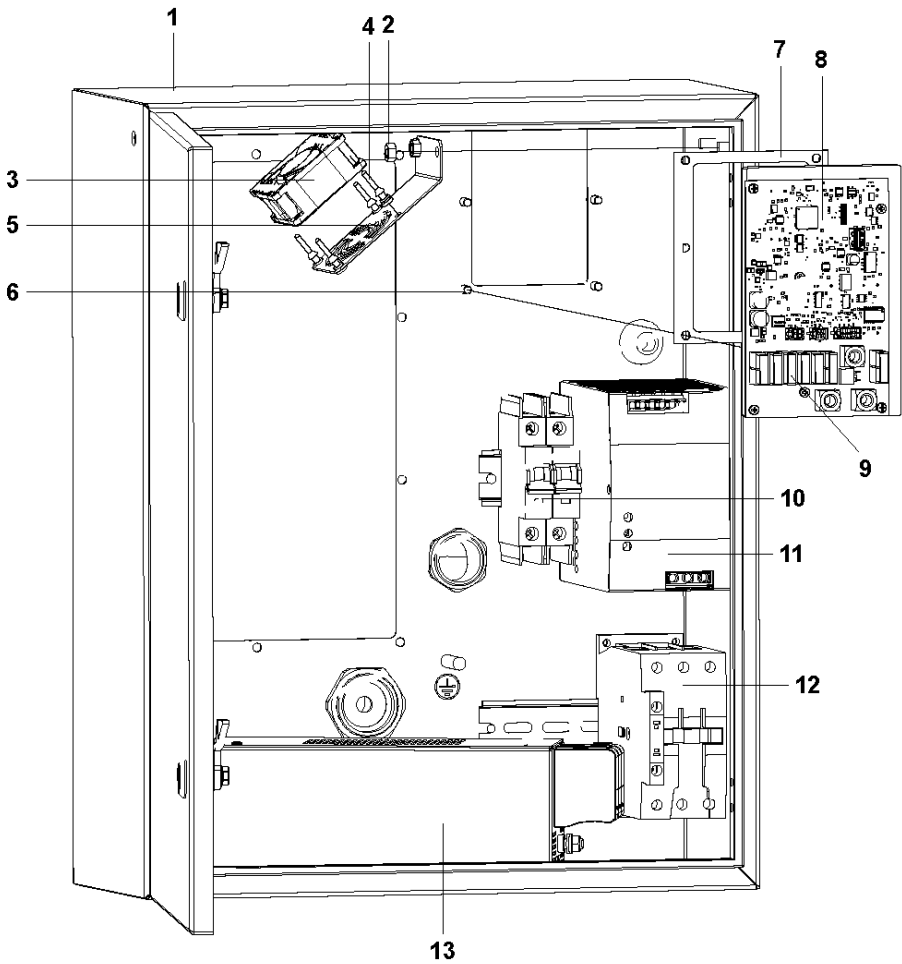

U DURATIQ T8
ELECTRICAL CABINET

ELECTRICAL CABINET DURATIQ T8, 967839501, 967839505, 967839502, 967839506, 967839503, 967839504, 2018-12

Ref	Part No	Description	Remark	QTY KIT
1	595758301	TBD	ENCLOSURE	1
2	593 50 00-01	LOCK NUT	NUT M6	2
3	595 74 44-01	FAN	FAN 24VDC - 60x60x25	1
4	595 74 43-01	FAN	FAN MOUNT RUBBER	4
5	595 71 08-01	MOUNT	MOUNT PLATE FOR 60mm FAN	1
6	595 68 22-01	SCREW	SCREW M5x10	6
7	593 53 63-01	GASKET	GASKET MAIN CIRCUIT BOARD	1
8	593 54 91-01	ELECTRIC MODULE	MAIN CIRCUIT BOARD	1
9	593 55 79-01	FUSE	FUSES F2 - F7 4A	6
9	593 55 80-01	FUSE	FUSES F8 20A	1
10	593 56 01-01	CIRCUIT BREAKER	CIRCUIT BREAKER 2-P 5A	1
11	593 56 02-01	POWER UNIT	POWER SUPPLY 24VDC 20A	1
12	593 55 92-01	CONTACTOR	CONTACTOR 3x200V 12kW 50A	1
12	593 55 94-01	CONTACTOR	CONTACTOR 3x400V 15kW 30A	1
13	593 56 00-01	FILTER	EMC-FILTER 3x200V 12kW 50A	1
13	593 55 99-01	FILTER	EMC-FILTER 3x400V 15kW 30A	1