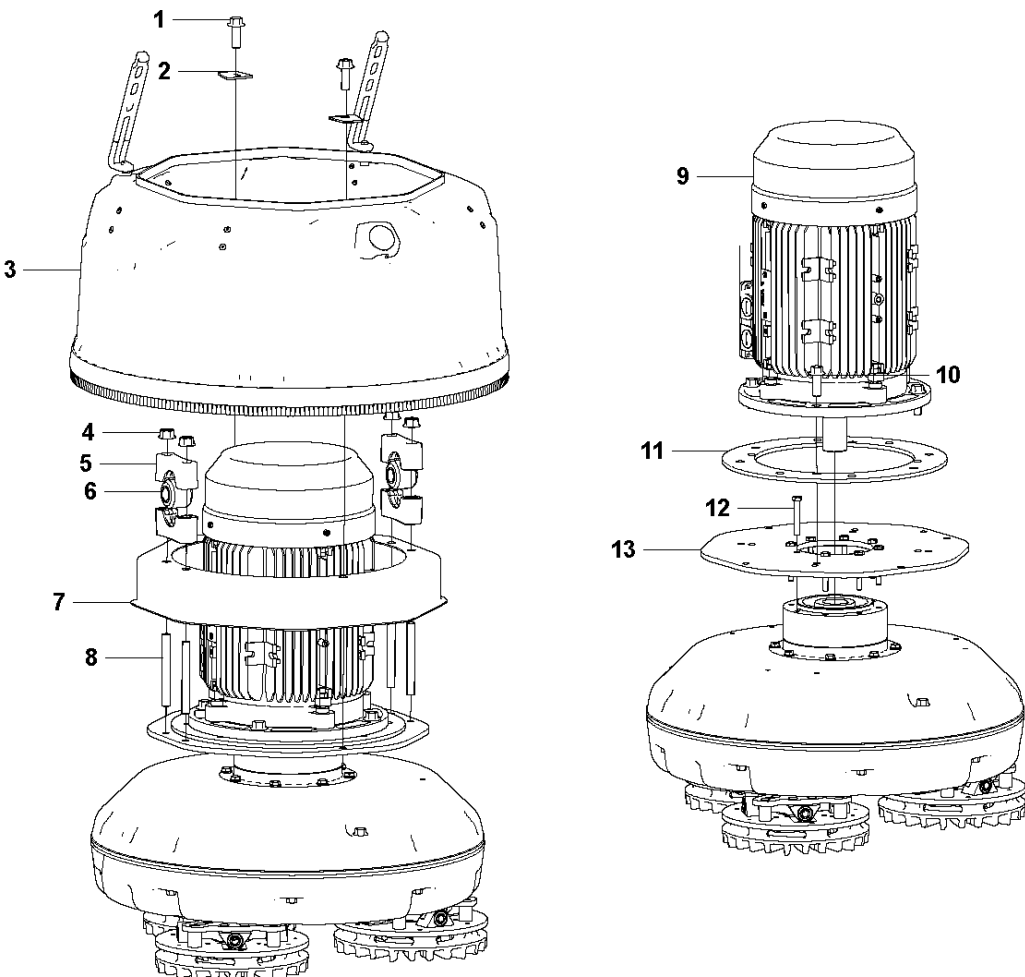

M DURATIQ T8
MOTOR & COVER

MOTOR & COVER DURATIQ T8, 967839501, 967839505, 967839502, 967839506, 967839503, 967839504, 2018-12

Ref	Part No	Description	Remark	QTY KIT
1	595 68 01-01	SCREW	SCREW M12X35	2
2	593 53 89-01	COVER	COVER LOCKING PLATE	2
3	593 53 65-01	COVER	GRINDING COVER 8	1
4	593 51 39-01	LOCK NUT	NUT M6MF M12	4
5	593 54 20-01	CLAMP	SUSPENSION CLAMP	4
6	593 53 90-01	SUSPENSION	SUSPENSION RUBBER	2
7	595 75 80-01	COVER	GRINDING COVER GUIDE	1
8	593 51 45-01	BOLT	PS M12X100	4
9	595 53 09-01	MOTOR	MOTOR 11kW	1
9	593 56 04-01	MOTOR	MOTOR 15kW	1
10	595 68 01-01	SCREW	SCREW M12X35	4
11	595 71 03-01	MOTOR	MOTOR SPACER SEAL	1
12	595679901	TBD	SCREW M8X55	8
13	595758101	TBD	MOTOR PLATE	1