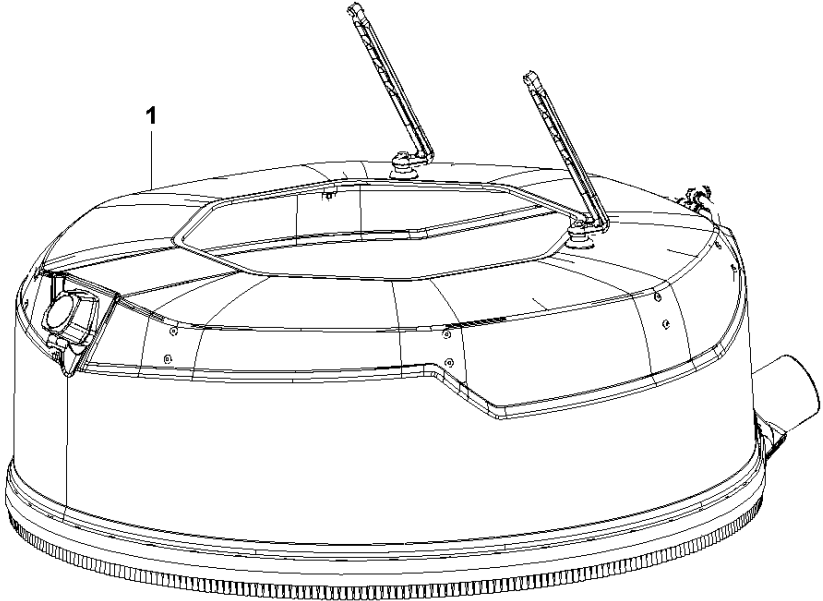

Y DURATIQ T8
GRINDING COVER

GRINDING COVER DURATIQ T8, 967839501, 967839505, 967839502, 967839506, 967839503,
967839504, 2018-12

Ref	Part No	Description	Remark	QTY KIT
1	593 48 11-01	COVER	GRINDING COVER T/X8 WATER CMPL.	1
2	593 51 46-01	RIVET	BLIND RIVET 4.8X11 BLACK	16
3	595 74 60-01	CLIP	CLIP 2XØ8MM	8
4	595711701	TBD	HOSE MIST AND WATER 8 CUT	1
5	593 48 95-01	CONNECTOR	CONNECTOR BLK TEE 3 x 8MM	1
6	593 48 97-01	CONNECTOR	CONNECTOR RED ELBOW 8MM - 8MM	1
7	593 48 98-01	CONNECTOR	CONNECTOR RED ELBOW 8MM - 3/8M	1
8	593 61 73-01	EXTENSION JOINT	MIST EXTENSION	1
9	593 48 99-01	FILTER	MIST FILTER, 100 MESH	1
10	593 49 00-01	NOZZLE	MIST NOZZLE	1
11	593 49 01-01	NUT	MIST NUT G3/8 SS	1