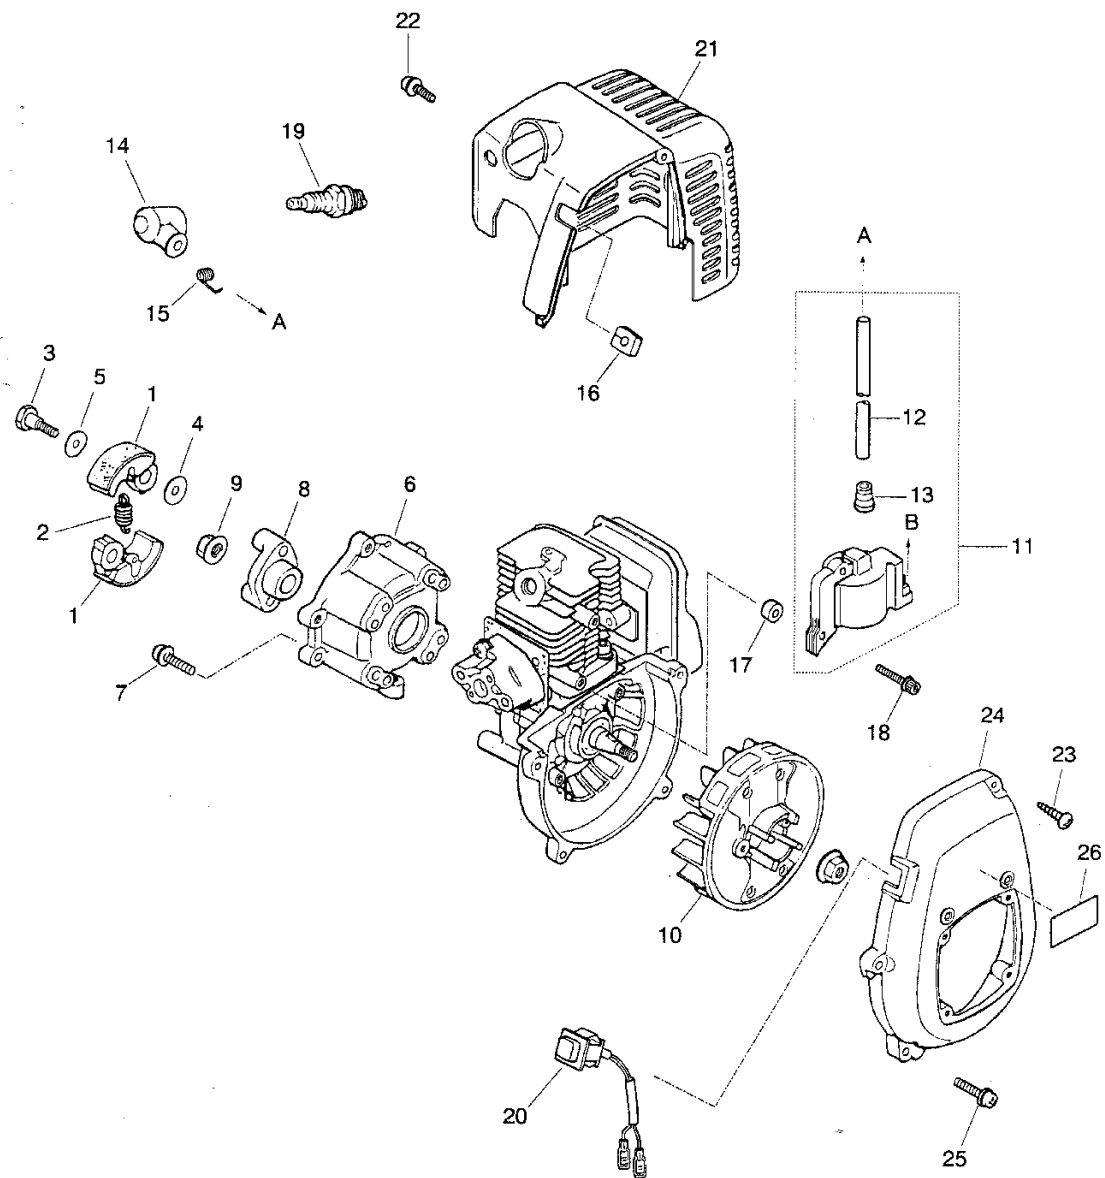

E1301 クラッチ・電装・カバー

GRINDING HEAD LOWER
967839503, 967839504, 2018-12

DURATIQ T8, 967839501, 967839505, 967839502, 967839506,

Ref	Part No	Description	Remark	QTY KIT
1	593 61 59-01	CROSS MEMBER	CROSS COMPLETE	3
2	593 31 93-01	TOOL	TOOL HOLDER EZ AIRFLOW Ø270MM	3
3	593 51 36-01	SCREW	SCREW M8X 25	18
4	593 54 01-01	HOLDER	GRIND HOLDER COMPLETE Ø270MM	3
5	593 48 72-01	RADIAL SEAL	RADIAL SEAL 60X75X8	3
6	593 51 37-01	SCREW	SCREW M8X45	9
7	595760901	TBD	HOUSING T8 BOTTOM	1
8	593 48 75-01	O-RING	O-RING HOUSING 8	1
9	593 96 40-01	SCREW	SCREW M8X16	1
10	593 53 81-01	TENSIONER	PRE TENSION PLATE	1
11	593 96 42-01	WASHER	WASHER COPPER 10X20X1	1
12	593 96 41-01	SCREW	SCREW M10X30	1