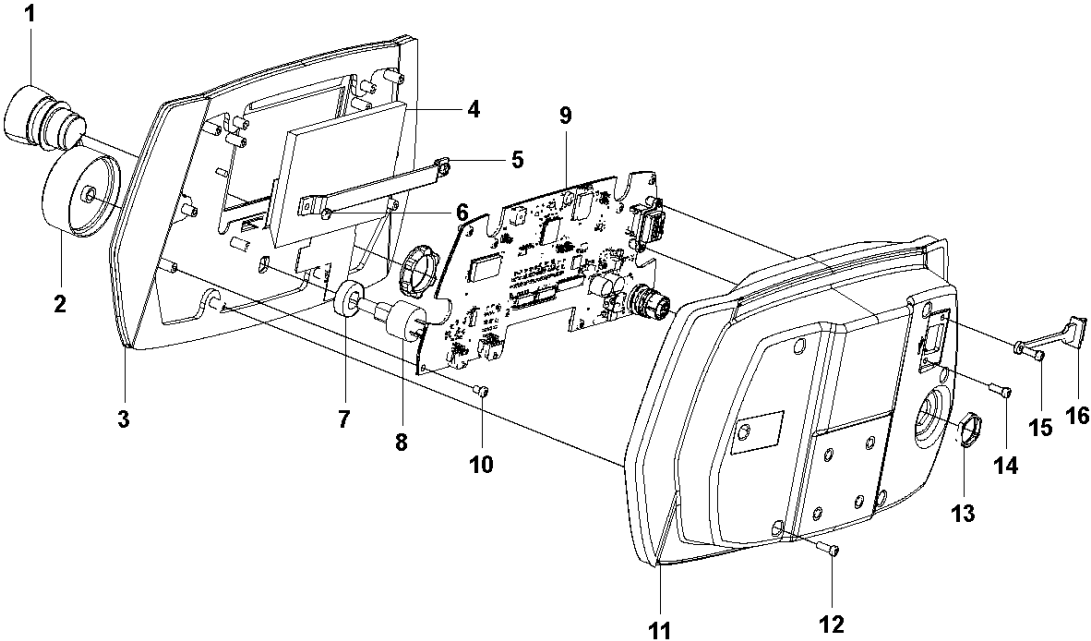

T DURATIQ T8
CONTROL PANEL

CONTROL PANEL DURATIQ T8, 967839501, 967839505, 967839502, 967839506, 967839503,
967839504, 2018-12

Ref	Part No	Description	Remark	QTY KIT
1	593 54 08-01	PUSH BUTTON	EMERGENCY STOP	1
2	593 49 18-01	KNOB	CONTROL PANEL KNOB	1
3	595 71 21-01	CONTROL	CONTROL PANEL FRONT	1
4	594 07 87-01	DISPLAY	DISPLAY 4.3"	1
5	595712301	TBD	DISPLAY BRACKET	1
6	593 50 55-01	NUT	NUT M6	2
7	595759301	TBD	POTENTIOMETER GASKET	1
8	595 71 24-01	POTENTIOMETER	POTENTIOMETER	1
9	593 54 07-01	ELECTRIC MODULE	CONTROL PANEL CIRCUIT BOARD	1
10	595 68 16-01	SCREW	SCREW M3X6	8
11	595 75 82-01	CONTROL	CONTROL PANEL ENCLOSURE	1
12	595681701	TBD	SCREW M3X10	6
13	595681801	TBD	NUT PG6 18X2.8	1
14	595 68 19-01	SCREW	SCREW 4-40X8 UNC	1
15	595 68 20-01	SCREW	SCREW 4-40X9.5 UNC	1
15	595 74 32-01	COVER	USB COVER	1