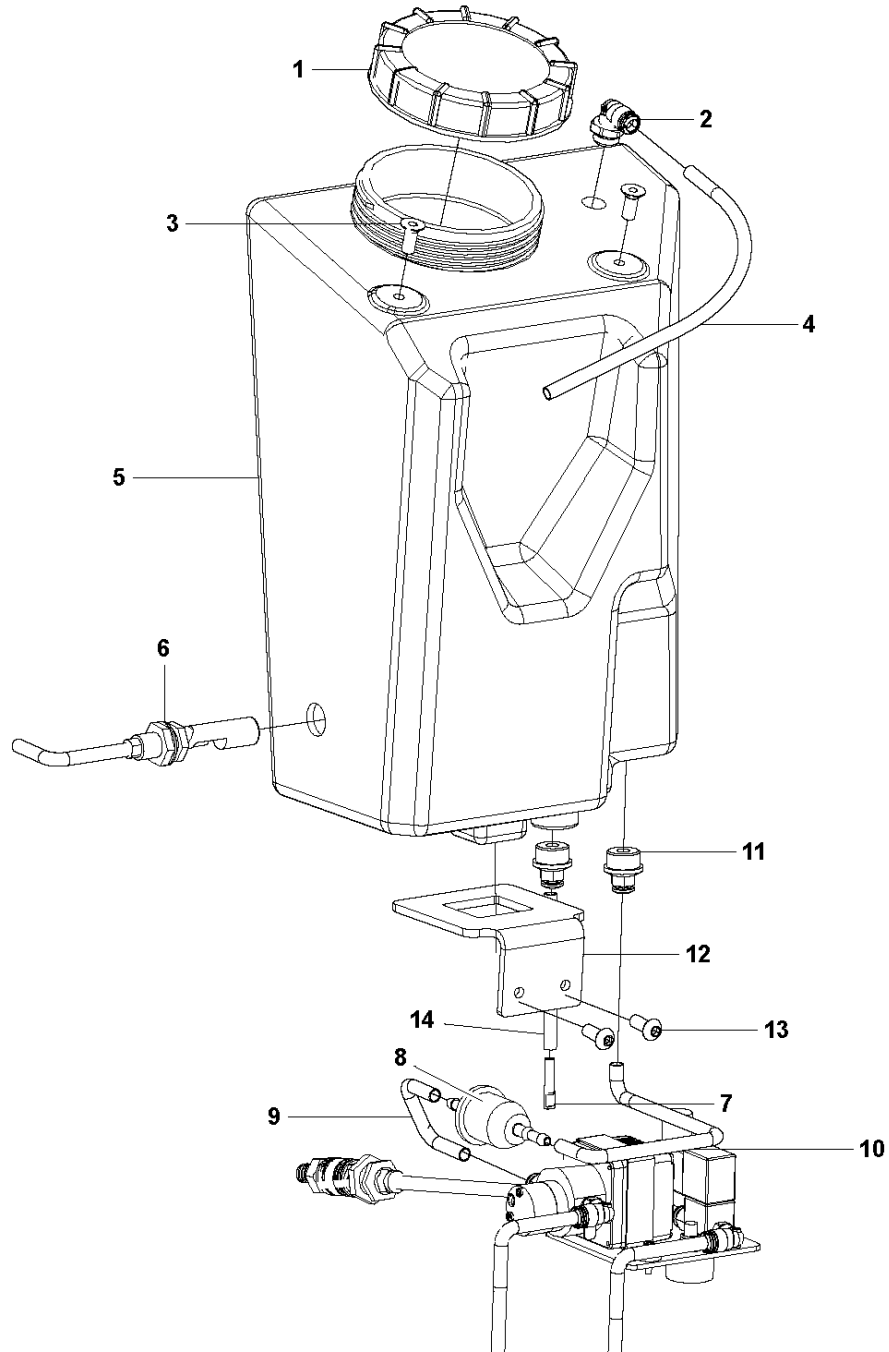

W DURATIQ T8
WATER TANK

WATER TANK
967839504, 2018-12

DURATIQ T8, 967839501, 967839505, 967839502, 967839506, 967839503,

Ref	Part No	Description	Remark	QTY KIT
1	595 65 95-01	WATER TANK	WATER TANK CAP	1
2	593 48 98-01	CONNECTOR	CONNECTOR RED ELBOW 8MM - 3/8M	1
3	593 50 49-01	SCREW	SCREW MFTS M8X20 8.8 FZB	2
4	593 48 87-01	HOSE	HOSE Ø8/6 370MM	1
5	593 53 79-01	TANK	WATER TANK INCL. CAP	1
6	595 65 96-01	SWITCH	LEVEL SWITCH	1
7	593 48 86-01	CONNECTOR	CONNECTOR RED PLUG Ø6	1
8	593 49 13-01	PREFILTER	WATER PRE FILTER	1
9	593 48 87-01	HOSE	HOSE Ø8/6 370MM	1
10	593 48 87-01	HOSE	HOSE Ø8/6 370MM	1
11	593 48 90-01	CONNECTOR	CONNECTOR RED STRAIGHT 8-1/2M	2
12	595757001	TBD	LOWER TANK BRACKET	1
13	595680701	TBD	SCREW M8X20 10.9 ZP ISO 7380	2
14	593 48 87-01	HOSE	HOSE Ø8/6 200MM	1