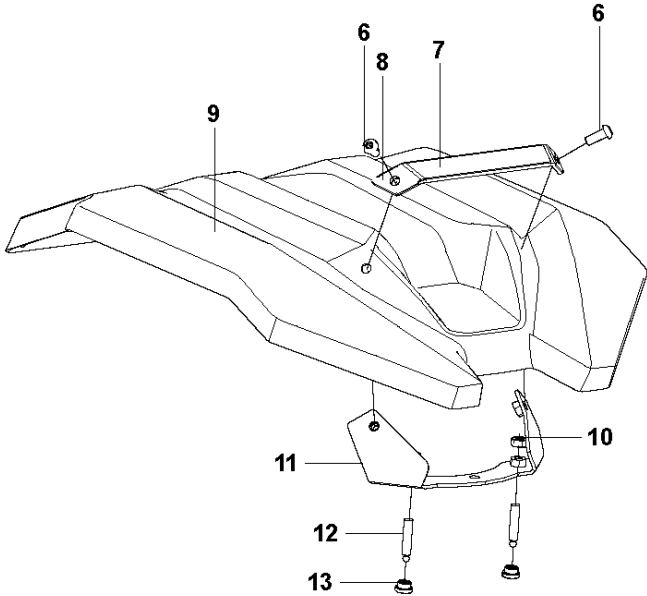

H DURATIQ T8
PLASTICS

PLASTICS DURATIQ T8, 967839501, 967839505, 967839502, 967839506, 967839503, 967839504, 2018-12

Ref	Part No	Description	Remark	QTY KIT
1	595 68 03-01	NUT	NUT M6	3
2	595759501	TBD	STORAGE BOX	1
3	593 51 46-01	RIVET	POP RIVET 4.8	8
4	595712601	TBD	TOP COVER HINGE	1
5	595758901	TBD	TOP COVER BRACKET	1
6	595680701	TBD	SCREW M8X20	2
7	595661201	TBD	DECAL T8	1
7	595661301	TBD	DECAL RT8	1
8	595759201	TBD	TOP COVER HANDLE	1
9	595758801	TBD	TOP COVER	1
10	593 50 47-01	NUT	NUT M8	2
11	595711801	TBD	TOP COVER MAGNET BRACKET	1
12	595660101	TBD	GRUB SCREW	2
13	595660201	TBD	THRUST PAD	2