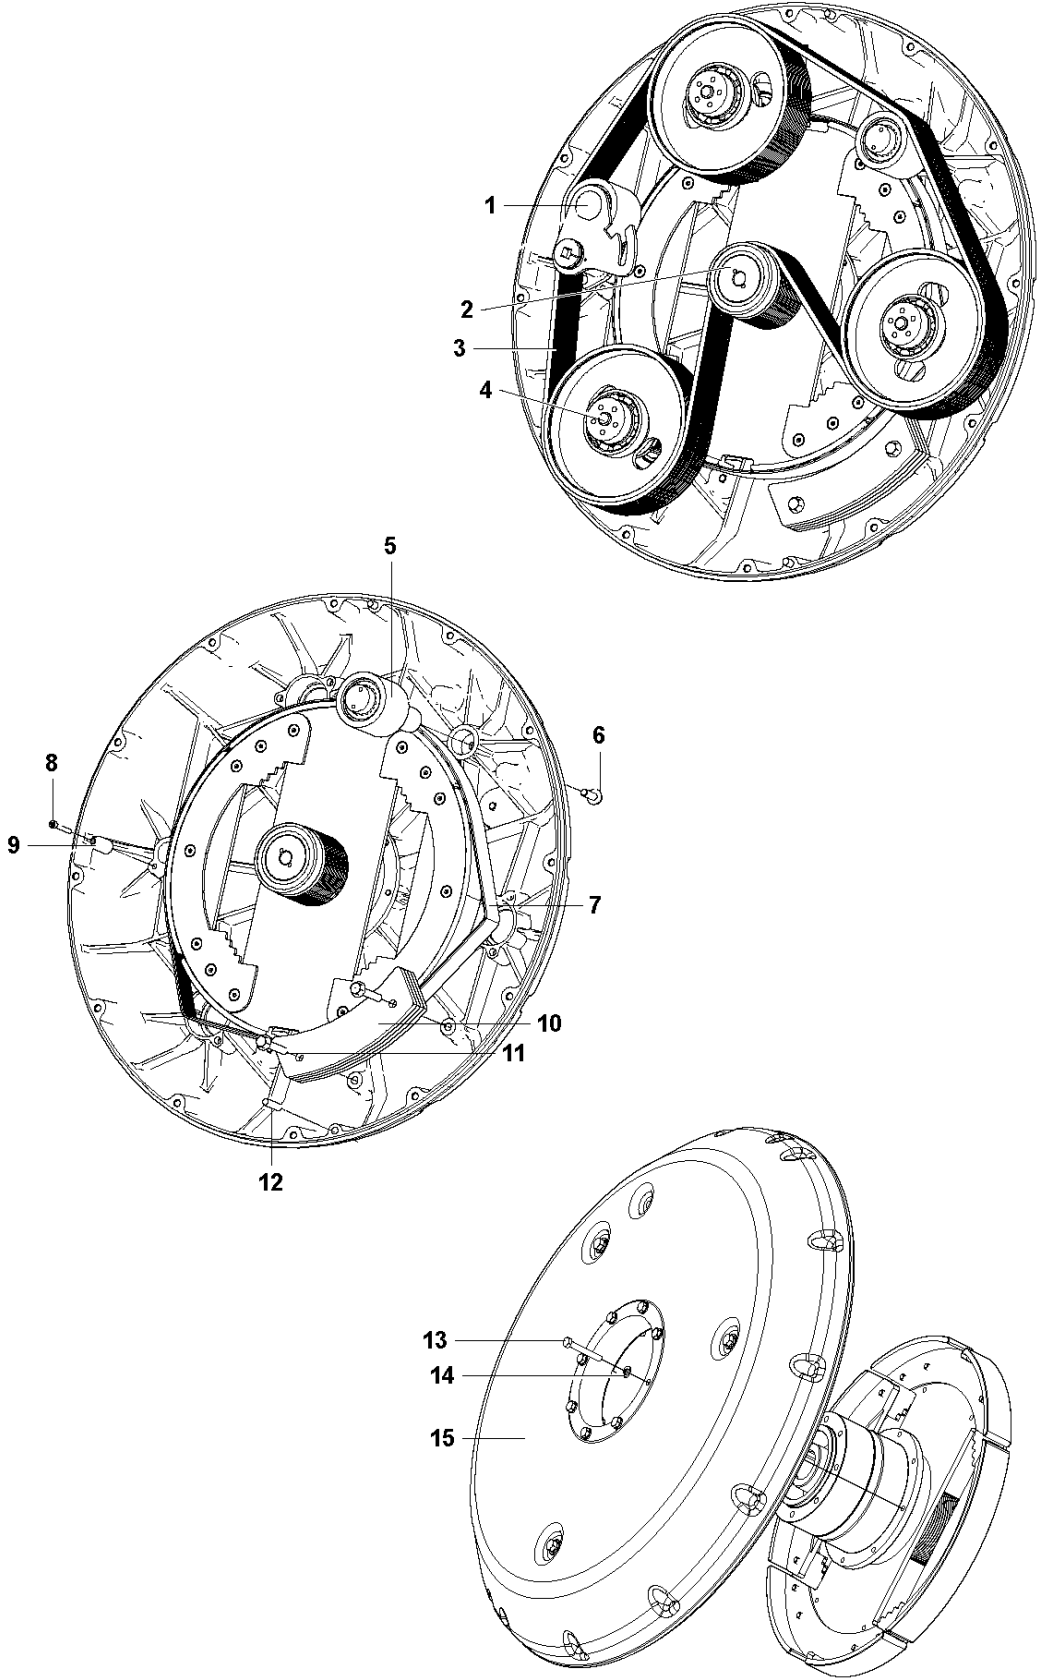

Q DURATIQ T8
GRINDING HEAD INTERNAL & UPPER

GRINDING HEAD INTERNAL & UPPER
967839506, 967839503, 967839504, 2018-12

DURATIQ T8, 967839501, 967839505, 967839502,

Ref	Part No	Description	Remark	QTY KIT
1	593 54 37-01	BELT TENSIONER	BELT TENSIONER	1
2	593 54 32-01	HUB ASSY	CENTER HUB ASSY. - 8	1
3	593 49 03-01	BELT	BELT PRIMORY - T8	1
4	593 54 33-01	SHAFT ASSY	GRINDING SHAFT ASSY. - 8	3
6	593 96 41-01	SCREW	SCREW M10X30	1
7	593 49 02-01	BELT	BELT SECONDARY - 8	1
8	593 51 04-01	SCREW	SCREW M6X50	1
9	595 71 39-01	TENSIONER	TENSIONER STOP	1
10	595713801	TBD	BALANCING WEIGHT - T8	4
11	595681501	TBD	SCREW M10X60	2
12	593 51 41-01	PIN	PARALLEL PIN	2
13	595679901	TBD	SCREW M8X55	8
14	593 50 04-01	WASHER	WASHER M8	8
15	595 76 08-01	HOUSING	HOUSING T8 TOP	1