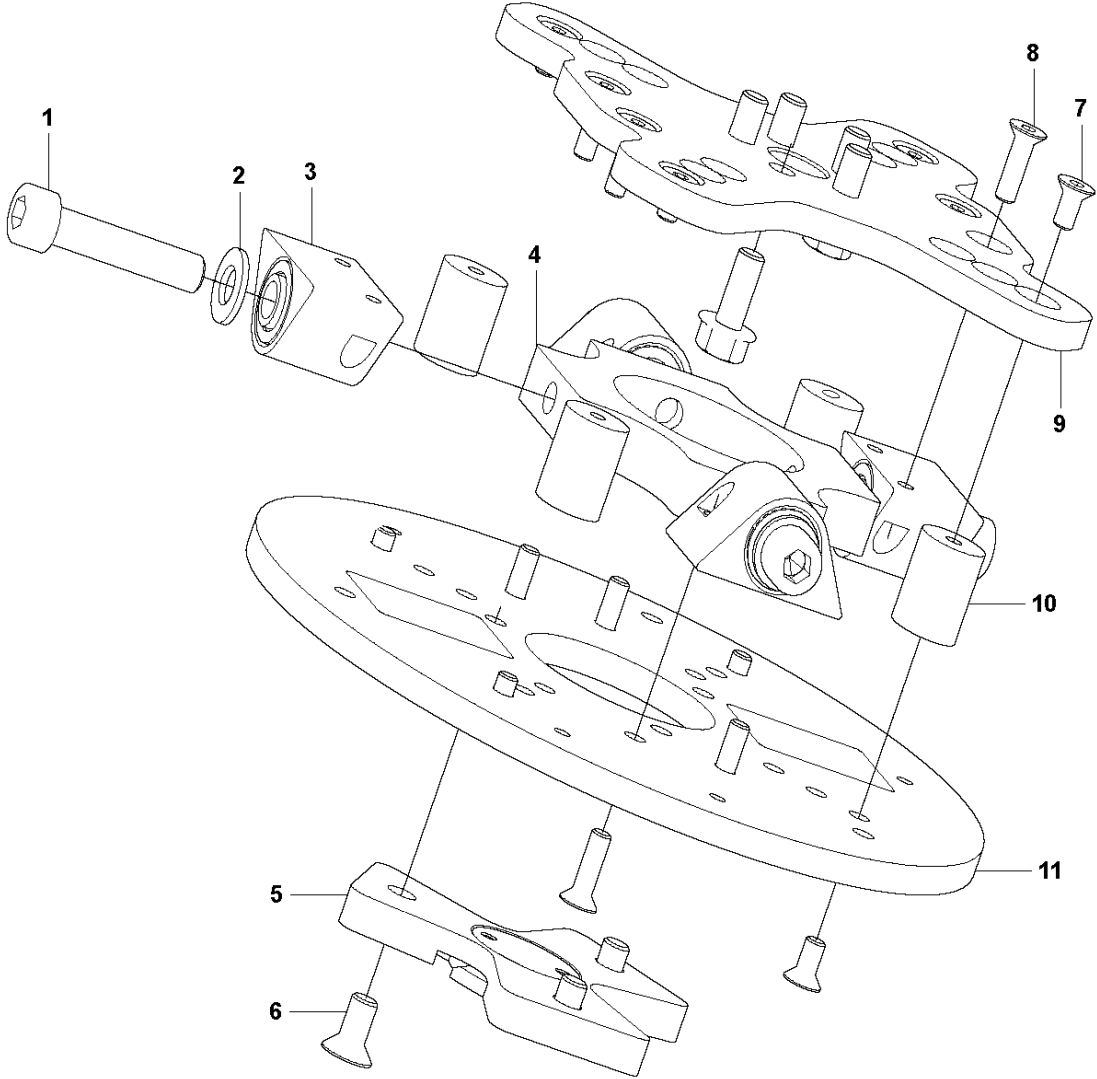

P DURATIQ T8
GRINDING HOLDER ASSY

GRINDING HOLDER ASSY
967839503, 967839504, 2018-12

DURATIQ T8, 967839501, 967839505, 967839502, 967839506,

Ref	Part No	Description	Remark	QTY KIT
1	593 51 26-01	SCREW	SCREW M 10X50	4
2	593 49 91-01	WASHER	WASHER M10	4
4	593 53 62-01	COUPLING	CARDAN CONNECTION	1
5	593 61 59-01	CROSS MEMBER	CROSS COMPLETE INCL. POS.6	1
6	593 49 99-01	SCREW	SCREW M8X16	3
7	593 50 85-01	SCREW	SCREW M6X12	8
8	593 50 51-01	SCREW	SCREW M6X20	8
9	593 53 97-01	PLATE	UPPER GRIND HOLDER PLATE	1
10	595 74 84-01	ABSORBER	SHOCK ABSORBER	4
11	593 53 99-01	PLATE	GRIND HOLDER PLATE Ø270	1