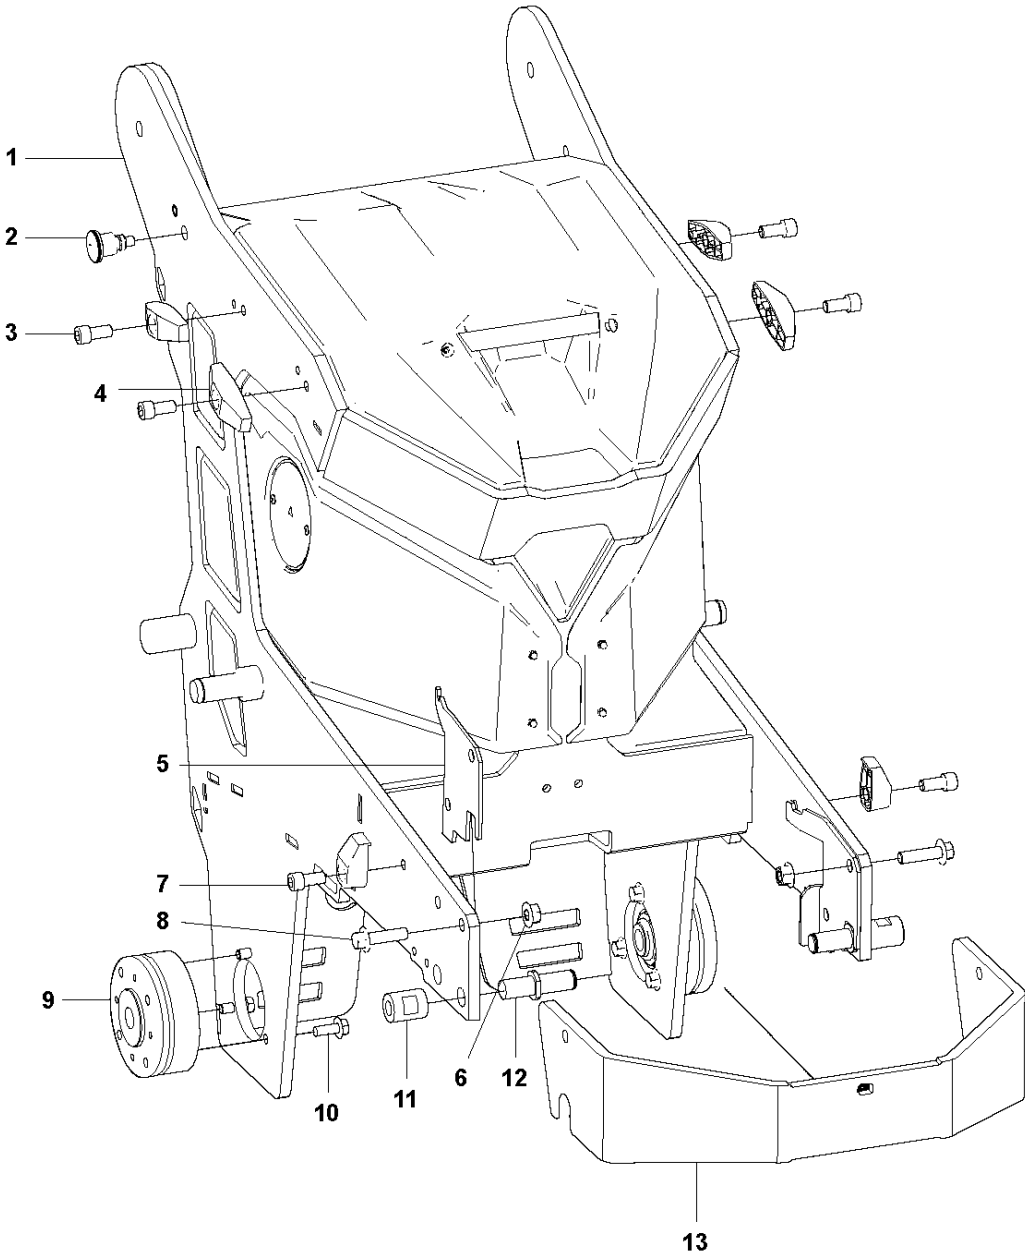

G DURATIQ T8
CHASSIS FRAME

CHASSIS / FRAME DURATIQ T8, 967839501, 967839505, 967839502, 967839506, 967839503, 967839504, 2018-12

Ref	Part No	Description	Remark	QTY KIT
1	595757901	TBD	CHASSIS FRAME	1
2	593 48 65-01	PISTON	INDEX PLUNGER M16XØ10	1
3	593 50 36-01	SCREW	SCREW M12X20	6
4	593 53 85-01	COUNTERWEIGHT	WEIGHT FIXING BLOCK	4
5	593 53 88-01	ANGLE LIMITER	ANGLE LIMIT RIGHT	1
5	593 53 87-01	ANGLE LIMITER	ANGLE LIMIT LEFT	1
6	593 51 39-01	LOCK NUT	NUT M12	2
7	593 53 86-01	COUNTERWEIGHT	WEIGHT FIXING BLOCK FRONT	2
8	593 63 04-01	SCREW	SCREW M12X45	2
9	595 71 10-01	HUB	HUB ASSEMBLY	2
10	593 51 38-01	SCREW	SCREW M10X25	6
11	593 53 84-01	NUT	NUT GRINDING HEAD SUSPENSION	2
12	593 53 83-01	AXLE	AXLE GRINDING HEAD SUSPENSION	2
13	593 53 82-01	CHASSIS	CHASSIS FRONT BOW	1