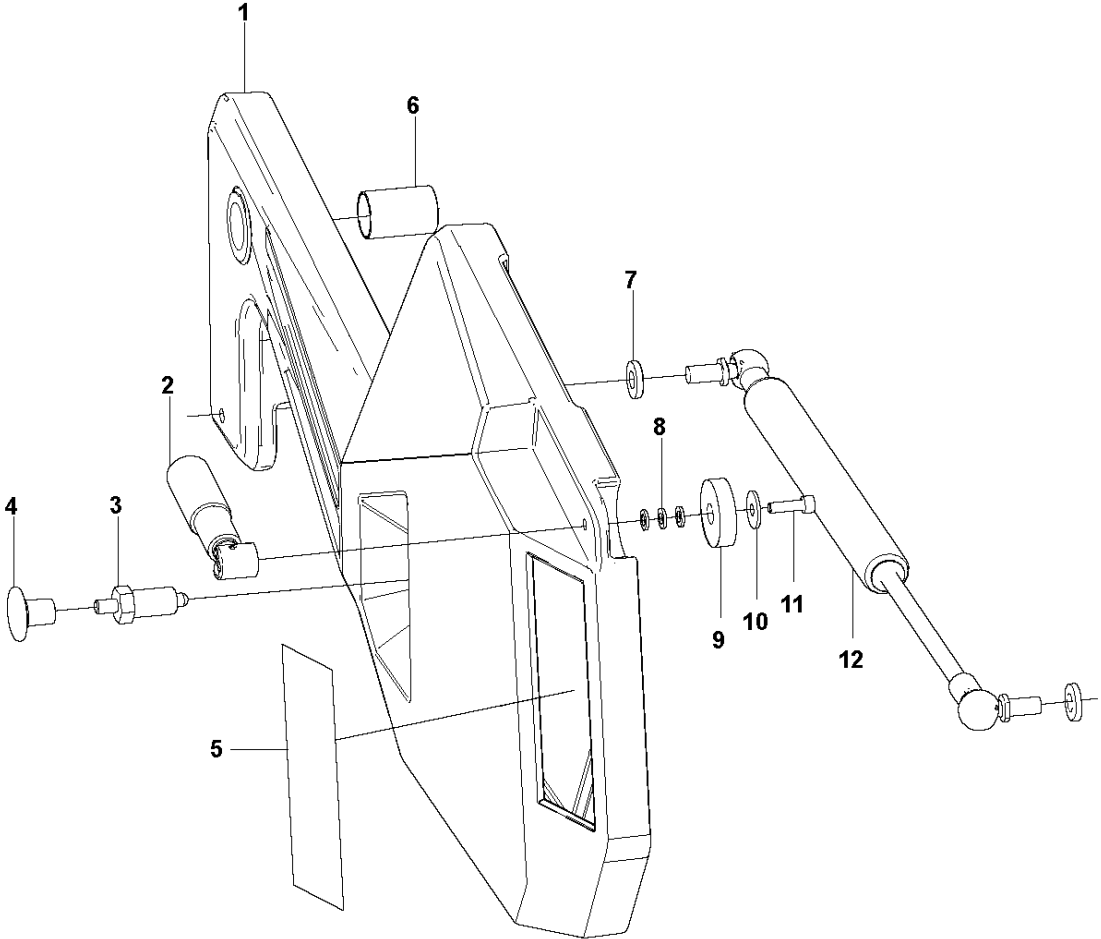

B DURATIQ T8
WEIGHT ASSY

WEIGHT ASSY
967839504, 2018-12

DURATIQ T8, 967839501, 967839505, 967839502, 967839506, 967839503,

Ref	Part No	Description	Remark	QTY KIT
1	595 75 65-01	WEIGHT	WEIGHT ARM RIGHT - 8	1
2	595 75 63-01	WEIGHT	WEIGHT ARM LEFT - 8	1
2	593 48 68-01	HANDLE	HANDLE AUTO. FOLDING	1
3	593 48 66-01	PISTON	INDEX PLUNGER M16X8	1
4	593 48 67-01	KNOB	KNOB M8	1
5	595 66 05-01	DECAL	WEIGHT DECAL RIGHT	1
5	595 66 06-01	DECAL	WEIGHT DECAL LEFT	1
6	593 41 72-01	BUSHING	BUSHING Ø25X40	1
7	593 49 57-01	WASHER	WASHER M10	2
8	593 49 60-01	WASHER	WASHER M6	3
9	593 54 39-01	WHEEL	IMPACT PAD WHEEL	1
10	593 50 93-01	WASHER	WASHER M6	1
11	593 51 34-01	SCREW	SCREW M6X20	1
12	593 48 17-01	SPRING	GAS TRACTION SPRING	1