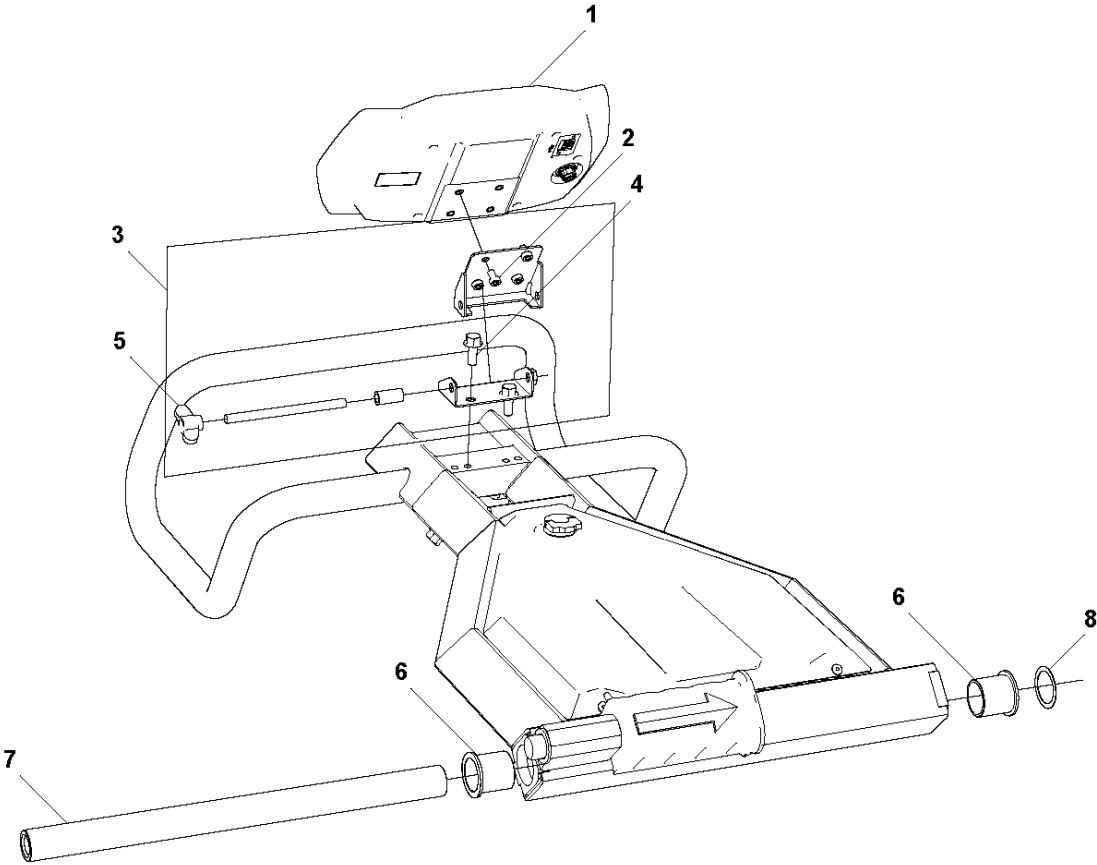

C DURATIQ T8
CONTROL PANEL

CONTROL PANEL DURATIQ T8, 967839501, 967839505, 967839502, 967839506, 967839503,
967839504, 2018-12

Ref	Part No	Description	Remark	QTY KIT
1	593 54 92-01	CONTROL PANEL	CONTROL PANEL	1
1	595 77 18-01	CABLE	CABLE CONTROL PANEL	1
2	595673001	TBD	SCREW M6X10	4
4	593 51 35-01	SCREW	SCREW M8X20	2
3	0	TBD	CONTROL PANEL BRACKET KIT	1
6	593 48 62-01	BEARING	FLANGED BEARING 30X42X35	2
7	595 70 93-01	HANDLE	HANDLE SHAFT	1
8	595 66 20-01	SPRING	WAVE SPRING WASHER Ø30.5	1
8	595 66 20-01	SPRING	WAVE SPRING WASHER Ø30.5	1
5	593 48 63-01	KNOB	WING KNOB M8	1