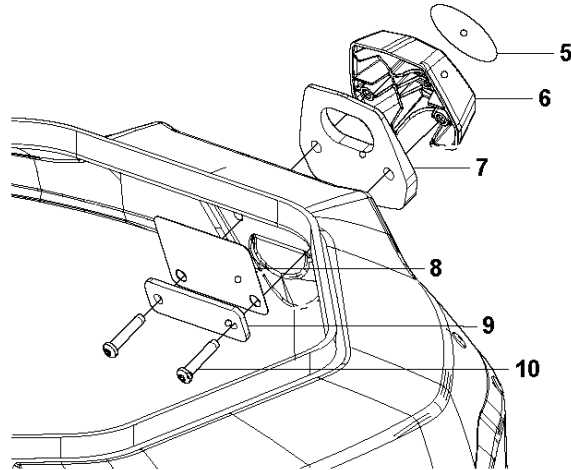

N DURATIQ T8
EXHAUST & MISC

EXHAUST & MISC DURATIQ T8, 967839501, 967839505, 967839502, 967839506, 967839503, 967839504, 2018-12

Ref	Part No	Description	Remark	QTY KIT
1	593 48 69-01	STRAP	RUBBER STRAP	2
2	593 51 34-01	SCREW	SCREW M6X20	2
3	593 50 93-01	WASHER	WASHER M6	2
5	593 49 31-01	DECAL	DECAL HTC LOGO Ø40	1
6	593 54 22-01	BRACKET	MIST BRACKET	1
7	593 54 34-01	WEDGE	MIST ANGEL WEDGE	1
8	593 54 25-01	DECAL	DECAL MIST HOLE COVER	1
9	593 53 64-01	SUPPORT PLATE	MIST BRACKET PLATE	1
10	593 51 49-01	SCREW	SCREW ST 5.0	2
11	593 53 94-01	NOZZLE	VAC NOZZLE	1
12	593 50 43-01	WASHER	WASHER M5	7
13	593 51 47-01	RIVET	POP RIVET BLIND 4.8X15	7
14	593 44 61-01	STRIP	BRUSH LIST 15MM. 2.5m	1