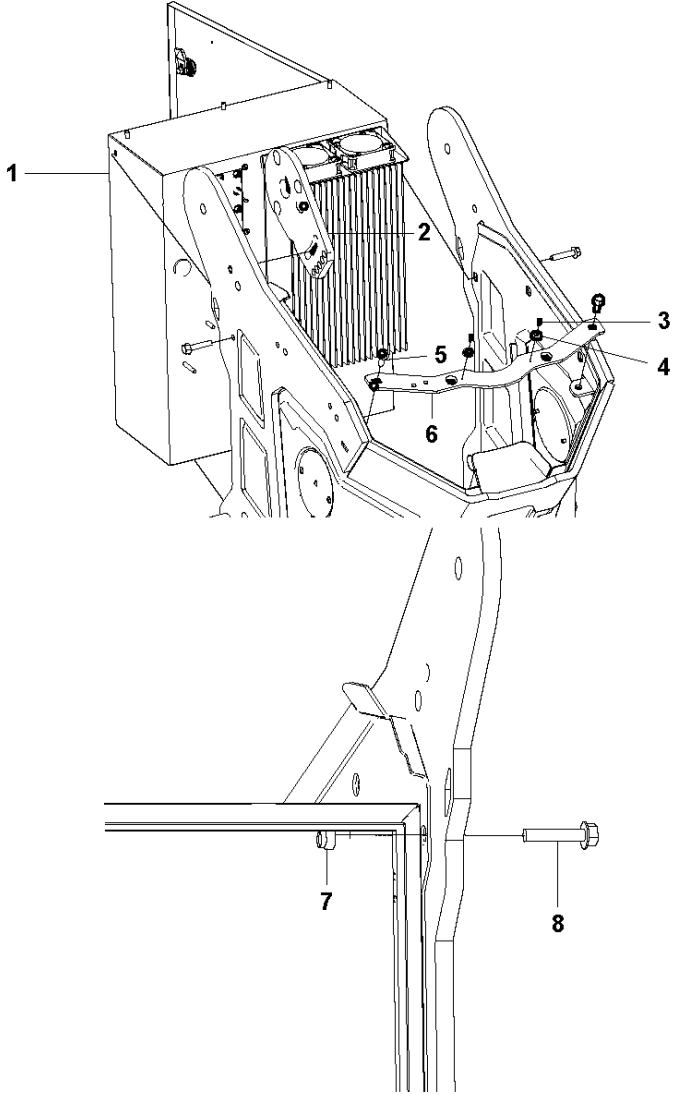

**DURATIQ T8
POWER UNIT ASSY**

POWER UNIT
967839504, 2018-12

DURATIQ T8, 967839501, 967839505, 967839502, 967839506, 967839503,

Ref	Part No	Description	Remark	QTY KIT
1	595771401	TBD	POWER UNIT 3X400V 15KW	1
1	595 09 93-01	POWER UNIT	POWER UNIT 3X200V 12KW	1
2	595 75 61-01	HANDLE	HANDLE ADJUSTMENT PLATE	1
3	595680501	TBD	SCREW M3X8	2
4	593 49 17-01	MAGNET	MAGNET Ø16X4.5	2
5	593 51 35-01	SCREW	SCREW M8X20	4
6	595759001	TBD	LOCKING PLATE	1
7	593 49 98-01	LOCK NUT	NUT M8	2
8	593 51 37-01	SCREW	SCREW M8X40	2