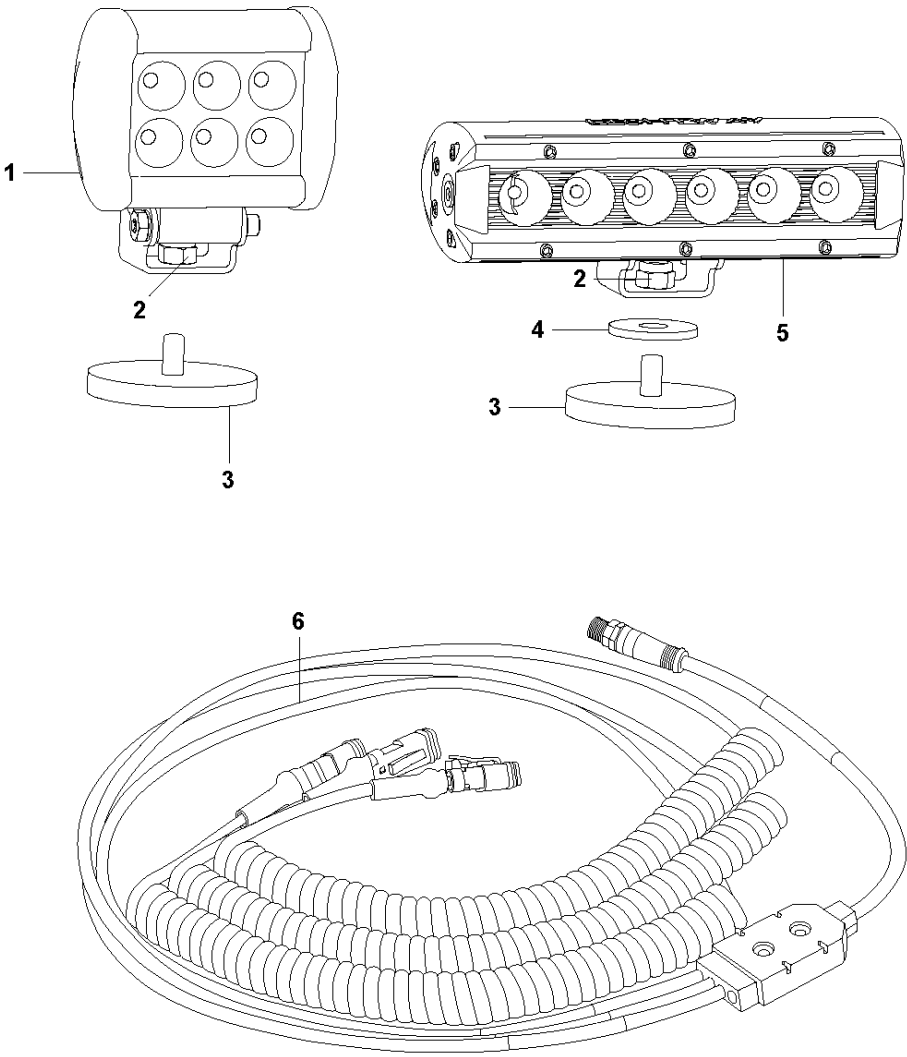

AE DURATIQ T8
LIGHT KIT

LIGHT KIT DURATIQ T8, 967839501, 967839505, 967839502, 967839506, 967839503, 967839504, 2018-12

Ref	Part No	Description	Remark	QTY KIT
1	593 54 06-01	LIGHT	LIGHT FRONT W. MOUNT	1
2	593 49 98-01	LOCK NUT	LOCK NUT M8 ZP DIN 985	1
3	595 75 07-01	MAGNET	MAGNET Ø66 RUBBER COVER	1
4	593 49 62-01	WASHER	WASHER M8 8.4X26X5 ZP	1
5	593 54 05-01	LIGHT	LIGHT REAR W. MOUNT	1
6	593 54 95-01	CABLE	CABLE LIGHT KIT	1