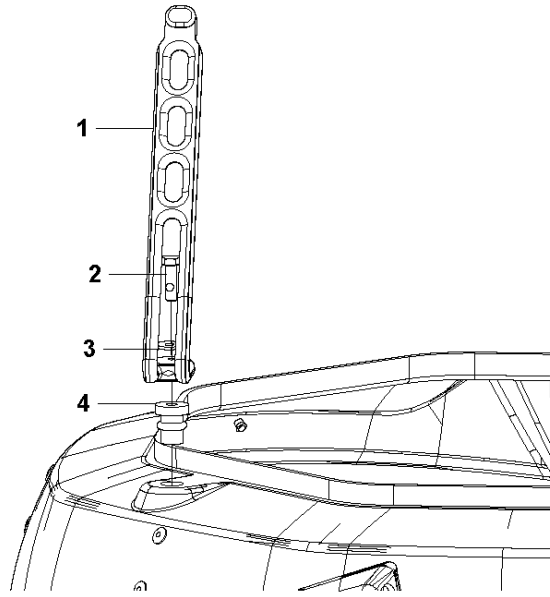

N DURATIQ T8
EXHAUST & MISC

EXHAUST & MISC DURATIQ T8, 967839501, 967839505, 967839502, 967839506, 967839503, 967839504, 2018-12

Ref	Part No	Description	Remark	QTY KIT
1	593 48 69-01	STRAP	RUBBER STRAP	2
2	593 51 34-01	SCREW	SCREW M6X20	2
3	593 50 93-01	WASHER	WASHER M6	2
5	593 49 31-01	DECAL	DECAL HTC LOGO Ø40	1
6	593 54 22-01	BRACKET	MIST BRACKET	1
7	593 54 34-01	WEDGE	MIST ANGEL WEDGE	1
8	593 54 25-01	DECAL	DECAL MIST HOLE COVER	1
9	593 53 64-01	SUPPORT PLATE	MIST BRACKET PLATE	1
10	593 51 49-01	SCREW	SCREW ST 5.0	2
11	593 53 94-01	NOZZLE	VAC NOZZLE	1
12	593 50 43-01	WASHER	WASHER M5	7
13	593 51 47-01	RIVET	POP RIVET BLIND 4.8X15	7
14	593 44 61-01	STRIP	BRUSH LIST 15MM. 2.5m	1