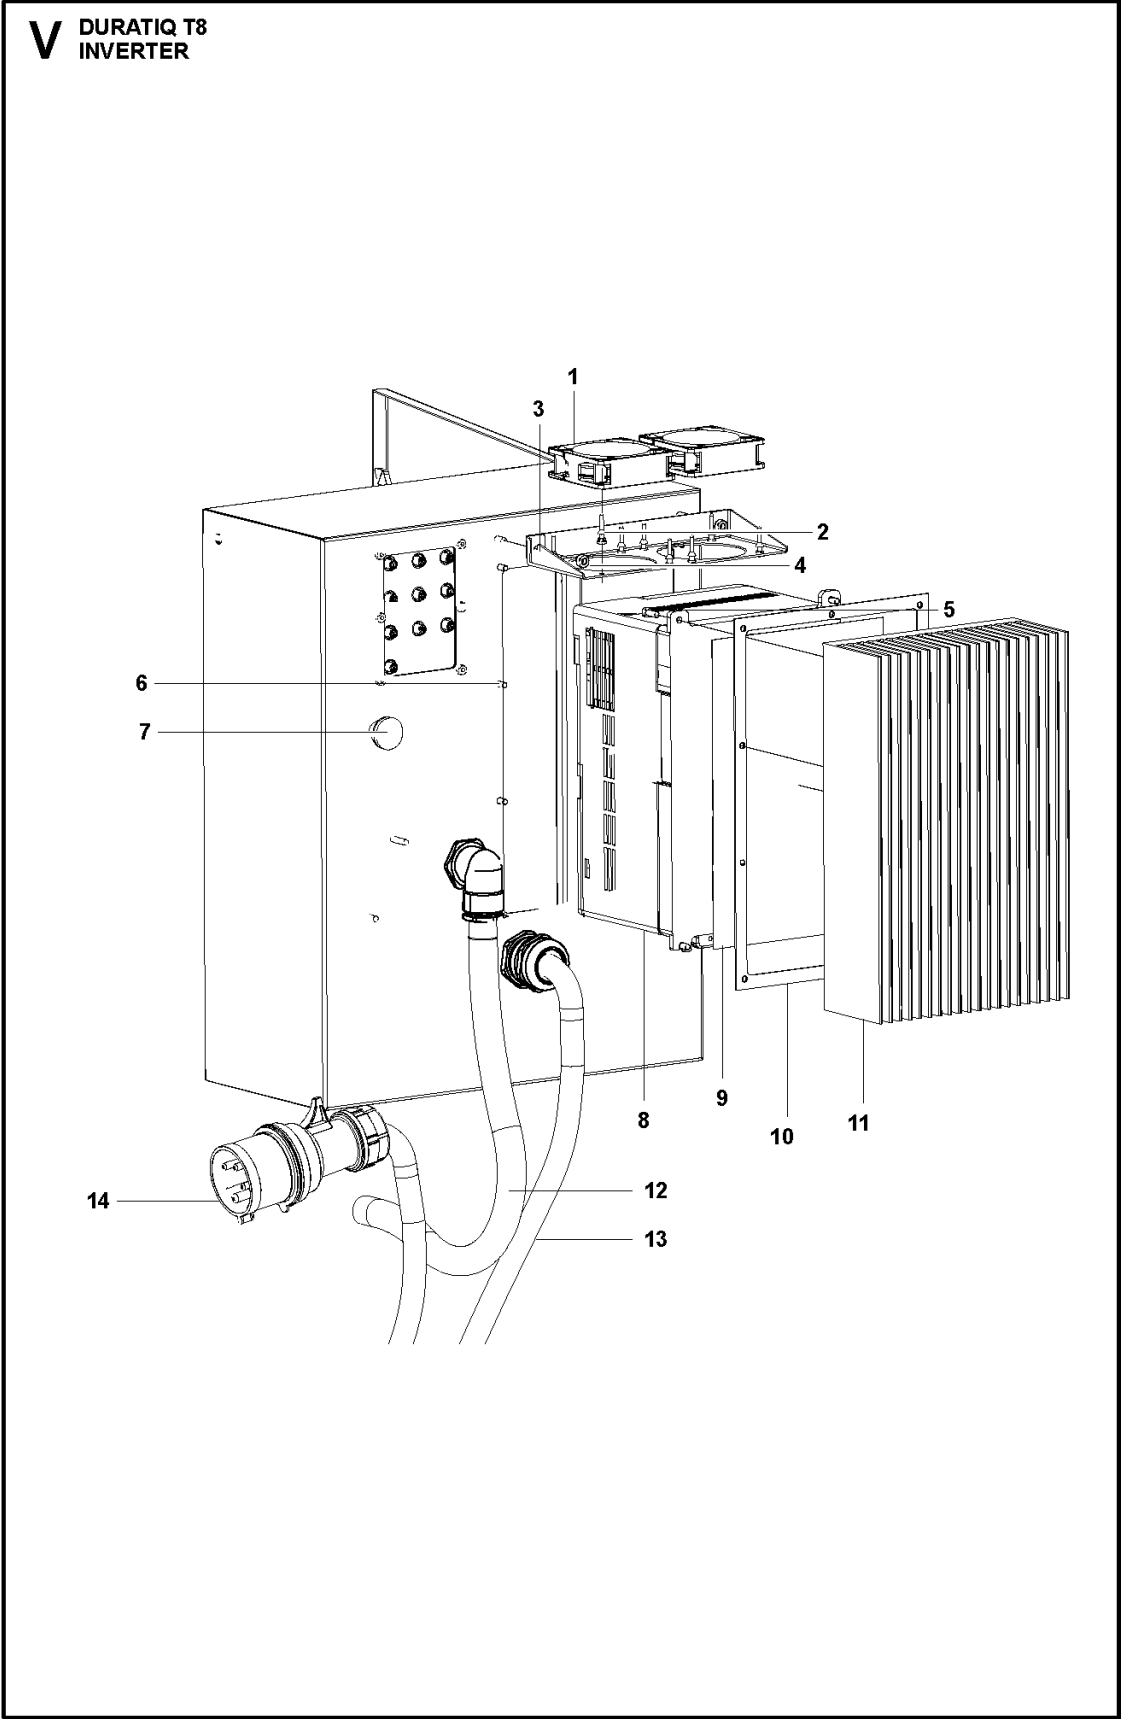

INVERTER DURATIQ T8, 967839501, 967839505, 967839502, 967839506, 967839503, 967839504, 2018-12

Ref	Part No	Description	Remark	QTY KIT
1	593 54 94-01	FAN	FAN 24VDC - 80x80x25	1
2	595 74 43-01	FAN	FAN MOUNT RUBBER	8
3	595709401	TBD	FAN CONSOLE FOR 80MM	1
4	593 50 00-01	LOCK NUT	NUT M6	2
5	595682101	TBD	SCREW M5X12	4
6	595 68 22-01	SCREW	SCREW M5X10	10
7	595745001	TBD	PLUG M20 RUBBER	1
8	593 55 96-01	FREQUENCY INVERTER	INVERTER 3X200V 12KW	1
8	593 55 95-01	FREQUENCY INVERTER	INVERTER 3X400V 15KW	1
8	593 55 95-01	FREQUENCY INVERTER	INVERTER 3X500V 15KW	1
9	0	TBD	THERMAL MATERIAL 12/15KW	1
10	593 53 66-01	GASKET	GASKET HEATE SINK	1
11	595710901	TBD	HEATSINK >2.2kW	1
12	595772501	TBD	CABLE POWER - 1X200V 12KW	1
12	595772401	TBD	CABLE POWER - 3X400V 15KW	1
12	595772401	TBD	CABLE POWER - 3X500V 15KW	1
13	595772201	TBD	CABLE MOTOR - 3X200V 12KW	1
14	595745601	TBD	PLUG 60A - 3X200V 12KW	1
14	593 58 48-01	PLUG	PLUG 20A - 3X400V 15KW	1
14	593 58 44-01	PLUG	PLUG 30A - 3X500V 15KW	1
14	593 56 05-01	CONNECTOR	CONNECTOR 60A - 3X200V 12KW	1
14	593 56 07-01	CONNECTOR	CONNECTOR 30A - 3X400V 15KW	1
14	561309	TBD	CONNECTOR 30A - 3X500V 15KW	1