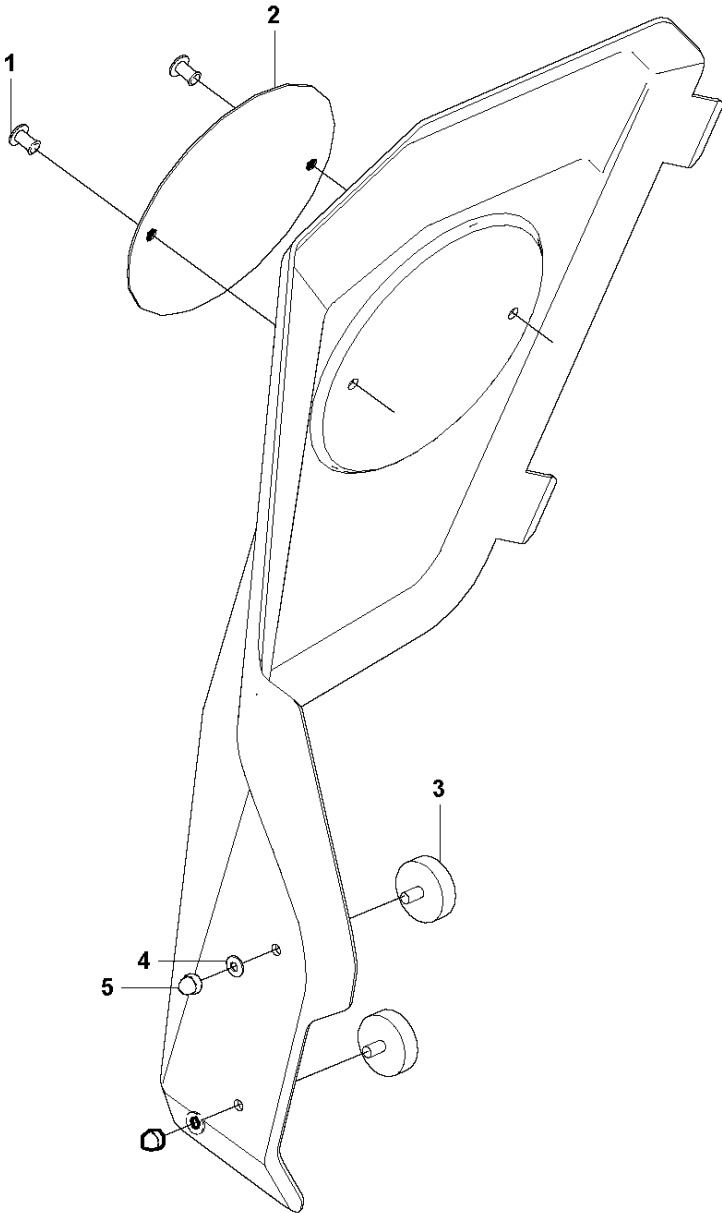

K DURATIQ T8
DECALS

DECALS DURATIQ T8, 967839501, 967839505, 967839502, 967839506, 967839503, 967839504,
2018-12

Ref	Part No	Description	Remark	QTY KIT
1	593 51 46-01	RIVET	POP NUT 4.8	2
2	595750901	TBD	DECAL HTC LOGO Ø110	1
3	593 49 21-01	MAGNET	MAGNET Ø25X7 M4	2
4	595672701	TBD	WASHER M4	2
5	595681401	TBD	5 NUT M4	2