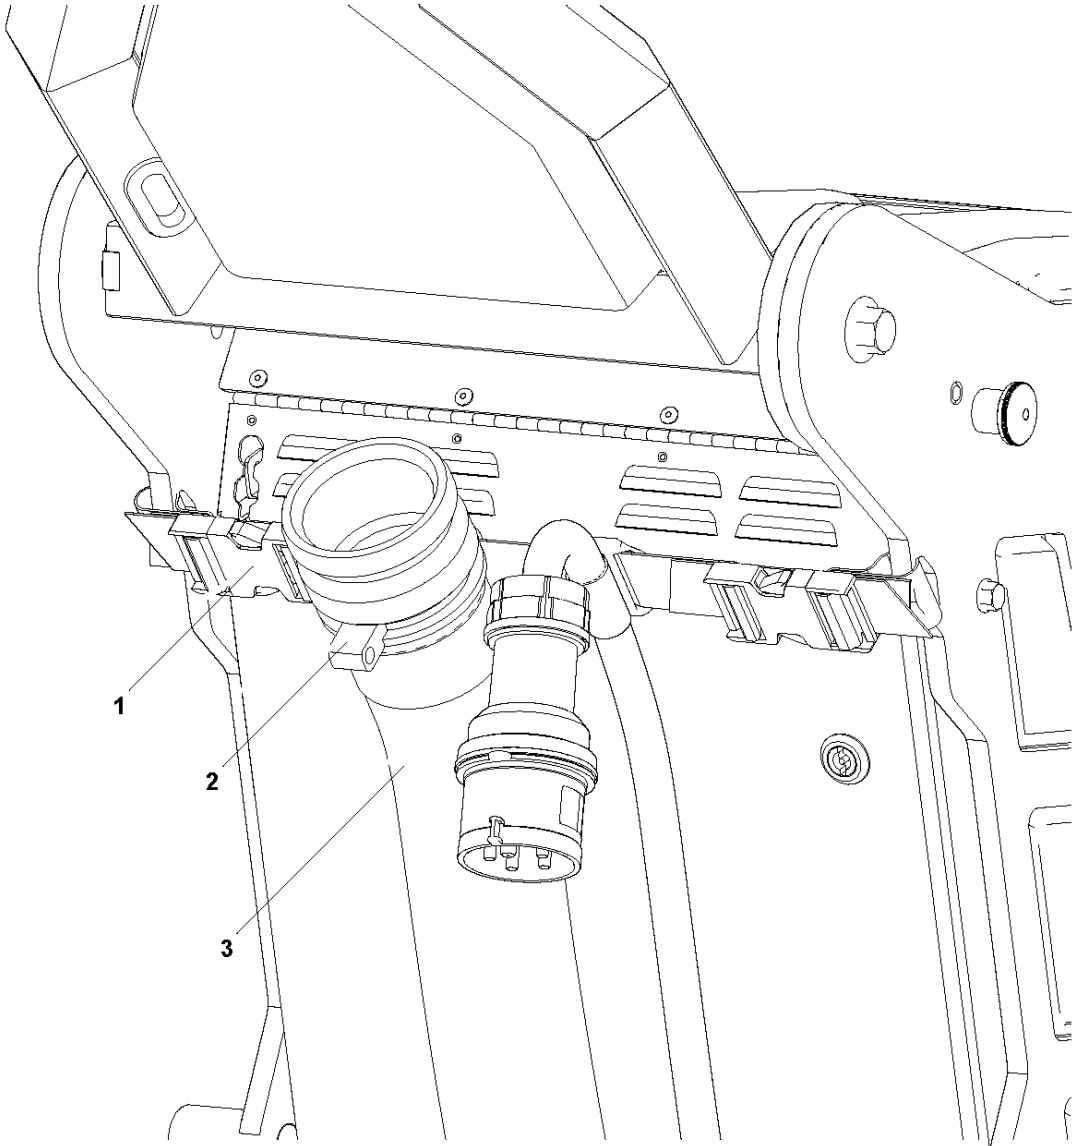

L DURATIQ T8
CAMLOCK

CAMLOCK DURATIQ T8, 967839501, 967839505, 967839502, 967839506, 967839503, 967839504,
2018-12

Ref	Part No	Description	Remark	QTY KIT
1	593 53 67-01	SWITCH	HOSE GUIDE ASSEMBLY	1
2	593 45 76-01	HOSE COUPLING	CAMLOCK MALE 3" HOSE SHANK	1
3	593 47 87-01	HOSE	HOSE 3" PU ANTI-STATIC BLACK. 1.3m	1