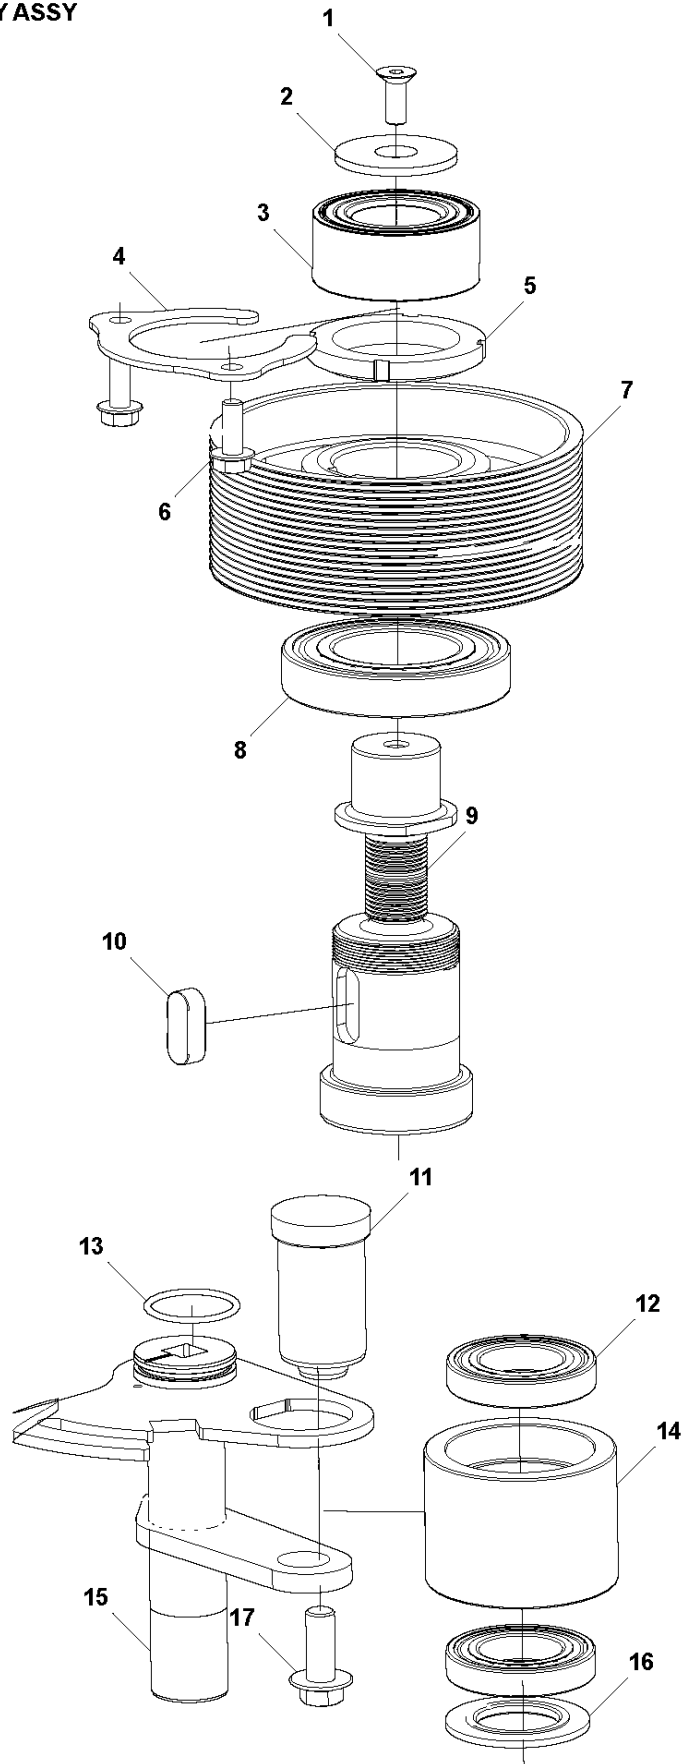

IDLER PULLEY ASSY DURATIQ T8, 967839501, 967839505, 967839502, 967839506, 967839503, 967839504, 2018-12

R DURATIQ T8
IDLER PULLEY ASSY

IDLER PULLEY ASSY DURATIQ T8, 967839501, 967839505, 967839502, 967839506, 967839503, 967839504, 2018-12

Ref	Part No	Description	Remark	QTY KIT
1	593 50 49-01	SCREW	SCREW M8X20	1
2	595709901	TBD	PRETENSION WASHER	1
3	593 48 77-01	BEARING	HUB BEARING	1
4	595 71 00-01	WASHER	WASHER GRINDING SHAFT	1
5	593 48 79-01	NUT	NUT KM 10	1
6	593 51 36-01	SCREW	SCREW M8X25	2
7	595 75 76-01	PULLEY	PULLEY Ø220	1
8	593 49 27-01	BALL BEARING	BALL BEARING 6210-2Z C3	1
9	595 76 03-01	SHAFT	GRINDING SHAFT	1
10	593 48 76-01	KEY	KEY 14X9X36	1
11	595 76 14-01	AXLE	AXLE IDLER	1
12	593 49 28-01	BALL BEARING	BALL BEARING 6007-2Z C3	2
13	593 48 78-01	O-RING	O-RING 24,2X3	1
15	595 76 06-01	TENSIONER	TENSIONER WELDMENT	1
16	595757301	TBD	SPACER	1
17	595 68 01-01	SCREW	SCREW M12X35	1
18	595 76 05-01	AXLE	IDLER SHAFT	1
19	593 49 28-01	BALL BEARING	BALL BEARING 6007-2Z C3	2
21	593 49 81-01	CIRCLIP	CIRCLIP SGA 35X1.5	1