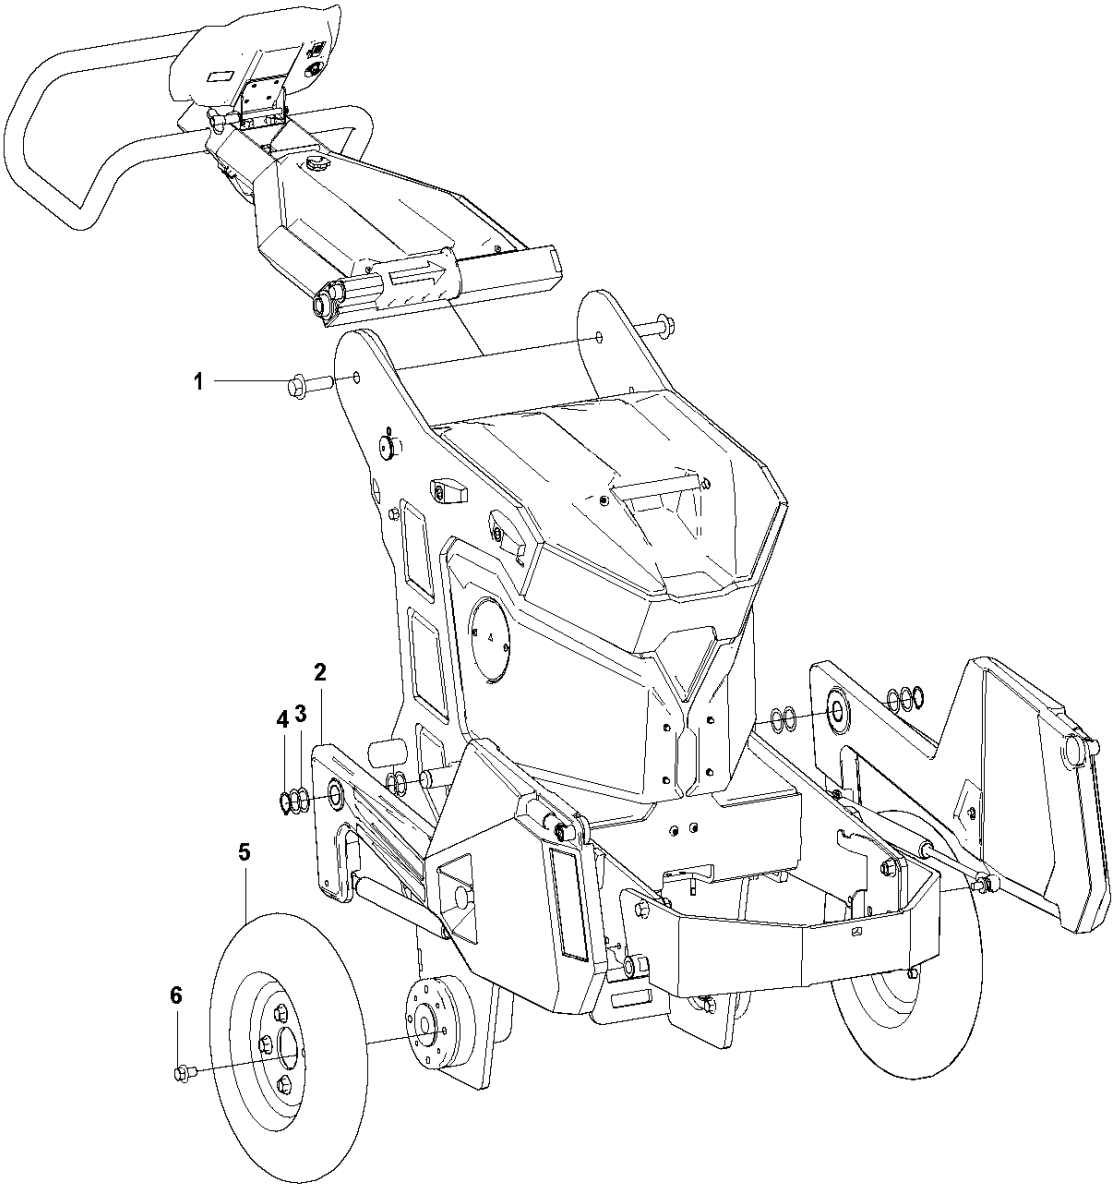

A DURATIQ T8
WEIGHT KIT & WHEEL

WEIGHT KIT & WHEEL DURATIQ T8, 967839501, 967839505, 967839502, 967839506, 967839503, 967839504, 2018-12

Ref	Part No	Description	Remark	QTY KIT
1	595 68 12-01	SCREW	SCREW M16X55	2
2	595710501	TBD	WEIGHT KIT RIGHT - 8	1
2	595 71 04-01	WEIGHT	WEIGHT KIT LEFT - 8	1
3	595 68 08-01	SHIM	SHIM RING 25X35X0.3	8
4	593 49 68-01	CIRCLIP	CIRCLIP SGA 25X1.2	2
5	593 48 94-01	WHEEL	WHEEL Ø370X95	2
6	595 68 13-01	SCREW	SCREW M12X20	8