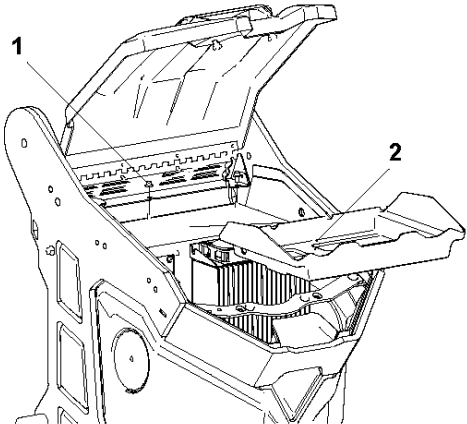

H DURATIQ T8
PLASTICS

PLASTICS DURATIQ T8, 967839501, 967839505, 967839502, 967839506, 967839503, 967839504, 2018-12

Ref	Part No	Description	Remark	QTY KIT
1	595 68 03-01	NUT	NUT M6	3
2	595759501	TBD	STORAGE BOX	1
3	593 51 46-01	RIVET	POP RIVET 4.8	8
4	595712601	TBD	TOP COVER HINGE	1
5	595758901	TBD	TOP COVER BRACKET	1
6	595680701	TBD	SCREW M8X20	2
7	595661201	TBD	DECAL T8	1
7	595661301	TBD	DECAL RT8	1
8	595759201	TBD	TOP COVER HANDLE	1
9	595758801	TBD	TOP COVER	1
10	593 50 47-01	NUT	NUT M8	2
11	595711801	TBD	TOP COVER MAGNET BRACKET	1
12	595660101	TBD	GRUB SCREW	2
13	595660201	TBD	THRUST PAD	2