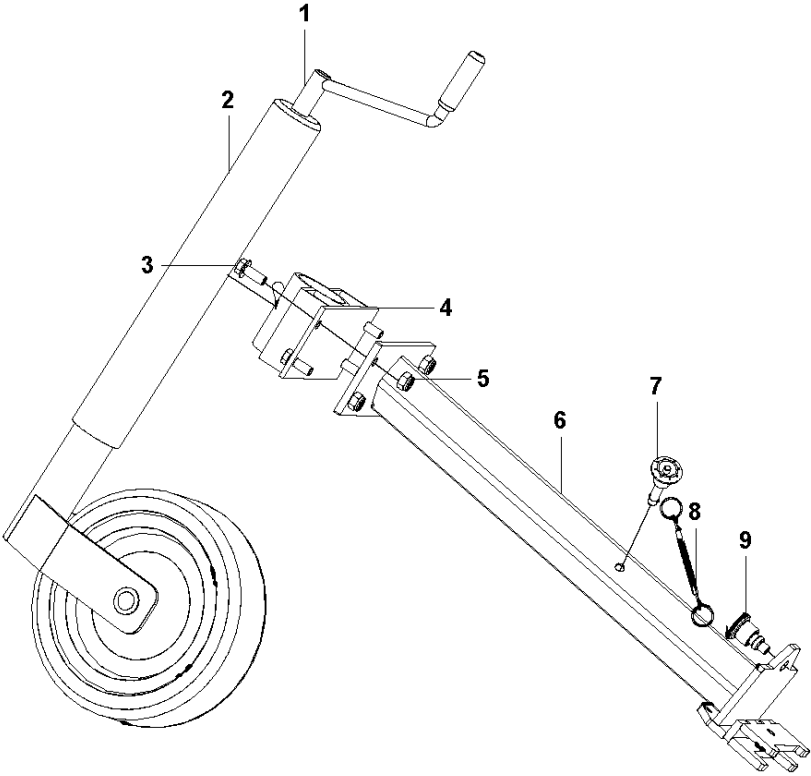

SUPPORT WHEEL
967839504, 2018-12

DURATIQ T8, 967839501, 967839505, 967839502, 967839506, 967839503,

Z DURATIQ T8
SUPPORT WHEEL

SUPPORT WHEEL DURATIQ T8, 967839501, 967839505, 967839502, 967839506, 967839503, 967839504, 2018-12

Ref	Part No	Description	Remark	QTY KIT
1	593 47 00-01	SUPPORT WHEEL	SUPPORT WHEEL	1
2	593 54 24-01	SUPPORT WHEEL	SUPPORT WHEEL CMPL.	1
3	593 51 38-01	SCREW	SCREW M10x25	4
4	593 47 01-01	WHEEL BRACKET	SUPPORT WHEEL BRACKET	1
5	593 49 58-01	LOCK NUT	NUT M8	4
6	593 54 23-01	BASE	SUPPORT WHEEL BASE	1
7	593 49 23-01	BOLT	SNAP BOLT Ø10	1
8	593 49 22-01	WIRE	WIRE FOR SNAP BOLT	1
9	593 49 36-01	PISTON	INDEXING PLUNGER Ø10 M16x1.5	1