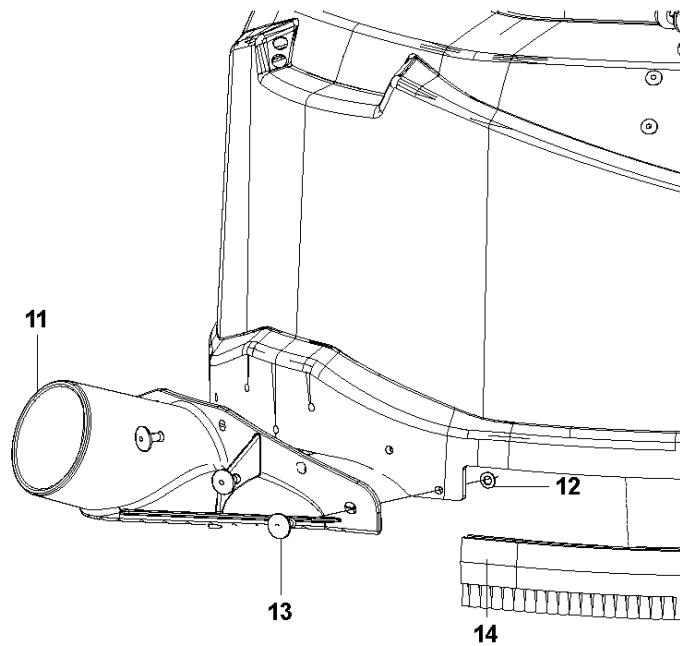

N DURATIQ T8
EXHAUST & MISC

EXHAUST & MISC DURATIQ T8, 967839501, 967839505, 967839502, 967839506, 967839503, 967839504, 2018-12

Ref	Part No	Description	Remark	QTY KIT
1	593 48 69-01	STRAP	RUBBER STRAP	2
2	593 51 34-01	SCREW	SCREW M6X20	2
3	593 50 93-01	WASHER	WASHER M6	2
5	593 49 31-01	DECAL	DECAL HTC LOGO Ø40	1
6	593 54 22-01	BRACKET	MIST BRACKET	1
7	593 54 34-01	WEDGE	MIST ANGEL WEDGE	1
8	593 54 25-01	DECAL	DECAL MIST HOLE COVER	1
9	593 53 64-01	SUPPORT PLATE	MIST BRACKET PLATE	1
10	593 51 49-01	SCREW	SCREW ST 5.0	2
11	593 53 94-01	NOZZLE	VAC NOZZLE	1
12	593 50 43-01	WASHER	WASHER M5	7
13	593 51 47-01	RIVET	POP RIVET BLIND 4.8X15	7
14	593 44 61-01	STRIP	BRUSH LIST 15MM. 2.5m	1