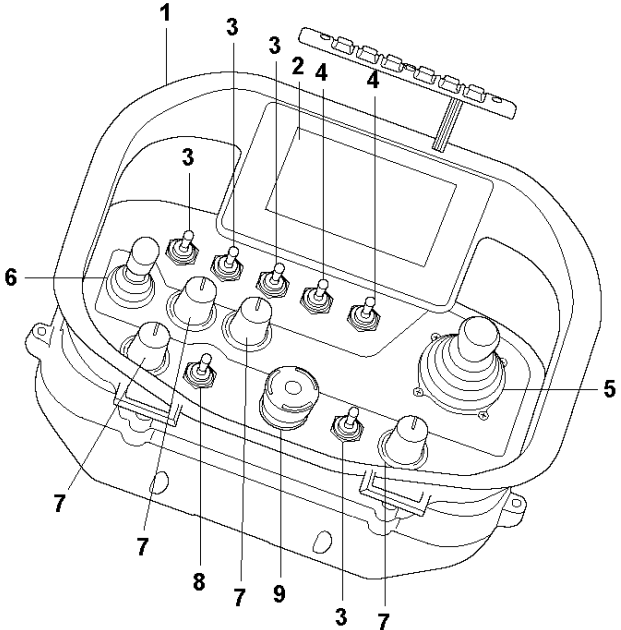

AC DURATIQ T8
REMOTE CONTROL

REMOTE CONTROL DURATIQ T8, 967839501, 967839505, 967839502, 967839506, 967839503, 967839504, 2018-12

Ref	Part No	Description	Remark	QTY KIT
1	595742901	TBD	KEYPAD DISPLAY	1
2	593 55 81-01	DISPLAY	DISPLAY 4.3"	1
3	595742201	TBD	TOGGLE SWITCH 1POL ON-ON	4
4	595742301	TBD	TOGGLE SWITCH 1POL ON-(ON)	2
5	595741801	TBD	JOYSTICK CMPL. INCL. SCREWS	1
6	593 55 82-01	TOGGLE SWITCH	TOGGLE SWITCH 2POL ON-OFF-ON	1
7	595741901	TBD	POTENTIOMETER CMPL.	4
8	593 55 83-01	TOGGLE SWITCH	TOGGLE SWITCH 1POL ON-OFF-ON	1
9	595742401	TBD	STOP PUSH BUTTON	1
10	595 74 25-01	BUTTON	USH BUTTON SWITCH	1
11	595 74 17-01	KEY	S-KEY CMPL. TRANSMITTER / RECEIVER	1
12	593 74 02-01	CONNECTOR	S-KEY SOCKET	1
13	595743401	TBD	CABLE CONTROL SOCKET	1
3,4,8	595742101	TBD	TOGGLE SWITCH RUBBER BELLOWS	7